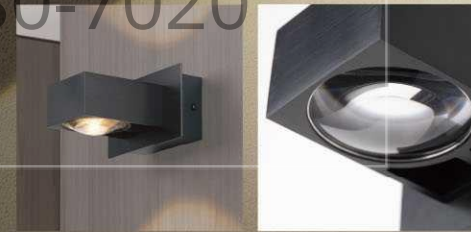

1030074

灯塔

DETAILS

Material:
Steel, Aluminum

Color Temp.: 3000K

CRI (Ra): ≥90

Lamp Shade:
Acrylic

LED Rated Life: ≈50,000 Hours

Finishes:
Anodizing

ITEM NO.	1030074
Wattage:	8W
Voltage:	220~240V
Size:	120L x 121W x 70H
Total Lumens:	960
Delivered Lumens:	672