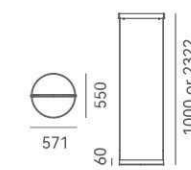

+ (86) 186-8880-7020

120280

天际

DETAILS

Material: Aluminum
Lamp Shade: Acrylic
Finishes: Anodizing

Color Temp.: 3000K
CRI (Ra): ≥90
LED Rated Life: ≈50,000 Hours

ITEM NO.	120280	120281	121156	121334
Wattage:	22W	31W	35W	22W+31W+35W
Voltage:	220~240V	220~240V	220~240V	220~240V
Size:	571L x 550W x (1000 or 2322)H	720L x 700W x 2236H	870L x 850W x 2234H	1434L x 1094W x 2000H
Total Lumens:	2640	3720	4200	10560
Delivered Lumens:	1848	2604	2940	7392