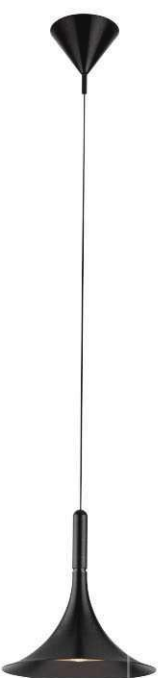

10 121663 101