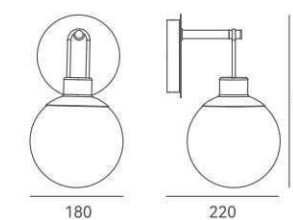

131266

TWIG

DETAILS

Material: Steel, Aluminum
Lamp Shade: Glass
Finishes: Anodizing, Electroplating

Color Temp.: 3000K
CRI (Ra): ≥90
LED Rated Life: ≈50,000 Hours

ITEM NO. 131266
Wattage: 12W
Voltage: 220~240V
Size: 180L x 220W x 335H
Total Lumens: 1440
Delivered Lumens: 1008