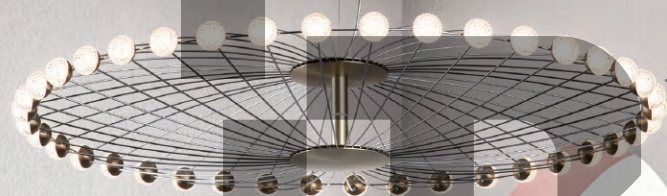

Lamp Shade:
PMMA

Finishes:
Anodizing +
Spray Painting

Color Temp.: 3000K

CRI (Ra): ≥90

LED Rated Life: ≈50,000 Hours

ITEM NO.	121498	121499
Wattage:	94W	165W
Voltage:	220~240V	220~240V
Size:	Ø600 x 2500H	Ø800 x 2500H
Total Lumens:	9400	16500
Delivered Lumens:	5640	9900