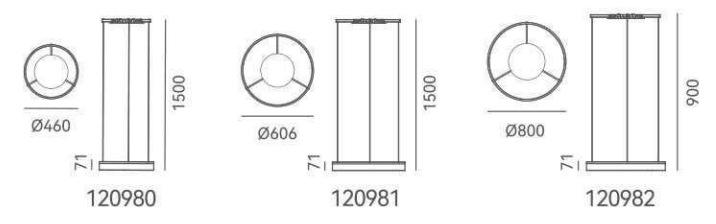

+ (86) 186-8880-7020

光环

DETAILS

Material: Steel, Aluminum
Lamp Shade: Acrylic
Finishes: Baking Finish

Color Temp.: 3000K
CRI (Ra): ≥90
LED Rated Life: ≈50,000 Hours

ITEM NO.	120980	120981	120982
Wattage:	17W	23W	30W
Voltage:	220~240V	220~240V	220~240V
Size:	Ø460 x 1500H	Ø606 x 1500H	Ø800 x 900H
Total Lumens:	2040	2760	3600
Delivered Lumens:	1428	1932	2520