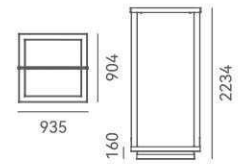

121078

天际

DETAILS

Material: Aluminum
Lamp Shade: Acrylic
Finishes: Anodizing

Color Temp.: 3000K
CRI (Ra): ≥90
LED Rated Life: ≈50,000 Hours

ITEM NO.	121114	120283	120284
Wattage:	21W	31W	42W
Voltage:	220~240V	220~240V	220~240V
Size:	480L x 450W x 2234H	615L x 600W x 2234H	774L x 753W x 2234H
Total Lumens:	2520	3720	5040
Delivered Lumens:	1764	2604	3528

天际

DETAILS

Material: Aluminum
Lamp Shade: Acrylic
Finishes: Anodizing

Color Temp.: 3000K
CRI (Ra): ≥90
LED Rated Life: ≈50,000 Hours

ITEM NO.	121113	120285	121078
Wattage:	51W	73W	93W
Voltage:	220~240V	220~240V	220~240V
Size:	630L x 600W x 2234H	774L x 753W x 2234H	935L x 904W x 2234H
Total Lumens:	6120	8760	11160
Delivered Lumens:	4284	6132	7812