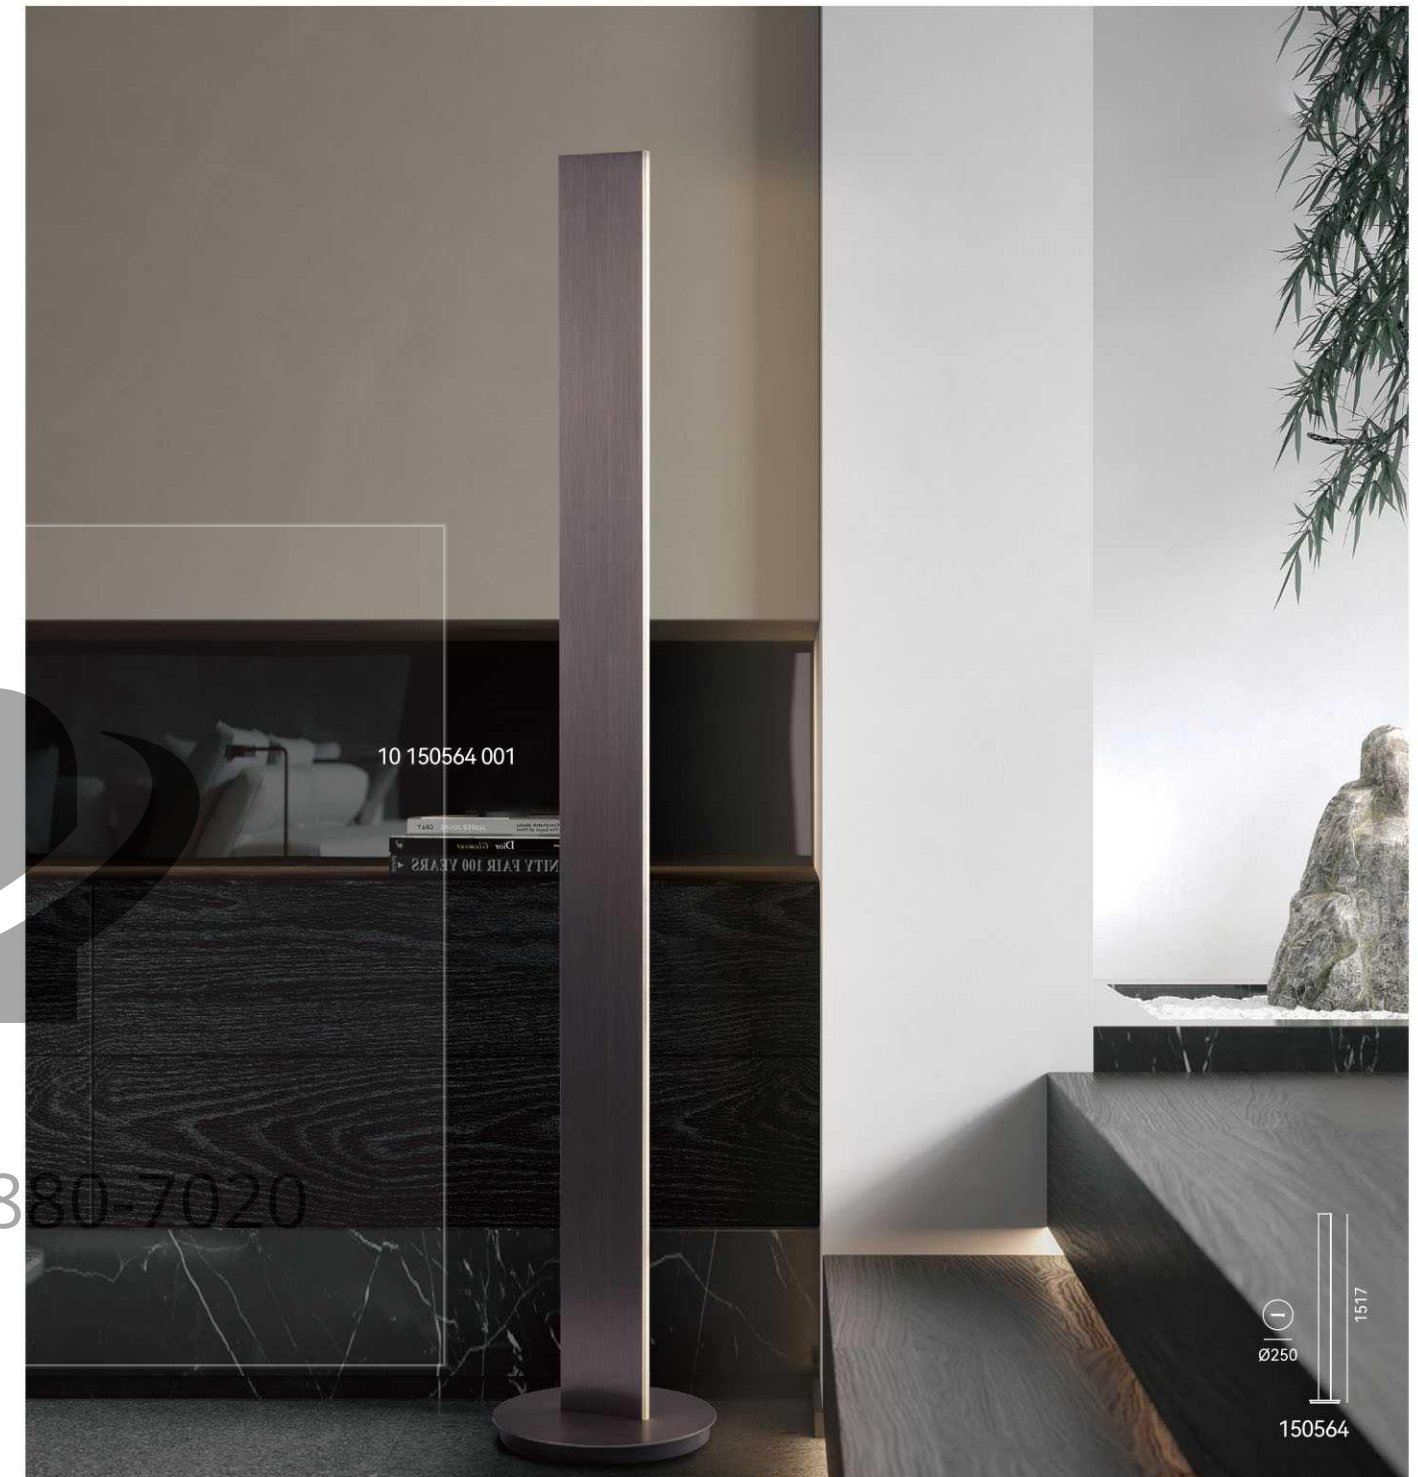

天际

DETAILS

Material: Aluminum
 Lamp Shade: Acrylic
 Color Temp.: 3000K
 CRI (Ra): ≥90
 LED Rated Life: ≈50,000 Hours

Finishes: Anodizing

ITEM NO. 140903
 Wattage: 10W
 Voltage: 220~240V
 Size: Ø200 x 515H
 Total Lumens: 1200
 Delivered Lumens: 840