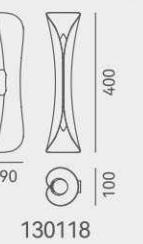

+ (86) 186-8880-7020

卷珠

DETAILS

Material:
Aluminum

Lamp Shade:

Finishes:
Anodizing

Color Temp.: 3000K

CRI (Ra): ≥80

LED Rated Life: ≈50,000 Hours

ITEM NO.

Wattage: E14 2 x Max.4W

Voltage: 220~240V

Size: 100L x 90W x 400H

Total Lumens: 960

Delivered Lumens: 672