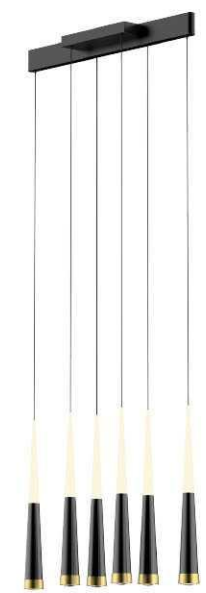

10 121494 102