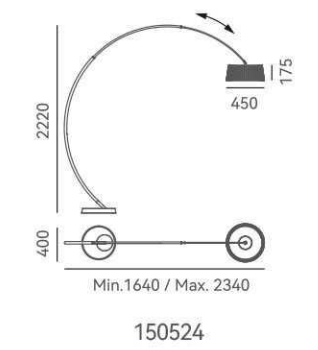

Min.1640 / Max. 2340

150524

钓鱼灯

DETAILS

Material: Steel
Lamp Shade: Polyurethane, Acrylic
Finishes: Electroplating, Spray Painting

Color Temp.: 3000K
CRI (Ra): ≥80
LED Rated Life: ≈50,000 Hours

ITEM NO. 150524
Wattage: E27 LED 3 x Max.40W
Voltage: 220~240V
Size: (1640~2340)L x 450W x 2220H
Total Lumens:
Delivered Lumens: