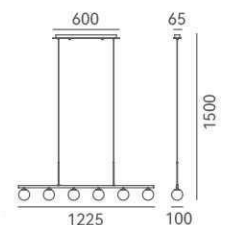

121565

珍珠

DETAILS

Material: Aluminum+Steel

Lamp Shade: Glass

Finishes: Anodizing + Spray Painting

Color Temp.: 3000K

CRI (Ra): ≥90

LED Rated Life: ≈50,000 Hours

ITEM NO.	121562	121563	121564	121565
Wattage:	11W	22W	33W	22W
Voltage:	220~240V	220~240V	220~240V	220~240V
Size:	450x150x1500H	Ø650x1500H	Ø800x1500H	1225x100x1500H
Total Lumens:	1100	2200	3300	2200
Delivered Lumens:	660	1320	1980	1320