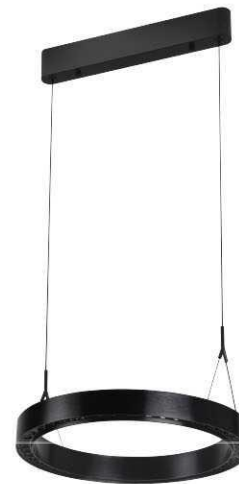

10 121689 001