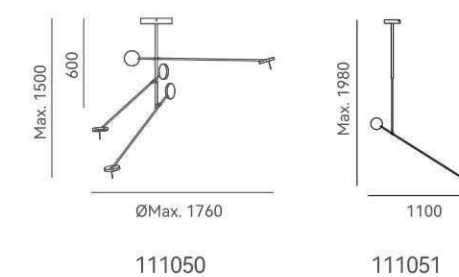

无形

DETAILS

Material:
Steel, Aluminum

Lamp Shade:
Acrylic

Finishes:
Electroplating,
Spray Painting

Color Temp.: 3000K

CRI (Ra): ≥ 90

LED Rated Life: $\approx 50,000$ Hours

ITEM NO.	111050	111051
Wattage:	27W	9W
Voltage:	220~240V	220~240V
Size:	$\varnothing 1760 \times 1500H$	1100L x 150W x 1980H
Total Lumens:	3240	1080
Delivered Lumens: