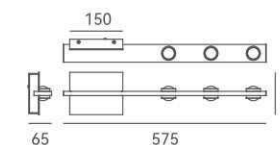

+ (86) 186-8880-7020

131318

极光

DETAILS

Material:
Aluminum

Lamp Shade:
Acrylic

Finishes:
Anodizing

Color Temp.: 3000K

CRI (Ra): ≥90

LED Rated Life: ≈50,000 Hours

ITEM NO. 131318

Wattage: 16W

Voltage: 220~240V

Size: 575L x 65W x 120H

Total Lumens: 1920

Delivered Lumens: 1344

131320

16W

220~240V

673L x 65W x 120H

1920

1344