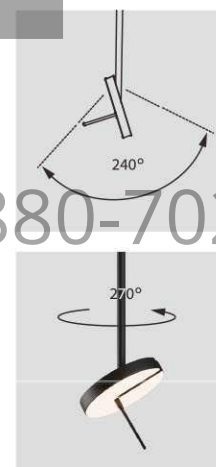

+ (86) 186-8880-7020