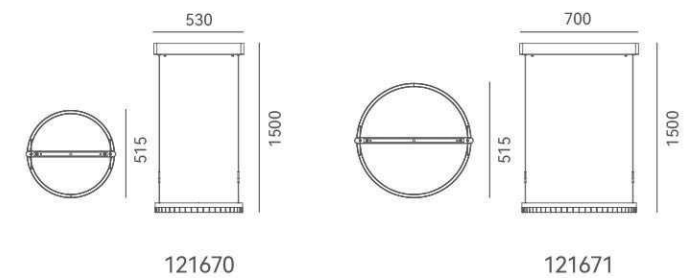

风韵

DETAILS

Material:
Aluminum

Lamp Shade:
PC

Finishes:
Anodizing

Color Temp.: 3000K

CRI (Ra): ≥90

LED Rated Life: ≈50,000 Hours

ITEM NO.	121670	121671
Wattage:	55W	75W
Voltage:	220~240V	220~240V
Size:	Ø530 x 1500H	Ø675 x 1500H
Total Lumens:	5500	7500
Delivered Lumens:	1200	1700