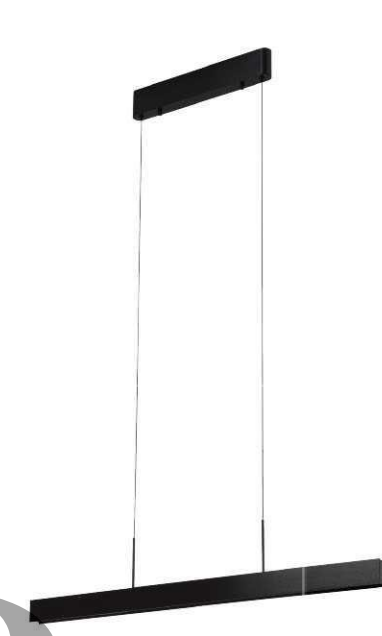

Material:
Aluminum+碳钢

Lamp Shade:
ABS+PMMA

Finishes:
Anodizing, Electroplating

Color Temp.: 3000K

CRI (Ra): ≥90

LED Rated Life: ≈50,000 Hours

ITEM NO.	111223	111224	111225
Wattage:	35W	45W	55W
Voltage:	220~240V	220~240V	220~240V
Size:	Ø410 x 45H	Ø610 x 45H	Ø810 x 45H
Total Lumens:	3500	4500	4500
Delivered Lumens:	1750	2250	2250