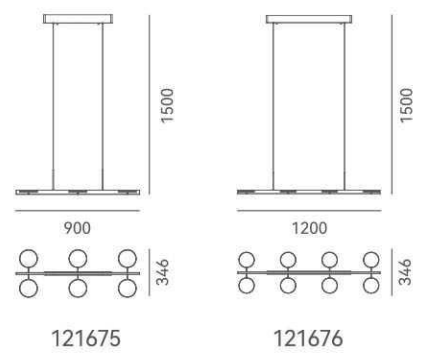

CRI (Ra): ≥90

LED Rated Life: ≈50,000 Hours

ITEM NO.	121034
Wattage:	3.2W
Voltage:	220~240V
Size:	Ø115 x 2500H
Total Lumens:	384
Delivered Lumens:	

+ (86) 186-8880-7020

明珠

DETAILS

Material: Aluminum
 Lamp Shade: PC
 Finishes: Anodizing