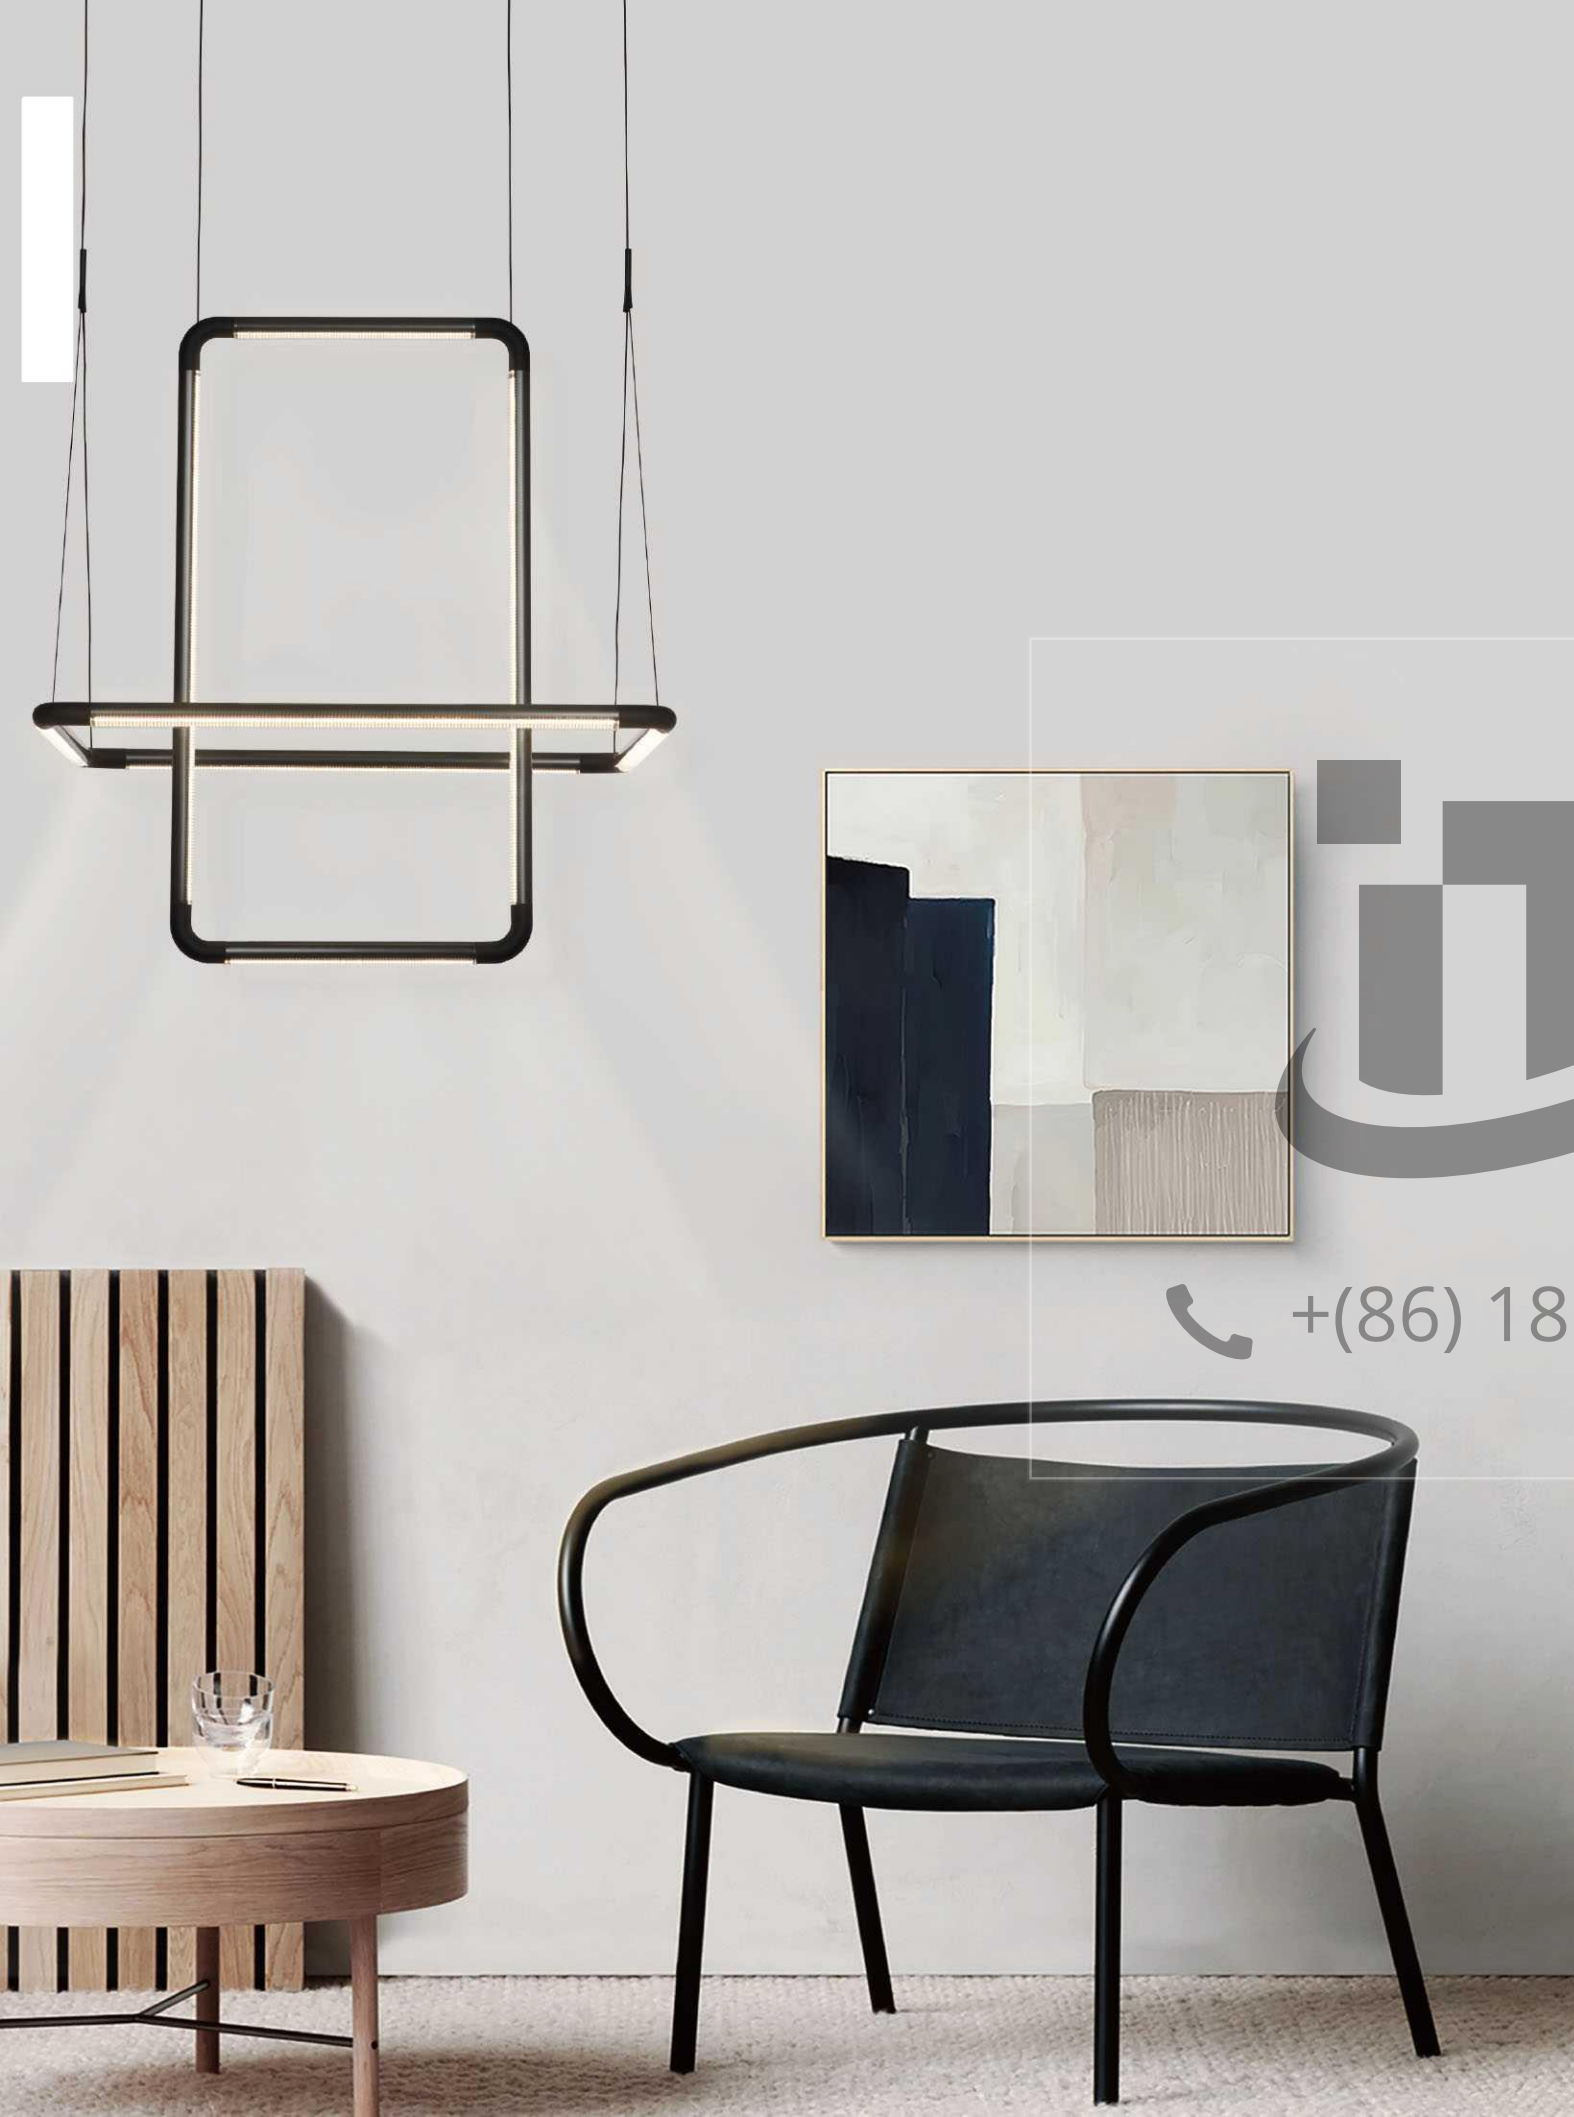

1200L x 744W x 1500H

Total Lumens:

8700

9900

Delivered Lumens:

3480

3960

+ (86) 186-8880-7020