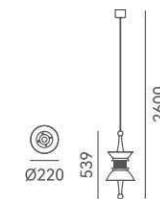

+ (86) 186-8880-7020

121133

古堡

DETAILS

Material:
Aluminum
Lamp Shade:
Acrylic
Finishes:
Baking Finish

Color Temp.: 3000K

CRI (Ra): ≥90

LED Rated Life: ≈50,000 Hours

ITEM NO.	121133	121134
Wattage:	15W	11W
Voltage:	220~240V	220~240V
Size:	Ø220 x 2600H	Ø220 x 2600H
Total Lumens:	1800	1320
Delivered Lumens:	1260	924