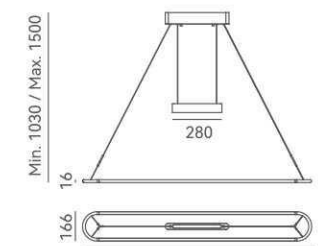

1 1020231 101

1 1020232 101

Up And Down

Up And Down

+ (86) 186-8880-7020

1294
1020231

1294
1020232

LYRIC