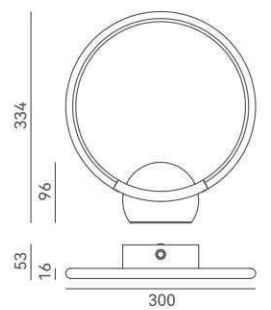

1040052

+ (86) 186-8880-7020

LYRIC

DETAILS

Material: Steel, Aluminum
Lamp Shade: Acrylic
Finishes: Anodizing, Spray Painting

Color Temp.: 3000K
CRI (Ra): ≥90
LED Rated Life: ≈50,000 Hours

ITEM NO. 1040052
Wattage: 7.2W
Voltage: DC 5V/2A
Size: 300L x 53W x 334H
Total Lumens: 864
Delivered Lumens: