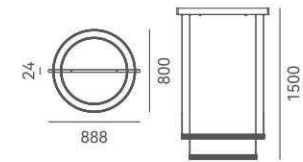

121605

天娇

DETAILS

Material:
Aluminum
Lamp Shade:
Acrylic
Finishes:
Anodizing

Color Temp.: 3000K
CRI (Ra): ≥80
LED Rated Life: ≈50,000 Hours

ITEM NO.	121601	121602	121604	121605
Wattage:	23W	26W	48W	58W
Voltage:	220~240V	220~240V	220~240V	220~240V
Size:	590 x 500 x 1500H	650 x 738 x 1500H	650 x 738 x 1500H	800 x 888 x 1500H
Total Lumens:	2300	2600	4800	5800
Delivered Lumens:	1610	1820	3360	4060