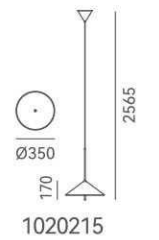

DETAILS

Material:
Aluminum

Lamp Shade:
PS Diffuser

Finishes:
Baking Finish

Color Temp.: 3000K

CRI (Ra): ≥90

LED Rated Life: ≈50,000 Hours

ITEM NO.	1020215
Wattage:	18W
Voltage:	220~240V
Size:	Ø350 x 2565H
Total Lumens:	2160
Delivered Lumens:	1512