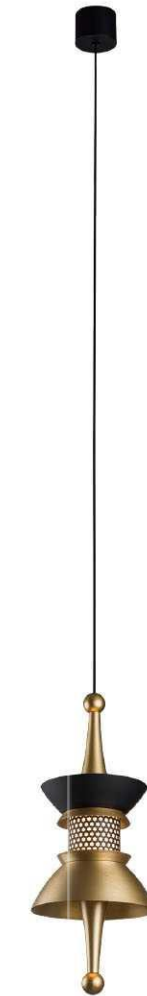

10 121133 001