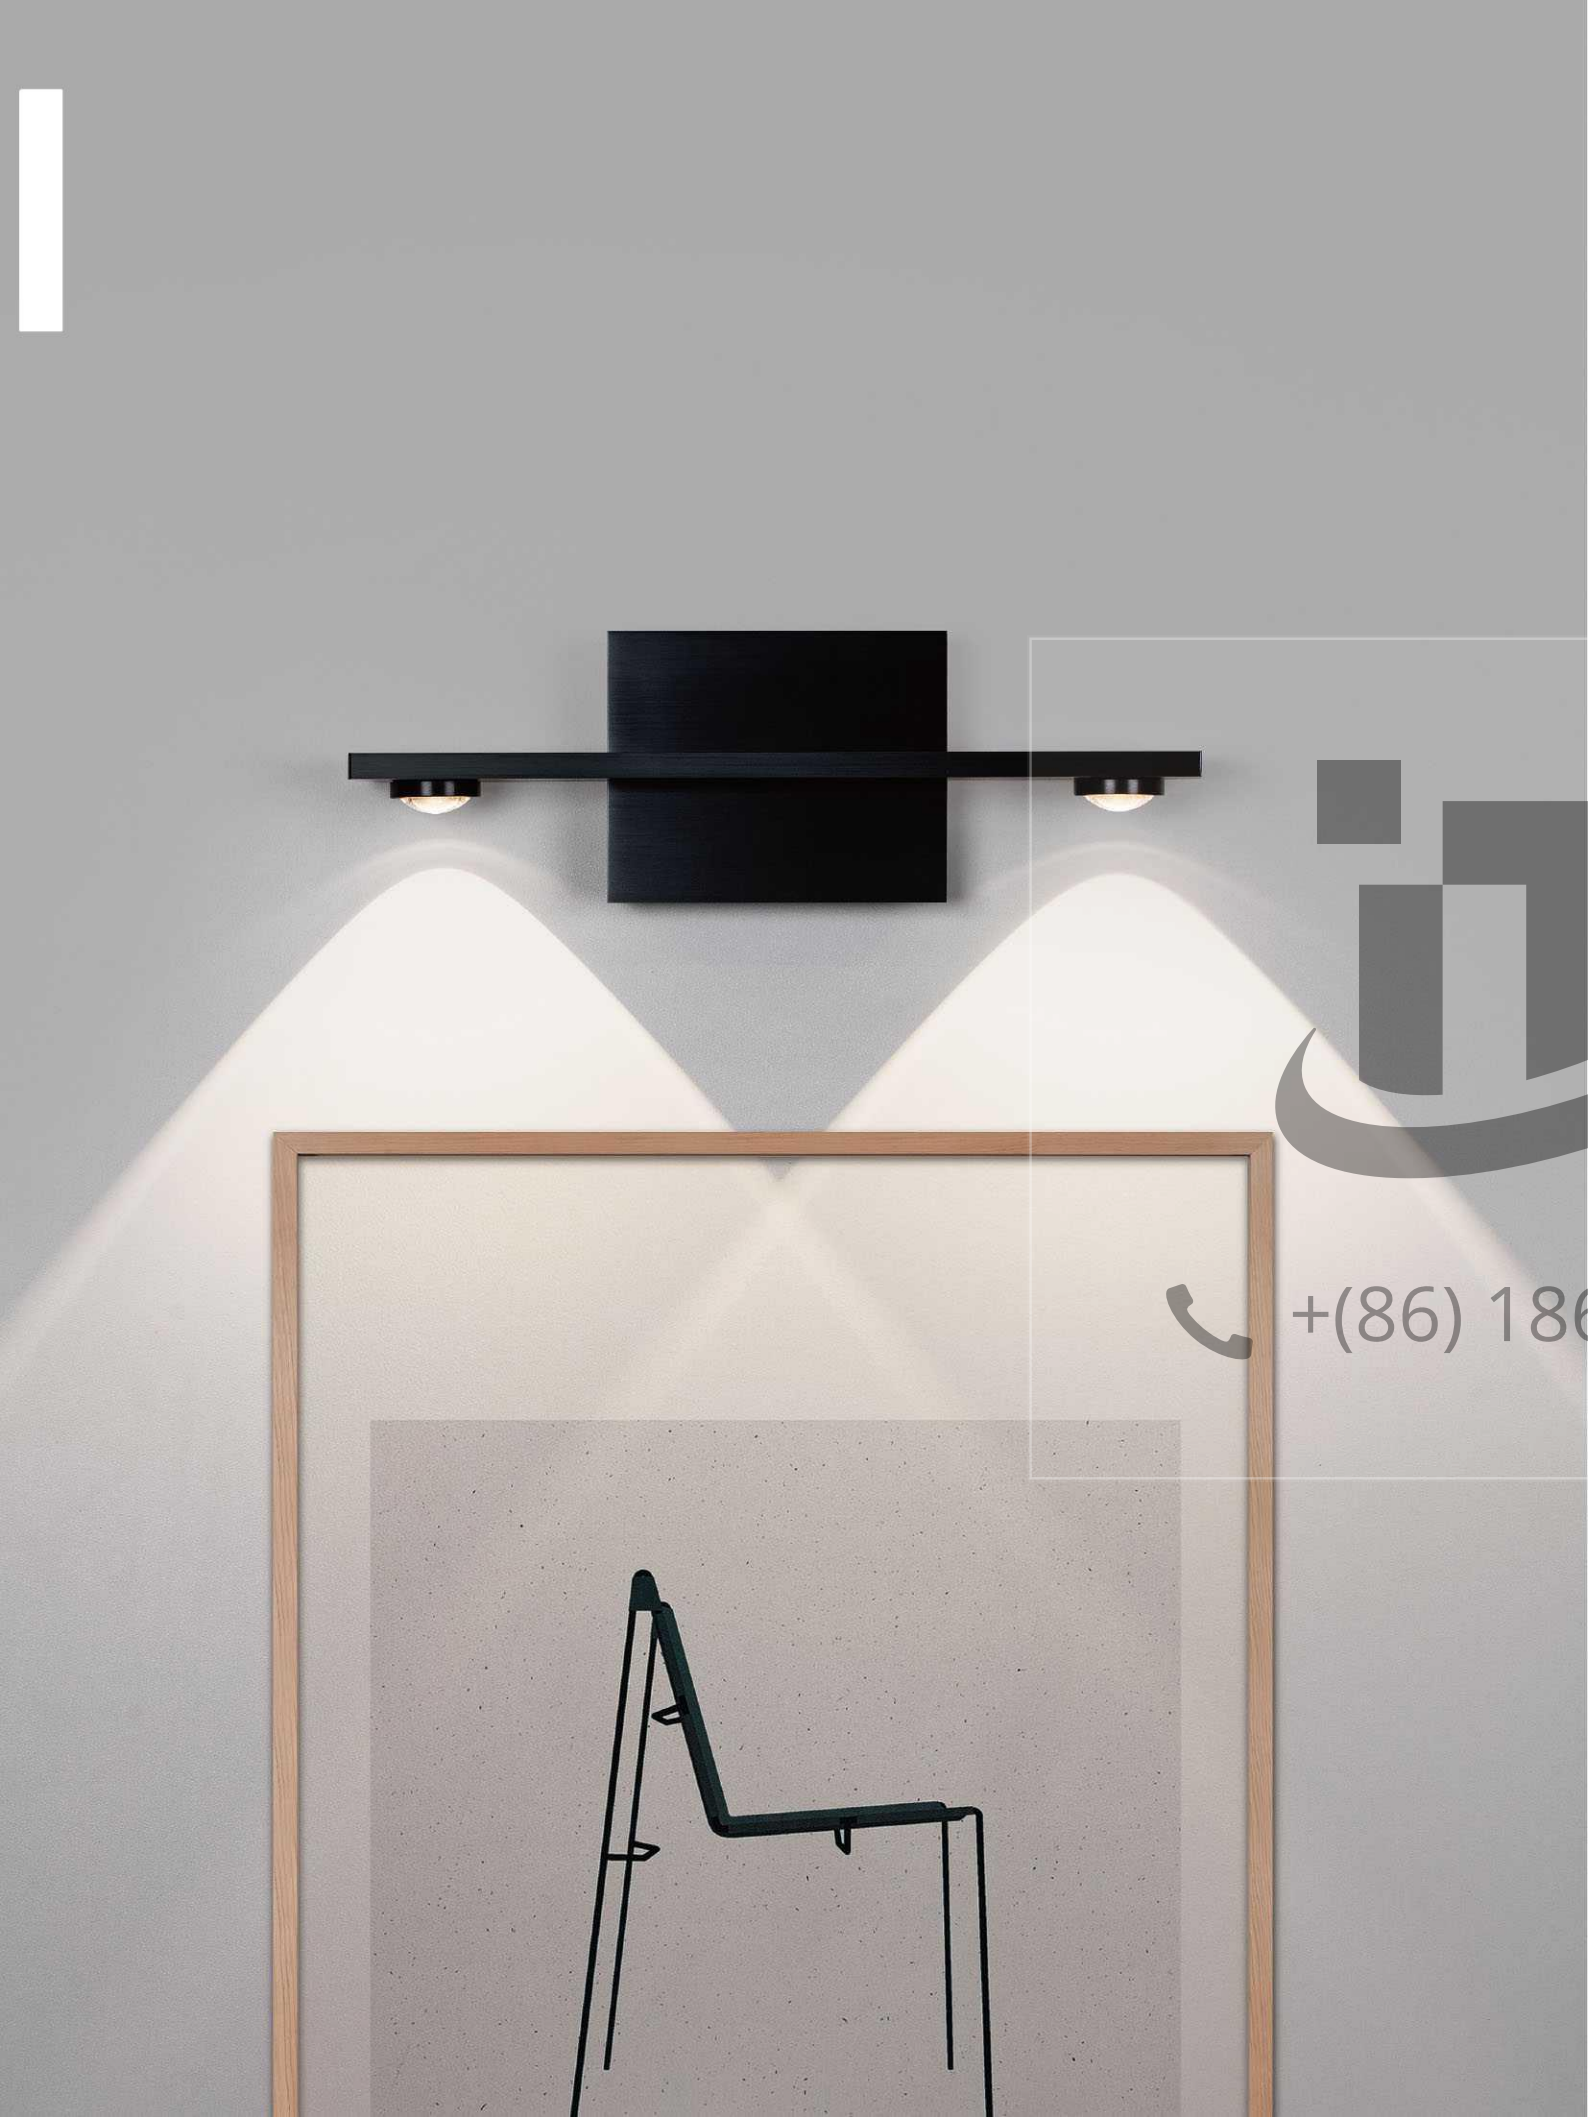

+(86) 186-8880-7020

极光

DETAILS

Material:
Aluminum

Lamp Shade:
Acrylic

Finishes:
Anodizing

Color Temp.: 3000K

CRI (Ra): ≥90

LED Rated Life: ≈50,000 Hours

ITEM NO.

Wattage:

Voltage:

Size:

Total Lumens:

Delivered Lumens:

131325

6W

220~240V

373L x 65W x 120H

720

504

131324

11W

220~240V

623L x 65W x 120H

1320

924

131327

11W

220~240V

973L x 65W x 120H

1320

924