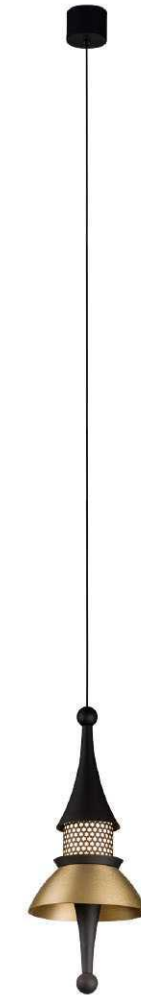

10 121134 001

古堡

DETAILS

Material:
Aluminum
Lamp Shade:
Acrylic
Finishes:
Baking Finish

Color Temp.: 3000K

CRI (Ra): ≥90

LED Rated Life: ≈50,000 Hours

ITEM NO.	121133	121134
Wattage:	15W	11W
Voltage:	220~240V	220~240V
Size:	Ø220 x 2600H	Ø220 x 2600H
Total Lumens:	1800	1320
Delivered Lumens:	1260	924