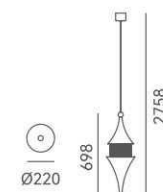

+ (86) 186-8880-7020

121135

古堡

DETAILS

Material:
Aluminum

Lamp Shade:
Acrylic

Finishes:
Baking Finish

Color Temp.: 3000K

CRI (Ra): ≥90

LED Rated Life: ≈50,000 Hours

ITEM NO.	121135	121136
Wattage:	15W	7.5W
Voltage:	220~240V	220~240V
Size:	Ø220 x 2758H	Ø130 x 2600H
Total Lumens:	1800	900
Delivered Lumens:	1260	630