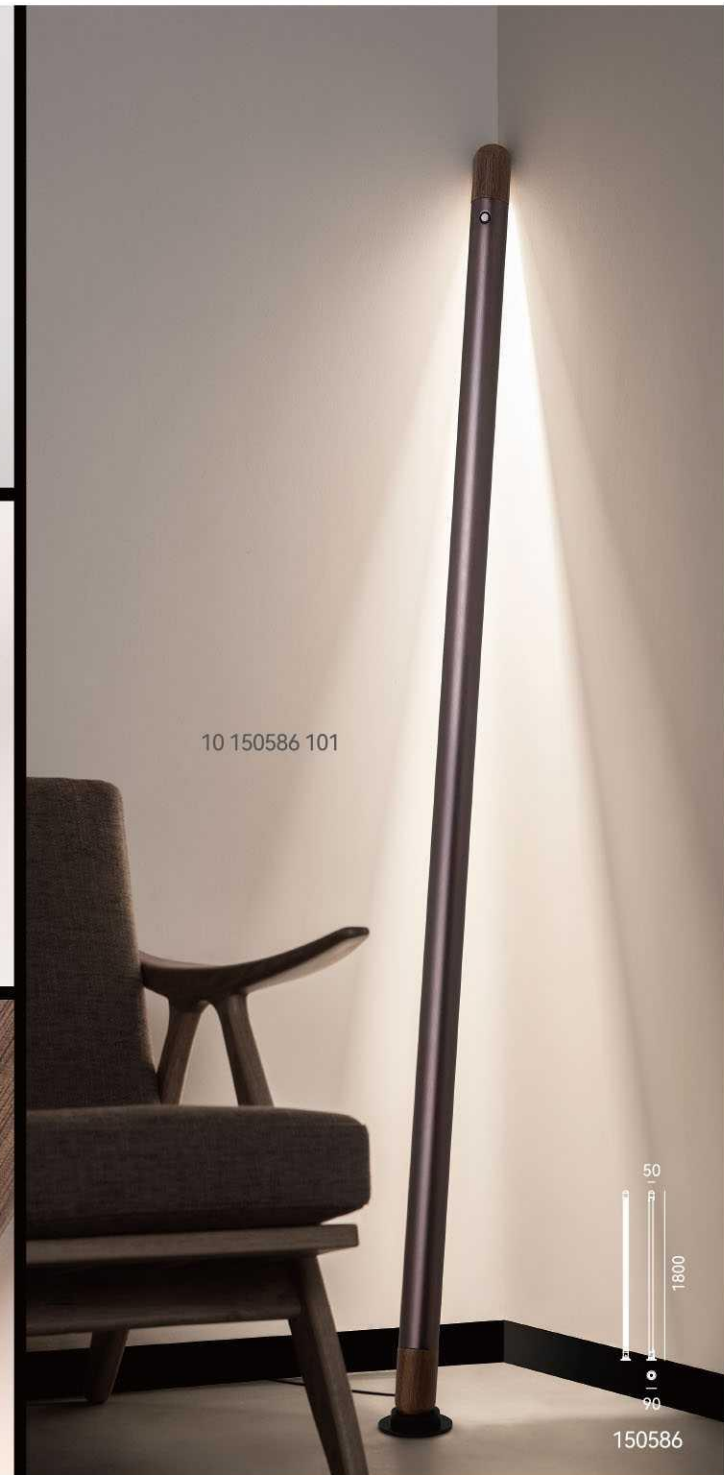

天伦

+ (86) 186-8880-7020

天伦

DETAILS

Material: Steel, Aluminum, ash
Lamp Shade: PS Diffuser
Finishes: Anodizing, Baking Finish

Color Temp.: 3000K
CRI (Ra): ≥90
LED Rated Life: ≈50,000 Hours

ITEM NO. 150586
Wattage: 17W
Voltage: 220~240V
Size: Ø50 x 1800H
Total Lumens: 2040
Delivered Lumens: 1428