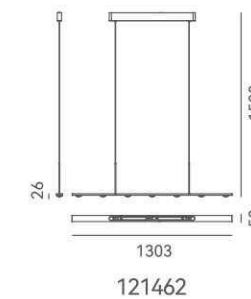

极光

DETAILS

Material:
Aluminum

Lamp Shade:
Acrylic

Finishes:
Anodizing

Color Temp.: 3000K

CRI (Ra): ≥90

LED Rated Life: ≈50,000 Hours

ITEM NO. 121462
Wattage: 19W
Voltage: 220~240V
Size: 1303L x 50W x 1500H
Total Lumens: 2280
Delivered Lumens: 1596