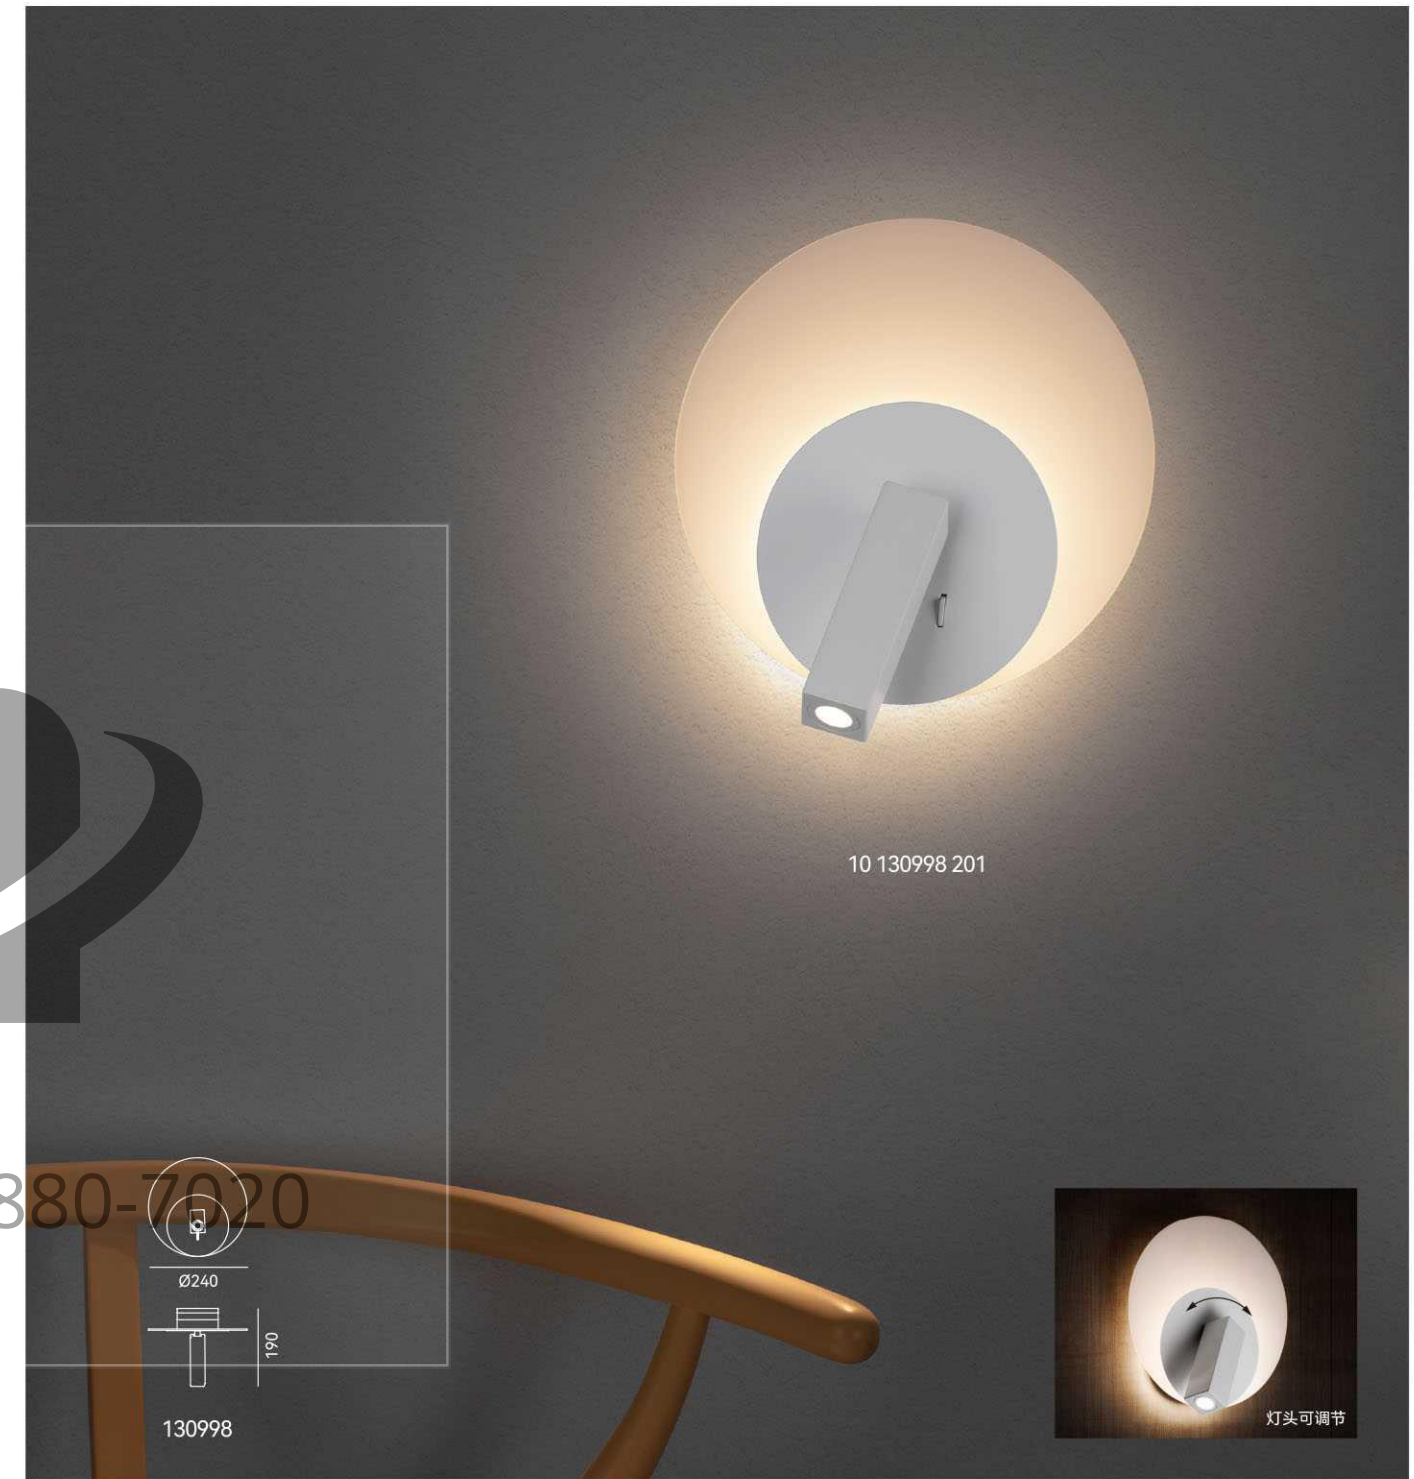

10 130998 201

轮月

DETAILS

Material: Aluminum
Lamp Shade: Acrylic
Finishes: Spray Painting

Color Temp.: 3000K
CRI (Ra): ≥80
LED Rated Life: ≈50,000 Hours

ITEM NO. 130998
Wattage: 3W+8W
Voltage: 220~240V
Size: Ø240 x 190H
Total Lumens: 1320
Delivered Lumens: 924