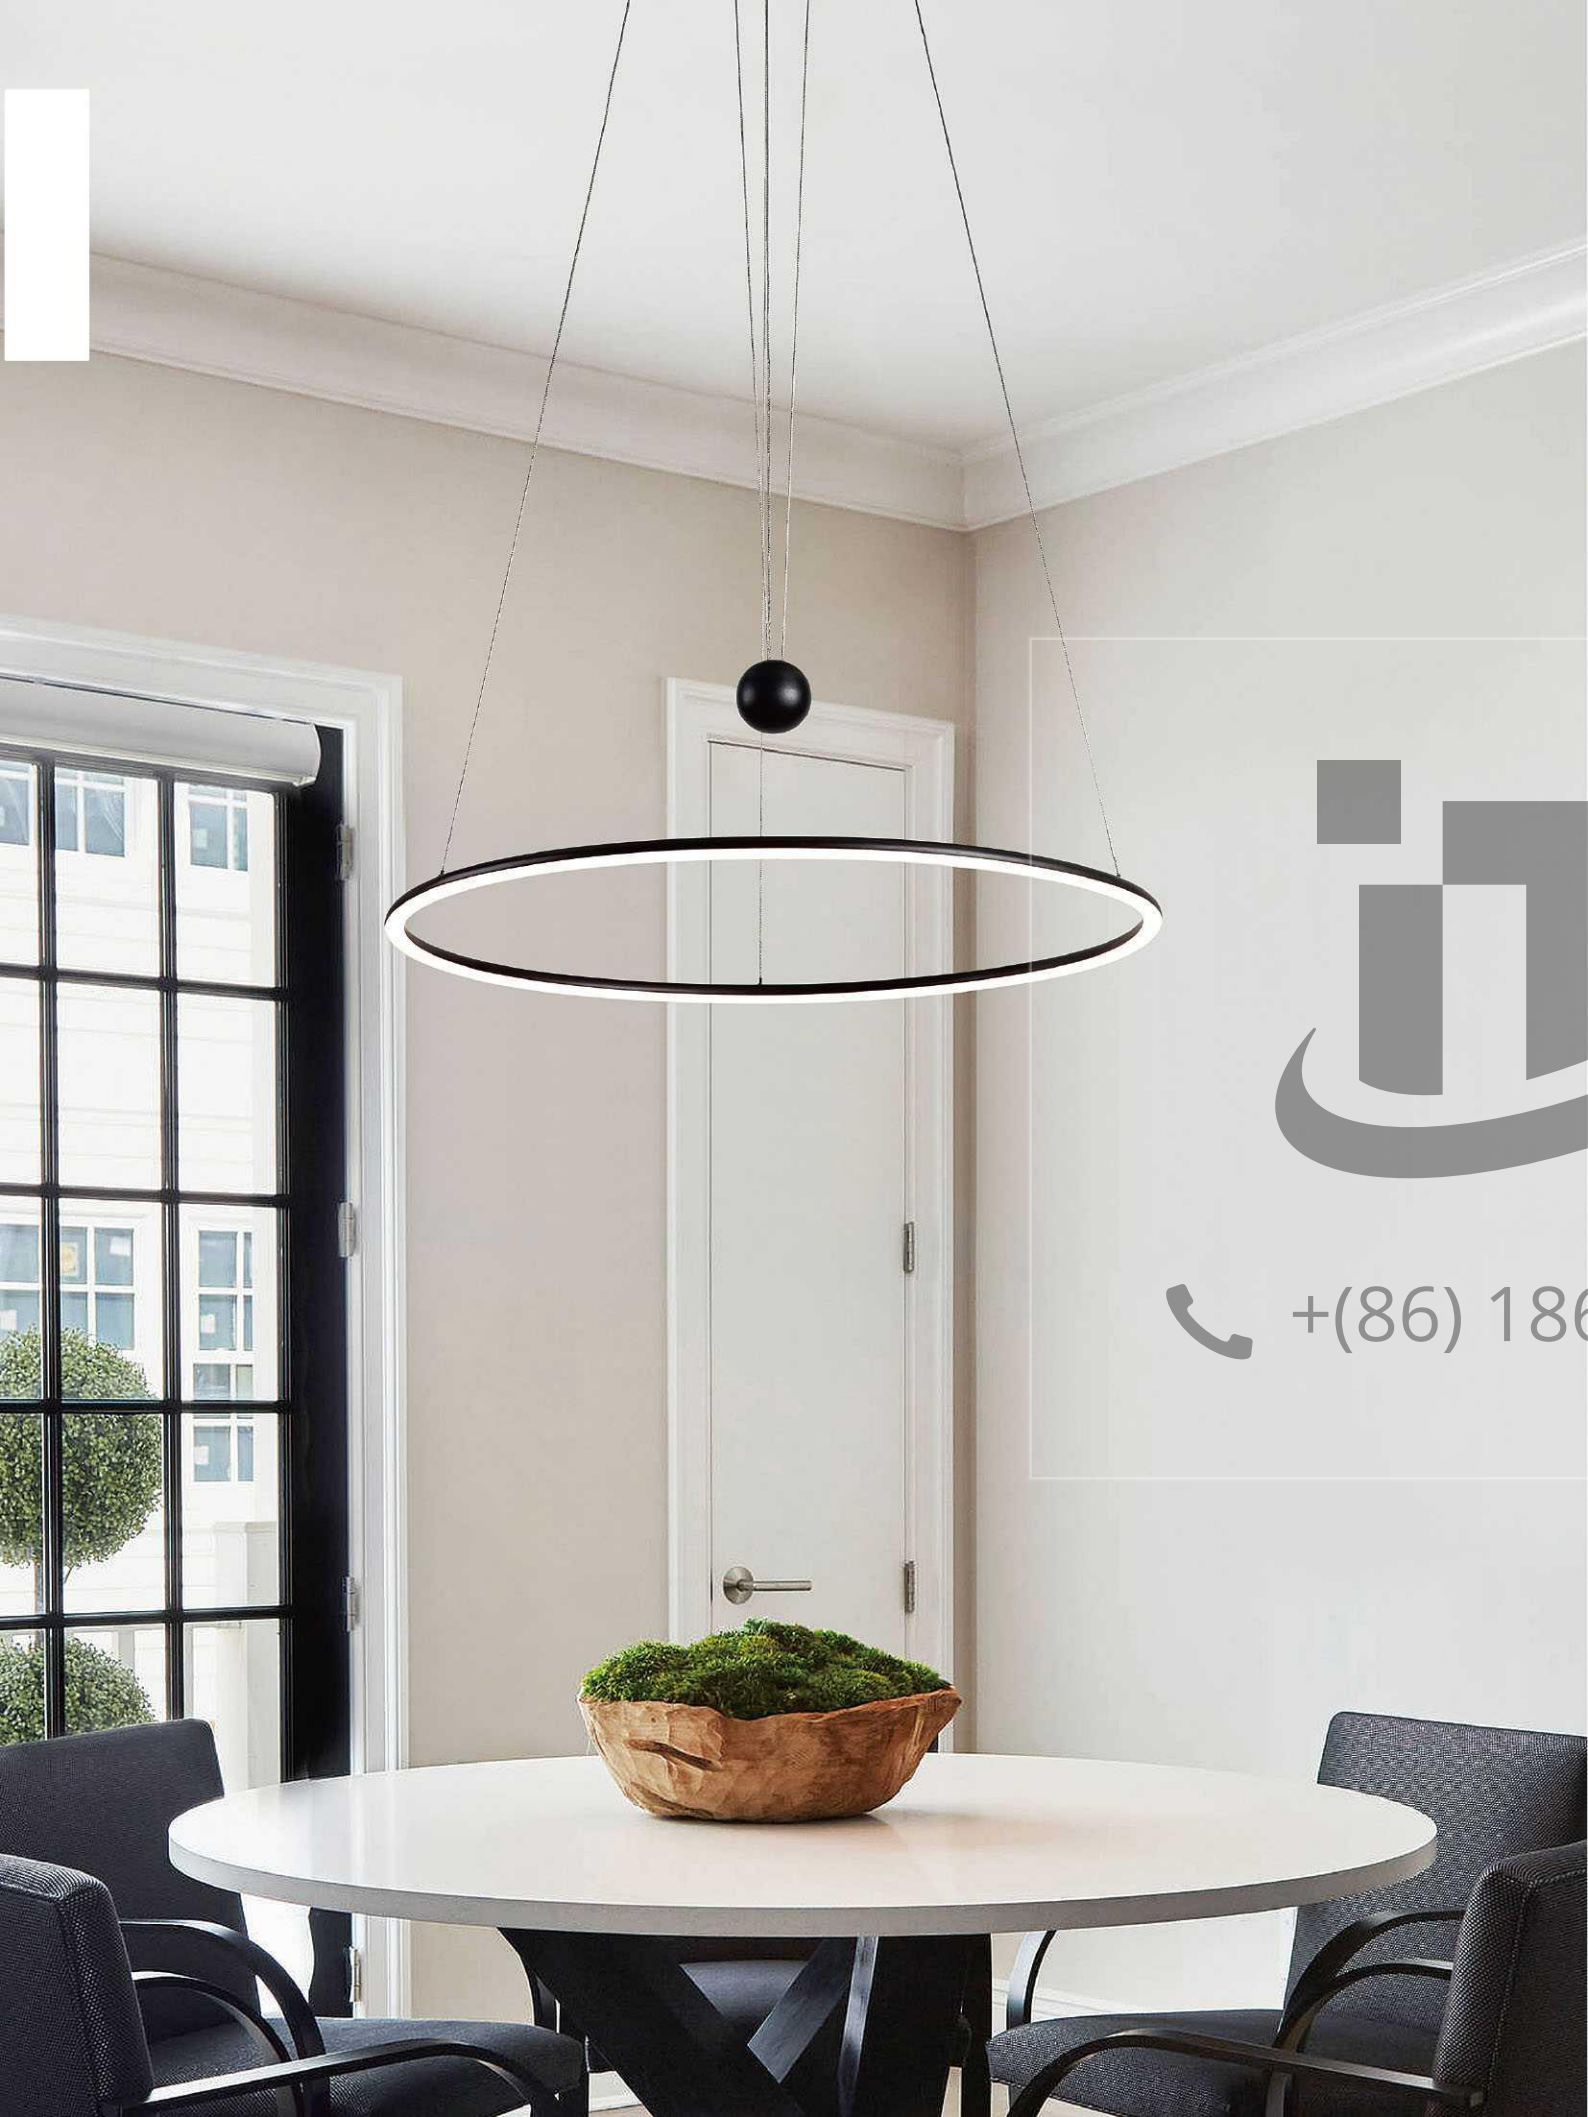

+ (86) 186-8880-7020