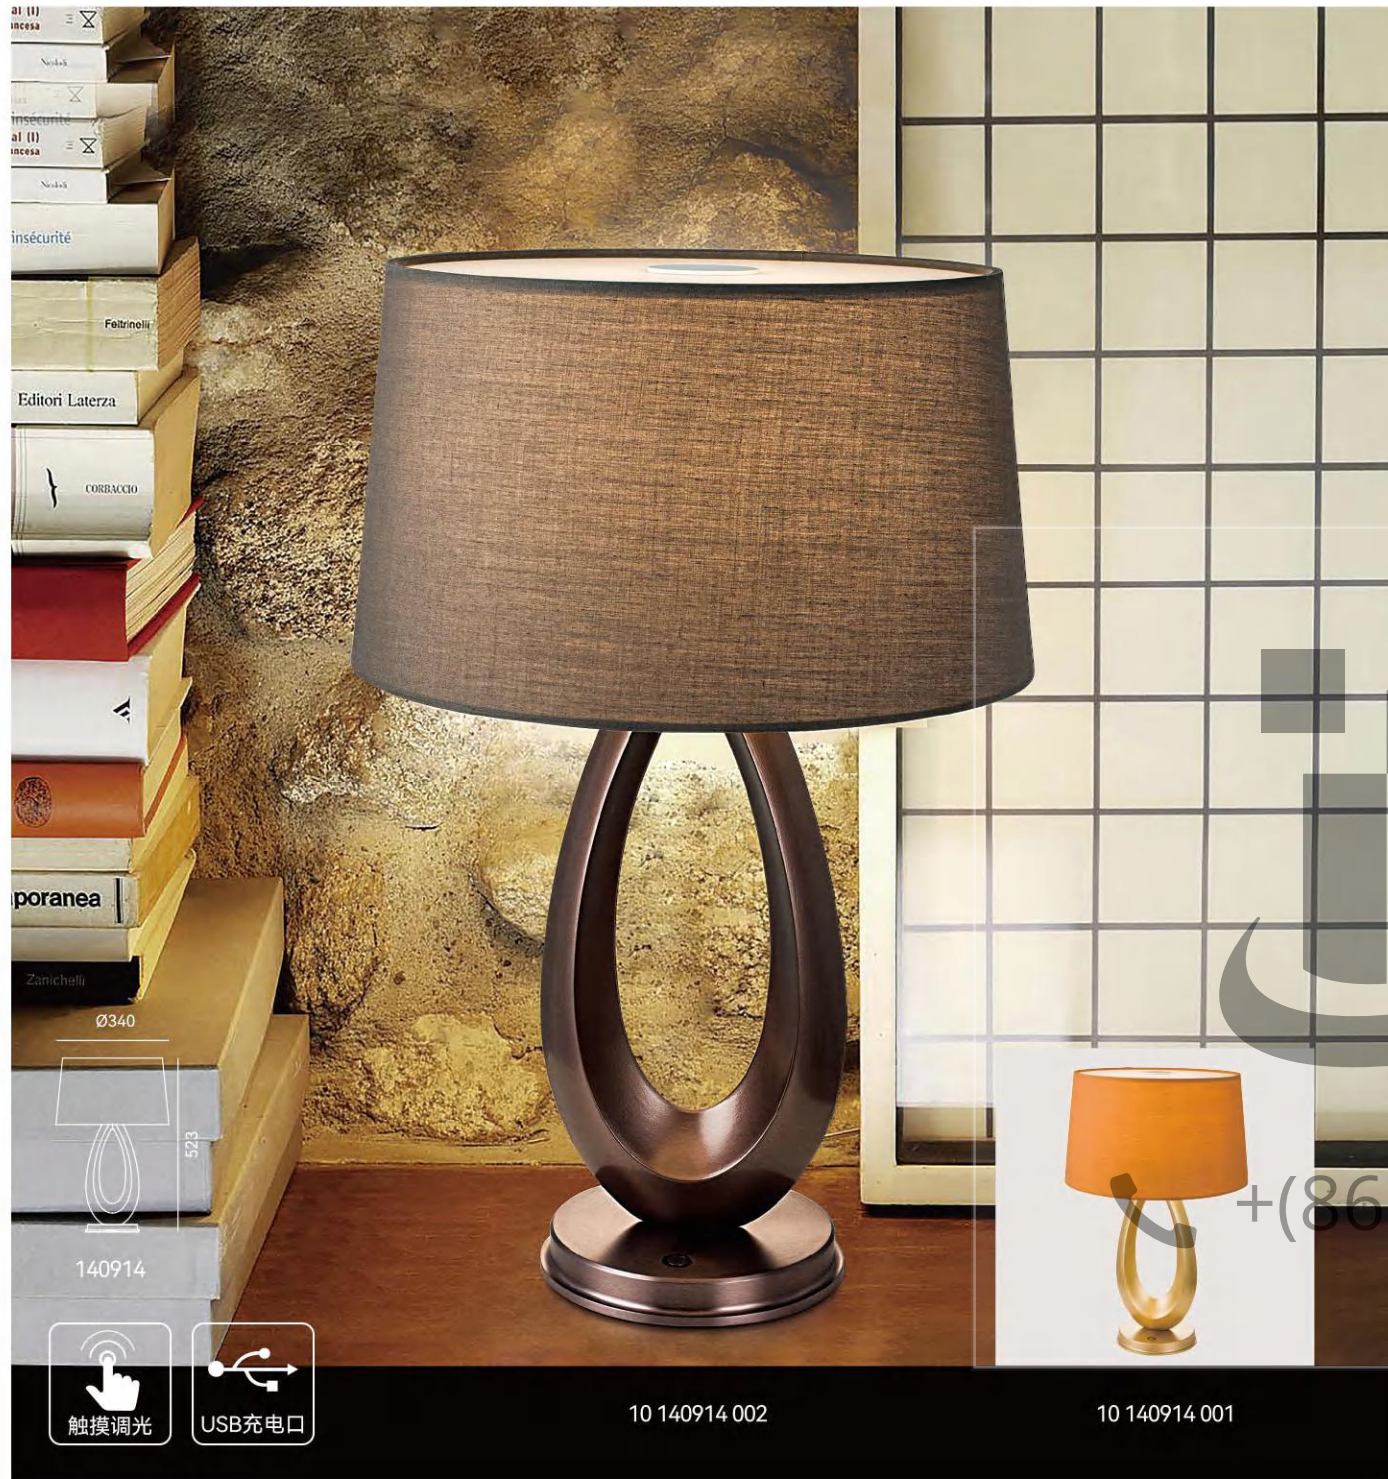

10 140914 002

10 140914 001

戈特

DETAILS

Material: Aluminum, Polyurethane
Lamp Shade: Fabric, Acrylic
Finishes: Anodizing

Color Temp.: 3000K
CRI (Ra): ≥90
LED Rated Life: ≈50,000 Hours

ITEM NO. 140914
Wattage: 10W
Voltage: 220~240V
Size: Ø340 x 523H
Total Lumens: 1200
Delivered Lumens: 720