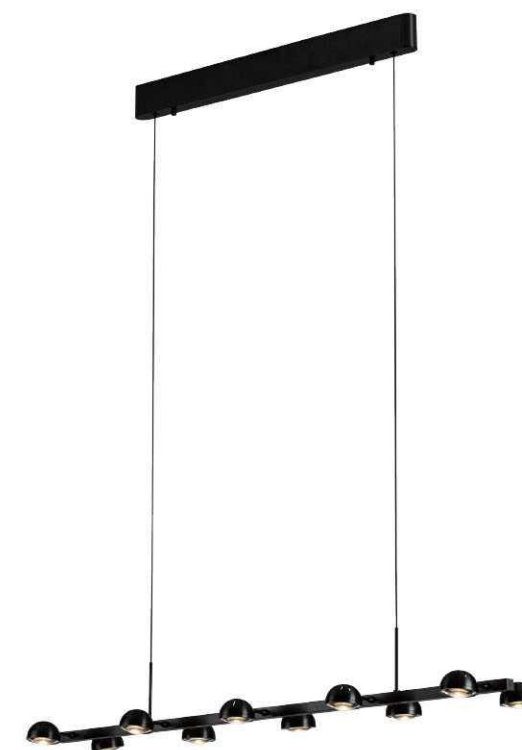

10 121461 001

+ (86) 186-8880-7020

星座

DETAILS

Material:
Aluminum

Lamp Shade:
Acrylic

Finishes:
Anodizing

Color Temp.: 3000K

CRI (Ra): ≥90

LED Rated Life: ≈50,000 Hours

ITEM NO.	121460	121461
Wattage:	43W (8-light)	54W (10-light)
Voltage:	220~240V	220~240V
Size:	853L x 235W x 1500H	1090L x 235W x 1500H
Total Lumens:	5160	6480
Delivered Lumens:	3612	4536