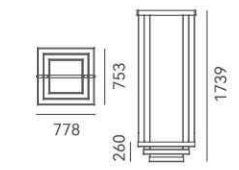

+ (86) 186-8880-7020

121091

天際

DETAILS

Material:
Aluminum
Lamp Shade:
Acrylic
Finishes:
Anodizing

Color Temp.: 3000K
CRI (Ra): ≥90
LED Rated Life: ≈50,000 Hours

ITEM NO.	121091	121076
Wattage:	90W	124W
Voltage:	220~240V	220~240V
Size:	778L x 753W x 1739H	935L x 904W x 1745H
Total Lumens:	10800	14880
Delivered Lumens:	7560	10416