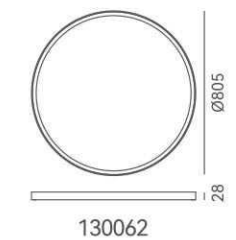

130062

双混

DETAILS

Material:
Aluminum

Lamp Shade:
Glass

Finishes:
Baking Finish

Color Temp.: 3000K

CRI (Ra): ≥90

LED Rated Life: ≈50,000 Hours

ITEM NO.	130063	130061	130062
Wattage:	20W	13W	18W
Voltage:	220~240V	220~240V	220~240V
Size:	592L x 28W x 905H	Ø595 x 28H	Ø805 x 28H
Total Lumens:	2400	1560	2160
Delivered Lumens:	1680	1092	1512