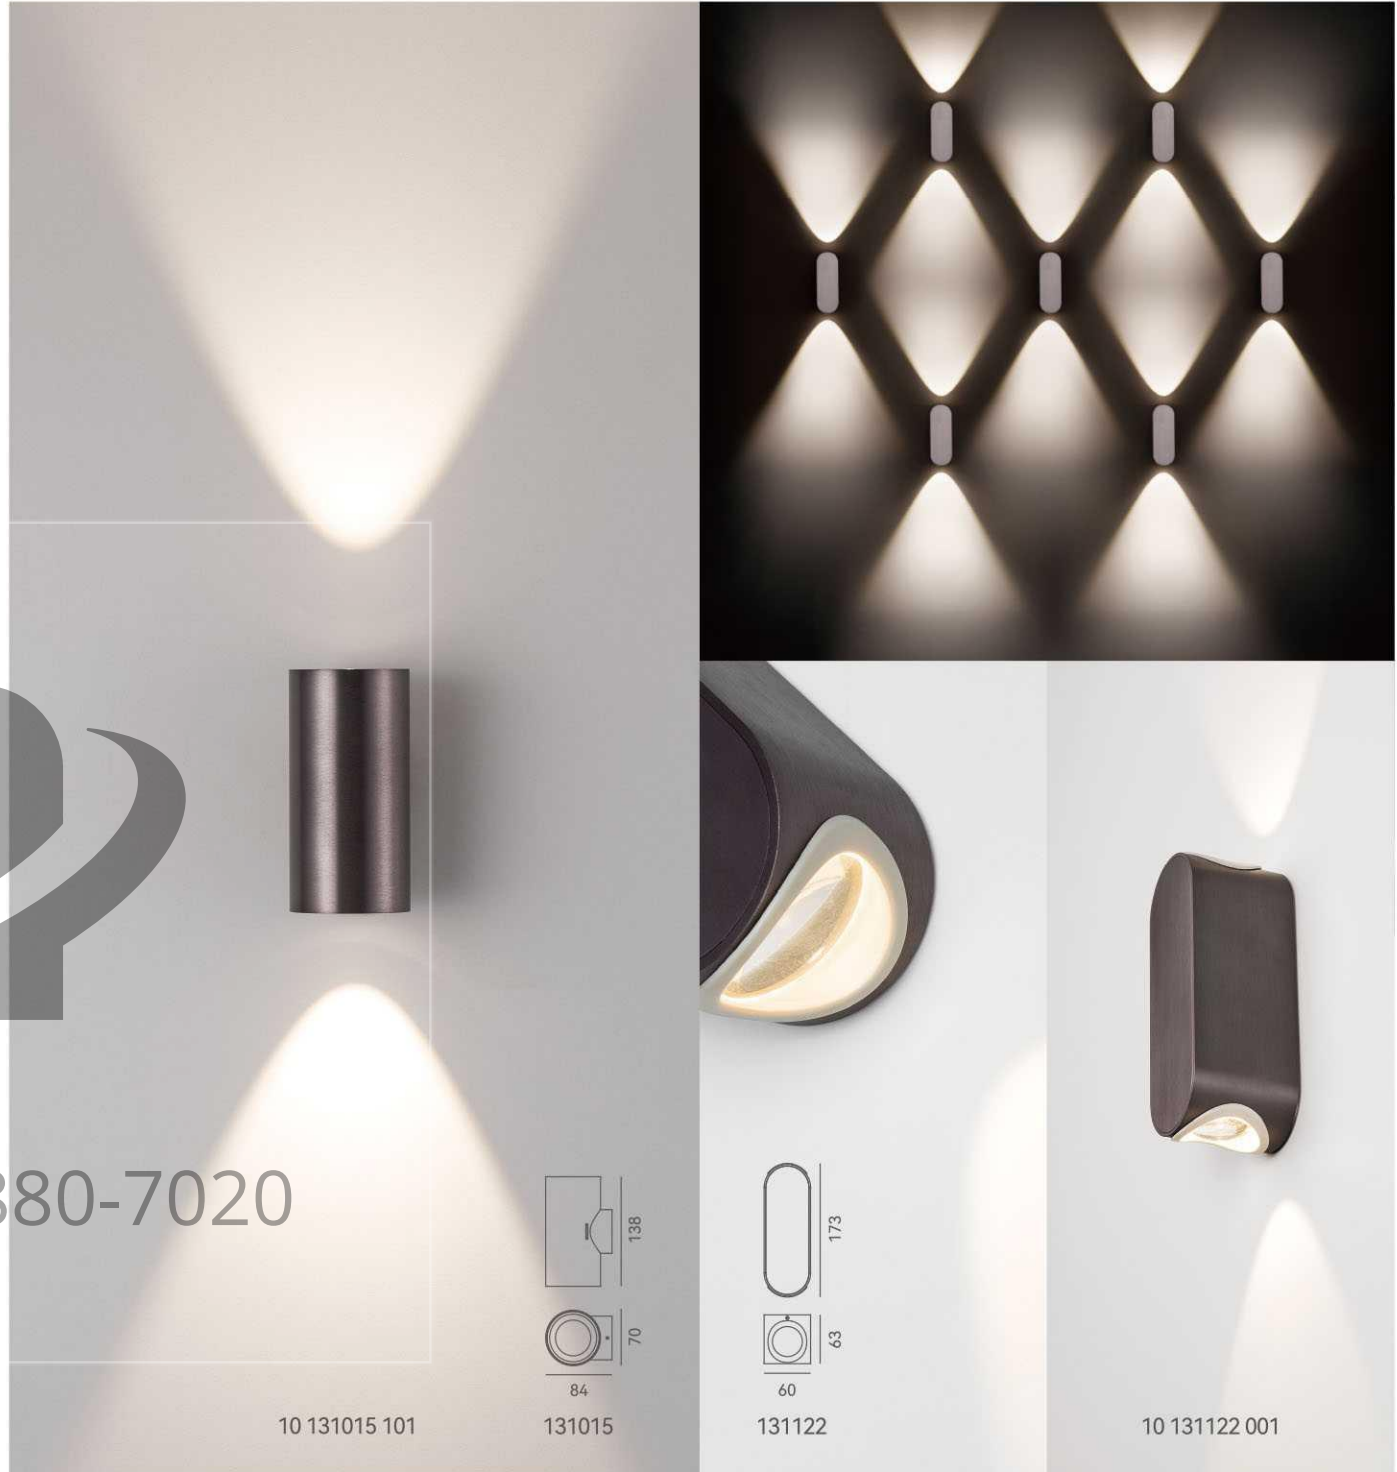

LED Rated Life: ≈50,000 Hours

ITEM NO.

Wattage: E14 2 x Max.4W

Voltage: 220~240V

Size: 100L x 90W x 400H

Total Lumens: 960

Delivered Lumens: 672

+ (86) 186-8880-7020