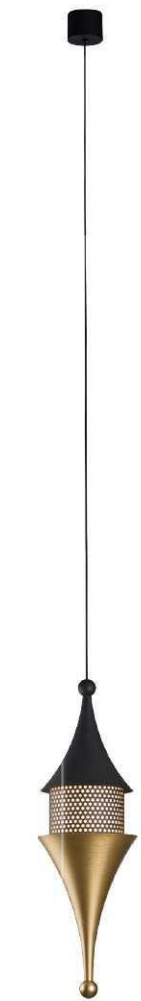

10 121135 001