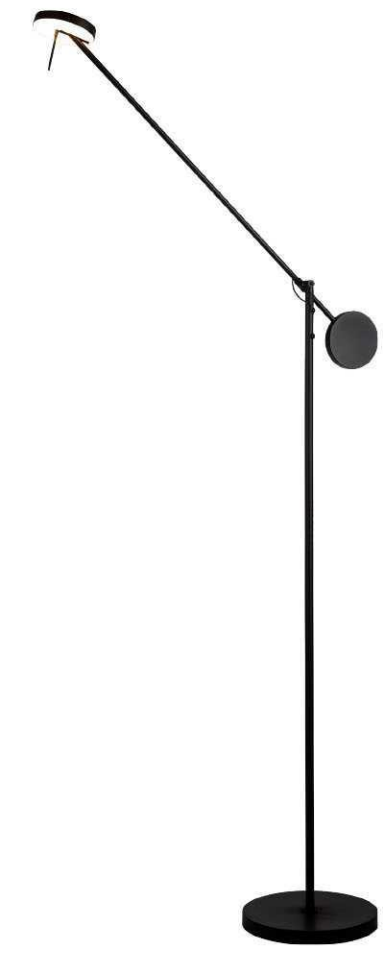

Touch Dimmer

140941

无形

DETAILS

Material: Steel, Aluminum
 Lamp Shade: Acrylic
 Finishes: Spray Painting

Color Temp.: 3000K
 CRI (Ra): ≥90
 LED Rated Life: ≈50,000 Hours

ITEM NO. 140941
 Wattage: 9W
 Voltage: 220~240V
 Size: 910L x 210W x 510H
 Total Lumens: 1080
 Delivered Lumens:

CRI (Ra): ≥90

LED Rated Life: ≈50,000 Hours

ITEM NO.	150575
Wattage:	9W
Voltage:	220~240V
Size:	910L x 250W x 1890H
Total Lumens:	1080
Delivered Lumens:	

 + (86) 186-8880-7020

1 1020229 101

1020229

LYRIC

DETAILS