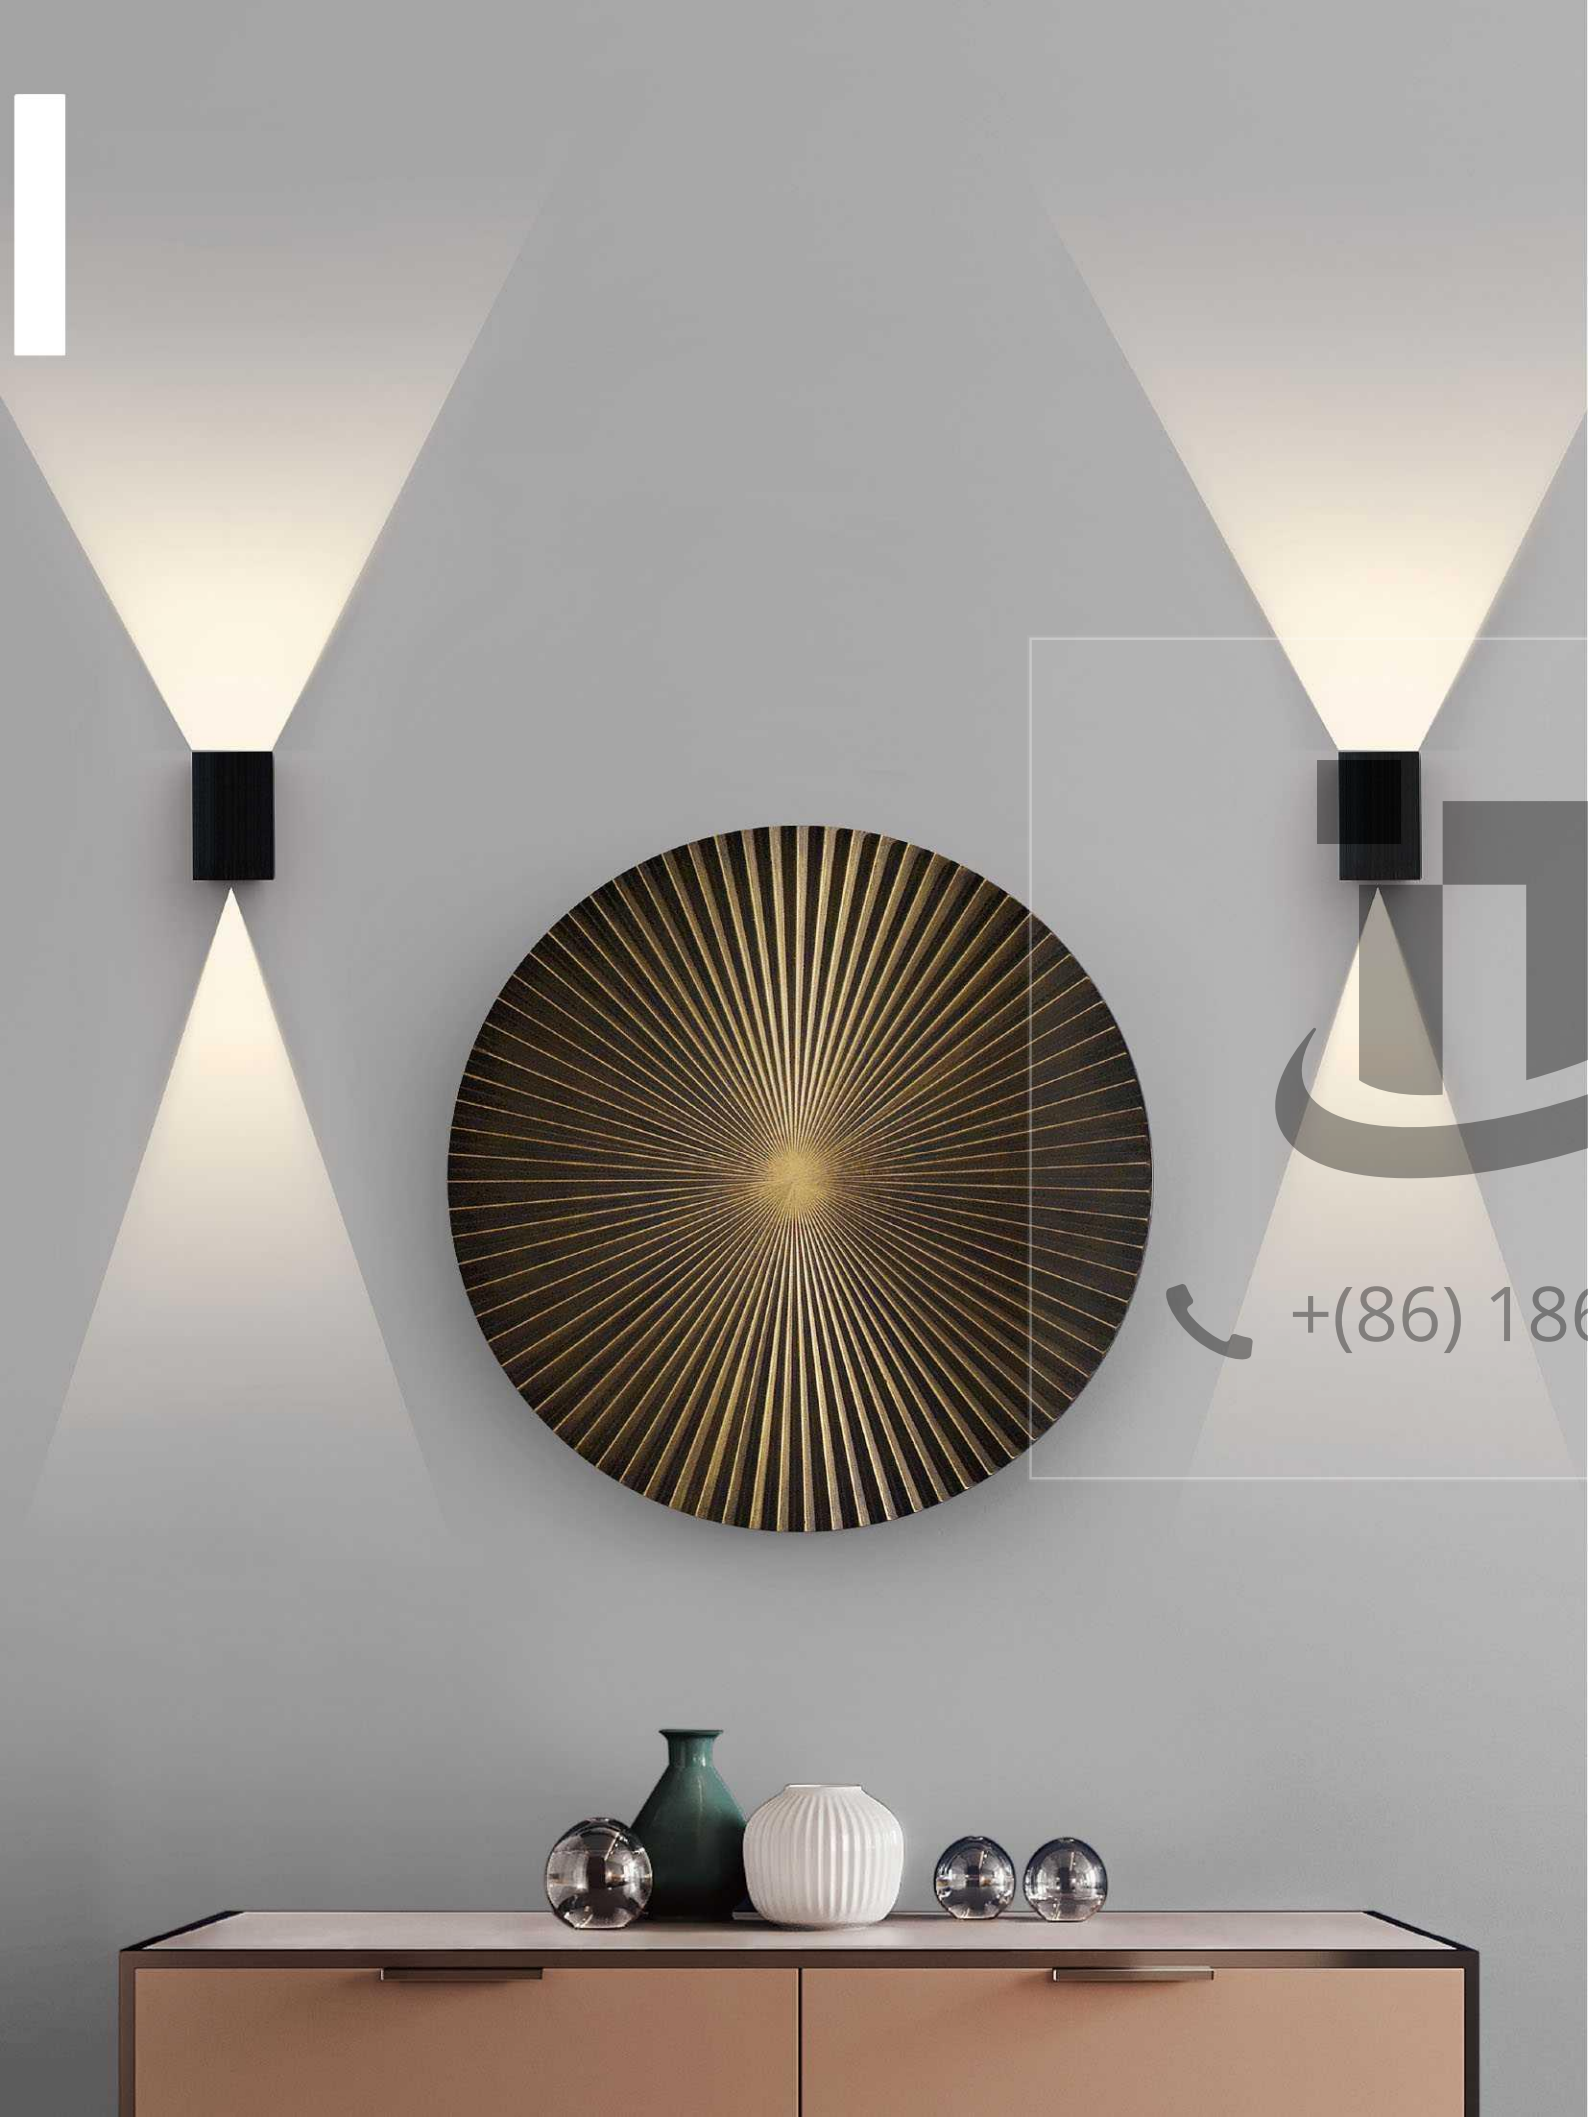

 +(86) 186-8880-7020

魔方

DETAILS

Material:
Aluminum
Lamp Shade:

Color Temp.: 3000K
CRI (Ra): ≥80
LED Rated Life: ≈50,000 Hours

Finishes:
Anodizing

ITEM NO.	131010	131011
Wattage:	11W	11W
Voltage:	220~240V	220~240V
Size:	106L x 116W x 106H	106L x 136W x 106H
Total Lumens:	1320	1320
Delivered Lumens:	924	924