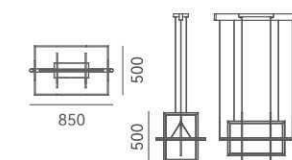

+ (86) 186-8880-7020

121423

叠光

DETAILS

Material:
Aluminum
Lamp Shade:
Acrylic
Finishes:
Anodizing

Color Temp.: 3000K
CRI (Ra): ≥90
LED Rated Life: ≈50,000 Hours

ITEM NO.	121423	121424	121463
Wattage:	72W	90W	99W
Voltage:	220~240V	220~240V	220~240V
Size:	850L x 500W x 1500H	1100L x 600W x 1500H	1350L x 750W x 1500H
Total Lumens:	8640	10800	11880
Delivered Lumens:	6048	7560	8316