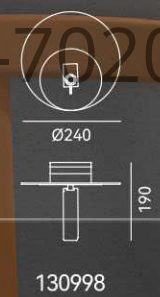

轮月

DETAILS

Material: Aluminum
Lamp Shade: Acrylic
Finishes: Spray Painting

Color Temp.: 3000K
CRI (Ra): ≥80
LED Rated Life: ≈50,000 Hours

ITEM NO. 130998
Wattage: 3W+8W
Voltage: 220~240V
Size: Ø240 x 190H
Total Lumens: 1320
Delivered Lumens: 924