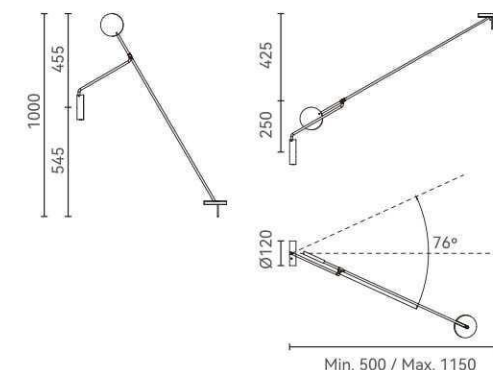

131141

无形

DETAILS

Material:
Steel, Aluminum

Lamp Shade:
Acrylic

Finishes:
Spray Painting

Color Temp.: 3000K

CRI (Ra): ≥90

LED Rated Life: ≈50,000 Hours

ITEM NO.	131141
Wattage:	9W
Voltage:	220~240V
Size:	1150L x 120W x 1000H
Total Lumens:	1080
Delivered Lumens: