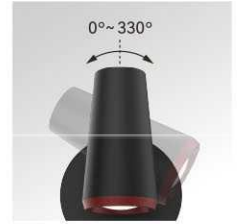

1030077

ELITE

DETAILS

Material:
Steel, Aluminum

Lamp Shade:
Acrylic

Finishes:
Spray Painting

Color Temp.: 3000K

CRI (Ra): ≥90

LED Rated Life: ≈50,000 Hours

ITEM NO. 1030077

Wattage: 6W

Voltage: 220~240V

Size: 105L x 109W x 145H

Total Lumens: 720

Delivered Lumens: