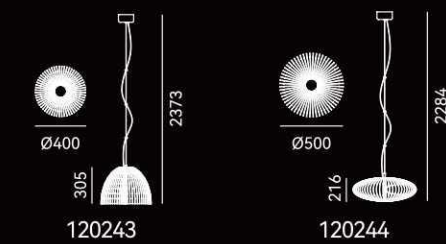

光羽

DETAILS

Material:
Steel

Lamp Shade:
Acrylic

Finishes:
Electroplating

Color Temp.: 3000K

CRI (Ra): ≥80

LED Rated Life: ≈50,000 Hours

ITEM NO.	120243	120244
Wattage:	21W	20W
Voltage:	220~240V	220~240V
Size:	Ø400 x 2373H	Ø500 x 2284H
Total Lumens:	2520	2440
Delivered Lumens:	1764	1680