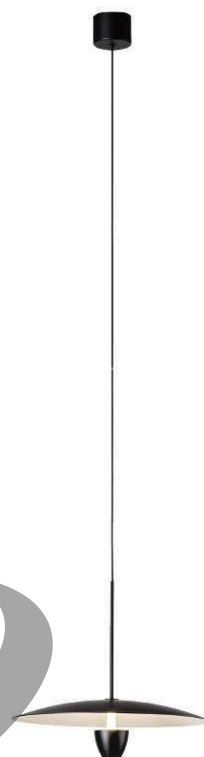

10 121169 008