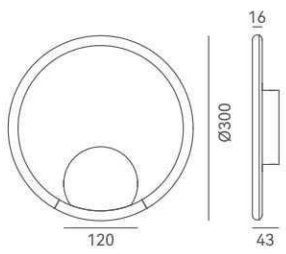

1030069

LYRIC

DETAILS

Material: Steel, Aluminum
Lamp Shade: Acrylic
Finishes: Anodizing, Spray Painting

Color Temp.: 3000K
CRI (Ra): ≥90
LED Rated Life: ≈50,000 Hours

ITEM NO. 1030069
Wattage: 10W
Voltage: 220~240V
Size: Ø300 x 43H
Total Lumens: 1200
Delivered Lumens: