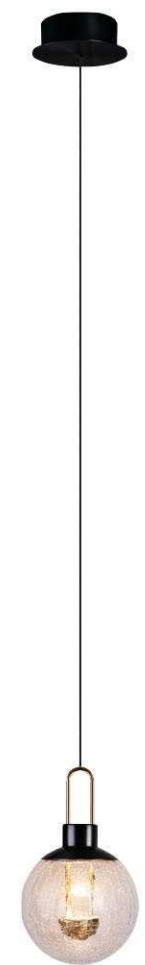

10 121362 101

TWIG

DETAILS

Material: Steel, Aluminum
Lamp Shade: Glass
Finishes: Anodizing, Electroplating

Color Temp.: 3000K
CRI (Ra): ≥90
LED Rated Life: ≈50,000 Hours

ITEM NO. 121362
Wattage: 12W
Voltage: 220~240V
Size: Ø180 x 2360H
Total Lumens: 1440
Delivered Lumens: 1008