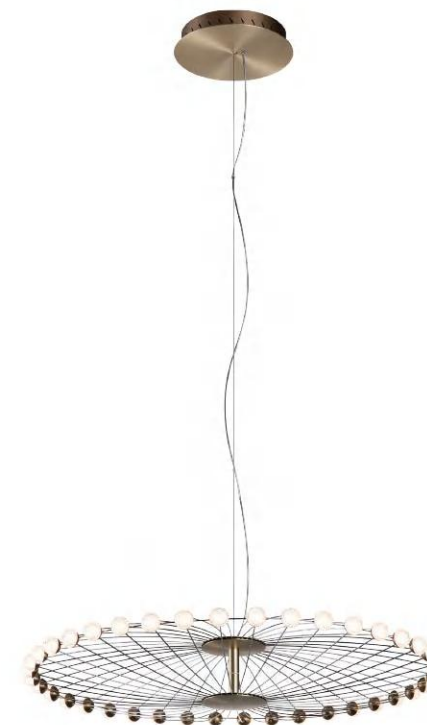

1 1020186 001