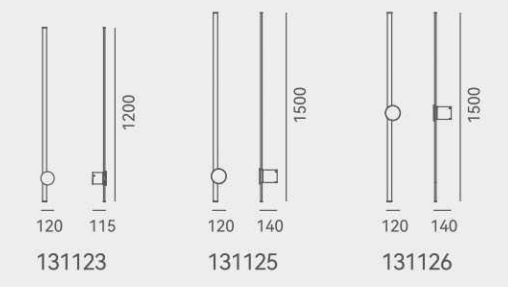

ITEM NO. 121059
 Wattage: 24.3W
 Voltage: 220~240V
 Size: Ø625 x (500~1500)H
 Total Lumens: 2916
 Delivered Lumens:

+ (86) 186-8880-7020

剑影

DETAILS
 Material: Aluminum
 Lamp Shade: Acrylic
 Finishes: Anodizing
 Color Temp.: 3000K
 CRI (Ra): ≥90
 LED Rated Life: ≈50,000 Hours