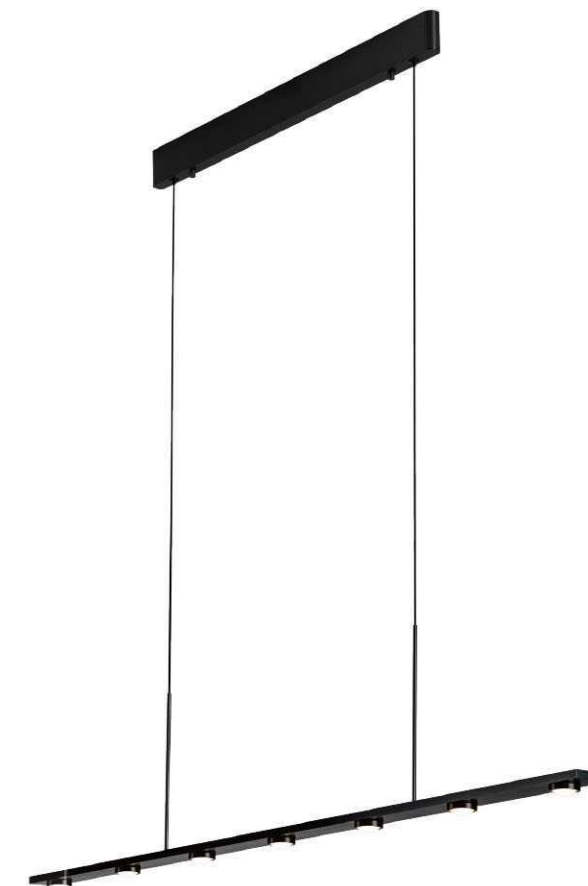

10 121462 001

极光

DETAILS

Material:
Aluminum

Lamp Shade:
Acrylic

Finishes:
Anodizing

Color Temp.: 3000K

CRI (Ra): ≥90

LED Rated Life: ≈50,000 Hours

ITEM NO. 121462
Wattage: 19W
Voltage: 220~240V
Size: 1303L x 50W x 1500H
Total Lumens: 2280
Delivered Lumens: 1596