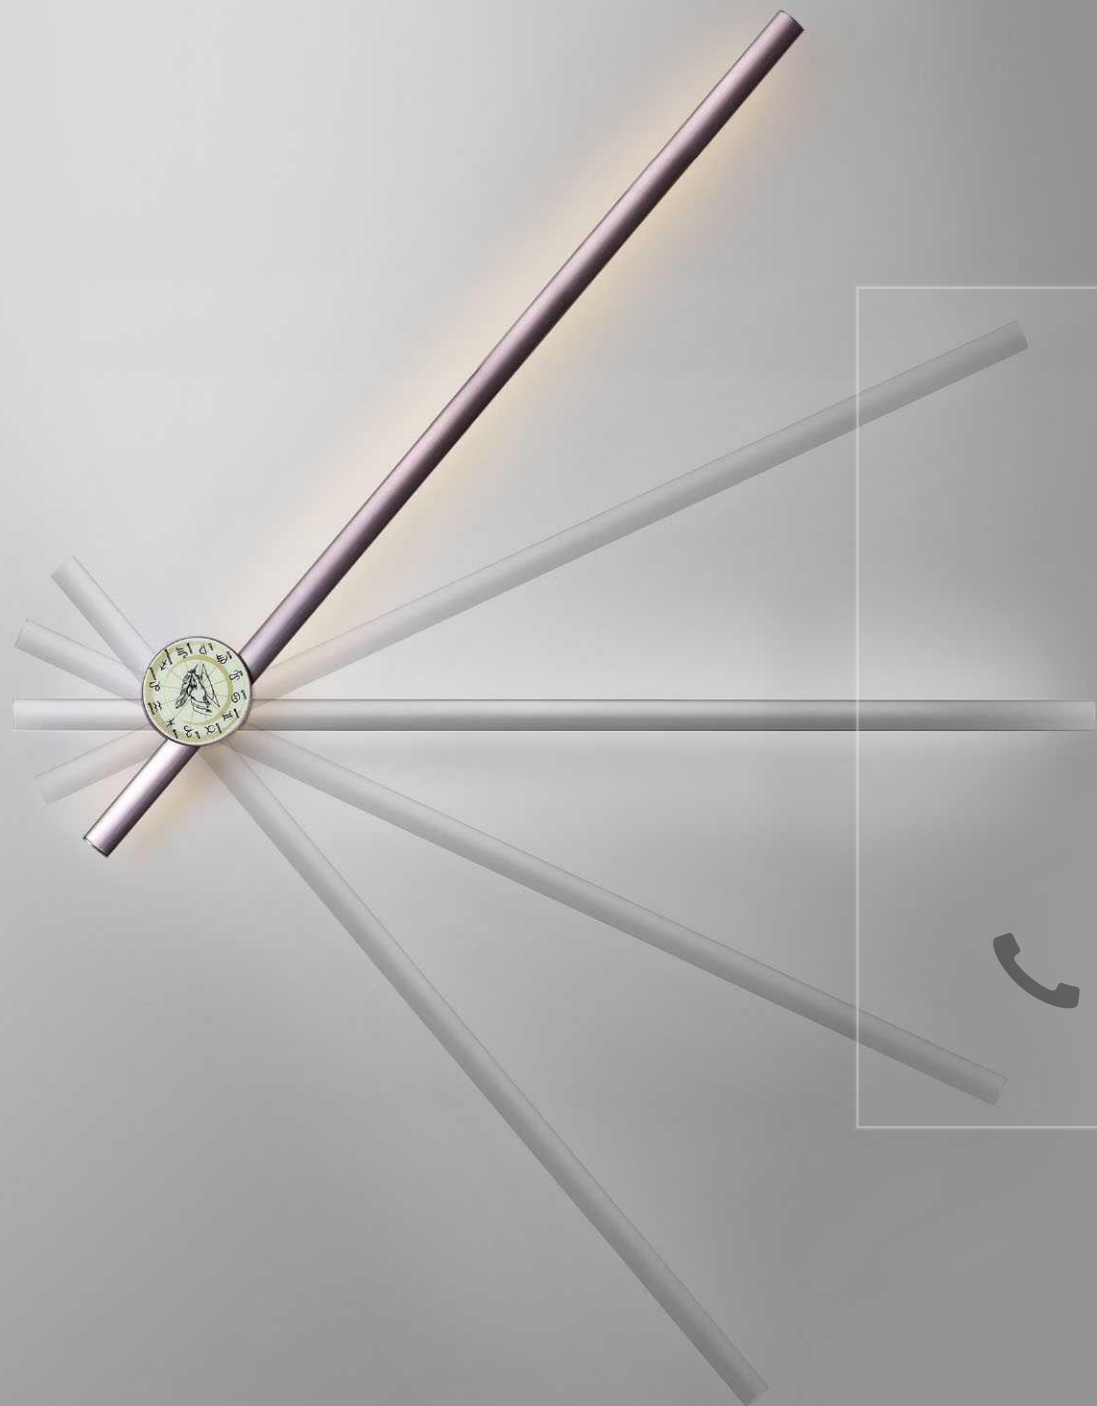

ITEM NO. 121059
 Wattage: 24.3W
 Voltage: 220~240V
 Size: Ø625 x (500~1500)H
 Total Lumens: 2916
 Delivered Lumens:

+ (86) 186-8880-7020

剑影

DETAILS
 Material: Aluminum
 Lamp Shade: Acrylic
 Finishes: Anodizing
 Color Temp.: 3000K
 CRI (Ra): ≥90
 LED Rated Life: ≈50,000 Hours