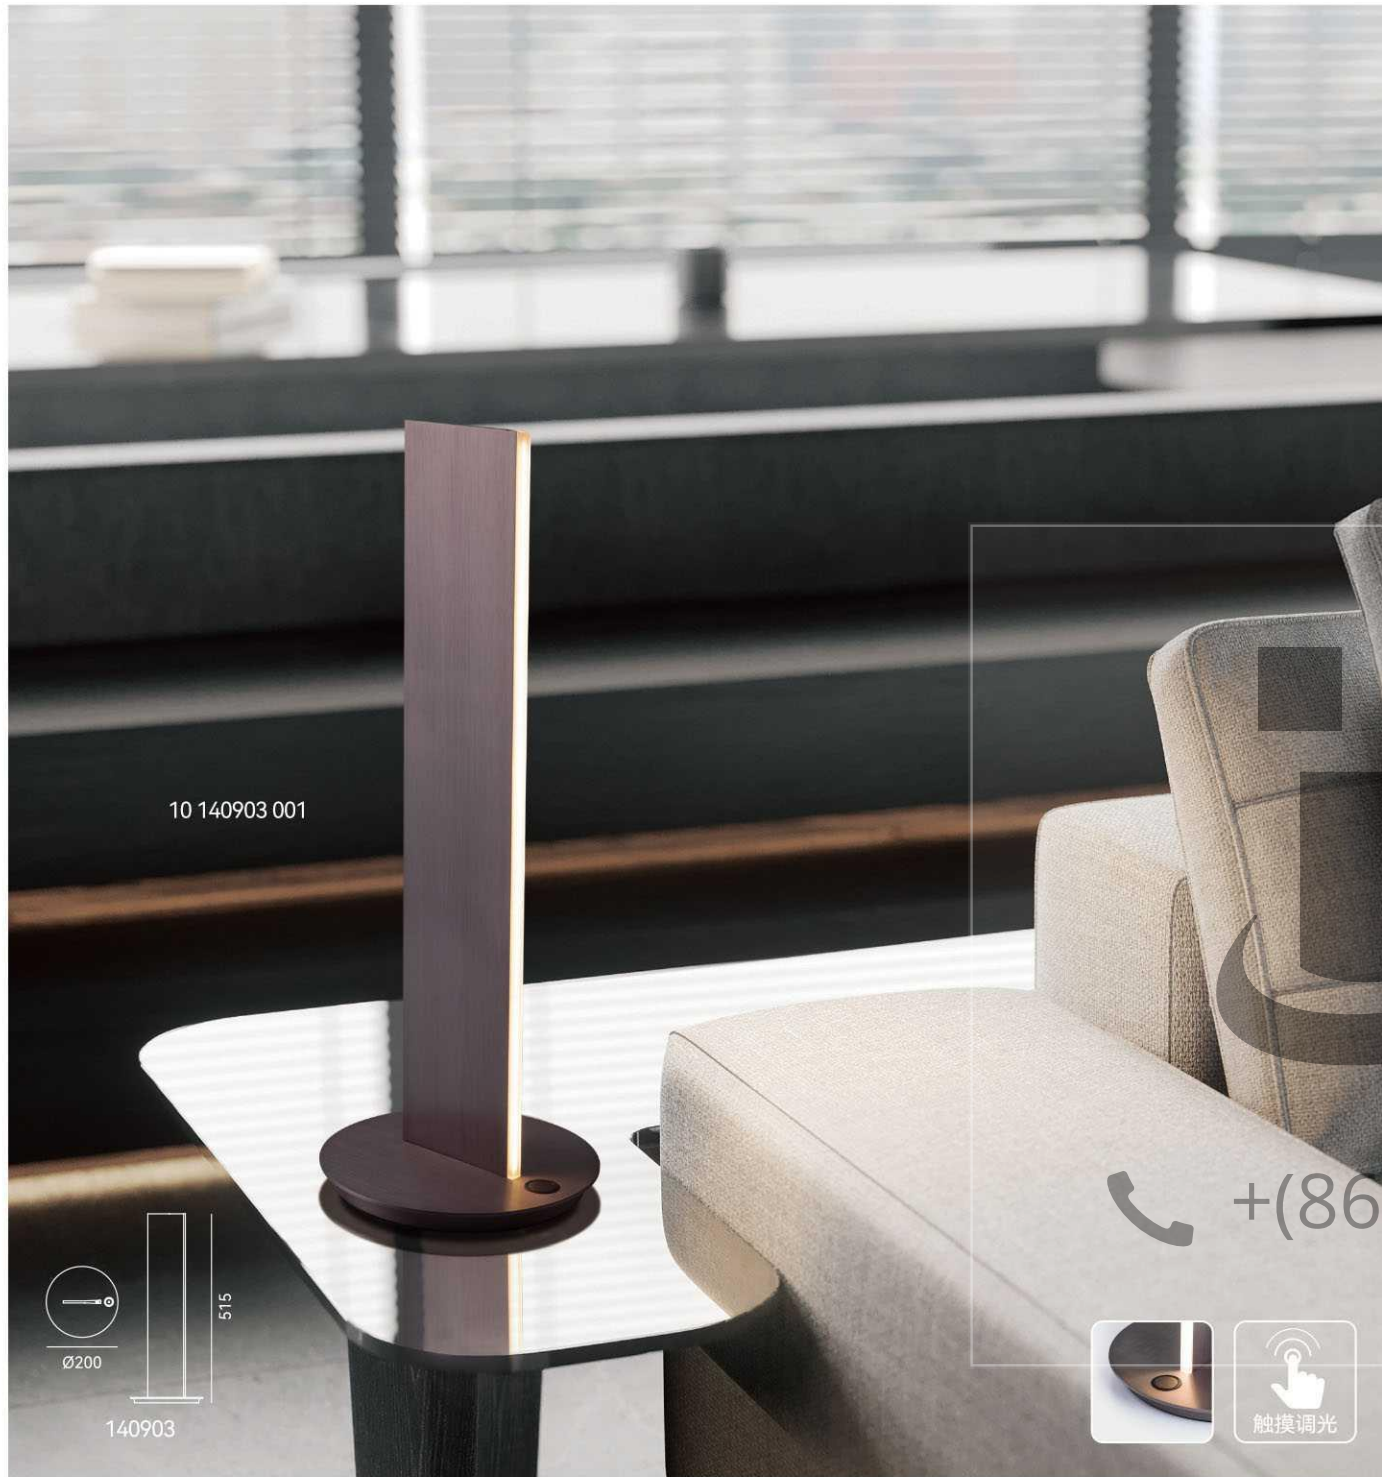

天际

DETAILS

Material: Aluminum
Lamp Shade: Acrylic
Color Temp.: 3000K
CRI (Ra): ≥90
LED Rated Life: ≈50,000 Hours

Finishes: Anodizing

ITEM NO. 140903
Wattage: 10W
Voltage: 220~240V
Size: Ø200 x 515H
Total Lumens: 1200
Delivered Lumens: 840