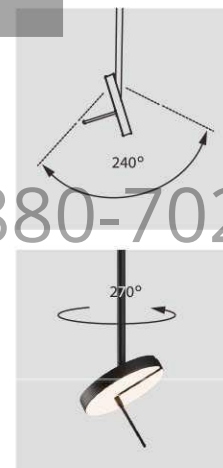

10 121122 002