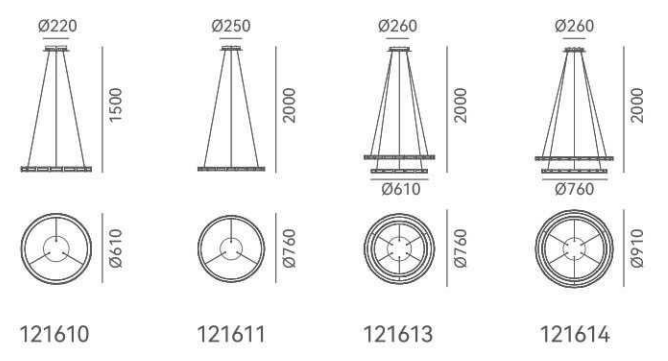

无限

DETAILS	ITEM NO.	121610	121611	121613	121614
Material: Aluminum+Steel+304	Wattage:	38W	44W	80W	92W
Lamp Shade: PC+PMMA	Voltage:	220~240V	220~240V	220~240V	220~240V
Finishes: Anodizing	Size:	Ø610 x 1500H	Ø760 x 2000H	Ø760 x 2000H	Ø910 x 2000H
	Total Lumens:	3800	4400	8000	9200
	Delivered Lumens:	1900	2200	4000	4600
	Color Temp.:	3000K			
	CRI (Ra):	≥80			
	LED Rated Life:	≈50,000 Hours