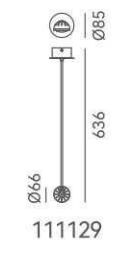

111129

星座

DETAILS

Material: Steel, Aluminum
Lamp Shade: Acrylic
Finishes: Anodizing, Baking Finish

Color Temp.: 3000K
CRI (Ra): ≥90
LED Rated Life: ≈50,000 Hours