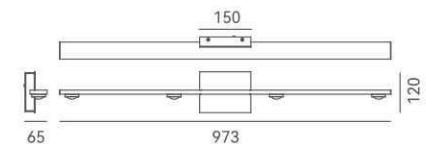

131327

极光

DETAILS

Material:
Aluminum

Lamp Shade:
Acrylic

Finishes:
Anodizing

Color Temp.: 3000K

CRI (Ra): ≥90

LED Rated Life: ≈50,000 Hours

ITEM NO.

Wattage:

Voltage:

Size:

Total Lumens:

Delivered Lumens:

131325

6W

220~240V

373L x 65W x 120H

720

504

131324

11W

220~240V

623L x 65W x 120H

1320

924

131327

11W

220~240V

973L x 65W x 120H

1320

924