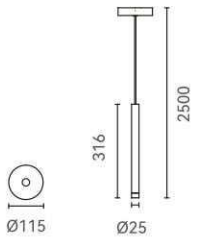

121304

歌德 CANDLE

DETAILS

Material:
Steel, Aluminum

Lamp Shade:
Acrylic

Finishes:
Anodizing,
Electroplating

Color Temp.: 2700K

CRI (Ra): ≥90

LED Rated Life: ≈50,000 Hours

ITEM NO.	121034
Wattage:	3.2W
Voltage:	220~240V
Size:	Ø115 x 2500H
Total Lumens:	384
Delivered Lumens: