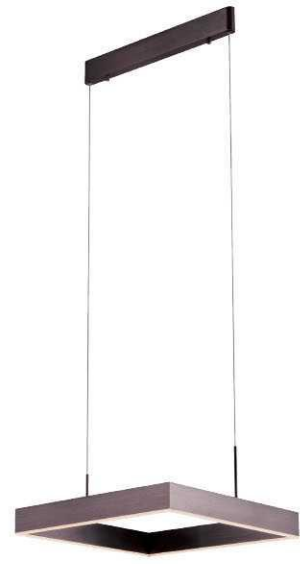

10 121114 001