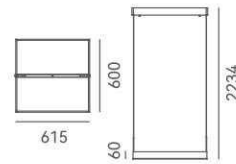

+ (86) 186-8880-7020

120283

天际

DETAILS

Material: Aluminum
Lamp Shade: Acrylic
Finishes: Anodizing

Color Temp.: 3000K
CRI (Ra): ≥90
LED Rated Life: ≈50,000 Hours

ITEM NO.	121114	120283	120284
Wattage:	21W	31W	42W
Voltage:	220~240V	220~240V	220~240V
Size:	480L x 450W x 2234H	615L x 600W x 2234H	774L x 753W x 2234H
Total Lumens:	2520	3720	5040
Delivered Lumens:	1764	2604	3528

天际

DETAILS

Material: Aluminum
Lamp Shade: Acrylic
Finishes: Anodizing

Color Temp.: 3000K
CRI (Ra): ≥90
LED Rated Life: ≈50,000 Hours

ITEM NO.	121113	120285	121078
Wattage:	51W	73W	93W
Voltage:	220~240V	220~240V	220~240V
Size:	630L x 600W x 2234H	774L x 753W x 2234H	935L x 904W x 2234H
Total Lumens:	6120	8760	11160
Delivered Lumens:	4284	6132	7812