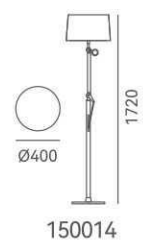

150014

+ (86) 186-8880-7020

风雅

DETAILS

Material: Aluminum
Lamp Shade: Fabric
Finishes: Anodizing, Electroplating

Color Temp.: 3000K
CRI (Ra): ≥80
LED Rated Life: ≈50,000 Hours