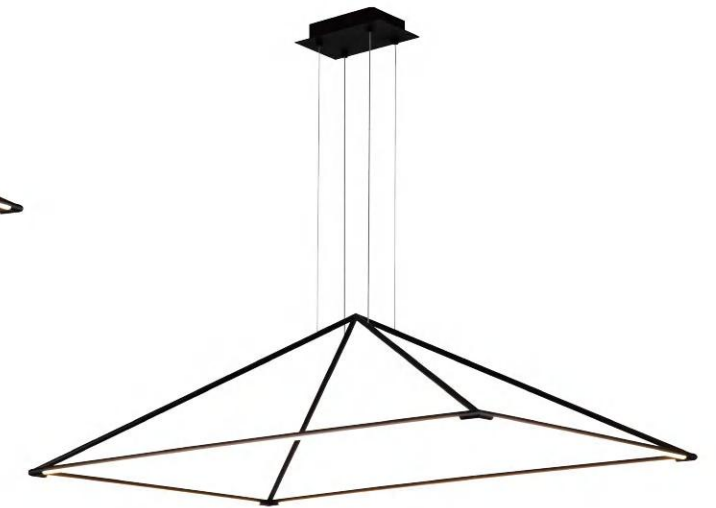

10 121127 002

86-8880 7020