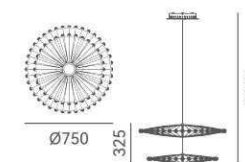

1020187

星辰

DETAILS

Material:
Steel, Stainles Steel

Lamp Shade:
Polycarbonate

Finishes:
Electroplating

Color Temp.: 3000K

CRI (Ra): ≥90

LED Rated Life: ≈50,000 Hours

ITEM NO.	1020187
Wattage:	32W+40W
Voltage:	220~240V
Size:	Ø750 x 1880H
Total Lumens:	8640
Delivered Lumens:	6048