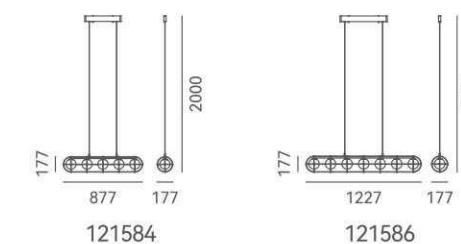

珠玑

DETAILS

Material:
Aluminum+Steel

Lamp Shade:
Glass

Finishes:
Electroplating

Color Temp.: 3000K

CRI (Ra): ≥90

LED Rated Life: ≈50,000 Hours

ITEM NO.	121584	121586
Wattage:	26W	37W
Voltage:	220~240V	220~240V
Size:	877 x 177 x 2000H	1227 x 177 x 2000H
Total Lumens:	2600	3700
Delivered Lumens:	1560	2220