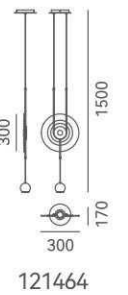

鎏金

DETAILS

Material: Aluminum
Lamp Shade: Acrylic
Finishes: Anodizing, Baking Finish

Color Temp.: 3000K
CRI (Ra): ≥ 90
LED Rated Life: $\approx 50,000$ Hours

ITEM NO. 121464
Wattage: 23W
Voltage: 220~240V
Size: 300L x 170W x 1500H
Total Lumens: 2760
Delivered Lumens: 1932