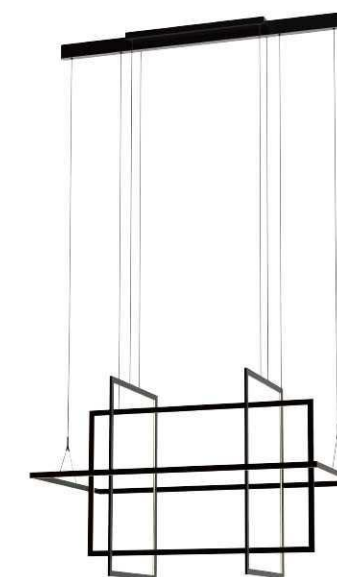

10 121463 001

叠光

DETAILS

Material:
Aluminum
Lamp Shade:
Acrylic
Finishes:
Anodizing

Color Temp.: 3000K
CRI (Ra): ≥90
LED Rated Life: ≈50,000 Hours

ITEM NO.	121423	121424	121463
Wattage:	72W	90W	99W
Voltage:	220~240V	220~240V	220~240V
Size:	850L x 500W x 1500H	1100L x 600W x 1500H	1350L x 750W x 1500H
Total Lumens:	8640	10800	11880
Delivered Lumens:	6048	7560	8316