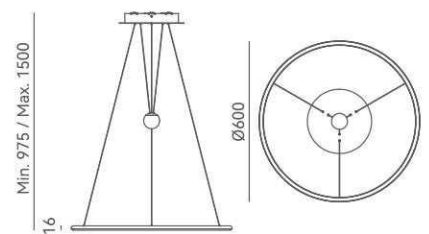

CRI (Ra): ≥90

LED Rated Life: ≈50,000 Hours

ITEM NO.	150575
Wattage:	9W
Voltage:	220~240V
Size:	910L x 250W x 1890H
Total Lumens:	1080
Delivered Lumens:	

 + (86) 186-8880-7020

1 1020229 101

1020229

LYRIC

DETAILS