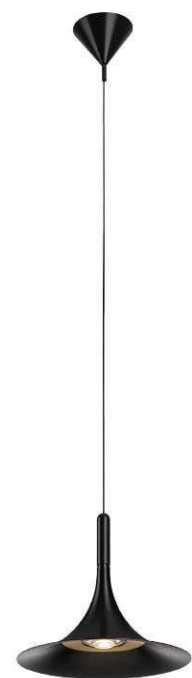

10 121664 101

JAZZ

DETAILS

Material:
Aluminum
Lamp Shade:
Acrylic
Finishes:
Anodizing

Color Temp.: 3000K
CRI (Ra): ≥90
LED Rated Life: ≈50,000 Hours

ITEM NO.	121663	121664
Wattage:	5W	5W
Voltage:	220~240V	220~240V
Size:	Ø160 x 2000H	Ø220 x 2000H
Total Lumens:	600	600
Delivered Lumens:	420	420