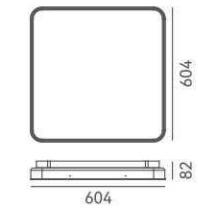

+ (86) 186-8880-7020

111083

雅彤

DETAILS

Material: Aluminum
Lamp Shade: Acrylic
Finishes: Anodizing

Color Temp.: 3000K
CRI (Ra): ≥90
LED Rated Life: ≈50,000 Hours

ITEM NO.	111080	111081	111082	111083	111084
Wattage:	20W	24W	30W	50W	80W
Voltage:	220~240V	220~240V	220~240V	220~240V	220~240V
Size:	204L x 204W x 72H	304L x 304W x 72H	404L x 404W x 74H	604L x 604W x 82H	804L x 804W x 94H
Total Lumens:	2400	2880	3600	6000	9600
Delivered Lumens:	1680	2016	2520	4200	6720