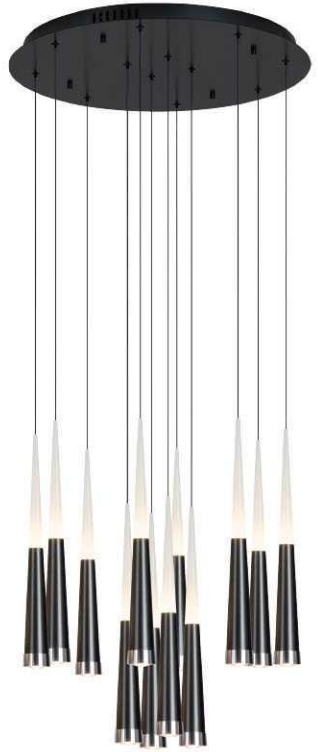

10 121498 102

华夏

DETAILS

Material:
Aluminum

Lamp Shade:
PMMA

Finishes:
Anodizing +
Spray Painting

Color Temp.: 3000K

CRI (Ra): ≥90

LED Rated Life: ≈50,000 Hours

ITEM NO.	121498	121499
Wattage:	94W	165W
Voltage:	220~240V	220~240V
Size:	Ø600 x 2500H	Ø800 x 2500H
Total Lumens:	9400	16500
Delivered Lumens:	5640	9900