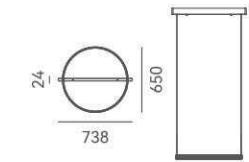

+ (86) 186-8880-7020

121602

天娇

DETAILS

Material:
Aluminum
Lamp Shade:
Acrylic
Finishes:
Anodizing

Color Temp.: 3000K
CRI (Ra): ≥80
LED Rated Life: ≈50,000 Hours

ITEM NO.	121601	121602	121604	121605
Wattage:	23W	26W	48W	58W
Voltage:	220~240V	220~240V	220~240V	220~240V
Size:	590 x 500 x 1500H	650 x 738 x 1500H	650 x 738 x 1500H	800 x 888 x 1500H
Total Lumens:	2300	2600	4800	5800
Delivered Lumens:	1610	1820	3360	4060