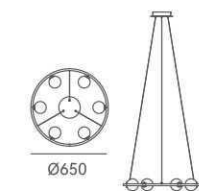

+ (86) 186-8880-7020

121563

珍珠

DETAILS

Material: Aluminum+Steel

Lamp Shade: Glass

Finishes: Anodizing + Spray Painting

Color Temp.: 3000K

CRI (Ra): ≥90

LED Rated Life: ≈50,000 Hours

ITEM NO.	121562	121563	121564	121565
Wattage:	11W	22W	33W	22W
Voltage:	220~240V	220~240V	220~240V	220~240V
Size:	450x150x1500H	Ø650x1500H	Ø800x1500H	1225x100x1500H
Total Lumens:	1100	2200	3300	2200
Delivered Lumens:	660	1320	1980	1320