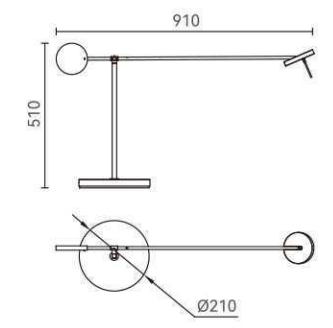

Touch Dimmer

140941

无形

DETAILS

Material: Steel, Aluminum
 Lamp Shade: Acrylic
 Finishes: Spray Painting

Color Temp.: 3000K
 CRI (Ra): ≥90
 LED Rated Life: ≈50,000 Hours

ITEM NO. 140941
 Wattage: 9W
 Voltage: 220~240V
 Size: 910L x 210W x 510H
 Total Lumens: 1080
 Delivered Lumens: