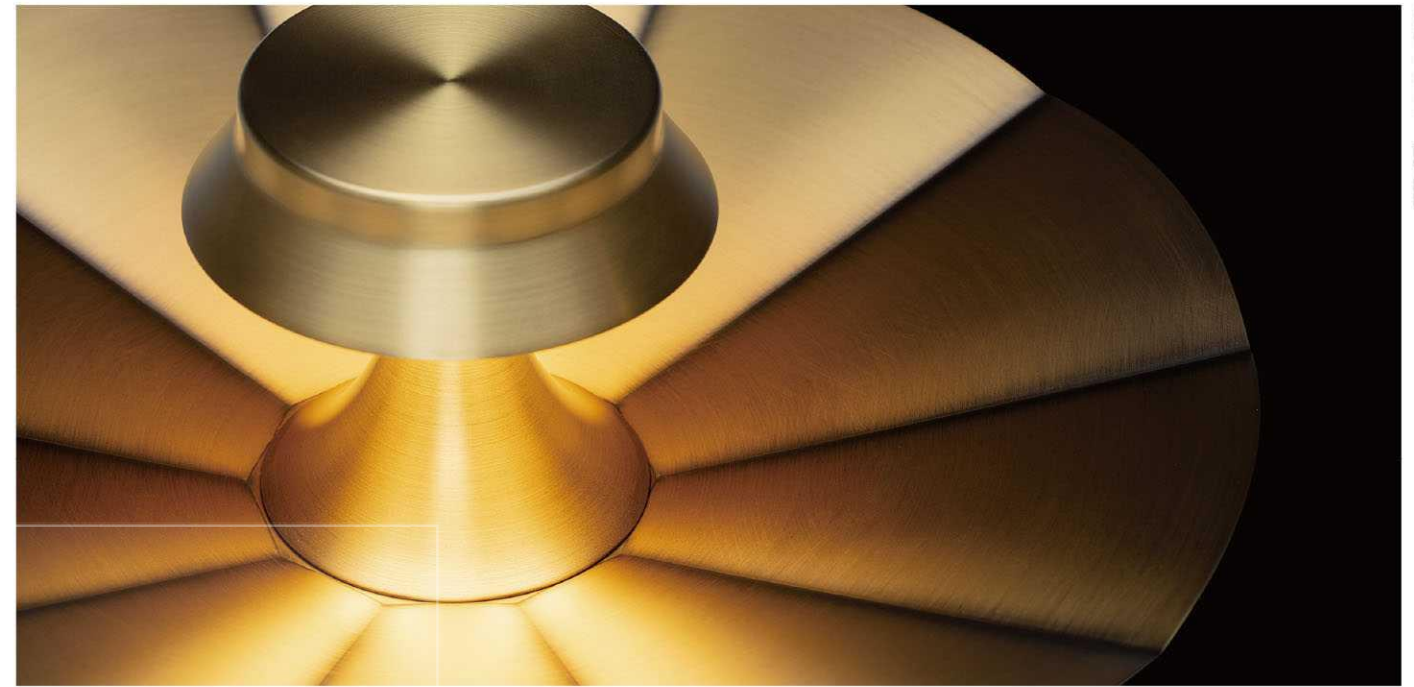

10 131271 001