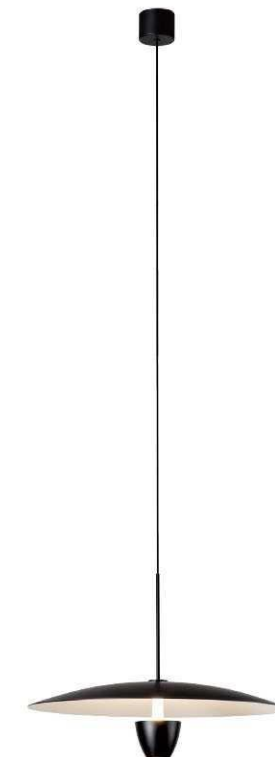

10 121170 008

+ (86) 186-8880-7020