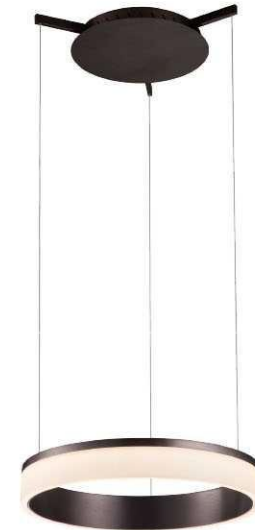

Lamp Shade:
PC

Finishes:
Anodizing

Color Temp.: 3000K

CRI (Ra): ≥90

LED Rated Life: ≈50,000 Hours

ITEM NO.	121673	121674
Wattage:	125W	154W
Voltage:	220~240V	220~240V
Size:	Ø675 x 1500H	Ø809 x 1500H
Total Lumens:	12500	15400
Delivered Lumens:	2700	3300