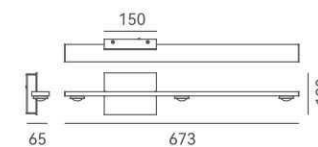

131326

极光

DETAILS

Material:
Aluminum

Lamp Shade:
Acrylic

Finishes:
Anodizing

Color Temp.: 3000K

CRI (Ra): ≥90

LED Rated Life: ≈50,000 Hours

ITEM NO. 131323

Wattage: 8W

Voltage: 220~240V

Size: 575L x 65W x 120H

Total Lumens: 960

Delivered Lumens: 672

ITEM NO. 131326

Wattage: 8W

Voltage: 220~240V

Size: 673L x 65W x 120H

Total Lumens: 960

Delivered Lumens: 672