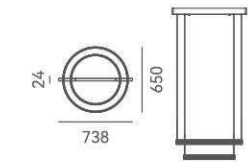

+ (86) 186-8880-7020

121604

天娇

DETAILS

Material:
Aluminum
Lamp Shade:
Acrylic
Finishes:
Anodizing

Color Temp.: 3000K
CRI (Ra): ≥80
LED Rated Life: ≈50,000 Hours

ITEM NO.	121601	121602	121604	121605
Wattage:	23W	26W	48W	58W
Voltage:	220~240V	220~240V	220~240V	220~240V
Size:	590 x 500 x 1500H	650 x 738 x 1500H	650 x 738 x 1500H	800 x 888 x 1500H
Total Lumens:	2300	2600	4800	5800
Delivered Lumens:	1610	1820	3360	4060