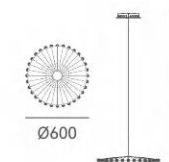

+ (86) 186-8880-7020

1020184

星辰

DETAILS

Material:
Steel, Stainless Steel

Lamp Shade:
Polycarbonate

Finishes:
Electroplating

Color Temp.: 3000K

CRI (Ra): ≥90

LED Rated Life: ≈50,000 Hours

ITEM NO.

1020184

1020185

1020186

Wattage:

32W

40W

54W

Voltage:

220~240V

220~240V

220~240V

Size:

Ø600 x 1620H

Ø750 x 1650H

Ø1000 x 1720H

Total Lumens:

3840

4800

6480

Delivered Lumens:

2688

3360

4536