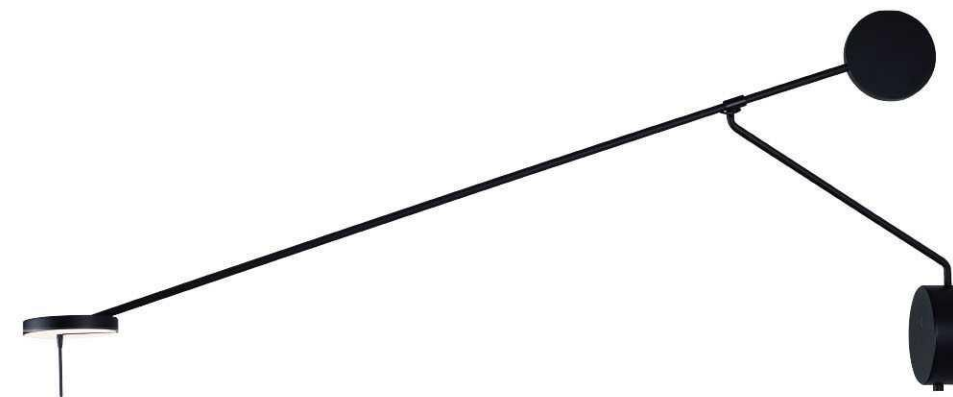

10 131141 002