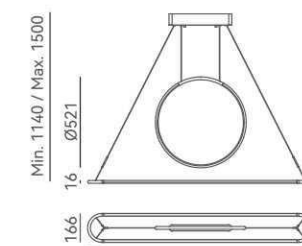

1 1020231 101

1 1020232 101

Up And Down

Up And Down

+ (86) 186-8880-7020

1294
1020231

1294
1020232

LYRIC