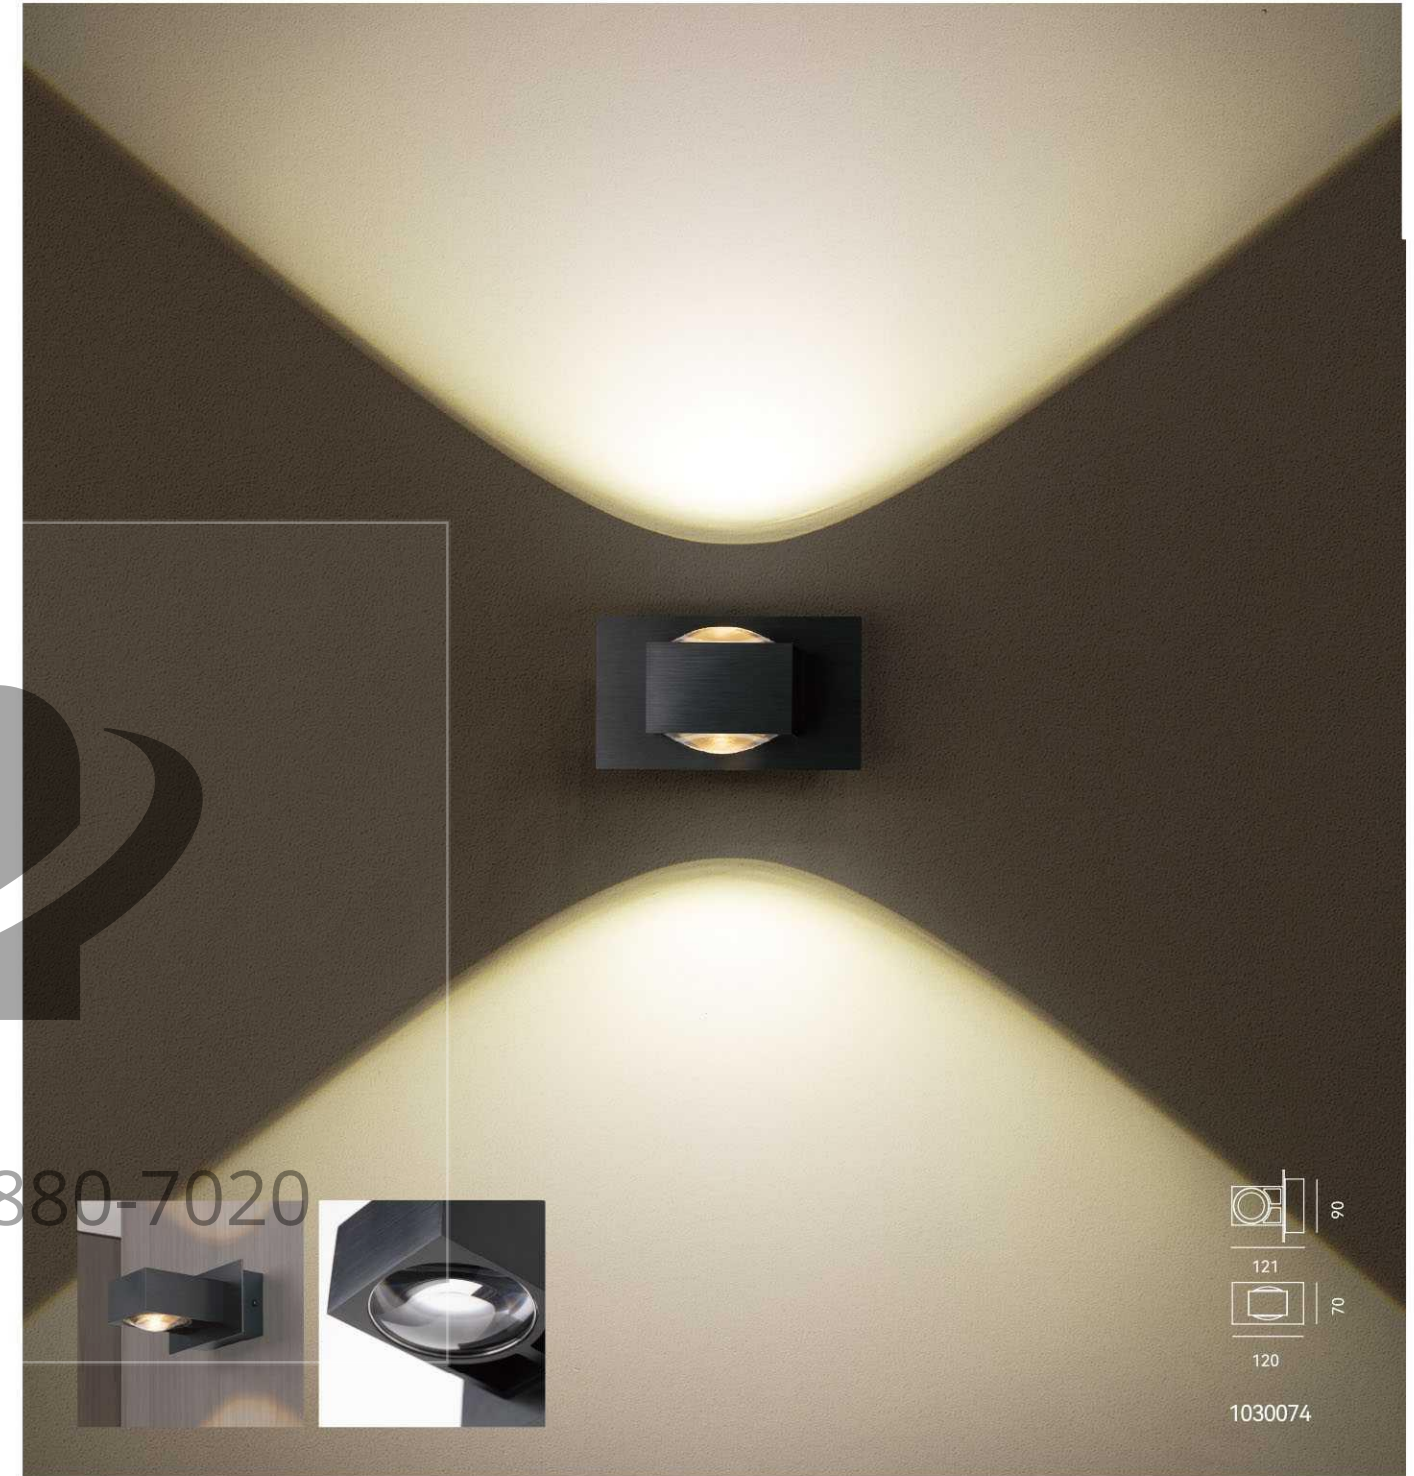

1030074

灯塔

DETAILS

Material:
Steel, Aluminum

Color Temp.: 3000K

CRI (Ra): ≥90

Lamp Shade:
Acrylic

LED Rated Life: ≈50,000 Hours

Finishes:
Anodizing

ITEM NO.	1030074
Wattage:	8W
Voltage:	220~240V
Size:	120L x 121W x 70H
Total Lumens:	960
Delivered Lumens:	672