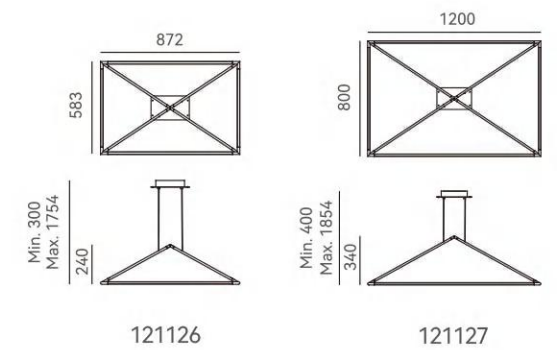

TUBS

DETAILS

Material:
Steel, Aluminum

Lamp Shade:
Polycarbonate

Finishes:
Spray Painting

Color Temp.: 3000K

CRI (Ra): ≥90

LED Rated Life: ≈50,000 Hours

ITEM NO.

1020228

1020227

Wattage:

36W

48W

Voltage:

220-240V

220-240V

Size:

872L x 583W x (300~1754)H

1200L x 800W x (400~1854)H

Total Lumens:

4320

5760

Delivered Lumens: