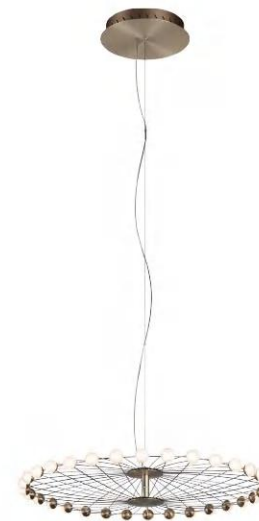

1 1020184 001