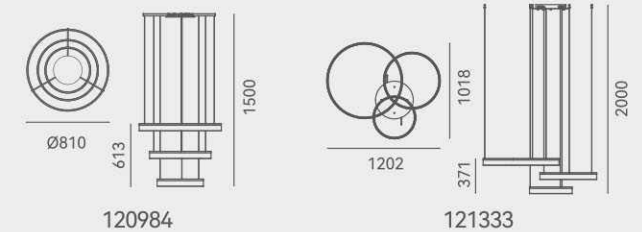

光环

DETAILS

Material:
Steel, Aluminum
Lamp Shade:
Acrylic
Finishes:
Baking Finish

Color Temp.: 3000K
CRI (Ra): ≥90
LED Rated Life: ≈50,000 Hours

ITEM NO.	120984	121333
Wattage:	17W+23W+30W	17W+30W+23W
Voltage:	220~240V	220~240V
Size:	Ø810 x 1500H	1202L x 1018W x 2000H
Total Lumens:	8400	8400
Delivered Lumens:	5880	5880