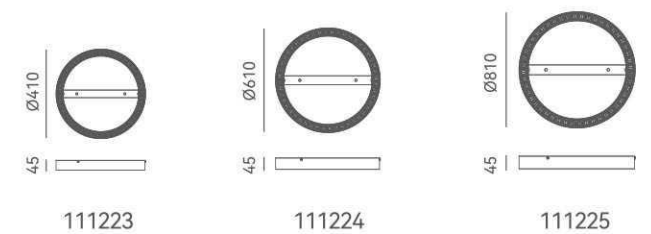

繁星

DETAILS

Material:
Aluminum+碳钢

Lamp Shade:
ABS+PMMA

Finishes:
Anodizing, Electroplating

Color Temp.: 3000K

CRI (Ra): ≥90

LED Rated Life: ≈50,000 Hours

ITEM NO.	111223	111224	111225
Wattage:	35W	45W	55W
Voltage:	220~240V	220~240V	220~240V
Size:	Ø410 x 45H	Ø610 x 45H	Ø810 x 45H
Total Lumens:	3500	4500	4500
Delivered Lumens:	1750	2250	2250