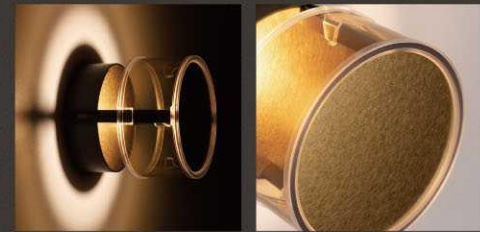

1130001

赤铁

DETAILS

Material:
PC+Aluminum+304

Color Temp.: 3000K

CRI (Ra): ≥90

Lamp Shade:
PMMA+PC

LED Rated Life: ≈50,000 Hours

Finishes:
Anodizing+
Electroplating

ITEM NO.	1130001
Wattage:	4W
Voltage:	220~240V
Size:	Ø123x120H
Total Lumens:	200
Delivered Lumens:	400