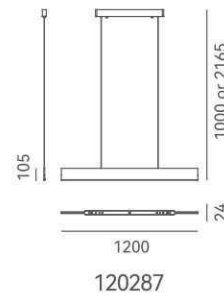

+ (86) 186-8880-7020

120287

天际

DETAILS

Material:
Aluminum
Lamp Shade:
Acrylic
Finishes:
Anodizing

Color Temp.: 3000K
CRI (Ra): ≥90
LED Rated Life: ≈50,000 Hours

ITEM NO.	120286	120287	120288
Wattage:	21W	26W	36W
Voltage:	220~240V	220~240V	220~240V
Size:	900L x 24W x 1500H	1200L x 24W x (1000 or 2165)H	1500L x 24W x 2165H
Total Lumens:	2520	3120	4320
Delivered Lumens:	1764	2184	3024