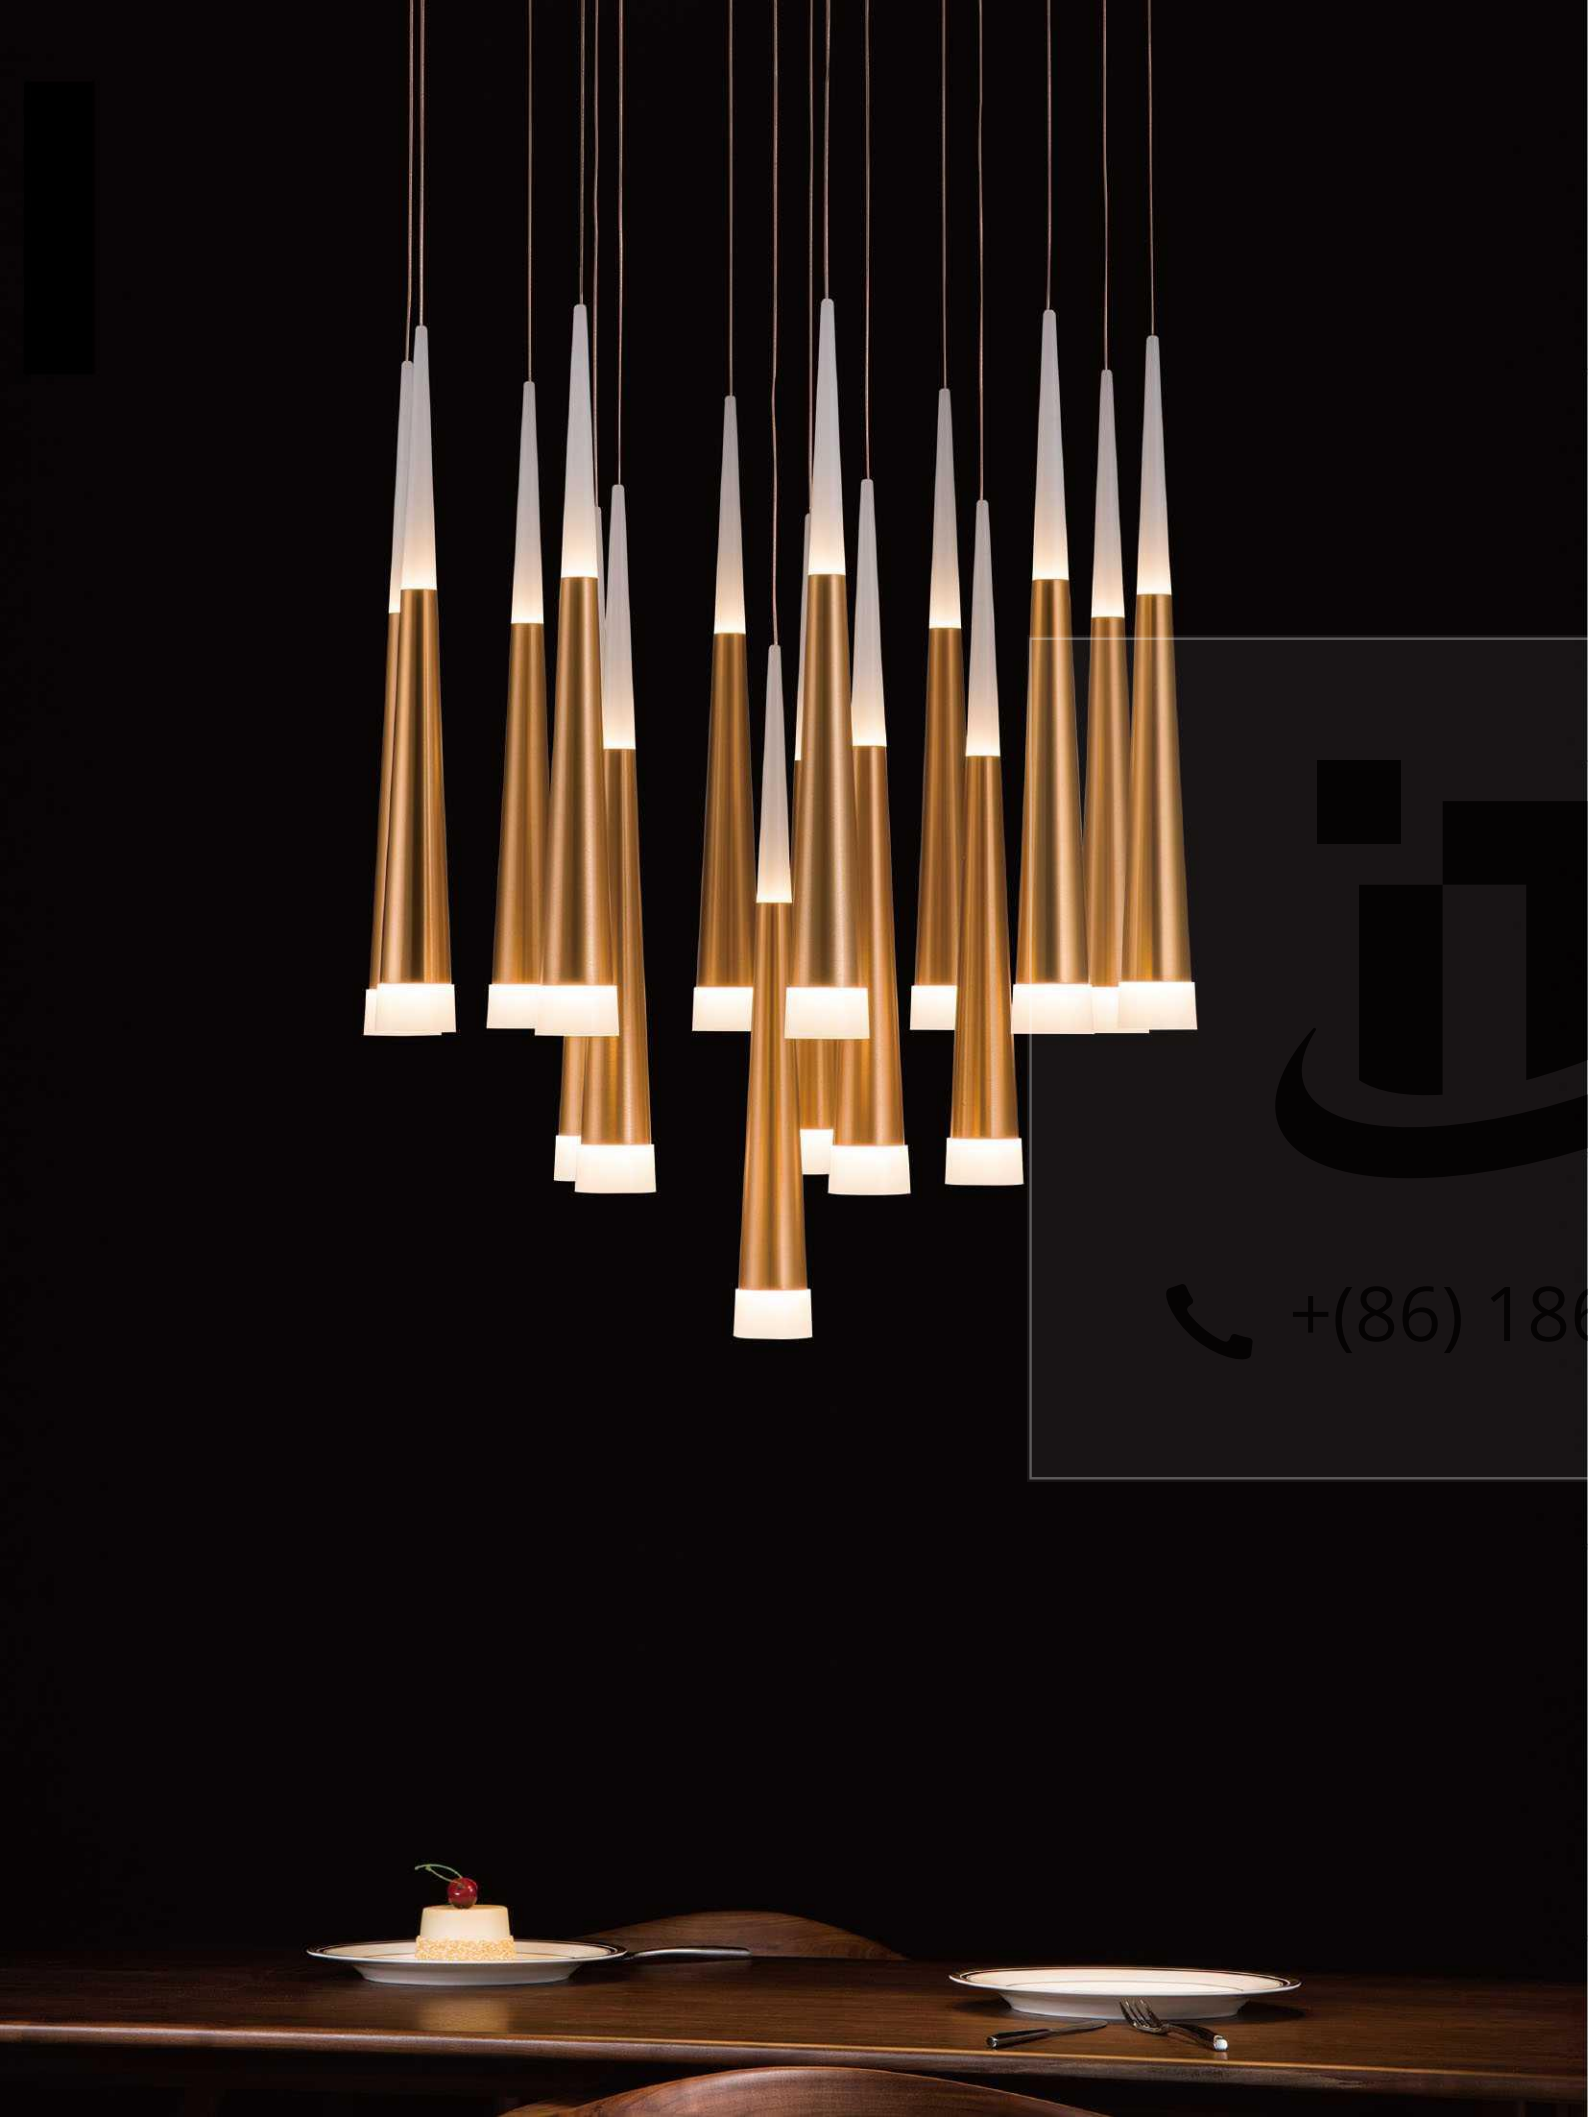

ITEM NO.	121040	121041
Wattage:	210W (28-light)	275W (36-light)
Voltage:	220~240V	220~240V
Size:	Ø850 x 3000H	Ø1050 x 3000H
Total Lumens:	25200	33000
Delivered Lumens:	17640	23100

 + (86) 186-8880-7020