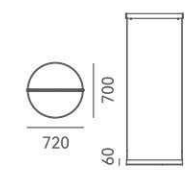

+ (86) 186-8880-7020

120281

天际

DETAILS

Material: Aluminum
Lamp Shade: Acrylic
Finishes: Anodizing

Color Temp.: 3000K
CRI (Ra): ≥90
LED Rated Life: ≈50,000 Hours

ITEM NO.	120280	120281	121156	121334
Wattage:	22W	31W	35W	22W+31W+35W
Voltage:	220~240V	220~240V	220~240V	220~240V
Size:	571L x 550W x (1000 or 2322)H	720L x 700W x 2236H	870L x 850W x 2234H	1434L x 1094W x 2000H
Total Lumens:	2640	3720	4200	10560
Delivered Lumens:	1848	2604	2940	7392