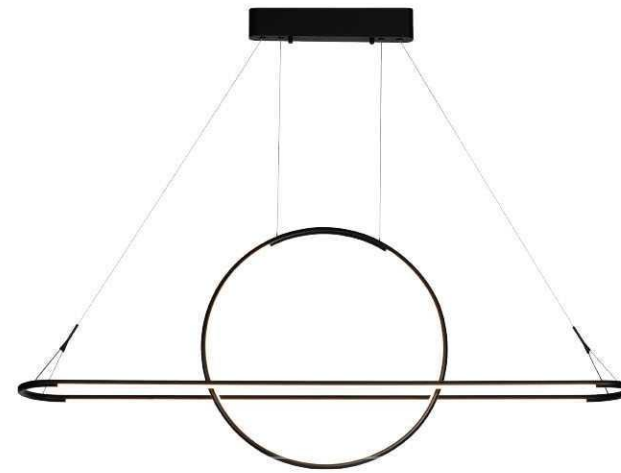

10 150575 102

+ (86) 186-8880-7020

无形

DETAILS

Material:
Steel, Aluminum

Lamp Shade:
Acrylic

Finishes:
Spray Painting

Color Temp.: 3000K

CRI (Ra): ≥90

LED Rated Life: ≈50,000 Hours

ITEM NO.	150575
Wattage:	9W
Voltage:	220~240V
Size:	910L x 250W x 1890H
Total Lumens:	1080
Delivered Lumens:	

 + (86) 186-8880-7020

1 1020229 101

1020229

LYRIC

DETAILS

Material:	Steel, Aluminum	Color Temp.:	3000K
Lamp Shade:	Acrylic	CRI (Ra):	≥90
Finishes:	Anodizing, Spray Painting	LED Rated Life:	≈50,000 Hours

ITEM NO.	1020229
Wattage:	24W
Voltage:	220~240V
Size:	Ø600 x (975~1500)H
Total Lumens:	2880
Delivered Lumens:	

1 1020231 101

1 1020232 101

Up And Down

Up And Down

+ (86) 186-8880-7020

1294
1020231

1294
1020232

LYRIC