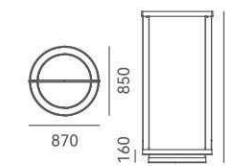

121079

天际

DETAILS

Material: Aluminum
Lamp Shade: Acrylic
Finishes: Anodizing

Color Temp.: 3000K
CRI (Ra): ≥90
LED Rated Life: ≈50,000 Hours

ITEM NO.	120282	121077	121079
Wattage:	53W	89W	67W
Voltage:	220~240V	220~240V	220~240V
Size:	721L x 700W x (1000 or 2236)H	870L x 850W x 1734H	870L x 850W x 2234H
Total Lumens:	6360	10680	8040
Delivered Lumens:	4452	7476	5628