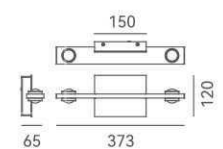

+ (86) 186-8880-7020

131321

极光

DETAILS

Material: Aluminum
Lamp Shade: Acrylic
Finishes: Anodizing

Color Temp.: 3000K
CRI (Ra): ≥90
LED Rated Life: ≈50,000 Hours

ITEM NO.	131321	131319	131322
Wattage:	11W	22W	22W
Voltage:	220~240V	220~240V	220~240V
Size:	373L x 65W x 120H	623L x 65W x 120H	973L x 65W x 120H
Total Lumens:	1320	2640	2640
Delivered Lumens:	924	1848	1848