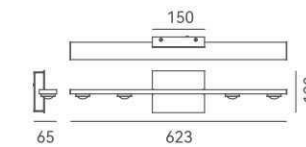

+(86) 186-8880-7020

131324

极光

DETAILS

Material:
Aluminum

Lamp Shade:
Acrylic

Finishes:
Anodizing

Color Temp.: 3000K

CRI (Ra): ≥90

LED Rated Life: ≈50,000 Hours

ITEM NO.

Wattage:

Voltage:

Size:

Total Lumens:

Delivered Lumens:

131325

6W

220~240V

373L x 65W x 120H

720

504

131324

11W

220~240V

623L x 65W x 120H

1320

924

131327

11W

220~240V

973L x 65W x 120H

1320

924