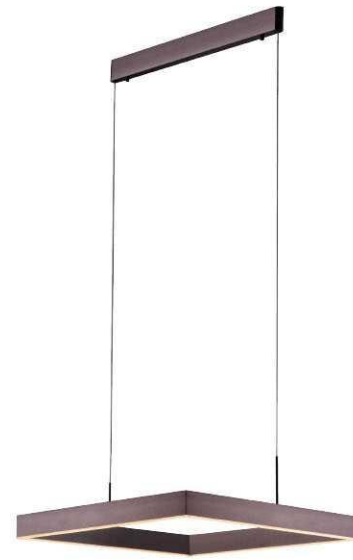

10 120283 001