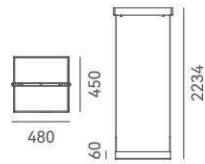

+ (86) 186-8880-7020

121114

天际

DETAILS

Material: Aluminum
Lamp Shade: Acrylic
Finishes: Anodizing

Color Temp.: 3000K
CRI (Ra): ≥90
LED Rated Life: ≈50,000 Hours

ITEM NO.	121114	120283	120284
Wattage:	21W	31W	42W
Voltage:	220~240V	220~240V	220~240V
Size:	480L x 450W x 2234H	615L x 600W x 2234H	774L x 753W x 2234H
Total Lumens:	2520	3720	5040
Delivered Lumens:	1764	2604	3528

天际

DETAILS

Material: Aluminum
Lamp Shade: Acrylic
Finishes: Anodizing

Color Temp.: 3000K
CRI (Ra): ≥90
LED Rated Life: ≈50,000 Hours

ITEM NO.	121113	120285	121078
Wattage:	51W	73W	93W
Voltage:	220~240V	220~240V	220~240V
Size:	630L x 600W x 2234H	774L x 753W x 2234H	935L x 904W x 2234H
Total Lumens:	6120	8760	11160
Delivered Lumens:	4284	6132	7812