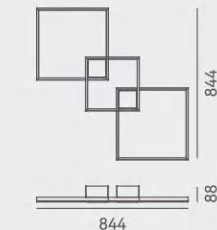

1010106

矩阵

DETAILS

Material:
Aluminum

Lamp Shade:
Acrylic

Finishes:
Baking Finish

Color Temp.: 3000K

CRI (Ra): ≥90

LED Rated Life: ≈50,000 Hours

ITEM NO.	1010103	1010104	1010105	1010106
Wattage:	31W	31W	47W	47W
Voltage:	220~240V	220~240V	220~240V	220~240V
Size:	571L x 571W x 88H	571L x 571W x 88H	721L x 721W x 88H	844L x 844W x 88H
Total Lumens:	3720	3720	5640	5640
Delivered Lumens:	2604	2604	3948	3948