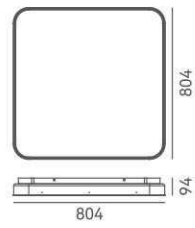

111084

雅彤

DETAILS

Material: Aluminum
Lamp Shade: Acrylic
Finishes: Anodizing

Color Temp.: 3000K
CRI (Ra): ≥90
LED Rated Life: ≈50,000 Hours

ITEM NO.	111080	111081	111082	111083	111084
Wattage:	20W	24W	30W	50W	80W
Voltage:	220~240V	220~240V	220~240V	220~240V	220~240V
Size:	204L x 204W x 72H	304L x 304W x 72H	404L x 404W x 74H	604L x 604W x 82H	804L x 804W x 94H
Total Lumens:	2400	2880	3600	6000	9600
Delivered Lumens:	1680	2016	2520	4200	6720