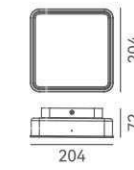

+ (86) 186-8880-7020

111080

雅彤

DETAILS

Material: Aluminum
Lamp Shade: Acrylic
Finishes: Anodizing

Color Temp.: 3000K
CRI (Ra): ≥90
LED Rated Life: ≈50,000 Hours

ITEM NO.	111080	111081	111082	111083	111084
Wattage:	20W	24W	30W	50W	80W
Voltage:	220~240V	220~240V	220~240V	220~240V	220~240V
Size:	204L x 204W x 72H	304L x 304W x 72H	404L x 404W x 74H	604L x 604W x 82H	804L x 804W x 94H
Total Lumens:	2400	2880	3600	6000	9600
Delivered Lumens:	1680	2016	2520	4200	6720