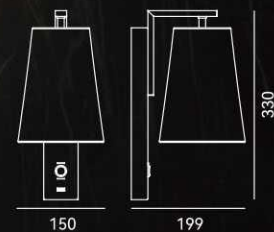

131146

玉泽

DETAILS

Material:
Steel

Lamp Shade:
Fabric

Finishes:
Baking Finish

Color Temp.: 3000K

CRI (Ra): ≥ 80

LED Rated Life: $\approx 50,000$ Hours

ITEM NO. 131146

Wattage: E14 LED 1 x Max.4W

Voltage: 220~240V

Size: 150L x 199W x 330H

Total Lumens: 480

Delivered Lumens: 288