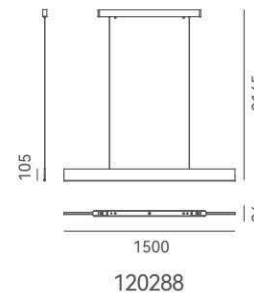

120288

天际

DETAILS

Material:
Aluminum
Lamp Shade:
Acrylic
Finishes:
Anodizing

Color Temp.: 3000K
CRI (Ra): ≥90
LED Rated Life: ≈50,000 Hours

ITEM NO.	120286	120287	120288
Wattage:	21W	26W	36W
Voltage:	220~240V	220~240V	220~240V
Size:	900L x 24W x 1500H	1200L x 24W x (1000 or 2165)H	1500L x 24W x 2165H
Total Lumens:	2520	3120	4320
Delivered Lumens:	1764	2184	3024