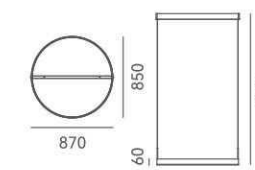

+ (86) 186-8880-7020

121156

天际

DETAILS

Material: Aluminum
Lamp Shade: Acrylic
Finishes: Anodizing

Color Temp.: 3000K
CRI (Ra): ≥90
LED Rated Life: ≈50,000 Hours

ITEM NO.	120280	120281	121156	121334
Wattage:	22W	31W	35W	22W+31W+35W
Voltage:	220~240V	220~240V	220~240V	220~240V
Size:	571L x 550W x (1000 or 2322)H	720L x 700W x 2236H	870L x 850W x 2234H	1434L x 1094W x 2000H
Total Lumens:	2640	3720	4200	10560
Delivered Lumens:	1848	2604	2940	7392