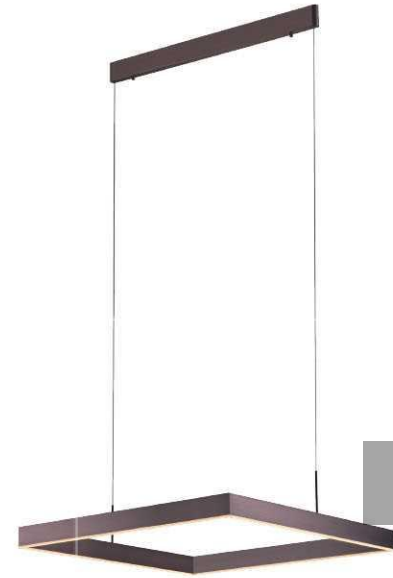

10 120284 001