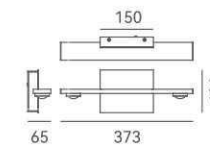

+(86) 186-8880-7020

131325

极光

DETAILS

Material:
Aluminum

Lamp Shade:
Acrylic

Finishes:
Anodizing

Color Temp.: 3000K

CRI (Ra): ≥90

LED Rated Life: ≈50,000 Hours

ITEM NO.

Wattage:

Voltage:

Size:

Total Lumens:

Delivered Lumens:

131325

6W

220~240V

373L x 65W x 120H

720

504

131324

11W

220~240V

623L x 65W x 120H

1320

924

131327

11W

220~240V

973L x 65W x 120H

1320

924