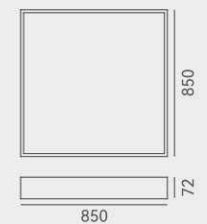

1010127

璀璨

DETAILS
Material: Aluminum
Lamp Shade: Polystyrene
Finishes: Baking Finish Anodizing
Color Temp.: 3000K
CRI (Ra): ≥90
LED Rated Life: ≈50,000 Hours

ITEM NO.	1010069	1010070	1010127
Wattage:	31W	54W	70W
Voltage:	220~240V	220~240V	220~240V
Size:	450L x 450W x 65H	600L x 600W x 65H	850L x 850W x 72H
Total Lumens:	3720	6480	8400
Delivered Lumens:	2604	4536	5880