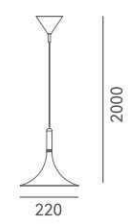

121663

121664

JAZZ

DETAILS

Material:
Aluminum
Lamp Shade:
Acrylic
Finishes:
Anodizing

Color Temp.: 3000K
CRI (Ra): ≥90
LED Rated Life: ≈50,000 Hours

ITEM NO.	121663	121664
Wattage:	5W	5W
Voltage:	220~240V	220~240V
Size:	Ø160 x 2000H	Ø220 x 2000H
Total Lumens:	600	600
Delivered Lumens:	420	420