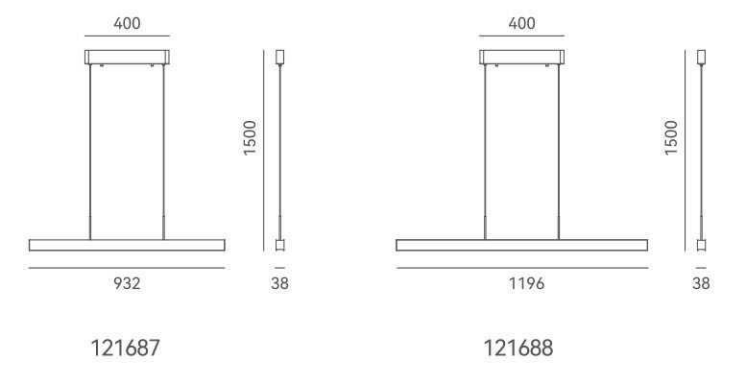

繁星

DETAILS	
Material: Aluminum	Color Temp.: 3000K
Lamp Shade: ABS+PMMA	CRI (Ra): ≥90
Finishes: Anodizing, Electroplating	LED Rated Life: ≈50,000 Hours

ITEM NO.	121687	121688
Wattage:	35W	45W
Voltage:	220~240V	220~240V
Size:	930 x 38 x 1500H	1196 x 38 x 1500H
Total Lumens:	3500	4500
Delivered Lumens:	1750	2250