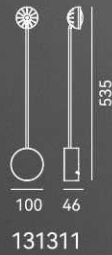

+ (86) 186-8880-7020

星座

DETAILS

Material: Aluminum
Lamp Shade: Acrylic
Finishes: Anodizing

Color Temp.: 3000K
CRI (Ra): ≥90
LED Rated Life: ≈50,000 Hours