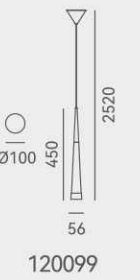

120099

+ (86) 186-8880-7020

银河

DETAILS

Material: Aluminum
Lamp Shade: Acrylic
Finishes: Anodizing

Color Temp.: 3000K
CRI (Ra): ≥80
LED Rated Life: ≈50,000 Hours

ITEM NO. 120102
Wattage: 32.5W (5-light)
Voltage: 220~240V
Size: 700L x 56W x 2000H
Total Lumens: 3900
Delivered Lumens: 2730

银河

DETAILS

Material: Aluminum
Lamp Shade: Acrylic
Finishes: Anodizing

Color Temp.: 3000K
CRI (Ra): ≥80
LED Rated Life: ≈50,000 Hours

ITEM NO. 120099
Wattage: 6.5W
Voltage: 220~240V
Size: Ø100 x 2520H
Total Lumens: 780
Delivered Lumens: 546