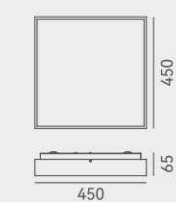

+ (86) 186-8880-7020

1010069

璀璨

DETAILS
Material: Aluminum
Lamp Shade: Polystyrene
Finishes: Baking Finish Anodizing
Color Temp.: 3000K
CRI (Ra): ≥90
LED Rated Life: ≈50,000 Hours

ITEM NO.	1010069	1010070	1010127
Wattage:	31W	54W	70W
Voltage:	220~240V	220~240V	220~240V
Size:	450L x 450W x 65H	600L x 600W x 65H	850L x 850W x 72H
Total Lumens:	3720	6480	8400
Delivered Lumens:	2604	4536	5880