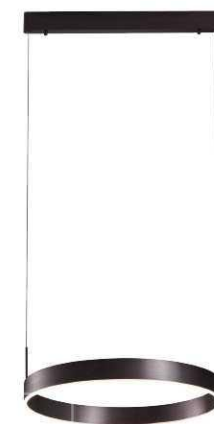

10 120280 001