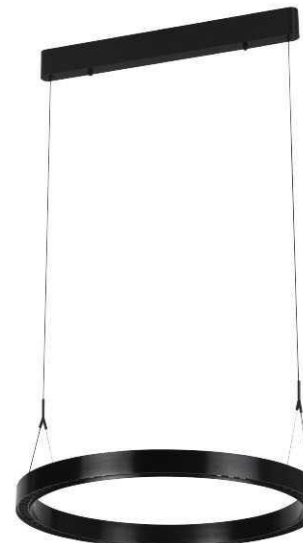

10 121690 001