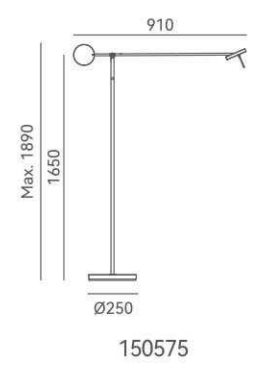

+ (86) 186-8880-7020

无形

DETAILS

Material:
Steel, Aluminum

Lamp Shade:
Acrylic

Finishes:
Spray Painting

Color Temp.: 3000K

CRI (Ra): ≥90

LED Rated Life: ≈50,000 Hours

ITEM NO.	150575
Wattage:	9W
Voltage:	220~240V
Size:	910L x 250W x 1890H
Total Lumens:	1080
Delivered Lumens: