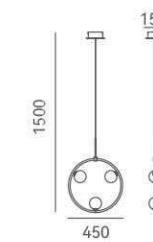

+ (86) 186-8880-7020

121562

珍珠

DETAILS

Material: Aluminum+Steel

Lamp Shade: Glass

Finishes: Anodizing + Spray Painting

Color Temp.: 3000K

CRI (Ra): ≥90

LED Rated Life: ≈50,000 Hours

ITEM NO.	121562	121563	121564	121565
Wattage:	11W	22W	33W	22W
Voltage:	220~240V	220~240V	220~240V	220~240V
Size:	450x150x1500H	Ø650x1500H	Ø800x1500H	1225x100x1500H
Total Lumens:	1100	2200	3300	2200
Delivered Lumens:	660	1320	1980	1320