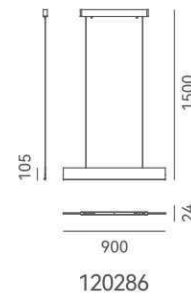

+ (86) 186-8880-7020

120286

天际

DETAILS

Material:
Aluminum
Lamp Shade:
Acrylic
Finishes:
Anodizing

Color Temp.: 3000K
CRI (Ra): ≥90
LED Rated Life: ≈50,000 Hours

ITEM NO.	120286	120287	120288
Wattage:	21W	26W	36W
Voltage:	220~240V	220~240V	220~240V
Size:	900L x 24W x 1500H	1200L x 24W x (1000 or 2165)H	1500L x 24W x 2165H
Total Lumens:	2520	3120	4320
Delivered Lumens:	1764	2184	3024