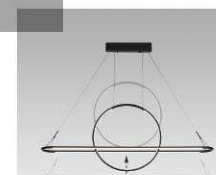

1 1020231 101

1 1020232 101

Up And Down

Up And Down

+ (86) 186-8880-7020

1294
1020231

1294
1020232

LYRIC