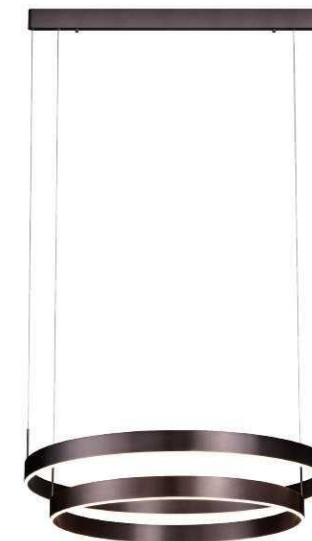

10 121079 001

天际

DETAILS

Material: Aluminum
Lamp Shade: Acrylic
Finishes: Anodizing

Color Temp.: 3000K
CRI (Ra): ≥90
LED Rated Life: ≈50,000 Hours

ITEM NO.	120282	121077	121079
Wattage:	53W	89W	67W
Voltage:	220~240V	220~240V	220~240V
Size:	721L x 700W x (1000 or 2236)H	870L x 850W x 1734H	870L x 850W x 2234H
Total Lumens:	6360	10680	8040
Delivered Lumens:	4452	7476	5628