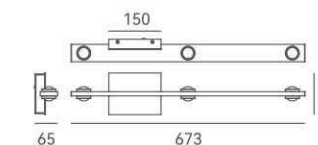

131320

极光

DETAILS

Material:
Aluminum

Lamp Shade:
Acrylic

Finishes:
Anodizing

Color Temp.: 3000K

CRI (Ra): ≥90

LED Rated Life: ≈50,000 Hours

ITEM NO. 131318

Wattage: 16W

Voltage: 220~240V

Size: 575L x 65W x 120H

Total Lumens: 1920

Delivered Lumens: 1344

131320

16W

220~240V

673L x 65W x 120H

1920

1344