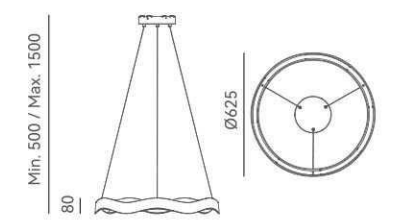

121059

HELLO

DETAILS

Material: Steel, Polyurethane
Lamp Shade: Acrylic
Finishes: Spray Painting

Color Temp.: 3000K
CRI (Ra): ≥90
LED Rated Life: ≈50,000 Hours

ITEM NO. 121059
Wattage: 24.3W
Voltage: 220~240V
Size: Ø625 x (500~1500)H
Total Lumens: 2916
Delivered Lumens: