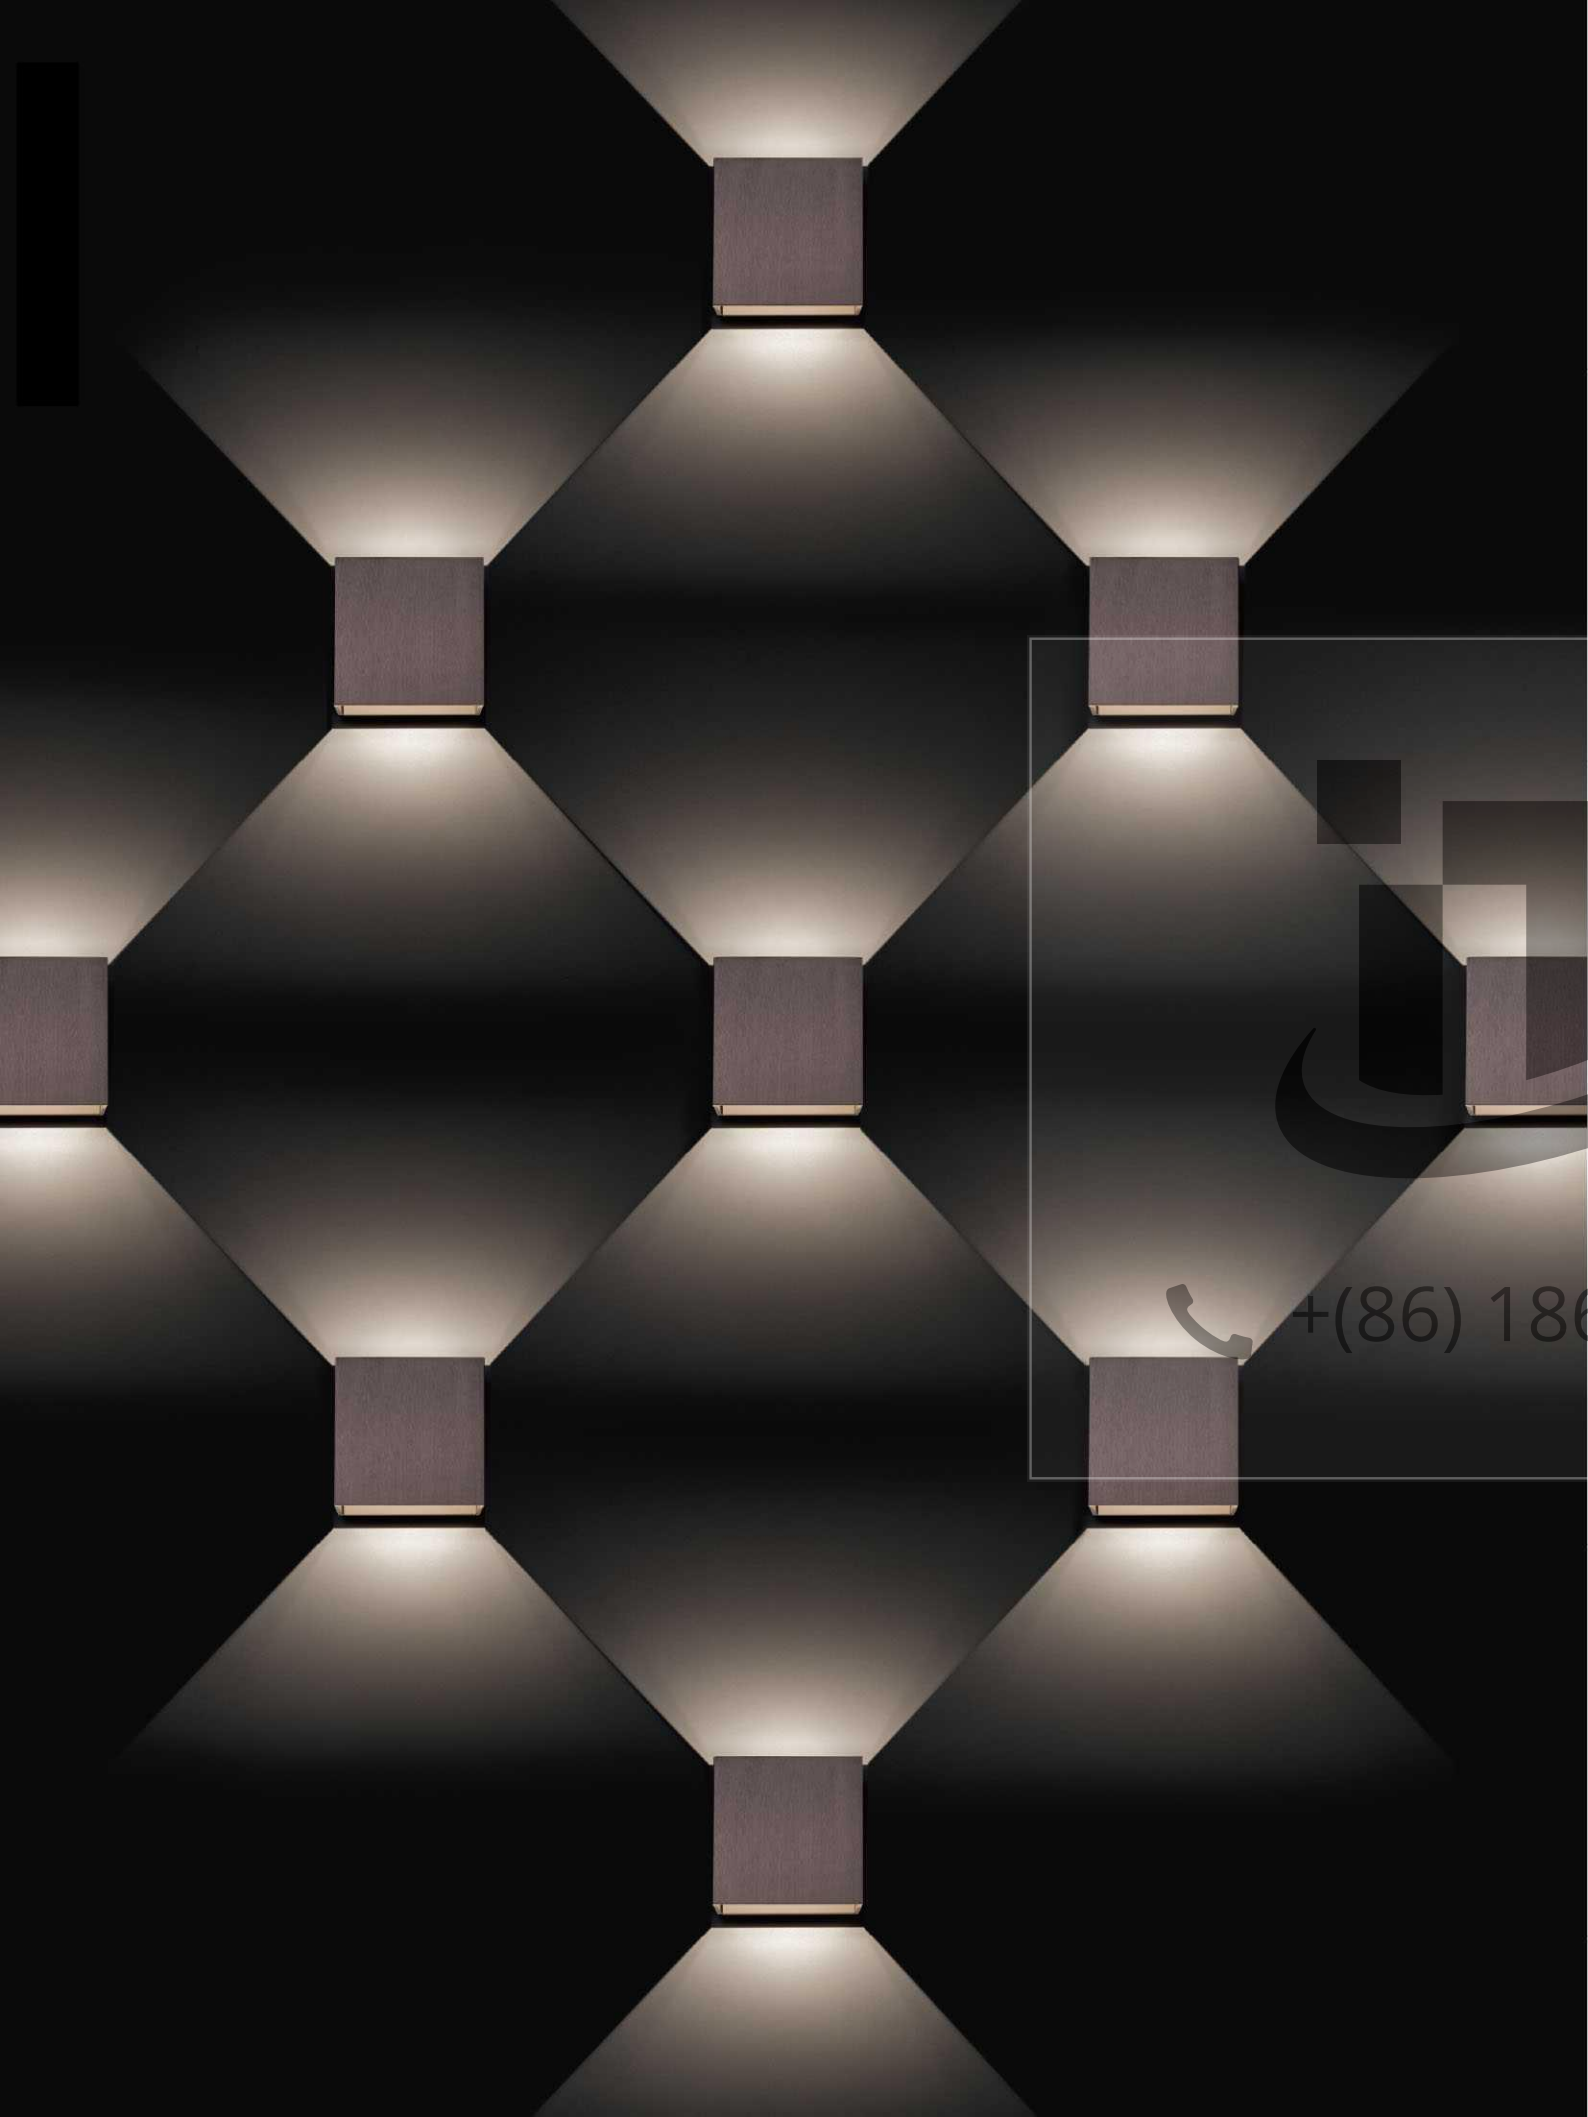

光筒

DETAILS

Material: Aluminum
 Lamp Shade: Acrylic
 Finishes: Anodizing

Color Temp.: 3000K
 CRI (Ra): ≥80
 LED Rated Life: ≈50,000 Hours

ITEM NO.	131015	131122
Wattage:	10W	11W
Voltage:	220~240V	220~240V
Size:	70L x 84W x 138H	60L x 63W x 173H
Total Lumens:	1200	1320
Delivered Lumens:	840	924