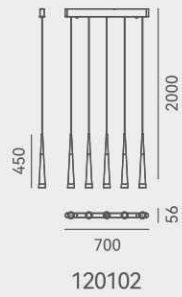

120102

+ (86) 186-8880-7020

银河

DETAILS

Material: Aluminum
Lamp Shade: Acrylic
Finishes: Anodizing

Color Temp.: 3000K
CRI (Ra): ≥80
LED Rated Life: ≈50,000 Hours

ITEM NO. 120102
Wattage: 32.5W (5-light)
Voltage: 220~240V
Size: 700L x 56W x 2000H
Total Lumens: 3900
Delivered Lumens: 2730

银河

DETAILS

Material: Aluminum
Lamp Shade: Acrylic
Finishes: Anodizing

Color Temp.: 3000K
CRI (Ra): ≥80
LED Rated Life: ≈50,000 Hours

ITEM NO. 120099
Wattage: 6.5W
Voltage: 220~240V
Size: Ø100 x 2520H
Total Lumens: 780
Delivered Lumens: 546