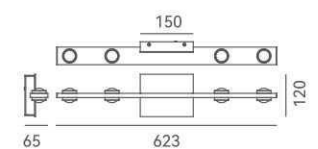

+ (86) 186-8880-7020

131319

极光

DETAILS

Material: Aluminum
Lamp Shade: Acrylic
Finishes: Anodizing

Color Temp.: 3000K
CRI (Ra): ≥90
LED Rated Life: ≈50,000 Hours

ITEM NO.	131321	131319	131322
Wattage:	11W	22W	22W
Voltage:	220~240V	220~240V	220~240V
Size:	373L x 65W x 120H	623L x 65W x 120H	973L x 65W x 120H
Total Lumens:	1320	2640	2640
Delivered Lumens:	924	1848	1848