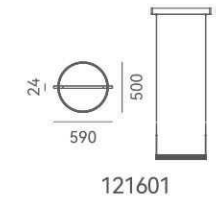

+ (86) 186-8880-7020

121601

天娇

DETAILS

Material:
Aluminum
Lamp Shade:
Acrylic
Finishes:
Anodizing

Color Temp.: 3000K
CRI (Ra): ≥80
LED Rated Life: ≈50,000 Hours

ITEM NO.	121601	121602	121604	121605
Wattage:	23W	26W	48W	58W
Voltage:	220~240V	220~240V	220~240V	220~240V
Size:	590 x 500 x 1500H	650 x 738 x 1500H	650 x 738 x 1500H	800 x 888 x 1500H
Total Lumens:	2300	2600	4800	5800
Delivered Lumens:	1610	1820	3360	4060