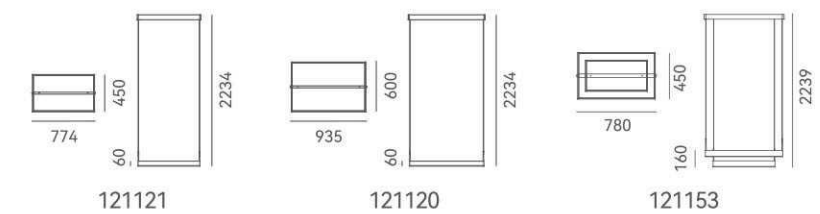

天际

DETAILS

Material: Aluminum
Lamp Shade: Acrylic
Finishes: Anodizing

Color Temp.: 3000K
CRI (Ra): ≥90
LED Rated Life: ≈50,000 Hours

ITEM NO.	121121	121120	121153
Wattage:	31W	41W	51W
Voltage:	220~240V	220~240V	220~240V
Size:	774L x 450W x 2234H	935L x 600W x 2234H	780L x 450W x 2239H
Total Lumens:	3720	4920	6120
Delivered Lumens:	2604	3444	4284