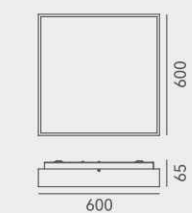

+ (86) 186-8880-7020

1010070

璀璨

DETAILS
Material: Aluminum
Lamp Shade: Polystyrene
Finishes: Baking Finish Anodizing
Color Temp.: 3000K
CRI (Ra): ≥90
LED Rated Life: ≈50,000 Hours

ITEM NO.	1010069	1010070	1010127
Wattage:	31W	54W	70W
Voltage:	220~240V	220~240V	220~240V
Size:	450L x 450W x 65H	600L x 600W x 65H	850L x 850W x 72H
Total Lumens:	3720	6480	8400
Delivered Lumens:	2604	4536	5880