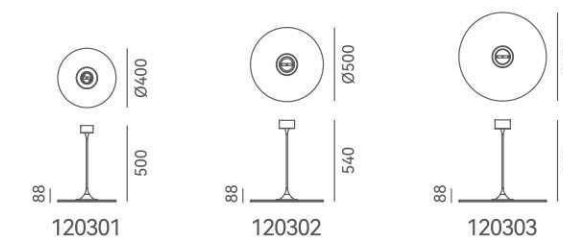

碟韵

DETAILS

Material:
Aluminum

Lamp Shade:
Acrylic

Finishes:
Anodizing

Color Temp.: 3000K

CRI (Ra): ≥80

LED Rated Life: ≈50,000 Hours

ITEM NO.

Wattage:

Voltage:

Size:

Total Lumens:

Delivered Lumens:

120301

23W

220~240V

Ø400 x 500H

2760

1932

120302

34W

220~240V

Ø500 x 540H

4080

2856

120303

54W

220~240V

Ø600 x 555H

6480

4536