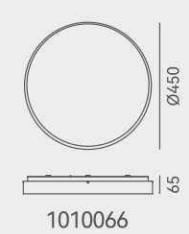

璀璨

DETAILS

Material: Aluminum
Lamp Shade: Polystyrene
Finishes: Baking Finish, Anodizing

Color Temp.: 3000K
CRI (Ra): ≥90
LED Rated Life: ≈50,000 Hours

ITEM NO.	1010066	1010067
Wattage:	36W	46W
Voltage:	220~240V	220~240V
Size:	Ø450 x 65H	Ø600 x 82H
Total Lumens:	4320	5520
Delivered Lumens:	3024	3864