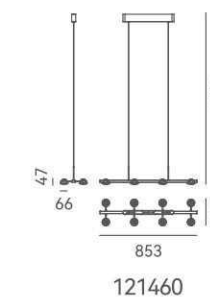

星座

DETAILS

Material:
Aluminum

Lamp Shade:
Acrylic

Finishes:
Anodizing

Color Temp.: 3000K

CRI (Ra): ≥90

LED Rated Life: ≈50,000 Hours

ITEM NO.	121460	121461
Wattage:	43W (8-light)	54W (10-light)
Voltage:	220~240V	220~240V
Size:	853L x 235W x 1500H	1090L x 235W x 1500H
Total Lumens:	5160	6480
Delivered Lumens:	3612	4536