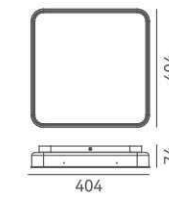

+ (86) 186-8880-7020

111082

雅彤

DETAILS

Material: Aluminum
Lamp Shade: Acrylic
Finishes: Anodizing

Color Temp.: 3000K
CRI (Ra): ≥90
LED Rated Life: ≈50,000 Hours

ITEM NO.	111080	111081	111082	111083	111084
Wattage:	20W	24W	30W	50W	80W
Voltage:	220~240V	220~240V	220~240V	220~240V	220~240V
Size:	204L x 204W x 72H	304L x 304W x 72H	404L x 404W x 74H	604L x 604W x 82H	804L x 804W x 94H
Total Lumens:	2400	2880	3600	6000	9600
Delivered Lumens:	1680	2016	2520	4200	6720