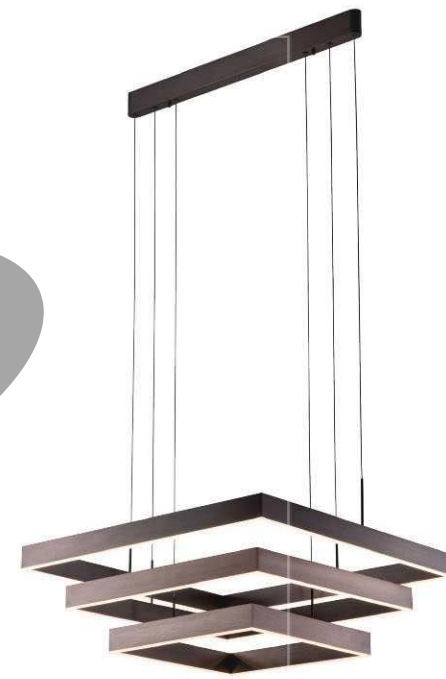

10 121091 001