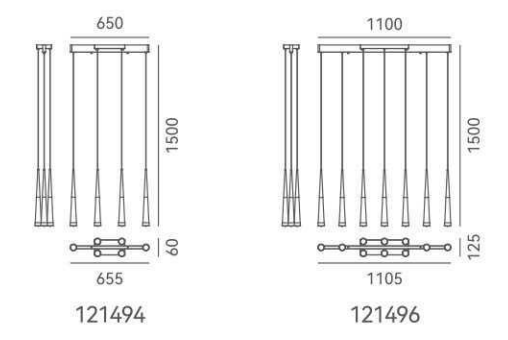

华夏

DETAILS

Material:
Aluminum

Lamp Shade:
PMMA

Finishes:
Anodizing +
Spray Painting

Color Temp.: 3000K

CRI (Ra): ≥90

LED Rated Life: ≈50,000 Hours

ITEM NO.	121494	121496
Wattage:	47W	79W
Voltage:	220~240V	220~240V
Size:	650 x 125 x 1500H	1100 x 125 x 1500H
Total Lumens:	4700	7900
Delivered Lumens:	2820	4740