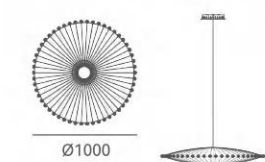

1020186

星辰

DETAILS

Material:
Steel, Stainless Steel

Lamp Shade:
Polycarbonate

Finishes:
Electroplating

Color Temp.: 3000K

CRI (Ra): ≥90

LED Rated Life: ≈50,000 Hours

ITEM NO.

1020184

1020185

1020186

Wattage:

32W

40W

54W

Voltage:

220~240V

220~240V

220~240V

Size:

Ø600 x 1620H

Ø750 x 1650H

Ø1000 x 1720H

Total Lumens:

3840

4800

6480

Delivered Lumens:

2688

3360

4536