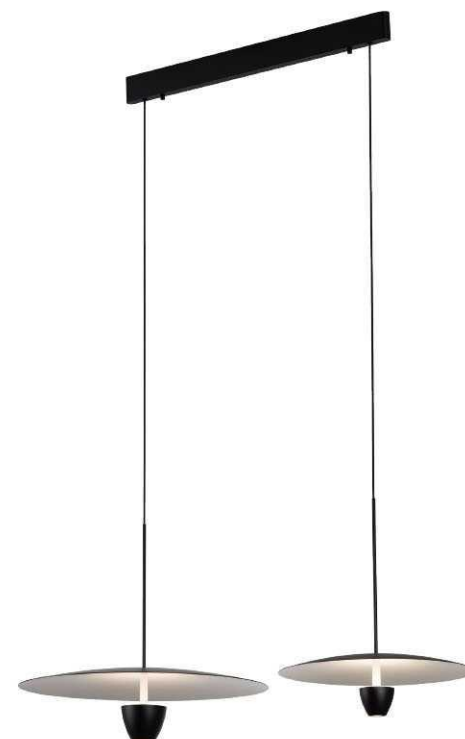

10 121251 001