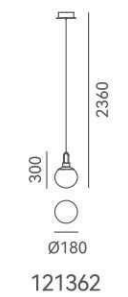

+ (86) 186-8880-7020

TWIG

DETAILS

Material: Steel, Aluminum
Lamp Shade: Glass
Finishes: Anodizing, Electroplating

Color Temp.: 3000K
CRI (Ra): ≥90
LED Rated Life: ≈50,000 Hours

ITEM NO. 121362
Wattage: 12W
Voltage: 220~240V
Size: Ø180 x 2360H
Total Lumens: 1440
Delivered Lumens: 1008