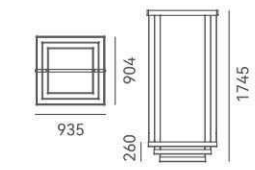

121076

天際

DETAILS

Material:
Aluminum
Lamp Shade:
Acrylic
Finishes:
Anodizing

Color Temp.: 3000K
CRI (Ra): ≥90
LED Rated Life: ≈50,000 Hours

ITEM NO.	121091	121076
Wattage:	90W	124W
Voltage:	220~240V	220~240V
Size:	778L x 753W x 1739H	935L x 904W x 1745H
Total Lumens:	10800	14880
Delivered Lumens:	7560	10416