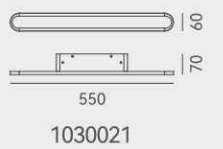

+ (86) 186-8880-7020

1 1030021 001

心锁

DETAILS

Material: Aluminum
Lamp Shade: Acrylic
Finishes: Baking Finish

Color Temp.: 3000K
CRI (Ra): ≥90
LED Rated Life: ≈50,000 Hours

ITEM NO. 1030021
Wattage: 10W
Voltage: 220~240V
Size: 550L x 70W x 60H
Total Lumens: 1200
Delivered Lumens: 840