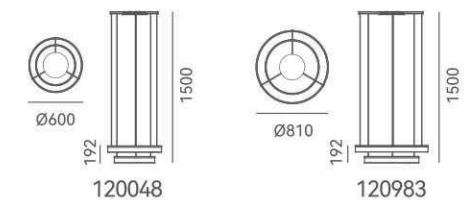

光环

DETAILS

Material: Steel, Aluminum
Lamp Shade: Acrylic
Finishes: Baking Finish

Color Temp.: 3000K
CRI (Ra): ≥90
LED Rated Life: ≈50,000 Hours

ITEM NO.	120048	120983
Wattage:	17W+23W	23W+30W
Voltage:	220~240V	220~240V
Size:	Ø600 x 1500H	Ø810 x 1500H
Total Lumens:	4800	6360
Delivered Lumens:	3360	4452