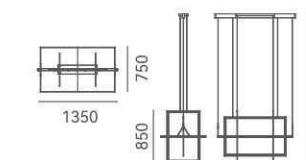

121463

叠光

DETAILS

Material:
Aluminum
Lamp Shade:
Acrylic
Finishes:
Anodizing

Color Temp.: 3000K
CRI (Ra): ≥90
LED Rated Life: ≈50,000 Hours

ITEM NO.	121423	121424	121463
Wattage:	72W	90W	99W
Voltage:	220~240V	220~240V	220~240V
Size:	850L x 500W x 1500H	1100L x 600W x 1500H	1350L x 750W x 1500H
Total Lumens:	8640	10800	11880
Delivered Lumens:	6048	7560	8316