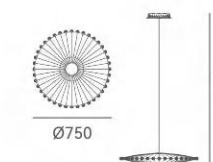

+ (86) 186-8880-7020

1020185

星辰

DETAILS

Material:
Steel, Stainless Steel

Lamp Shade:
Polycarbonate

Finishes:
Electroplating

Color Temp.: 3000K

CRI (Ra): ≥90

LED Rated Life: ≈50,000 Hours

ITEM NO.

1020184

1020185

1020186

Wattage:

32W

40W

54W

Voltage:

220~240V

220~240V

220~240V

Size:

Ø600 x 1620H

Ø750 x 1650H

Ø1000 x 1720H

Total Lumens:

3840

4800

6480

Delivered Lumens:

2688

3360

4536