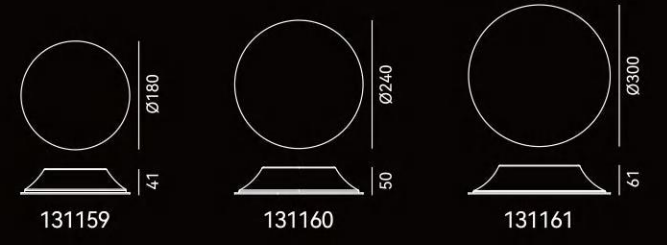

暮鼓

DETAILS

Material: Aluminum
Lamp Shade: Acrylic
Finishes: Spray Painting

Color Temp.: 3000K
CRI (Ra): ≥90
LED Rated Life: ≈50,000 Hours

ITEM NO.	131159	131160	131161
Wattage:	8W	11W	15W
Voltage:	220~240V	220~240V	220~240V
Size:	Ø180 x 41H	Ø240 x 50H	Ø300 x 61H
Total Lumens:	960	1320	1800
Delivered Lumens:	400	550	750