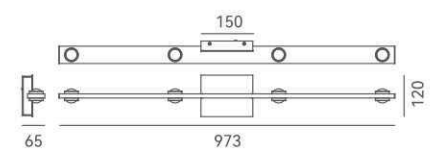

131322

极光

DETAILS

Material: Aluminum
Lamp Shade: Acrylic
Finishes: Anodizing

Color Temp.: 3000K
CRI (Ra): ≥90
LED Rated Life: ≈50,000 Hours

ITEM NO.	131321	131319	131322
Wattage:	11W	22W	22W
Voltage:	220~240V	220~240V	220~240V
Size:	373L x 65W x 120H	623L x 65W x 120H	973L x 65W x 120H
Total Lumens:	1320	2640	2640
Delivered Lumens:	924	1848	1848