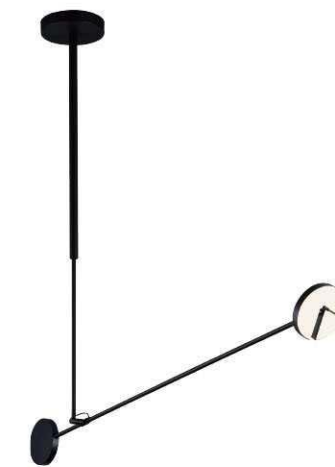

10 111051 002