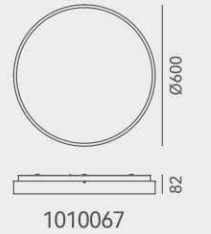

璀璨

DETAILS

Material: Aluminum
Lamp Shade: Polystyrene
Finishes: Baking Finish, Anodizing

Color Temp.: 3000K
CRI (Ra): ≥90
LED Rated Life: ≈50,000 Hours

ITEM NO.	1010066	1010067
Wattage:	36W	46W
Voltage:	220~240V	220~240V
Size:	Ø450 x 65H	Ø600 x 82H
Total Lumens:	4320	5520
Delivered Lumens:	3024	3864