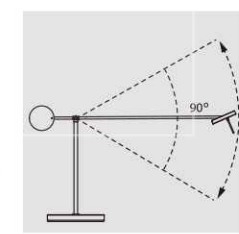

Touch Dimmer

140941

无形

DETAILS

Material: Steel, Aluminum
 Lamp Shade: Acrylic
 Finishes: Spray Painting

Color Temp.: 3000K
 CRI (Ra): ≥90
 LED Rated Life: ≈50,000 Hours

ITEM NO. 140941
 Wattage: 9W
 Voltage: 220~240V
 Size: 910L x 210W x 510H
 Total Lumens: 1080
 Delivered Lumens: