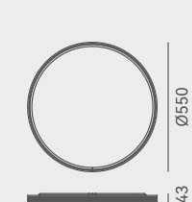

+ (86) 186-8880-7020

111168

天娇

DETAILS

Material: Aluminum
Lamp Shade: Acrylic
Finishes: Anodizing

Color Temp.: 3000K
CRI (Ra): ≥90
LED Rated Life: ≈50,000 Hours

ITEM NO.	111167	111168	111169
Wattage:	25W	34W	46W
Voltage:	220~240V	220~240V	220~240V
Size:	Ø450 x 43H	Ø550 x 43H	Ø650 x 43H
Total Lumens:	2500	3400	4600
Delivered Lumens:	1750	2380	3220