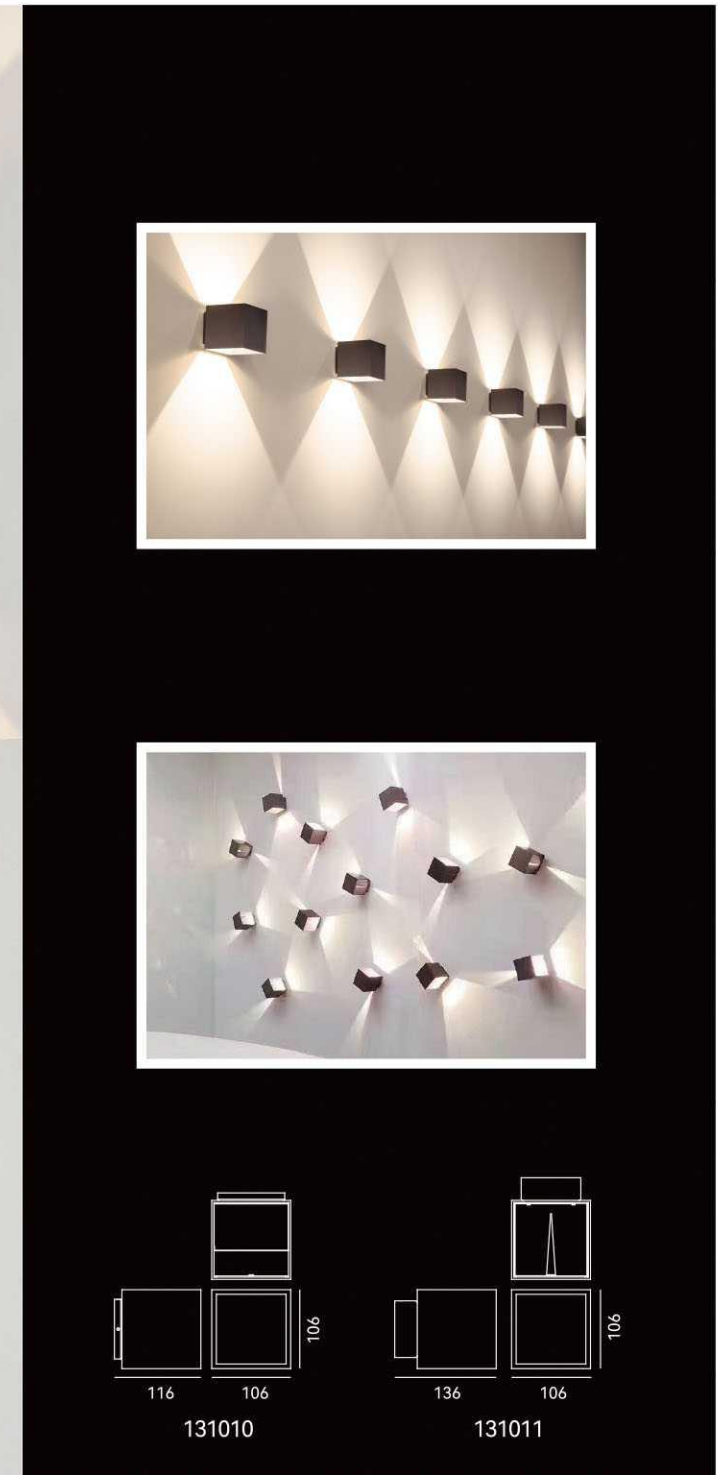

光筒

DETAILS

Material: Aluminum
 Lamp Shade: Acrylic
 Finishes: Anodizing

Color Temp.: 3000K
 CRI (Ra): ≥80
 LED Rated Life: ≈50,000 Hours

ITEM NO.	131015	131122
Wattage:	10W	11W
Voltage:	220~240V	220~240V
Size:	70L x 84W x 138H	60L x 63W x 173H
Total Lumens:	1200	1320
Delivered Lumens:	840	924