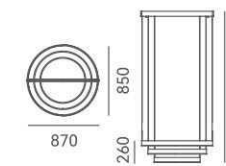

+ (86) 186-8880-7020

121077

天际

DETAILS

Material: Aluminum
Lamp Shade: Acrylic
Finishes: Anodizing

Color Temp.: 3000K
CRI (Ra): ≥90
LED Rated Life: ≈50,000 Hours

ITEM NO.	120282	121077	121079
Wattage:	53W	89W	67W
Voltage:	220~240V	220~240V	220~240V
Size:	721L x 700W x (1000 or 2236)H	870L x 850W x 1734H	870L x 850W x 2234H
Total Lumens:	6360	10680	8040
Delivered Lumens:	4452	7476	5628