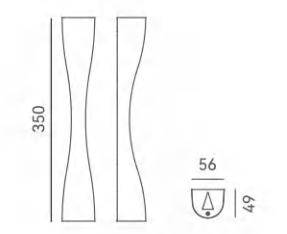

LED Rated Life: ≈50,000 Hours

Finishes:
Anodizing

ITEM NO.	1030074
Wattage:	8W
Voltage:	220~240V
Size:	120L x 121W x 70H
Total Lumens:	960
Delivered Lumens:	672

1 1030043 001

+ (86) 186-8880-7020

1030043

FRESH