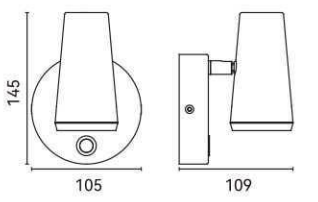

1030077

ELITE

DETAILS

Material:
Steel, Aluminum

Lamp Shade:
Acrylic

Finishes:
Spray Painting

Color Temp.: 3000K

CRI (Ra): ≥90

LED Rated Life: ≈50,000 Hours

ITEM NO. 1030077

Wattage: 6W

Voltage: 220~240V

Size: 105L x 109W x 145H

Total Lumens: 720

Delivered Lumens: