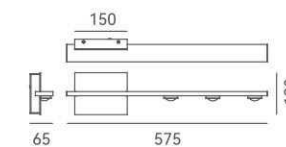

+ (86) 186-8880-7020

131323

极光

DETAILS

Material:
Aluminum

Lamp Shade:
Acrylic

Finishes:
Anodizing

Color Temp.: 3000K

CRI (Ra): ≥90

LED Rated Life: ≈50,000 Hours

ITEM NO. 131323

Wattage: 8W

Voltage: 220~240V

Size: 575L x 65W x 120H

Total Lumens: 960

Delivered Lumens: 672

ITEM NO. 131326

Wattage: 8W

Voltage: 220~240V

Size: 673L x 65W x 120H

Total Lumens: 960

Delivered Lumens: 672