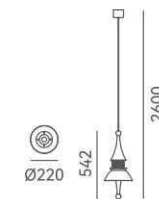

121134

古堡

DETAILS

Material:
Aluminum
Lamp Shade:
Acrylic
Finishes:
Baking Finish

Color Temp.: 3000K

CRI (Ra): ≥90

LED Rated Life: ≈50,000 Hours