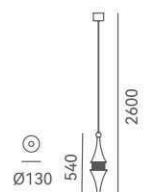

121136

古堡

DETAILS

Material:
Aluminum

Lamp Shade:
Acrylic

Finishes:
Baking Finish

Color Temp.: 3000K

CRI (Ra): ≥90

LED Rated Life: ≈50,000 Hours

ITEM NO.	121135	121136
Wattage:	15W	7.5W
Voltage:	220~240V	220~240V
Size:	Ø220 x 2758H	Ø130 x 2600H
Total Lumens:	1800	900
Delivered Lumens:	1260	630