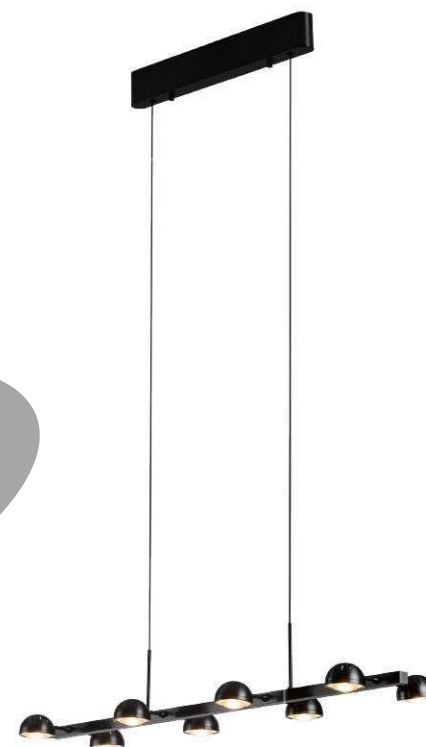

10 121460 001

+ (86) 186-8880-7020

星座

DETAILS

Material:
Aluminum

Lamp Shade:
Acrylic

Finishes:
Anodizing

Color Temp.: 3000K

CRI (Ra): ≥90

LED Rated Life: ≈50,000 Hours

ITEM NO.	121460	121461
Wattage:	43W (8-light)	54W (10-light)
Voltage:	220~240V	220~240V
Size:	853L x 235W x 1500H	1090L x 235W x 1500H
Total Lumens:	5160	6480
Delivered Lumens:	3612	4536