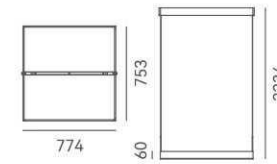

+ (86) 186-8880-7020

120284

天际

DETAILS

Material: Aluminum
Lamp Shade: Acrylic
Finishes: Anodizing

Color Temp.: 3000K
CRI (Ra): ≥90
LED Rated Life: ≈50,000 Hours

ITEM NO.	121114	120283	120284
Wattage:	21W	31W	42W
Voltage:	220~240V	220~240V	220~240V
Size:	480L x 450W x 2234H	615L x 600W x 2234H	774L x 753W x 2234H
Total Lumens:	2520	3720	5040
Delivered Lumens:	1764	2604	3528

天际

DETAILS

Material: Aluminum
Lamp Shade: Acrylic
Finishes: Anodizing

Color Temp.: 3000K
CRI (Ra): ≥90
LED Rated Life: ≈50,000 Hours

ITEM NO.	121113	120285	121078
Wattage:	51W	73W	93W
Voltage:	220~240V	220~240V	220~240V
Size:	630L x 600W x 2234H	774L x 753W x 2234H	935L x 904W x 2234H
Total Lumens:	6120	8760	11160
Delivered Lumens:	4284	6132	7812