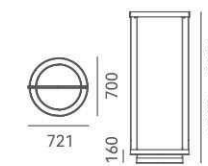

+ (86) 186-8880-7020

120282

天际

DETAILS

Material: Aluminum
Lamp Shade: Acrylic
Finishes: Anodizing

Color Temp.: 3000K
CRI (Ra): ≥90
LED Rated Life: ≈50,000 Hours

ITEM NO.	120282	121077	121079
Wattage:	53W	89W	67W
Voltage:	220~240V	220~240V	220~240V
Size:	721L x 700W x (1000 or 2236)H	870L x 850W x 1734H	870L x 850W x 2234H
Total Lumens:	6360	10680	8040
Delivered Lumens:	4452	7476	5628