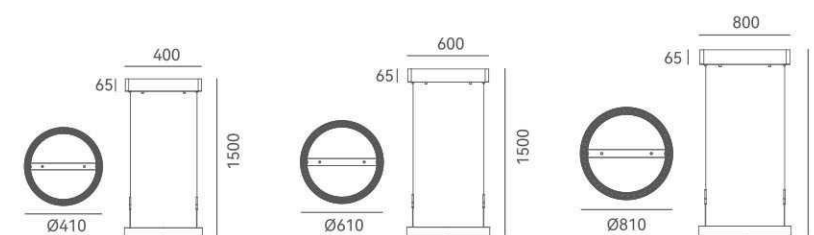

121689

121690

121691

繁星

DETAILS

Material:
Aluminum

Lamp Shade:
ABS+PMMA

Finishes:
Anodizing, Electroplating

Color Temp.: 3000K

CRI (Ra): ≥90

LED Rated Life: ≈50,000 Hours

ITEM NO.	121689	121690	121691
Wattage:	30W	45W	55W
Voltage:	220~240V	220~240V	220~240V
Size:	Ø410x1500H	Ø610x1500H	Ø810x1500H
Total Lumens:	3000	4500	5500
Delivered Lumens:	1750	2250	2750