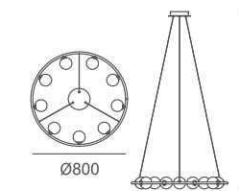

+ (86) 186-8880-7020

121564

珍珠

DETAILS

Material: Aluminum+Steel

Lamp Shade: Glass

Finishes: Anodizing + Spray Painting

Color Temp.: 3000K

CRI (Ra): ≥90

LED Rated Life: ≈50,000 Hours

ITEM NO.	121562	121563	121564	121565
Wattage:	11W	22W	33W	22W
Voltage:	220~240V	220~240V	220~240V	220~240V
Size:	450x150x1500H	Ø650x1500H	Ø800x1500H	1225x100x1500H
Total Lumens:	1100	2200	3300	2200
Delivered Lumens:	660	1320	1980	1320