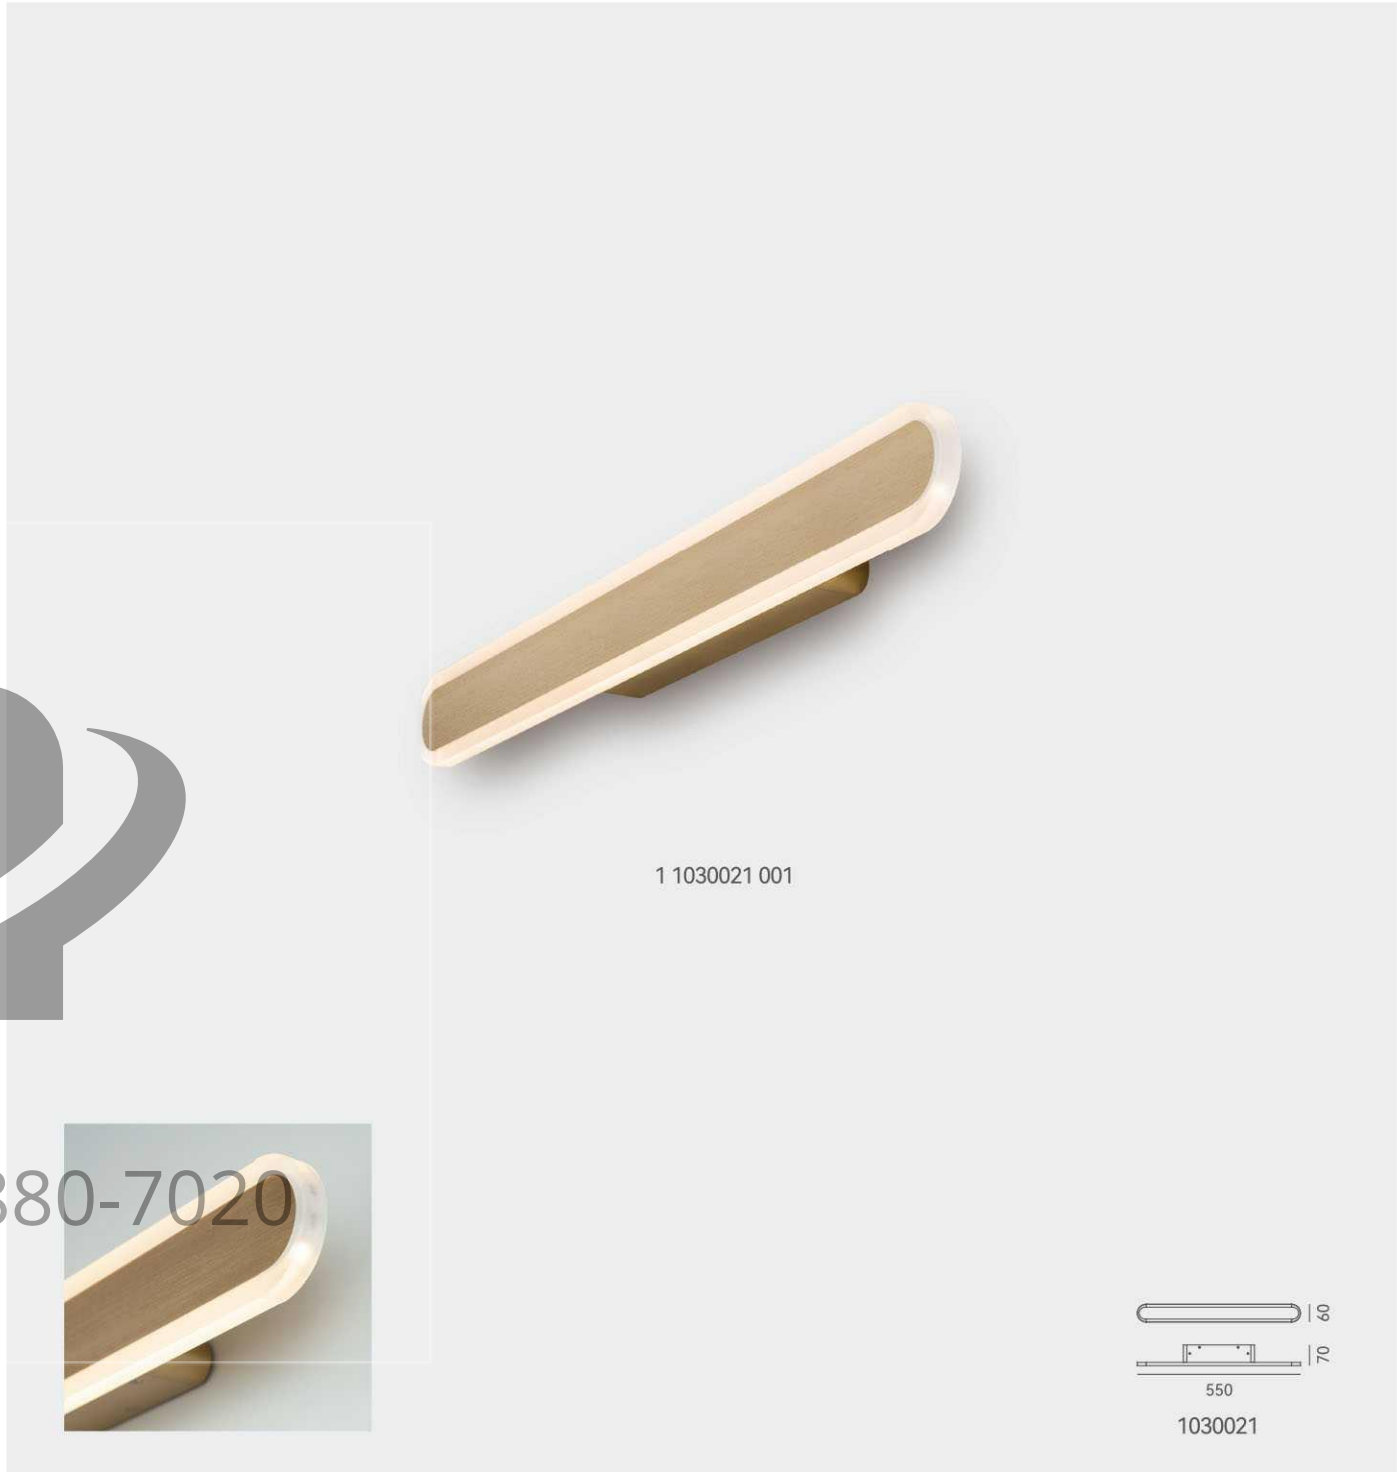

1 1030021 001