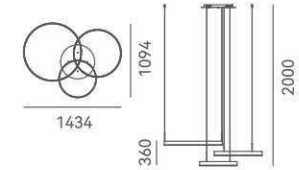

121334

天际

DETAILS

Material: Aluminum
Lamp Shade: Acrylic
Finishes: Anodizing

Color Temp.: 3000K
CRI (Ra): ≥90
LED Rated Life: ≈50,000 Hours

ITEM NO.	120280	120281	121156	121334
Wattage:	22W	31W	35W	22W+31W+35W
Voltage:	220~240V	220~240V	220~240V	220~240V
Size:	571L x 550W x (1000 or 2322)H	720L x 700W x 2236H	870L x 850W x 2234H	1434L x 1094W x 2000H
Total Lumens:	2640	3720	4200	10560
Delivered Lumens:	1848	2604	2940	7392