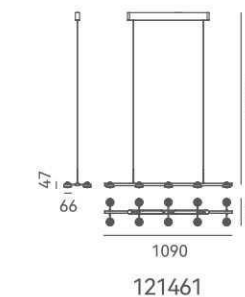

星座

DETAILS

Material:
Aluminum

Lamp Shade:
Acrylic

Finishes:
Anodizing

Color Temp.: 3000K

CRI (Ra): ≥90

LED Rated Life: ≈50,000 Hours

ITEM NO.	121460	121461
Wattage:	43W (8-light)	54W (10-light)
Voltage:	220~240V	220~240V
Size:	853L x 235W x 1500H	1090L x 235W x 1500H
Total Lumens:	5160	6480
Delivered Lumens:	3612	4536