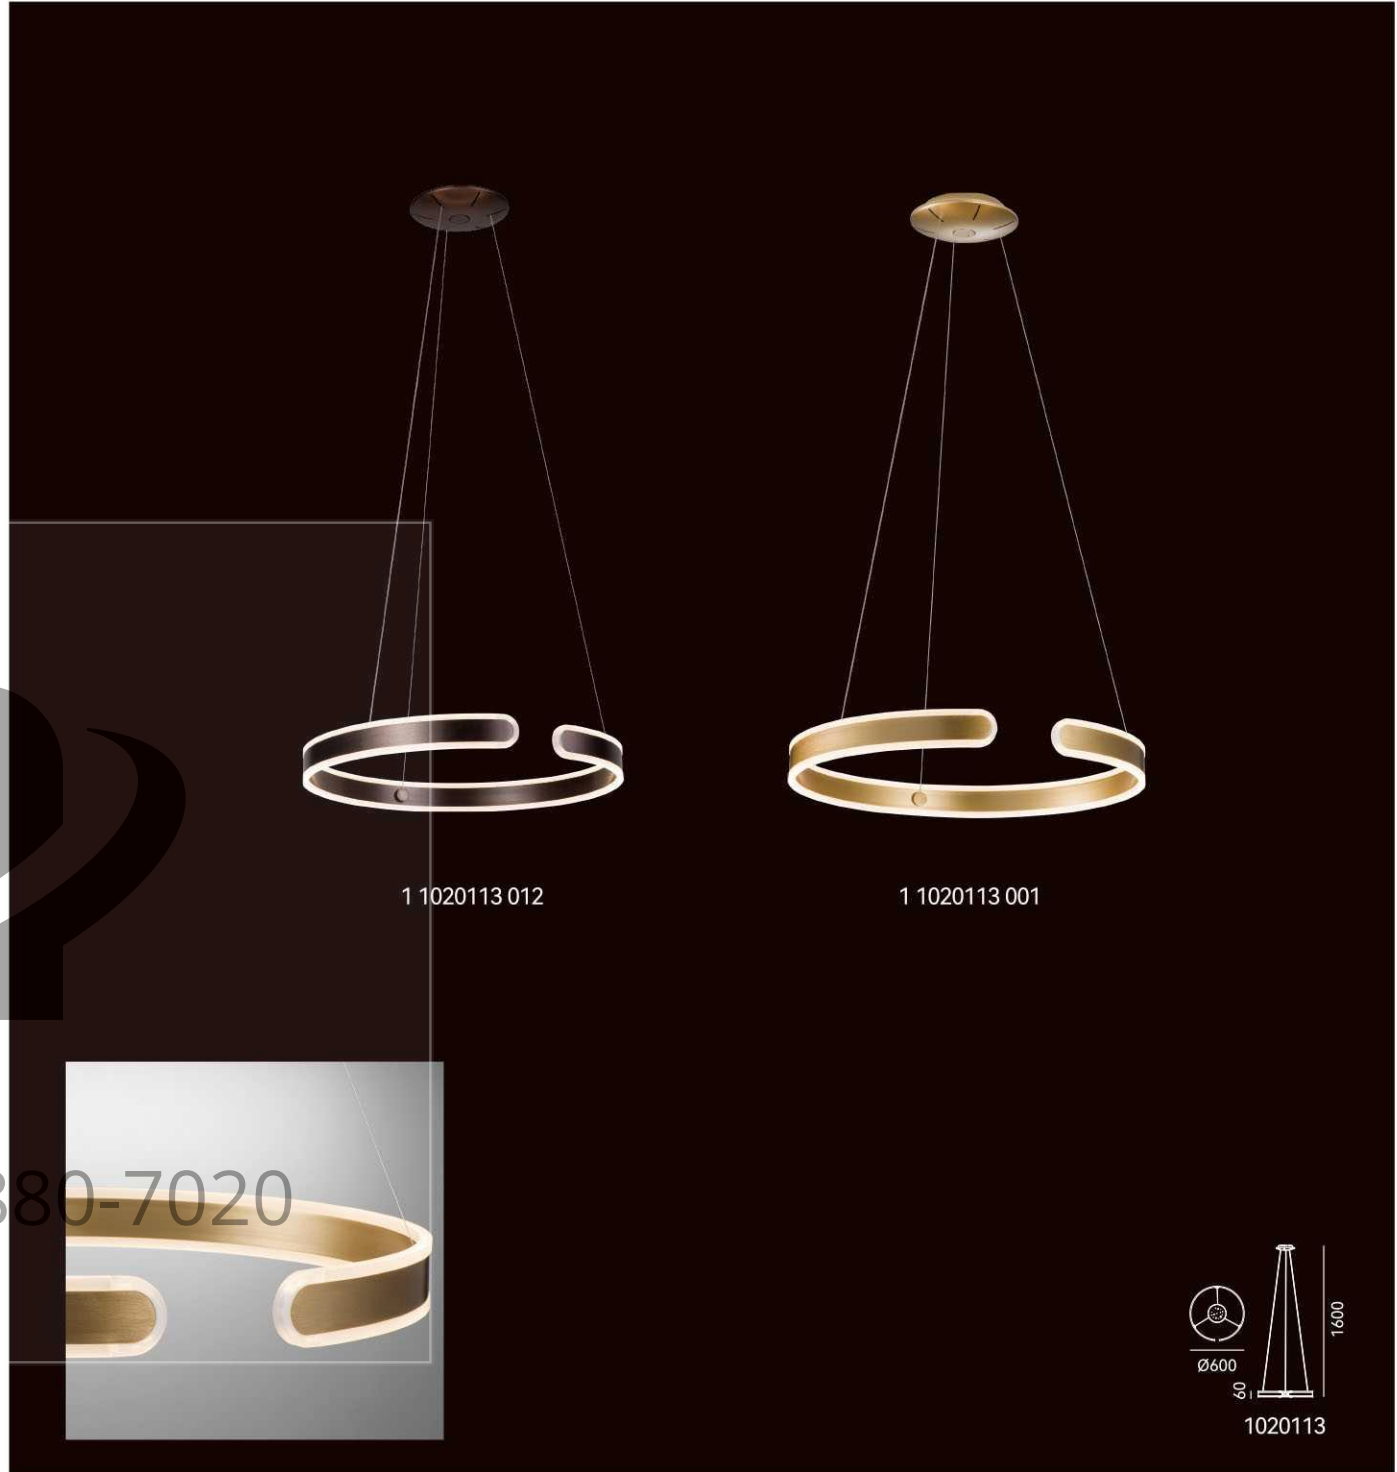

CRI (Ra): ≥90

LED Rated Life: ≈50,000 Hours

ITEM NO. 1020109

Wattage: 41W+51W+61W

Voltage: 220~240V

Size: Ø1000 x 2120H

Total Lumens: 18360

Delivered Lumens: 12852

+ (86) 186-8880-7020

心锁

DETAILS

Material:
Aluminum

Lamp Shade:
Acrylic

Finishes:
Baking Finish

Color Temp.: 3000K

CRI (Ra): ≥90

LED Rated Life: ≈50,000 Hours

ITEM NO.	1020111	1020110
Wattage:	41W+51W	51W+61W
Voltage:	220~240V	220~240V
Size:	Ø800 x 2120H	Ø1000 x 2120H
Total Lumens:	11040	13440
Delivered Lumens:	7728	9408

+ (86) 186-8880-7020