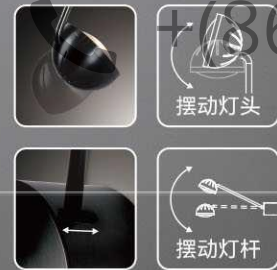

+ (86) 186-8880-7020

星座

DETAILS

Material: Aluminum
Lamp Shade: Acrylic
Finishes: Anodizing

Color Temp.: 3000K
CRI (Ra): ≥90
LED Rated Life: ≈50,000 Hours

ITEM NO. 131311
Wattage: 5W
Voltage: 220~240V
Size: 100L x 46W x 535H
Total Lumens: 600
Delivered Lumens: 420