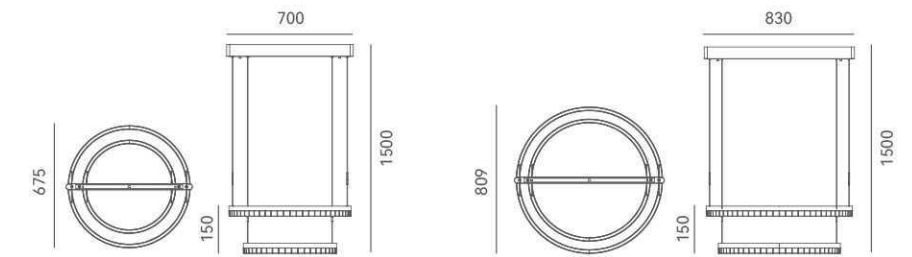

21673

121674

风韵

DETAILS

Material:
Aluminum

Lamp Shade:
PC

Finishes:
Anodizing

Color Temp.: 3000K

CRI (Ra): ≥90

LED Rated Life: ≈50,000 Hours

ITEM NO.	121673	121674
Wattage:	125W	154W
Voltage:	220~240V	220~240V
Size:	Ø675 x 1500H	Ø809 x 1500H
Total Lumens:	12500	15400
Delivered Lumens:	2700	3300