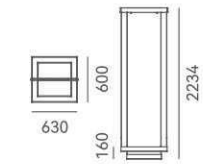

+ (86) 186-8880-7020

121113

天际

DETAILS

Material: Aluminum
Lamp Shade: Acrylic
Finishes: Anodizing

Color Temp.: 3000K
CRI (Ra): ≥90
LED Rated Life: ≈50,000 Hours

ITEM NO.	121114	120283	120284
Wattage:	21W	31W	42W
Voltage:	220~240V	220~240V	220~240V
Size:	480L x 450W x 2234H	615L x 600W x 2234H	774L x 753W x 2234H
Total Lumens:	2520	3720	5040
Delivered Lumens:	1764	2604	3528

天际

DETAILS

Material: Aluminum
Lamp Shade: Acrylic
Finishes: Anodizing

Color Temp.: 3000K
CRI (Ra): ≥90
LED Rated Life: ≈50,000 Hours

ITEM NO.	121113	120285	121078
Wattage:	51W	73W	93W
Voltage:	220~240V	220~240V	220~240V
Size:	630L x 600W x 2234H	774L x 753W x 2234H	935L x 904W x 2234H
Total Lumens:	6120	8760	11160
Delivered Lumens:	4284	6132	7812