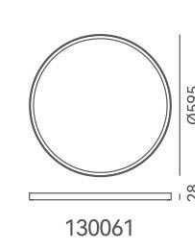

+ (86) 186-8880-592-7020

130061

双混

DETAILS

Material:
Aluminum

Lamp Shade:
Glass

Finishes:
Baking Finish

Color Temp.: 3000K

CRI (Ra): ≥90

LED Rated Life: ≈50,000 Hours

ITEM NO.	130063	130061	130062
Wattage:	20W	13W	18W
Voltage:	220~240V	220~240V	220~240V
Size:	592L x 28W x 905H	Ø595 x 28H	Ø805 x 28H
Total Lumens:	2400	1560	2160
Delivered Lumens:	1680	1092	1512