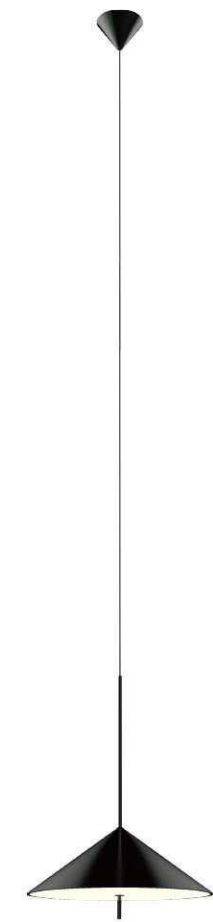

LED Rated Life: ≈50,000 Hours

ITEM NO.	121606	121607
Wattage:	10W	13W
Voltage:	220~240V	220~240V
Size:	Ø400 x 2000H	Ø500 x 2000H
Total Lumens:	1000	1300
Delivered Lumens:	500	650

1 1020215 101

+ (86) 186-8880-7020