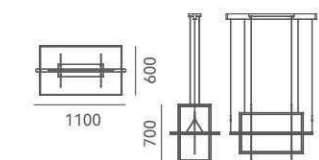

+ (86) 186-8880-7020

121424

叠光

DETAILS

Material:
Aluminum
Lamp Shade:
Acrylic
Finishes:
Anodizing

Color Temp.: 3000K
CRI (Ra): ≥90
LED Rated Life: ≈50,000 Hours

ITEM NO.	121423	121424	121463
Wattage:	72W	90W	99W
Voltage:	220~240V	220~240V	220~240V
Size:	850L x 500W x 1500H	1100L x 600W x 1500H	1350L x 750W x 1500H
Total Lumens:	8640	10800	11880
Delivered Lumens:	6048	7560	8316