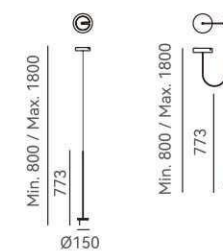

121122

无形

DETAILS

Material:
Steel, Aluminum

Lamp Shade:
Acrylic

Finishes:
Electroplating,
Spray Painting

Color Temp.: 3000K

CRI (Ra): ≥ 90

LED Rated Life: $\approx 50,000$ Hours

ITEM NO.	121122
Wattage:	9W
Voltage:	220~240V
Size:	Ø150 x 1800H
Total Lumens:	1080
Delivered Lumens: