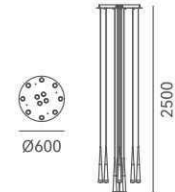

+ (86) 186-8880-7020

121498

华夏

DETAILS

Material:
Aluminum

Lamp Shade:
PMMA

Finishes:
Anodizing +
Spray Painting

Color Temp.: 3000K

CRI (Ra): ≥90

LED Rated Life: ≈50,000 Hours

ITEM NO.	121498	121499
Wattage:	94W	165W
Voltage:	220~240V	220~240V
Size:	Ø600 x 2500H	Ø800 x 2500H
Total Lumens:	9400	16500
Delivered Lumens:	5640	9900