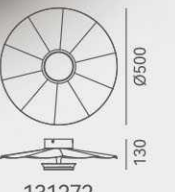

10 131272 001

131272

+ (86) 186-8880-7020

北辰

DETAILS

Material: Steel
Lamp Shade: Electroplating

Color Temp.: 3000K
CRI (Ra): ≥90
LED Rated Life: ≈50,000 Hours

ITEM NO.	131271	131272
Wattage:	8W	11W
Voltage:	220~240V	220~240V
Size:	Ø300 x 130H	Ø500 x 130H
Total Lumens:	960	1320
Delivered Lumens:	400	550