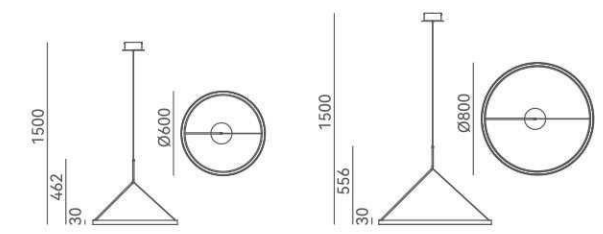

1020228

1020227

ROL

DETAILS

Material:
Steel, Aluminum

Lamp Shade:
Acrylic

Finishes:
Spray Painting

Color Temp.: 3000K

CRI (Ra): ≥90

LED Rated Life: ≈50,000 Hours

ITEM NO.	1020228	1020227
Wattage:	24W	38W
Voltage:	220-240V	220-240V
Size:	Ø600 x 1500H	Ø800 x 1500H
Total Lumens:	2880	4560
Delivered Lumens: