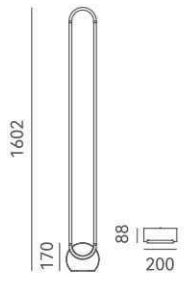

ITEM NO. 1040052
 Wattage: 7.2W
 Voltage: DC 5V/2A
 Size: 300L x 53W x 334H
 Total Lumens: 864
 Delivered Lumens:

+ (86) 186-8880-7020

On-Cable Switch

1 1050010 101

1050010

LYRIC

DETAILS

Material: Steel, Aluminum
 Lamp Shade: Polycarbonate
 Finishes: Anodizing, Spray Painting

Voltage:

220-240V

220-240V

Size:

872L x 583W x (300~1754)H

1200L x 800W x (400~1854)H

Total Lumens:

4320