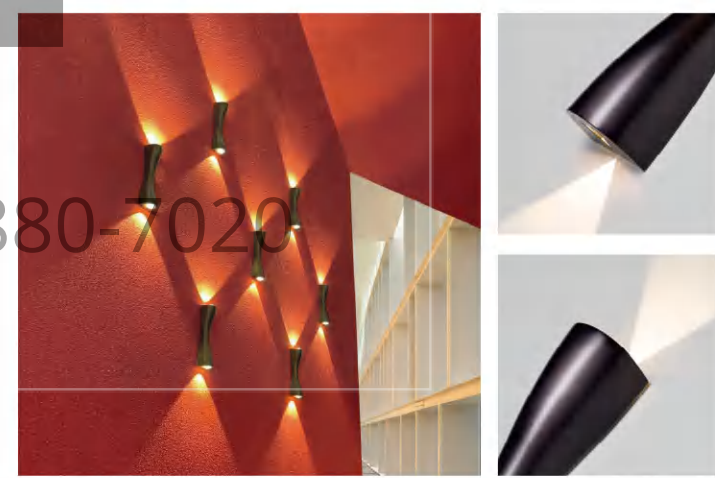

LED Rated Life: ≈50,000 Hours

Finishes:
Anodizing

ITEM NO.	1030074
Wattage:	8W
Voltage:	220~240V
Size:	120L x 121W x 70H
Total Lumens:	960
Delivered Lumens:	672

1 1030043 001

+ (86) 186-8880-7020

1030043

FRESH