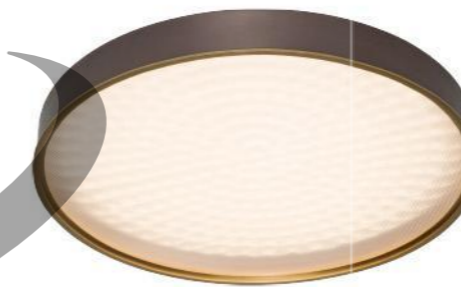

10 111072 101