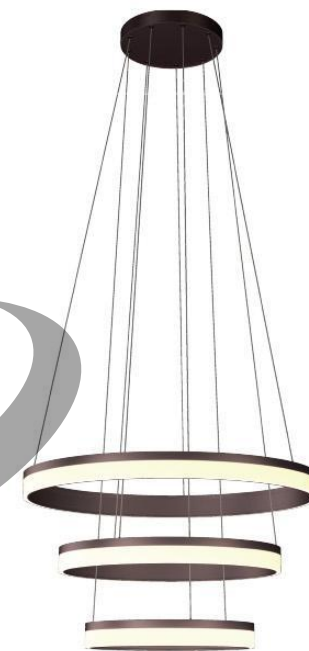

10 121780 101