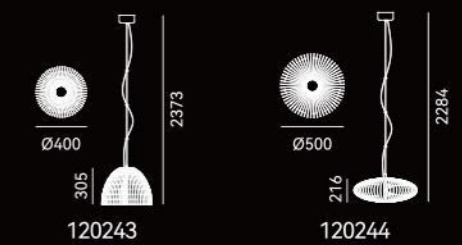

光羽

DETAILS

Material:
Steel
Lamp Shade:
Acrylic
Finishes:
Electroplating

Color Temp.: 3000K
CRI (Ra): ≥90
LED Rated Life: ≈50,000 Hours

ITEM NO.	120243	120244
Wattage:	21W	20W
Voltage:	220~240V	220~240V
Size:	Ø400 x 2373H	Ø500 x 2284H
Total Lumens:	2520	2440
Delivered Lumens:	1764	1680