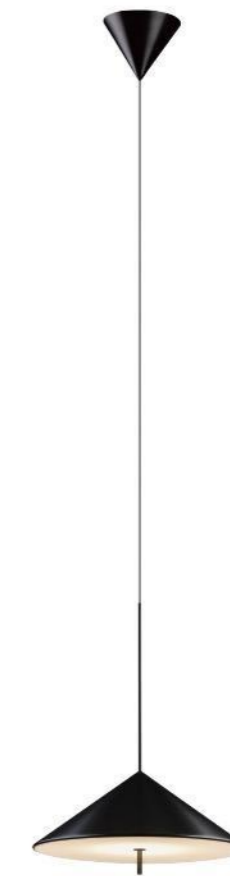

DETAILS

Material:
Stainless Steel,
Steel, Aluminum
Lamp Shade:
Acrylic

Finishes:
Electroplating,
Spray Painting

Color Temp.: 3000K
CRI (Ra): ≥90
LED Rated Life: ≈50,000 Hours

ITEM NO.	121369	121370	121371
Wattage:	32W	38W	70W
Voltage:	220~240V	220~240V	220~240V
Size:	Ø600 x (600~2000)H	Ø800 x (600~2000)H	Ø800 x (800~2000)H
Total Lumens:	3840	4560	8400
Delivered Lumens:			