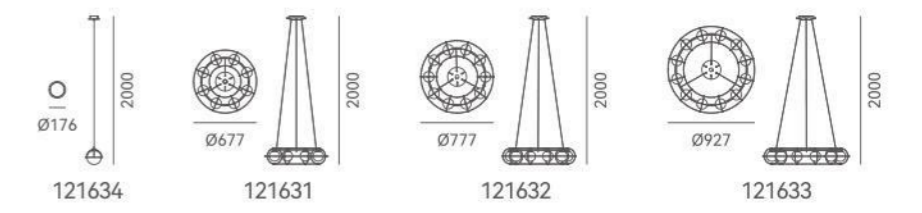

珠玑

DETAILS	
Material: Aluminum+Steel	Color Temp.: 3000K
Lamp Shade: Glass	CRI (Ra): ≥90
Finishes: Electroplating	LED Rated Life: ≈50,000 Hours

ITEM NO.	121634	121631	121632	121633
Wattage:	5W	42W	53W	63W
Voltage:	220~240V	220~240V	220~240V	220~240V
Size:	Ø176 x 2000H	Ø677 x 2000H	Ø777 x 2000H	Ø927 x 2000H
Total Lumens:	500	4200	5300	6300
Delivered Lumens:	300	2100	3180	3780