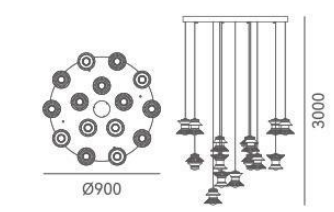

121762

光之屋

DETAILS

Material:
Aluminum

Lamp Shade:
Acrylic

Finishes:
Painting

Color Temp.: 3000K

CRI (Ra): ≥80

LED Rated Life: ≈50,000 Hours

ITEM NO.

ITEM NO.	121759	121760	121761	121762
Wattage:	50W (6-light)	72W (9-light)	100W (12-light)	126W (15-light)
Voltage:	220~240V	220~240V	220~240V	220~240V
Size:	Ø450 x 2000H	Ø600 x 2000H	Ø750 x 2000H	Ø900 x 2000H
Total Lumens:	4200	6300	8400	10500
Delivered Lumens:	3300	4950	6600	8250