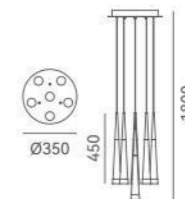

+ (86) 186-8880-7020

120103

银河

DETAILS

Material: Steel, Aluminum

Lamp Shade: Acrylic

Finishes: Anodizing, Baking Finish

Color Temp.: 3000K

CRI (Ra): ≥80

LED Rated Life: ≈50,000 Hours

ITEM NO.	120103	120105
Wattage:	39W (6-light)	104W(16-light)
Voltage:	220~240V	220~240V
Size:	Ø350 x 1800H	Ø650 x 2016H
Total Lumens:	4680	12480
Delivered Lumens:	3276	8736