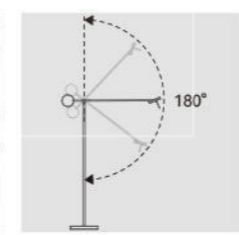

ITEM NO. 140941
 Wattage: 9W
 Voltage: 220~240V
 Size: 910L x 210W x 510H
 Total Lumens: 1080

+ (86) 186-8880-7020

10 150575 102

无形

DETAILS

Material:
Steel, Aluminum

Lamp Shade:
Acrylic

Finishes:
Spray Painting