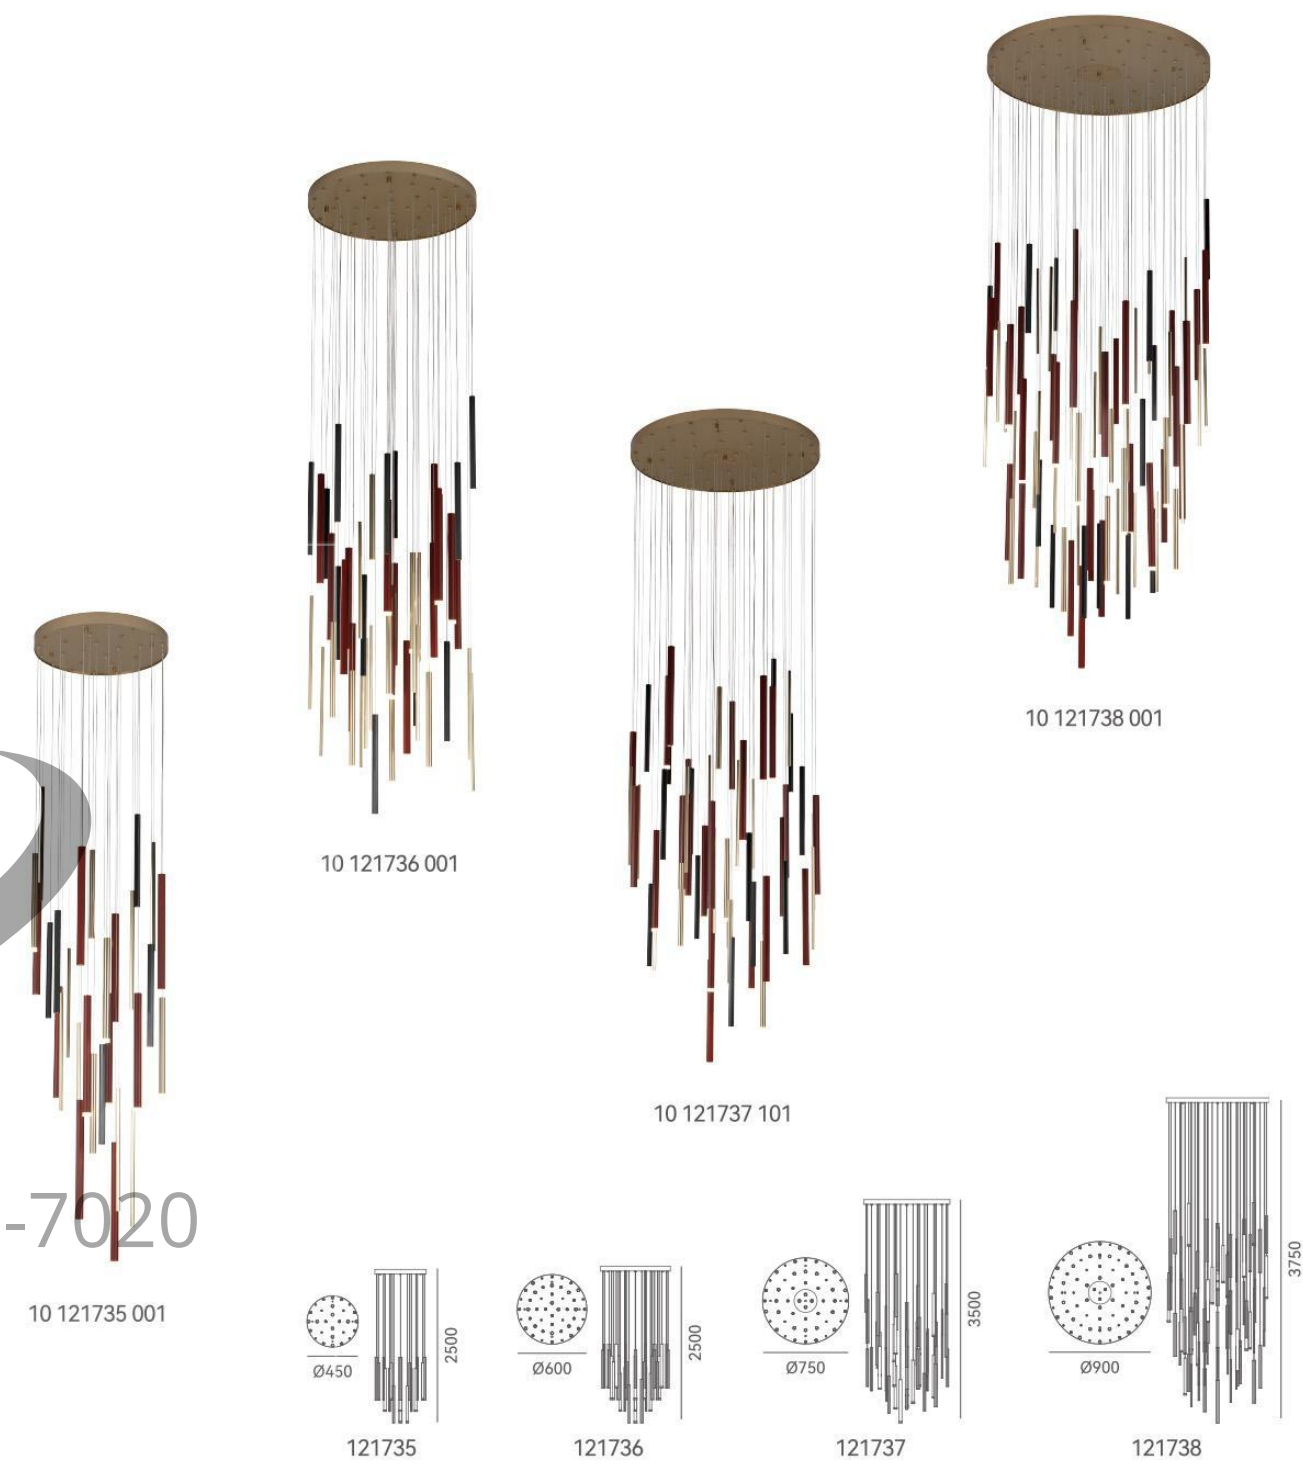

德川

DETAILS

Material:
Aluminum + Steel

Lamp Shade:
PMMA

Finishes:
Electroplating
+ Painting

Color Temp.: 3000K

CRI (Ra): ≥80

LED Rated Life: ≈50,000 Hours

ITEM NO.	121735	121736	121737	121738
Wattage:	57W (28-light)	99W (48-light)	116W (52-light)	144W (75-light)
Voltage:	220~240V	220~240V	220~240V	220~240V
Size:	Ø450 x 2500H	Ø600 x 2500H	Ø750 x 3500H	Ø900 x 3750H
Total Lumens:	4800	8400	9800	12500
Delivered Lumens:	3200	5700	6400	8200