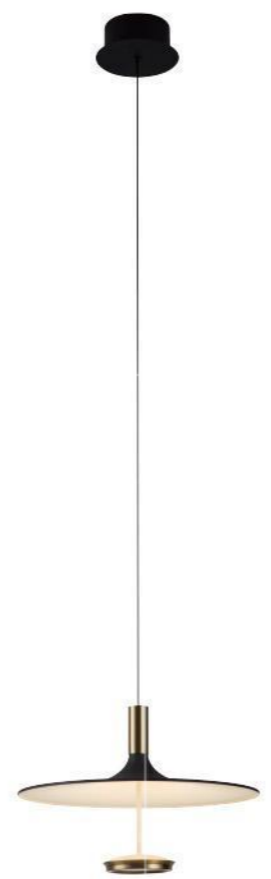

CRI (Ra): ≥90

LED Rated Life: ≈50,000 Hours

ITEM NO. 1020215
Wattage: 18W
Voltage: 220~240V
Size: Ø350 x 2565H
Total Lumens: 2160
Delivered Lumens: 1512

+ (86) 186-8880-7020

10 121606 001

10 121607 001

121606