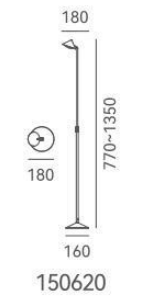

雅舍

DETAILS

Material: Aluminum + Steel
Lamp Shade: Acrylic
Finishes: Anodizing + Painting

Color Temp.: 3000K
CRI (Ra): ≥90
LED Rated Life: ≈50,000 Hours

ITEM NO. 150620
Wattage: 6W
Voltage: 220~240V
Size: 180L x 160W x 1350H
Total Lumens: 600
Delivered Lumens: 420