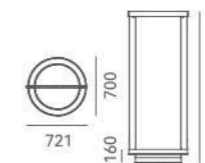

+ (86) 186-8880-7020

120282

天际

DETAILS

Material: Aluminum
Lamp Shade: Acrylic
Finishes: Anodizing

Color Temp.: 3000K
CRI (Ra): ≥90
LED Rated Life: ≈50,000 Hours

ITEM NO.	120282	121077	121079
Wattage:	53W	89W	67W
Voltage:	220~240V	220~240V	220~240V
Size:	721L x 700W x (1000 or 2236)H	870L x 850W x 1734H	870L x 850W x 2234H
Total Lumens:	6360	10680	8040
Delivered Lumens:	4452	7476	5628