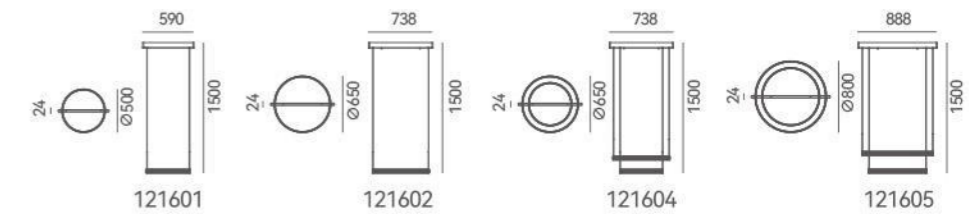

天娇

DETAILS

Material: Aluminum
Lamp Shade: Acrylic
Finishes: Anodizing

Color Temp.: 3000K
CRI (Ra): ≥90
LED Rated Life: ≈50,000 Hours

ITEM NO.	121601	121602	121604	121605
Wattage:	23W	26W	48.5W	58W
Voltage:	220~240V	220~240V	220~240V	220~240V
Size:	590L x 500W x 1500H	738L x 650W x 1500H	738L x 650W x 1500H	888L x 800W x 1500H
Total Lumens:	2300	2600	4800	5800
Delivered Lumens:	1610	1820	3360	4060