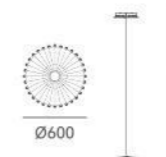

+ (86) 186-8880-7020

1020184

星辰

DETAILS

Material: Steel, Stainless Steel

Lamp Shade: Polycarbonate

Finishes: Electroplating

Color Temp.: 3000K

CRI (Ra): ≥90

LED Rated Life: ≈50,000 Hours

ITEM NO.

1020184

1020185

1020186

Wattage:

32W

40W

54W

Voltage:

220~240V

220~240V

220~240V

Size:

Ø600 x 1620H

Ø750 x 1650H

Ø1000 x 1720H

Total Lumens:

3840

4800

6480

Delivered Lumens:

2688

3360

4536