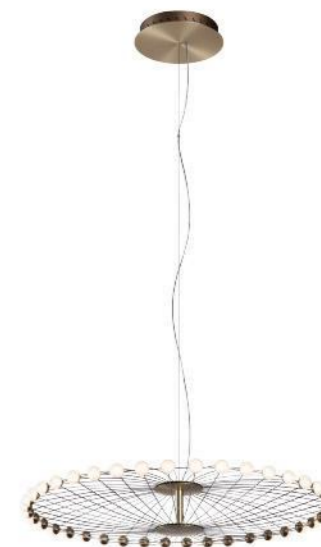

1 1020185 101

+ (86) 186-8880-7020

星辰

DETAILS

Material: Steel, Stainless Steel

Lamp Shade: Polycarbonate

Finishes: Electroplating

Color Temp.: 3000K

CRI (Ra): ≥90

LED Rated Life: ≈50,000 Hours

ITEM NO.

1020184

1020185

1020186

Wattage:

32W

40W

54W

Voltage:

220~240V

220~240V

220~240V

Size:

Ø600 x 1620H

Ø750 x 1650H

Ø1000 x 1720H

Total Lumens:

3840

4800

6480

Delivered Lumens:

2688

3360

4536