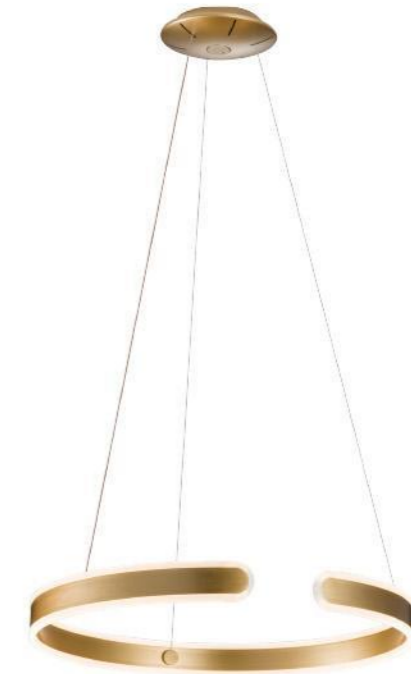

1 1020113 101

+ (86) 186-8880-7020

心锁

DETAILS

Material:
Aluminum
Lamp Shade:
Acrylic
Finishes:
Baking Finish

Color Temp.: 3000K
CRI (Ra): ≥90
LED Rated Life: ≈50,000 Hours

ITEM NO. 1020113
Wattage: 41W
Voltage: 220~240V
Size: Ø600 x 1600H
Total Lumens: 4920
Delivered Lumens: 3444