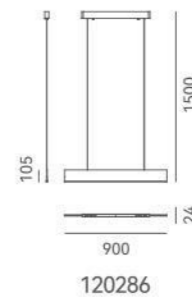

天际

DETAILS

Material: Aluminum
Lamp Shade: Acrylic
Finishes: Anodizing

Color Temp.: 3000K
CRI (Ra): ≥90
LED Rated Life: ≈50,000 Hours

ITEM NO.	120286	120287	120288
Wattage:	21W	26W	36W
Voltage:	220~240V	220~240V	220~240V
Size:	900L x 24W x 1500H	1200L x 24W x (1000 or 2165)H	1500L x 24W x 2165H
Total Lumens:	2520	3120	4320
Delivered Lumens:	1764	2184	3024