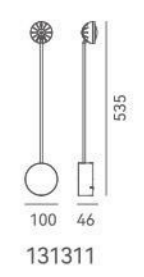

111129
131311
+ (86) 186-8880-7020

星座

DETAILS	
Material: Steel, Aluminum	Color Temp.: 3000K
Lamp Shade: Acrylic	CRI (Ra): ≥90
Finishes: Anodizing, Baking Finish	LED Rated Life: ≈50,000 Hours

ITEM NO.	111129	131311
Wattage:	5W	5W
Voltage:	220~240V	220~240V
Size:	Ø85 x 636H	100L x 46W x 535H
Total Lumens:	600	600
Delivered Lumens:	420	420