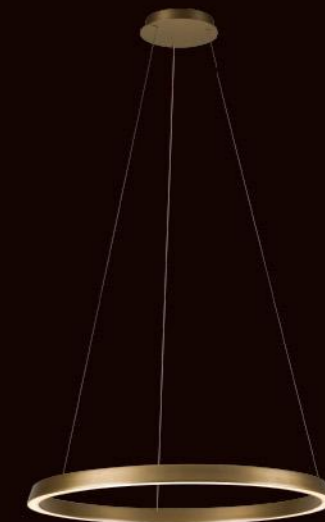

1 1020196 101

+ (86) 186-8880-7020

轨迹

DETAILS

Material:
Steel, Aluminum
Lamp Shade:
Acrylic

Finishes:
Baking Finish

Color Temp.: 3000K
CRI (Ra): ≥90
LED Rated Life: ≈50,000 Hours

ITEM NO.	1020193	1020196
Wattage:	26W	50W
Voltage:	220~240V	220~240V
Size:	Ø620 x 1600H	Ø800 x 1600H
Total Lumens:	3120	6000
Delivered Lumens:	2184	4200