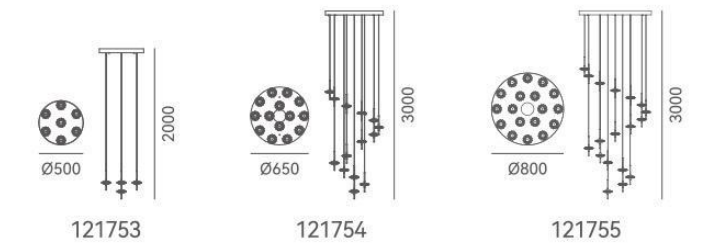

121753

121754

121755

星雨

DETAILS

Material: Zinc Alloy + Steel + ABS
Lamp Shade: Crystal + Acrylic
Finishes: Electroplating + Painting

Color Temp.: 3000K
CRI (Ra): ≥90
LED Rated Life: ≈50,000 Hours

ITEM NO.	121753	121754	121755
Wattage:	28W (7-light)	48W (14-light)	64W (18-light)
Voltage:	220~240V	220~240V	220~240V
Size:	Ø500 x 2000H	Ø650 x 3000H	Ø800 x 3000H
Total Lumens:	2940	5880	7560
Delivered Lumens:	2100	4200	5400