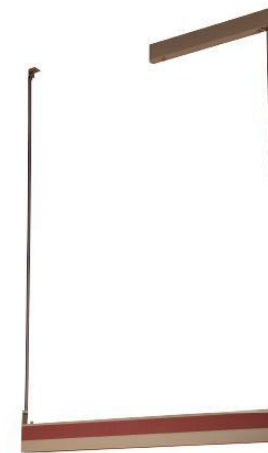

Material:
Aluminum + Steel

Lamp Shade:
Acrylic

Finishes:
Electroplating

Color Temp.: 3000K

CRI (Ra): ≥80

LED Rated Life: ≈50,000 Hours

ITEM NO.	131519
Wattage:	6W
Voltage:	220~240V
Size:	158L x 200W x 207H
Total Lumens:	630
Delivered Lumens:	400