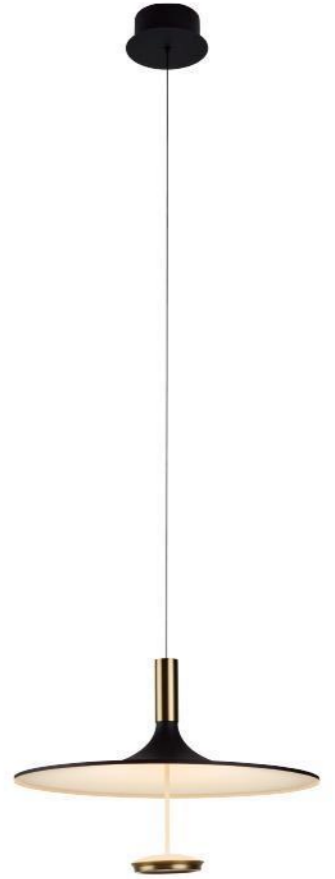

CRI (Ra): ≥90

LED Rated Life: ≈50,000 Hours

ITEM NO. 1020215
Wattage: 18W
Voltage: 220~240V
Size: Ø350 x 2565H
Total Lumens: 2160
Delivered Lumens: 1512

+ (86) 186-8880-7020

10 121606 001

10 121607 001

121606