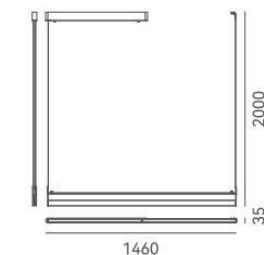

121733

山田

DETAILS

Material:
Aluminum

Lamp Shade:
PS

Finishes:
Baking Paint

Color Temp.: 3000K

CRI (Ra): ≥90

LED Rated Life: ≈50,000 Hours

ITEM NO.

Wattage:

Voltage:

Size:

Total Lumens:

Delivered Lumens:

121729

26W

220~240V

980L x 35W x 1500H

1900

550

121731

33W

220~240V

1220L x 35W x 1500H

2400

700

121733

39W

220~240V

1460L x 35W x 2000H

2880

840