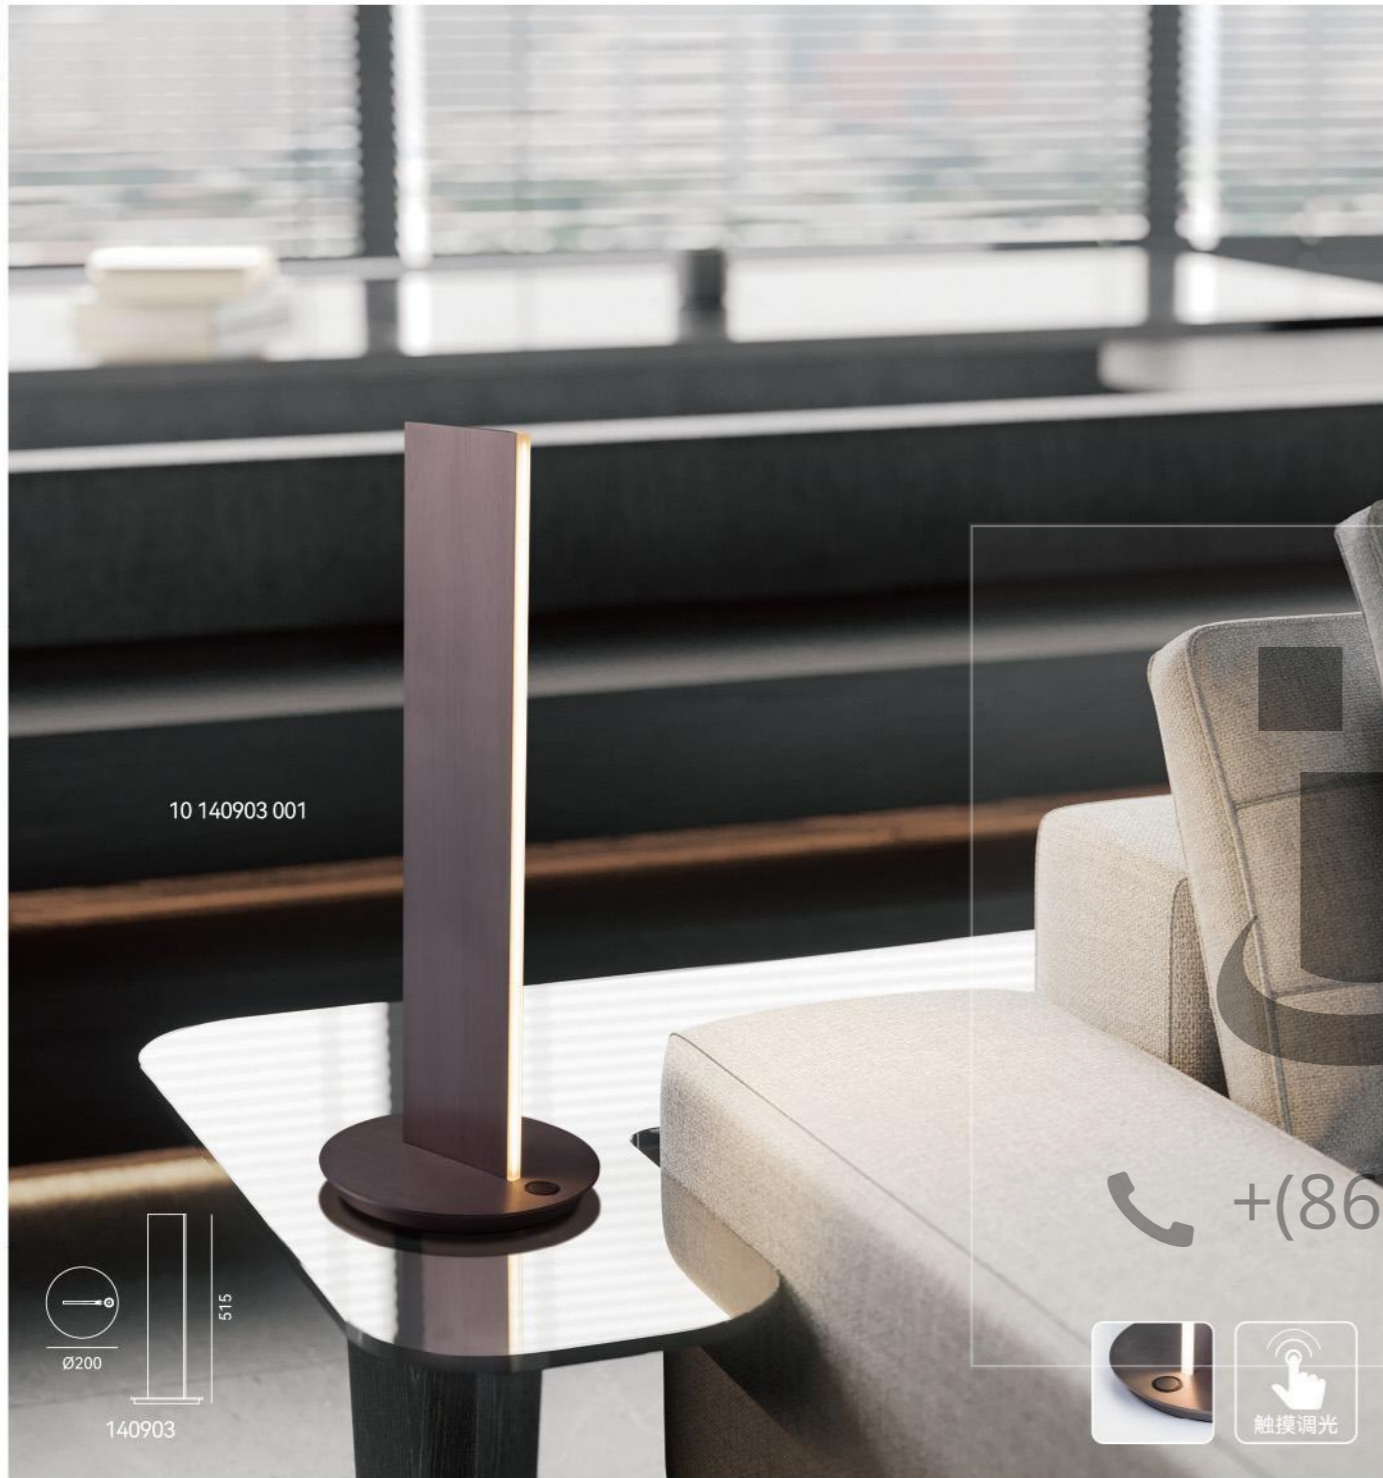

10 120288 101

10 120286 101

天际

DETAILS

Material: Aluminum
 Lamp Shade: Acrylic
 Finishes: Anodizing

Color Temp.: 3000K
 CRI (Ra): ≥90
 LED Rated Life: ≈50,000 Hours

ITEM NO.	120286	120287	120288
Wattage:	21W	26W	36W
Voltage:	220~240V	220~240V	220~240V
Size:	900L x 24W x 1500H	1200L x 24W x (1000 or 2165)H	1500L x 24W x 2165H
Total Lumens:	2520	3120	4320
Delivered Lumens:	1764	2184	3024