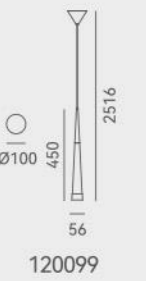

120099

+ (86) 186-8880-7020

银河

DETAILS

Material: Aluminum
Lamp Shade: Acrylic
Color Temp.: 3000K
CRI (Ra): ≥80
LED Rated Life: ≈50,000 Hours

Finishes: Anodizing

ITEM NO. 120102
Wattage: 32.5W (5-light)
Voltage: 220~240V
Size: 700L x 56W x 2006H
Total Lumens: 3900
Delivered Lumens: 2730

银河

DETAILS

Material: Aluminum
Lamp Shade: Acrylic
Color Temp.: 3000K
CRI (Ra): ≥80
LED Rated Life: ≈50,000 Hours

Finishes: Anodizing

ITEM NO. 120099
Wattage: 6.5W
Voltage: 220~240V
Size: Ø100 x 2516H
Total Lumens: 780
Delivered Lumens: 546