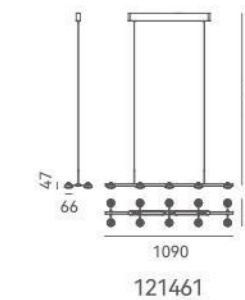

121461

星座

DETAILS

Material:
Aluminum

Lamp Shade:
Acrylic

Finishes:
Anodizing

Color Temp.: 3000K

CRI (Ra): ≥90

LED Rated Life: ≈50,000 Hours

ITEM NO.	121460	121461
Wattage:	43W (8-light)	54W (10-light)
Voltage:	220~240V	220~240V
Size:	853L x 235W x 1500H	1090L x 235W x 1500H
Total Lumens:	5160	6480
Delivered Lumens:	3612	4536