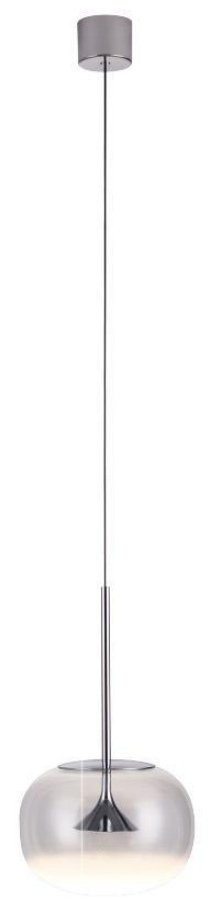

10 121782 001