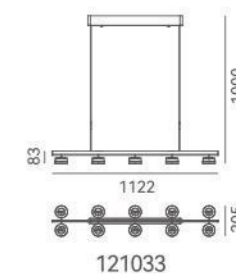

大卫

DETAILS

Material: Aluminum
Lamp Shade: Acrylic
Finishes: Anodizing

Color Temp.: 3000K
CRI (Ra): ≥90
LED Rated Life: ≈50,000 Hours

ITEM NO.	121033	121034
Wattage:	50W (10-light)	100W (18-light)
Voltage:	220~240V	220~240V
Size:	1122L x 205W x 1000H	Ø707 x 1000H
Total Lumens:	6000	12000
Delivered Lumens:	4200	8400