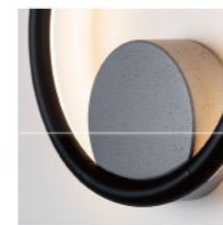

1030069

LYRIC

DETAILS

Material: Steel, Aluminum
Lamp Shade: Acrylic
Finishes: Anodizing, Spray Painting

Color Temp.: 3000K
CRI (Ra): ≥90
LED Rated Life: ≈50,000 Hours

ITEM NO. 1030069
Wattage: 10W
Voltage: 220~240V
Size: Ø300 x 43H
Total Lumens: 1200