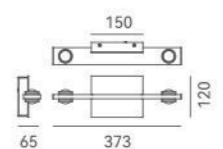

+ (86) 186-8880-7020

131321

极光

DETAILS

- Material: Aluminum
- Lamp Shade: Acrylic
- Finishes: Anodizing
- Color Temp.: 3000K
- CRI (Ra): ≥90
- LED Rated Life: ≈50,000 Hours

ITEM NO.	131321	131319
Wattage:	11W	22W
Voltage:	220~240V	220~240V
Size:	373L x 65W x 120H	623L x 65W x 120H
Total Lumens:	1320	2640
Delivered Lumens:	924	1848