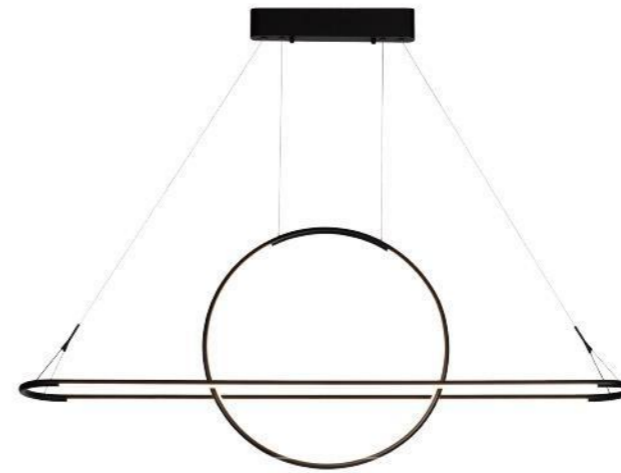

ITEM NO.	1020229
Wattage:	24W
Voltage:	220~240V
Size:	Ø600 x (975~1500)H
Total Lumens:	2880

1 1020231 201

1 1020232 101

Up And Down

Up And Down

+ (86) 186-8880 7020

1294
1020231

1294
1020232