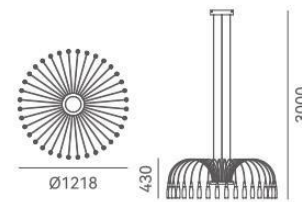

+ (86) 186-8880-7020

121788

DAINTY

DETAILS

Material: Steel
Lamp Shade: Glass
Finishes: Electroplating

Color Temp.: 3000K
CRI (Ra): ≥90
LED Rated Life: ≈50,000 Hours

ITEM NO.	121787	121788	121789
Wattage:	74W (24-light)	112W (36-light)	144W (45-light)
Voltage:	220~240V	220~240V	220~240V
Size:	Ø850 x 3000H	Ø1218 x 3000H	Ø1253 x 3000H
Total Lumens:	5040	7560	9450
Delivered Lumens:	2520	3780	4700