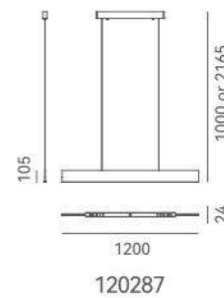

天际

DETAILS

Material: Aluminum
Lamp Shade: Acrylic
Finishes: Anodizing

Color Temp.: 3000K
CRI (Ra): ≥90
LED Rated Life: ≈50,000 Hours

ITEM NO.	120286	120287	120288
Wattage:	21W	26W	36W
Voltage:	220~240V	220~240V	220~240V
Size:	900L x 24W x 1500H	1200L x 24W x (1000 or 2165)H	1500L x 24W x 2165H
Total Lumens:	2520	3120	4320
Delivered Lumens:	1764	2184	3024