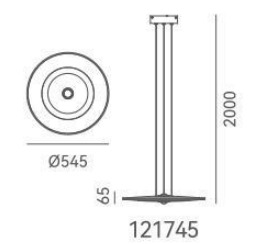

藏光

DETAILS

Material: Steel
Lamp Shade: Acrylic
Finishes: Anodizing + Painting, Painting

Color Temp.: 3000K
CRI (Ra): ≥90
LED Rated Life: ≈50,000 Hours

ITEM NO. 121745
Wattage: 63W
Voltage: 220~240V
Size: Ø545 x 2000H
Total Lumens: 4800
Delivered Lumens: 2100