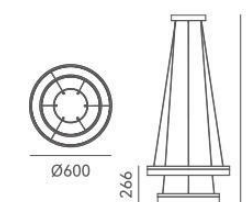

+ (86) 186-8880-7020

121778

玉瑗

DETAILS

Material:
Aluminum + Steel

Lamp Shade:
Acrylic

Finishes:
Baking Paint

Color Temp.: 3000K

CRI (Ra): ≥90

LED Rated Life: ≈50,000 Hours

ITEM NO.	121778	121779	121780
Wattage:	70W	90W	120W
Voltage:	220~240V	220~240V	220~240V
Size:	Ø600 x 2500H	Ø800 x 2500H	Ø800 x 3000H
Total Lumens:	5820	7920	10140
Delivered Lumens:	2800	3800	4800