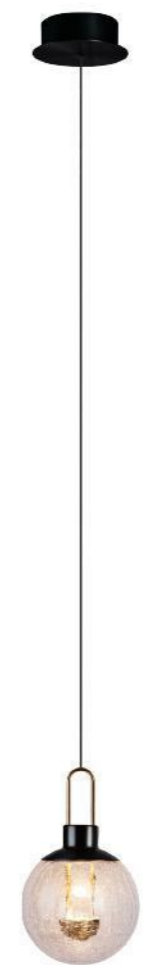

10 121362 101

TWIG

DETAILS

Material: Steel, Aluminum
Lamp Shade: Glass
Finishes: Anodizing, Electroplating

Color Temp.: 3000K
CRI (Ra): ≥90
LED Rated Life: ≈50,000 Hours

ITEM NO. 121362
Wattage: 12W
Voltage: 220~240V
Size: Ø180 x 2360H
Total Lumens: 1440
Delivered Lumens: 1008