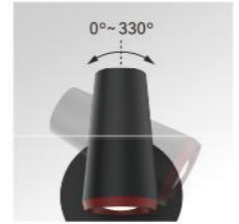

1030077

ELITE

DETAILS

Material: Steel, Aluminum
Lamp Shade: Acrylic
Finishes: Spray Painting

Color Temp.: 3000K
CRI (Ra): ≥90
LED Rated Life: ≈50,000 Hours

ITEM NO. 1030077
Wattage: 6W
Voltage: 220~240V
Size: 105L x 109W x 145H
Total Lumens: 720