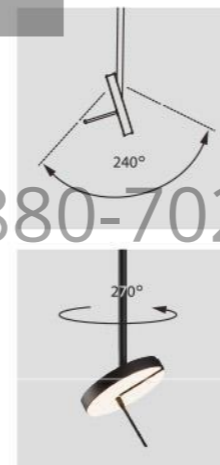

10 121122 002

无形

+ (86) 186-8880-7020