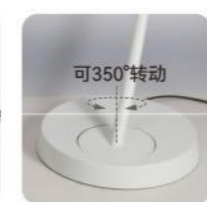

ITEM NO.	150082
Wattage:	E27 LED 1 x Max.40W
Voltage:	220~240V
Size:	Ø356 x (1370~1640)H
Total Lumens:	4800
Delivered Lumens:	2880

+ (86) 186-8880-7020

10 150524 001

线开关

可360°转动

150524

钓鱼灯

DETAILS