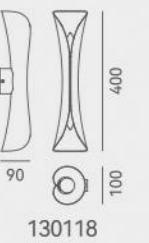

ITEM NO.	130118
Wattage:	E14 2 x Max.5W
Voltage:	220~240V
Size:	100L x 90W x 400H
Total Lumens:	960
Delivered Lumens:	672