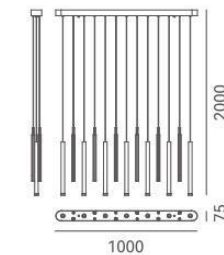

+ (86) 186-8880-7020

121740

德川

DETAILS

Material:
Aluminum

Lamp Shade:
PMMA

Finishes:
Electroplating
+ Painting

Color Temp.: 3000K

CRI (Ra): ≥90

LED Rated Life: ≈50,000 Hours

ITEM NO.	121739	121740	121741
Wattage:	32W (16-light)	38W (19-light)	48W (25-light)
Voltage:	220~240V	220~240V	220~240V
Size:	850L x 75W x 2000H	1000L x 75W x 2000H	1300L x 75W x 2000H
Total Lumens:	2700	3200	4000
Delivered Lumens:	1800	2100	2700