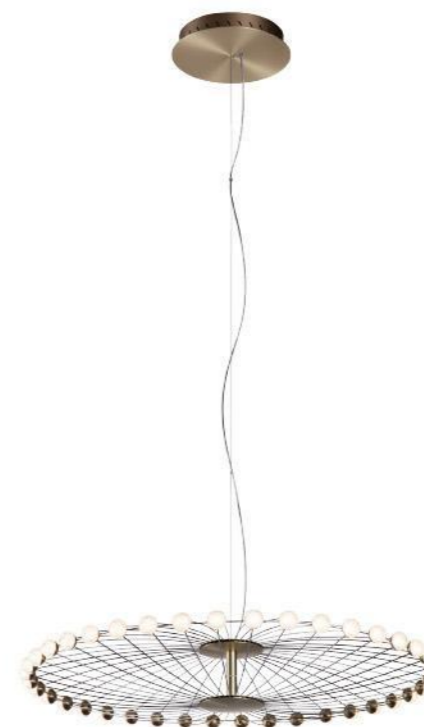

1 1020186 101