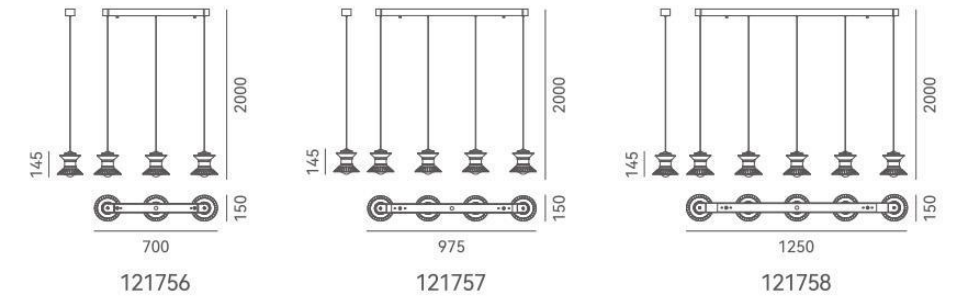

10 121757 001

光之屋

DETAILS	ITEM NO.	121756	121757	121758
Material: Aluminum	Wattage:	24W (3-light)	32W (4-light)	40W (5-light)
Lamp Shade: Acrylic	Voltage:	220~240V	220~240V	220~240V
Finishes: Painting	Size:	700L x 150W x 2000H	975L x 150W x 2000H	1250L x 150W x 2000H
	Total Lumens:	2100	2800	3500
	Delivered Lumens:	1650	2200	2750
	Color Temp.:	3000K		
	CRI (Ra):	≥90		
	LED Rated Life:	≈50,000 Hours