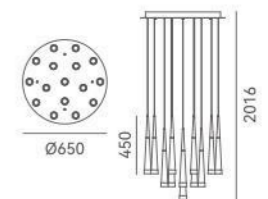

120105

银河

DETAILS

Material: Steel, Aluminum

Lamp Shade: Acrylic

Finishes: Anodizing, Baking Finish

Color Temp.: 3000K

CRI (Ra): ≥80

LED Rated Life: ≈50,000 Hours

ITEM NO.	120103	120105
Wattage:	39W (6-light)	104W(16-light)
Voltage:	220~240V	220~240V
Size:	Ø350 x 1800H	Ø650 x 2016H
Total Lumens:	4680	12480
Delivered Lumens:	3276	8736