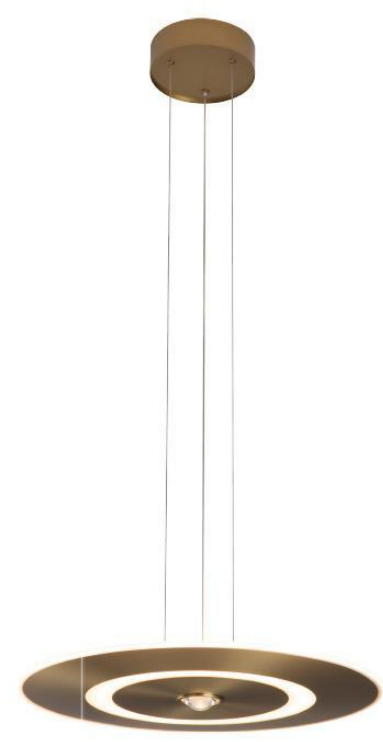

10 121745 002