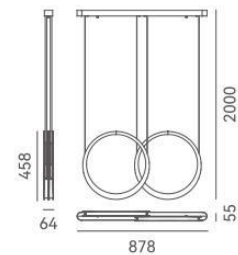

121771

玄风

DETAILS

Material: Aluminum
Lamp Shade: Acrylic
Finishes: Anodizing

Color Temp.: 3000K
CRI (Ra): ≥90
LED Rated Life: ≈50,000 Hours

ITEM NO.	121769	121770	121771
Wattage:	29W	37W	58W
Voltage:	220~240V	220~240V	220~240V
Size:	488L x 55W x 2000H	588L x 55W x 2000H	878L x 55W x 2000H
Total Lumens:	2700	3400	5400
Delivered Lumens:	950	1150	1900