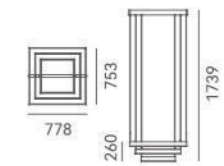

+ (86) 186-8880-7020

121091

天际

DETAILS

Material:
Aluminum
Lamp Shade:
Acrylic
Finishes:
Anodizing

Color Temp.: 3000K

CRI (Ra): ≥90

LED Rated Life: ≈50,000 Hours

ITEM NO.	121091	121076
Wattage:	90W	124W
Voltage:	220~240V	220~240V
Size:	778L x 753W x 1739H	935L x 904W x 1745H
Total Lumens:	10800	14880
Delivered Lumens:	7560	10416