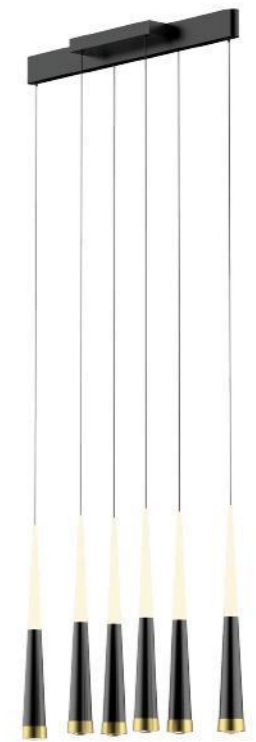

+ (86) 186-8880-7020

10 121494 102