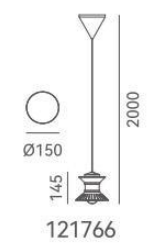

+ (86) 186-8880-7020

10 121766 001

光之屋

DETAILS

Material: Aluminum
Lamp Shade: Acrylic
Finishes: Painting

Color Temp.: 3000K
CRI (Ra): ≥90
LED Rated Life: ≈50,000 Hours

ITEM NO. 121766
Wattage: 7W
Voltage: 220~240V
Size: Ø150 x 2000H
Total Lumens: 700
Delivered Lumens: 550