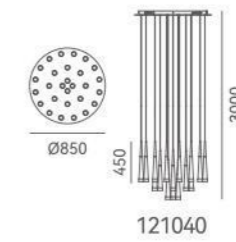

121040

银河

+ (86) 186-8880-7020

银河

DETAILS

Material: Steel, Aluminum
Lamp Shade: Acrylic
Finishes: Anodizing, Baking Finish

Color Temp.: 3000K
CRI (Ra): ≥80
LED Rated Life: ≈50,000 Hours

ITEM NO.	121040	121041
Wattage:	210W (28-light)	275W (36-light)
Voltage:	220~240V	220~240V
Size:	Ø850 x 3000H	Ø1050 x 3000H
Total Lumens:	25200	33000
Delivered Lumens:	17640	23100