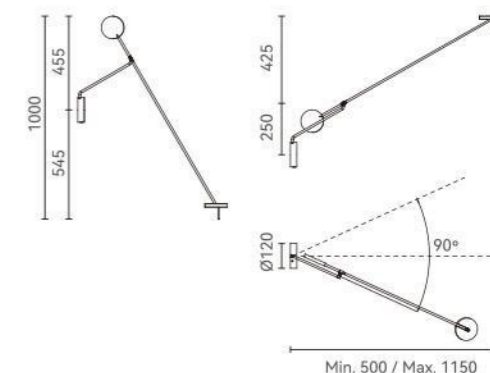

131141

无形

DETAILS

Material:
Steel, Aluminum

Lamp Shade:
Acrylic

Finishes:
Spray Painting

Color Temp.: 3000K

CRI (Ra): ≥ 90

LED Rated Life: $\approx 50,000$ Hours

ITEM NO. 131141

Wattage: 9W

Voltage: 220~240V

Size: 1150L x 120W x 1000H

Total Lumens: 1080