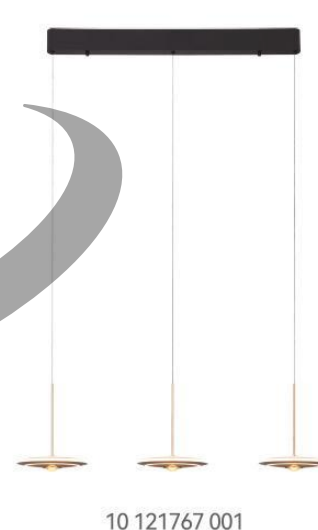

DETAILS

Material: Aluminum + Steel
 Lamp Shade: PMMA
 Finishes: Electroplating

Color Temp.: 3000K
 CRI (Ra): ≥90
 LED Rated Life: ≈50,000 Hours

ITEM NO.	121712	121713	121714
Wattage:	11W	13W	15W
Voltage:	220~240V	220~240V	220~240V
Size:	Ø160 x 2000H	Ø200 x 2000H	Ø250 x 2000H
Total Lumens:	900	1100	1250
Delivered Lumens:	600	630	650