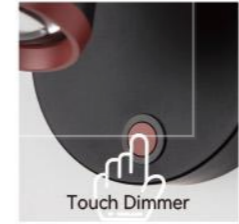

1030077

ELITE

DETAILS

Material: Steel, Aluminum
Lamp Shade: Acrylic
Finishes: Spray Painting

Color Temp.: 3000K
CRI (Ra): ≥90
LED Rated Life: ≈50,000 Hours

ITEM NO. 1030077
Wattage: 6W
Voltage: 220~240V
Size: 105L x 109W x 145H
Total Lumens: 720