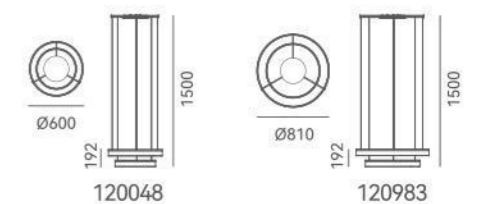

光环

DETAILS

Material: Steel, Aluminum
Lamp Shade: Acrylic
Finishes: Baking Finish

Color Temp.: 3000K
CRI (Ra): ≥90
LED Rated Life: ≈50,000 Hours

ITEM NO.	120048	120983
Wattage:	17W+23W	23W+30W
Voltage:	220~240V	220~240V
Size:	Ø600 x 1500H	Ø810 x 1500H
Total Lumens:	4800	6360
Delivered Lumens:	3360	4452