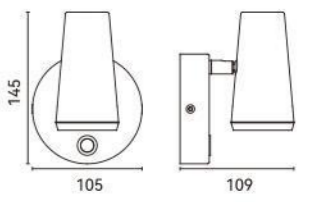

1030077

ELITE

DETAILS

Material: Steel, Aluminum
Lamp Shade: Acrylic
Finishes: Spray Painting

Color Temp.: 3000K
CRI (Ra): ≥90
LED Rated Life: ≈50,000 Hours

ITEM NO. 1030077
Wattage: 6W
Voltage: 220~240V
Size: 105L x 109W x 145H
Total Lumens: 720