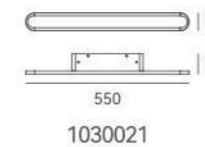

+ (86) 186-8880-7020

1030021

心锁

DETAILS

Material:
Aluminum

Lamp Shade:
Acrylic

Finishes:
Baking Finish

Color Temp.: 3000K

CRI (Ra): ≥90

LED Rated Life: ≈50,000 Hours

ITEM NO.	1030021	1030020
Wattage:	10W	15W
Voltage:	220~240V	220~240V
Size:	550L x 70W x 60H	750L x 70W x 60H
Total Lumens:	1200	1800
Delivered Lumens:	840	1260