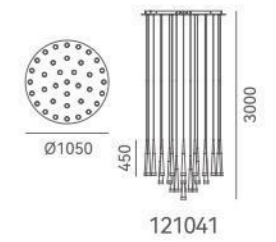

121040

121041

银河

+ (86) 186-8880-7020

银河

DETAILS

Material: Steel, Aluminum
Lamp Shade: Acrylic
Finishes: Anodizing, Baking Finish

Color Temp.: 3000K
CRI (Ra): ≥80
LED Rated Life: ≈50,000 Hours

ITEM NO.	121040	121041
Wattage:	210W (28-light)	275W (36-light)
Voltage:	220~240V	220~240V
Size:	Ø850 x 3000H	Ø1050 x 3000H
Total Lumens:	25200	33000
Delivered Lumens:	17640	23100