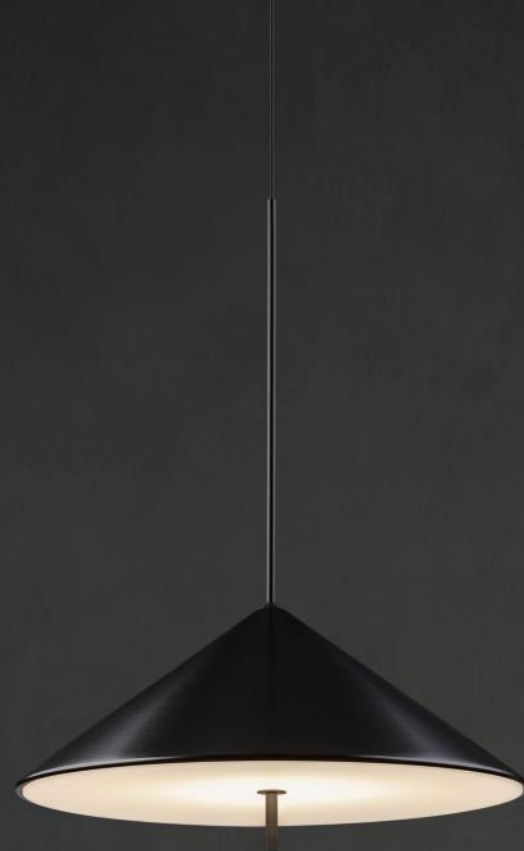

DETAILS

Material:
Stainless Steel,
Steel, Aluminum
Lamp Shade:
Acrylic

Finishes:
Electroplating,
Spray Painting

Color Temp.: 3000K
CRI (Ra): ≥90
LED Rated Life: ≈50,000 Hours

ITEM NO.	121369	121370	121371
Wattage:	32W	38W	70W
Voltage:	220~240V	220~240V	220~240V
Size:	Ø600 x (600~2000)H	Ø800 x (600~2000)H	Ø800 x (800~2000)H
Total Lumens:	3840	4560	8400
Delivered Lumens:			