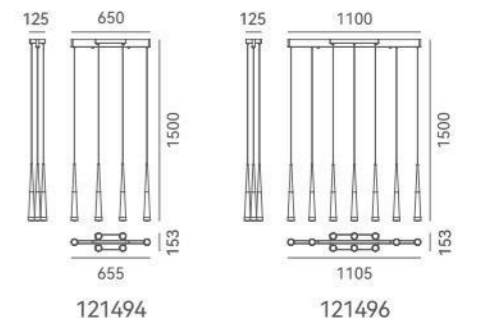

121494

121496

华夏

DETAILS

Material:
Aluminum

Lamp Shade:
PMMA

Finishes:
Anodizing +
Spray Painting

Color Temp.: 3000K

CRI (Ra): ≥90

LED Rated Life: ≈50,000 Hours

ITEM NO.	121494	121496
Wattage:	47W	79W
Voltage:	220~240V	220~240V
Size:	650 x 125 x 1500H	1100 x 125 x 1500H
Total Lumens:	4700	7900
Delivered Lumens:	2820	4740