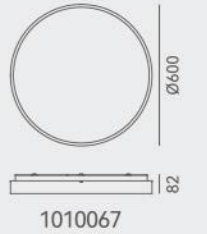

1010067

(86) 186-8880-7020

璀璨

DETAILS

Material: Aluminum+Steel
Lamp Shade: PS
Finishes: Baking Finish, Anodizing

Color Temp.: 3000K
CRI (Ra): ≥90
LED Rated Life: ≈50,000 Hours

ITEM NO.	1010066	1010067
Wattage:	36W	46W
Voltage:	220~240V	220~240V
Size:	Ø450 x 65H	Ø600 x 82H
Total Lumens:	4320	5520
Delivered Lumens:	3024	3864