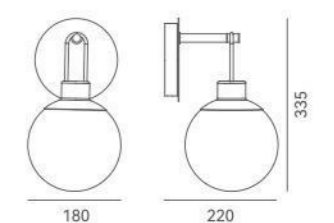

131266

TWIG

DETAILS

Material: Steel, Aluminum
Lamp Shade: Glass
Finishes: Anodizing, Electroplating

Color Temp.: 3000K
CRI (Ra): ≥90
LED Rated Life: ≈50,000 Hours

ITEM NO. 131266
Wattage: 12W
Voltage: 220~240V
Size: 180L x 220W x 335H
Total Lumens: 1440
Delivered Lumens: 1008