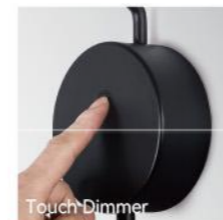

10 131141 002

Touch Dimmer

131141

无形

DETAILS

Material:
Steel, Aluminum

Lamp Shade:
Acrylic

Finishes:
Spray Painting