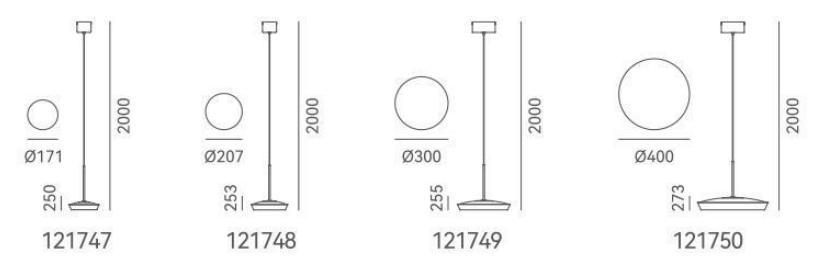

飞碟

DETAILS
Material: Steel
Lamp Shade: Acrylic
Finishes: Plating

Color Temp.: 3000K
CRI (Ra): ≥80
LED Rated Life: ≈50,000 Hours

ITEM NO.	121747	121748	121749	121750
Wattage:	17W	26W	35W	45W
Voltage:	220~240V	220~240V	220~240V	220~240V
Size:	Ø171 x 2000H	Ø207 x 2000H	Ø300 x 2000H	Ø400 x 2000H
Total Lumens:	1200	2200	3000	3850
Delivered Lumens:	650	1500	2000	2600