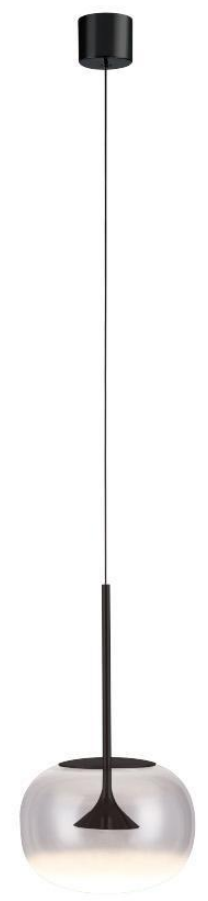

10 121782 002

ALIVE

DETAILS	
Material: Aluminum + Steel	Color Temp.: 3000K
Lamp Shade: Glass	CRI (Ra): ≥90
Finishes: Electroplating / Painting	LED Rated Life: ≈50,000 Hours

ITEM NO.	121782
Wattage:	7.5W
Voltage:	220~240V
Size:	Ø250 x 2500H
Total Lumens:	630
Delivered Lumens:	440