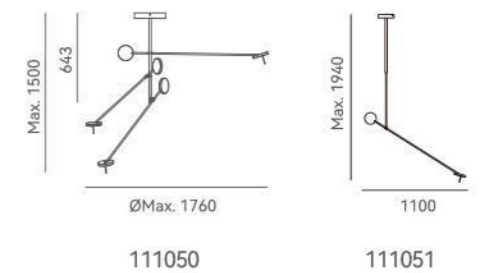

+ (86) 186-8880-7020