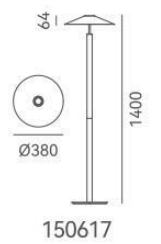

H

DETAILS

Material: Steel	Color Temp.: 3000K
Lamp Shade: Acrylic	CRI (Ra): ≥90
Finishes: Electroplating / Painting	LED Rated Life: ≈50,000 Hours

ITEM NO.	150617
Wattage:	15W
Voltage:	220~240V
Size:	Ø380 x 1400H
Total Lumens:	1400
Delivered Lumens:	700