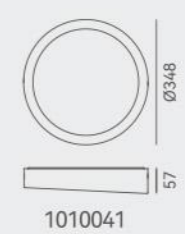

迪

+ (86) 186-8880-7020

1010041

山水

DETAILS

Material: Polyurethane
Lamp Shade: Acrylic

Finishes: Spray Painting

Color Temp.: 3000K

CRI (Ra): ≥90

LED Rated Life: ≈50,000 Hours

ITEM NO.	1010040	1010041	1010042
Wattage:	14W	19W	24W
Voltage:	220~240V	220~240V	220~240V
Size:	Ø252 x 52H	Ø348 x 57H	Ø444 x 62H
Total Lumens:	1680	2280	2880
Delivered Lumens:	1176	1596	2016