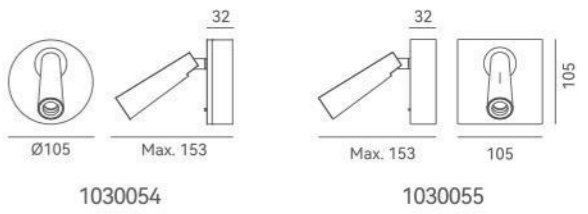

伽马 GAMMA

DETAILS

Material: Aluminum
Lamp Shade: Acrylic
Finishes: Spray Painting

Color Temp.: 2700K
CRI (Ra): ≥90
LED Rated Life: ≈50,000 Hours

ITEM NO.	1030054	1030055
Wattage:	2.2W	2.2W
Voltage:	220~240V	220~240V
Size:	Ø105 x 153H	153L x 105W x 105H
Total Lumens:	264 lm	264 lm