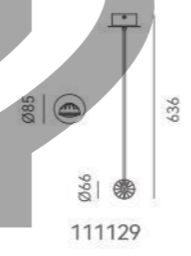

10 111129 101