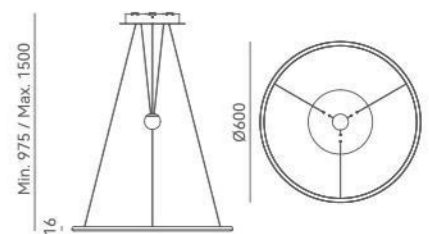

1020229

LYRIC

DETAILS

Material:	Steel, Aluminum	Color Temp.:	3000K
Lamp Shade:	Acrylic	CRI (Ra):	≥90
Finishes:	Anodizing, Spray Painting	LED Rated Life:	≈50,000 Hours

ITEM NO.	1020229
Wattage:	24W
Voltage:	220~240V
Size:	Ø600 x (975~1500)H
Total Lumens:	2880