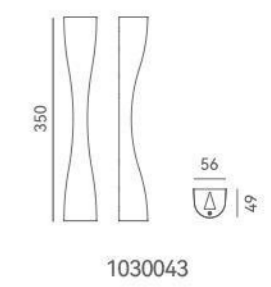

1 1030043 001

+ (86) 186-8880-7020

FRESH

DETAILS

Material: Steel, Aluminum
Lamp Shade: Acrylic
Finishes: Electroplating
Color Temp.: 3000K
CRI (Ra): ≥80
LED Rated Life: ≈50,000 Hours

ITEM NO. 1030043
Wattage: 6W
Voltage: 220~240V
Size: 56L x 49W x 350H
Total Lumens: 720