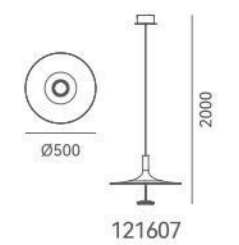

121606

121607

逸景

DETAILS

Material:
Aluminum+Steel

Lamp Shade:
Acrylic

Finishes:
Anodizing

Color Temp.: 3000K

CRI (Ra): ≥90

LED Rated Life: ≈50,000 Hours

ITEM NO.	121606	121607
Wattage:	10W	13W
Voltage:	220~240V	220~240V
Size:	Ø400 x 2000H	Ø500 x 2000H
Total Lumens:	1000	1300
Delivered Lumens:	500	650