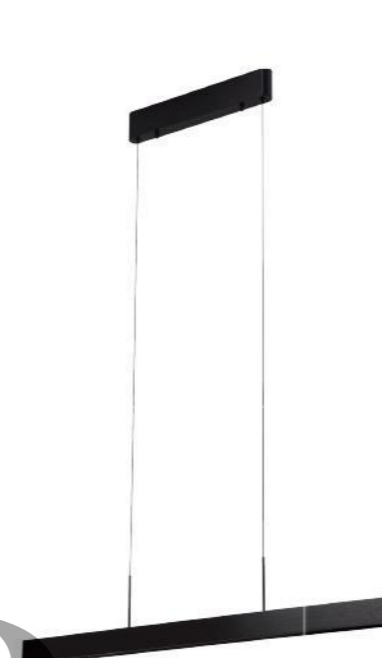

Material: Aluminum+Steel
 Lamp Shade: PC
 Finishes: Anodizing, Baking Finish

Color Temp.: 3000K
 CRI (Ra): ≥90
 LED Rated Life: ≈50,000 Hours

ITEM NO.	111221	111222
Wattage:	35W	46W
Voltage:	220~240V	220~240V
Size:	930L x 38W x 92H	1196L x 38W x 92H
Total Lumens:	3500	4500
Delivered Lumens:	1750	2250