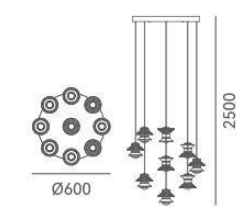

IP

+ (86) 186-8880-7020

121760

光之屋

DETAILS

Material:
Aluminum

Lamp Shade:
Acrylic

Finishes:
Painting

Color Temp.: 3000K

CRI (Ra): ≥80

LED Rated Life: ≈50,000 Hours

ITEM NO.

ITEM NO.	121759	121760	121761	121762
Wattage:	50W (6-light)	72W (9-light)	100W (12-light)	126W (15-light)
Voltage:	220~240V	220~240V	220~240V	220~240V
Size:	Ø450 x 2000H	Ø600 x 2000H	Ø750 x 2000H	Ø900 x 2000H
Total Lumens:	4200	6300	8400	10500
Delivered Lumens:	3300	4950	6600	8250