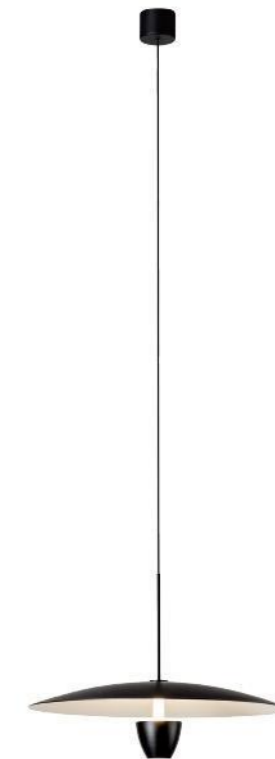

10 121170 108

黑骑士

DETAILS

Material:
Aluminum, Steel

Lamp Shade:
Acrylic

Finishes:
Baking Finish

Color Temp.: 3000K

CRI (Ra): ≥90

LED Rated Life: ≈50,000 Hours

ITEM NO.

121169

Wattage: 12W

Voltage: 220~240V

Size: Ø400 x 2510H

Total Lumens: 1440

Delivered Lumens: 1008

121170

Wattage: 18W

Voltage: 220~240V

Size: Ø550 x 2545H

Total Lumens: 2160

Delivered Lumens: 1512

121251

Wattage: 30W

Voltage: 220~240V

Size: 1075L x 550W x 1000H

Total Lumens: 3600

Delivered Lumens: 2520