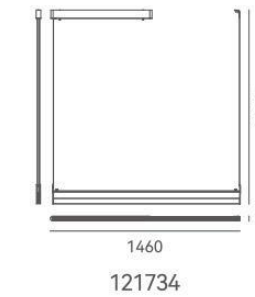

山田

DETAILS

Material: Aluminum
Lamp Shade: PS
Finishes: Baking Paint

Color Temp.: 3000K
CRI (Ra): ≥90
LED Rated Life: ≈50,000 Hours

ITEM NO.	121730	121732	121734
Wattage:	24W	31W	37W
Voltage:	220~240V	220~240V	220~240V
Size:	980L x 35W x 1500H	1220L x 35W x 1500H	1460L x 35W x 2000H
Total Lumens:	2000	2200	3000
Delivered Lumens:	1400	1540	2100