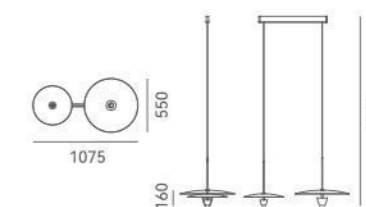

121251

黑骑士

DETAILS

Material:
Aluminum, Steel

Lamp Shade:
Acrylic

Finishes:
Baking Finish

Color Temp.: 3000K

CRI (Ra): ≥90

LED Rated Life: ≈50,000 Hours

ITEM NO.

121169

Wattage: 12W

Voltage: 220~240V

Size: Ø400 x 2510H

Total Lumens: 1440

Delivered Lumens: 1008

121170

Wattage: 18W

Voltage: 220~240V

Size: Ø550 x 2545H

Total Lumens: 2160

Delivered Lumens: 1512

121251

Wattage: 30W

Voltage: 220~240V

Size: 1075L x 550W x 1000H

Total Lumens: 3600

Delivered Lumens: 2520