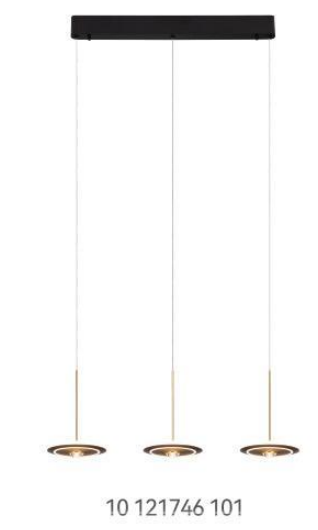

DETAILS

Material: Aluminum + Steel
 Lamp Shade: PMMA
 Finishes: Electroplating

Color Temp.: 3000K
 CRI (Ra): ≥90
 LED Rated Life: ≈50,000 Hours

ITEM NO.	121712	121713	121714
Wattage:	11W	13W	15W
Voltage:	220~240V	220~240V	220~240V
Size:	Ø160 x 2000H	Ø200 x 2000H	Ø250 x 2000H
Total Lumens:	900	1100	1250
Delivered Lumens:	600	630	650