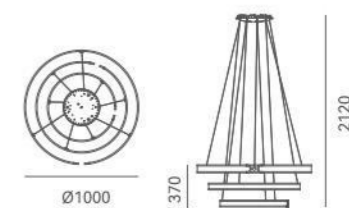

ITEM NO. 1020113
Wattage: 41W
Voltage: 220~240V
Size: Ø600 x 1600H
Total Lumens: 4920
Delivered Lumens: 3444

1 1020109 101

1 1020109 105

+ (86) 186-8880-7020

1020109

心锁

DETAILS

Material:
Aluminum