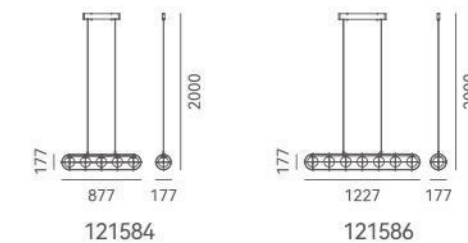

珠玑

DETAILS

Material:
Aluminum+Steel

Lamp Shade:
Glass

Finishes:
Electroplating

Color Temp.: 3000K

CRI (Ra): ≥90

LED Rated Life: ≈50,000 Hours

ITEM NO.	121584	121586
Wattage:	26W	37W
Voltage:	220~240V	220~240V
Size:	877L x 177W x 2000H	1227L x 177W x 2000H
Total Lumens:	2600	3700
Delivered Lumens:	1560	2220