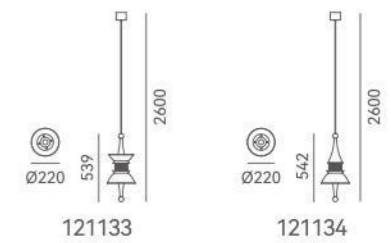

古堡

DETAILS

Material:
Aluminum+Steel
Lamp Shade:
Acrylic
Finishes:
Baking Finish

Color Temp.: 3000K
CRI (Ra): ≥90
LED Rated Life: ≈50,000 Hours

ITEM NO.	121133	121134
Wattage:	15W	11W
Voltage:	220~240V	220~240V
Size:	Ø220 x 2600H	Ø220 x 2600H
Total Lumens:	1800	1320
Delivered Lumens:	1260	924