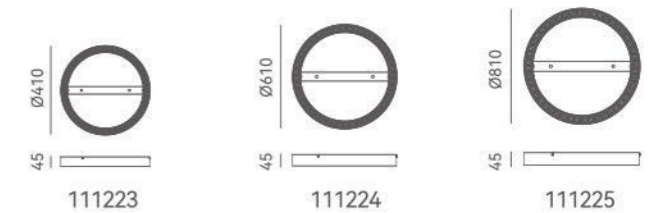

繁星

DETAILS

Material: Aluminum+Steel
Lamp Shade: PC
Finishes: Anodizing, Baking Finish

Color Temp.: 3000K
CRI (Ra): ≥90
LED Rated Life: ≈50,000 Hours

ITEM NO.	111223	111224	111225
Wattage:	30W	46W	56W
Voltage:	220~240V	220~240V	220~240V
Size:	Ø410 x 45H	Ø610 x 45H	Ø810 x 45H
Total Lumens:	3500	4500	4500
Delivered Lumens:	1750	2250	2250