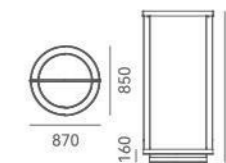

121079

天际

DETAILS

Material: Aluminum
Lamp Shade: Acrylic
Finishes: Anodizing

Color Temp.: 3000K
CRI (Ra): ≥90
LED Rated Life: ≈50,000 Hours

ITEM NO.	120282	121077	121079
Wattage:	53W	89W	67W
Voltage:	220~240V	220~240V	220~240V
Size:	721L x 700W x (1000 or 2236)H	870L x 850W x 1734H	870L x 850W x 2234H
Total Lumens:	6360	10680	8040
Delivered Lumens:	4452	7476	5628