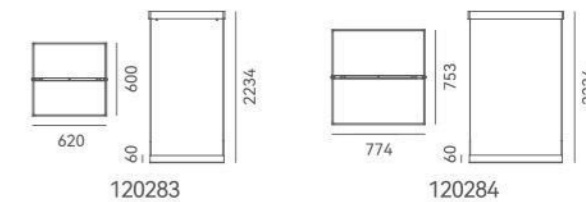

+ (86) 186-8880-7020

天际

DETAILS

Material:
Aluminum

Lamp Shade:
Acrylic

Finishes:
Anodizing

Color Temp.: 3000K

CRI (Ra): ≥90

LED Rated Life: ≈50,000 Hours

ITEM NO. 120283

Wattage: 31W

Voltage: 220~240V

Size: 620L x 600W x 2234H

Total Lumens: 3720

Delivered Lumens: 2604

120284

42W

220~240V

774L x 753W x 2234H

5040

3528