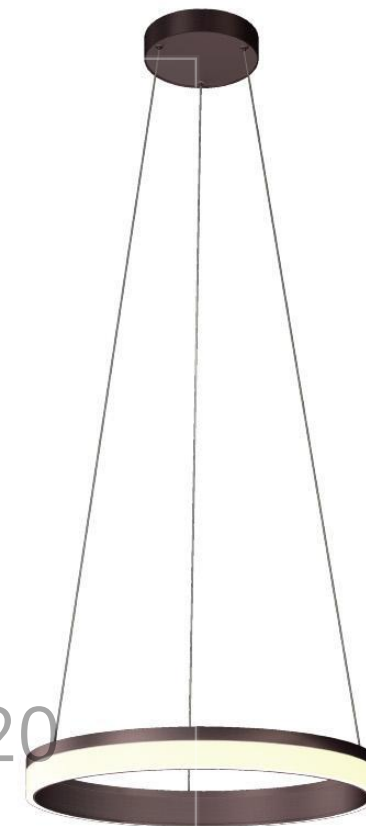

+ (86) 186-8880-7020

10 121776 101