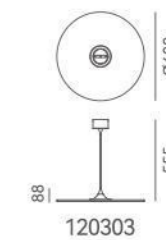

120303

碟韵

DETAILS

Material:
Aluminum

Lamp Shade:
Acrylic

Finishes:
Anodizing

Color Temp.: 3000K

CRI (Ra): ≥90

LED Rated Life: ≈50,000 Hours

ITEM NO.

Wattage:

Voltage:

Size:

Total Lumens:

Delivered Lumens:

120301

23W

220~240V

Ø400 x 500H

2760

1932

120302

34W

220~240V

Ø500 x 540H

4080

2856

120303

54W

220~240V

Ø600 x 555H

6480

4536