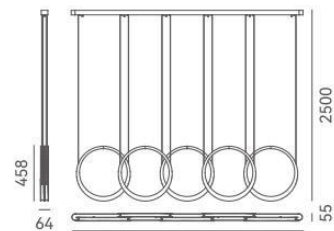

121774

玄风

DETAILS

Material:
Aluminum
Lamp Shade:
Acrylic
Finishes:
Anodizing

Color Temp.: 3000K
CRI (Ra): ≥90
LED Rated Life: ≈50,000 Hours

ITEM NO.	121772	121773	121774
Wattage:	87W	120W	148W
Voltage:	220~240V	220~240V	220~240V
Size:	1228L x 55W x 2500H	1578L x 55W x 2500H	1928L x 55W x 2500H
Total Lumens:	8100	10800	13500
Delivered Lumens:	2850	3800	4750