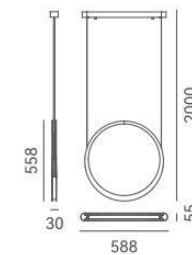

+ (86) 186-8880-7020

121770

玄风

DETAILS

Material: Aluminum
Lamp Shade: Acrylic
Finishes: Anodizing

Color Temp.: 3000K
CRI (Ra): ≥90
LED Rated Life: ≈50,000 Hours

ITEM NO.	121769	121770	121771
Wattage:	29W	37W	58W
Voltage:	220~240V	220~240V	220~240V
Size:	488L x 55W x 2000H	588L x 55W x 2000H	878L x 55W x 2000H
Total Lumens:	2700	3400	5400
Delivered Lumens:	950	1150	1900