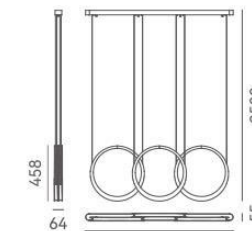

+ (86) 186-8880-7020

121772

玄风

DETAILS

Material:
Aluminum
Lamp Shade:
Acrylic
Finishes:
Anodizing

Color Temp.: 3000K
CRI (Ra): ≥90
LED Rated Life: ≈50,000 Hours

ITEM NO.	121772	121773	121774
Wattage:	87W	120W	148W
Voltage:	220~240V	220~240V	220~240V
Size:	1228L x 55W x 2500H	1578L x 55W x 2500H	1928L x 55W x 2500H
Total Lumens:	8100	10800	13500
Delivered Lumens:	2850	3800	4750