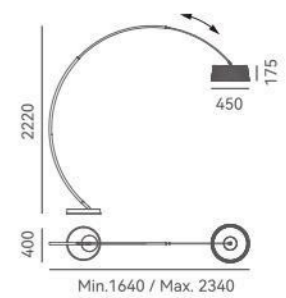

150524

钓鱼灯

DETAILS

Material: Steel
Lamp Shade: Polyurethane, Acrylic
Finishes: Electroplating, Spray Painting
Color Temp.: 3000K
CRI (Ra): ≥80
LED Rated Life: ≈50,000 Hours

ITEM NO. 150524
Wattage: E27 LED 3 x Max.40W
Voltage: 220~240V
Size: (1640~2340)L x 450W x 2220H
Total Lumens:
Delivered Lumens: