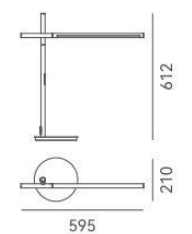

+ (86) 186-8880-7020

141046

风范

DETAILS

Material: Aluminum
Lamp Shade: PC
Finishes: Anodizing

Color Temp.: 2700K/4000K/5000K
CRI (Ra): ≥80
LED Rated Life: ≈50,000 Hours

ITEM NO.	141046	150619
Wattage:	15W	17W
Voltage:	220~240V	220~240V
Size:	595L x 210W x 612H	645L x 250W x 1405H
Total Lumens:	1300	1300
Delivered Lumens:	780	780