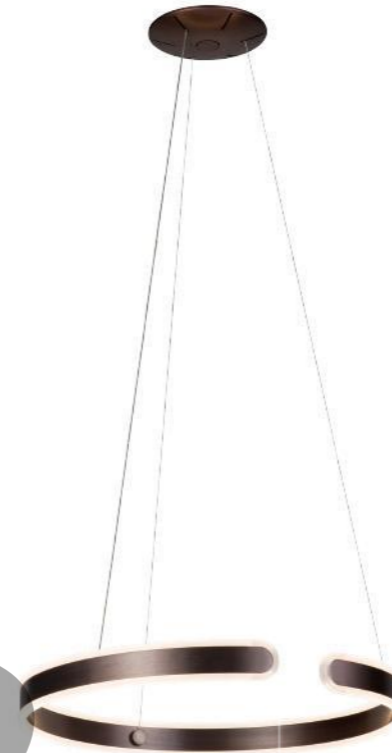

1 1020113 112