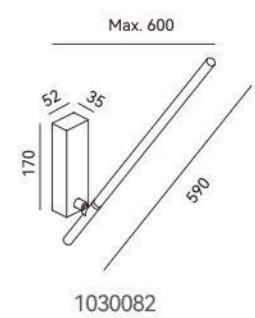

1428

1764

1764

1 1030082 001

 +(86) 186-8880-7020

TUBS

DETAILS

Material: Steel, Aluminum
 Lamp Shade: Polycarbonate
 Finishes: Spray Painting