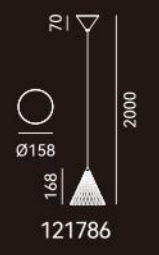

VENETO

DETAILS

Material:
Aluminum

Lamp Shade:
Acrylic

Finishes:
Anodizing

Color Temp.: 3000K

CRI (Ra): ≥90

LED Rated Life: ≈50,000 Hours

ITEM NO.	121786
Wattage:	6W
Voltage:	220~240V
Size:	Ø158 x 2000H
Total Lumens:	1000
Delivered Lumens:	500