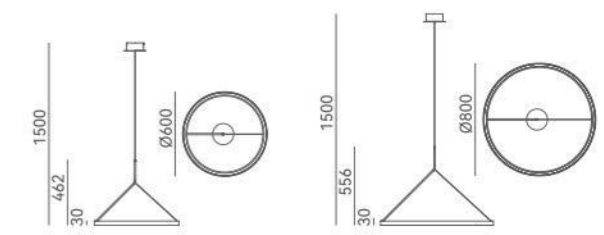

1020228

1020227

ROL

DETAILS

Material:
Steel, Aluminum
Lamp Shade:
Acrylic
Finishes:
Spray Painting

Color Temp.: 3000K
CRI (Ra): ≥90
LED Rated Life: ≈50,000 Hours

ITEM NO.	1020228	1020227
Wattage:	24W	38W
Voltage:	220-240V	220-240V
Size:	Ø600 x 1500H	Ø800 x 1500H
Total Lumens:	2880	4560
Delivered Lumens: