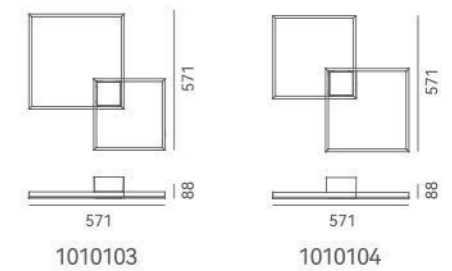

ITEM NO.: 121059
 Wattage: 24.3W
 Voltage: 220~240V
 Size: Ø625 x (500~1500)H
 Total Lumens: 2916

 +(86) 186-8880-7020

1 1010103 001

1 1010104 001

+ (86) 186-8880-7020

矩阵

DETAILS

Material:
Aluminum