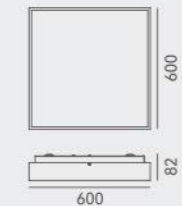

1010070

+ (86) 186-8880-7020

璀璨

DETAILS

Material: Aluminum
Lamp Shade: Polystyrene
Finishes: Baking Finish
Anodizing

Color Temp.: 3000K
CRI (Ra): ≥90
LED Rated Life: ≈50,000 Hours

ITEM NO.	1010069	1010070	1010127
Wattage:	31W	54W	70W
Voltage:	220~240V	220~240V	220~240V
Size:	450L x 450W x 65H	600L x 600W x 82H	850L x 850W x 72H
Total Lumens:	3720	6480	8400
Delivered Lumens:	2604	4536	5880