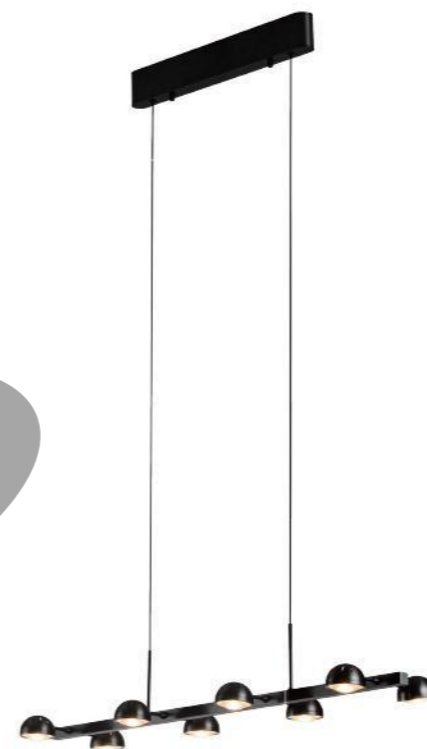

+ (86) 186-8880-7020

10 121461 101

10 121460 101

121460

121461

星座

DETAILS

Material:
Aluminum

Lamp Shade:
Acrylic

Finishes:
Anodizing

Color Temp.: 3000K

CRI (Ra): ≥90

LED Rated Life: ≈50,000 Hours

ITEM NO.	121460	121461
Wattage:	43W (8-light)	54W (10-light)
Voltage:	220~240V	220~240V
Size:	853L x 235W x 1500H	1090L x 235W x 1500H
Total Lumens:	5160	6480
Delivered Lumens:	3612	4536