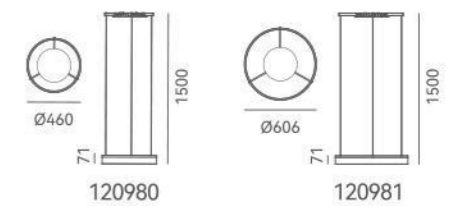

10 120981 140

IP

+ (86) 186-8880-7020

光环

DETAILS

Material: Steel, Aluminum
Lamp Shade: Acrylic
Finishes: Baking Finish

Color Temp.: 3000K
CRI (Ra): ≥90
LED Rated Life: ≈50,000 Hours

ITEM NO.	120980	120981
Wattage:	17W	23W
Voltage:	220~240V	220~240V
Size:	Ø460 x 1500H	Ø606 x 1500H
Total Lumens:	2040	2760
Delivered Lumens:	1428	1932