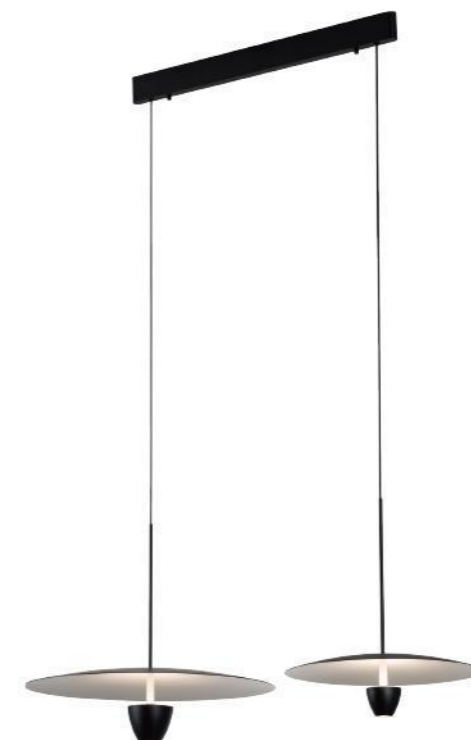

LED Rated Life: ≈50,000 Hours

ITEM NO.	121606	121607
Wattage:	10W	13W
Voltage:	220~240V	220~240V
Size:	Ø400 x 2000H	Ø500 x 2000H
Total Lumens:	1000	1300
Delivered Lumens:	500	650

+ (86) 186-8880-7020

10 121169 108