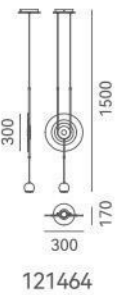

鎏金

DETAILS

Material:
Aluminum+Steel

Lamp Shade:
Acrylic

Finishes:
Baking Finish,
Electroplating

Color Temp.: 3000K

CRI (Ra): ≥ 90

LED Rated Life: $\approx 50,000$ Hours

ITEM NO.	121464
Wattage:	23W
Voltage:	220~240V
Size:	300L x 170W x 1500H
Total Lumens:	2760
Delivered Lumens:	1932