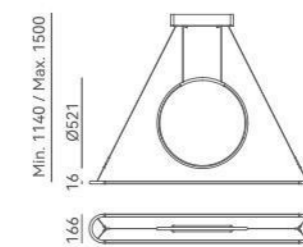

ITEM NO.	1020229
Wattage:	24W
Voltage:	220~240V
Size:	Ø600 x (975~1500)H
Total Lumens:	2880

1 1020231 201

1 1020232 101

Up And Down

Up And Down

+ (86) 186-8880 7020

1294
1020231

1294
1020232