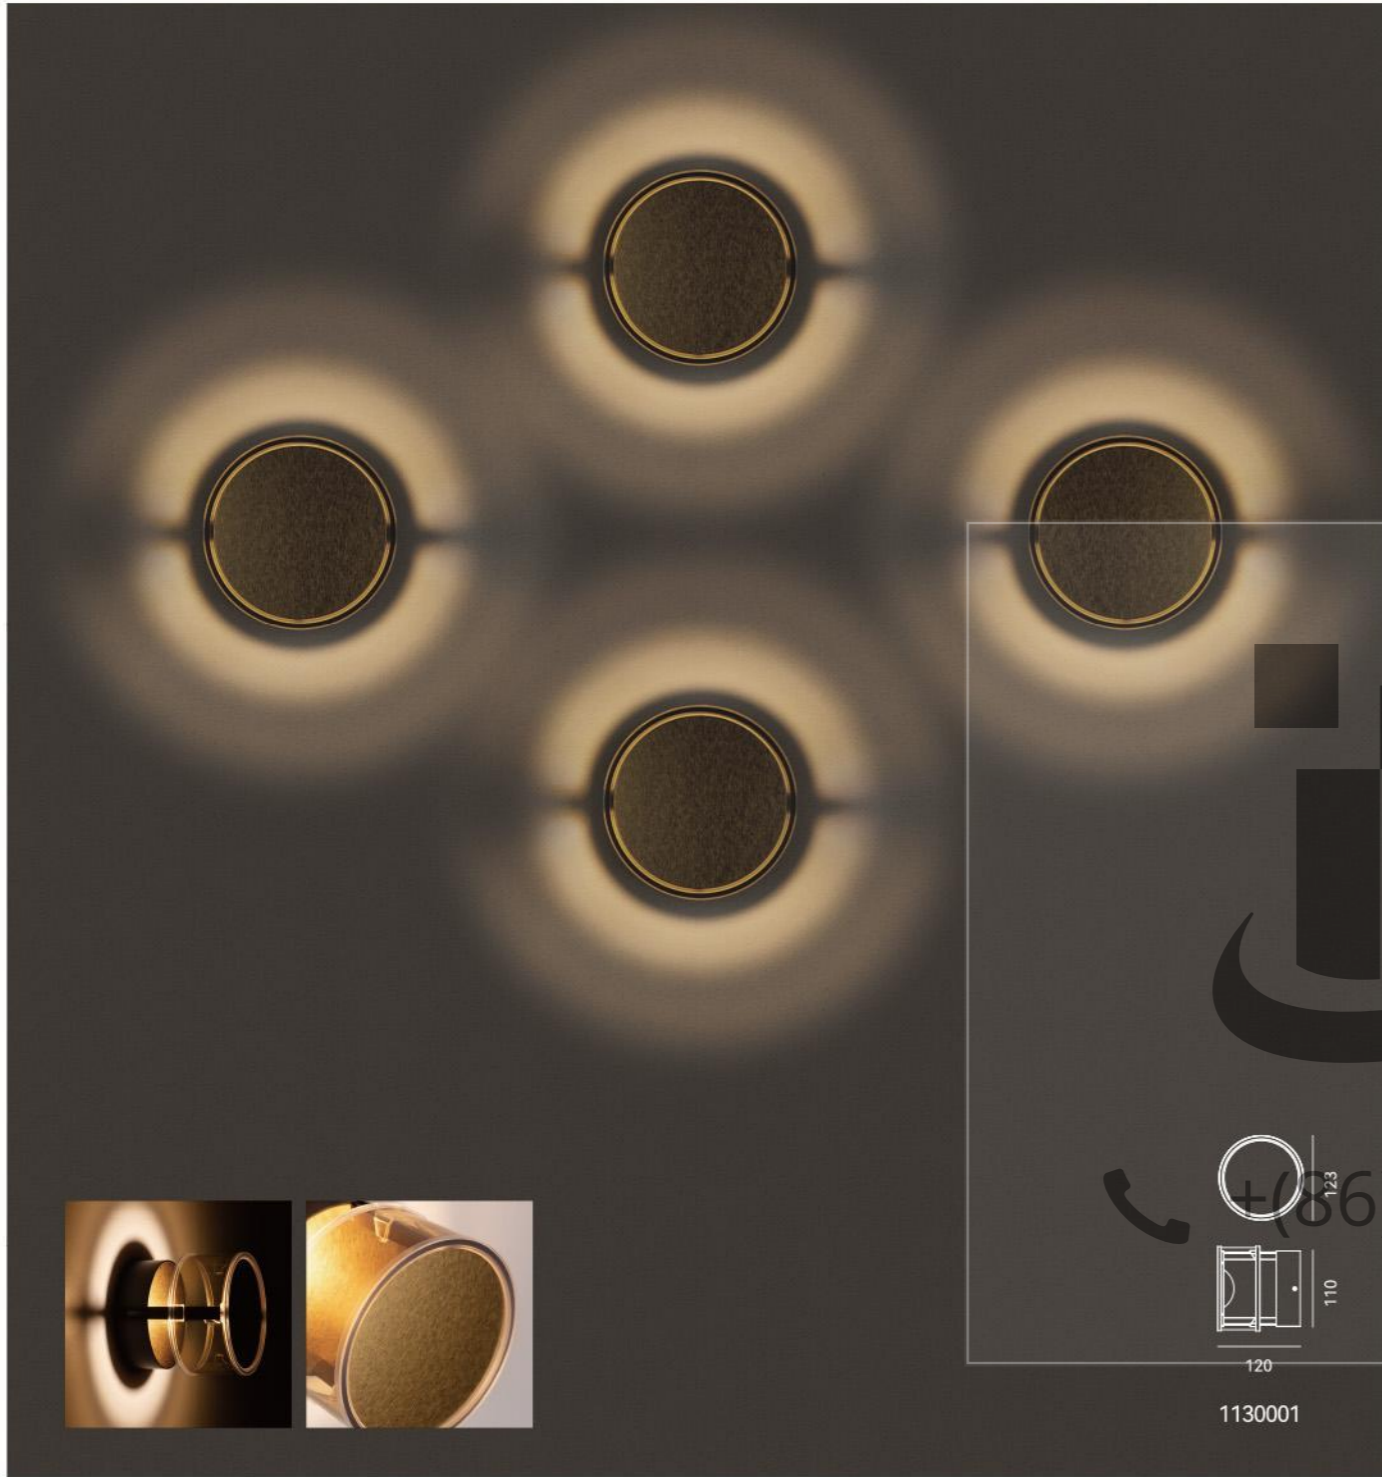

1130001

赤铁

DETAILS

Material:
PC+Aluminum+304

Color Temp.: 3000K

Lamp Shade:
PMMA+PC

CRI (Ra): ≥90

LED Rated Life: ≈50,000 Hours

Finishes:
Anodizing+
Electroplating

ITEM NO. 1130001
Wattage: 4W
Voltage: 220~240V
Size: Ø123x120H
Total Lumens: 200