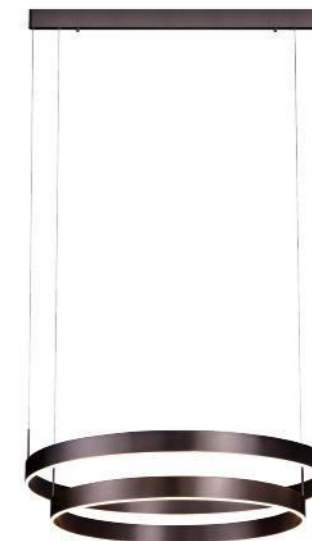

10 121079 101

天际

DETAILS

Material: Aluminum
Lamp Shade: Acrylic
Finishes: Anodizing

Color Temp.: 3000K
CRI (Ra): ≥90
LED Rated Life: ≈50,000 Hours

ITEM NO.	120282	121077	121079
Wattage:	53W	89W	67W
Voltage:	220~240V	220~240V	220~240V
Size:	721L x 700W x (1000 or 2236)H	870L x 850W x 1734H	870L x 850W x 2234H
Total Lumens:	6360	10680	8040
Delivered Lumens:	4452	7476	5628