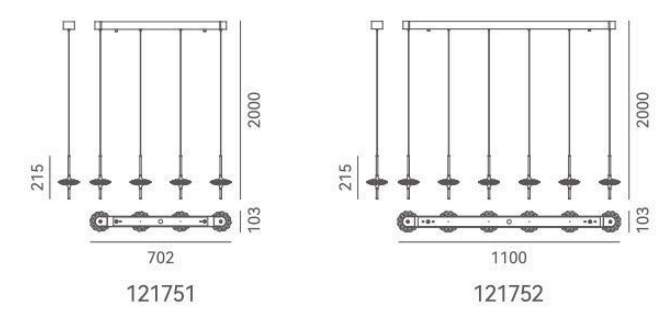

ITEM NO. 121728
Wattage: 5W
Voltage: 220~240V
Size: Ø120 x 2000H
Total Lumens: 420
Delivered Lumens: 300

10 121752 101

10 121751 101

+ (86) 186-8880-7020

星雨

DETAILS

Material: Zinc Alloy + Steel + ABS
 Lamp Shade: Crystal + Acrylic
 Finishes: Electroplating + Painting