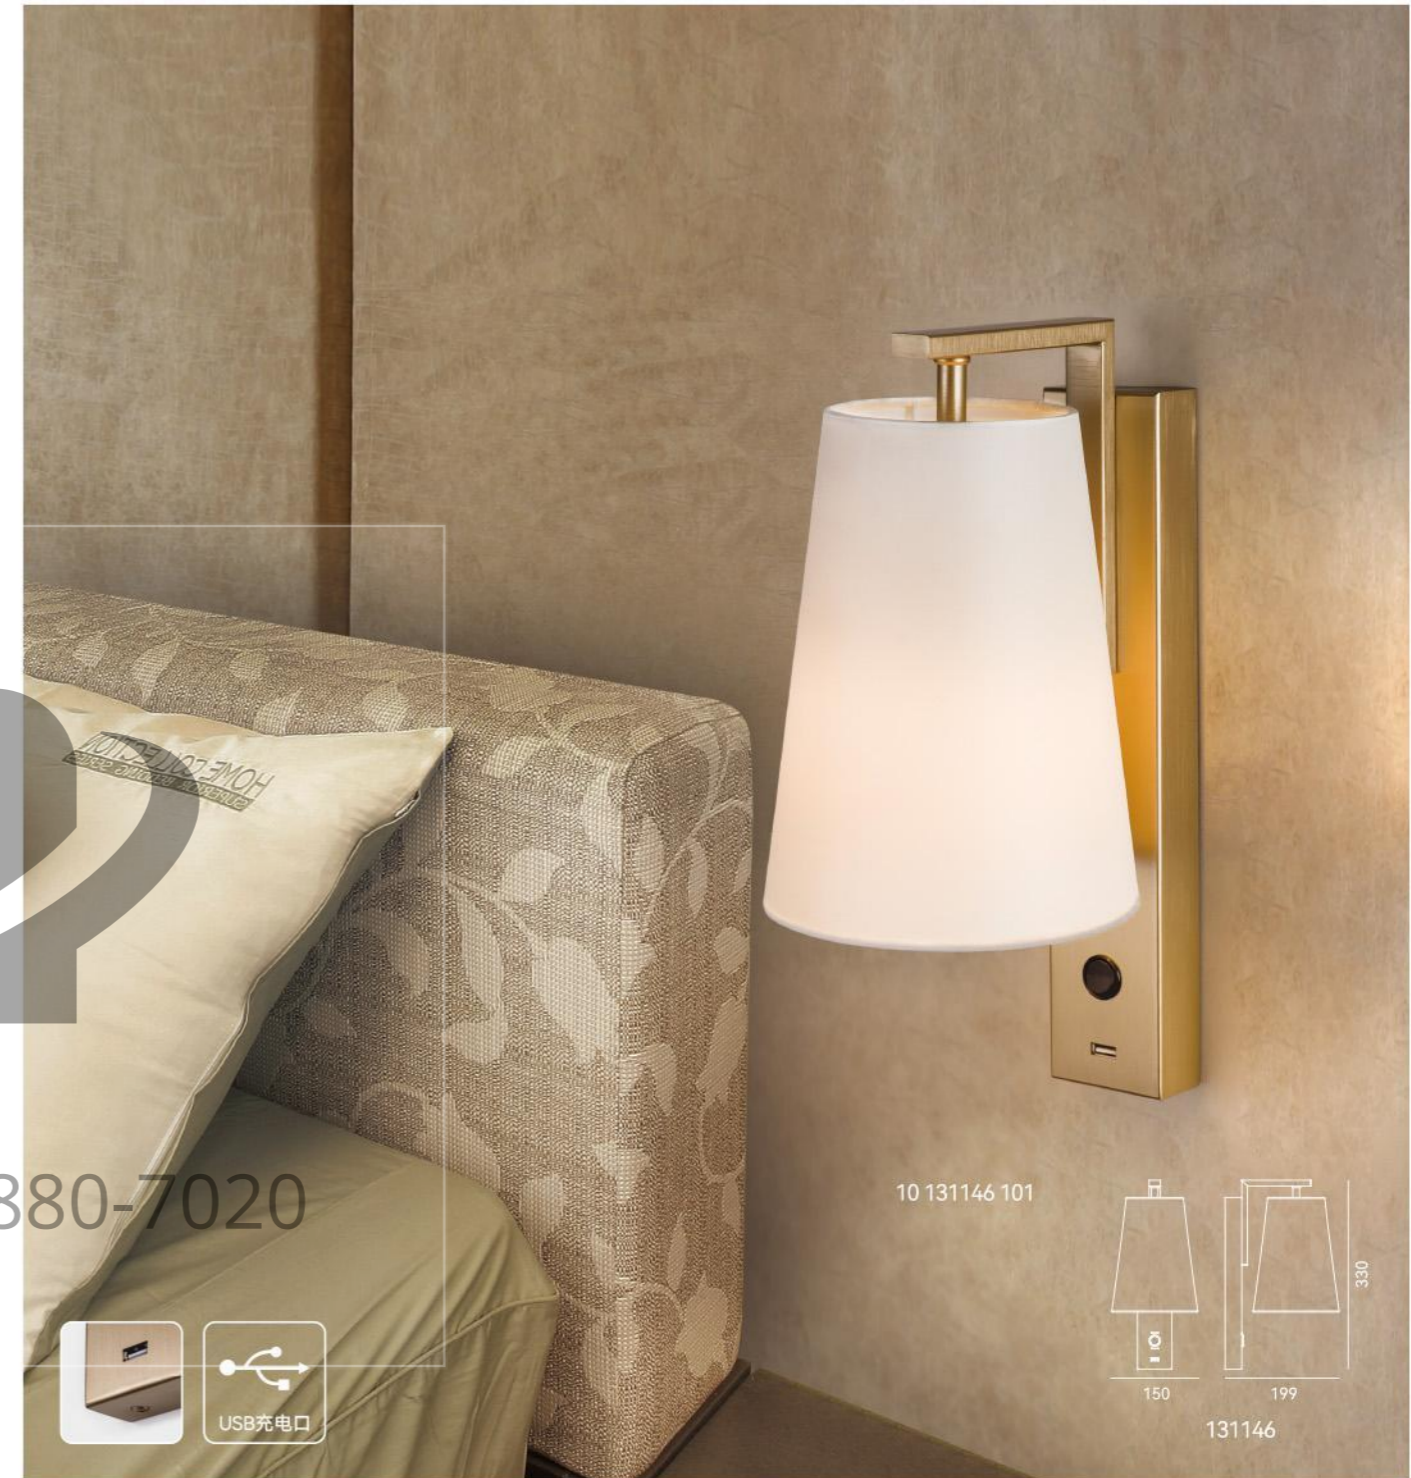

玉泽

DETAILS

Material: Steel
Lamp Shade: Fabric
Finishes: Baking Finish

Color Temp.: 3000K
CRI (Ra): ≥80
LED Rated Life: ≈50,000 Hours

ITEM NO. 131146
Wattage: E14 LED 1 x Max.4W
Voltage: 220~240V
Size: 150L x 199W x 330H
Total Lumens: 480
Delivered Lumens: 288