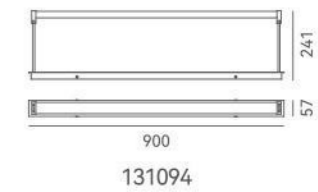

10 131094 001

+ (86) 186-8880-7020