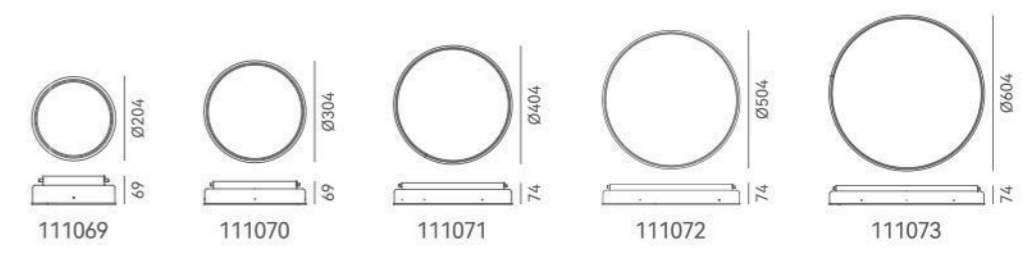

雅彤

DETAILS

Material: Aluminum
Lamp Shade: Acrylic
Finishes: Anodizing

Color Temp.: 3000K
CRI (Ra): ≥90
LED Rated Life: ≈50,000 Hours

ITEM NO.	111069	111070	111071	111072	111073
Wattage:	15W	19W	24W	34W	42W
Voltage:	220~240V	220~240V	220~240V	220~240V	220~240V
Size:	Ø204 x 69H	Ø304 x 69H	Ø404 x 74H	Ø504 x 74H	Ø604 x 74H
Total Lumens:	1800	2280	3000	4080	5040
Delivered Lumens:	1260	1596	2100	2856	3528