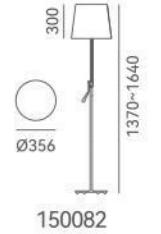

牛顿

DETAILS

Material:	Steel	Color Temp.:	3000K
Lamp Shade:	Fabric	CRI (Ra):	≥80
Finishes:	Electroplating	LED Rated Life:	≈50,000 Hours

ITEM NO.	150082
Wattage:	E27 LED 1 x Max.40W
Voltage:	220~240V
Size:	Ø356 x (1370~1640)H
Total Lumens:	4800
Delivered Lumens:	2880