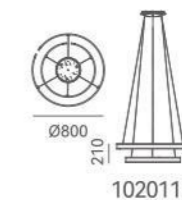

+ (86) 186-8880-7020

1020111