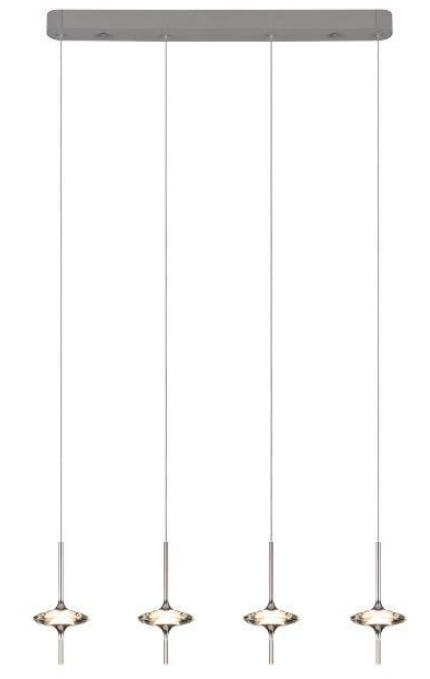

ITEM NO. 121728
Wattage: 5W
Voltage: 220~240V
Size: Ø120 x 2000H
Total Lumens: 420
Delivered Lumens: 300

10 121752 101

10 121751 101

+ (86) 186-8880-7020

星雨

DETAILS

Material: Zinc Alloy + Steel + ABS
 Lamp Shade: Crystal + Acrylic
 Finishes: Electroplating + Painting