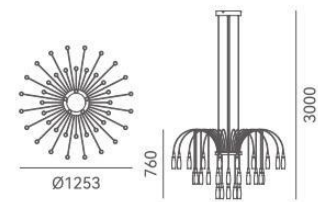

121789

DAINTY

DETAILS

Material: Steel
Lamp Shade: Glass
Finishes: Electroplating

Color Temp.: 3000K
CRI (Ra): ≥90
LED Rated Life: ≈50,000 Hours

ITEM NO.	121787	121788	121789
Wattage:	74W (24-light)	112W (36-light)	144W (45-light)
Voltage:	220~240V	220~240V	220~240V
Size:	Ø850 x 3000H	Ø1218 x 3000H	Ø1253 x 3000H
Total Lumens:	5040	7560	9450
Delivered Lumens:	2520	3780	4700