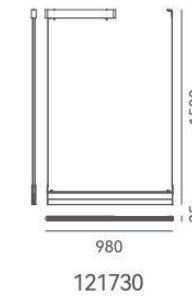

山田

DETAILS

Material: Aluminum
Lamp Shade: PS
Finishes: Baking Paint

Color Temp.: 3000K
CRI (Ra): ≥90
LED Rated Life: ≈50,000 Hours

ITEM NO.	121730	121732	121734
Wattage:	24W	31W	37W
Voltage:	220~240V	220~240V	220~240V
Size:	980L x 35W x 1500H	1220L x 35W x 1500H	1460L x 35W x 2000H
Total Lumens:	2000	2200	3000
Delivered Lumens:	1400	1540	2100