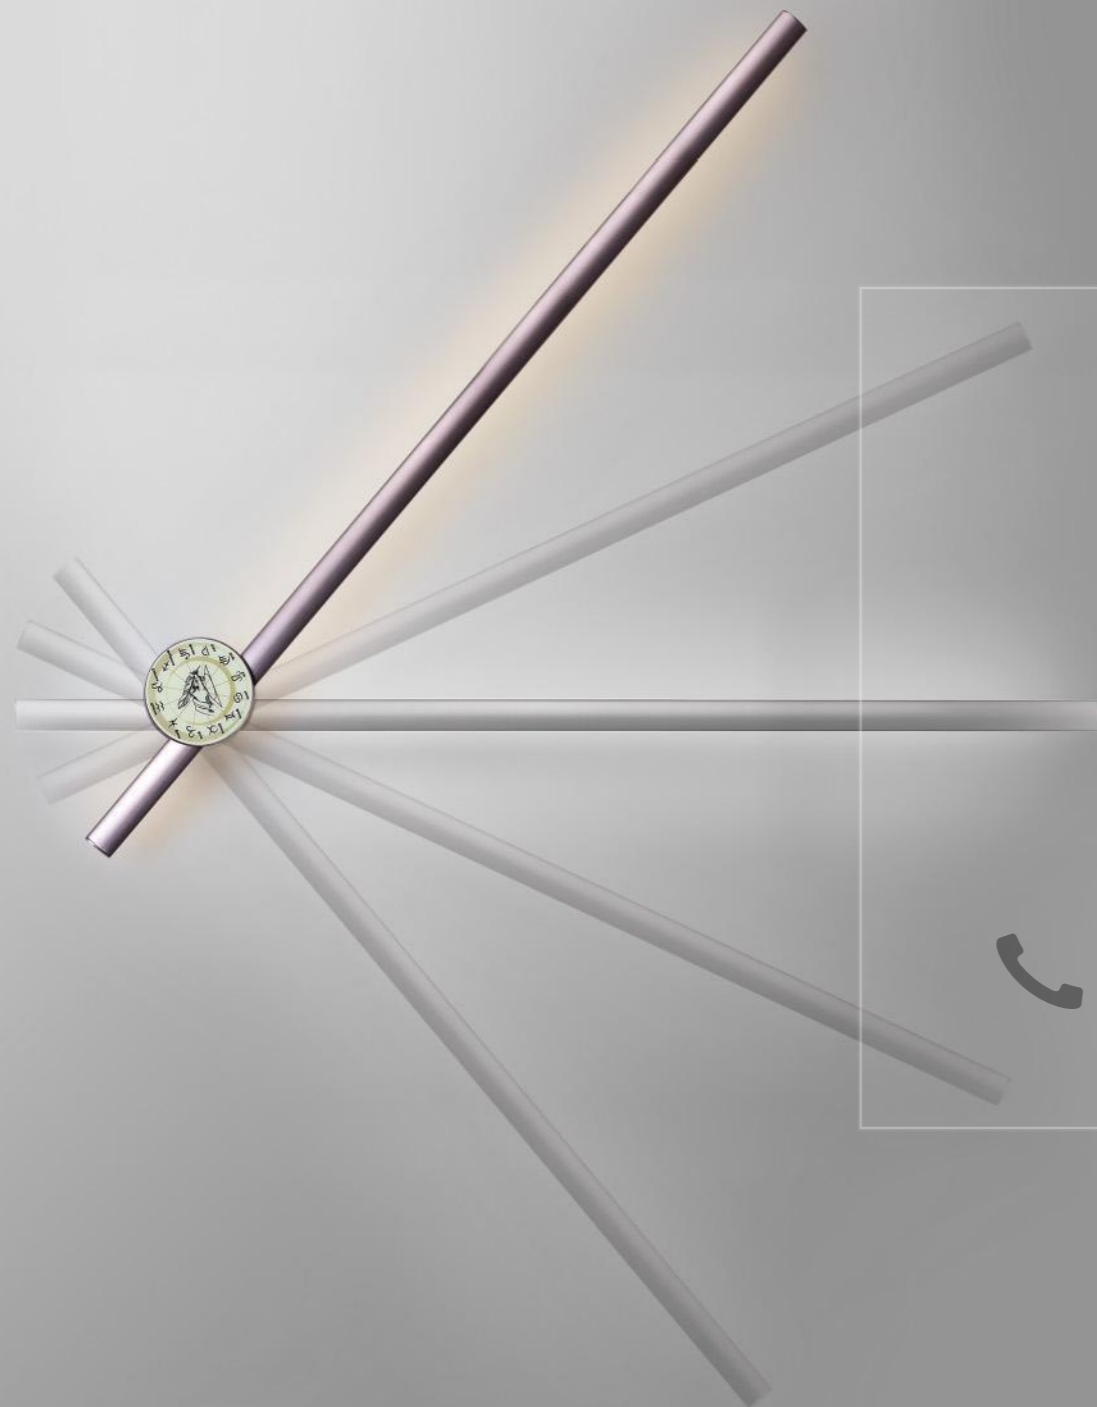

10 131094 001

+ (86) 186-8880-7020

观致

DETAILS

- Material: Aluminum
- Lamp Shade: Acrylic
- Finishes: Anodizing
- Color Temp.: 3000K
- CRI (Ra): ≥90
- LED Rated Life: ≈50,000 Hours

ITEM NO.	131094
Wattage:	21W
Voltage:	220~240V
Size:	900L x 241W x 57H
Total Lumens:	2520
Delivered Lumens:	1764