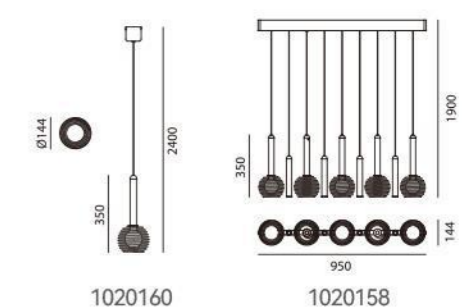

螺旋

DETAILS
Material: Steel, Aluminum
Lamp Shade: Glass, Acrylic
Finishes: Anodizing, Electrophoresis
Color Temp.: 3000K
CRI (Ra): ≥90
LED Rated Life: ≈50,000 Hours

ITEM NO.	1020160	1020158
Wattage:	6W	54W
Voltage:	220~240V	220~240V
Size:	Ø144 x 2400H	950L x 144W x 1900H
Total Lumens:	720	6480