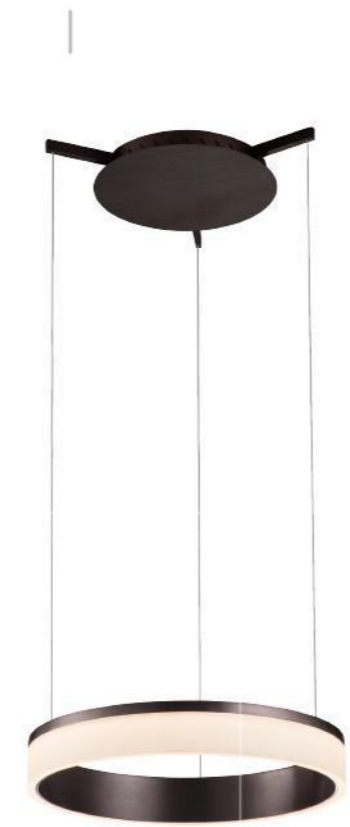

Material:
Aluminum

Lamp Shade:
PMMA

Finishes:
Anodizing +
Spray Painting

Color Temp.: 3000K

CRI (Ra): ≥90

LED Rated Life: ≈50,000 Hours

ITEM NO.	121494	121496
Wattage:	47W	79W
Voltage:	220~240V	220~240V
Size:	650 x 125 x 1500H	1100 x 125 x 1500H
Total Lumens:	4700	7900
Delivered Lumens:	2820	4740