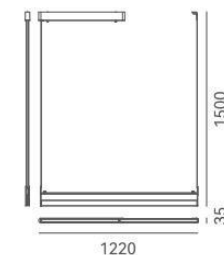

+ (86) 186-8880-7020

121731

山田

DETAILS

Material:
Aluminum

Lamp Shade:
PS

Finishes:
Baking Paint

Color Temp.: 3000K

CRI (Ra): ≥90

LED Rated Life: ≈50,000 Hours

ITEM NO.

Wattage:

Voltage:

Size:

Total Lumens:

Delivered Lumens:

121729

26W

220~240V

980L x 35W x 1500H

1900

550

121731

33W

220~240V

1220L x 35W x 1500H

2400

700

121733

39W

220~240V

1460L x 35W x 2000H

2880

840