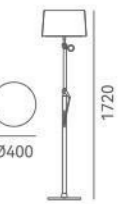

150014

+ (86) 186-8880-7020

风雅

DETAILS

Material: Aluminum
Lamp Shade: Fabric
Finishes: Anodizing, Electroplating

Color Temp.: 3000K
CRI (Ra): ≥80
LED Rated Life: ≈50,000 Hours