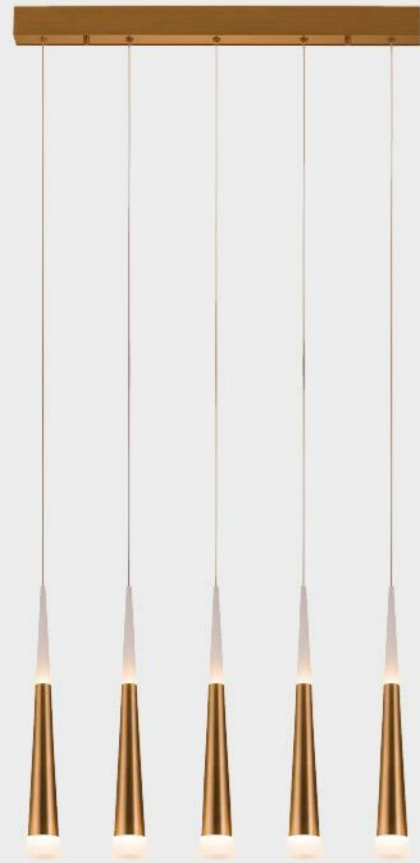

Material: Steel, Aluminum

Lamp Shade: Acrylic

Finishes: Anodizing, Baking Finish

Color Temp.: 3000K

CRI (Ra): ≥80

LED Rated Life: ≈50,000 Hours

ITEM NO.	120103	120105
Wattage:	39W (6-light)	104W(16-light)
Voltage:	220~240V	220~240V
Size:	Ø350 x 1800H	Ø650 x 2016H
Total Lumens:	4680	12480
Delivered Lumens:	3276	8736

+ (86) 186-8880-7020

银河

DETAILS

Material: Steel, Aluminum
 Lamp Shade: Acrylic
 Finishes: Anodizing, Baking Finish

Color Temp.: 3000K
 CRI (Ra): ≥80
 LED Rated Life: ≈50,000 Hours

ITEM NO.	121060	121090
Wattage:	65W (10-light)	104W (16-light)
Voltage:	220~240V	220~240V
Size:	700L x 190W x 1991H	1150L x 190W x 2000H
Total Lumens:	7800	12480
Delivered Lumens:	5460	8736