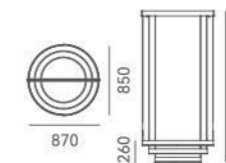

+ (86) 186-8880-7020

121077

天际

DETAILS

Material: Aluminum
Lamp Shade: Acrylic
Finishes: Anodizing

Color Temp.: 3000K
CRI (Ra): ≥90
LED Rated Life: ≈50,000 Hours

ITEM NO.	120282	121077	121079
Wattage:	53W	89W	67W
Voltage:	220~240V	220~240V	220~240V
Size:	721L x 700W x (1000 or 2236)H	870L x 850W x 1734H	870L x 850W x 2234H
Total Lumens:	6360	10680	8040
Delivered Lumens:	4452	7476	5628