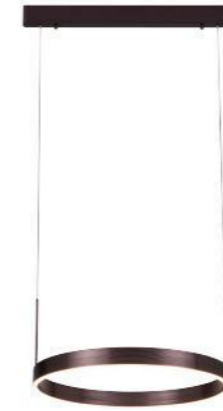

10 121601 001