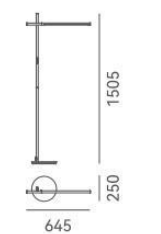

150619

风范

DETAILS

Material: Aluminum
Lamp Shade: PC
Finishes: Anodizing

Color Temp.: 2700K/4000K/5000K
CRI (Ra): ≥80
LED Rated Life: ≈50,000 Hours