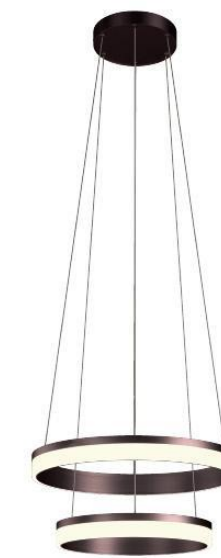

10 121778 101