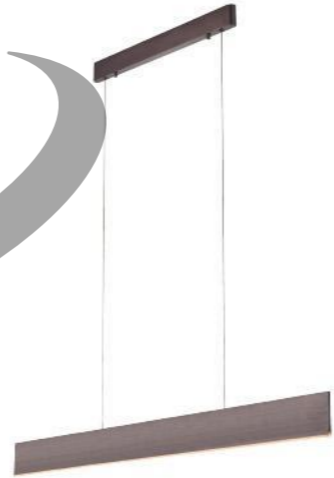

10 120287 101