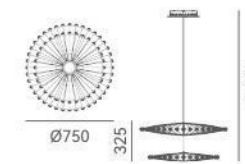

1020187

星辰

DETAILS

Material:
Steel, Stainless Steel

Lamp Shade:
Polycarbonate

Finishes:
Electroplating

Color Temp.: 3000K

CRI (Ra): ≥90

LED Rated Life: ≈50,000 Hours

ITEM NO. 1020187

Wattage: 32W+40W

Voltage: 220~240V

Size: Ø750 x 1880H

Total Lumens: 8640

Delivered Lumens: 6048