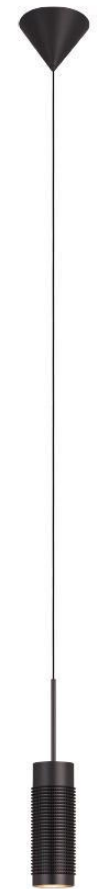

10 121802 002