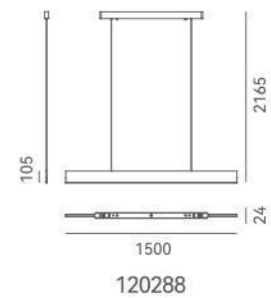

天际

DETAILS

Material: Aluminum
Lamp Shade: Acrylic
Finishes: Anodizing

Color Temp.: 3000K
CRI (Ra): ≥90
LED Rated Life: ≈50,000 Hours

ITEM NO.	120286	120287	120288
Wattage:	21W	26W	36W
Voltage:	220~240V	220~240V	220~240V
Size:	900L x 24W x 1500H	1200L x 24W x (1000 or 2165)H	1500L x 24W x 2165H
Total Lumens:	2520	3120	4320
Delivered Lumens:	1764	2184	3024