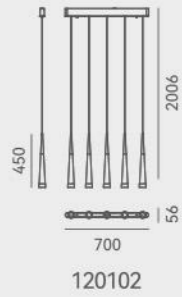

120102

+ (86) 186-8880-7020

银河

DETAILS

Material: Aluminum
Lamp Shade: Acrylic
Color Temp.: 3000K
CRI (Ra): ≥80
LED Rated Life: ≈50,000 Hours

Finishes: Anodizing

ITEM NO. 120102
Wattage: 32.5W (5-light)
Voltage: 220~240V
Size: 700L x 56W x 2006H
Total Lumens: 3900
Delivered Lumens: 2730

银河

DETAILS

Material: Aluminum
Lamp Shade: Acrylic
Color Temp.: 3000K
CRI (Ra): ≥80
LED Rated Life: ≈50,000 Hours

Finishes: Anodizing

ITEM NO. 120099
Wattage: 6.5W
Voltage: 220~240V
Size: Ø100 x 2516H
Total Lumens: 780
Delivered Lumens: 546