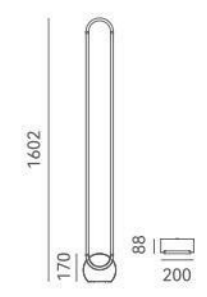

ITEM NO. 1040052
 Wattage: 7.2W
 Voltage: DC 5V/2A
 Size: 300L x 53W x 334H
 Total Lumens: 864

+(86) 186-8880-7020

On-Cable Switch

1 1050010 101

1050010

LYRIC

DETAILS

Material: Steel, Aluminum
Lamp Shade: Polycarbonate
Finishes: Anodizing, Spray Painting