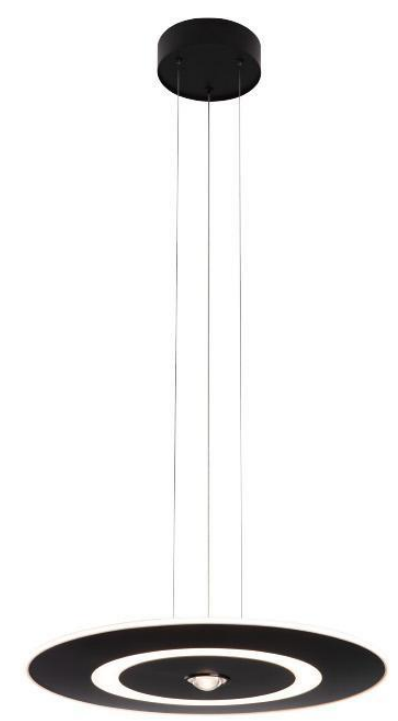

10 121745 001

藏光

DETAILS

Material: Steel
Lamp Shade: Acrylic
Finishes: Anodizing + Painting, Painting

Color Temp.: 3000K
CRI (Ra): ≥90
LED Rated Life: ≈50,000 Hours

ITEM NO. 121745
Wattage: 63W
Voltage: 220~240V
Size: Ø545 x 2000H
Total Lumens: 4800
Delivered Lumens: 2100