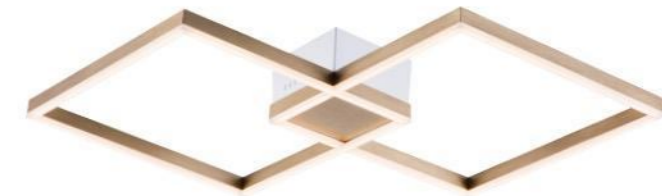

ITEM NO.: 121059
 Wattage: 24.3W
 Voltage: 220~240V
 Size: Ø625 x (500~1500)H
 Total Lumens: 2916

 +(86) 186-8880-7020

1 1010103 001

1 1010104 001

+ (86) 186-8880-7020

矩阵

DETAILS

Material:
Aluminum