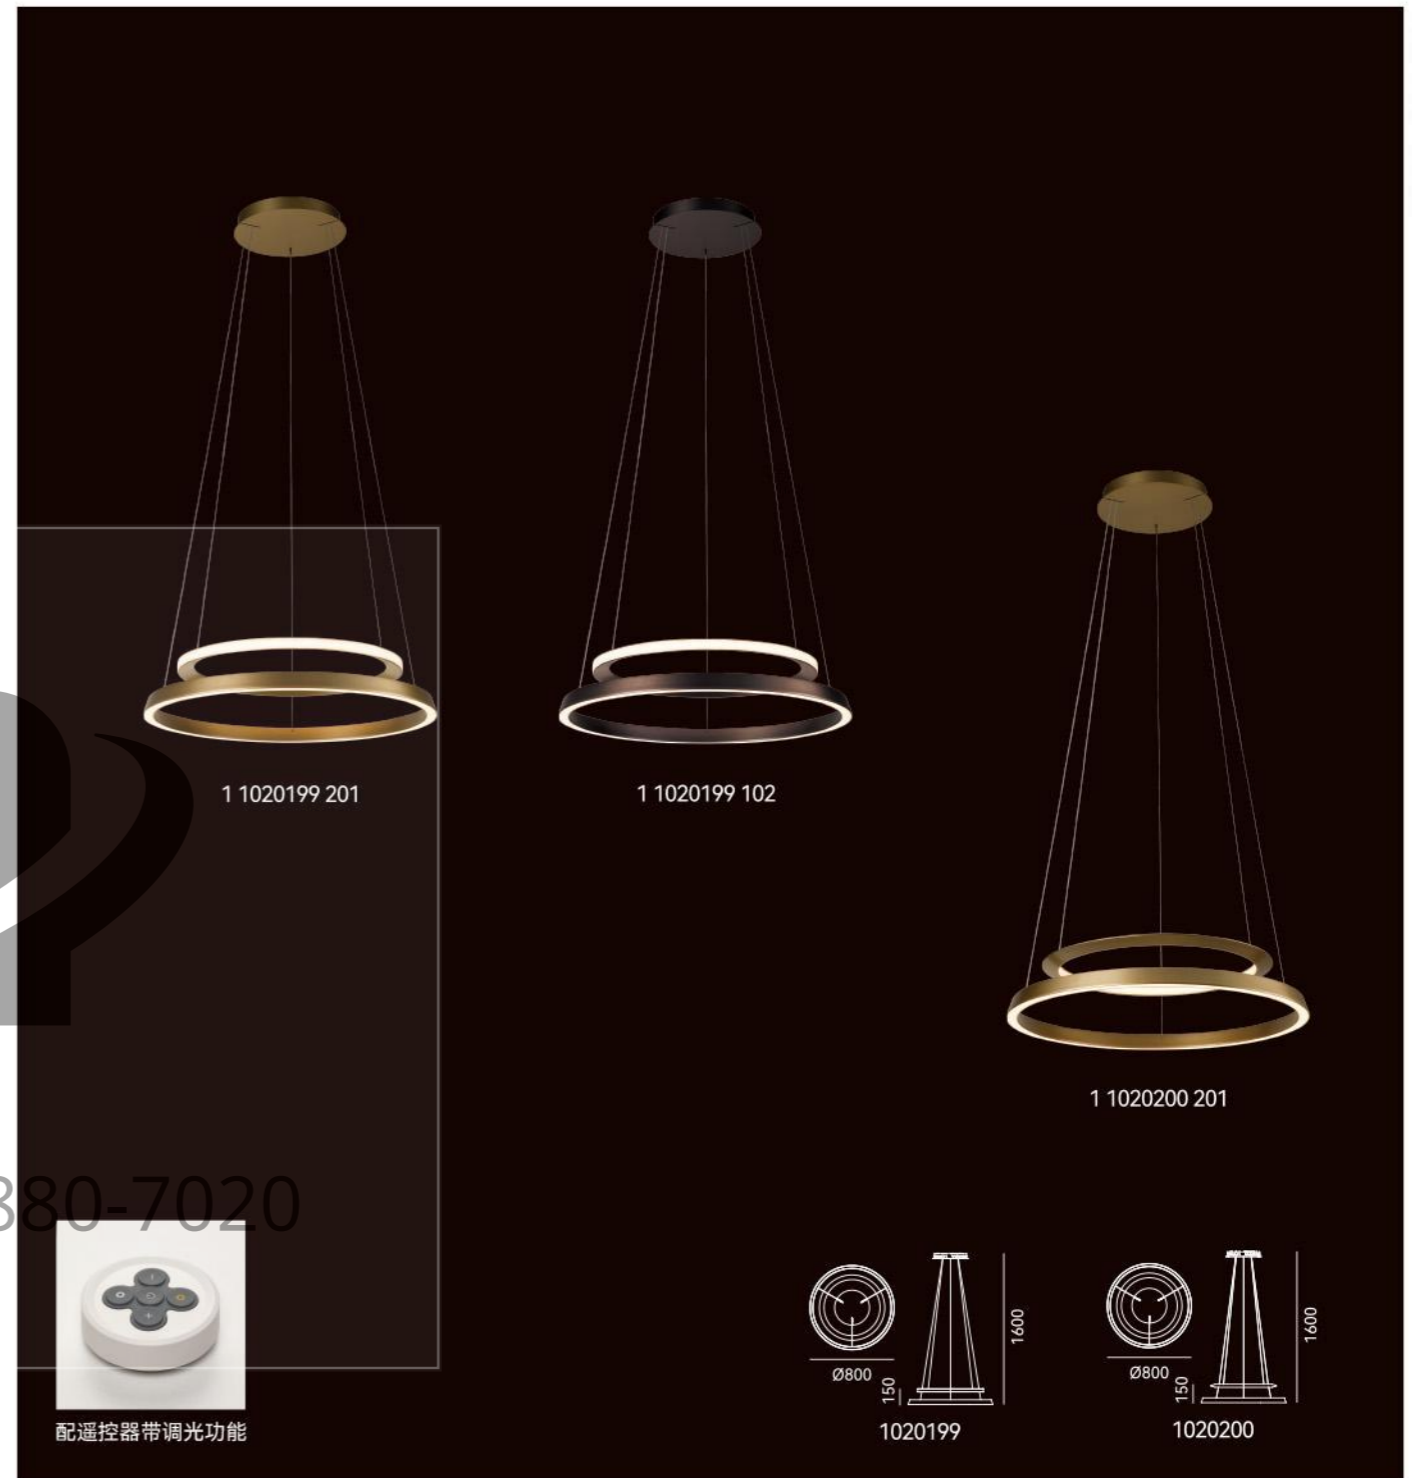

+ (86) 186-8880-7020