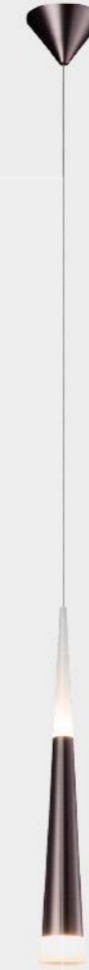

10 120099 125