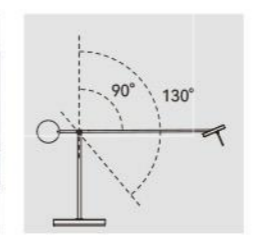

140941

无形

DETAILS

Material: Steel, Aluminum
Lamp Shade: Acrylic
Finishes: Spray Painting

Color Temp.: 3000K
CRI (Ra): ≥90
LED Rated Life: ≈50,000 Hours

ITEM NO. 140941
Wattage: 9W
Voltage: 220~240V
Size: 910L x 210W x 510H
Total Lumens: 1080