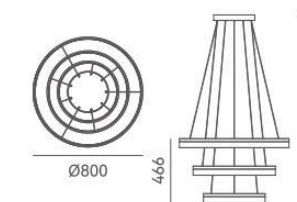

121780

玉瑗

DETAILS

Material:
Aluminum + Steel

Lamp Shade:
Acrylic

Finishes:
Baking Paint

Color Temp.: 3000K

CRI (Ra): ≥90

LED Rated Life: ≈50,000 Hours

ITEM NO.	121778	121779	121780
Wattage:	70W	90W	120W
Voltage:	220~240V	220~240V	220~240V
Size:	Ø600 x 2500H	Ø800 x 2500H	Ø800 x 3000H
Total Lumens:	5820	7920	10140
Delivered Lumens:	2800	3800	4800