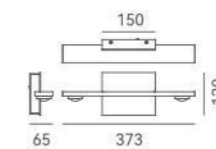

131325

+ (86) 186-8880-7020

极光

DETAILS

Material:
Aluminum

Lamp Shade:
Acrylic

Finishes:
Anodizing

Color Temp.: 3000K

CRI (Ra): ≥90

LED Rated Life: ≈50,000 Hours

ITEM NO.	131325	131324
Wattage:	6W	11W
Voltage:	220~240V	220~240V
Size:	373L x 65W x 120H	623L x 65W x 120H
Total Lumens:	720	1320
Delivered Lumens:	504	924