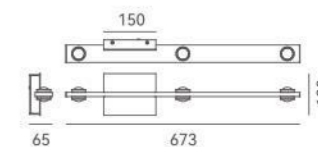

131320

极光

DETAILS

Material:
Aluminum

Lamp Shade:
Acrylic

Finishes:
Anodizing

Color Temp.: 3000K

CRI (Ra): ≥90

LED Rated Life: ≈50,000 Hours

ITEM NO. 131318

Wattage: 16W

Voltage: 220~240V

Size: 575L x 65W x 120H

Total Lumens: 1920

Delivered Lumens: 1344

131320

16W

220~240V

673L x 65W x 120H

1920

1344