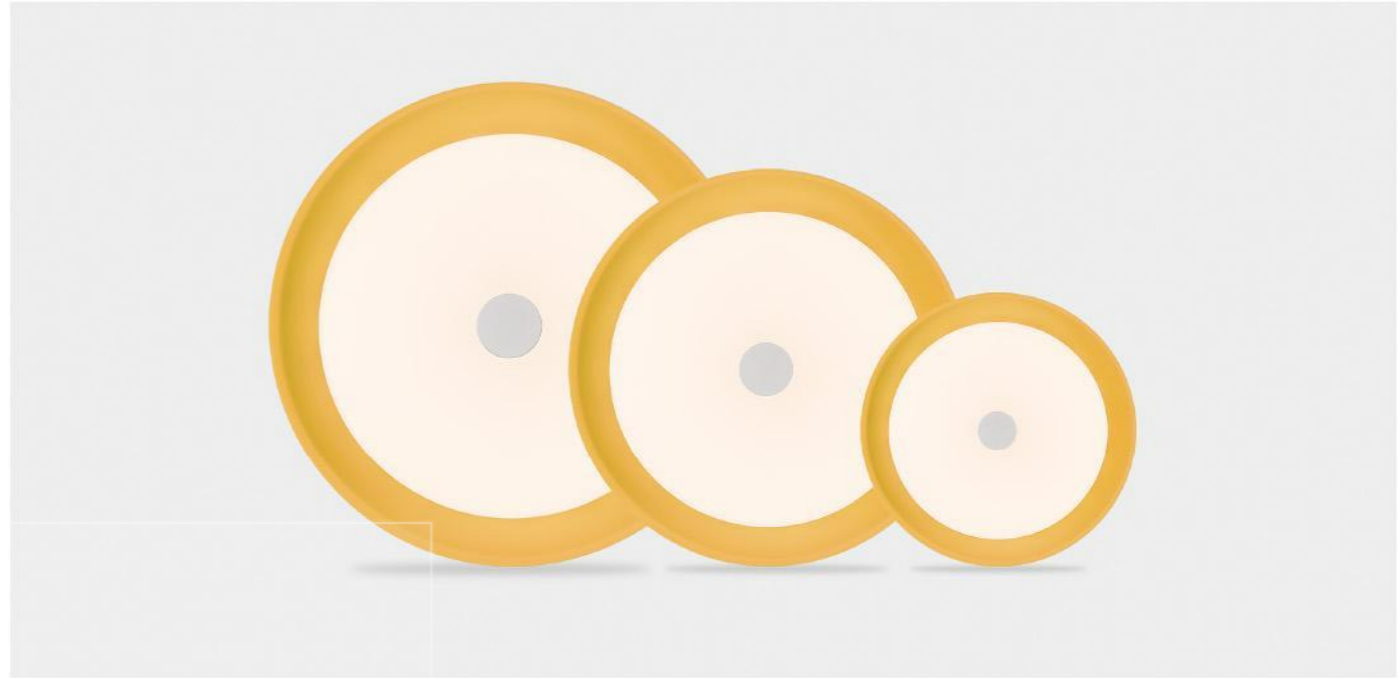

10 131266 001

+ (86) 186-8886-7020

131266

TWIG

DETAILS

Material: Steel, Aluminum
Lamp Shade: Glass
Finishes: Anodizing, Electroplating

Color Temp.: 3000K
CRI (Ra): ≥90
LED Rated Life: ≈50,000 Hours

ITEM NO. 131266
Wattage: 12W
Voltage: 220~240V
Size: 180L x 220W x 335H
Total Lumens: 1440
Delivered Lumens: 1008