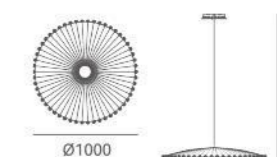

1020186

星辰

DETAILS

Material: Steel, Stainless Steel

Lamp Shade: Polycarbonate

Finishes: Electroplating

Color Temp.: 3000K

CRI (Ra): ≥90

LED Rated Life: ≈50,000 Hours

ITEM NO.

1020184

1020185

1020186

Wattage:

32W

40W

54W

Voltage:

220~240V

220~240V

220~240V

Size:

Ø600 x 1620H

Ø750 x 1650H

Ø1000 x 1720H

Total Lumens:

3840

4800

6480

Delivered Lumens:

2688

3360

4536