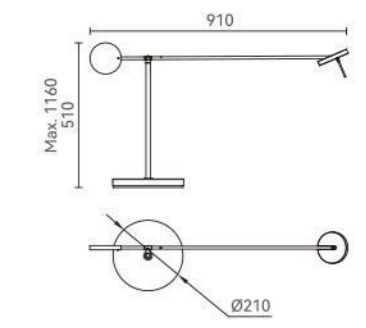

140941

无形

DETAILS

Material: Steel, Aluminum
Lamp Shade: Acrylic
Finishes: Spray Painting

Color Temp.: 3000K
CRI (Ra): ≥90
LED Rated Life: ≈50,000 Hours

ITEM NO. 140941
Wattage: 9W
Voltage: 220~240V
Size: 910L x 210W x 510H
Total Lumens: 1080