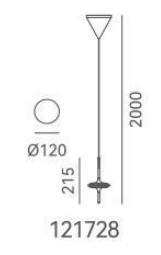

星雨

DETAILS

Material: Zinc Alloy + Steel + ABS
Lamp Shade: Crystal + Acrylic
Finishes: Electroplating + Painting

Color Temp.: 3000K
CRI (Ra): ≥90
LED Rated Life: ≈50,000 Hours

ITEM NO. 121728
Wattage: 5W
Voltage: 220~240V
Size: Ø120 x 2000H
Total Lumens: 420
Delivered Lumens: 300