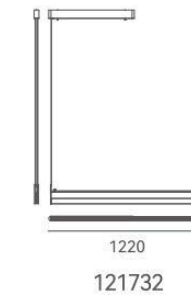

山田

DETAILS

Material: Aluminum
Lamp Shade: PS
Finishes: Baking Paint

Color Temp.: 3000K
CRI (Ra): ≥90
LED Rated Life: ≈50,000 Hours

ITEM NO.	121730	121732	121734
Wattage:	24W	31W	37W
Voltage:	220~240V	220~240V	220~240V
Size:	980L x 35W x 1500H	1220L x 35W x 1500H	1460L x 35W x 2000H
Total Lumens:	2000	2200	3000
Delivered Lumens:	1400	1540	2100