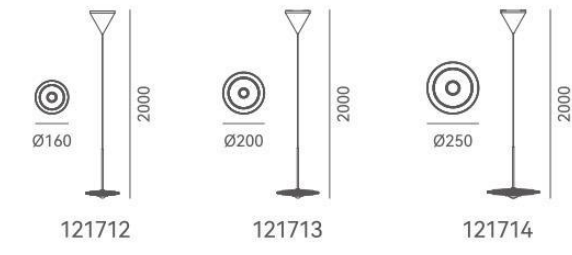

元旦Pro

DETAILS

Material: Aluminum + Steel
Lamp Shade: PMMA
Finishes: Electroplating

Color Temp.: 3000K
CRI (Ra): ≥90
LED Rated Life: ≈50,000 Hours

ITEM NO.	121712	121713	121714
Wattage:	11W	13W	15W
Voltage:	220~240V	220~240V	220~240V
Size:	Ø160 x 2000H	Ø200 x 2000H	Ø250 x 2000H
Total Lumens:	900	1100	1250
Delivered Lumens:	600	630	650