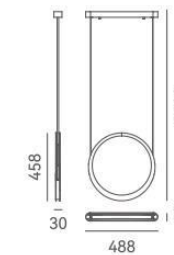

+ (86) 186-8880-7020

121769

玄风

DETAILS

Material: Aluminum
Lamp Shade: Acrylic
Finishes: Anodizing

Color Temp.: 3000K
CRI (Ra): ≥90
LED Rated Life: ≈50,000 Hours

ITEM NO.	121769	121770	121771
Wattage:	29W	37W	58W
Voltage:	220~240V	220~240V	220~240V
Size:	488L x 55W x 2000H	588L x 55W x 2000H	878L x 55W x 2000H
Total Lumens:	2700	3400	5400
Delivered Lumens:	950	1150	1900