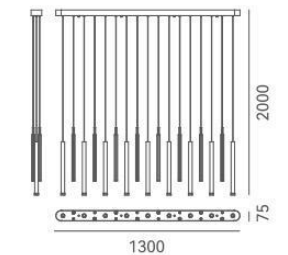

121741

德川

DETAILS

Material:
Aluminum

Lamp Shade:
PMMA

Finishes:
Electroplating
+ Painting

Color Temp.: 3000K

CRI (Ra): ≥90

LED Rated Life: ≈50,000 Hours

ITEM NO.	121739	121740	121741
Wattage:	32W (16-light)	38W (19-light)	48W (25-light)
Voltage:	220~240V	220~240V	220~240V
Size:	850L x 75W x 2000H	1000L x 75W x 2000H	1300L x 75W x 2000H
Total Lumens:	2700	3200	4000
Delivered Lumens:	1800	2100	2700