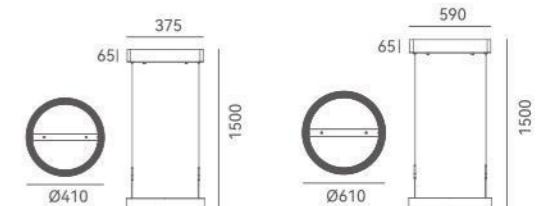

121689

121690

繁星

DETAILS

Material: Aluminum+Steel
Lamp Shade: PC
Finishes: Anodizing, Baking Finish

Color Temp.: 3000K
CRI (Ra): ≥90
LED Rated Life: ≈50,000 Hours

ITEM NO.	121689	121690
Wattage:	30W	45W
Voltage:	220~240V	220~240V
Size:	Ø410 x1500H	Ø610 x1500H
Total Lumens:	3000	4500
Delivered Lumens:	1750	2250