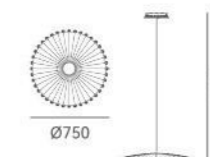

+ (86) 186-8880-7020

1020185

星辰

DETAILS

Material: Steel, Stainless Steel

Lamp Shade: Polycarbonate

Finishes: Electroplating

Color Temp.: 3000K

CRI (Ra): ≥90

LED Rated Life: ≈50,000 Hours

ITEM NO.

1020184

1020185

1020186

Wattage:

32W

40W

54W

Voltage:

220~240V

220~240V

220~240V

Size:

Ø600 x 1620H

Ø750 x 1650H

Ø1000 x 1720H

Total Lumens:

3840

4800

6480

Delivered Lumens:

2688

3360

4536