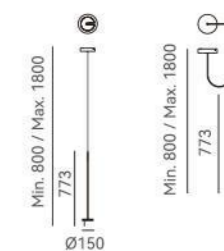

10 121122 002

无形

+ (86) 186-8880-7020