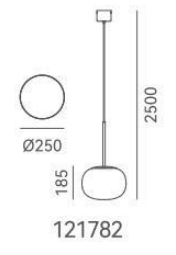

ALIVE

DETAILS	
Material: Aluminum + Steel	Color Temp.: 3000K
Lamp Shade: Glass	CRI (Ra): ≥90
Finishes: Electroplating / Painting	LED Rated Life: ≈50,000 Hours

ITEM NO.	121782
Wattage:	7.5W
Voltage:	220~240V
Size:	Ø250 x 2500H
Total Lumens:	630
Delivered Lumens:	440