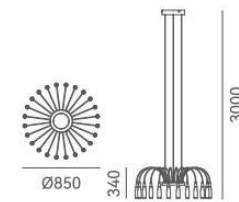

+ (86) 186-8880-7020

121787

DAINTY

DETAILS

Material: Steel
Lamp Shade: Glass
Finishes: Electroplating

Color Temp.: 3000K
CRI (Ra): ≥90
LED Rated Life: ≈50,000 Hours

ITEM NO.	121787	121788	121789
Wattage:	74W (24-light)	112W (36-light)	144W (45-light)
Voltage:	220~240V	220~240V	220~240V
Size:	Ø850 x 3000H	Ø1218 x 3000H	Ø1253 x 3000H
Total Lumens:	5040	7560	9450
Delivered Lumens:	2520	3780	4700