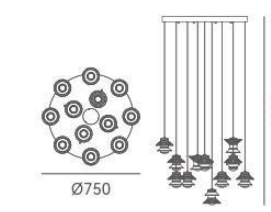

IP

+ (86) 186-8880-7020

121761

光之屋

DETAILS

Material:
Aluminum

Lamp Shade:
Acrylic

Finishes:
Painting

Color Temp.: 3000K

CRI (Ra): ≥80

LED Rated Life: ≈50,000 Hours

ITEM NO.

ITEM NO.	121759	121760	121761	121762
Wattage:	50W (6-light)	72W (9-light)	100W (12-light)	126W (15-light)
Voltage:	220~240V	220~240V	220~240V	220~240V
Size:	Ø450 x 2000H	Ø600 x 2000H	Ø750 x 2000H	Ø900 x 2000H
Total Lumens:	4200	6300	8400	10500
Delivered Lumens:	3300	4950	6600	8250