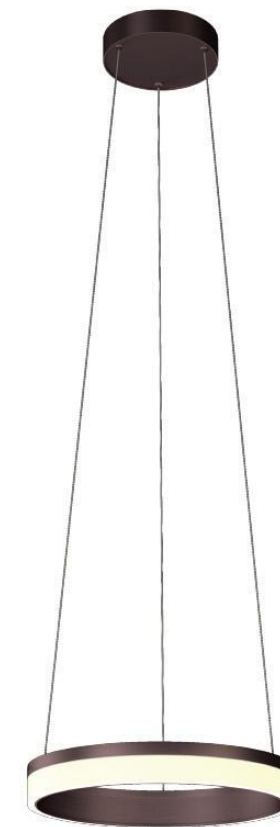

10 121775 101

玉瑗

DETAILS

Material:
Aluminum + Steel

Lamp Shade:
Acrylic

Finishes:
Baking Paint

Color Temp.: 3000K

CRI (Ra): ≥90

LED Rated Life: ≈50,000 Hours

ITEM NO.	121775	121776
Wattage:	30W	40W
Voltage:	220~240V	220~240V
Size:	Ø450 x 2000H	Ø600 x 2000H
Total Lumens:	2520	3600
Delivered Lumens:	1200	1600