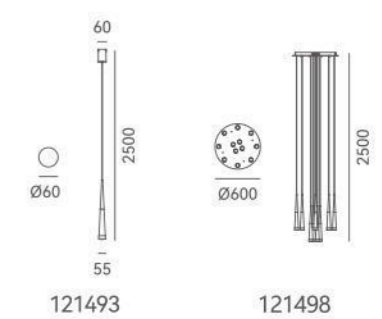

华夏

DETAILS

Material: Aluminum+Steel
Lamp Shade: PMMA
Finishes: Anodizing + Spray Painting

Color Temp.: 3000K
CRI (Ra): ≥90
LED Rated Life: ≈50,000 Hours

ITEM NO.	121493	121498
Wattage:	8W	94W
Voltage:	220~240V	220~240V
Size:	Ø60 x 2500H	Ø600 x 2500H
Total Lumens:	800	9400
Delivered Lumens:	480	5640