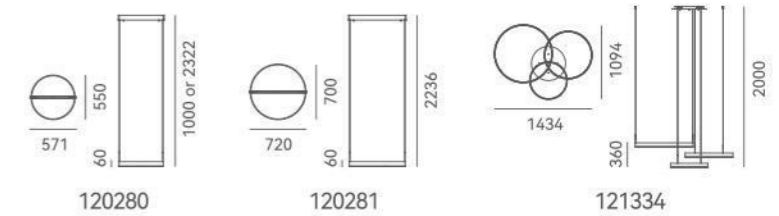

天际

DETAILS

Material: Aluminum
Lamp Shade: Acrylic
Finishes: Anodizing

Color Temp.: 3000K
CRI (Ra): ≥90
LED Rated Life: ≈50,000 Hours

ITEM NO.	120280	120281	121334
Wattage:	22W	31W	22W+31W+35W
Voltage:	220~240V	220~240V	220~240V
Size:	571Lx550Wx(1000 or 2322)H	720Lx700Wx2236H	1434Lx1094Wx2000H
Total Lumens:	2640	3720	10560
Delivered Lumens:	1848	2604	7392