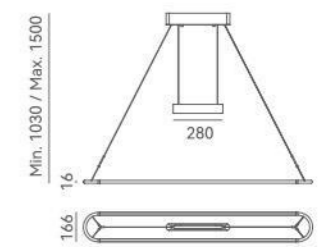

ITEM NO.	1020229
Wattage:	24W
Voltage:	220~240V
Size:	Ø600 x (975~1500)H
Total Lumens:	2880

1 1020231 201

1 1020232 101

Up And Down

Up And Down

+ (86) 186-8880 7020

1294
1020231

1294
1020232