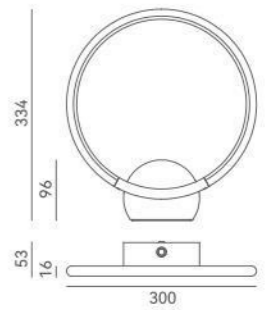

1040052

LYRIC

DETAILS

Material: Steel, Aluminum
Lamp Shade: Acrylic
Finishes: Anodizing, Spray Painting

Color Temp.: 3000K
CRI (Ra): ≥90
LED Rated Life: ≈50,000 Hours

ITEM NO. 1040052
Wattage: 7.2W
Voltage: DC 5V/2A
Size: 300L x 53W x 334H
Total Lumens: 864