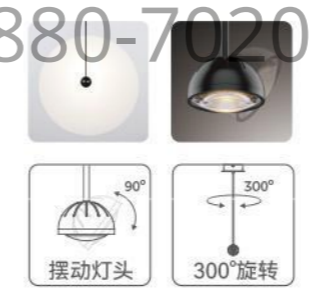

10 131311 101