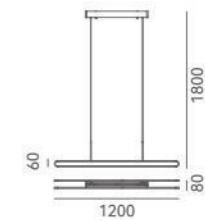

1020114

+ (86) 186-8880-7020

心锁

DETAILS

Material:
Aluminum

Lamp Shade:
Acrylic

Finishes:
Baking Finish

Color Temp.: 3000K

CRI (Ra): ≥90

LED Rated Life: ≈50,000 Hours

ITEM NO. 1020114

Wattage: 53W

Voltage: 220~240V

Size: 1200L x 80W x 1800H

Total Lumens: 6360

Delivered Lumens: 4452

1020115

61W

220~240V

1500L x 80W x 1800H

7320

5124