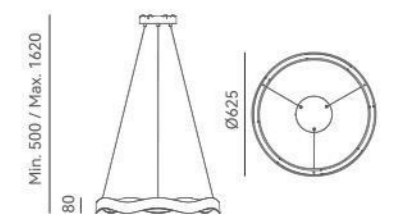

121059

HELLO

DETAILS

Material: Steel, Polyurethane
Lamp Shade: Acrylic
Finishes: Spray Painting

Color Temp.: 3000K
CRI (Ra): ≥90
LED Rated Life: ≈50,000 Hours

ITEM NO.: 121059
Wattage: 24.3W
Voltage: 220~240V
Size: Ø625 x (500~1500)H
Total Lumens: 2916