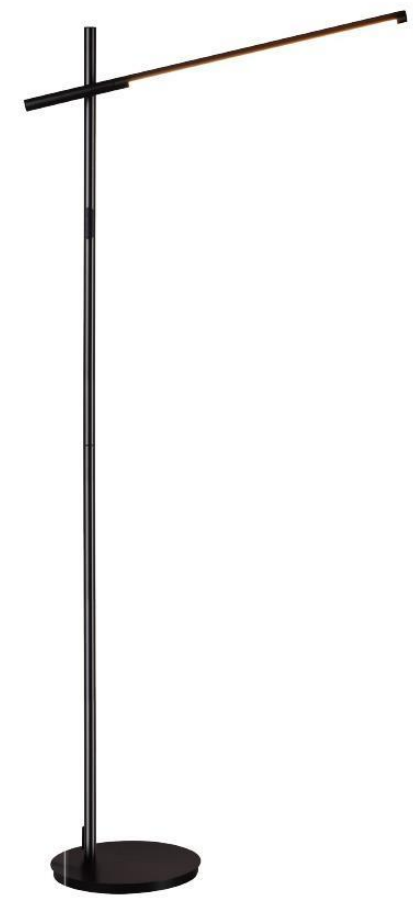

10 150619 003