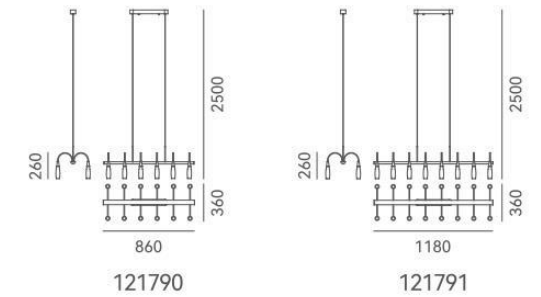

DAINTY

DETAILS

Material: Steel
Lamp Shade: Glass
Finishes: Electroplating

Color Temp.: 3000K
CRI (Ra): ≥90
LED Rated Life: ≈50,000 Hours

ITEM NO.	121790	121791
Wattage:	32W (12-light)	48W (16-light)
Voltage:	220~240V	220~240V
Size:	860L x 360W x 2500H	1180L x 360W x 2500H
Total Lumens:	2520	3360
Delivered Lumens:	1260	1680