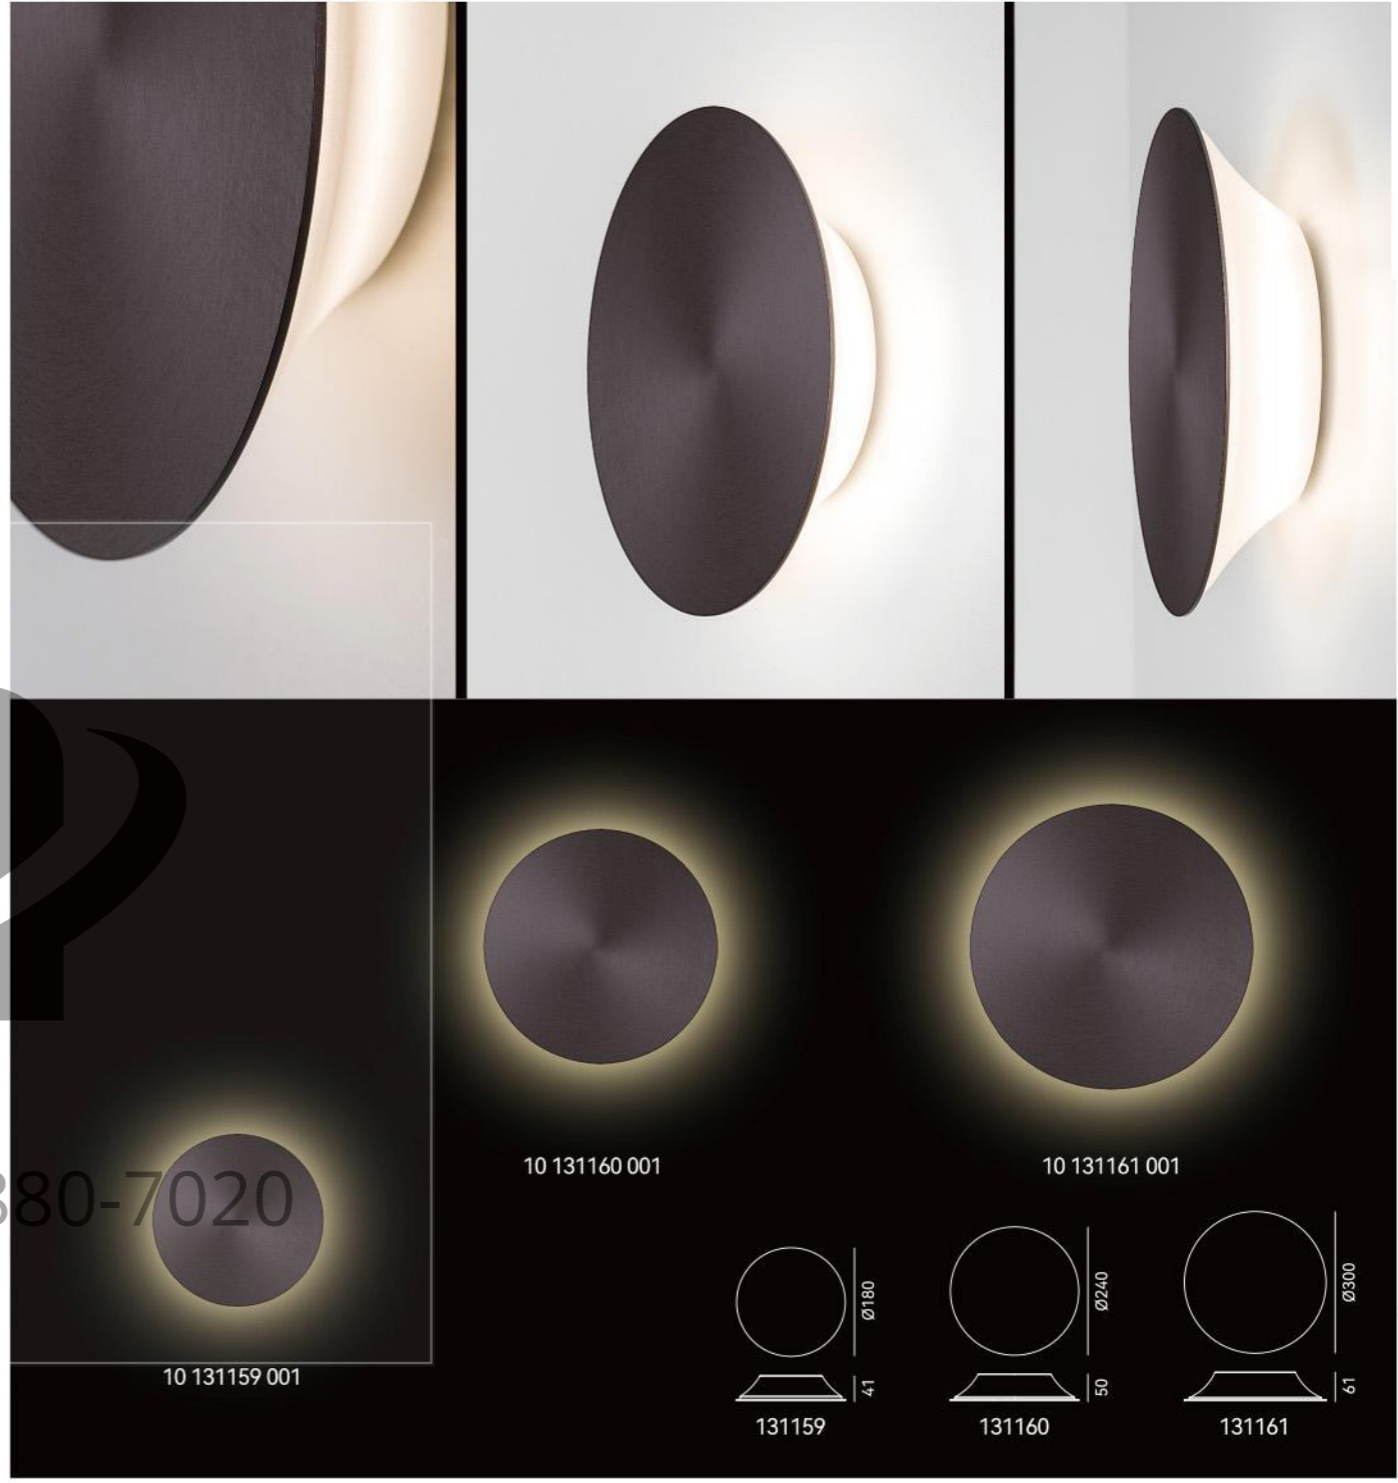

暮鼓

DETAILS

Material: Aluminum
Lamp Shade: Acrylic
Finishes: Spray Painting

Color Temp.: 3000K
CRI (Ra): ≥90
LED Rated Life: ≈50,000 Hours

ITEM NO.	131159	131160	131161
Wattage:	8W	11W	15W
Voltage:	220~240V	220~240V	220~240V
Size:	Ø180 x 41H	Ø240 x 50H	Ø300 x 61H
Total Lumens:	960	1320	1800
Delivered Lumens:	400	550	750