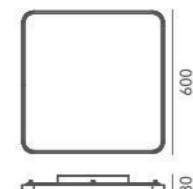

色温调节: 2700K-5500K

+ (86) 186-8880-7020

111250

安曼

DETAILS

Material:
Aluminum + Steel
Lamp Shade:
Acrylic

Finishes:
Anodizing +
Painting

Color Temp.: 2700K~5500K
CRI (Ra): ≥90
LED Rated Life: ≈50,000 Hours

ITEM NO.	111249	111250	111248
Wattage:	40W	70W	104W
Voltage:	220~240V	220~240V	220~240V
Size:	450L x 450W x 70H	600L x 600W x 80H	600L x 900W x 80H
Total Lumens:	3360	5940	9240
Delivered Lumens:	2000	3500	5500