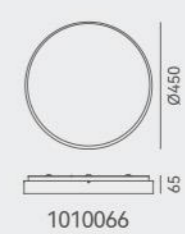

1010066

(86) 186-8880-7020

璀璨

DETAILS

Material: Aluminum+Steel
Lamp Shade: PS
Finishes: Baking Finish, Anodizing

Color Temp.: 3000K
CRI (Ra): ≥90
LED Rated Life: ≈50,000 Hours

ITEM NO.	1010066	1010067
Wattage:	36W	46W
Voltage:	220~240V	220~240V
Size:	Ø450 x 65H	Ø600 x 82H
Total Lumens:	4320	5520
Delivered Lumens:	3024	3864