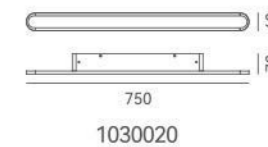

1030020

心锁

DETAILS

Material:
Aluminum

Lamp Shade:
Acrylic

Finishes:
Baking Finish

Color Temp.: 3000K

CRI (Ra): ≥90

LED Rated Life: ≈50,000 Hours

ITEM NO.	1030021	1030020
Wattage:	10W	15W
Voltage:	220~240V	220~240V
Size:	550L x 70W x 60H	750L x 70W x 60H
Total Lumens:	1200	1800
Delivered Lumens:	840	1260