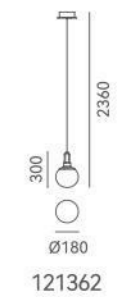

TWIG

DETAILS

Material: Steel, Aluminum
Lamp Shade: Glass
Finishes: Anodizing, Electroplating

Color Temp.: 3000K
CRI (Ra): ≥90
LED Rated Life: ≈50,000 Hours

ITEM NO. 121362
Wattage: 12W
Voltage: 220~240V
Size: Ø180 x 2360H
Total Lumens: 1440
Delivered Lumens: 1008