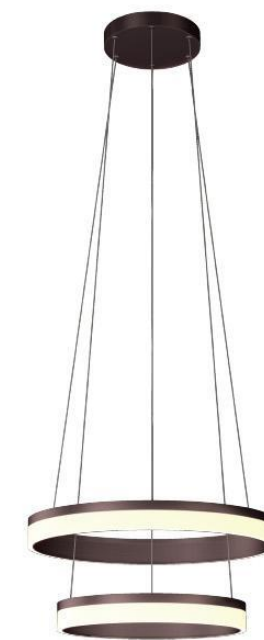

10 121779 101