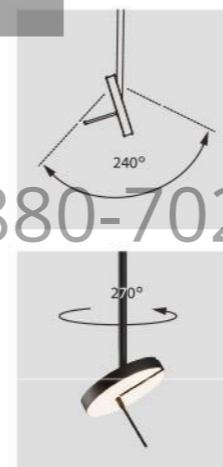

+ (86) 186-8880-7020