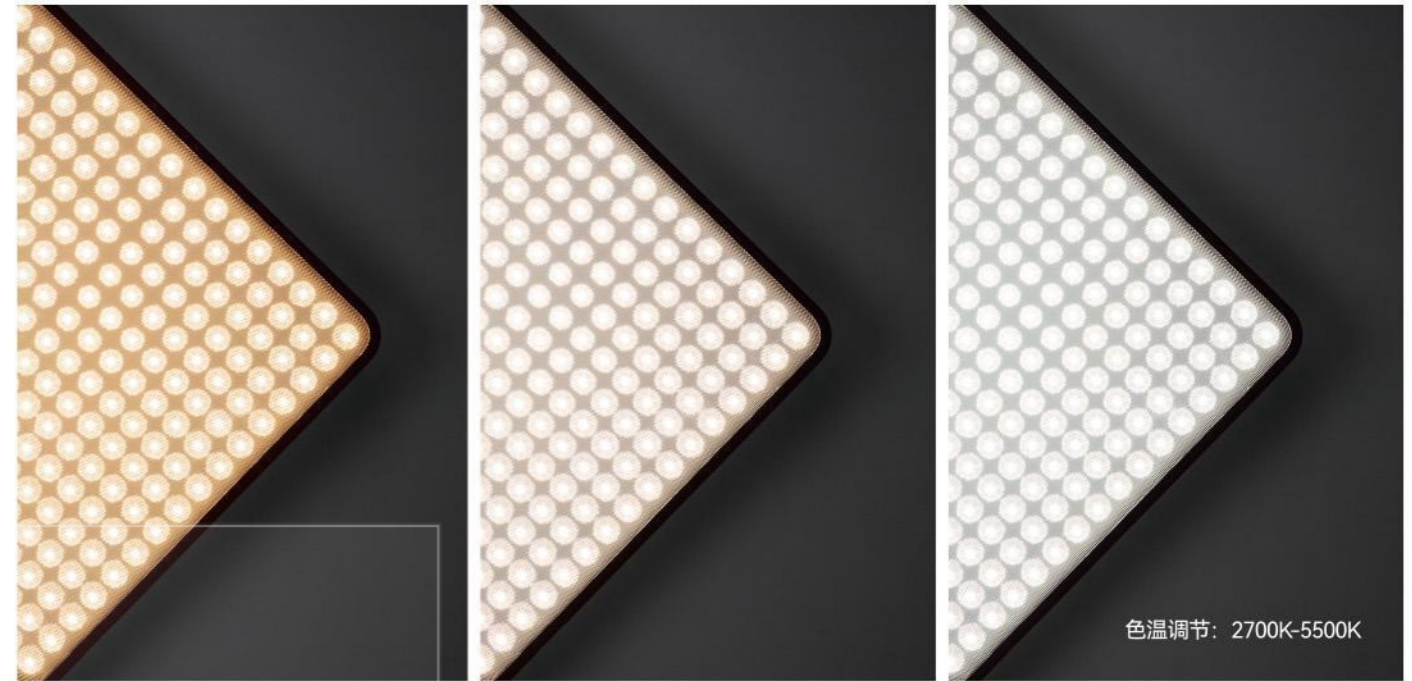

10 150617 002

H

DETAILS

Material: Steel	Color Temp.: 3000K
Lamp Shade: Acrylic	CRI (Ra): ≥90
Finishes: Electroplating / Painting	LED Rated Life: ≈50,000 Hours

ITEM NO.	150617
Wattage:	15W
Voltage:	220~240V
Size:	Ø380 x 1400H
Total Lumens:	1400
Delivered Lumens:	700