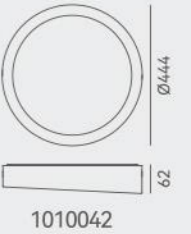

1010042

山水

DETAILS

Material: Polyurethane
Lamp Shade: Acrylic

Finishes: Spray Painting

Color Temp.: 3000K

CRI (Ra): ≥90

LED Rated Life: ≈50,000 Hours

ITEM NO.	1010040	1010041	1010042
Wattage:	14W	19W	24W
Voltage:	220~240V	220~240V	220~240V
Size:	Ø252 x 52H	Ø348 x 57H	Ø444 x 62H
Total Lumens:	1680	2280	2880
Delivered Lumens:	1176	1596	2016