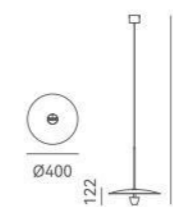

+ (86) 186-8880-7020

121169

黑骑士

DETAILS

Material:
Aluminum, Steel

Lamp Shade:
Acrylic

Finishes:
Baking Finish

Color Temp.: 3000K

CRI (Ra): ≥90

LED Rated Life: ≈50,000 Hours

ITEM NO.

121169

Wattage: 12W

Voltage: 220~240V

Size: Ø400 x 2510H

Total Lumens: 1440

Delivered Lumens: 1008

121170

Wattage: 18W

Voltage: 220~240V

Size: Ø550 x 2545H

Total Lumens: 2160

Delivered Lumens: 1512

121251

Wattage: 30W

Voltage: 220~240V

Size: 1075L x 550W x 1000H

Total Lumens: 3600

Delivered Lumens: 2520