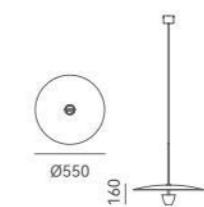

+ (86) 186-8880-7020

121170

黑骑士

DETAILS

Material:
Aluminum, Steel

Lamp Shade:
Acrylic

Finishes:
Baking Finish

Color Temp.: 3000K

CRI (Ra): ≥90

LED Rated Life: ≈50,000 Hours

ITEM NO.

121169

Wattage: 12W

Voltage: 220~240V

Size: Ø400 x 2510H

Total Lumens: 1440

Delivered Lumens: 1008

121170

Wattage: 18W

Voltage: 220~240V

Size: Ø550 x 2545H

Total Lumens: 2160

Delivered Lumens: 1512

121251

Wattage: 30W

Voltage: 220~240V

Size: 1075L x 550W x 1000H

Total Lumens: 3600

Delivered Lumens: 2520