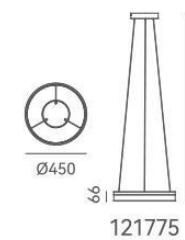

+ (86) 186-8880-7020

121775

玉瑗

DETAILS

Material:
Aluminum + Steel

Lamp Shade:
Acrylic

Finishes:
Baking Paint

Color Temp.: 3000K

CRI (Ra): ≥90

LED Rated Life: ≈50,000 Hours

ITEM NO.	121775	121776
Wattage:	30W	40W
Voltage:	220~240V	220~240V
Size:	Ø450 x 2000H	Ø600 x 2000H
Total Lumens:	2520	3600
Delivered Lumens:	1200	1600