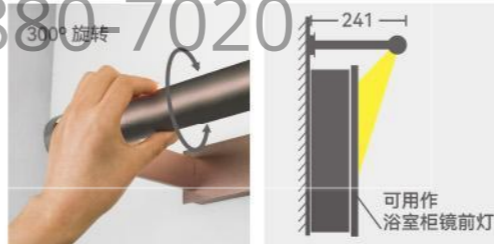

10 131094 001

+ (86) 186-8880-7020