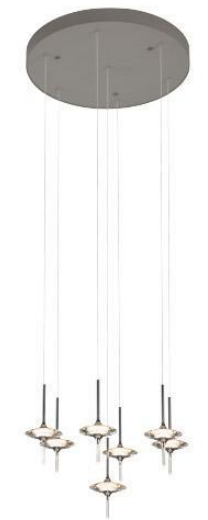

10 121753 001