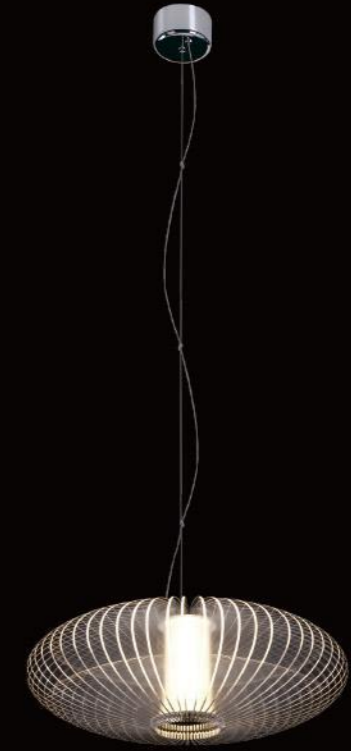

10 120244 101