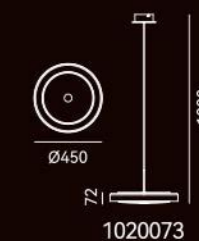

馨香

DETAILS

Material:
Steel

Lamp Shade:
Polystyrene

Finishes:
Baking Finish

Color Temp.: 3000K

CRI (Ra): ≥90

LED Rated Life: ≈50,000 Hours

ITEM NO.	1020073
Wattage:	23W
Voltage:	220~240V
Size:	Ø450 x 1000H
Total Lumens:	2760
Delivered Lumens:	1932