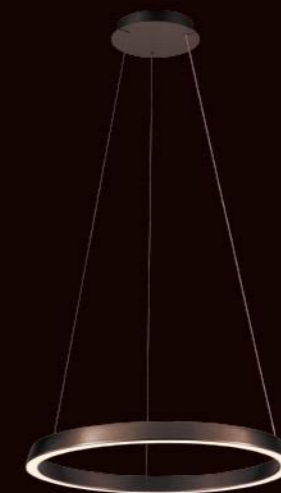

1 1020193 202