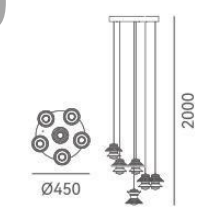

IP

+ (86) 186-8880-7020

121759

光之屋

DETAILS

Material:
Aluminum

Lamp Shade:
Acrylic

Finishes:
Painting

Color Temp.: 3000K

CRI (Ra): ≥80

LED Rated Life: ≈50,000 Hours

ITEM NO.

ITEM NO.	121759	121760	121761	121762
Wattage:	50W (6-light)	72W (9-light)	100W (12-light)	126W (15-light)
Voltage:	220~240V	220~240V	220~240V	220~240V
Size:	Ø450 x 2000H	Ø600 x 2000H	Ø750 x 2000H	Ø900 x 2000H
Total Lumens:	4200	6300	8400	10500
Delivered Lumens:	3300	4950	6600	8250