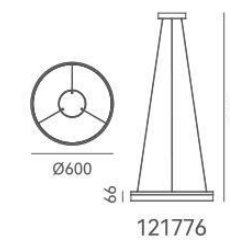

121775

121776

玉瑗

DETAILS

Material:
Aluminum + Steel

Lamp Shade:
Acrylic

Finishes:
Baking Paint

Color Temp.: 3000K

CRI (Ra): ≥90

LED Rated Life: ≈50,000 Hours

ITEM NO.	121775	121776
Wattage:	30W	40W
Voltage:	220~240V	220~240V
Size:	Ø450 x 2000H	Ø600 x 2000H
Total Lumens:	2520	3600
Delivered Lumens:	1200	1600