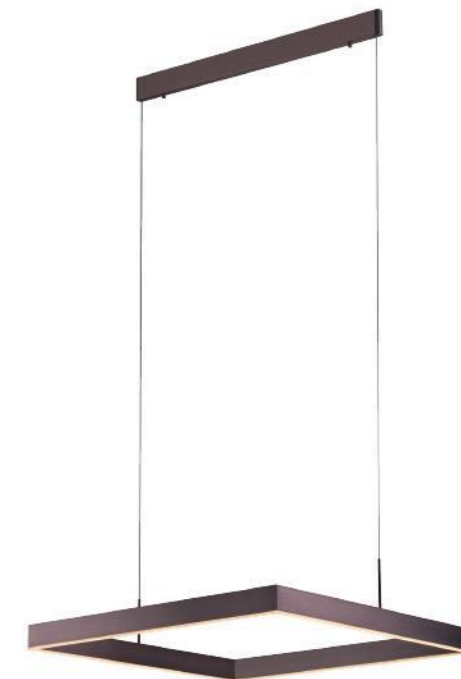

10 120283 101

10 120284 101

+ (86) 186-8880-7020

天际

DETAILS

Material:
Aluminum

Lamp Shade:
Acrylic

Finishes:
Anodizing