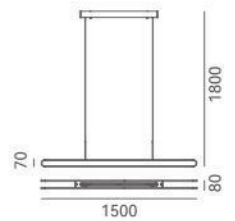

1020115

+ (86) 186-8880-7020

心锁

DETAILS

Material:
Aluminum

Lamp Shade:
Acrylic

Finishes:
Baking Finish

Color Temp.: 3000K

CRI (Ra): ≥90

LED Rated Life: ≈50,000 Hours

ITEM NO. 1020114

Wattage: 53W

Voltage: 220~240V

Size: 1200L x 80W x 1800H

Total Lumens: 6360

Delivered Lumens: 4452

1020115

61W

220~240V

1500L x 80W x 1800H

7320

5124