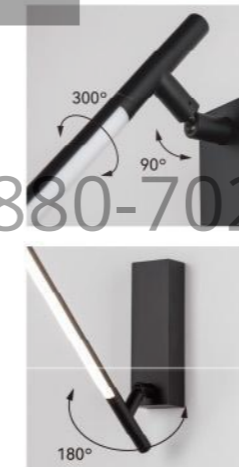

1428

1764

1764

1 1030082 001

 +(86) 186-8880-7020

TUBS

DETAILS

Material: Steel, Aluminum
 Lamp Shade: Polycarbonate
 Finishes: Spray Painting