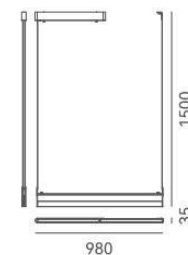

+ (86) 186-8880-7020

121729

山田

DETAILS

Material:
Aluminum

Lamp Shade:
PS

Finishes:
Baking Paint

Color Temp.: 3000K

CRI (Ra): ≥90

LED Rated Life: ≈50,000 Hours

ITEM NO.

Wattage:

Voltage:

Size:

Total Lumens:

Delivered Lumens:

121729

26W

220~240V

980L x 35W x 1500H

1900

550

121731

33W

220~240V

1220L x 35W x 1500H

2400

700

121733

39W

220~240V

1460L x 35W x 2000H

2880

840