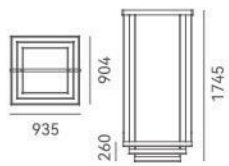

121076

天际

DETAILS

Material:
Aluminum
Lamp Shade:
Acrylic
Finishes:
Anodizing

Color Temp.: 3000K

CRI (Ra): ≥90

LED Rated Life: ≈50,000 Hours

ITEM NO.	121091	121076
Wattage:	90W	124W
Voltage:	220~240V	220~240V
Size:	778L x 753W x 1739H	935L x 904W x 1745H
Total Lumens:	10800	14880
Delivered Lumens:	7560	10416