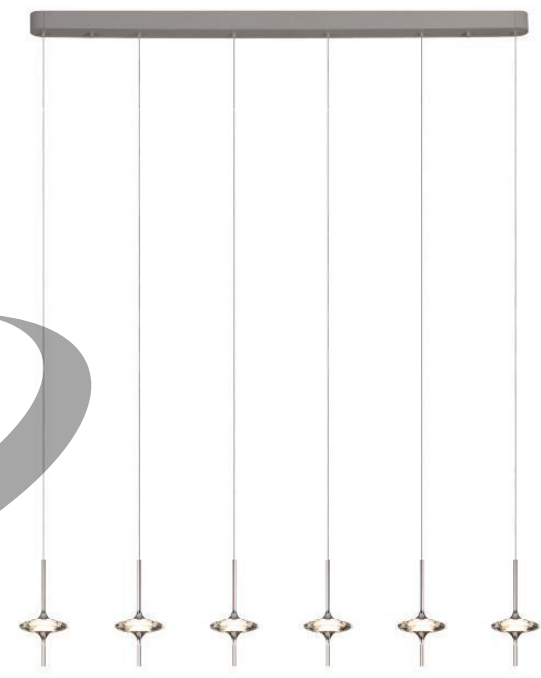

ITEM NO. 121728
Wattage: 5W
Voltage: 220~240V
Size: Ø120 x 2000H
Total Lumens: 420
Delivered Lumens: 300

10 121752 101

10 121751 101

+ (86) 186-8880-7020

星雨

DETAILS

Material: Zinc Alloy + Steel + ABS
 Lamp Shade: Crystal + Acrylic
 Finishes: Electroplating + Painting