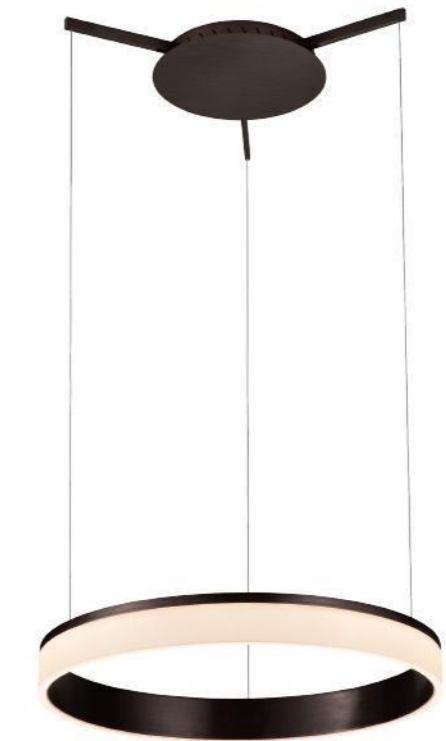

IP

+ (86) 186-8880-7020

光环

DETAILS

Material: Steel, Aluminum
Lamp Shade: Acrylic
Finishes: Baking Finish

Color Temp.: 3000K
CRI (Ra): ≥90
LED Rated Life: ≈50,000 Hours

ITEM NO.	120980	120981
Wattage:	17W	23W
Voltage:	220~240V	220~240V
Size:	Ø460 x 1500H	Ø606 x 1500H
Total Lumens:	2040	2760
Delivered Lumens:	1428	1932