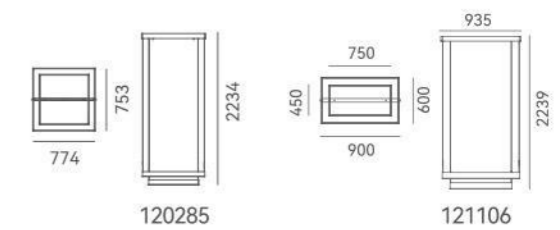

天际

DETAILS

Material:
Aluminum

Lamp Shade:
Acrylic

Finishes:
Anodizing

Color Temp.: 3000K

CRI (Ra): ≥90

LED Rated Life: ≈50,000 Hours

ITEM NO. 120285

Wattage: 73W

Voltage: 220~240V

Size: 774L x 753W x 2234H

Total Lumens: 8760

Delivered Lumens: 6132

121106

72W

220~240V

935L x 600W x 2239H

8760

6132