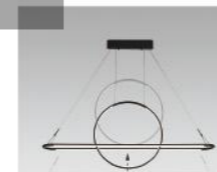

Up And Down

+ (86) 186-8880 7020

LYRIC

DETAILS

Material: Steel, Aluminum
Lamp Shade: Polycarbonate
Finishes: Anodizing, Spray Painting

Color Temp.: 3000K
CRI (Ra): ≥90
LED Rated Life: ≈50,000 Hours

ITEM NO.	1020231	1020232
Wattage:	45W	31W
Voltage:	220~240V	220~240V
Size:	1294L x 166W x (1140~1500)H	1294L x 166W x (1140~1500)H
Total Lumens:	5400	3720