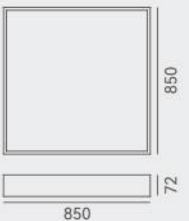

1010127

+ (86) 186-8880-7020

璀璨

DETAILS

Material: Aluminum
Lamp Shade: Polystyrene
Finishes: Baking Finish
Anodizing

Color Temp.: 3000K
CRI (Ra): ≥90
LED Rated Life: ≈50,000 Hours

ITEM NO.	1010069	1010070	1010127
Wattage:	31W	54W	70W
Voltage:	220~240V	220~240V	220~240V
Size:	450L x 450W x 65H	600L x 600W x 82H	850L x 850W x 72H
Total Lumens:	3720	6480	8400
Delivered Lumens:	2604	4536	5880