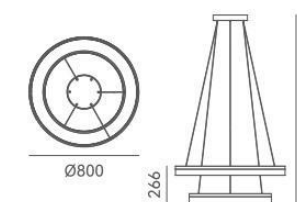

+ (86) 186-8880-7020

121779

玉瑗

DETAILS

Material:
Aluminum + Steel

Lamp Shade:
Acrylic

Finishes:
Baking Paint

Color Temp.: 3000K

CRI (Ra): ≥90

LED Rated Life: ≈50,000 Hours

ITEM NO.	121778	121779	121780
Wattage:	70W	90W	120W
Voltage:	220~240V	220~240V	220~240V
Size:	Ø600 x 2500H	Ø800 x 2500H	Ø800 x 3000H
Total Lumens:	5820	7920	10140
Delivered Lumens:	2800	3800	4800