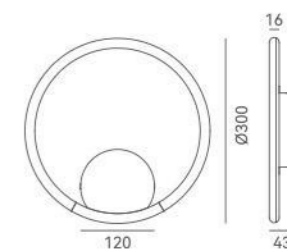

1030069

LYRIC

DETAILS

Material: Steel, Aluminum
Lamp Shade: Acrylic
Finishes: Anodizing, Spray Painting

Color Temp.: 3000K
CRI (Ra): ≥90
LED Rated Life: ≈50,000 Hours

ITEM NO. 1030069
Wattage: 10W
Voltage: 220~240V
Size: Ø300 x 43H
Total Lumens: 1200