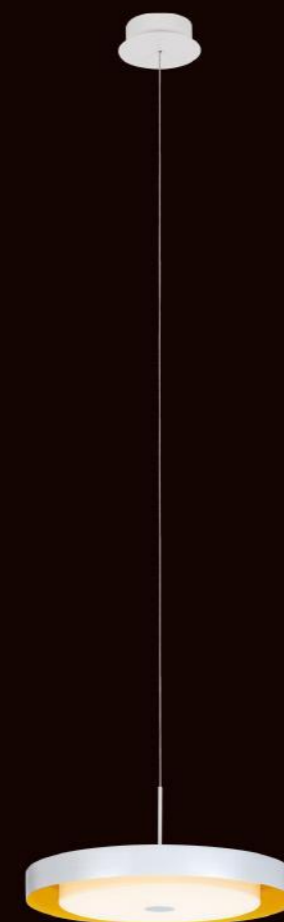

1 1020073 101

馨香

DETAILS

Material:
Steel

Lamp Shade:
Polystyrene

Finishes:
Baking Finish

Color Temp.: 3000K

CRI (Ra): ≥90

LED Rated Life: ≈50,000 Hours

ITEM NO.	1020073
Wattage:	23W
Voltage:	220~240V
Size:	Ø450 x 1000H
Total Lumens:	2760
Delivered Lumens:	1932