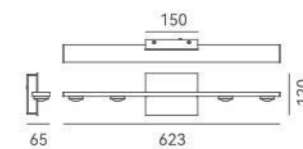

131324

+ (86) 186-8880-7020

极光

DETAILS

Material:
Aluminum

Lamp Shade:
Acrylic

Finishes:
Anodizing

Color Temp.: 3000K

CRI (Ra): ≥90

LED Rated Life: ≈50,000 Hours

ITEM NO.	131325	131324
Wattage:	6W	11W
Voltage:	220~240V	220~240V
Size:	373L x 65W x 120H	623L x 65W x 120H
Total Lumens:	720	1320
Delivered Lumens:	504	924