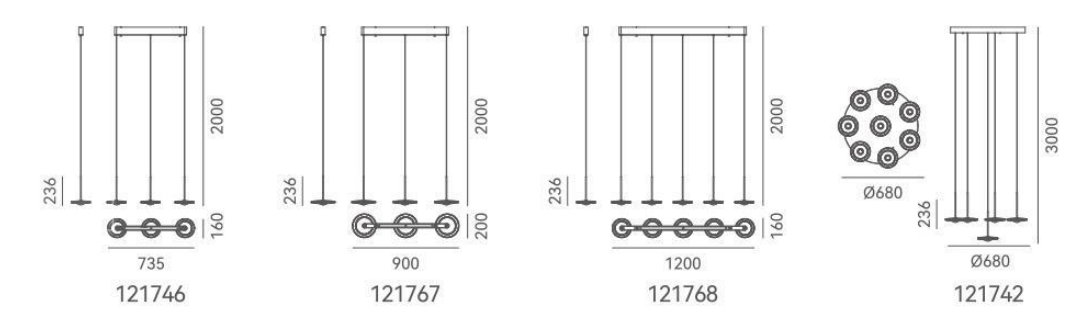

+ (86) 186-8880-7020

元旦Pro

DETAILS	ITEM NO.	121746	121767	121768	121742
Material: Aluminum + Steel	Wattage:	33W (3-light)	39W (3-light)	55W (5-light)	90W (8-light)
Color Temp.: 3000K	Voltage:	220~240V	220~240V	220~240V	220~240V
CRI (Ra): ≥80	Size:	735L x 160W x 2000H	900L x 200W x 2000H	1200L x 160W x 2000H	Ø680 x 3000H
Lamp Shade: PMMA	Total Lumens:	2800	3300	4650	7450
LED Rated Life: ≈50,000 Hours	Delivered Lumens:	1785	1887	2975	4760
Finishes: Electroplating