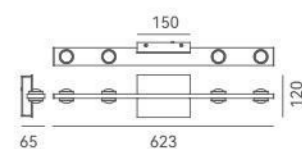

131319

极光

DETAILS

- Material: Aluminum
- Lamp Shade: Acrylic
- Finishes: Anodizing
- Color Temp.: 3000K
- CRI (Ra): ≥90
- LED Rated Life: ≈50,000 Hours

ITEM NO.	131321	131319
Wattage:	11W	22W
Voltage:	220~240V	220~240V
Size:	373L x 65W x 120H	623L x 65W x 120H
Total Lumens:	1320	2640
Delivered Lumens:	924	1848