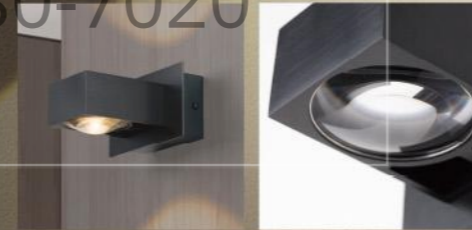

1030074

灯塔

DETAILS

Material:
Steel, Aluminum
Lamp Shade:
Acrylic

Color Temp.: 3000K

CRI (Ra): ≥90

LED Rated Life: ≈50,000 Hours

Finishes:
Anodizing

ITEM NO. 1030074
Wattage: 8W
Voltage: 220~240V
Size: 120L x 121W x 70H
Total Lumens: 960
Delivered Lumens: 672