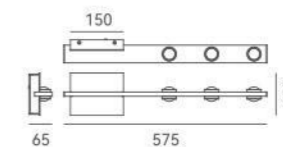

+ (86) 186-8880-7020

131318

极光

DETAILS

Material:
Aluminum

Lamp Shade:
Acrylic

Finishes:
Anodizing

Color Temp.: 3000K

CRI (Ra): ≥90

LED Rated Life: ≈50,000 Hours

ITEM NO. 131318

Wattage: 16W

Voltage: 220~240V

Size: 575L x 65W x 120H

Total Lumens: 1920

Delivered Lumens: 1344

131320

16W

220~240V

673L x 65W x 120H

1920

1344