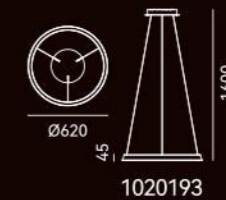

+ (86) 186-8880-7020

1020193

轨迹

DETAILS

Material:
Steel, Aluminum
Lamp Shade:
Acrylic

Finishes:
Baking Finish

Color Temp.: 3000K
CRI (Ra): ≥90
LED Rated Life: ≈50,000 Hours

ITEM NO.	1020193	1020196
Wattage:	26W	50W
Voltage:	220~240V	220~240V
Size:	Ø620 x 1600H	Ø800 x 1600H
Total Lumens:	3120	6000
Delivered Lumens:	2184	4200