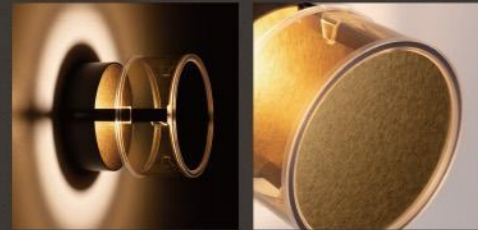

1130001

赤铁

DETAILS

Material:
PC+Aluminum+304

Color Temp.: 3000K

Lamp Shade:
PMMA+PC

CRI (Ra): ≥90

LED Rated Life: ≈50,000 Hours

Finishes:
Anodizing+
Electroplating

ITEM NO. 1130001
Wattage: 4W
Voltage: 220~240V
Size: Ø123x120H
Total Lumens: 200