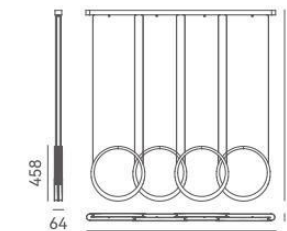

+ (86) 186-8880-7020

121773

玄风

DETAILS

Material:
Aluminum
Lamp Shade:
Acrylic
Finishes:
Anodizing

Color Temp.: 3000K
CRI (Ra): ≥90
LED Rated Life: ≈50,000 Hours

ITEM NO.	121772	121773	121774
Wattage:	87W	120W	148W
Voltage:	220~240V	220~240V	220~240V
Size:	1228L x 55W x 2500H	1578L x 55W x 2500H	1928L x 55W x 2500H
Total Lumens:	8100	10800	13500
Delivered Lumens:	2850	3800	4750