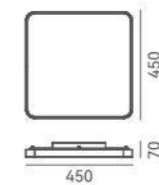

色温调节: 2700K-5500K

+ (86) 186-8880-7020

111249

安曼

DETAILS

Material:
Aluminum + Steel
Lamp Shade:
Acrylic

Finishes:
Anodizing +
Painting

Color Temp.: 2700K~5500K
CRI (Ra): ≥90
LED Rated Life: ≈50,000 Hours

ITEM NO.	111249	111250	111248
Wattage:	40W	70W	104W
Voltage:	220~240V	220~240V	220~240V
Size:	450L x 450W x 70H	600L x 600W x 80H	600L x 900W x 80H
Total Lumens:	3360	5940	9240
Delivered Lumens:	2000	3500	5500