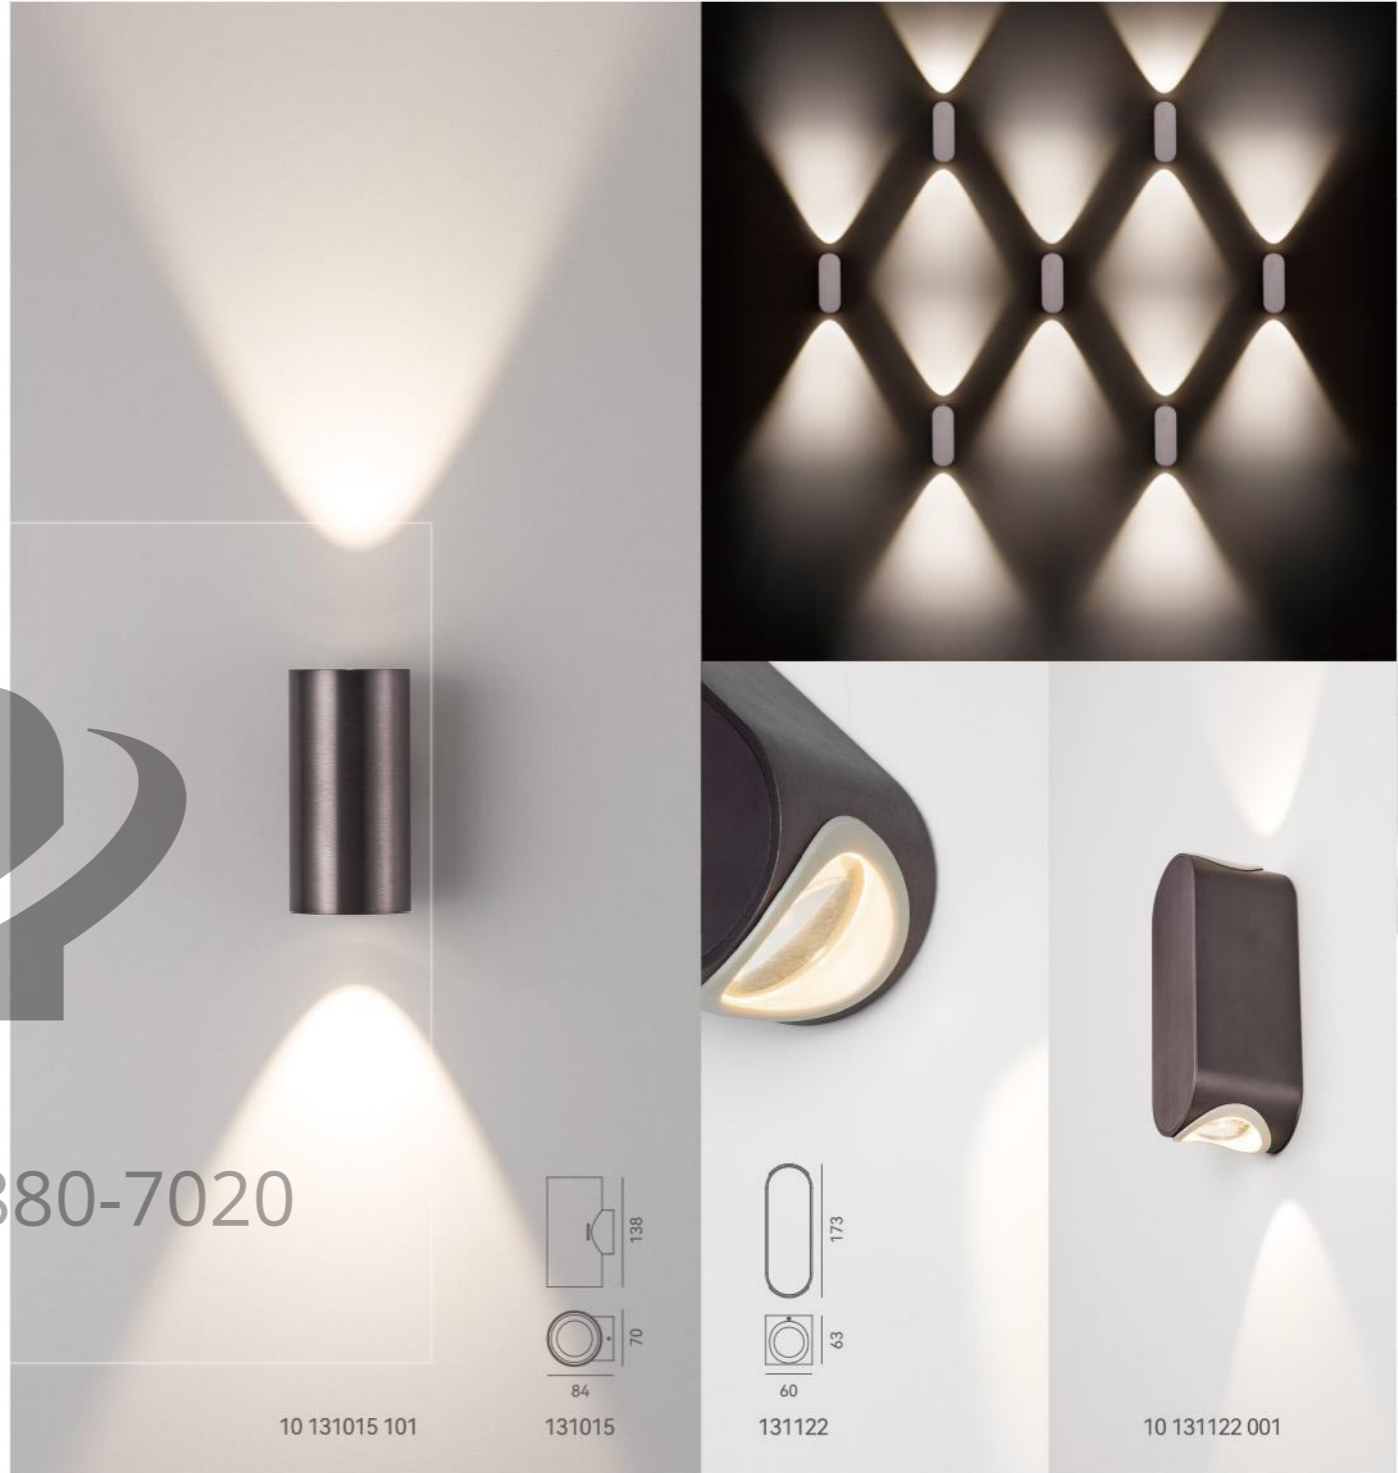

+ (86) 186-8880-7020

光筒

DETAILS

Material:
Aluminum
Lamp Shade:
Acrylic
Finishes:
Anodizing

Color Temp.: 3000K
CRI (Ra): ≥80
LED Rated Life: ≈50,000 Hours

ITEM NO.	131015	131122
Wattage:	10W	11W
Voltage:	220~240V	220~240V
Size:	70L x 84W x 138H	60L x 63W x 173H
Total Lumens:	1200	1320
Delivered Lumens:	840	924