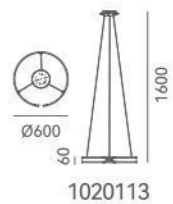

+ (86) 186-8880-7020

心锁

DETAILS

Material:
Aluminum
Lamp Shade:
Acrylic
Finishes:
Baking Finish

Color Temp.: 3000K
CRI (Ra): ≥90
LED Rated Life: ≈50,000 Hours

ITEM NO. 1020113
Wattage: 41W
Voltage: 220~240V
Size: Ø600 x 1600H
Total Lumens: 4920
Delivered Lumens: 3444