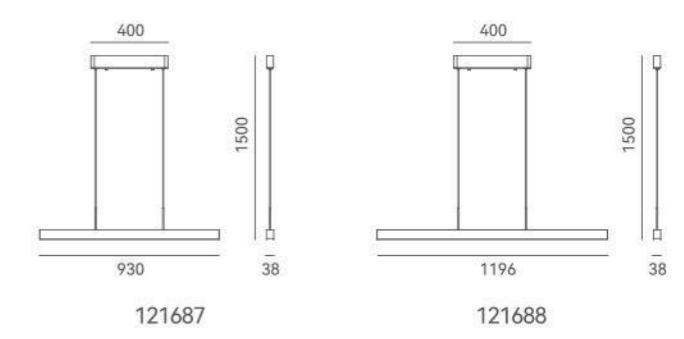

繁星

DETAILS	
Material: Aluminum+Steel	Color Temp.: 3000K
Lamp Shade: PC	CRI (Ra): ≥90
Finishes: Anodizing, Baking Finish	LED Rated Life: ≈50,000 Hours

ITEM NO.	121687	121688
Wattage:	35W	45W
Voltage:	220~240V	220~240V
Size:	930L x 38W x 1500H	1196L x 38W x 1500H
Total Lumens:	3500	4500
Delivered Lumens:	1750	2250