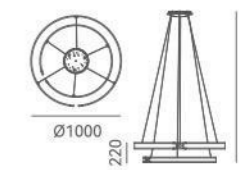

1020111

1020110

心锁

DETAILS

Material:
Aluminum
Lamp Shade:
Acrylic
Finishes:
Baking Finish

Color Temp.: 3000K
CRI (Ra): ≥90
LED Rated Life: ≈50,000 Hours

ITEM NO.	1020111	1020110
Wattage:	41W+51W	51W+61W
Voltage:	220~240V	220~240V
Size:	Ø800 x 2120H	Ø1000 x 2120H
Total Lumens:	11040	13440
Delivered Lumens:	7728	9408