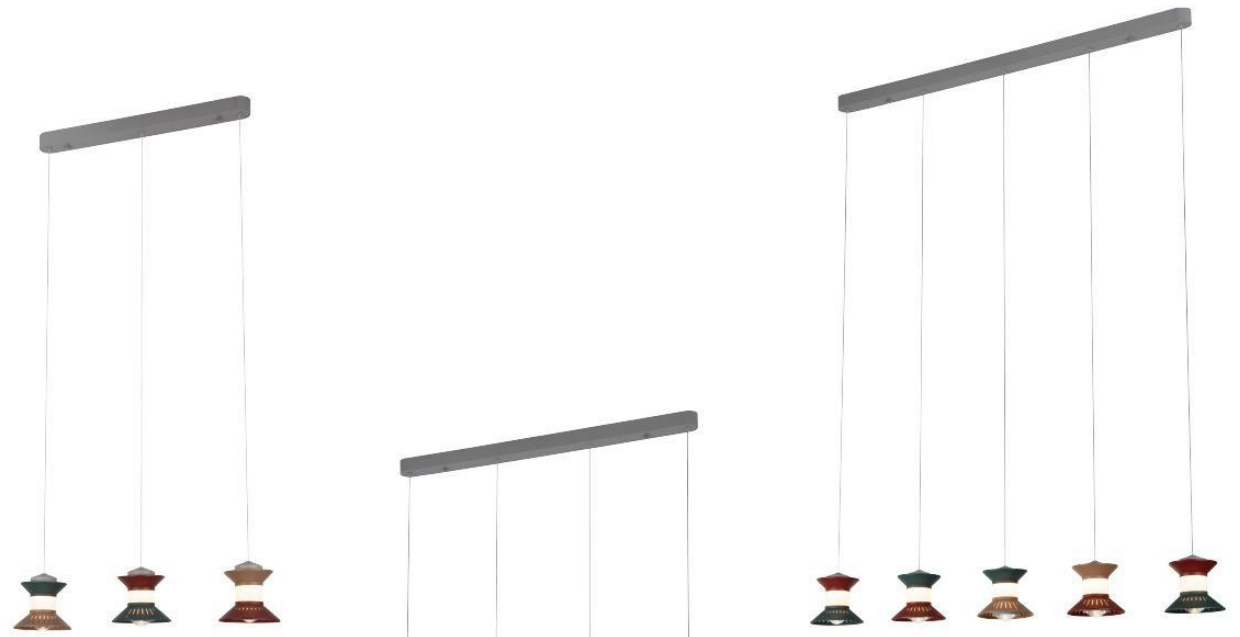

Color Temp.: 3000K

CRI (Ra): ≥80

LED Rated Life: ≈50,000 Hours

ITEM NO.

ITEM NO.	121759	121760	121761	121762
Wattage:	50W (6-light)	72W (9-light)	100W (12-light)	126W (15-light)
Voltage:	220~240V	220~240V	220~240V	220~240V
Size:	Ø450 x 2000H	Ø600 x 2000H	Ø750 x 2000H	Ø900 x 2000H
Total Lumens:	4200	6300	8400	10500
Delivered Lumens:	3300	4950	6600	8250