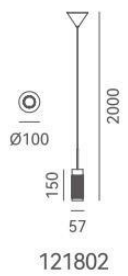

IP

+(86) 186-8880-7020

涵光

DETAILS

Material:
Aluminum + Steel

Lamp Shade:
PMMA

Finishes:
Anodizing

Color Temp.: 3000K

CRI (Ra): ≥90

LED Rated Life: ≈50,000 Hours

ITEM NO.	121802
Wattage:	6W
Voltage:	220~240V
Size:	Ø100 x 2000H
Total Lumens:	430
Delivered Lumens:	300