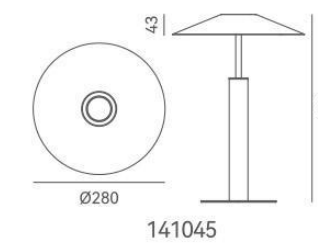

H

DETAILS

Material: Steel
Lamp Shade: Acrylic
Finishes: Electroplating / Painting

Color Temp.: 3000K
CRI (Ra): ≥90
LED Rated Life: ≈50,000 Hours

ITEM NO. 141045
Wattage: 15W
Voltage: 220~240V
Size: Ø280 x 400H
Total Lumens: 1440
Delivered Lumens: 700