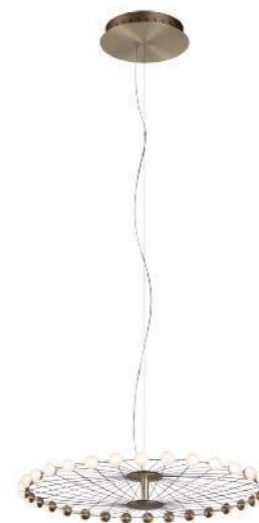

1 1020184 101