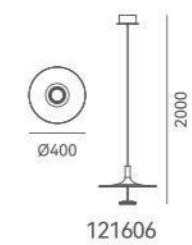

+ (86) 186-8880-7020

121606

逸景

DETAILS

Material:
Aluminum+Steel

Lamp Shade:
Acrylic

Finishes:
Anodizing

Color Temp.: 3000K

CRI (Ra): ≥90

LED Rated Life: ≈50,000 Hours

ITEM NO.	121606	121607
Wattage:	10W	13W
Voltage:	220~240V	220~240V
Size:	Ø400 x 2000H	Ø500 x 2000H
Total Lumens:	1000	1300
Delivered Lumens:	500	650