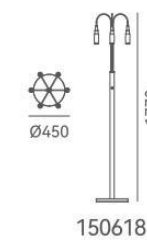

150618

+(86) 186-8880-7020