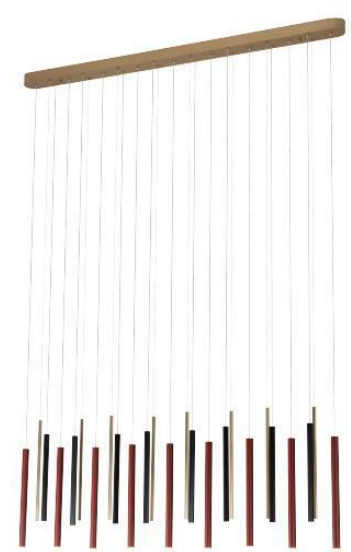

10 121741 001