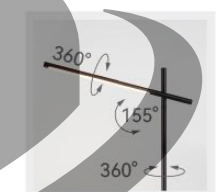

+ (86) 186-8880-7020

多轴调节 全方位照射

风范

DETAILS

Material: Aluminum
Lamp Shade: PC
Finishes: Anodizing

Color Temp.: 2700K/4000K/5000K
CRI (Ra): ≥80
LED Rated Life: ≈50,000 Hours

ITEM NO.	141046	150619
Wattage:	15W	17W
Voltage:	220~240V	220~240V
Size:	595L x 210W x 612H	645L x 250W x 1405H
Total Lumens:	1300	1300
Delivered Lumens:	780	780