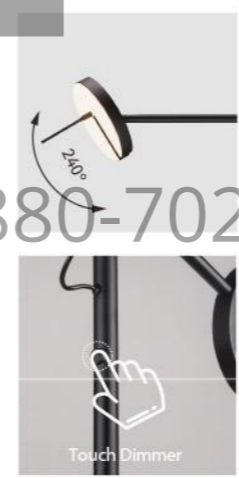

10 150575 102