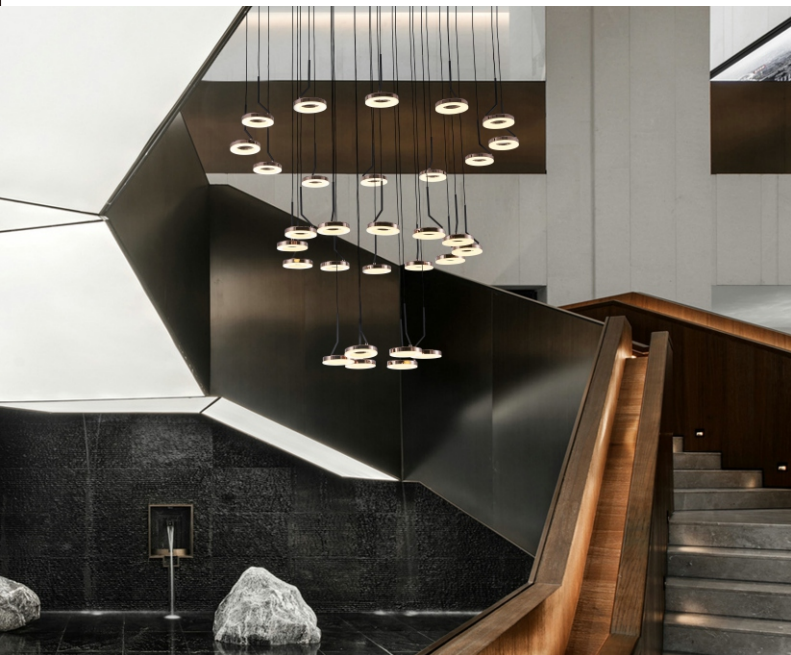

奥力 OLLIE

沉稳的黑色灯体，
加以玫瑰金金属的点缀，
让整个空间大气又富含格调！

6165C-LED

🏠 PENDANT LAMP

🔧 CUSTOMIZES

💡 LED 20×6W

🏭 ALUMINIUM

🌟 ROSE GOLD