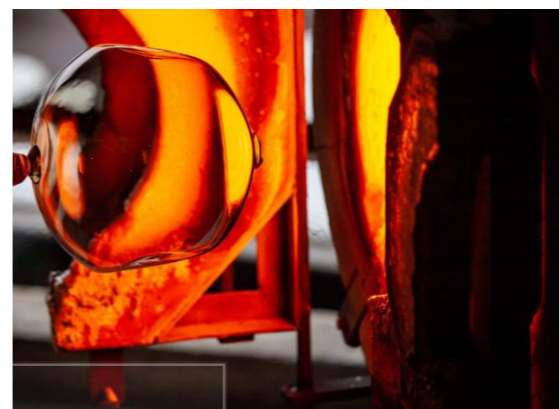

MOLECULAR 1212

MATERIAL ALUMINIUM ALLOY + CARBON STEEL + GLASS
COLOR BRUSHED COPPER + AMBER / SMOKY GRAY