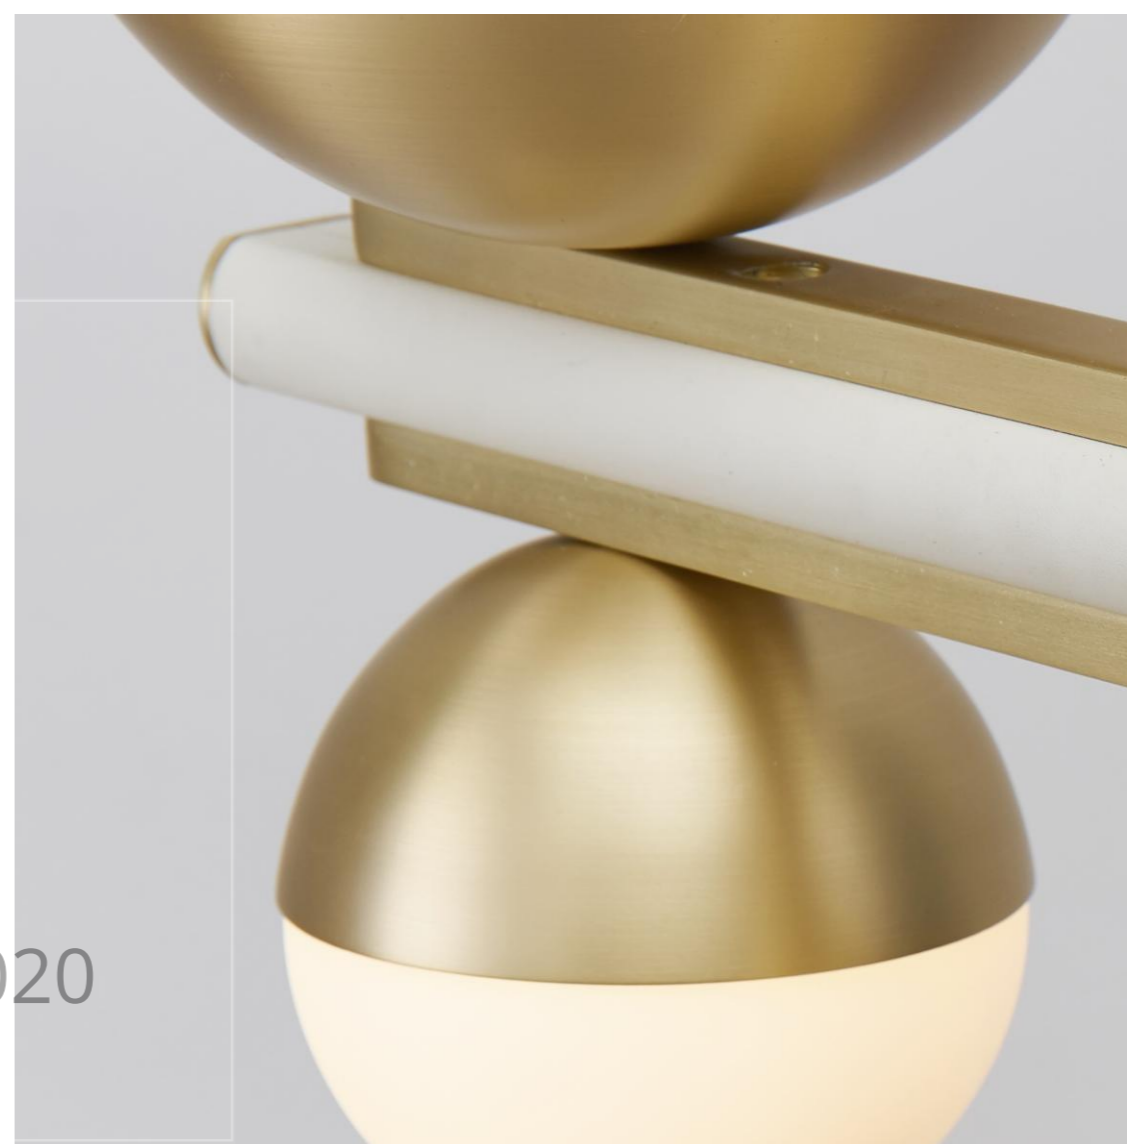

1319T  
Φ 360 x H530

1319S/C  
Φ 1000 x H375 (MAX H2000)

1319S-12  
L1250 x W160 x H650  
(MAX H2000)

+ (86) 186-8880-7020

ECLIPSE

+ (86) 186-8880-7020

+ (86) 136-8880-7020

The Eclipse with the sphere features a contemporary and innovative design, a semi-circular brushed metal construction, and the addition of leather details to accentuate its form. The main metal structure is an opaque white sphere containing the light bulb.