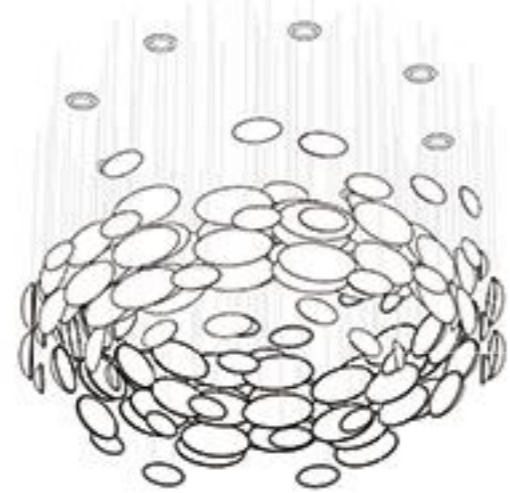

CUSTOM SIZE

SPECIFICATION

COMPONENT
L300 × W130 × D45 mm

COMPONENT
L193 × W91 × D30 mm

COMPONENT
L116 × W56 × D19 mm

COMPONENT
L82 × W56 × D13 mm