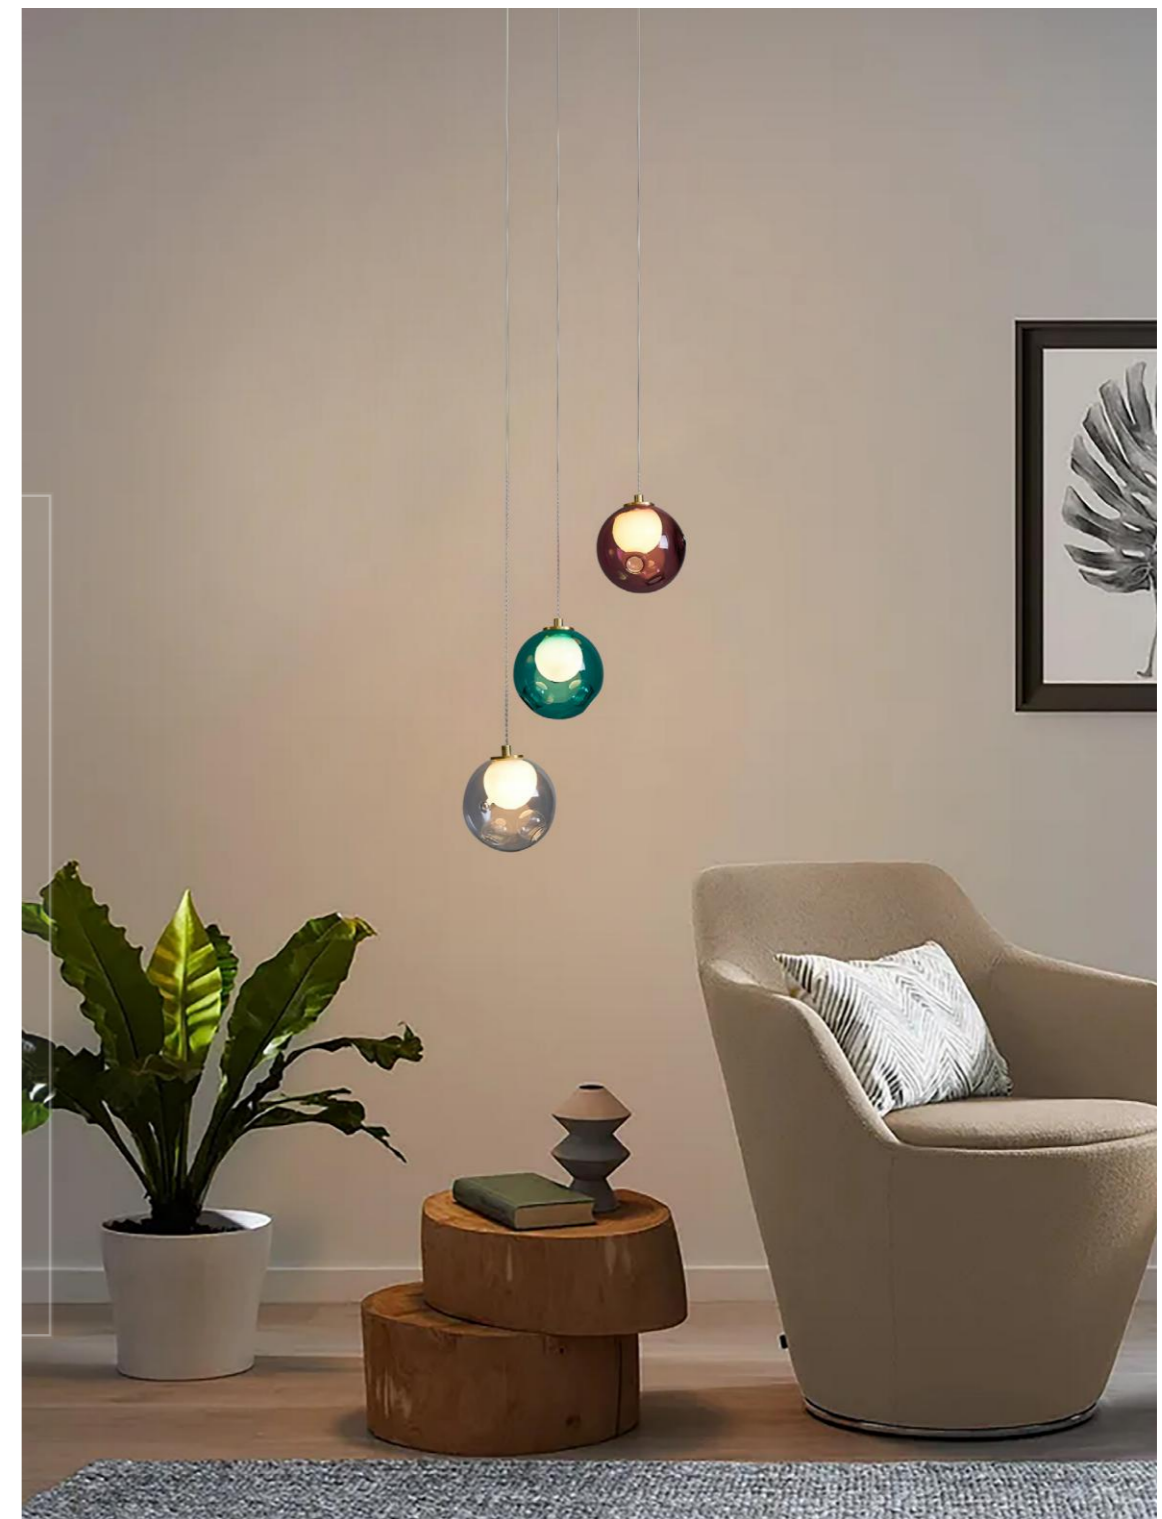

A sofa in the living room is not enough, a lamp with outstanding shape can make your home more its own style.