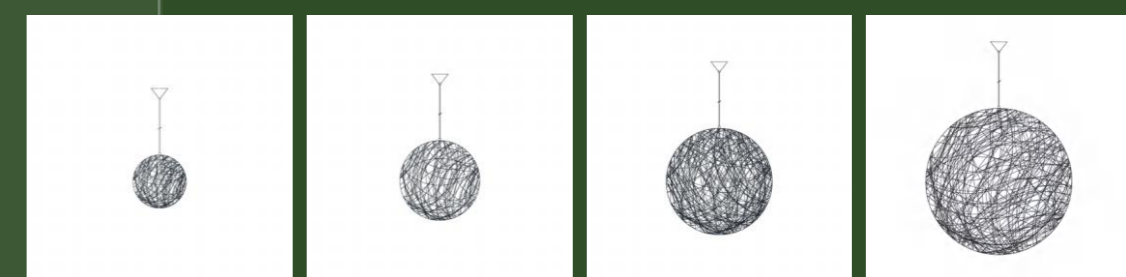

猪

+ (86) 186-8880-7020

RANDOM

+ (86) 186-8880-7020

RANDOM  
1027

MATERIAL HEMP ROPE  
COLOR BLACK/WHITE/BROWN

+ (86) 186-8880-7020

+(86) 186-8880-7020