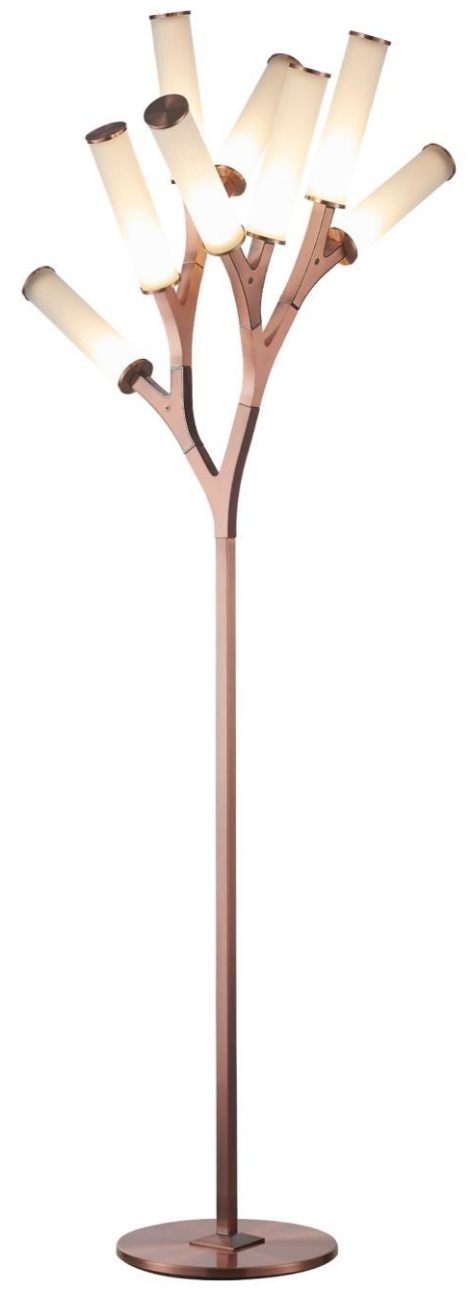

+ (86) 186-8880-7020

+ (86) 186-8880-7020

+(86) 186-8880-7020

In the eclectic living room, a tree chandelier hangs over the end table. The main line of the branch lamp is smooth and natural, and the internal light is diffused through the frosted lamp shade. Combined with the angular glass, the warm atmosphere and the artistic lighting complement each other, you can enjoy the wonderful time of family gathering.