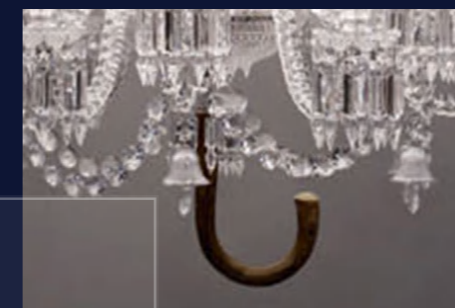

MARIE COQUINE
1111

MATERIAL STAINLESS STEEL / CRYSTAL / FULL LEATHER / COPPER / FABRIC
COLOR SILVER

+ (86) 186-8880-7020