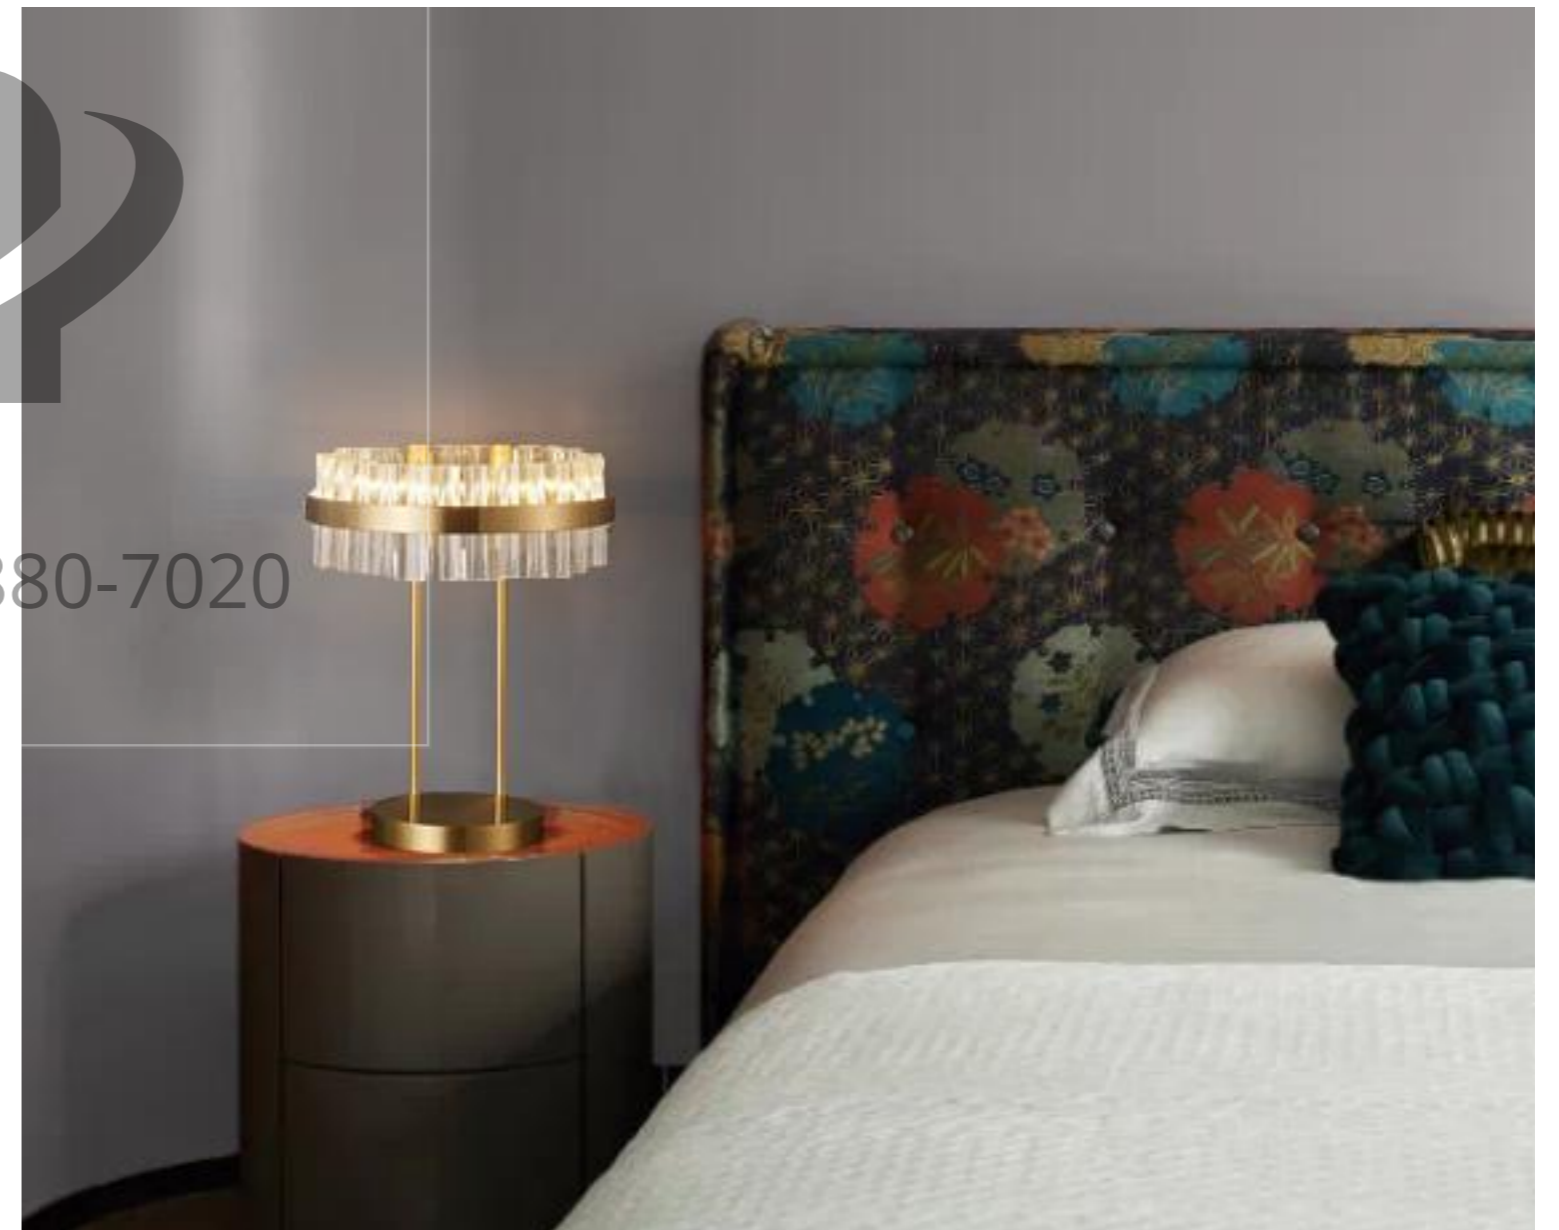

CRONO

+ (86) 186-8880-7020