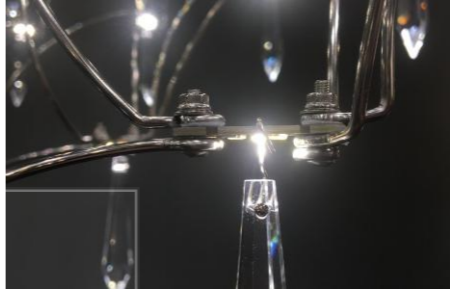

Merge brings together multiple glass artists to perform. Each prepared bubbles of molten glass and then smashed them together to produce unpredictable forms of interlocking glass.

MIRA  
1336

MATERIAL  
COLORS