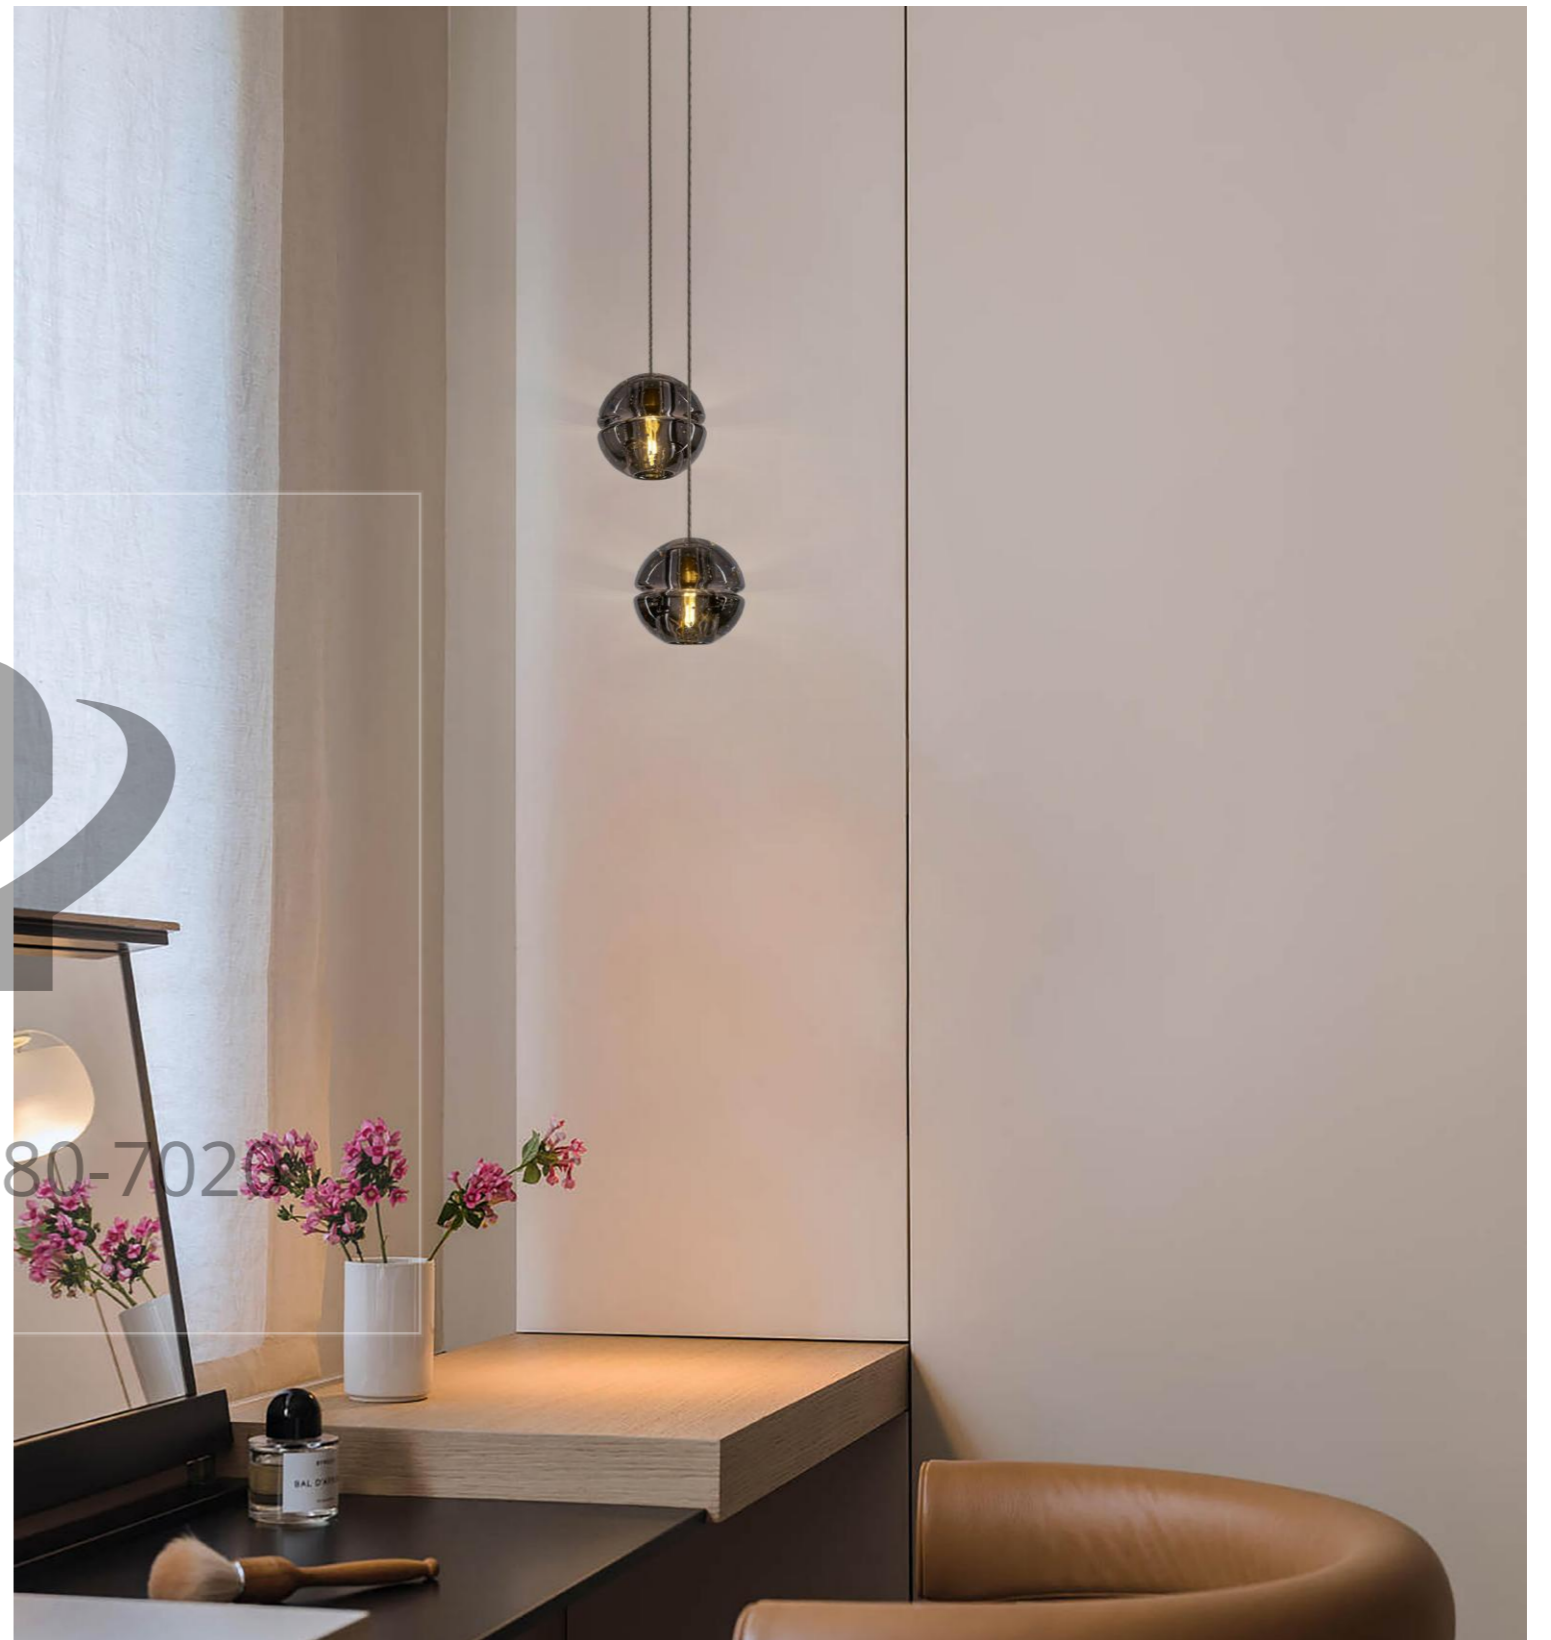

What kind of muscle separation is clearly visible, creating a quiet and peaceful atmosphere, and making the room more friendly, in it, a cup of coffee, a muffin, a good book, and a simple lamp, you will feel the real of relaxation.