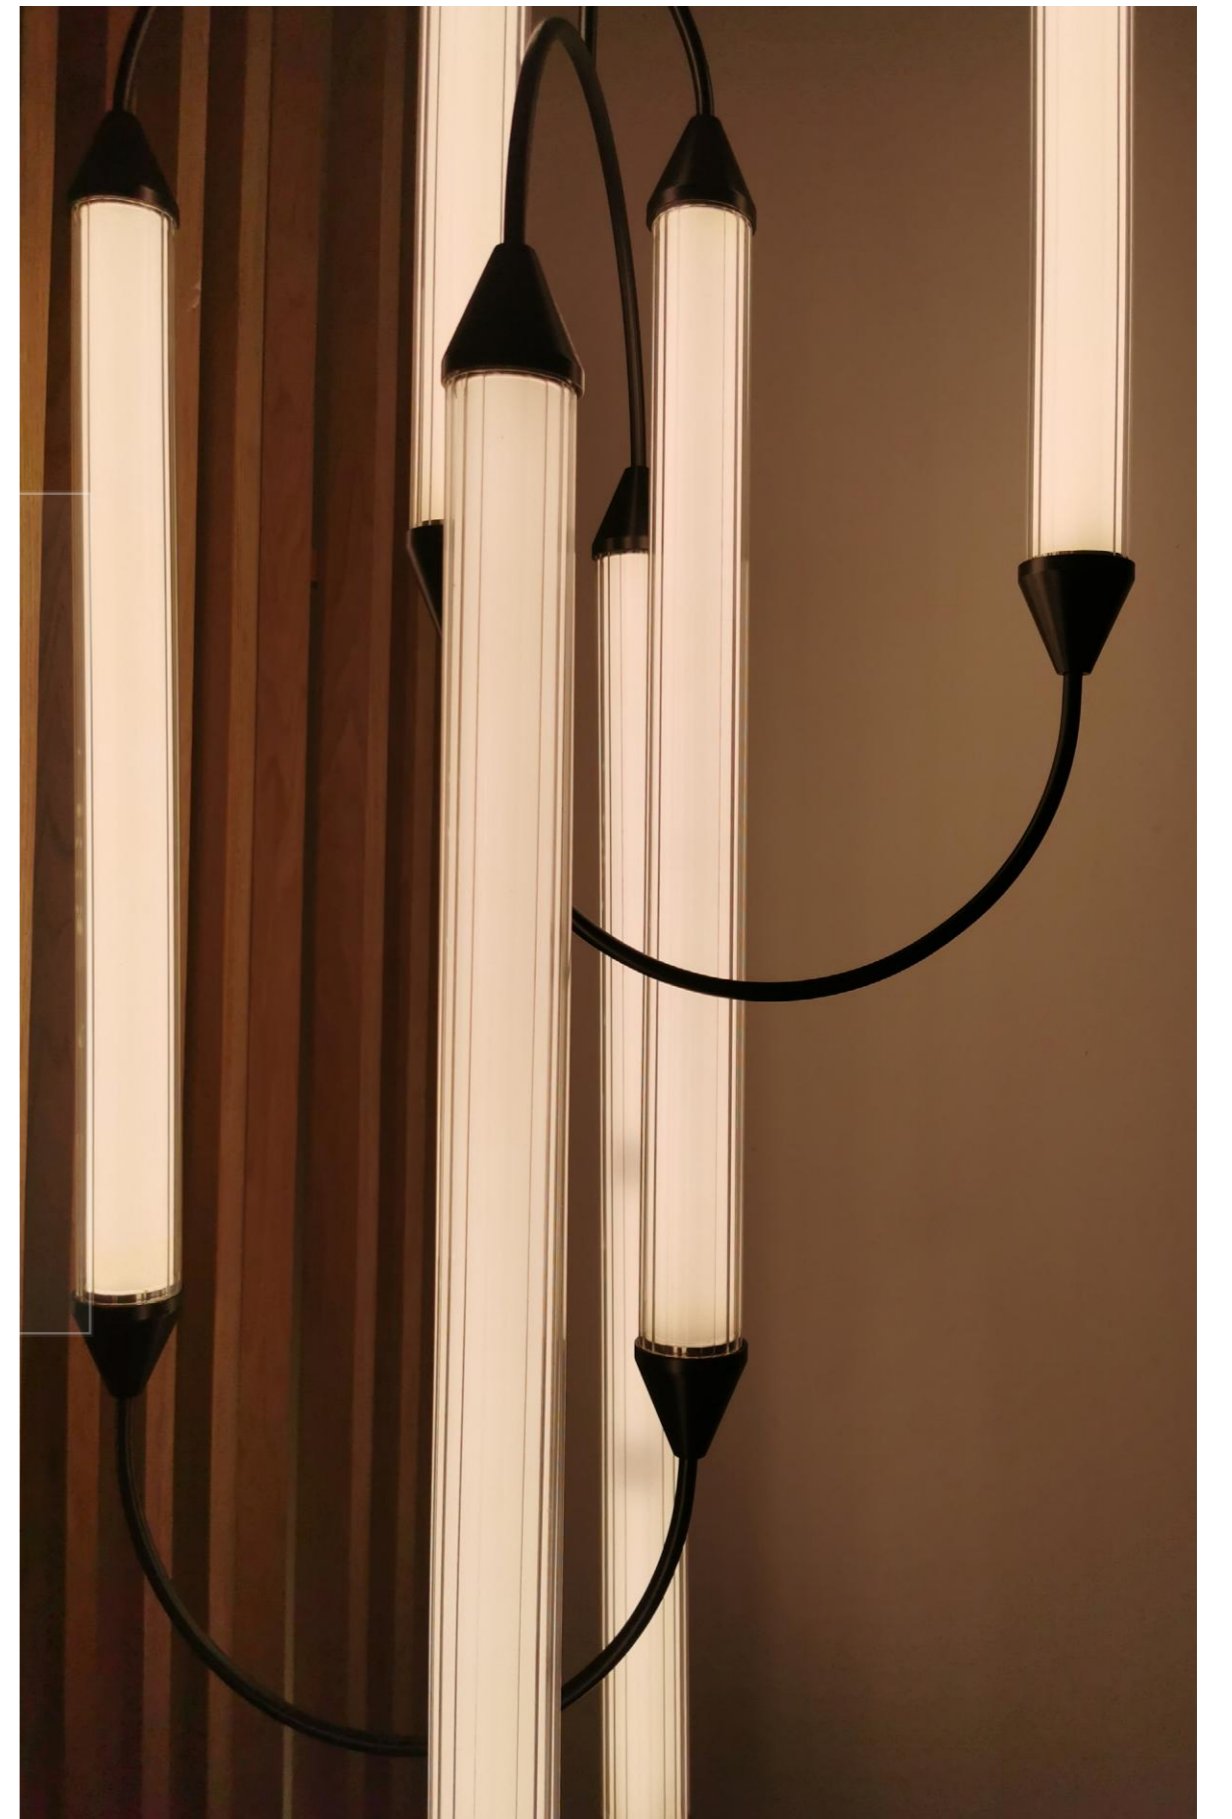

CIRQUE  
1270

MATERIAL CARBON STEEL + ALUMINIUM ALLOY + GLASS  
COLORS BRUSHED COPPER + CLEAR GLASS  
SUMMER BLACK + CLEAR GLASS

+ (86) 186-8880-7020

+ (86) 186-8880-7020

(86) 186-8880-7020

1270SD-A1  
L310×W110×H765  
(MAX H1865)