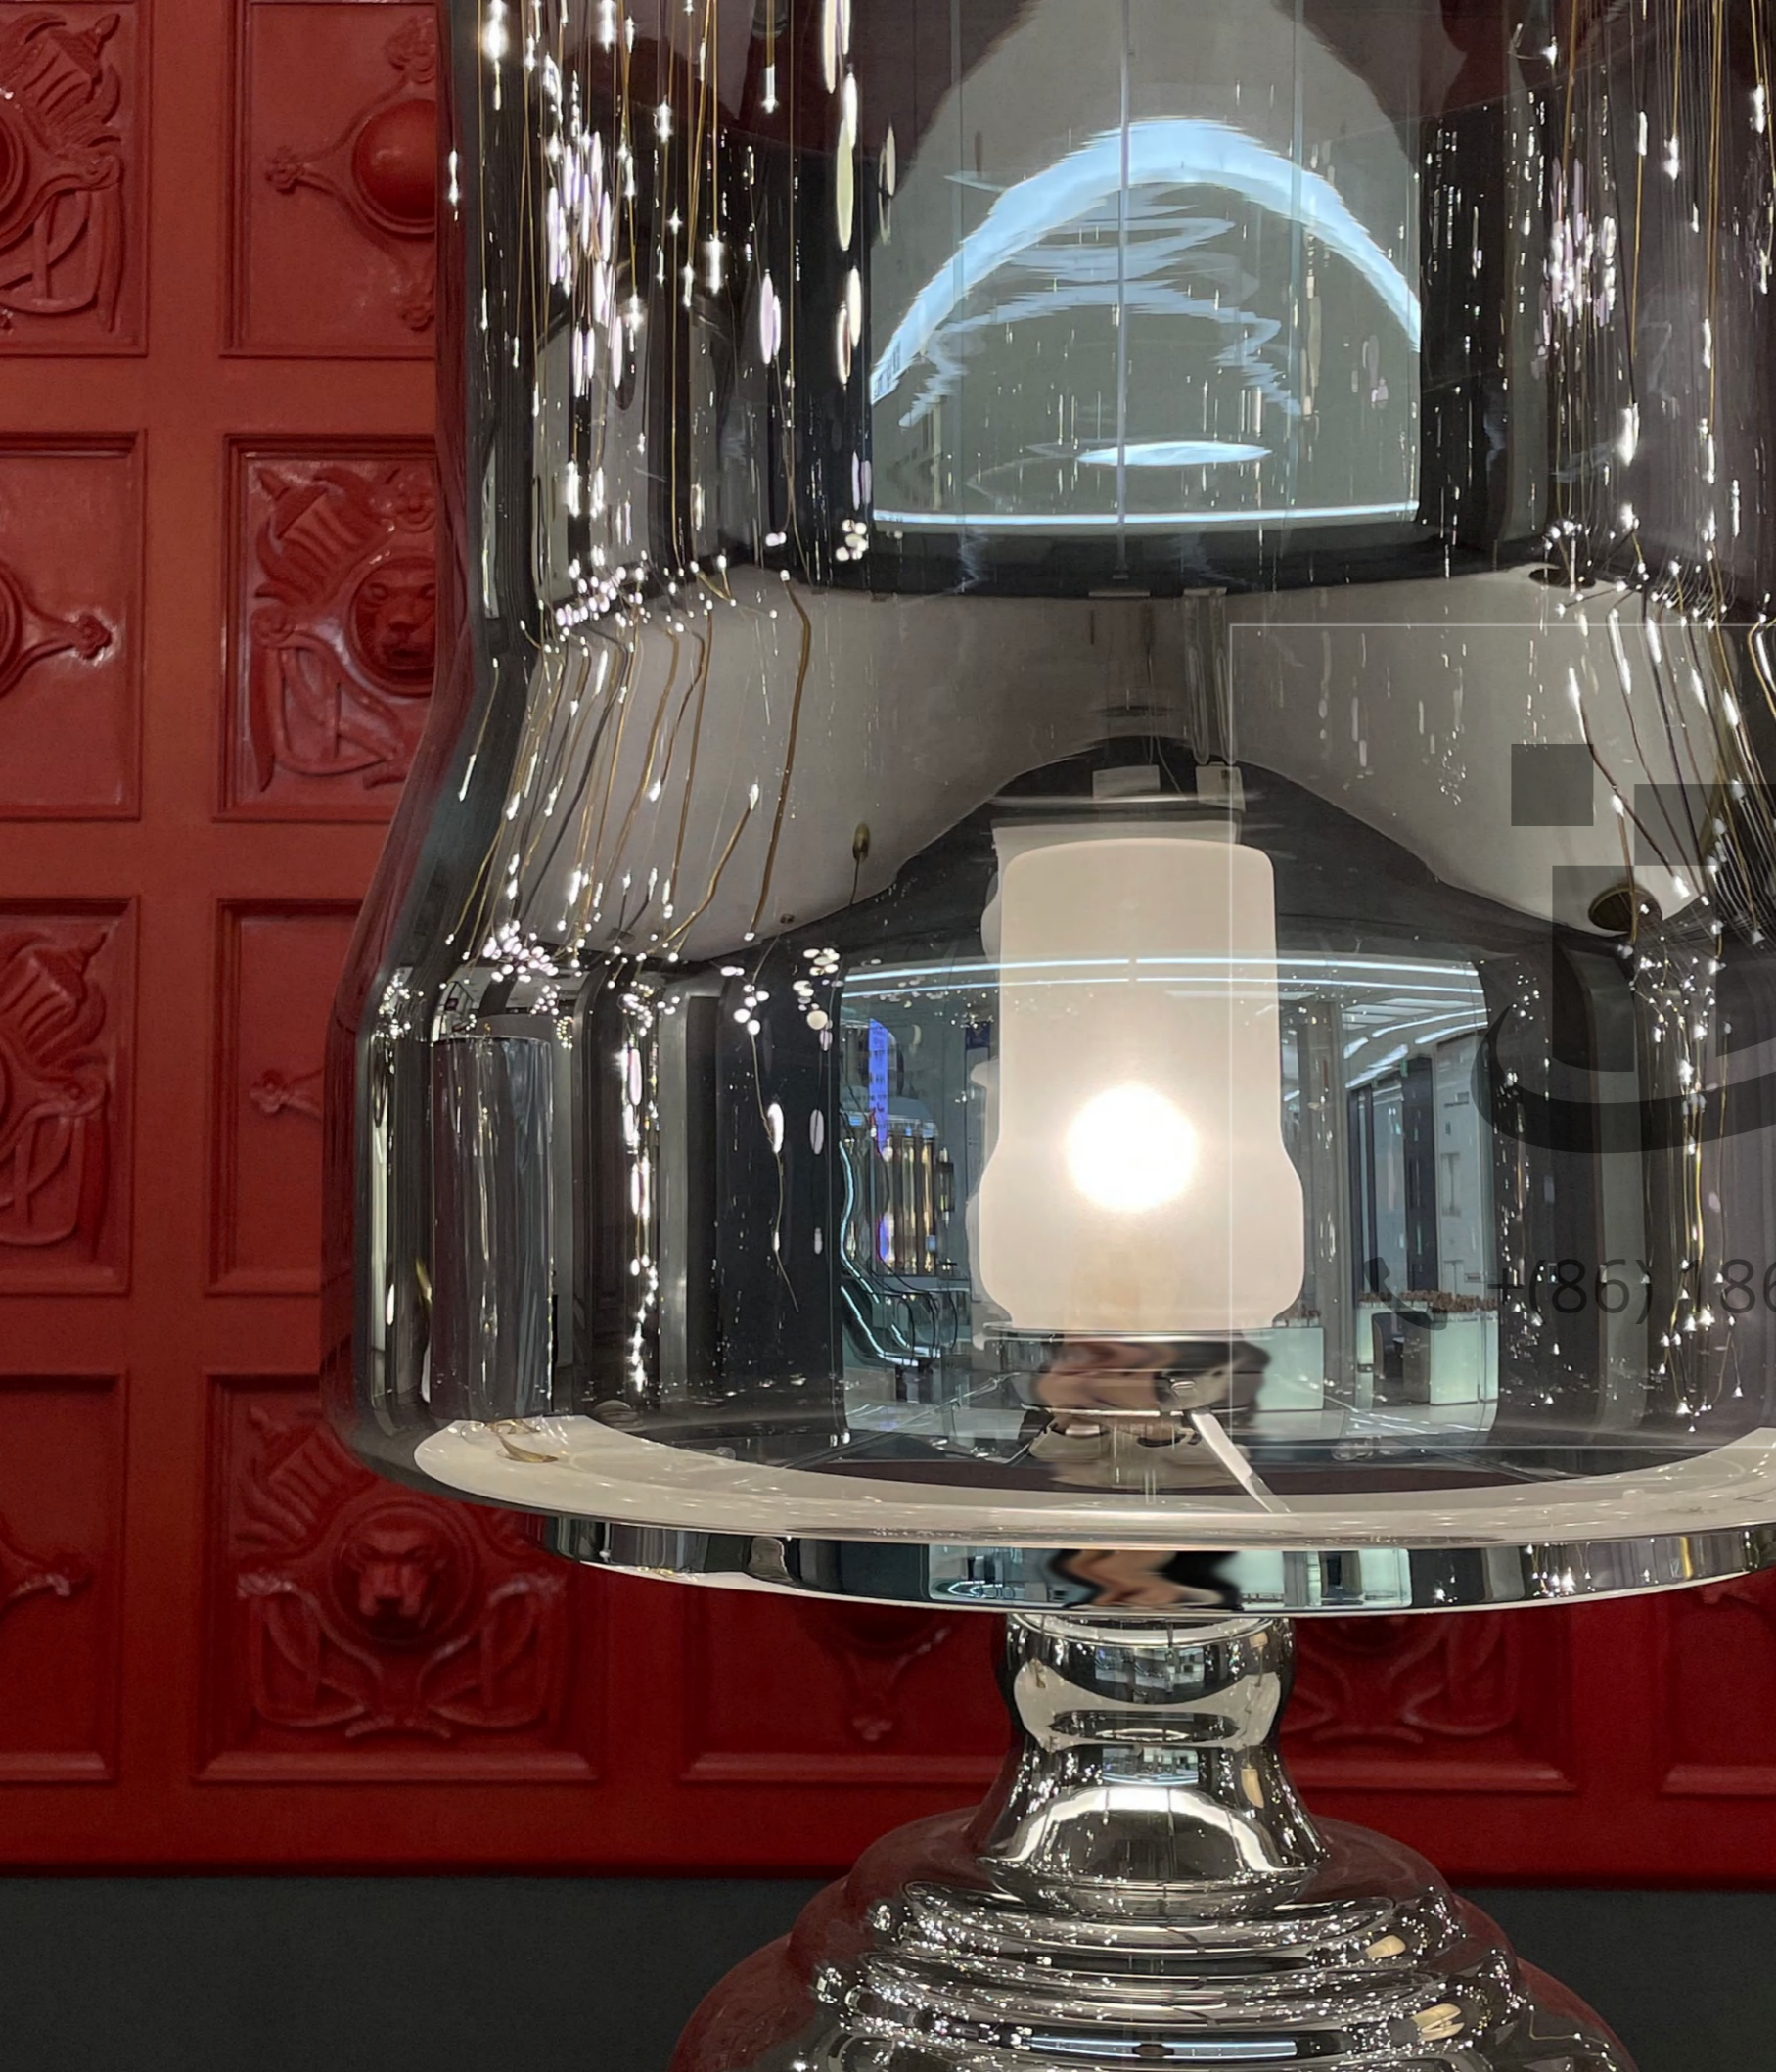

KAIPU TOO
1149

MATERIAL
COLOR

GLASS + CARBON STEEL
SMOKY GRAY / COGNAC COLOR

+ (85) / 86-8880-7020