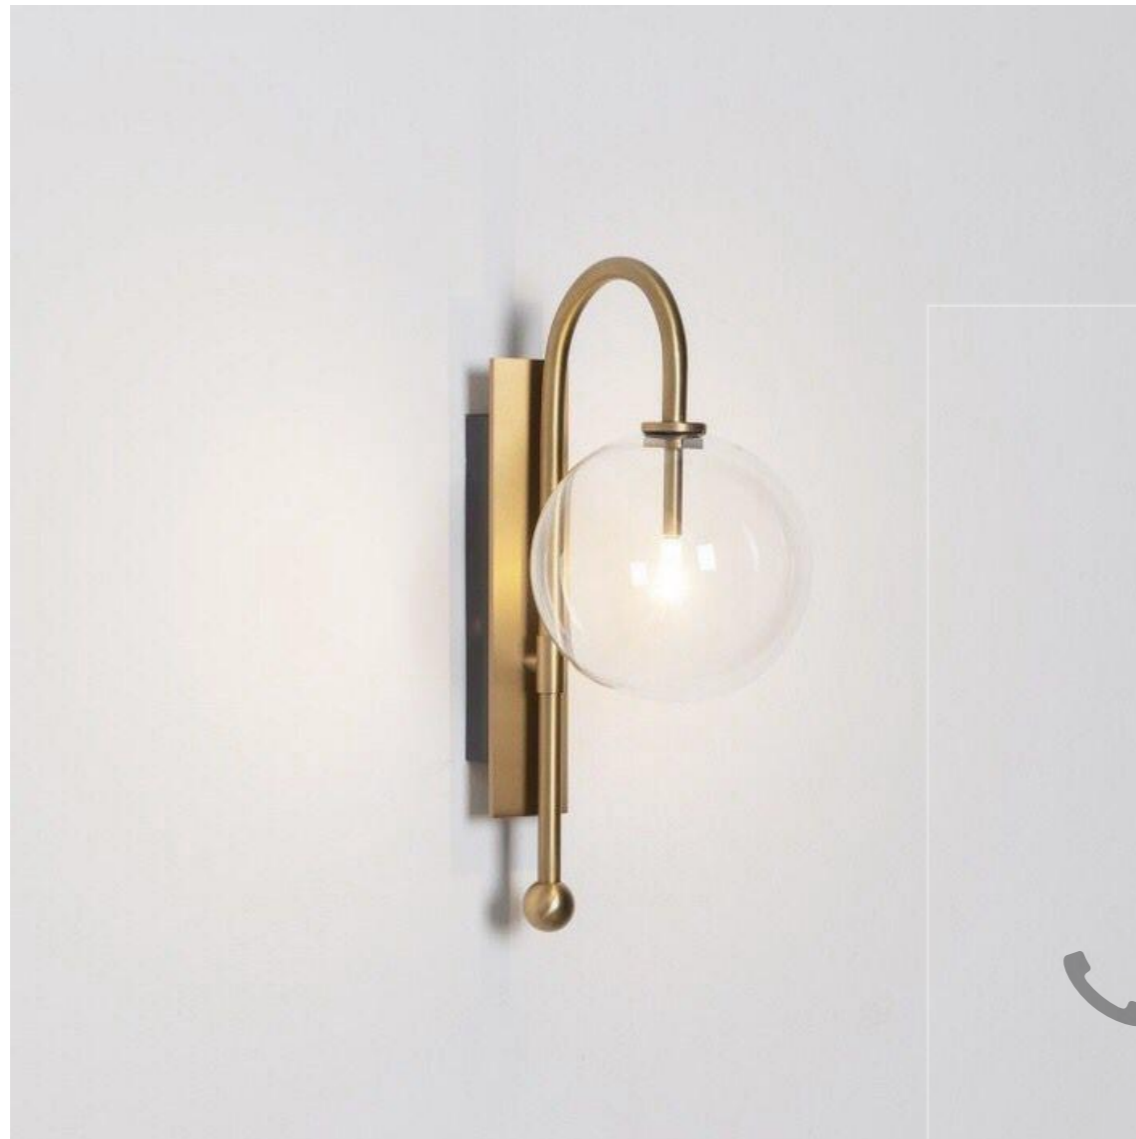

Lighting

+ (86) 186-8880-7020

Using molecular structure as a starting point, the branch series combines hand-blown glass with mechanical splice boxes, The lamp body bracket has multiple adjustment nodes, and the angle of the lamp can be fine-tuned. Simple structure design reflects unlimited creativity.