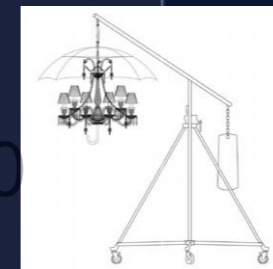

 [+\(86\) 186-8880-7020](tel:+8618688807020)

MARIE COQUINE

MARIE COQUINE  
1111

MATERIAL STAINLESS STEEL / CRYSTAL / FULL LEATHER / COPPER / FABRIC  
COLOR SILVER

+ (86) 186-8880-7020

Baccarat's classic 12 light zenith chandelier gets a modern makeover by philippe starck as both a floor lamp and suspended lamp. Named the marie coquine, the 12 light chandelier and floor lamp take the classic crystal design and add some whimsy with an umbrella like shade and sandbag-like weighted counterbalance.