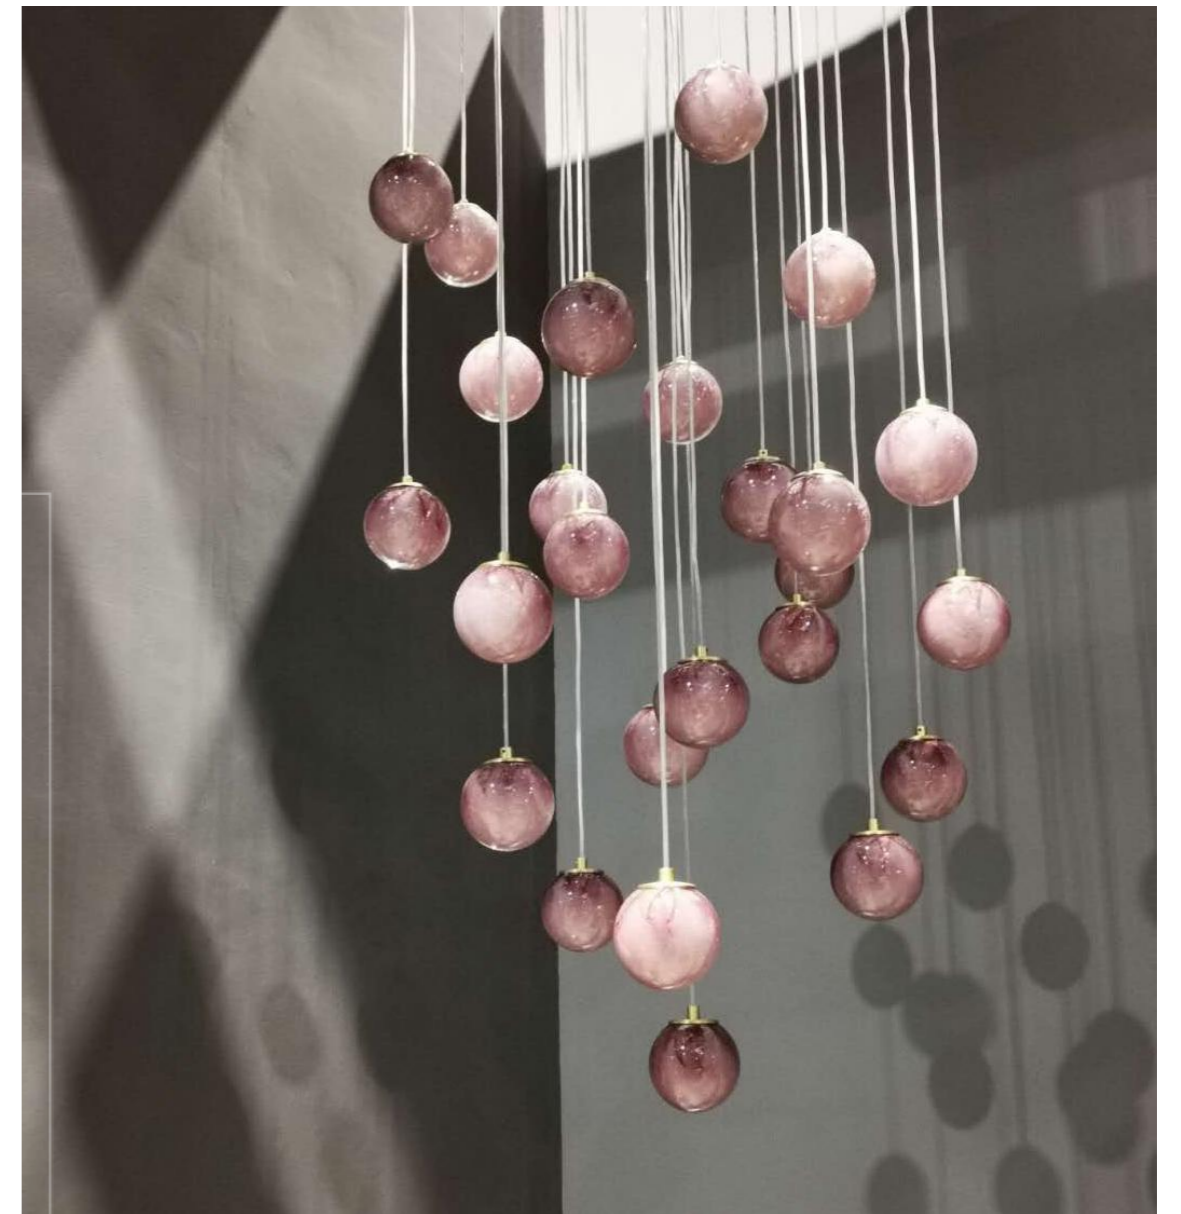

A white glass moil is captured inside a fine copper mesh basket and then plunged into hot clear glass. Adding uniqueness to each piece, copper nets age and wrinkle. Undulations in the exterior shape are a natural consequence of the fabrication process and accentuate the gentle white pillowing below.