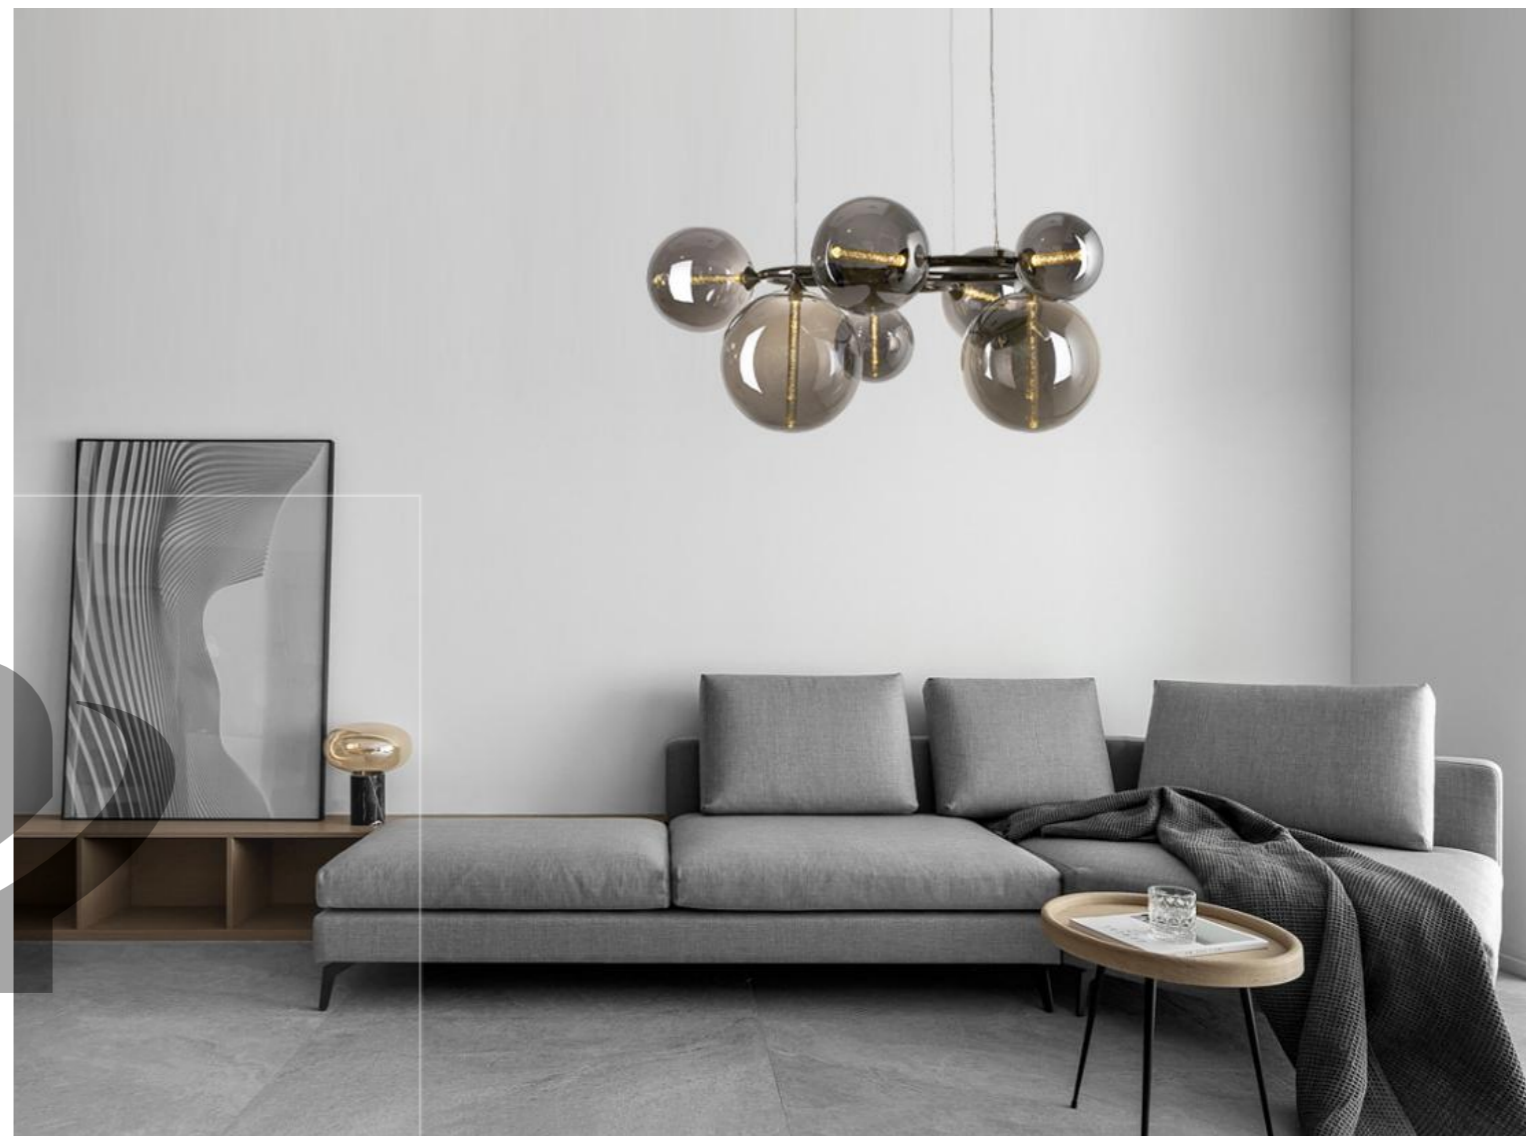

IN

+ (86) 186-8880-7020

PUPPET RING
1306

MATERIAL CARBON STEEL + ALUMINIUM ALLOY + GLASS
COLOR COPPER WIRE DRAWING + SUMMER GOLD + CLEAR GLASST /
ANCIENT SILVER + SMOKY GRAY