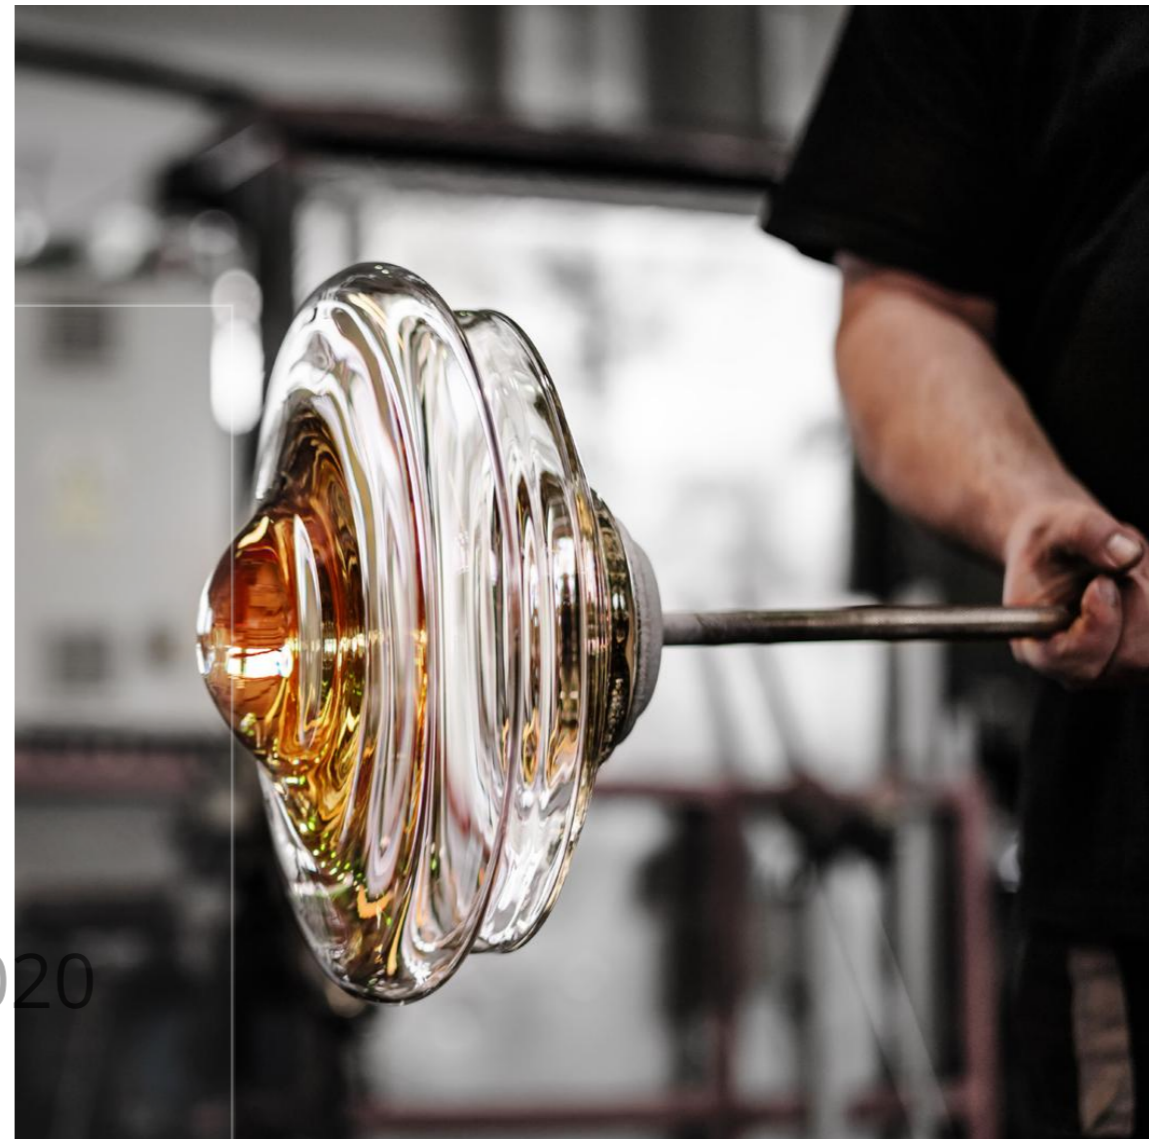

+ (86) 186-8880-7020