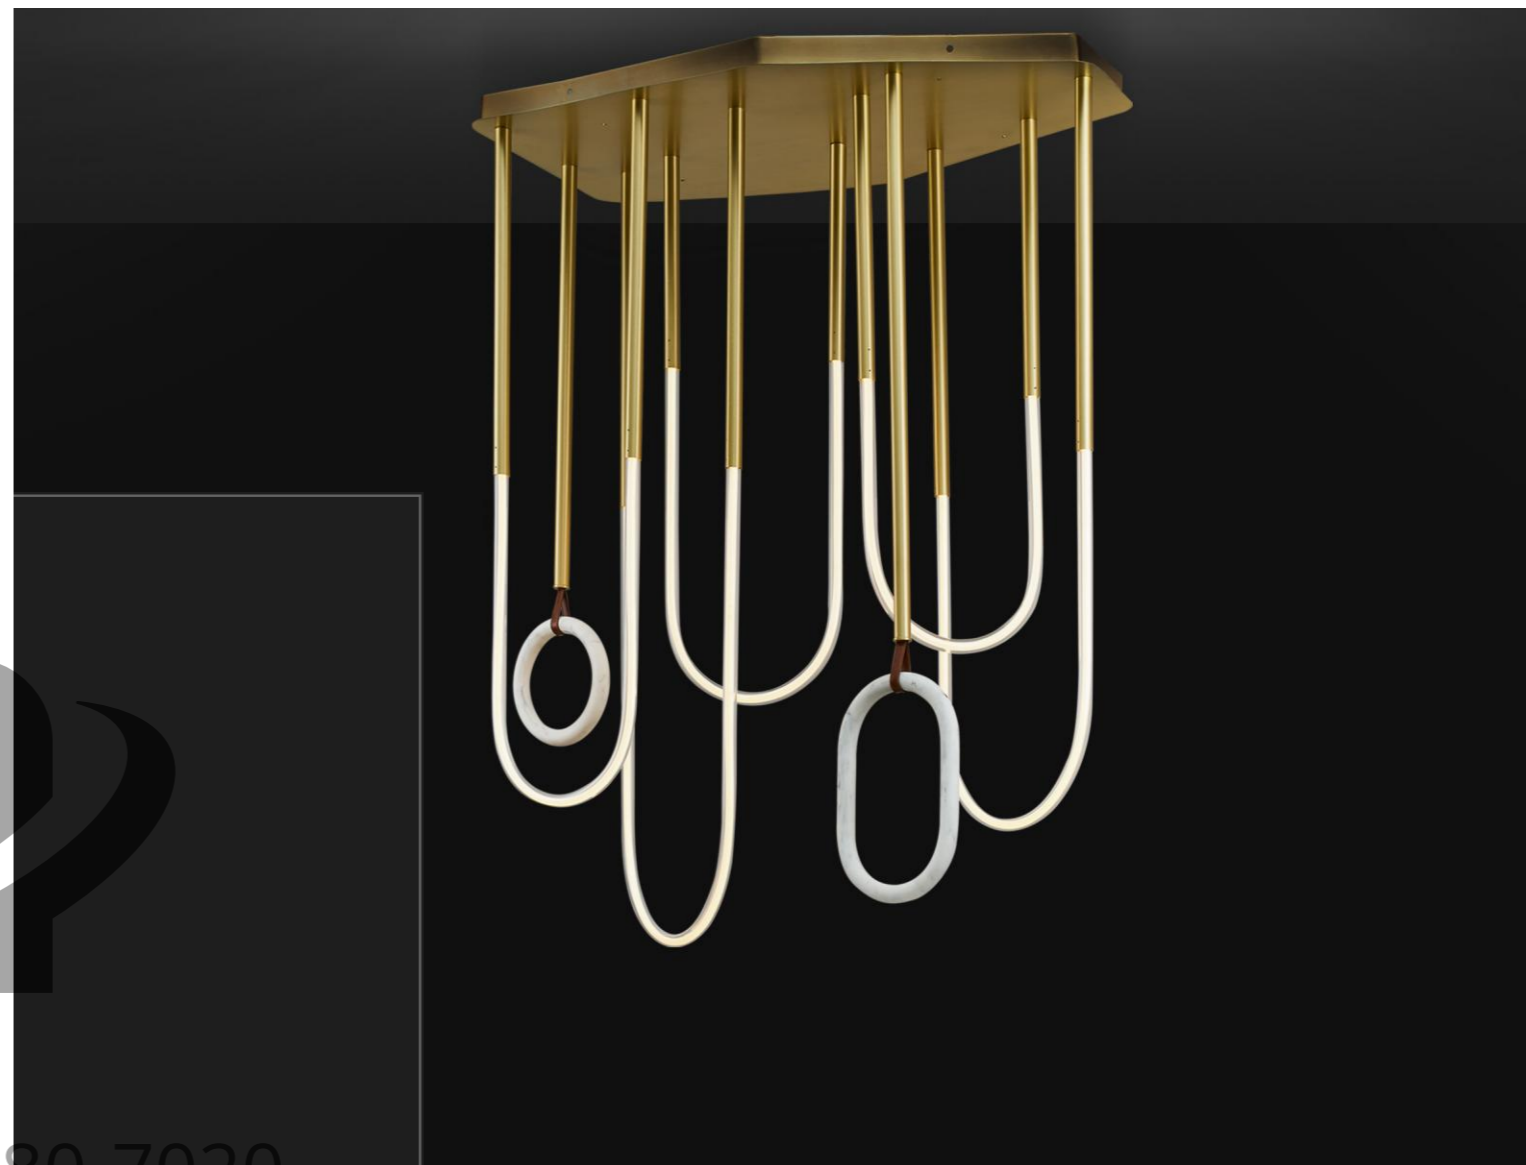

+ (86) 186-8880-7020