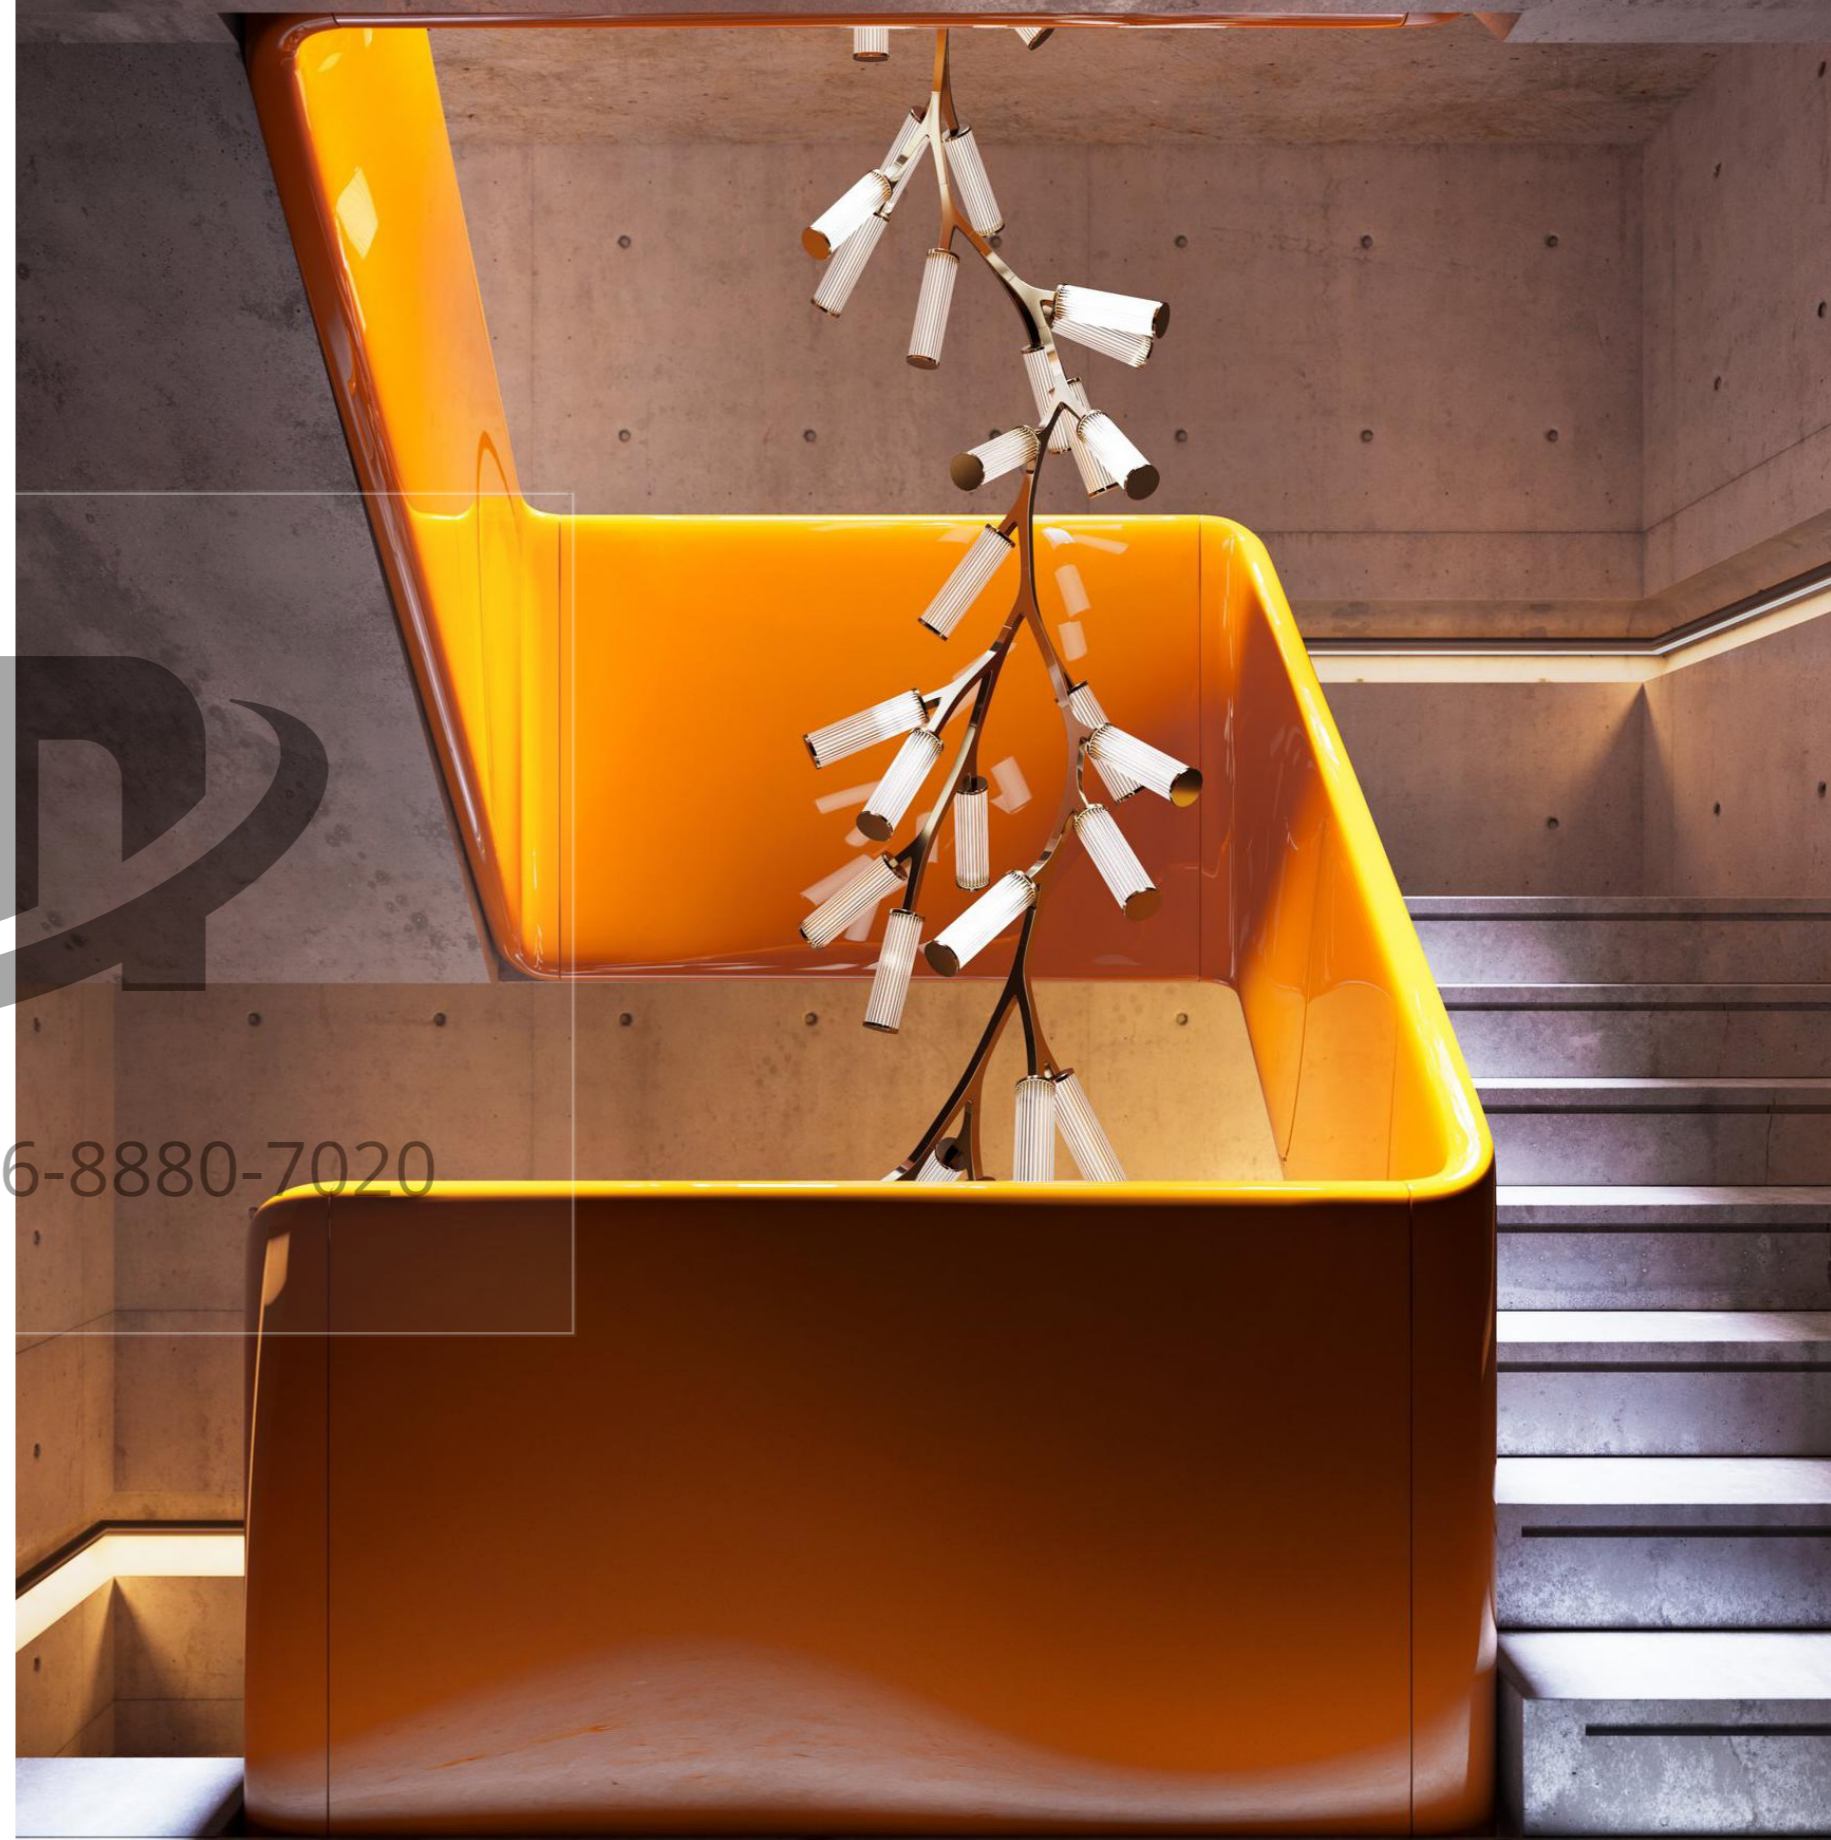

+ (86) 186-8880-7020