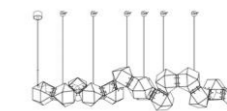

+ (86) 186-8880-7020

1234T
Φ205×H205

1234W
L205×W220×H350