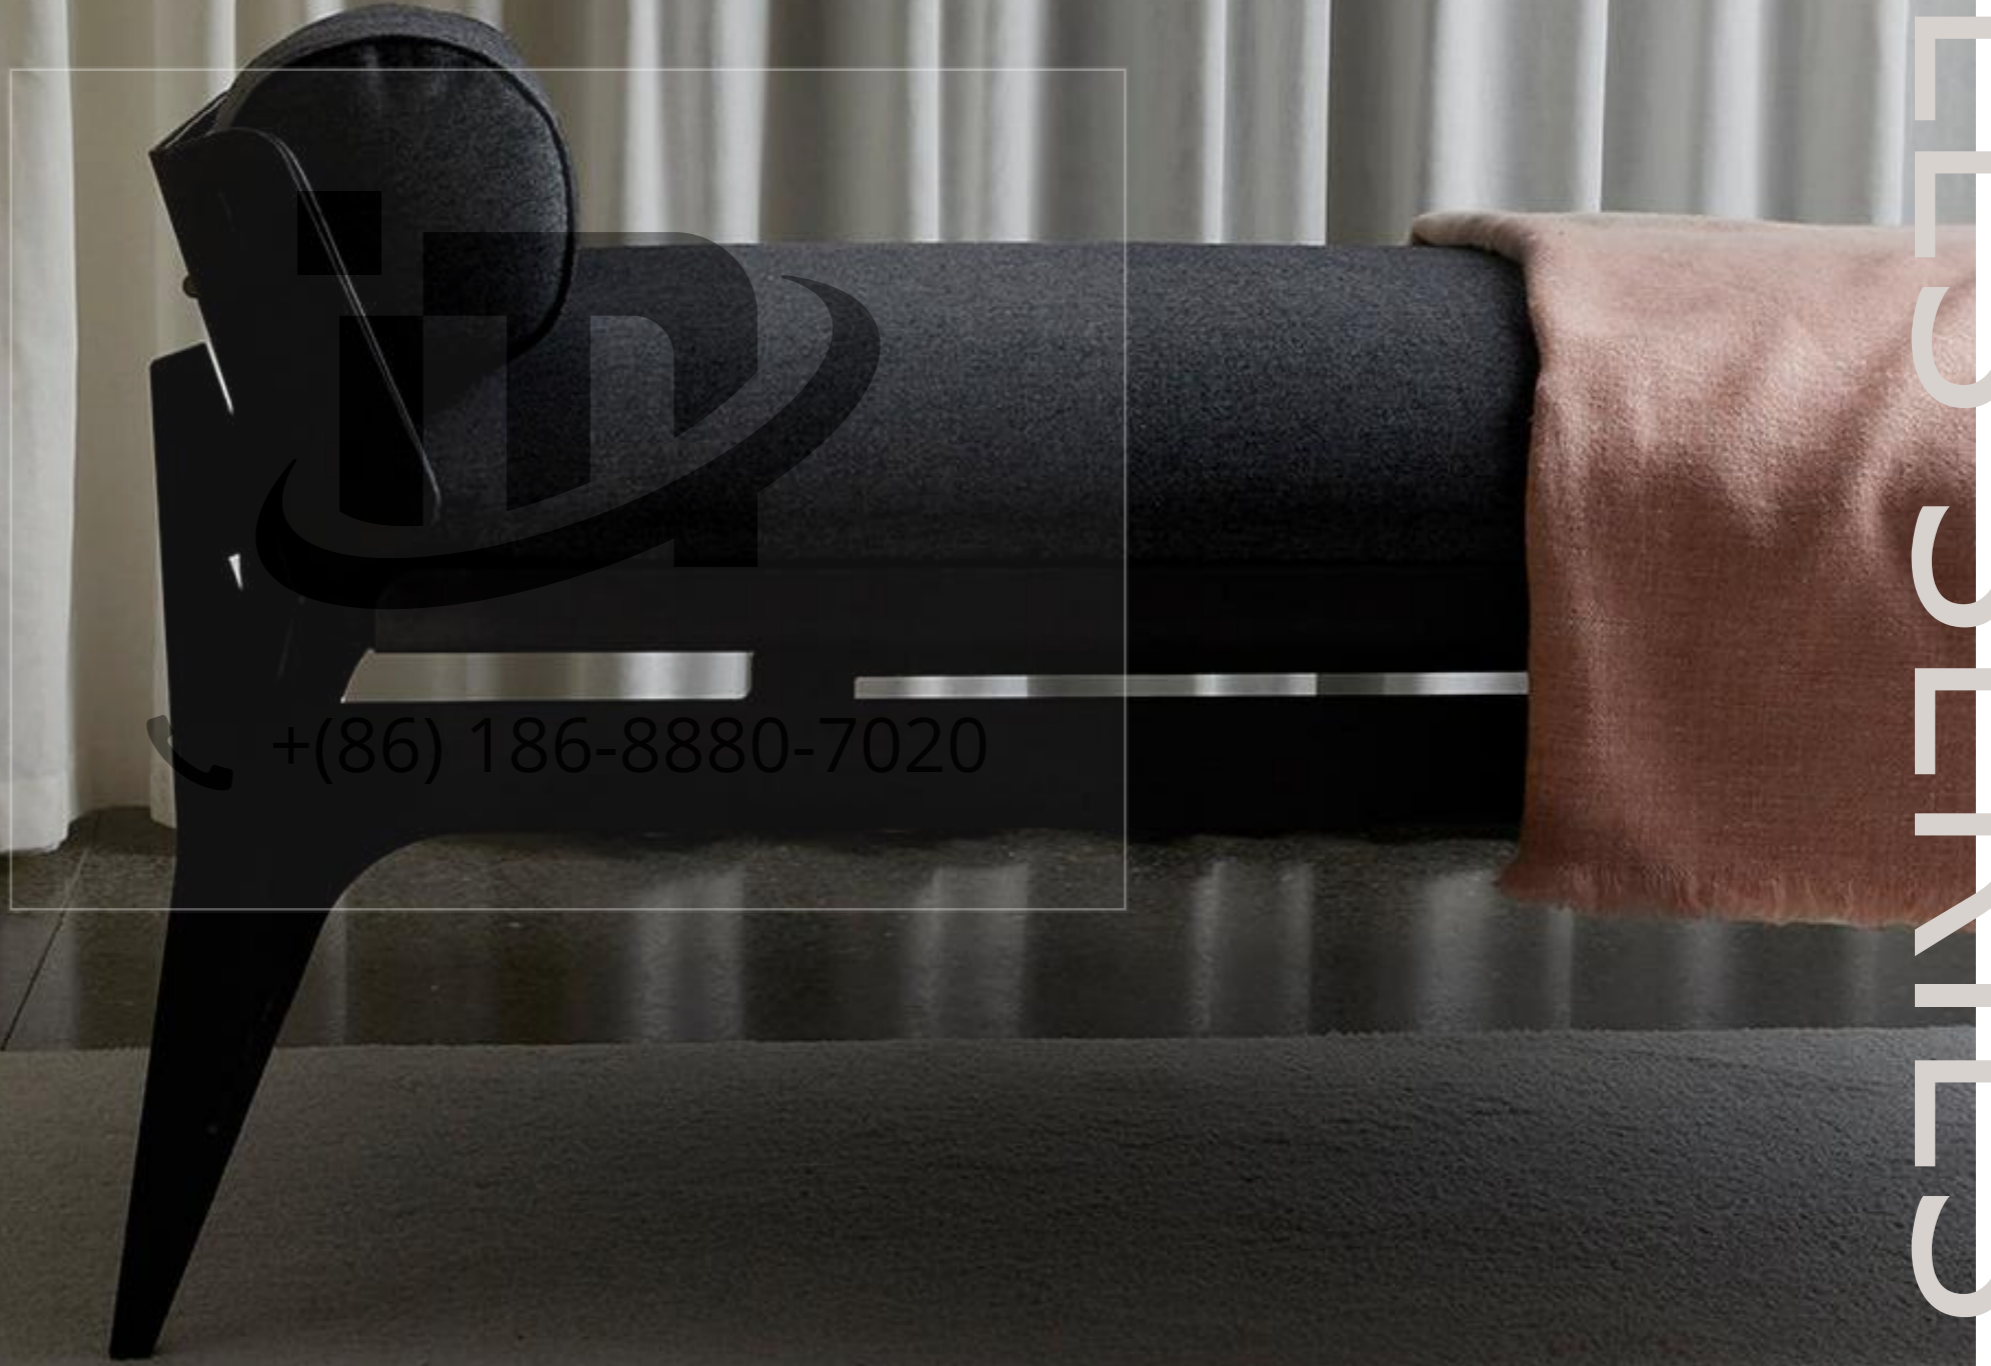

MELLE'S SERIES

+ (86) 186-8880-7020