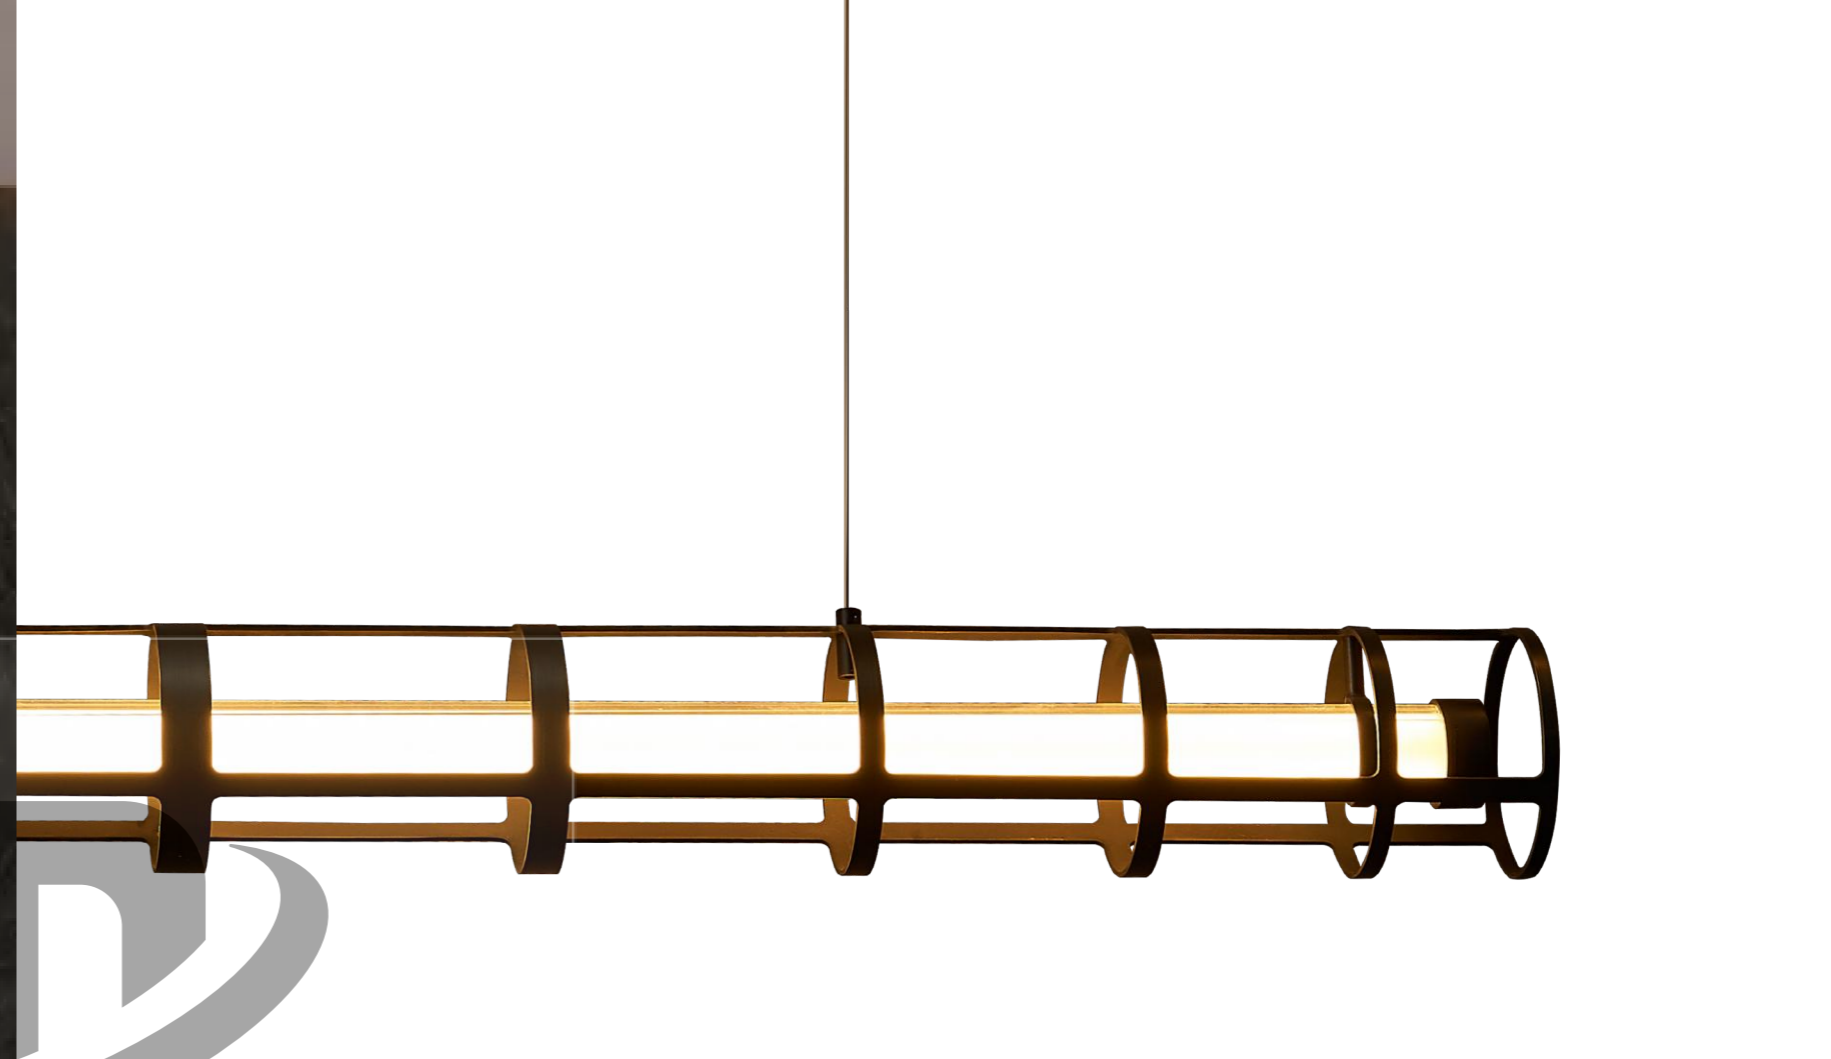

HUBBLE  
1273

MATERIAL COPPER  
COLOR BRUSHED COPPER / BLACK

+ (86) 186-8880-7020

 +(86) 186-8880-7020

HUBBLE

+ (86) 186-8880-7020

+ (86) 186-8880-7020

+ (86) 186-8880-7020