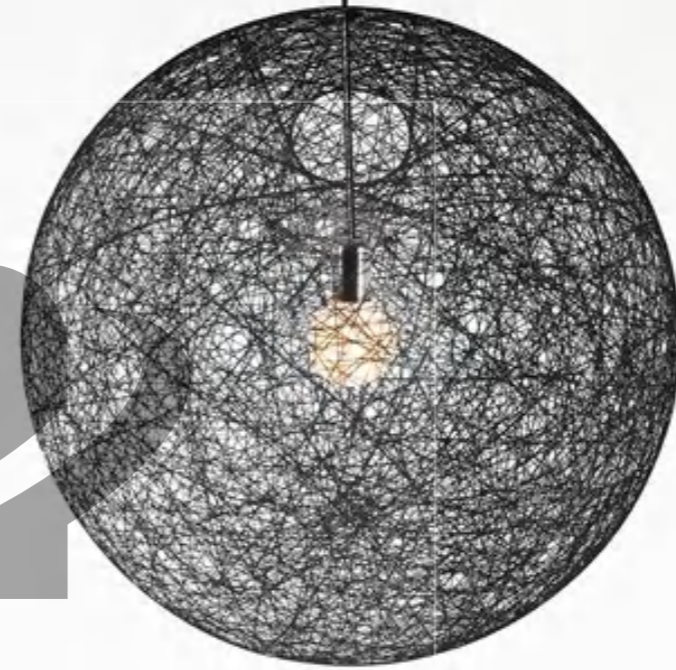

10275-400  
Φ:400

10275-600  
Φ:600

10275-800  
Φ:800

10275-1100  
Φ:1100

+ (86) 186-8880-7020

Random light transmits a feeling of simplicity, lightness and a touch of magic in a contemporary style. Due to how they're made, each random light is unique. They're never completely round, yet always beautifully transparent and delicate.