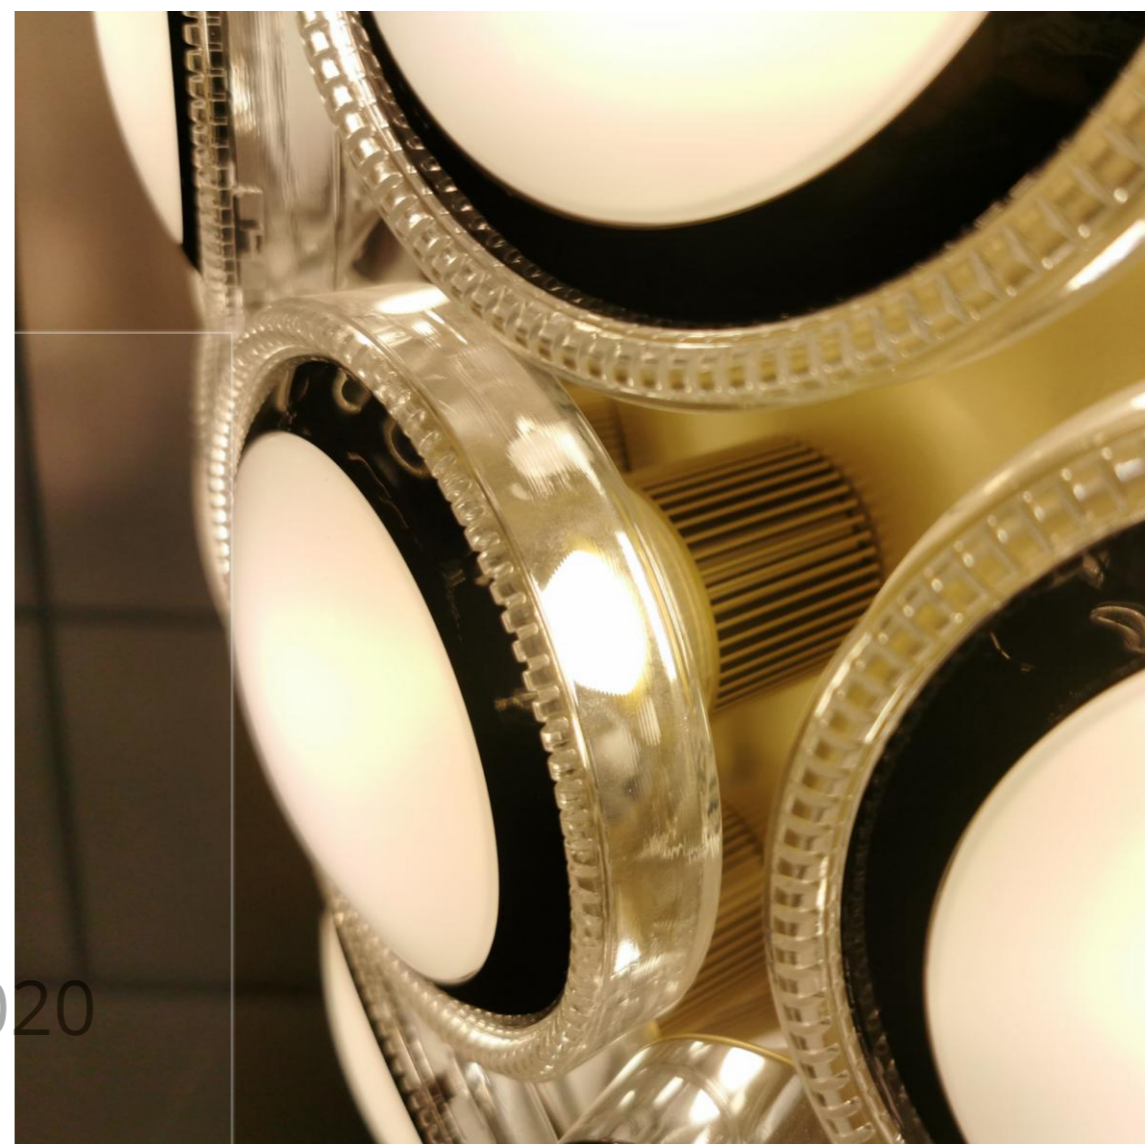

1270SD-A4
L310×W110×H1165
(MAX H2265)

1270SD-A5
L310×W110×H1325
(MAX H2425)

1270W
L800×W100×H780

ش

+ (86) 186-8880-7020