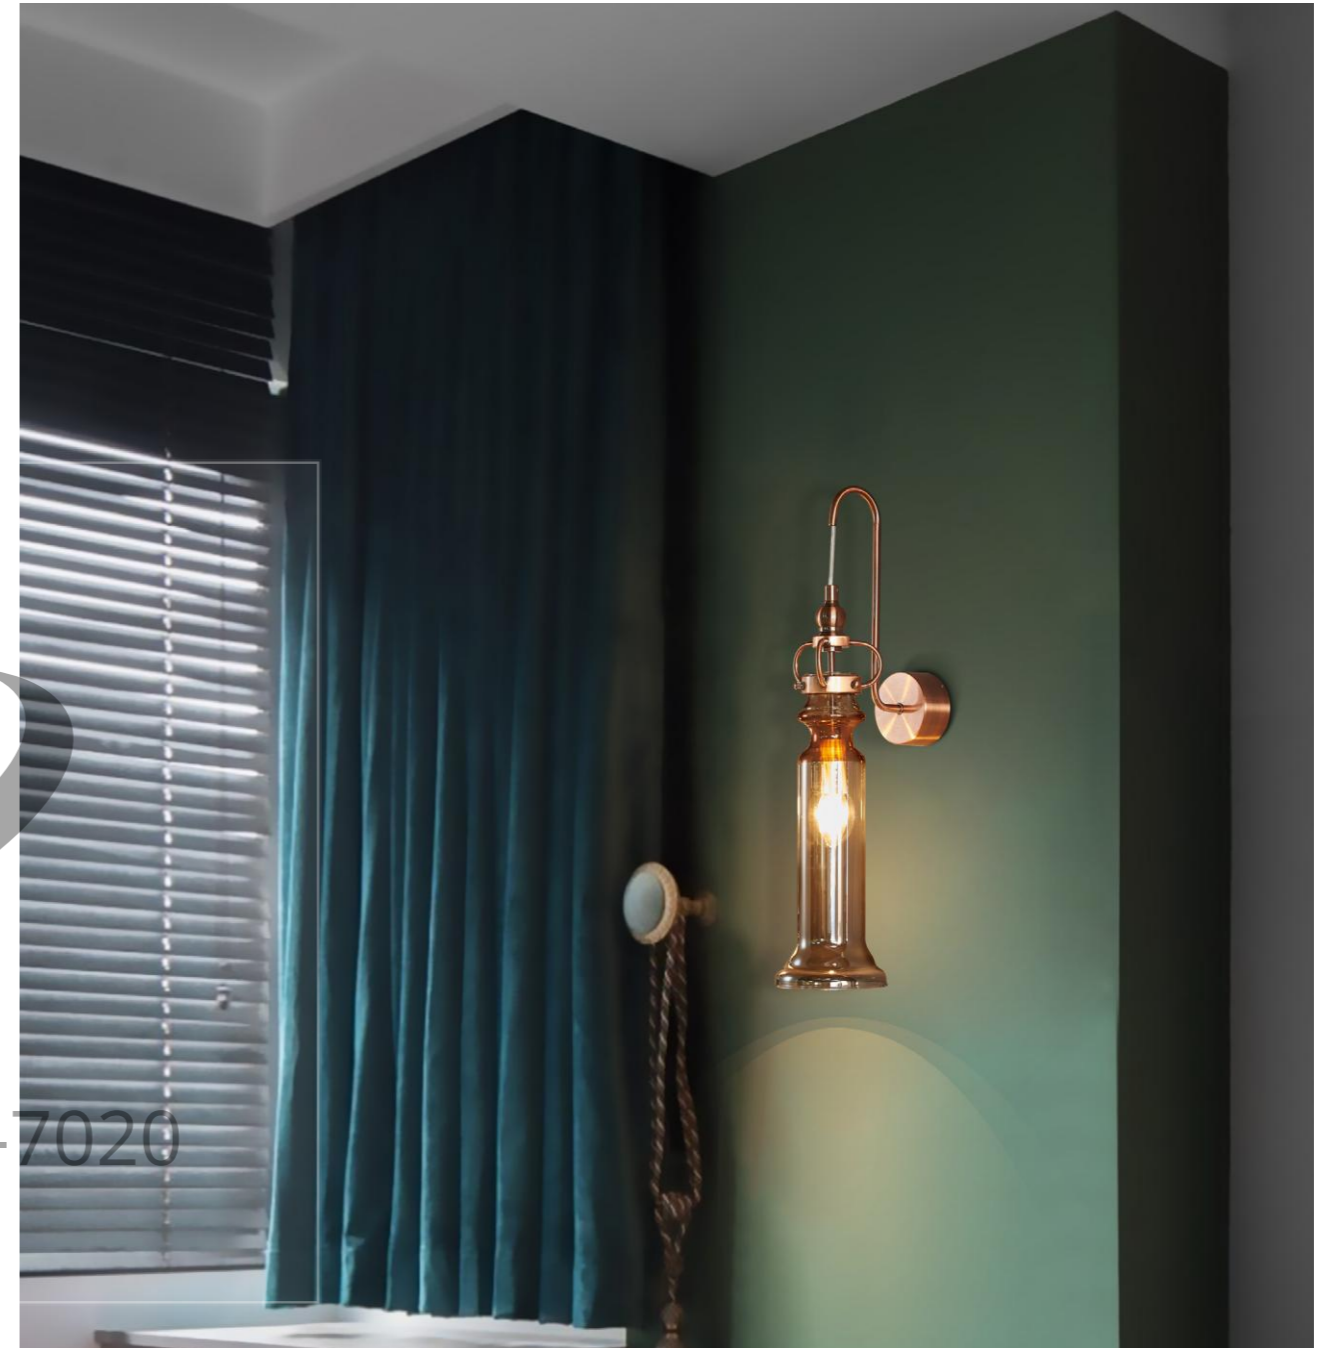

+(86) 185-8880-7020