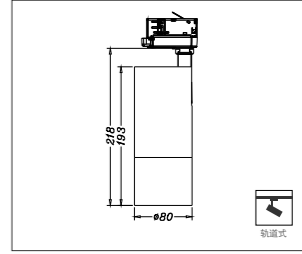

25W  
1671Lm-1820Lm

光学配件:Optical accessories

型号:

- Q6-80S-25
- Q6-80S-30
- Q6-80S-35
- 25W/30W/35W

Rotating 355°

90°

SBK

SW