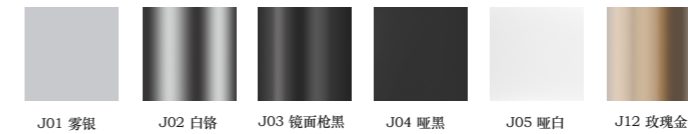

反射器颜色:Surface of ring parts