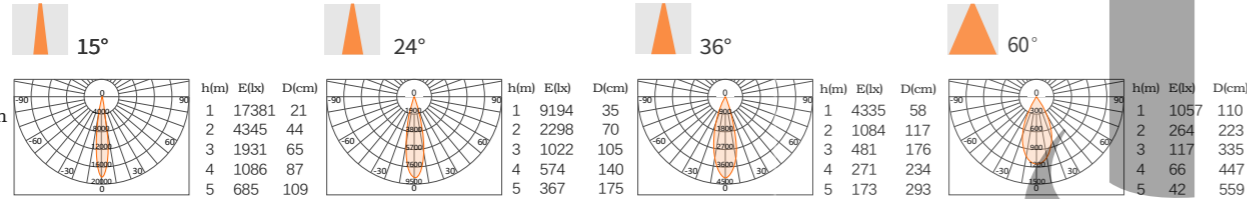

35W
2390Lm-2568Lm