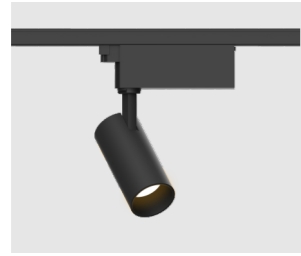

Q6 商业高光款轨道射灯

型号:

- Q6-50H-5
- Q6-50H-7
- Q6-50H-9
- Q6-50H-12
- Q6-50H-15

5W/7W/9W/
12W/15W