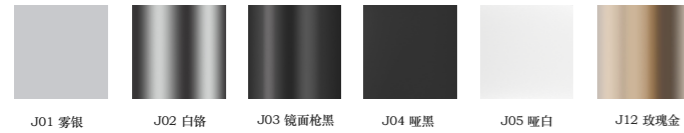

反射器颜色:Surface of ring parts