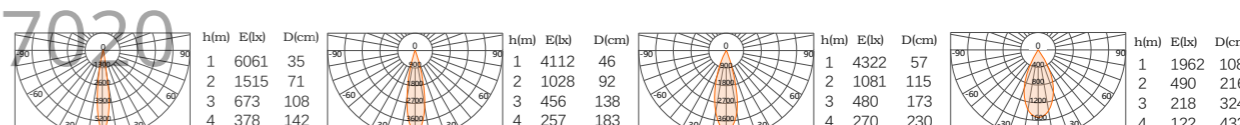

T4 明装筒灯 Open-mounted downlights

型号:

- T4-70R-7
- T4-70R-9
- T4-70R-12
- T4-70R-15

7W/9W/12W/15W

SBK		2700K Ra ≥ 90	AC 220-240V	
SW	Glare Cut 30°	3000K Ra ≥ 90	UGR < 16	
		3500K Ra ≥ 90		
		4000K Ra ≥ 90		

7W
471Lm-484Lm

9W
629Lm-654Lm

12W
798Lm-860Lm

15W
893Lm-1981Lm

反射器样式:Surface of ring parts

光学配件:Optical accessories

型号:

- T4-80R-12
- T4-80R-15
- T4-80R-20

12W/15W/20W

SBK		2700K Ra ≥ 90	AC 220-240V	
SW	Glare Cut 30°	3000K Ra ≥ 90	UGR < 16	
		3500K Ra ≥ 90		
		4000K Ra ≥ 90		

12W
800Lm-959Lm

15W
989Lm-1157Lm

20W
1278Lm-1523Lm

反射器样式:Surface of ring parts

光学配件:Optical accessories