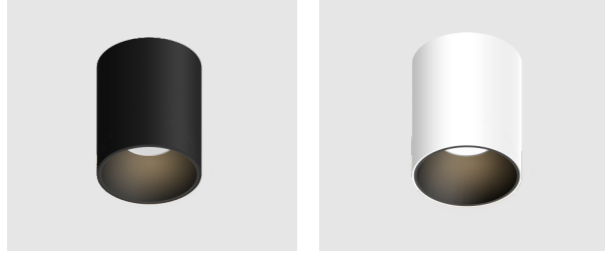

20W  
1323Lm-1463Lm

25W  
1610Lm-1658Lm

28W  
2137Lm-2277Lm

反射器样式:Surface of ring parts

光学配件:Optical accessories

T4 明装筒灯 Open-mounted downlights

型号:

T4-130R-28  
T4-130R-35  
T4-130R-40  
28W/35W/40W