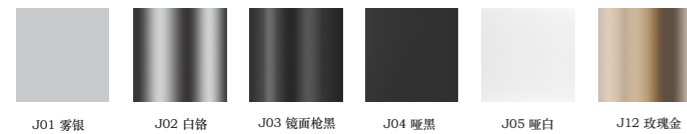

9W  
266Lm-485Lm

5W  
144Lm-251Lm

7W  
205Lm-360Lm

9W  
251Lm-463Lm

光学配件:Optical accessories

反射器颜色:Surface of ring parts

光学配件:Optical accessories

反射器颜色:Surface of ring parts