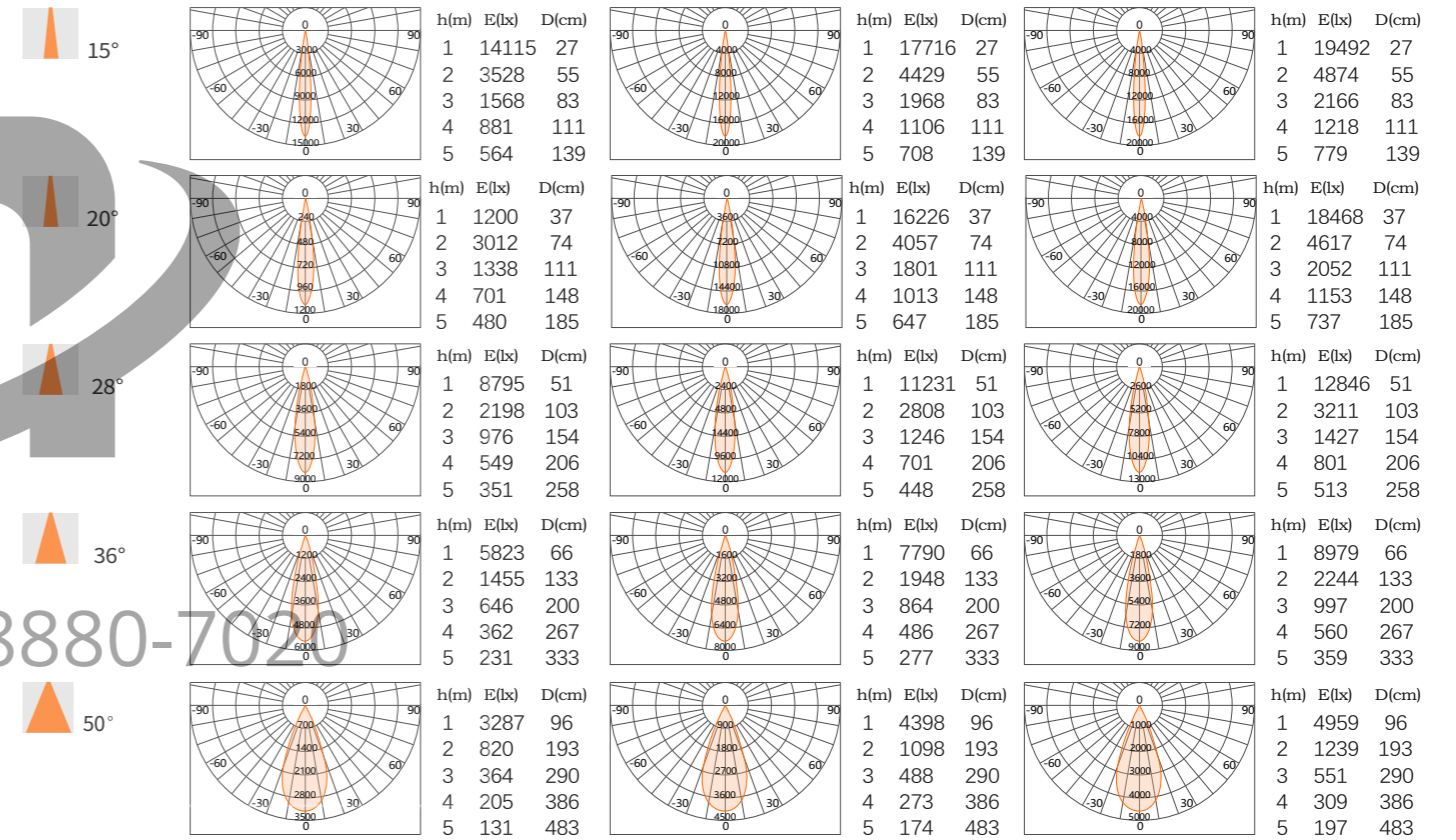

光学配件:Optical accessories

反射器颜色:Surface of ring parts