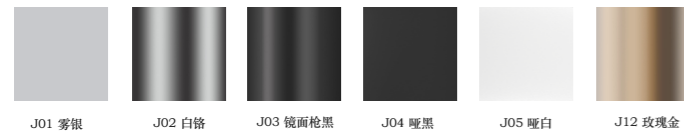

反射器颜色:Surface of ring parts