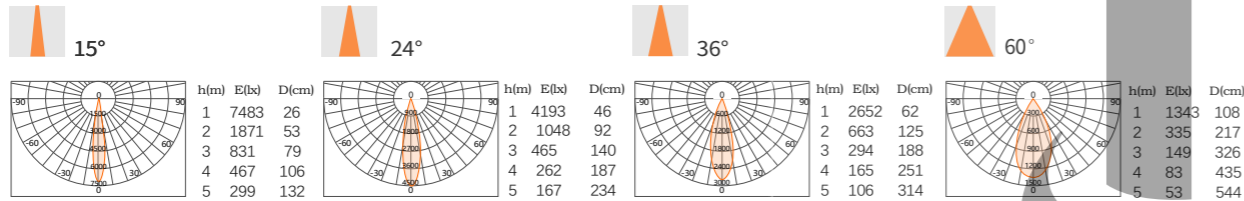

T4 明装筒灯 Open-mounted downlights

型号:

T4-90R-15
T4-90R-20
T4-90R-25
15W/20W/25W

SBK		2700K Ra ≥ 90	AC 220-240V	
SW	Glare Cut 30°	3000K Ra ≥ 90	UGR < 16	
		3500K Ra ≥ 90		
		4000K Ra ≥ 90		

15W
1016Lm-1077Lm