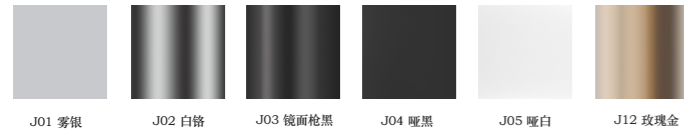

反射器颜色:Surface of ring parts