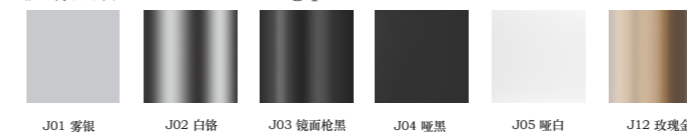

9W  
266Lm-485Lm

5W  
144Lm-251Lm

7W  
205Lm-360Lm

9W  
251Lm-463Lm

光学配件:Optical accessories

反射器颜色:Surface of ring parts

光学配件:Optical accessories

反射器颜色:Surface of ring parts