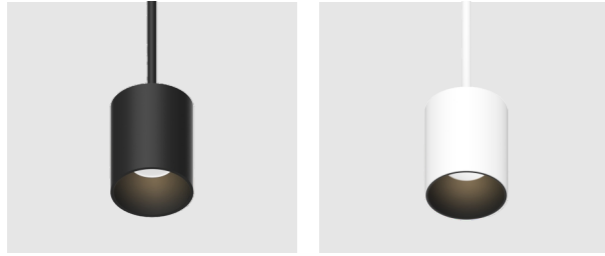

反射器样式:Surface of ring parts

光学配件:Optical accessories

T4 吊装筒灯 Hoisting Downlight

型号:

T4-150H-35

T4-150H-40

T4-150H-45

35W/40W/45W