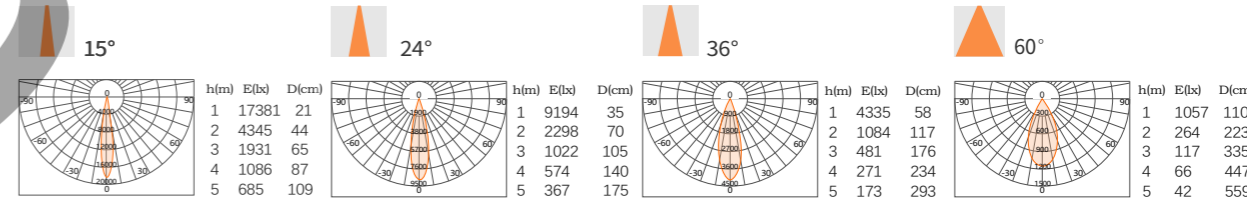

20W  
1323Lm-1463Lm

25W  
1610Lm-1658Lm

28W  
2137Lm-2277Lm

反射器样式:Surface of ring parts

光学配件:Optical accessories

T4 明装筒灯 Open-mounted downlights

型号:

T4-130R-28  
T4-130R-35  
T4-130R-40  
28W/35W/40W