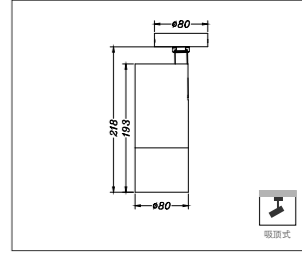

25W  
1671Lm-1820Lm

光学配件:Optical accessories

型号:

Q6-80M-25  
Q6-80M-30  
Q6-80M-35  
25W/30W/35W

Rotating 355°

90°

SBK

SW