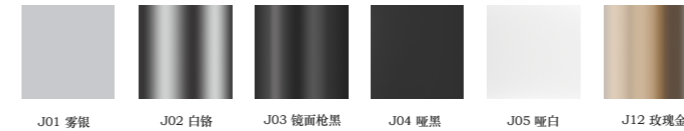

反射器颜色:Surface of ring parts