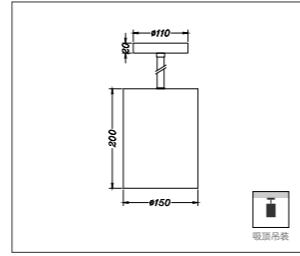

反射器样式:Surface of ring parts

光学配件:Optical accessories

T4 吊装筒灯 Hoisting Downlight

型号:

T4-150H-35

T4-150H-40

T4-150H-45

35W/40W/45W