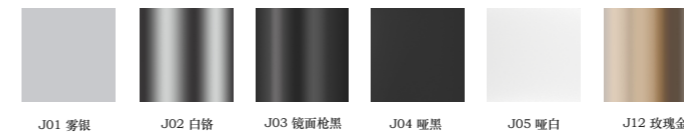

反射器颜色:Surface of ring parts