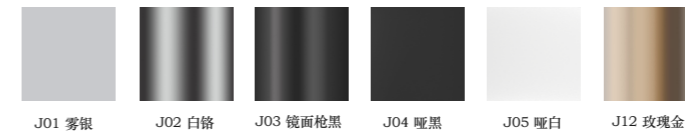

反射器颜色:Surface of ring parts