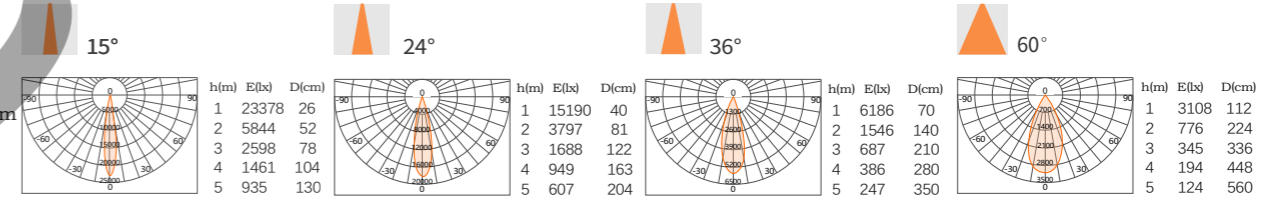

40W
3211Lm-3334Lm