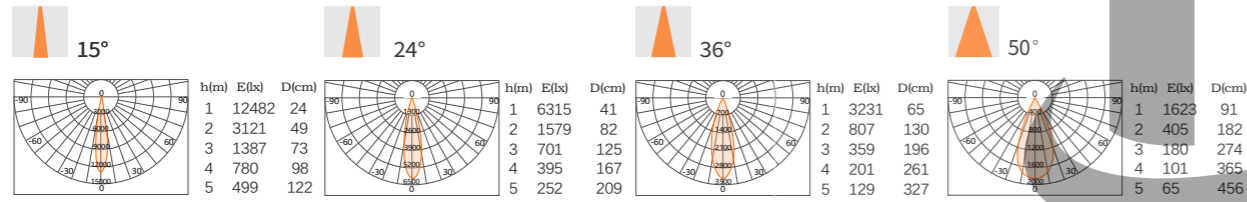

Q6 酒店舒适款吸顶式射灯

型号:

Q6-70M-15
Q6-70M-20
Q6-70M-25
15W/20W/25W

Rotating 355°

90°

SBK

SW

Glare Cut 30°

2700K Ra ≥ 90

3000K Ra ≥ 90

3500K Ra ≥ 90

4000K Ra ≥ 90

AC 220-240V

UGR < 16

Triac Optional

0-10V Optional

DALI Optional

IP 20

15W
1042Lm-1156Lm