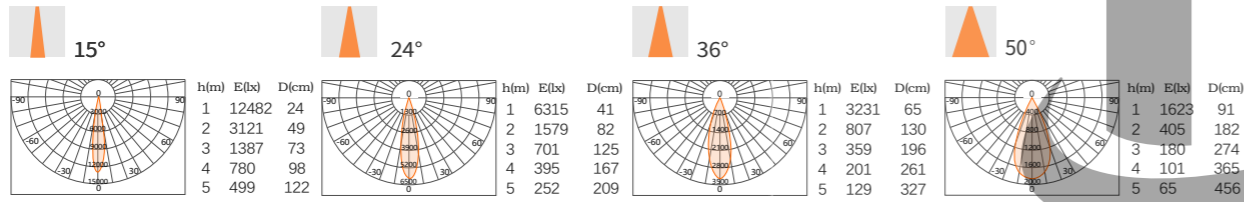

Q6 酒店舒适款轨道射灯

型号:

- Q6-70S-15
- Q6-70S-20
- Q6-70S-25
- 15W/20W/25W

Rotating 355°

90°

SBK

SW

2700K Ra ≥ 90

AC 220-240V

Triac Optional

Glare Cut 30°

3000K Ra ≥ 90

UGR < 16

0-10V Optional

3500K Ra ≥ 90

DALI Optional

4000K Ra ≥ 90

IP 20

15W
1042Lm-1156Lm