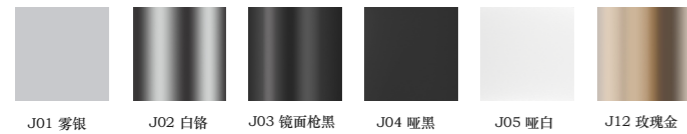

反射器颜色:Surface of ring parts