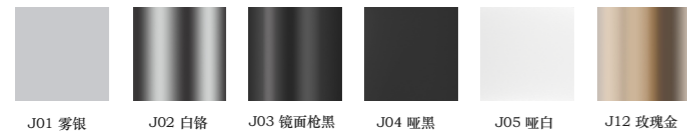

光学配件:Optical accessories

反射器颜色:Surface of ring parts