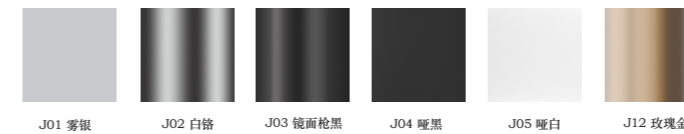

反射器颜色:Surface of ring parts