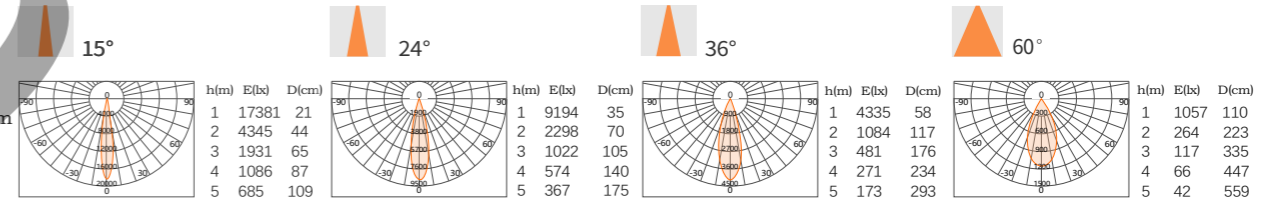

光学配件:Optical accessories

型号:

T4-130H-28
T4-130H-35
T4-130H-40
28W/35W/40W

SBK		2700K Ra ≥ 90	AC 220-240V	
SW	Glare Cut 30°	3000K Ra ≥ 90	UGR < 16	
		3500K Ra ≥ 90		
		4000K Ra ≥ 90		

28W
2155Lm-2375Lm