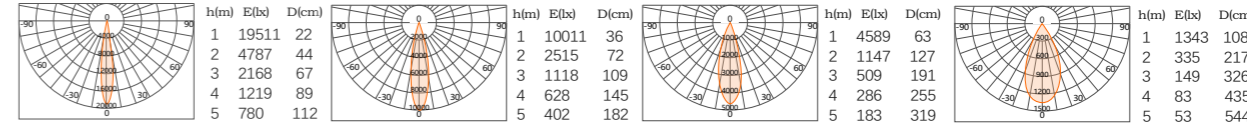

20W  
1323Lm-1463Lm

25W  
1610Lm-1658Lm

28W  
2137Lm-2277Lm

反射器样式:Surface of ring parts

光学配件:Optical accessories

T4 明装筒灯 Open-mounted downlights

型号:

T4-130R-28  
T4-130R-35  
T4-130R-40  
28W/35W/40W