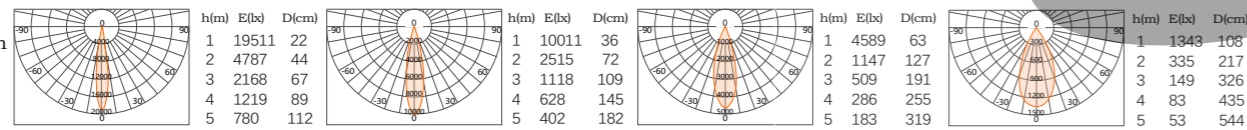

40W
2911Lm-3112Lm