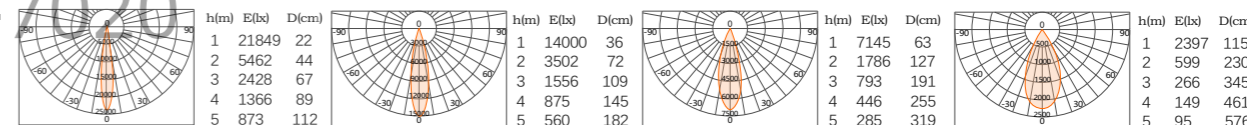

20W  
1323Lm-1463Lm

25W  
1610Lm-1658Lm

28W  
2137Lm-2277Lm

反射器样式:Surface of ring parts

光学配件:Optical accessories

T4 明装筒灯 Open-mounted downlights

型号:

T4-130R-28  
T4-130R-35  
T4-130R-40  
28W/35W/40W