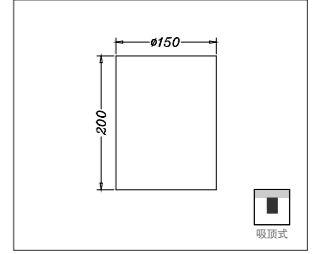

型号:

T4-150R-35
T4-150R-40
T4-150R-45
35W/40W/45W