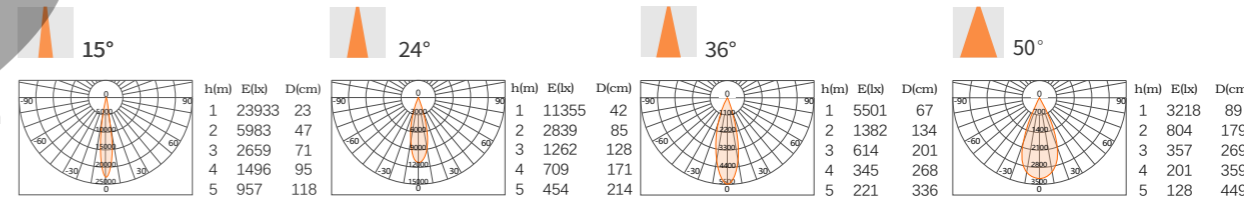

光学配件:Optical accessories

型号:

Q6-80M-25
Q6-80M-30
Q6-80M-35
25W/30W/35W

Rotating 355°

90°

SBK

SW

Glare Cut 30°

2700K Ra ≥ 90

3000K Ra ≥ 90

3500K Ra ≥ 90

4000K Ra ≥ 90

AC 220-240V

UGR < 16

Triac Optional

0-10V Optional

DALI Optional

IP 20

25W
1909Lm-2152Lm