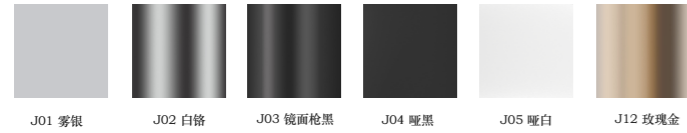

反射器颜色:Surface of ring parts