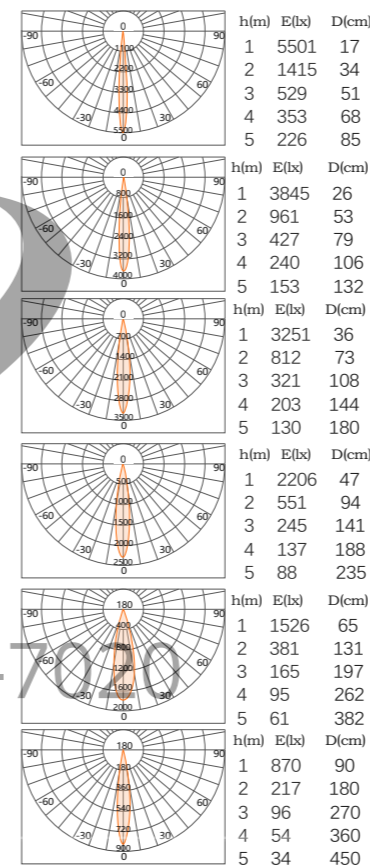

光学配件:Optical accessories

反射器颜色:Surface of ring parts

9W
312Lm-650Lm