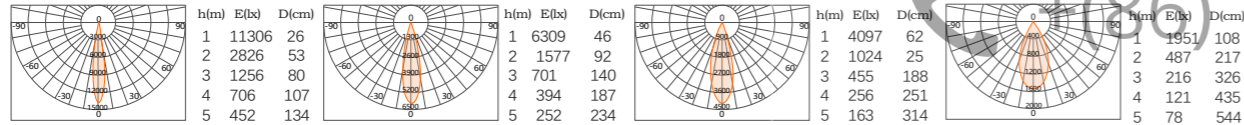

25W
1631Lm-1733Lm