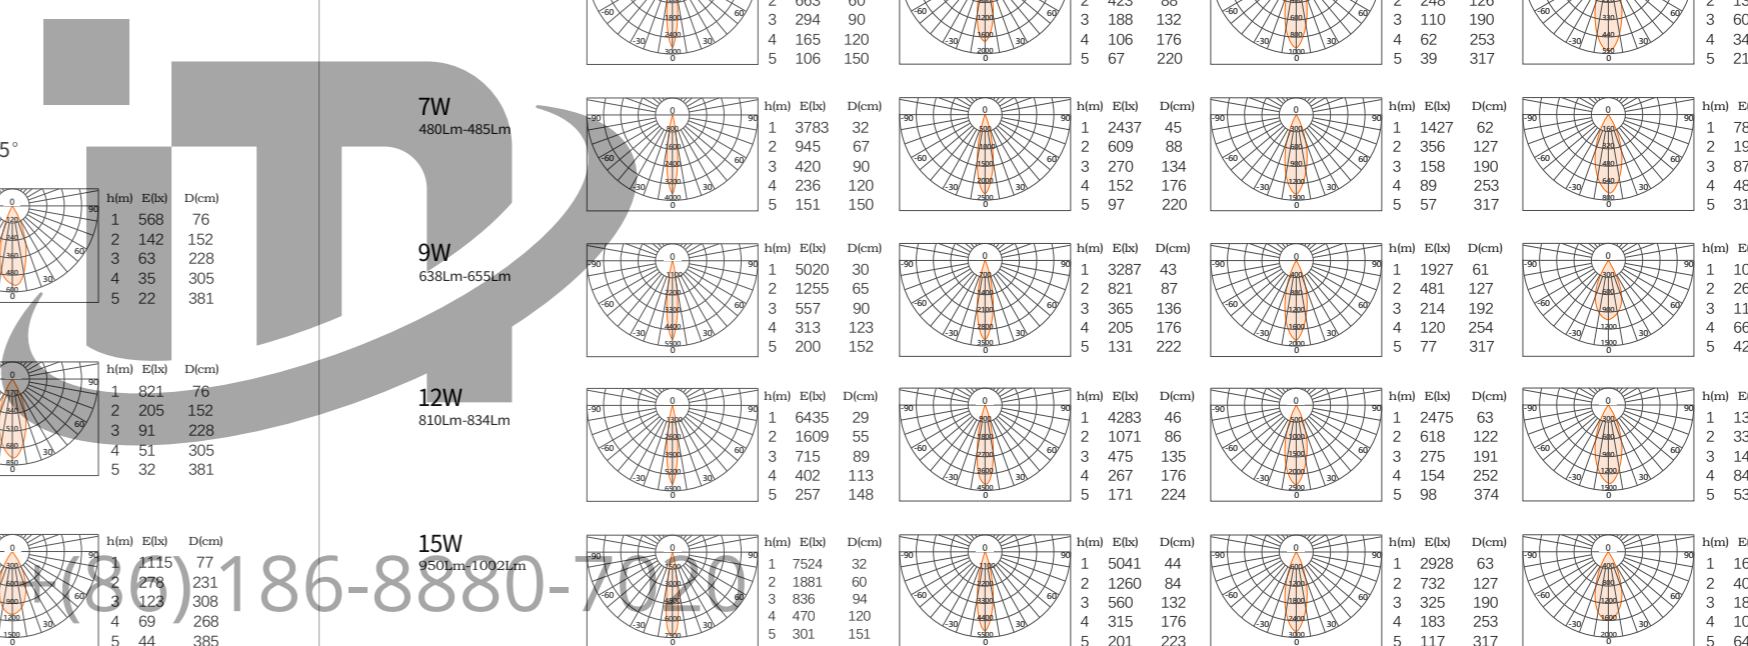

光学配件:Optical accessories

反射器样式:Surface of ring parts