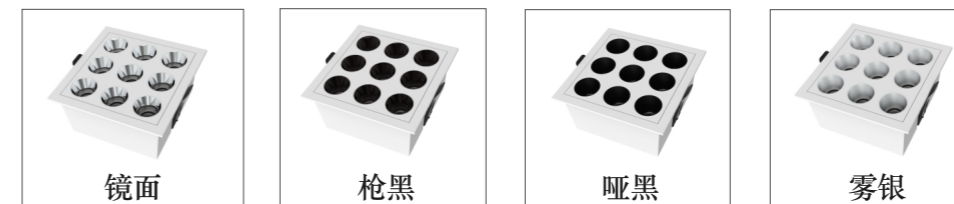

反射器样式: Surface of ring parts