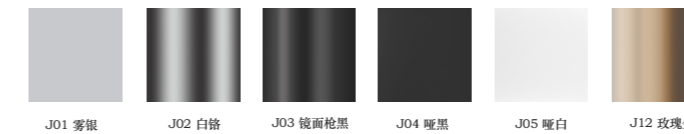

反射器颜色:Surface of ring parts