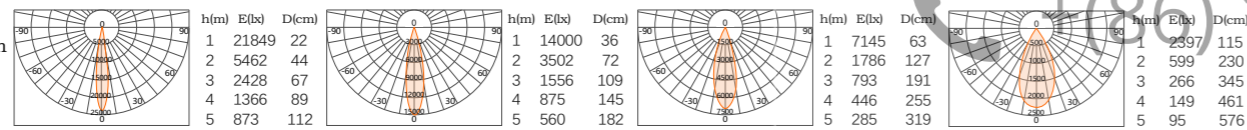

T4 明装筒灯 Open-mounted downlights

型号:

T4-130R-28
T4-130R-35
T4-130R-40
28W/35W/40W

SBK		2700K Ra ≥ 90	AC 220-240V	
SW	Glare Cut 30°	3000K Ra ≥ 90	UGR < 16	
		3500K Ra ≥ 90		
		4000K Ra ≥ 90		

28W
2155Lm-2375Lm

35W
2390Lm-2568Lm

40W
2911Lm-3112Lm

反射器样式:Surface of ring parts

光学配件:Optical accessories

型号:

T4-150R-35
T4-150R-40
T4-150R-45
35W/40W/45W

SBK		2700K Ra ≥ 90	AC 220-240V	
SW	Glare Cut 30°	3000K Ra ≥ 90	UGR < 16	
		3500K Ra ≥ 90		
		4000K Ra ≥ 90		

35W
2594Lm-2835Lm

40W
3211Lm-3334Lm

45W
2885Lm-3840Lm

反射器样式:Surface of ring parts

光学配件:Optical accessories