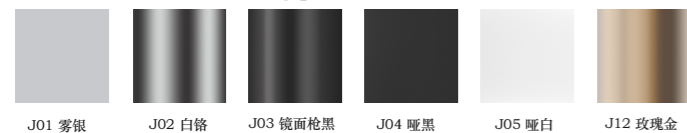

9W

312Lm-650Lm

12W

559Lm-840Lm

15W

678Lm-1044Lm

光学配件:Optical accessories

反射器颜色:Surface of ring parts