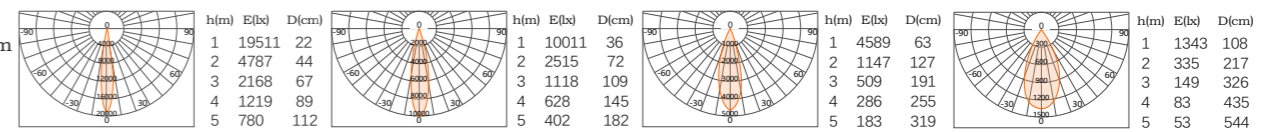

35W
2390Lm-2568Lm