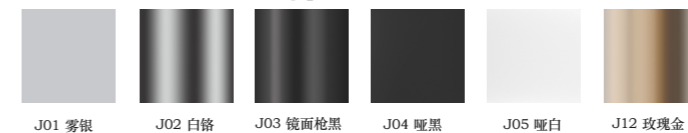

反射器颜色:Surface of ring parts