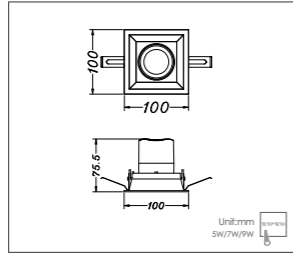

型号:

A4-007DSV-5
A4-007DSV-7
A4-007DSV-9
A4-007DSV-12

5W/7W/9W/12W