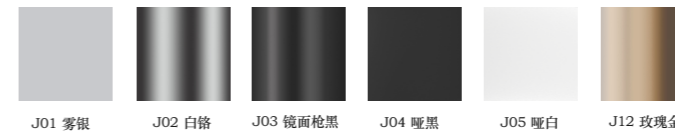

光学配件:Optical accessories

反射器颜色:Surface of ring parts