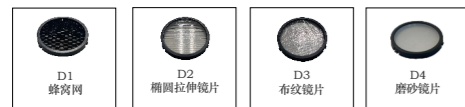

光学配件:Optical accessories