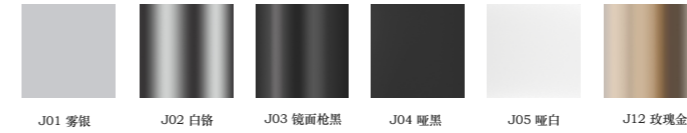

反射器颜色:Surface of ring parts