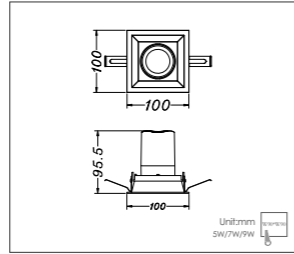

型号:

A4-007DSV-5
A4-007DSV-7
A4-007DSV-9
A4-007DSV-12

5W/7W/9W/12W