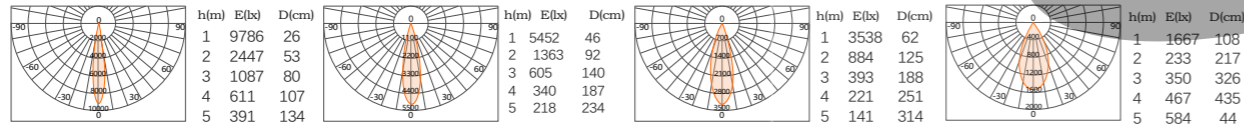

20W
1403Lm-1485Lm