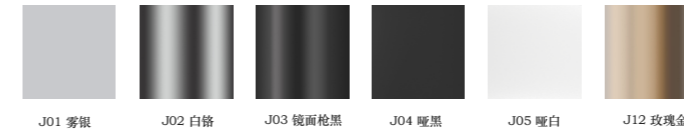

反射器颜色:Surface of ring parts