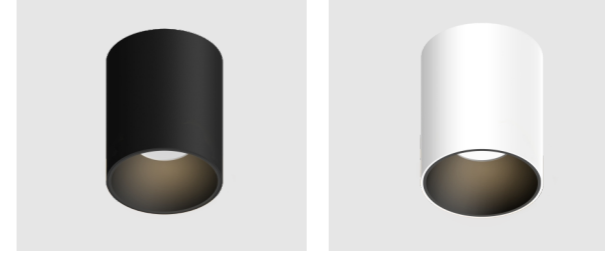

光学配件:Optical accessories

型号:

T4-150R-35
T4-150R-40
T4-150R-45
35W/40W/45W

SBK		2700K Ra ≥ 90	AC 220-240V	
SW	Glare Cut 30°	3000K Ra ≥ 90	UGR < 16	
		3500K Ra ≥ 90		
		4000K Ra ≥ 90		

35W
2594Lm-2835Lm