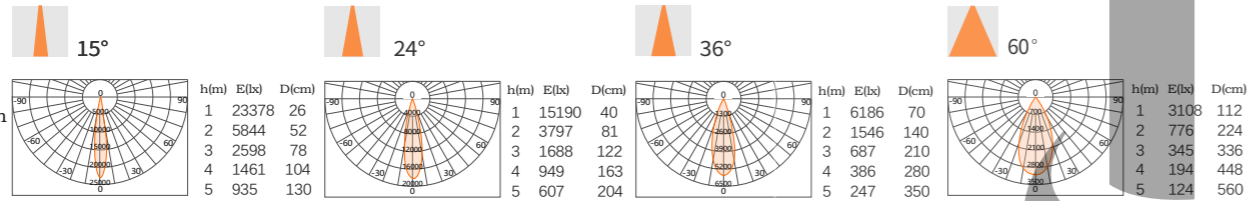

SBK		2700K Ra ≥ 90	AC 220-240V	
SW	Glare Cut 30°	3000K Ra ≥ 90	UGR < 16	
		3500K Ra ≥ 90		
		4000K Ra ≥ 90