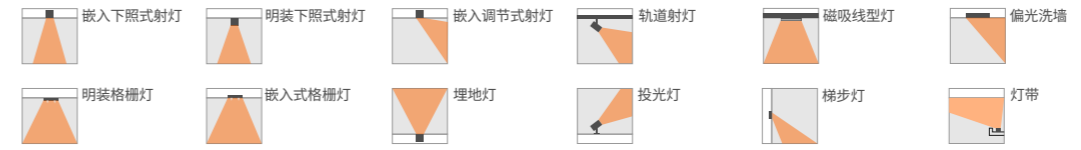

- 1 A5-高端系列射灯
  A5 high-end spotlight
- 2 A6-智慧系列高端酒店射灯
  A6 Hotel downlight
- 3 T5-酒店深防眩防水筒灯
  T5 Waterproof recessed downlight
- 4 Q5-格栅灯
  Q5 Multiple light
- 5 A4-智富系列酒店射灯
  A4 Modularization ceiling light
- 6 A1-可伸缩旋转射灯
  A1 Retractable rotating spot light
- 7 A2-艺术小射灯
  A2 Shelf light
- 8 Q6-轨道系列射灯
  Q6 Track Spotlight
- 9 Q7-磁吸道轨系列
  Q7 Magnet track Spotlight
- 10 T4-明装筒灯
  T4 Open-mounted downlights
- 11 S-线型灯
  S Slim-line lamp
- 12 T3 梯步灯
  T3 Step light

图例说明 »

SPECIAL CHARACTERISTICS

出光方式