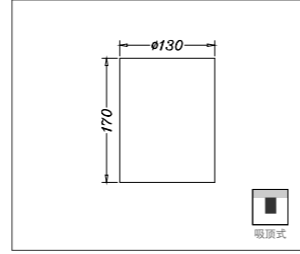

20W  
1323Lm-1463Lm

25W  
1610Lm-1658Lm

28W  
2137Lm-2277Lm

反射器样式:Surface of ring parts

光学配件:Optical accessories

T4 明装筒灯 Open-mounted downlights

型号:

T4-130R-28  
T4-130R-35  
T4-130R-40  
28W/35W/40W