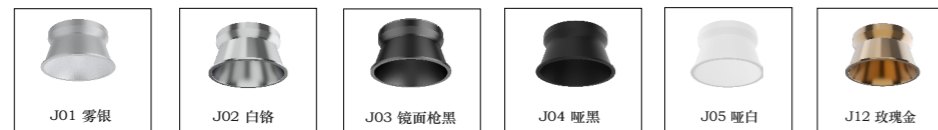

反射器样式:Surface of ring parts