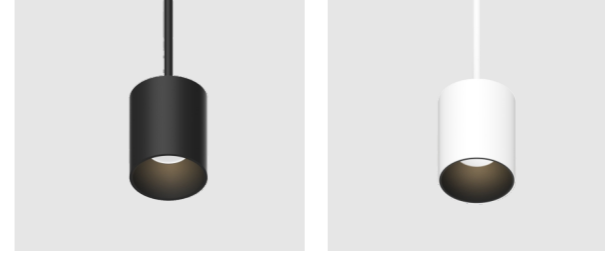

光学配件:Optical accessories

型号:
T4-90H-15
T4-90H-20
T4-90H-25
15W/20W/25W