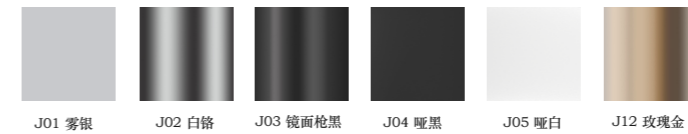

反射器颜色:Surface of ring parts