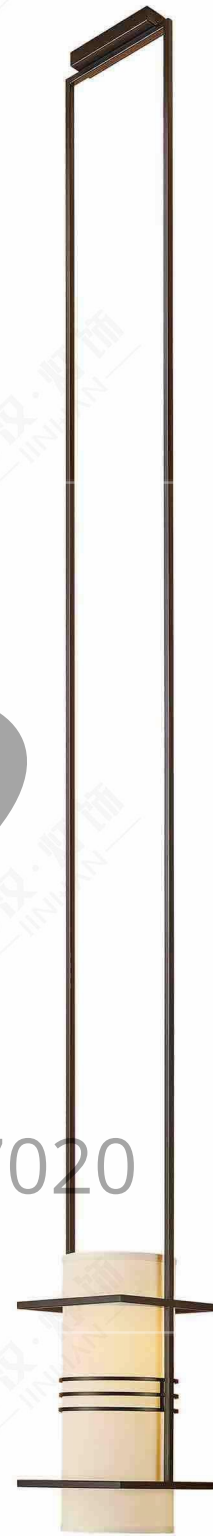

+ (86) 186-8880-7020