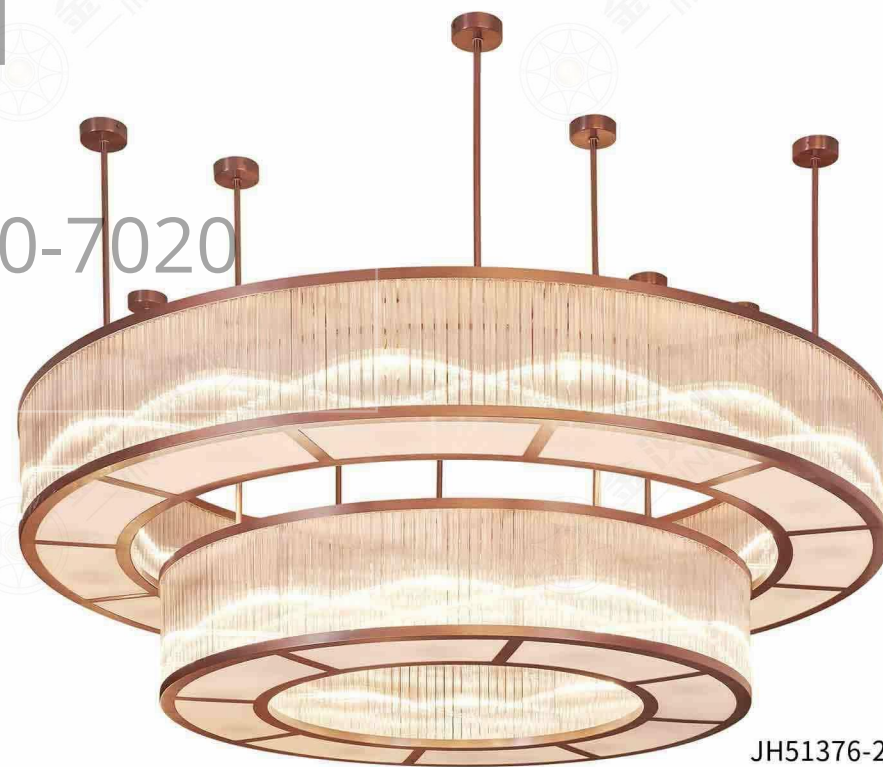

+(86) 186-8880-7020