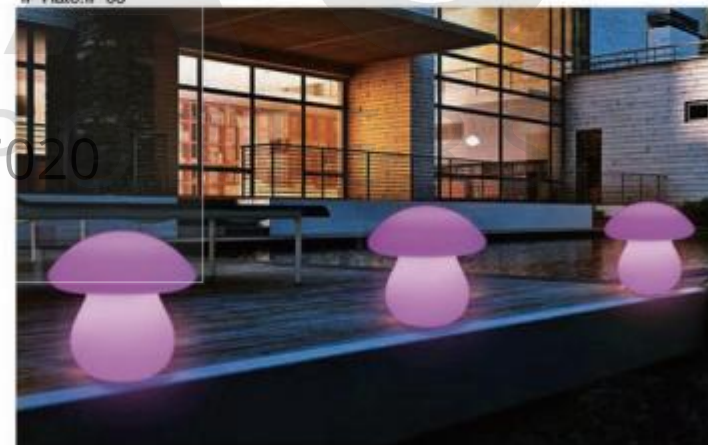

GYM-F2203

Name:Mushroom Light (蘑菇灯)

Size:Φ250xH240mm

Material:PE

Light Source:LED

IP Rate:IP 65