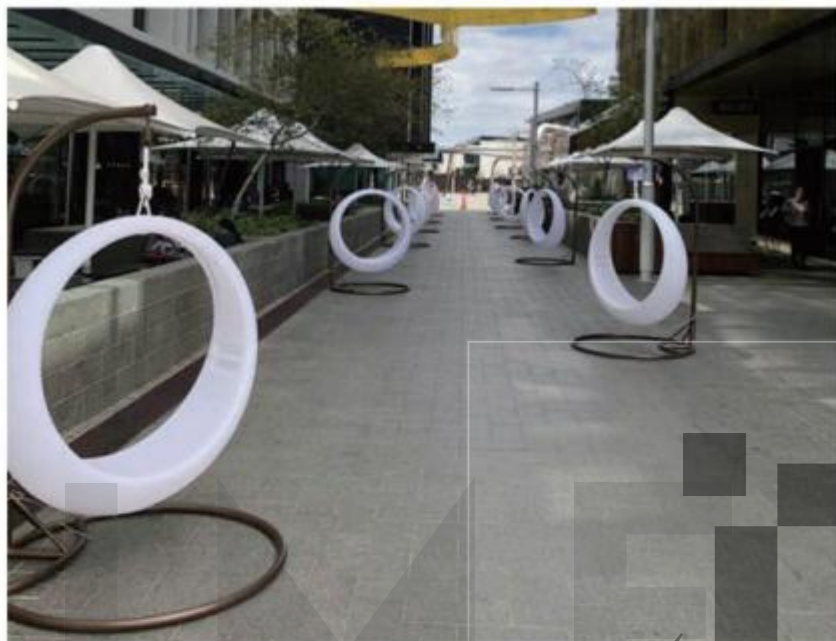

GYZM-F4601
Name: Led Swing (吊篮秋千)
Size: 1300xH2000mm
Material: PE
Light Source: LED