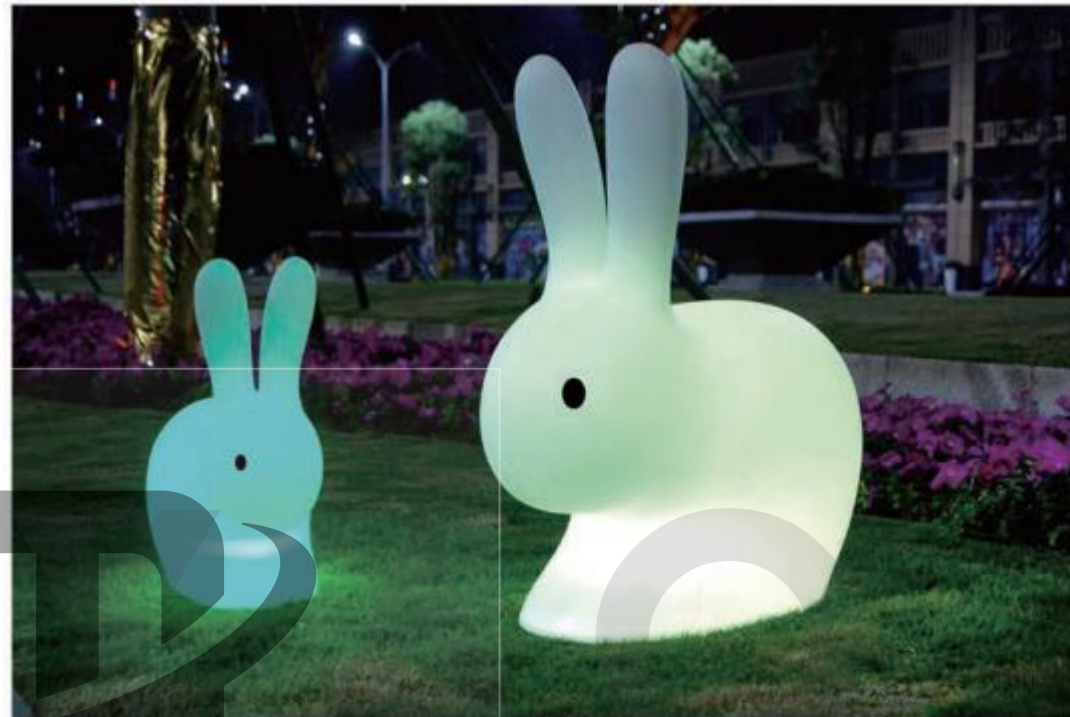

GYZM-F1501

Name: Led Rabbit (发光兔子)

Size: 430x260x520mm

680x390x780mm

Material: PE

Light Source: LED

IP Rate: IP 65

DL-1 15

IMEXAO
IMPORTERS EXPORTERS

"Let us help to build your dreams"