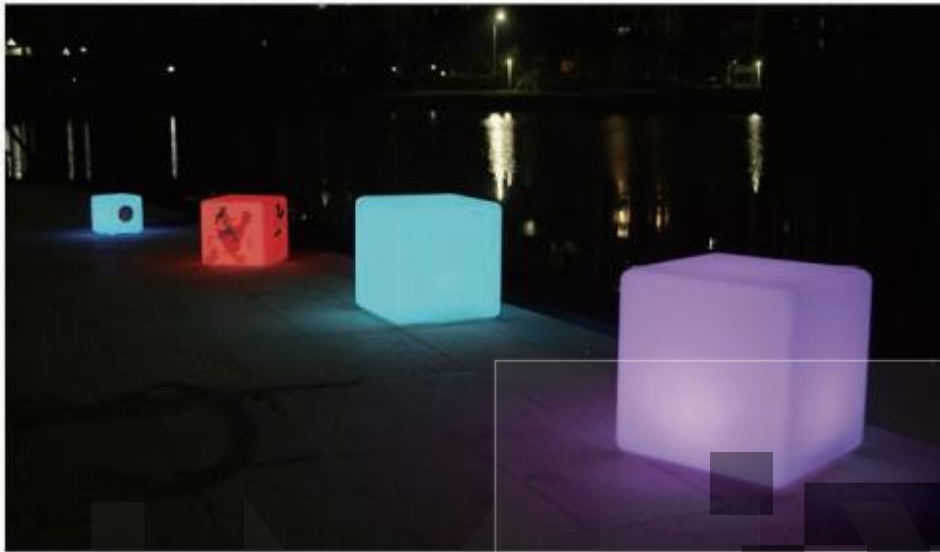

发光家具—凳子、桌子系列
Led Furniture - Chair and Table

GYZM-F2501
Name:Led Cube (方凳)
Size:200x200x200mm
250x250x250mm
300x300x300mm
350x350x350mm
400x400x400mm
500x500x500mm
600x600x600mm
800x800x800mm
Material:PE
Light Source:LED
IP Rate:IP 65