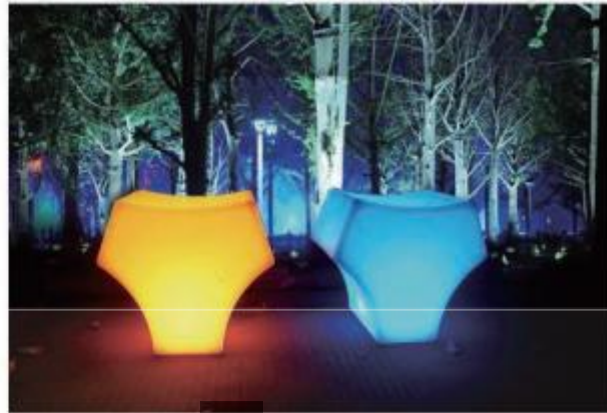

GYZM-F2601
Name:Y Stool (Y型凳)
Size:500x350x450mm
Material:PE
Light Source:LED
IP Rate:IP 65