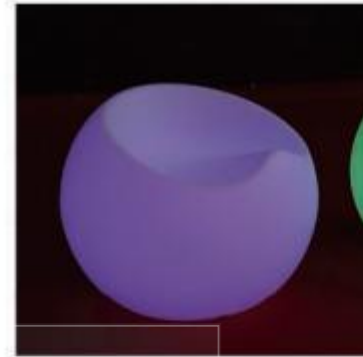

GYZM-F3201
Name: Led Bar Chair (发光椅子)
Size: Φ 560xH460mm
 Φ 650xH500mm
Material: PE
Light Source: LED
IP Rate: IP 65