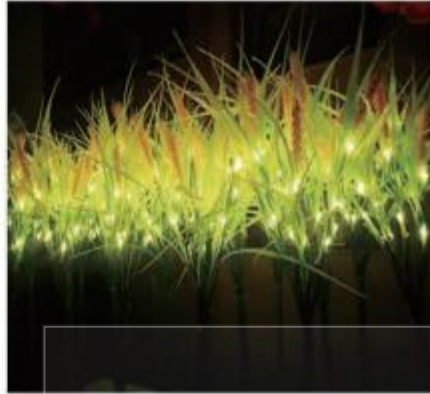

GYZM-F5702
Name: Led Wheat (发光麦穗灯)
Size: H700mm
Material: PC