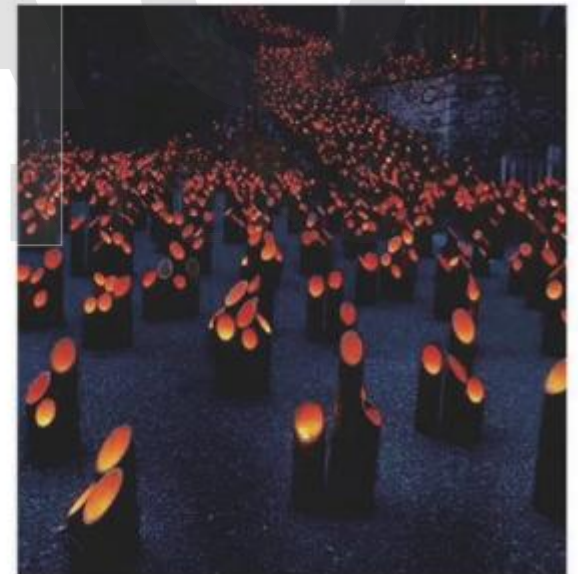

GYZM-F6301

Name: Bamboo Lamp(竹子灯)
Size: ϕ 100xH200mm
       ϕ 100xH300mm
       ϕ 100xH400mm
Material: Resin
Light Source: LED
IP Rate: IP 65

+ (86) 186-8880-7020

◀ **GYZM-F6302**

Name: Art Tree (艺术树)
Size: 1250mm
Material: Resin
Light Source: LED
IP Rate: IP 65

GYZM-F6302 ▶

Name: Bamboo Lamp(竹子灯)
Size: ϕ 100xH350mm
Material: Resin
Light Source: LED
IP Rate: IP 65