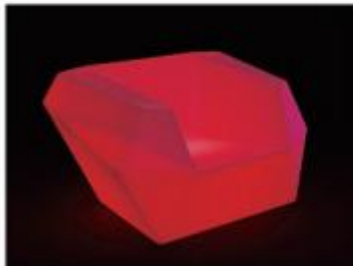

GYZM-F3802
Name:Led Sofa (发光沙发)
Size:1200x1000x710mm
Material:PE
Light Source:LED
IP Rate:IP 65