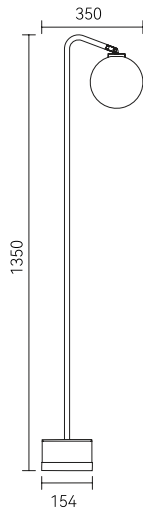

露
dew

dew

FL1649-1

●+● Black + Glod   ● Gold

Material: Iron+Glass

秋意的凝结，光华的恣意。

The condensation of autumn, the wanton
brilliance.