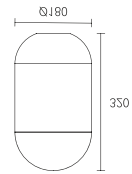

pass through the dream.

Launch the space capsule and let the imagination

翱翔于天际，让想象得以延伸。

house marle-

● white

Material: Marble + Glass

E 15070-J2

marlehouse