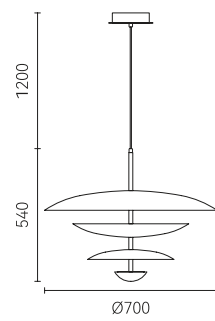

## Shadow

FD2159-1S

FD2159-1M

FD2159-2B

FB2159-1S

FB2159-1M

● Copper ● Walnut

Material: Aluminium