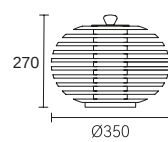

Edo

● Marble

Material: Alabaster