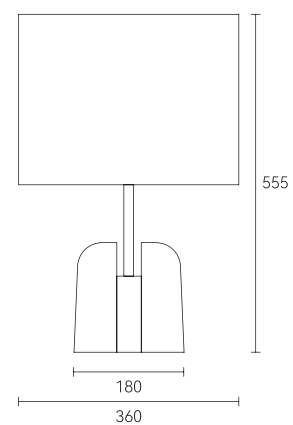

● Black + White
● + ● Grey + Black

Material: Marble + Cloth