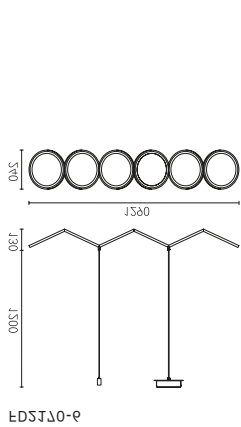

# devastat- ingly beau- tiful

矗立的城堡，浮空的日月，上下颠倒

倾城，一种简约抽象的美

The towering castle, the floating sun and moon, toppling up and down

Qingcheng, a simple and abstract beauty

**Exhauģite**