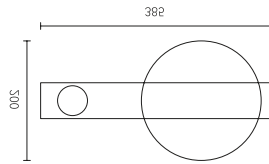

բացի ճեշք

- Բոտոլո
- բուռն
- օքսիդ

- Յւղ Էթը Կլոն
- Շյոն Ըօլ
- Բոլոն

Մտրոն + Շյոն

Մտրոն: Ալյումինոս + Շյոն