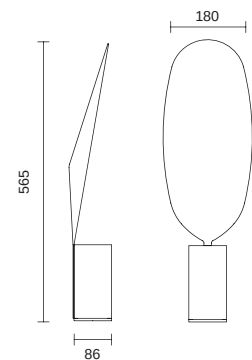

羽  
plume

中世纪城堡里的羽毛笔，  
以新的设计形态出现在我们的生活。

The quill pen of medieval castle appears in our  
life with a new design form.

plume

F T1842-1S

F T1842-1L

●+● Black + Gold

Material: Aluminum + steel