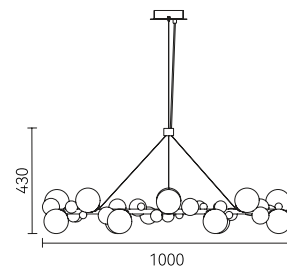

FD1901-1000

FD1901-800