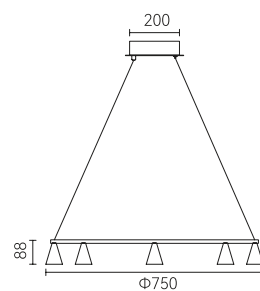

嘀嗒 Ticking

光的风铃，
演绎时间慢慢流逝的声音。

The wind chime of light deduces the sound of
the slow passage of time.

Ticking

FD1908-8

● Gold ● Copper black

Material: Copper