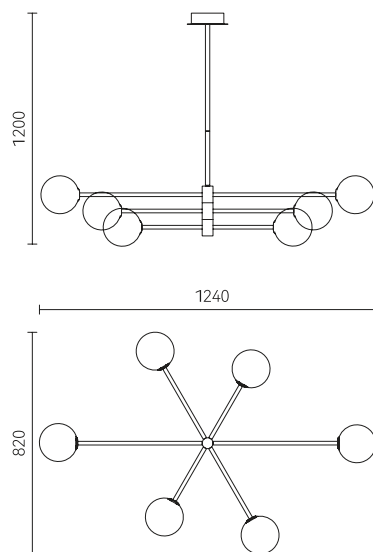

candy

FD2122-6

● Gold

Material: Iron + glass