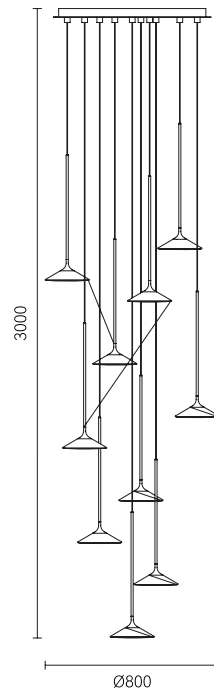

## dance

FD2196-1

FD2196-5

FD2196-10

● Bright black

Material: Aluminium+Acrylic

Living into a spring space

The elegant petals are inlaid into a wreath