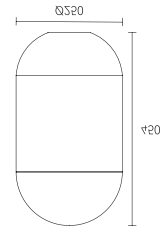

# house marle-

● white

Material: Marble + Glass

E 15070-J2

E 15070-J1

marlehouse