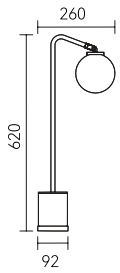

## Fruitful

FD1643-14

FD1643-9

● Gun black ● Gold

Material: Iron+Glass

露  
dew

dew

F T1649-1