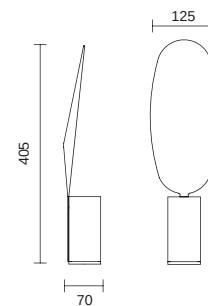

羽
plume

中世纪城堡里的羽毛笔，
以新的设计形态出现在我们的生活。

The quill pen of medieval castle appears in our
life with a new design form.

plume

F T1842-1S

F T1842-1L

●+● Black + Gold

Material: Aluminum + steel