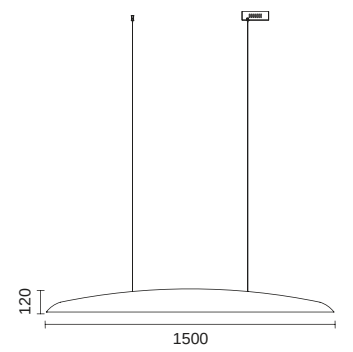

○ Wood ● Walnut

Material: Wood + PC