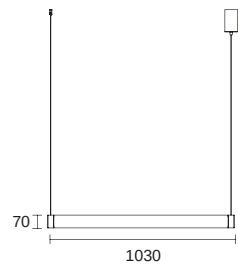

Mix

FD1928-1C