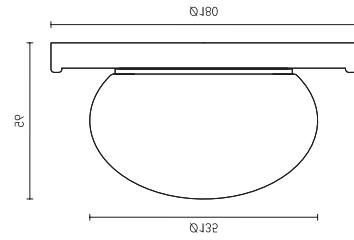

- Wood grain color
- Yellow
- White
- Black
- Pink

Material: (100+Cl522)

15790-1

light beam