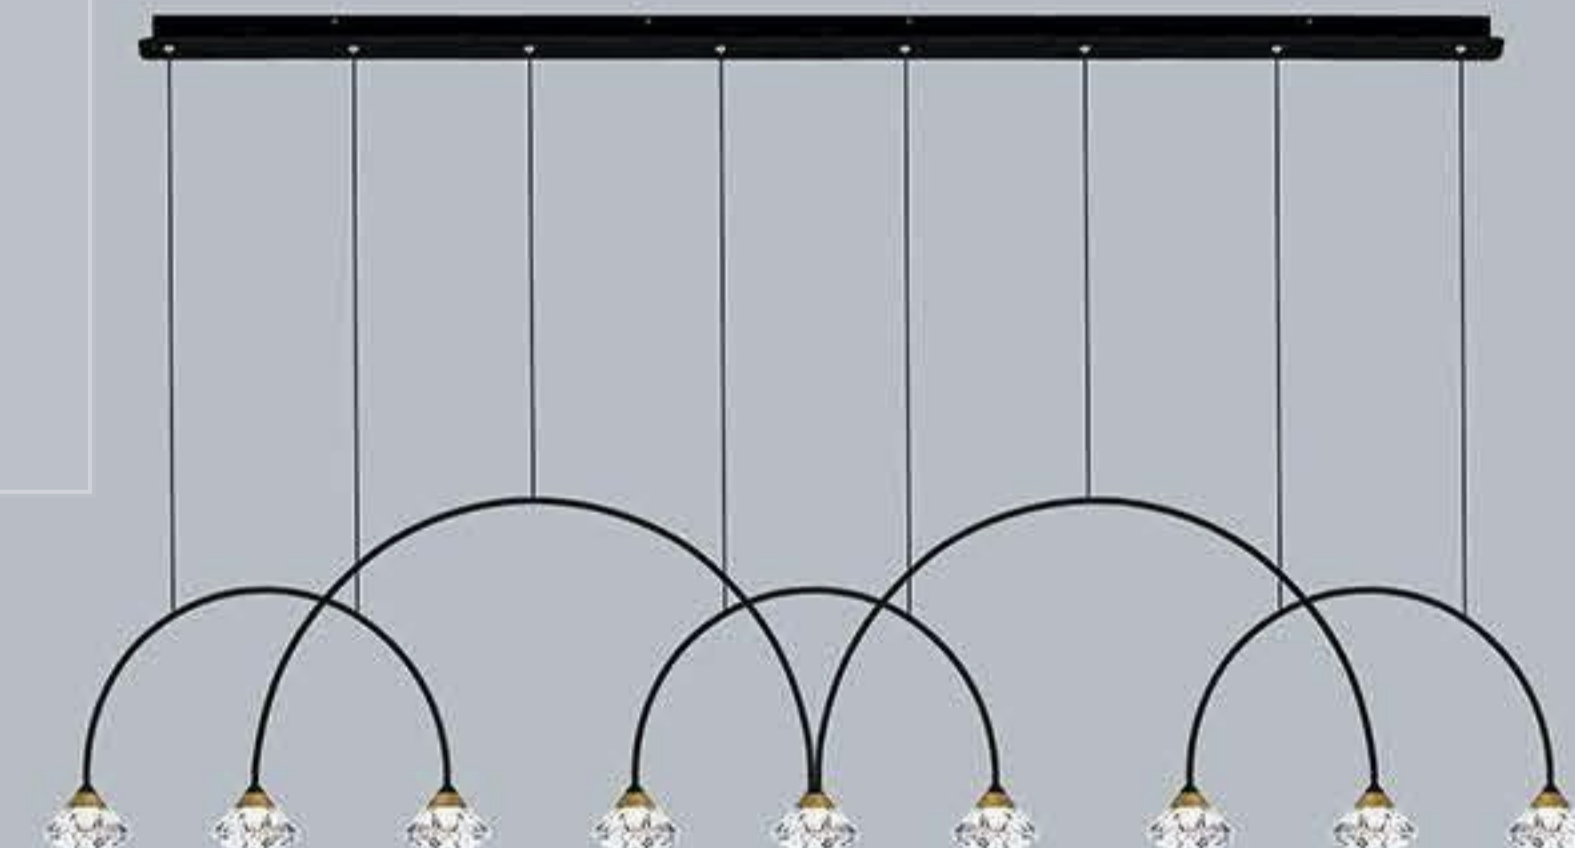

MA05317CD-009
power : LED 27W 3000K size : L2135 W120 H1500mm
colour : black+gold material : iron+aluminum+Acrylic