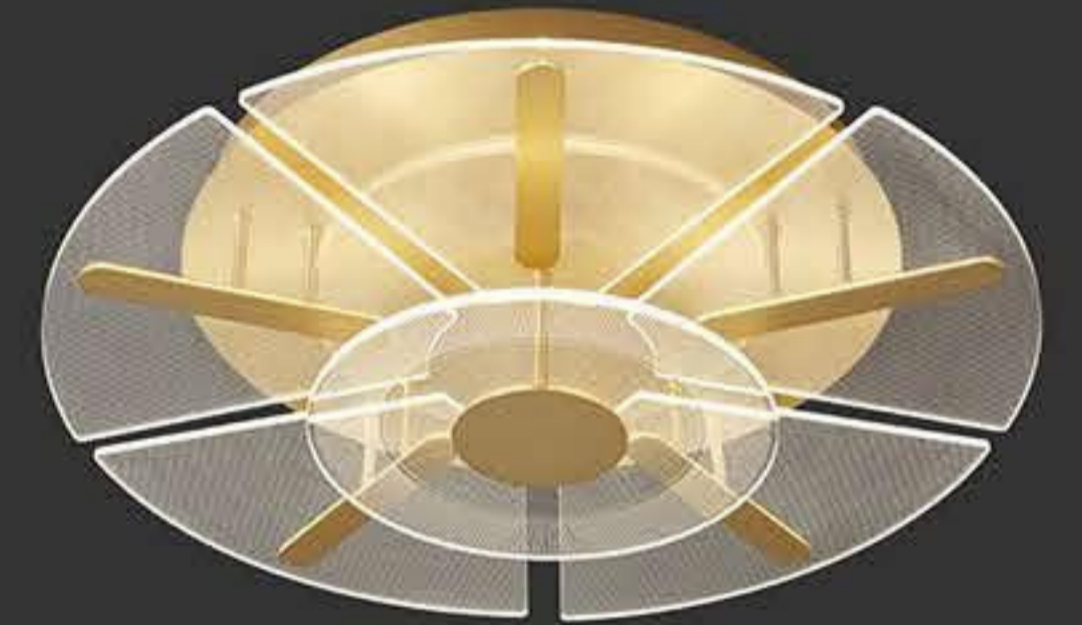

MA05657C-006
power : LED 50W 3000K size : Φ 685 H117mm
colour : gold material : aluminum+iron+Acrylic