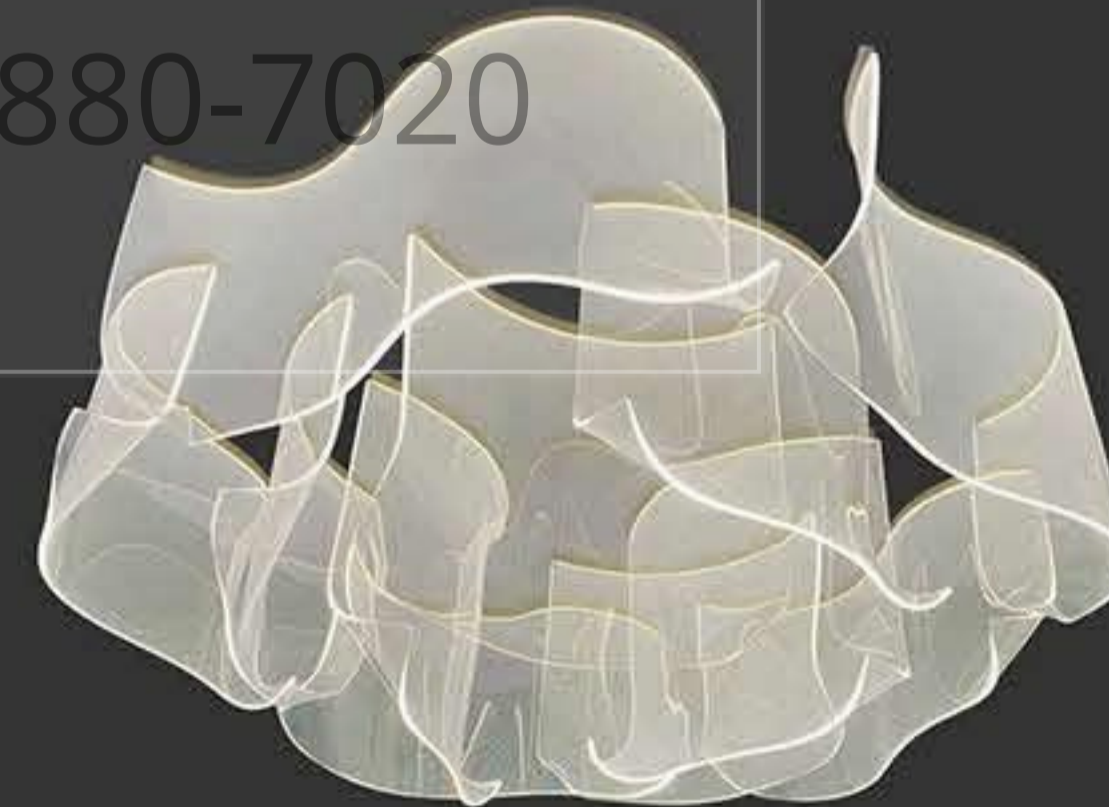

MA05738C-011  
power : LED 145W 3000K size :  $\Phi$ 1000 H500mm  
colour : gold material : stainless steel+Acrylic

MA05738CA-011  
power : LED 208W 3000K size :  $\Phi$ 1500 H700mm  
colour : gold material : stainless steel+Acrylic