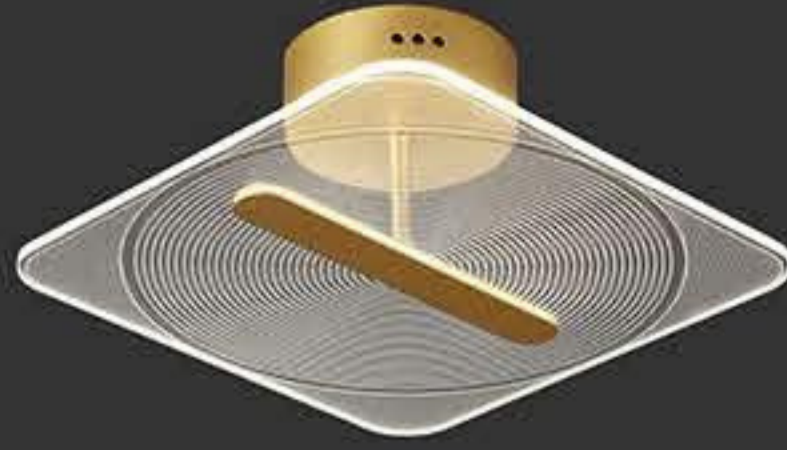

MA05655C-001
power : LED 13W 3000K size : L290 W290 H118mm
colour : gold material : iron+aluminum+Acrylic