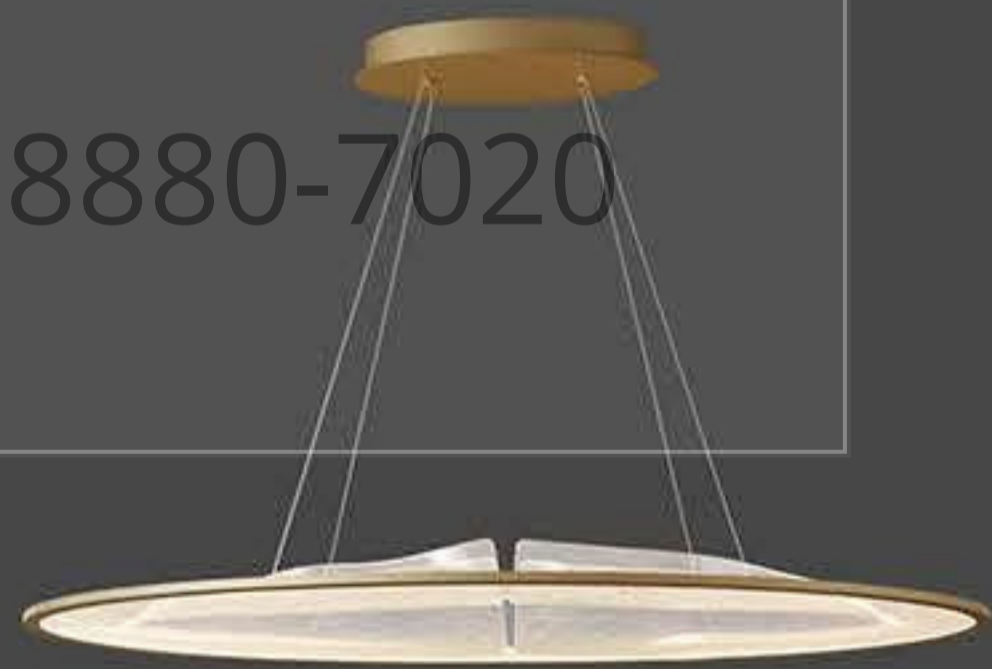

MA05705P-001
power : LED 70W 3000K size : L1237 W437 H1500mm
colour : gold material : aluminum+iron+Acrylic