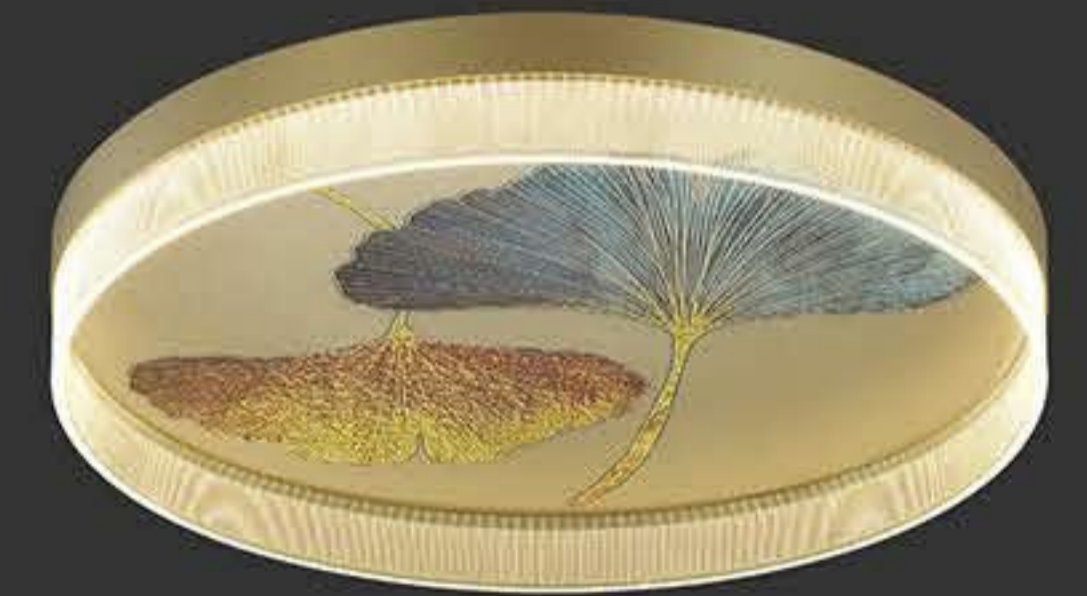

MA05688C-001
power : LED 48W 3000K size : Φ600 H95mm
colour : Champagne gold material : iron+Acrylic

SH
+ (86) 186-8880-7020