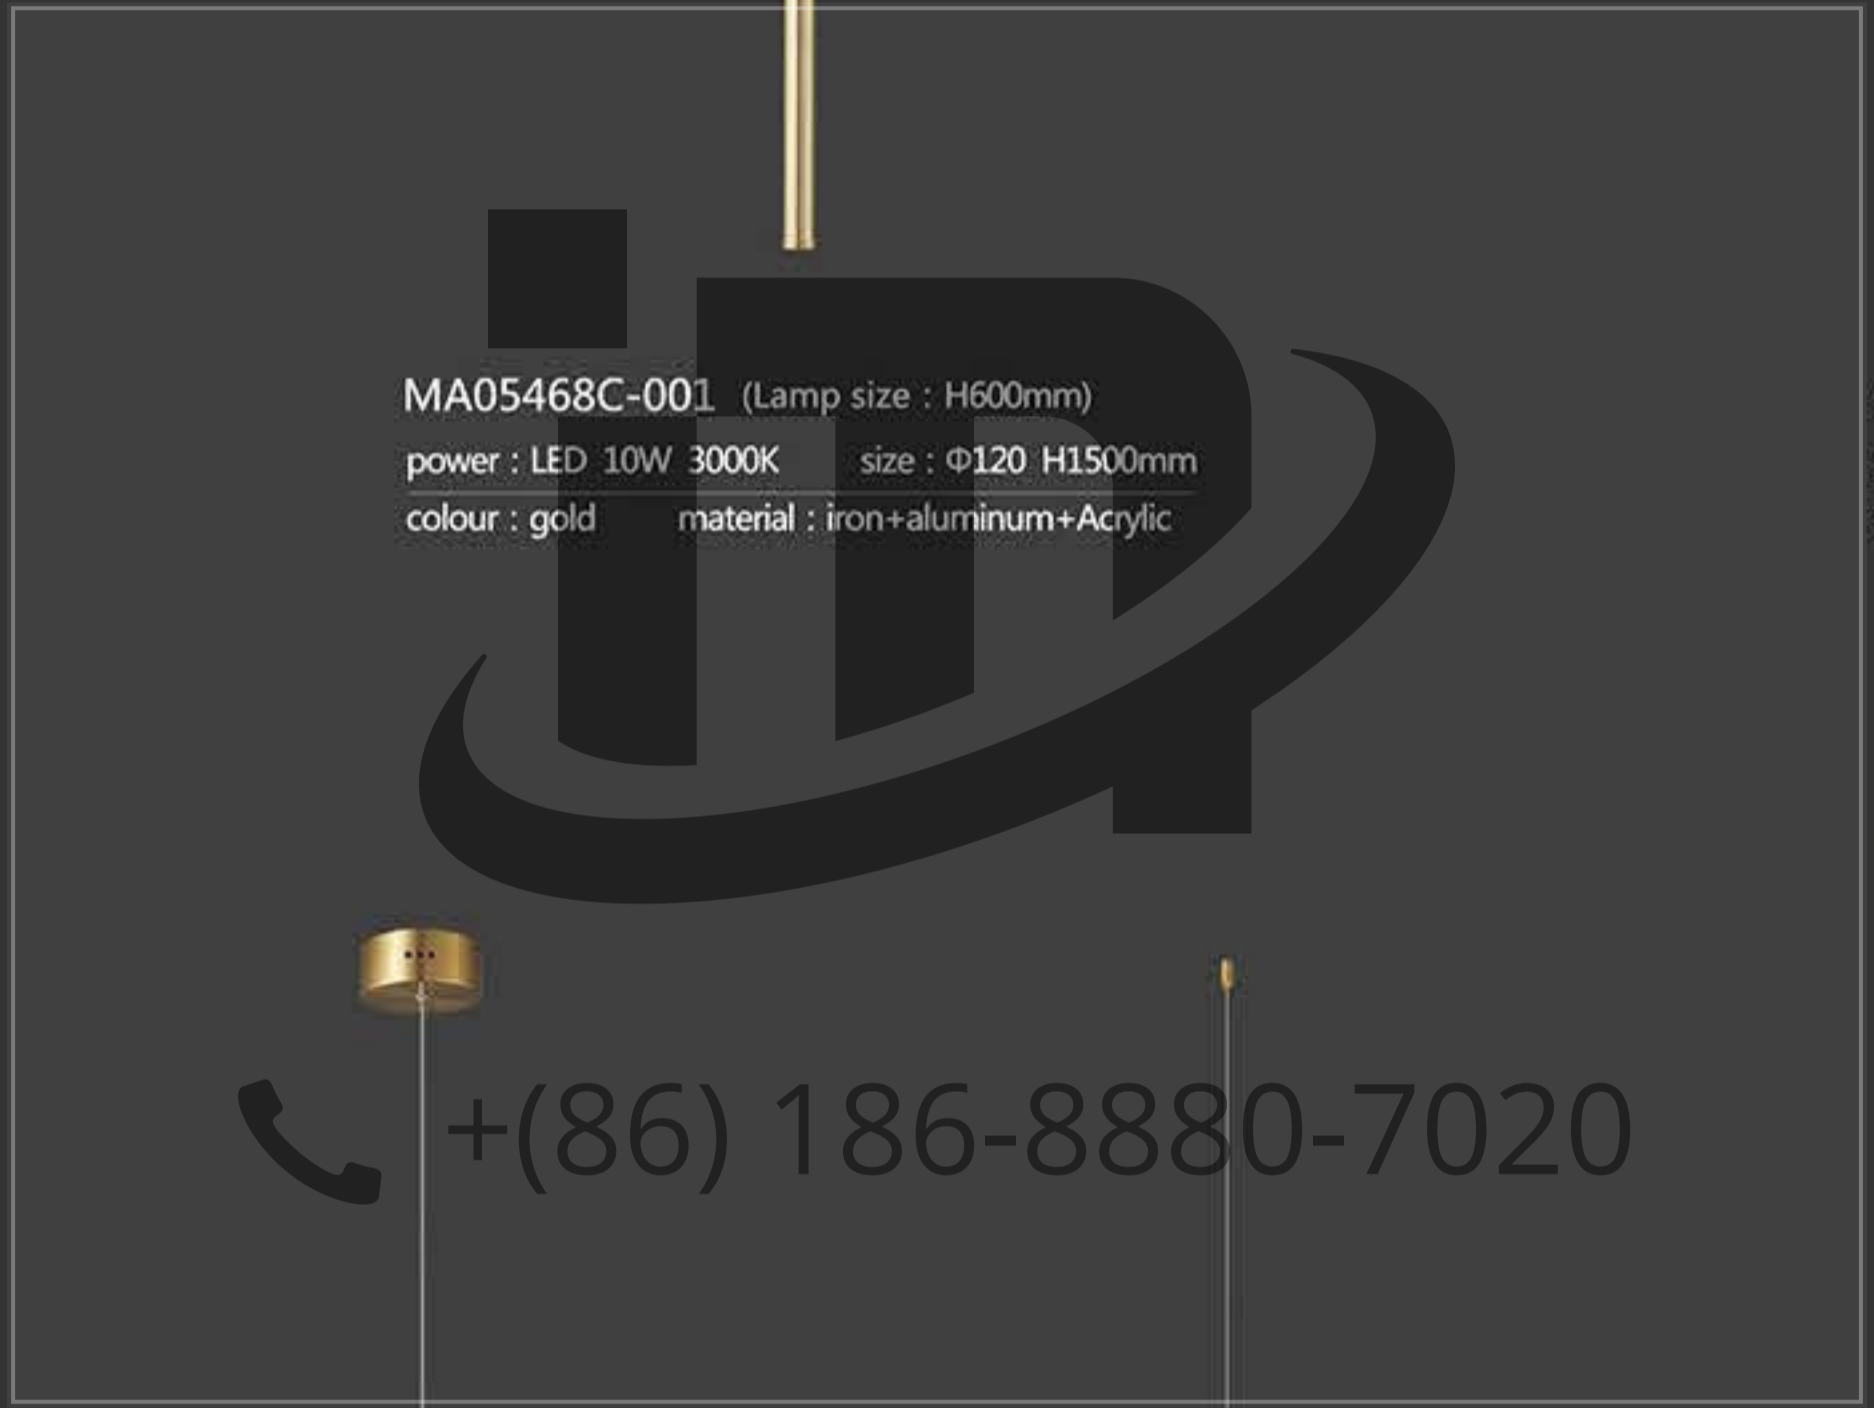

MA05481CA-003 (Lamp size : H900+900+900mm)
power : LED 44W 3000K size : L1090 W120 H2000mm
colour : gold material : iron+aluminum+Acrylic