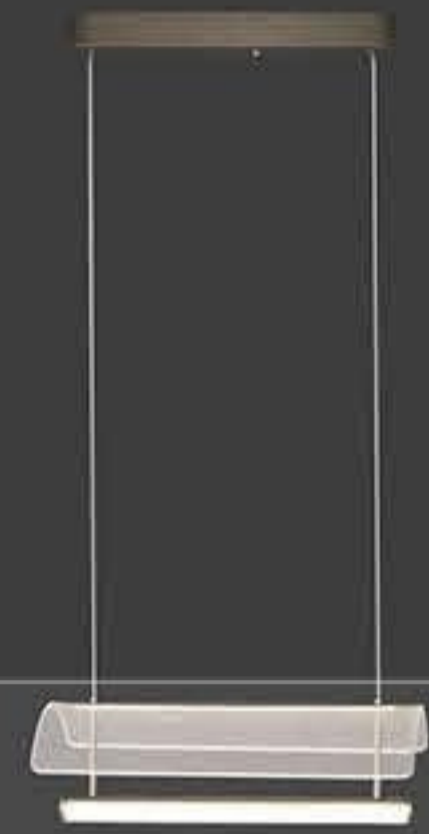

**MA05754P-001**  
power : LED 32W 3000K size : L445 W240 H1500mm  
colour : coffee material : aluminum+iron+Acrylic

**MA05754P-002**  
power : LED 65W 3000K size : L970 W240 H1500mm  
colour : coffee material : aluminum+iron+Acrylic