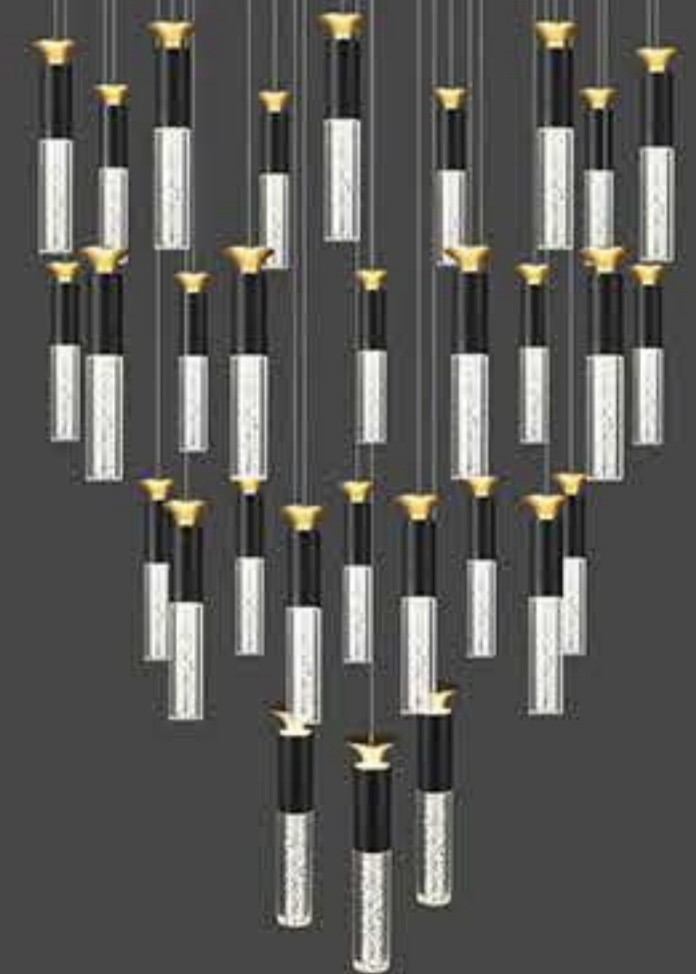

+ (86) 186-8880-7020

MA05486C-008

power : LED 52W 3000K size : Φ 400 H1500mm

colour : black+gold material : istainless steel+aluminum+Crystal fried water glass

MA05486C-030

power : LED 195W 3000K size : Φ 800 H3000mm

colour : black+gold material : istainless steel+aluminum+Crystal fried water glass