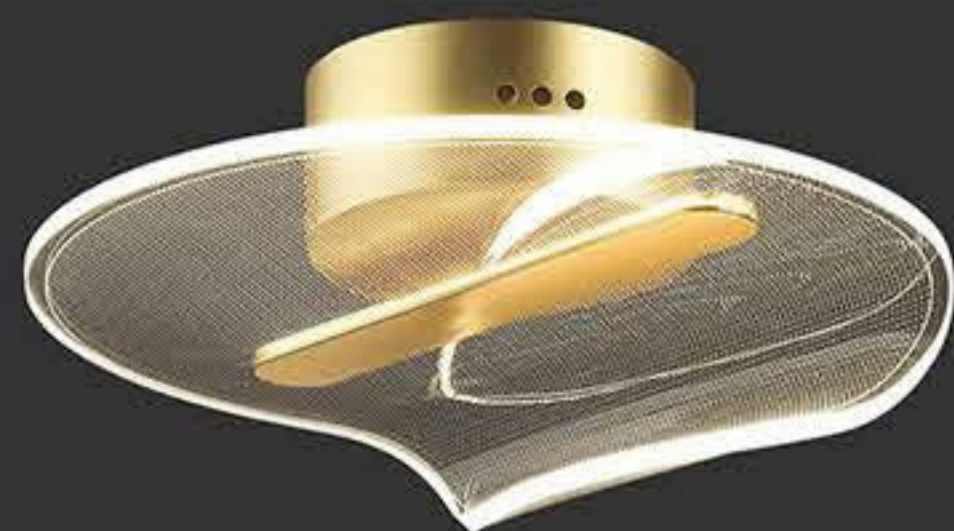

+ (86) 186-8880-7020

MA05654C-004  
power : LED 87W 3000K size : L990 W630 H204mm  
colour : gold material : iron+aluminum+Acrylic

MA05654C-005  
power : LED 120W 3000K size : L1138 W914 H174mm  
colour : gold material : iron+aluminum+Acrylic