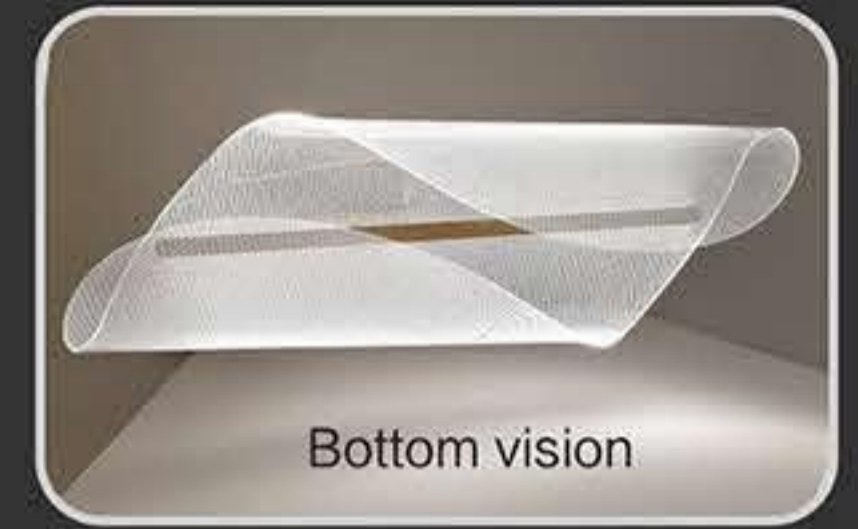

MA05642P-001
power : LED 35W 3000K size : L1100 W350 H1500mm
colour : gold material : iron+aluminum+Acrylic

+ (86) 186-8880-7020

MA05635P-001
power : LED 42W 3000K size : L900 H1500mm
colour : gold material : iron+aluminum+Acrylic