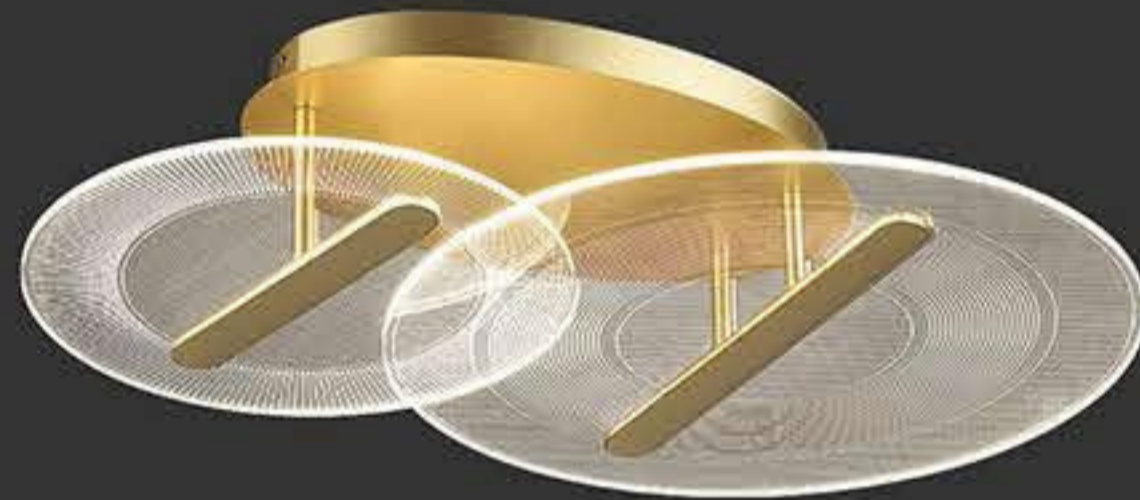

MA05654C-002
power : LED 35W 3000K size : L632 W420 H114mm
colour : gold material : iron+aluminum+Acrylic