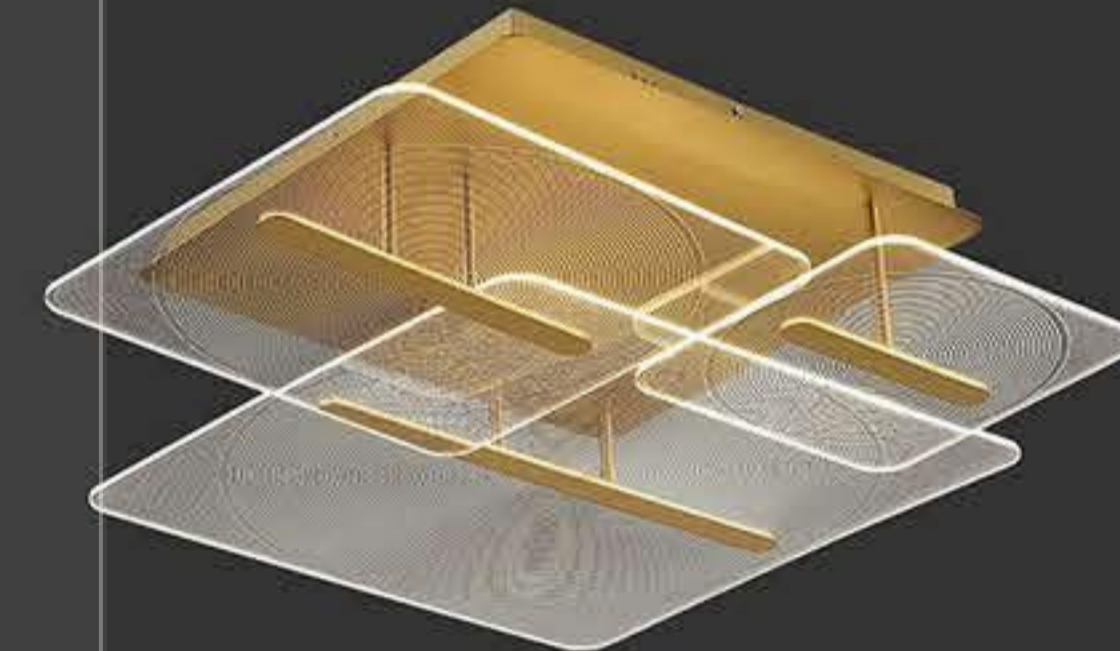

MA05655C-003
power : LED 67W 3000K size : L820 W814 H174mm
colour : gold material : iron+aluminum+Acrylic