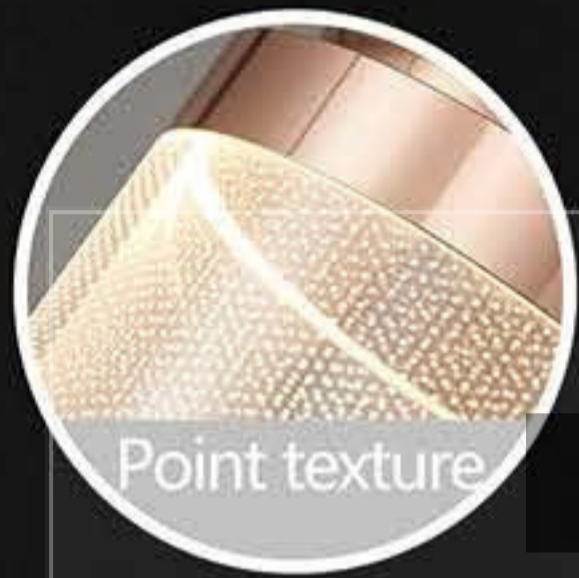

+ (86) 186-8880-7020

Point texture

+ (86) 186-8880-7020

Scribed line

MA05573C-001

power : LED 10W 3000K size : Φ80 H1500mm  
colour : gold material : aluminum+stainless steel+Acrylic

MA05573C-002

power : LED 20W 3000K size : Φ150 H1500mm  
colour : gold material : aluminum+stainless steel+Acrylic