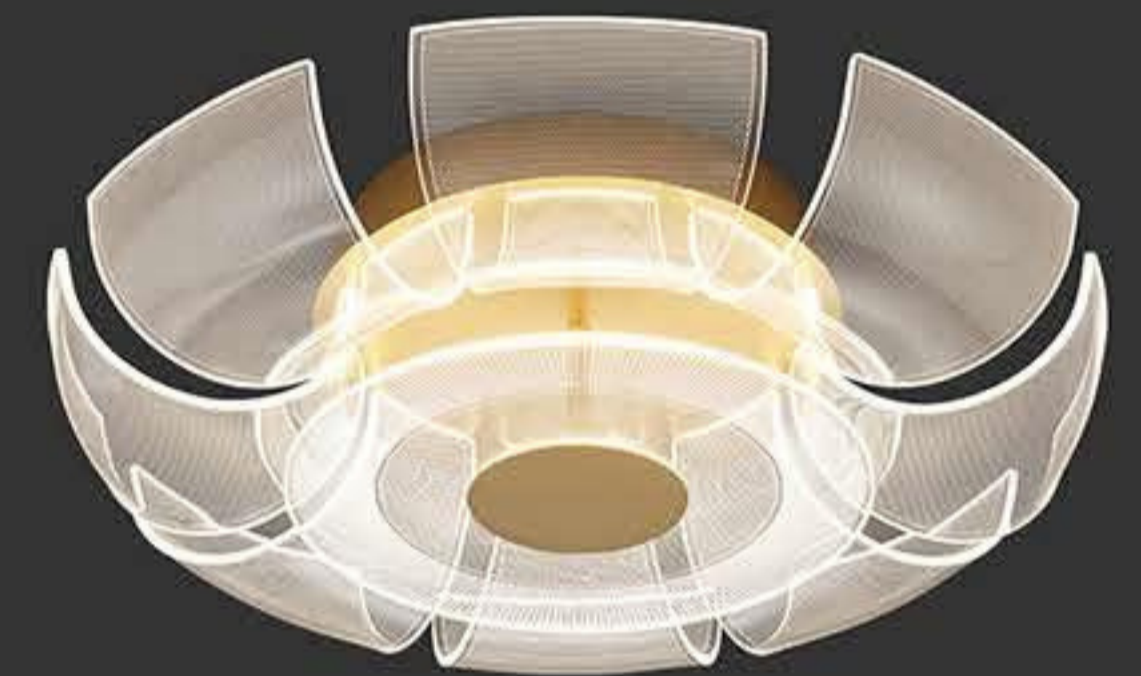

MA05746CA-008
power : LED 43W 3000K size : Φ 565 H170mm
colour : gold material : iron+Acrylic