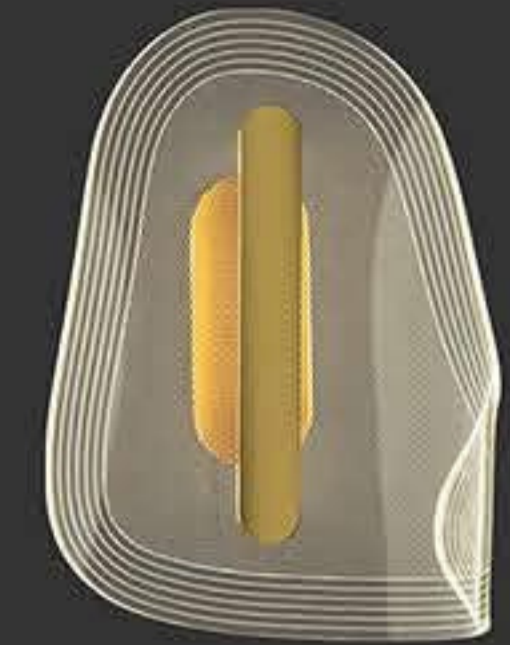

MA05700W-001

power : LED 8W 3000K size : L230 W310 H120mm
colour : gold material : iron+aluminum+Acrylic