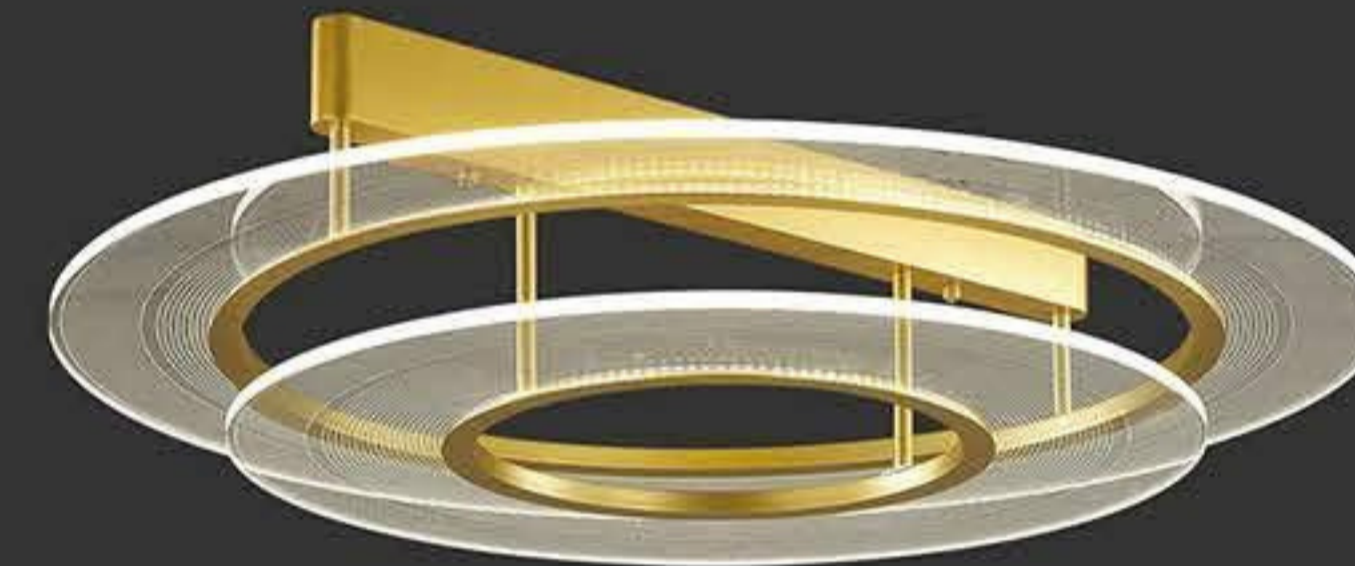

MA05625C-002

power : LED 36W 3000K   size : Φ 600 H180mm
colour : gold   material : iron+aluminum+Acrylic

MA05625CA-002

power : LED 77W 3000K   size : Φ 817 H180mm
colour : gold   material : iron+aluminum+Acrylic

MA05625C-003

power : LED 85W 3000K   size : Φ 817 H240mm
colour : gold   material : iron+aluminum+Acrylic

+ (86) 186-8880-7020