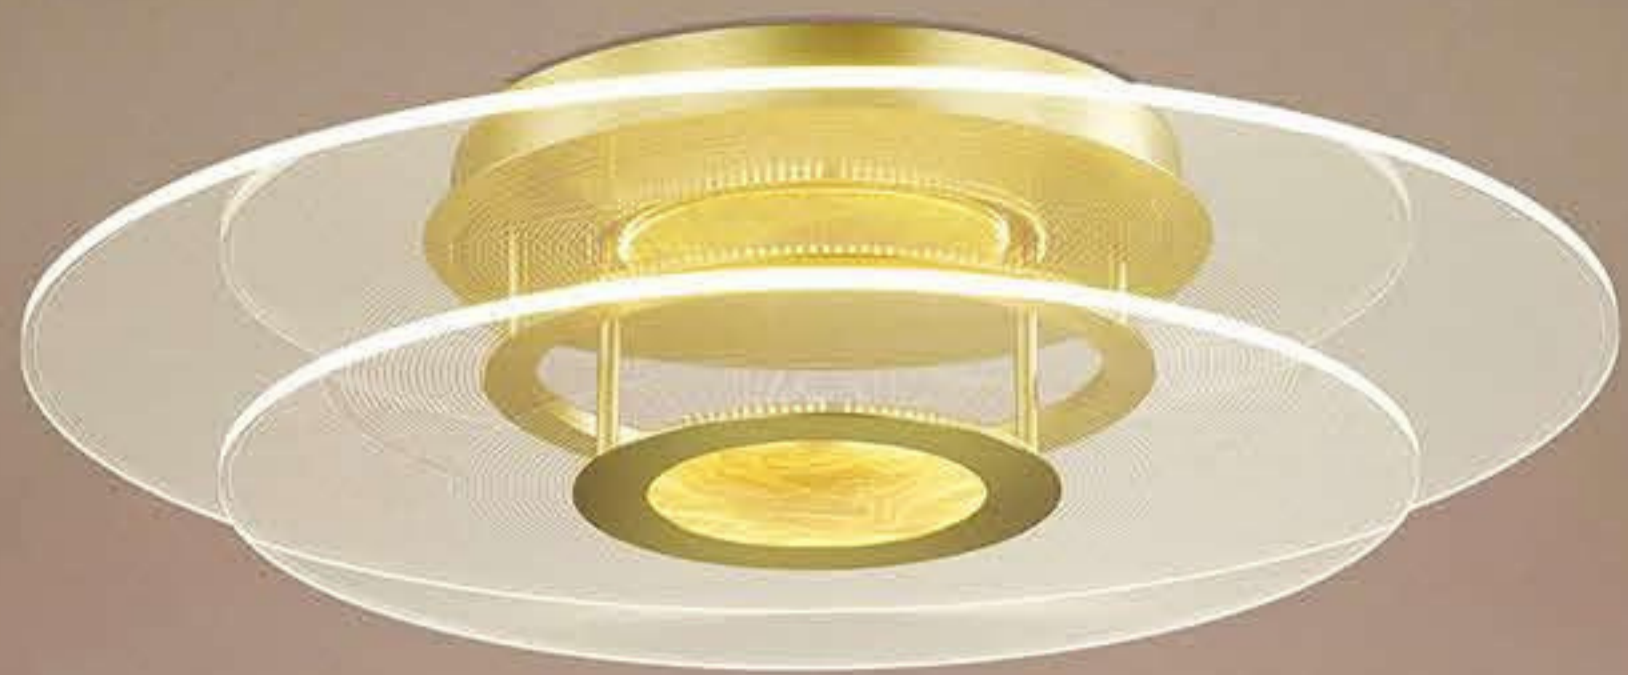

MA05674C-001
power : LED 36W 3000K size : Φ 600 H110mm
colour : gold material : iron+Acrylic