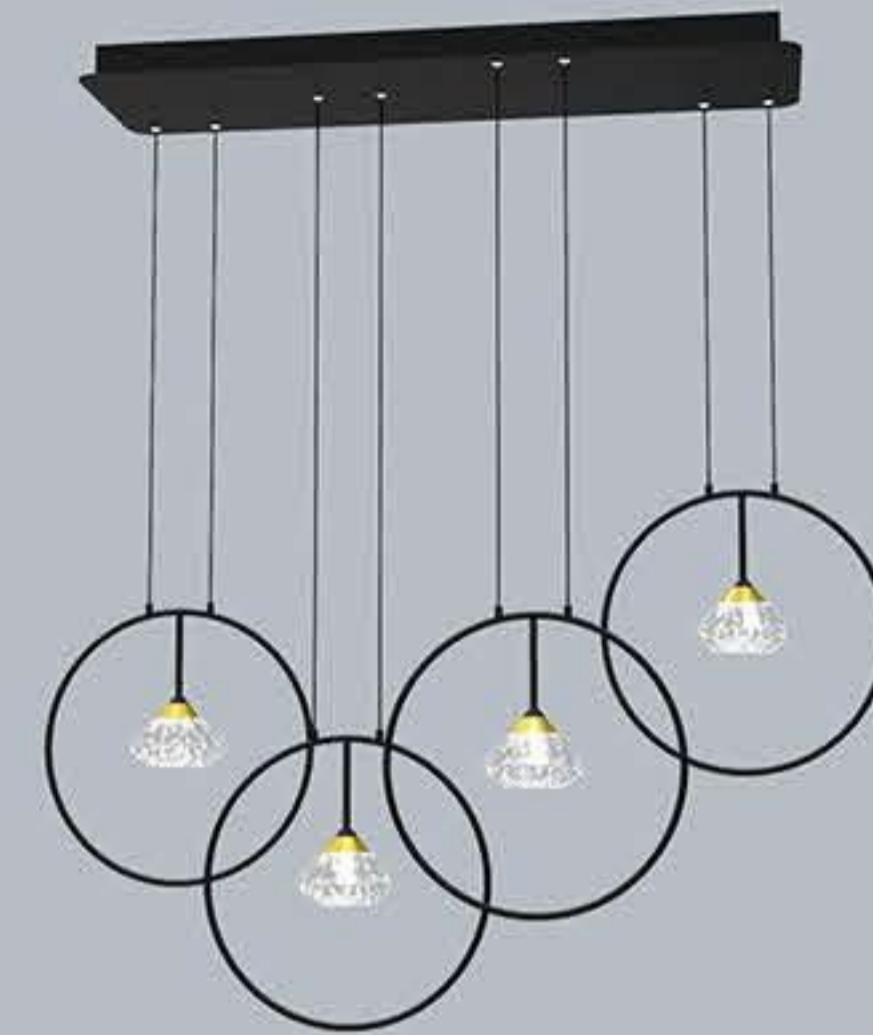

MA05317CE-004
power : LED 12W 3000K size : L877 W290 H1500mm
colour : black+gold material : iron+aluminum+Acrylic