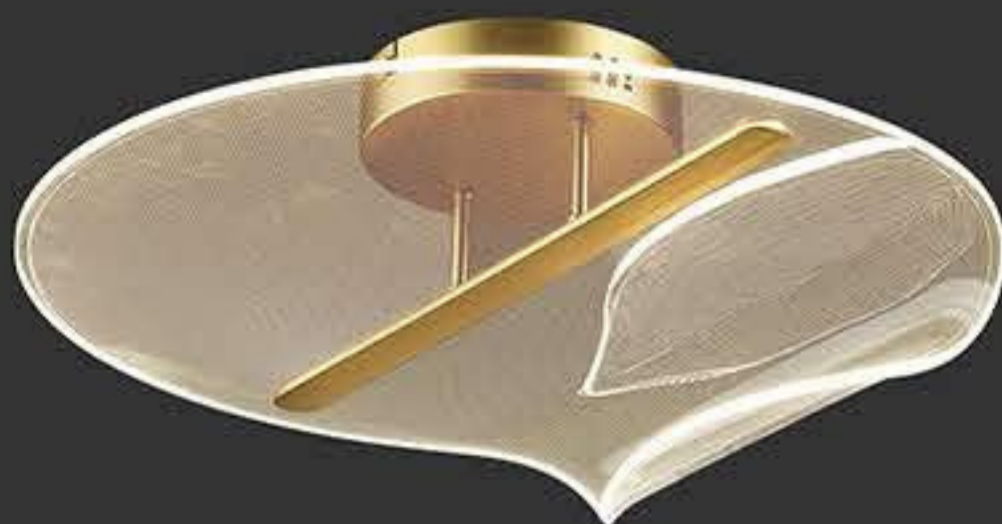

MA05656CA-001

power : LED 20W 3000K size : Φ420 H170mm
colour : gold material : iron+aluminum+Acrylic