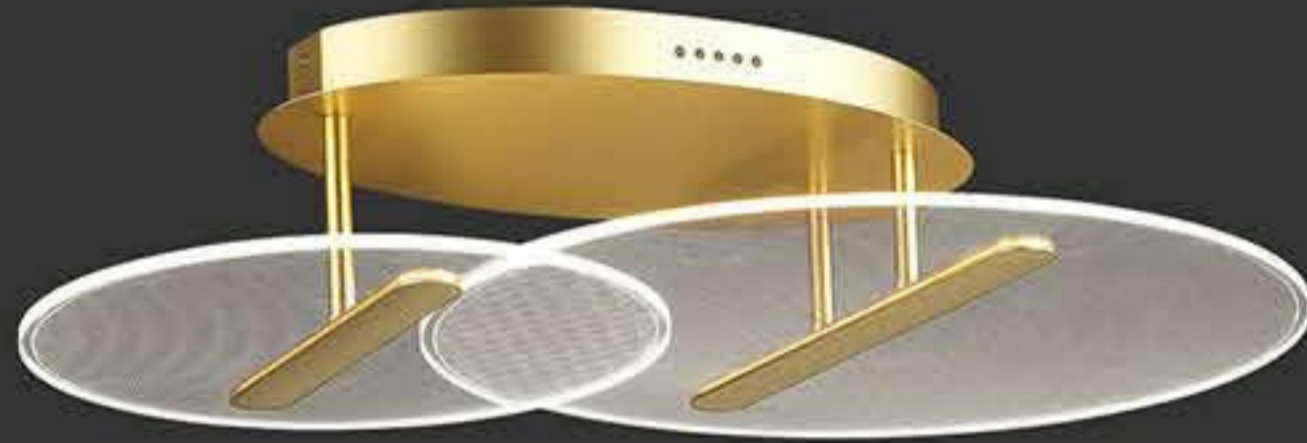

MA05653C-002
power : LED 35W 3000K size : L632 W420 H114mm
colour : gold material : iron+aluminum+Acrylic