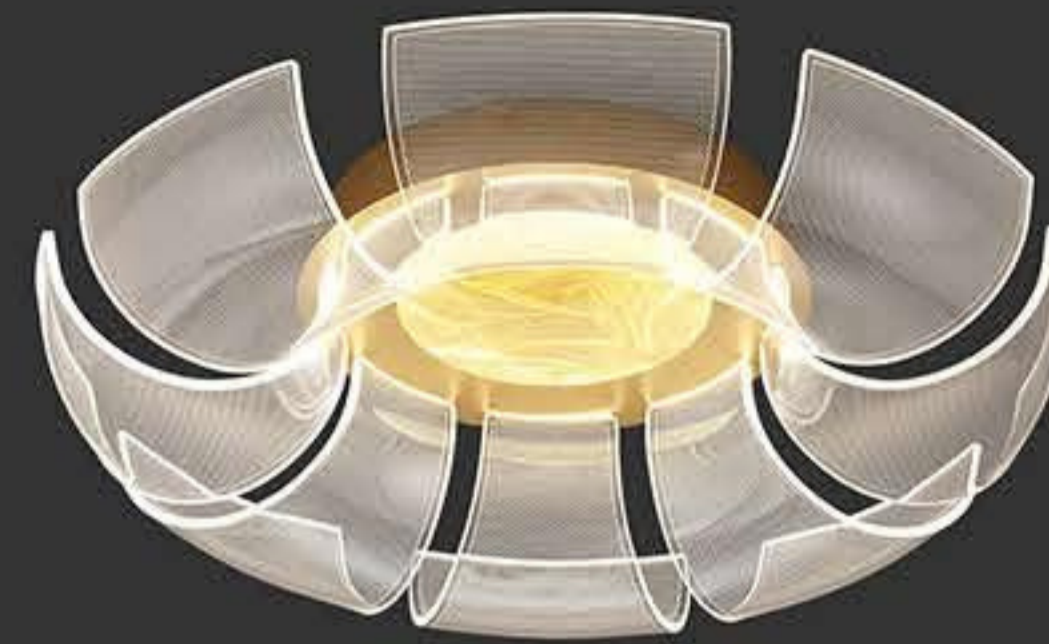

MA05746C-008
power : LED 57W 3000K size : Φ 565 H140mm
colour : gold material : iron+Acrylic