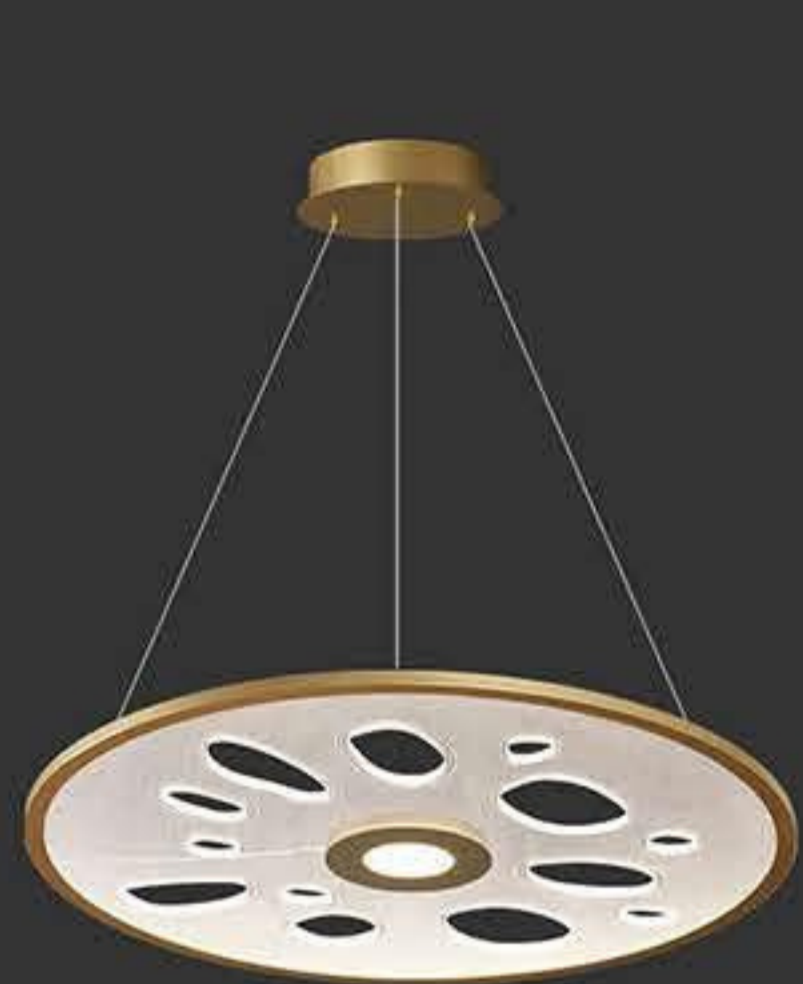

MA05666P-001
power : LED 53W 3000K   size : Φ 600 H1500mm
colour : gold   material : aluminum+iron+Acrylic