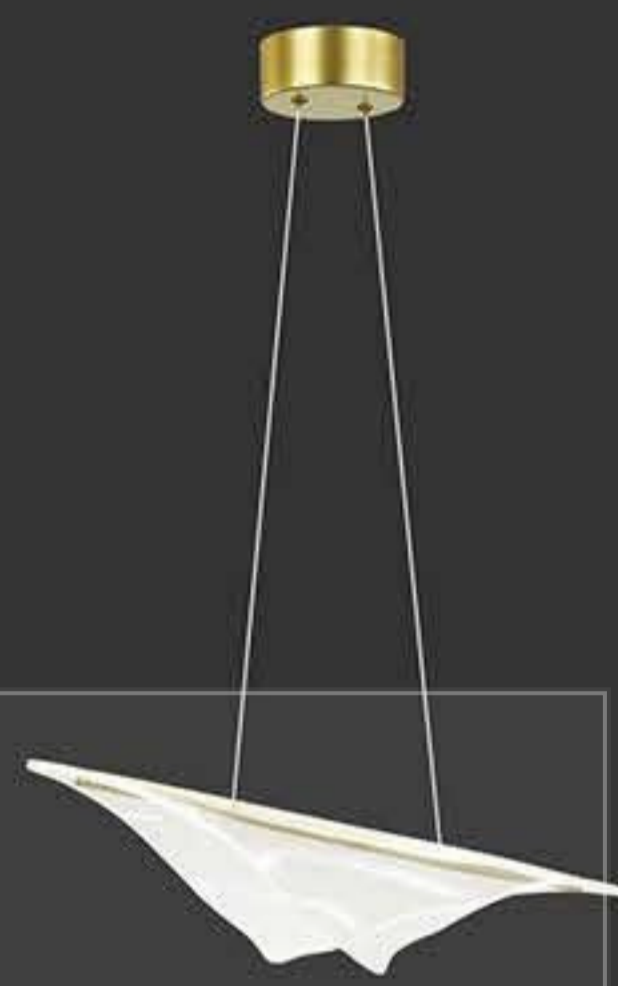

MA05528C-001

power : LED 19W 3000K size : L580 W110 H1500mm
colour : gold material : iron+aluminum+Acrylic