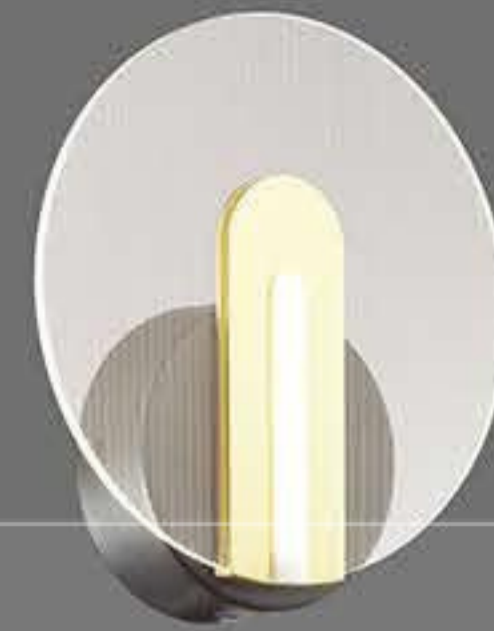

MA05624W-001
power : LED 8W 3000K size : Φ 200 H295mm
colour : gold+grey material : aluminum+iron+Acrylic

MA05454W-001
power : LED 7W 3000K   size : L200 W200 H50mm
colour : gold+black   material : iron+Acrylic