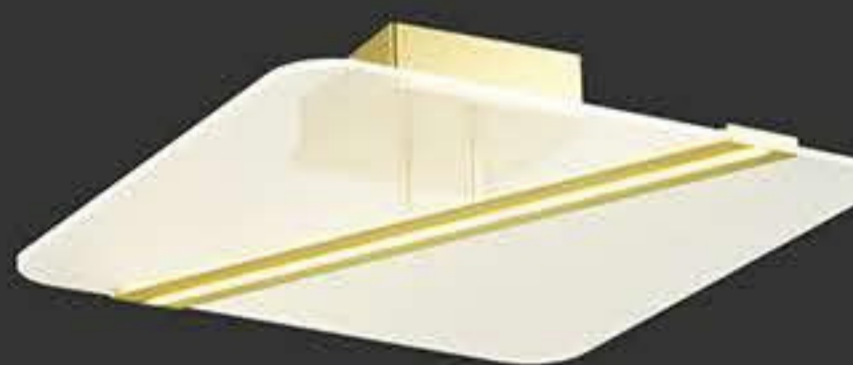

MA05452CB-001
power : LED 33W 3000K size : L500 W500 H115mm
colour : gold material : iron+aluminum+Acrylic