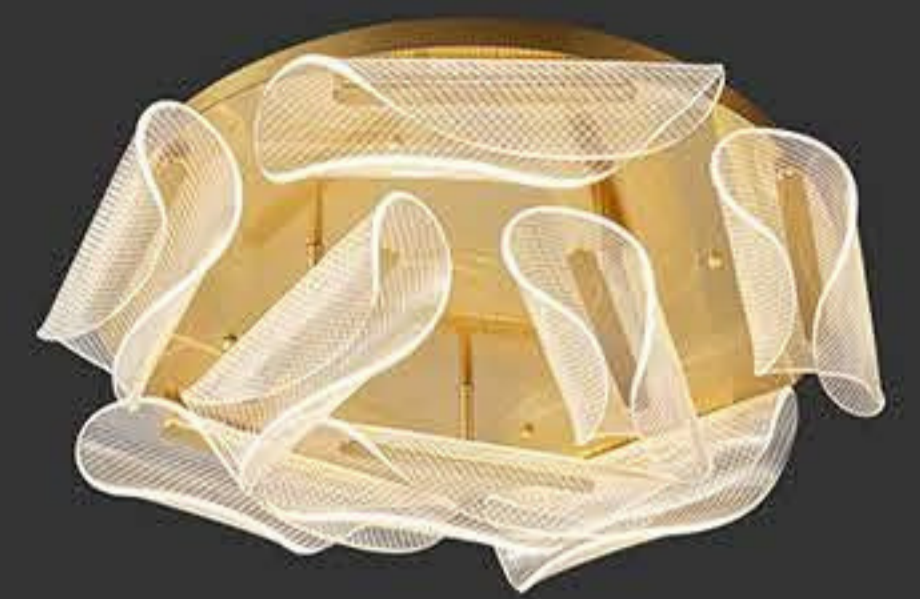

MK5619C-008
power : LED 96W 3000K size : Φ 700 H180mm
colour : gold material : istainless steel+aluminum+Acrylic