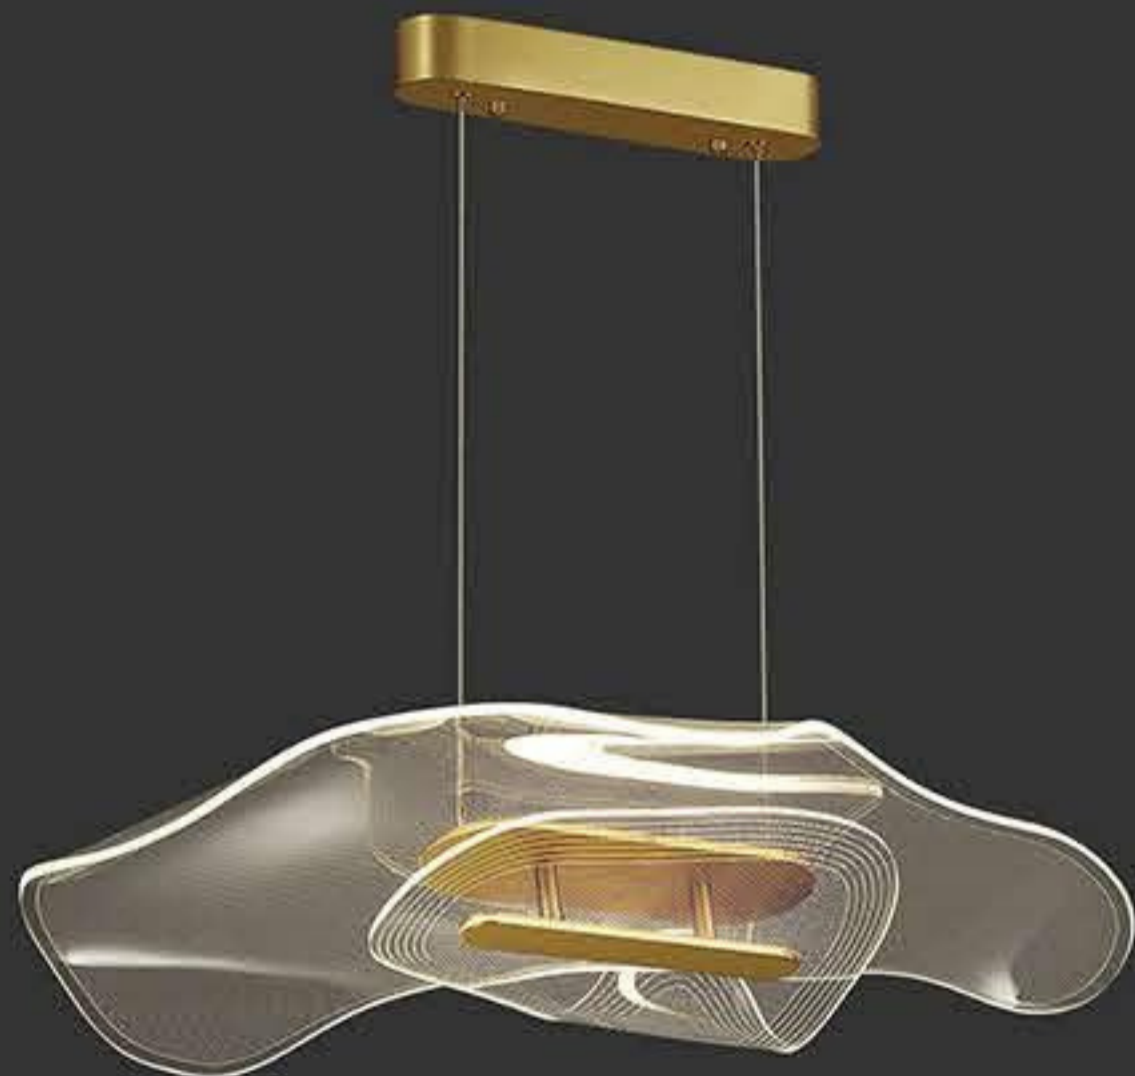

MA05700P-001

power : LED 30W 3000K size : L680 W480 H1500mm
colour : gold material : iron+aluminum+Acrylic