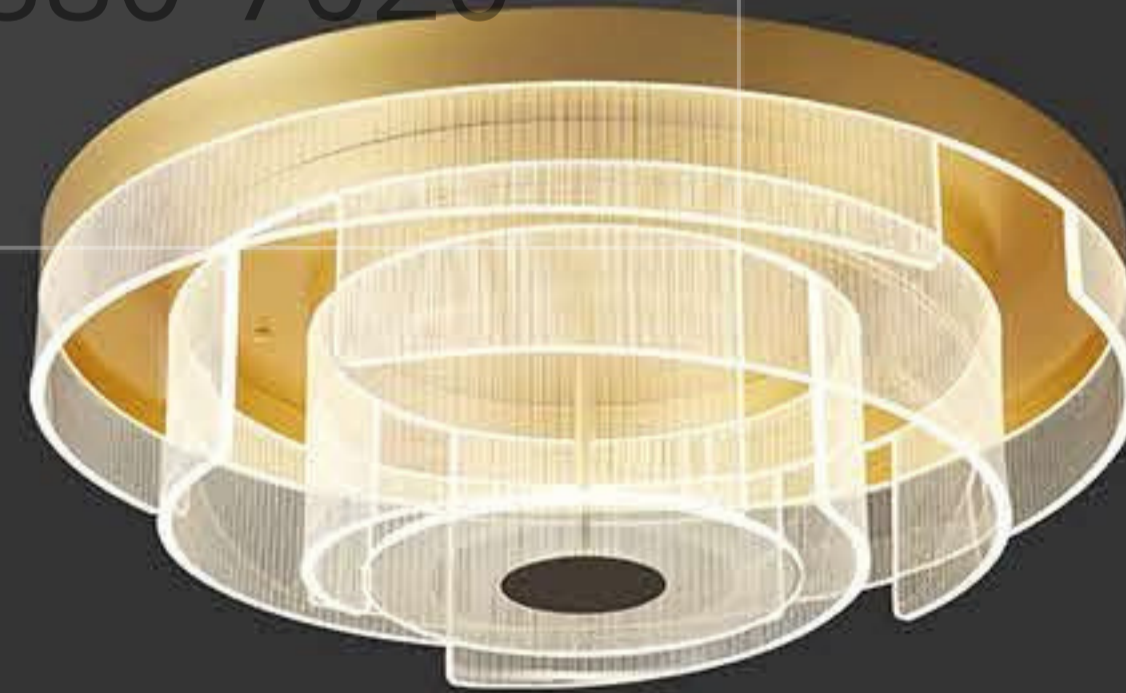

+86 186-8880-7020

MA05758C-001  
power : LED 40W 3000K size :  $\Phi$ 400 H150mm  
colour : gold material : aluminum+iron+Acrylic

MA05758C-002  
power : LED 96W 3000K size :  $\Phi$ 600 H225mm  
colour : gold material : aluminum+iron+Acrylic