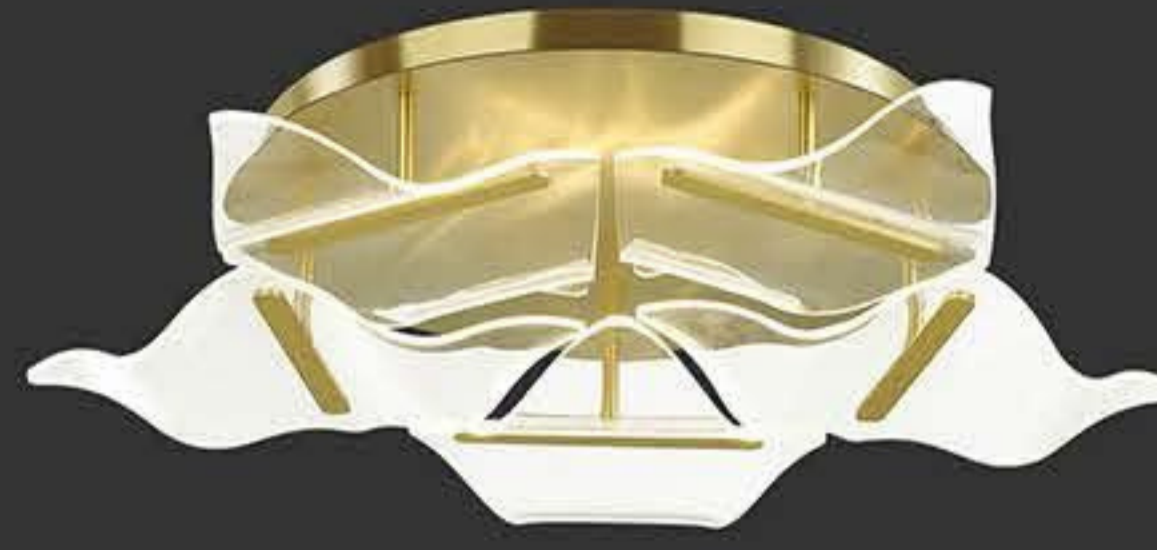

MA05523C-005
power : LED 57W 3000K size : Φ800 H136mm
colour : gold material : iron+aluminum+istainless steel+Acrylic