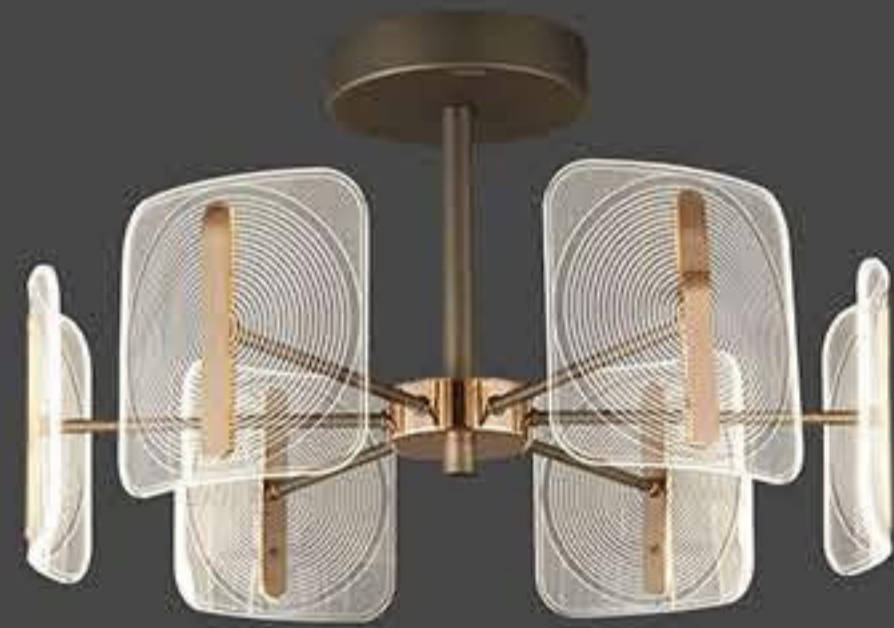

MA05622C-006

power : LED 48W 3000K size : Φ580 H350mm
colour : gold+coffee material : iron+aluminum+Acrylic