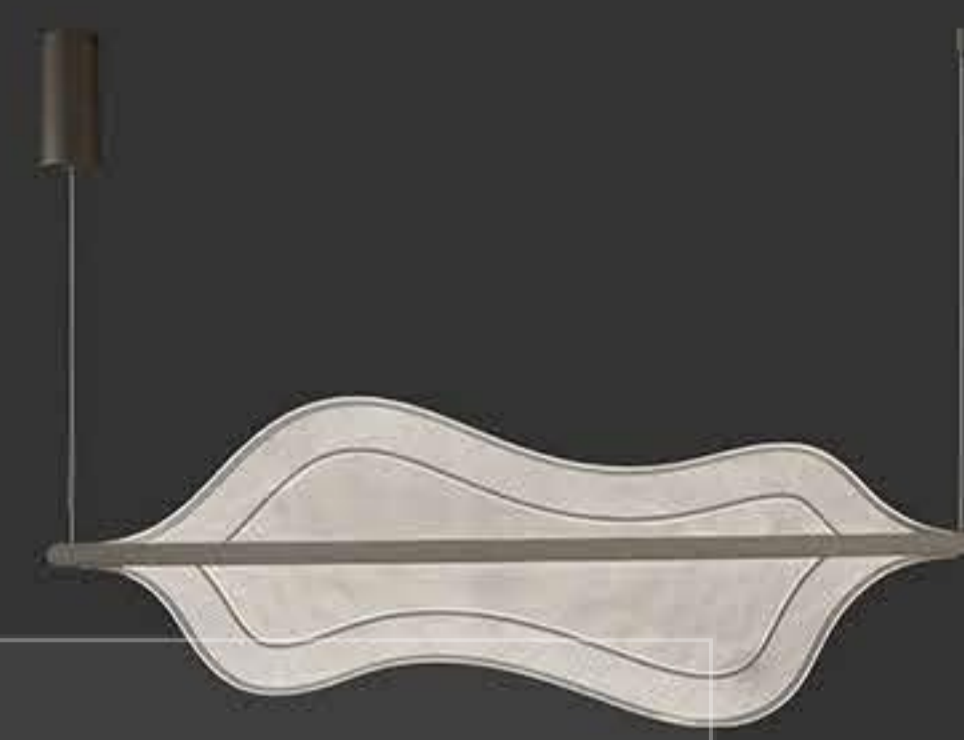

MA05636P-001
power : LED 30W 3000K   size : L850 W20 H1500mm
colour : coffee   material : aluminum+iron+Acrylic