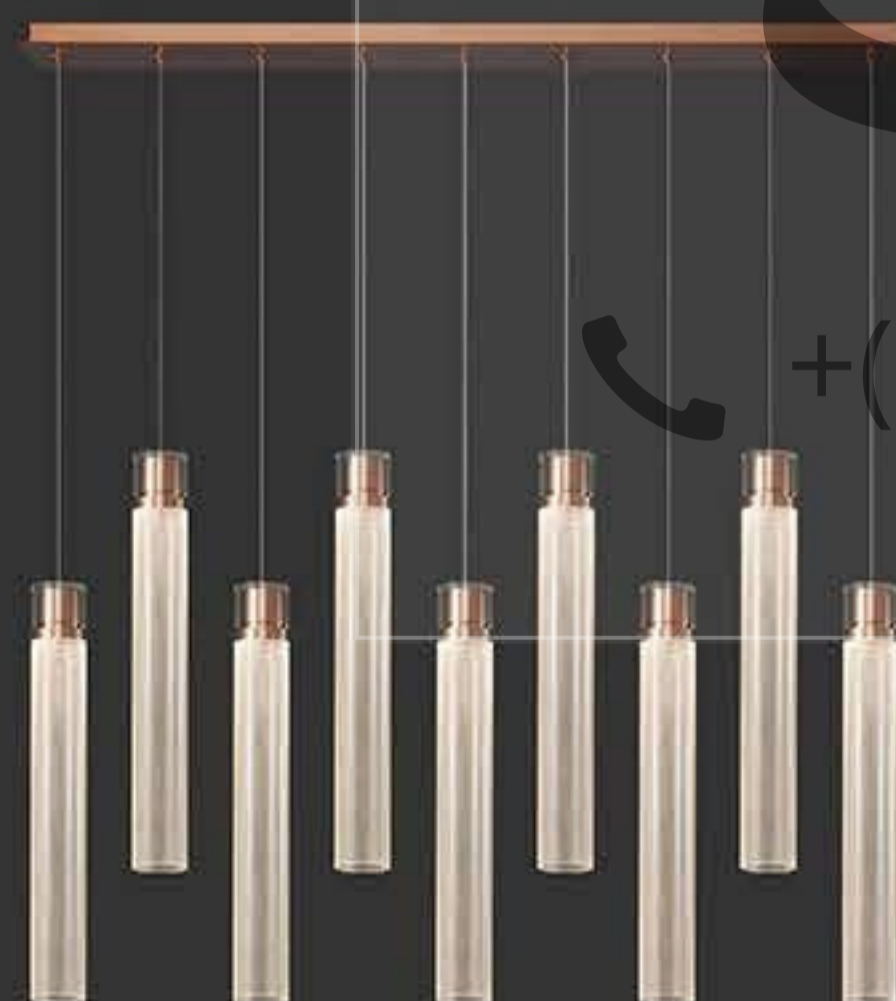

MA05573CA-009

power : LED 72W 3000K size : L1050 W250 H1500mm
colour : gold material : aluminum+stainless steel+Acrylic