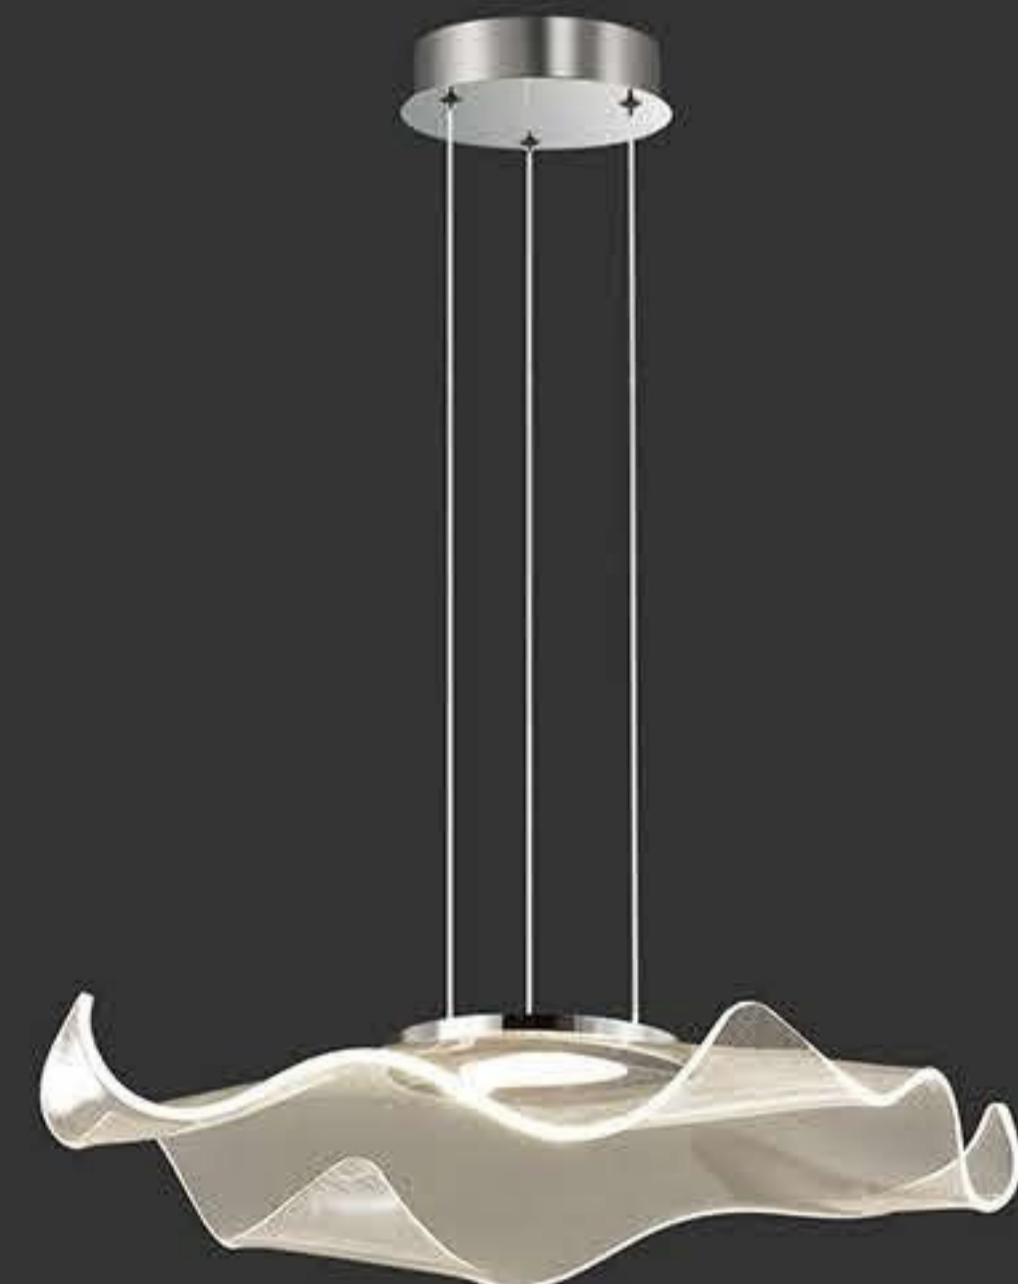

MA05450C-001FD
power : LED 30W 3000K size : L500 W500 H1500mm
colour : Chrome material : iron+aluminum+Acrylic

+ (86) 186-8880-7020