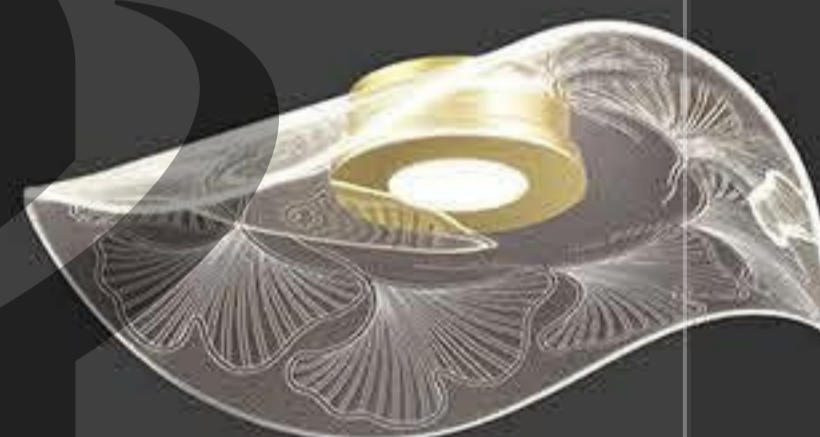

+ (86) 186-8880-7020

MA05640C-001

power : LED 30W 3000K size :  $\Phi$ 460 H135mm  
colour : gold material : iron+aluminum+Acrylic

MA05641C-001

power : LED 30W 3000K size :  $\Phi$ 600 H153mm  
colour : gold material : iron+aluminum+Acrylic