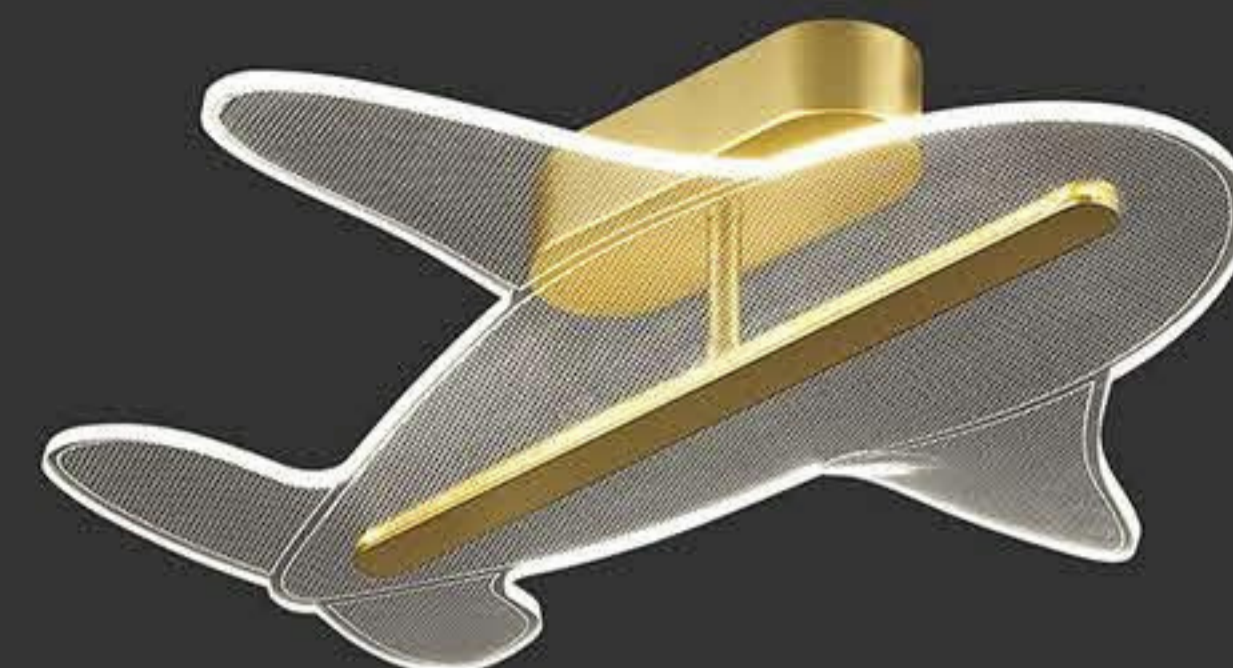

MA05660C-001
power : LED 21W 3000K   size : L420 W420 H113mm
colour : gold   material : iron+aluminum+Acrylic