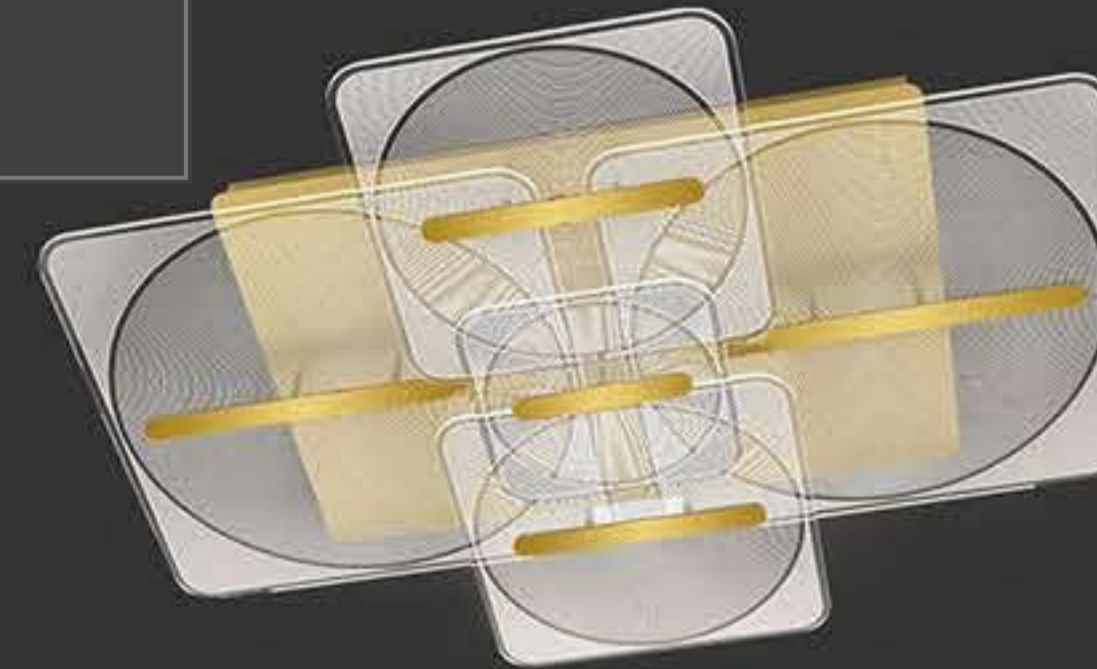

MA05655C-005
power : LED 120W 3000K size : L1220 W890 H175mm
colour : gold material : iron+aluminum+Acrylic

+(86) 186-8880-7020