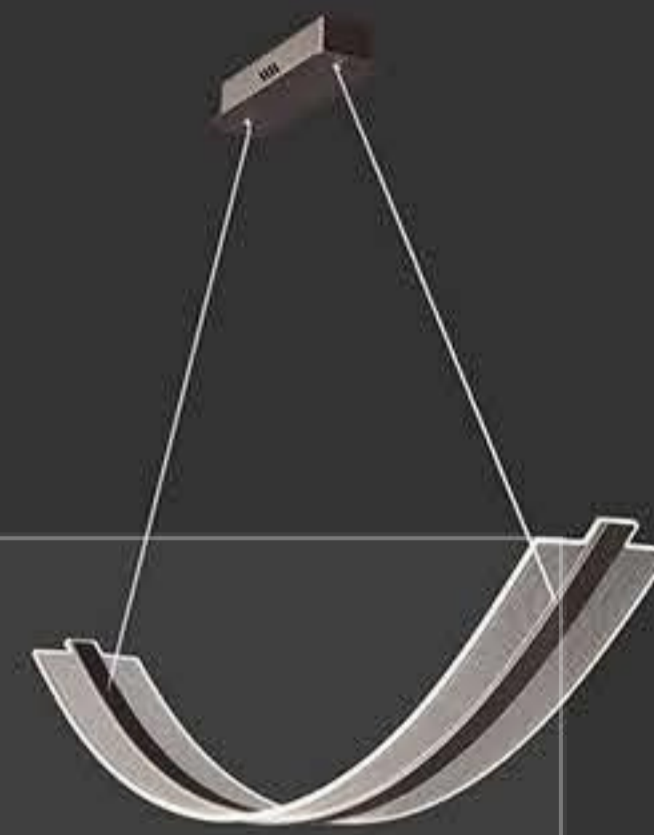

+(86) 186-8880-7020

MA05728P-001

power : LED 16W 3500K size : L1100 W145 H1500mm  
colour : coffee material : iron+aluminum+Acrylic

MA05728P-002

power : LED 28W 3500K size : L1100 W500 H1500mm  
colour : coffee material : iron+aluminum+Acrylic