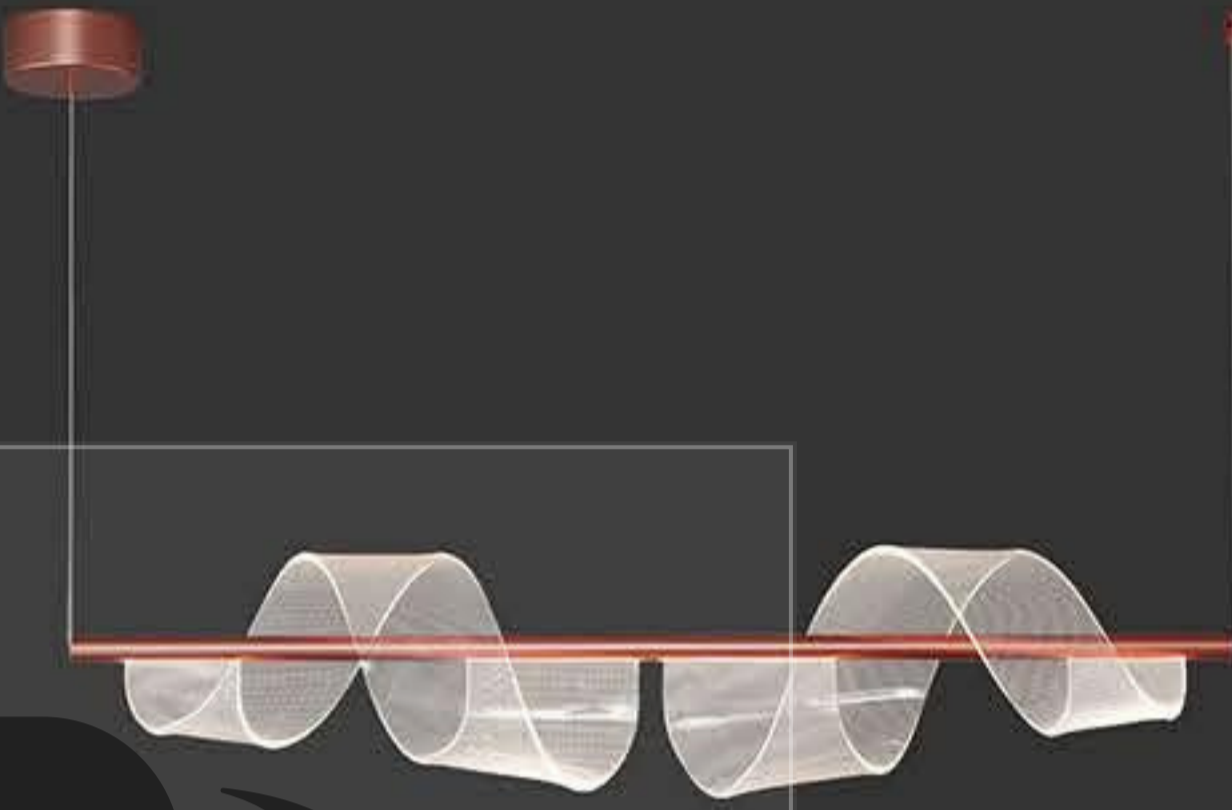

MA05567CA-024  
power : LED 78W 3000K size : Φ800 H2500mm  
colour : Goden Red material : istainless steel+aluminum+Acrylic

+ (86) 186-8880-7020

MA05567CA-006  
power : LED 20W 3000K size : L965 W65 H1500mm  
colour : Goden Red material : istainless steel+aluminum+Acrylic