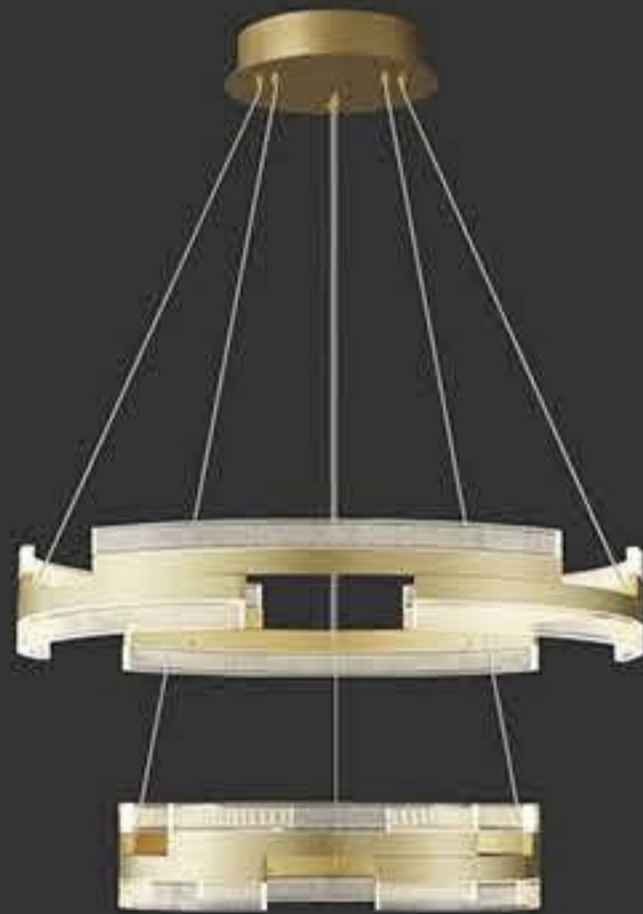

MA05672P-002 ($\Phi 600+\Phi 400$)
power : LED 108W 3000K size : $\Phi 600$ H1500mm
colour : gold material : iron+aluminum+Acrylic