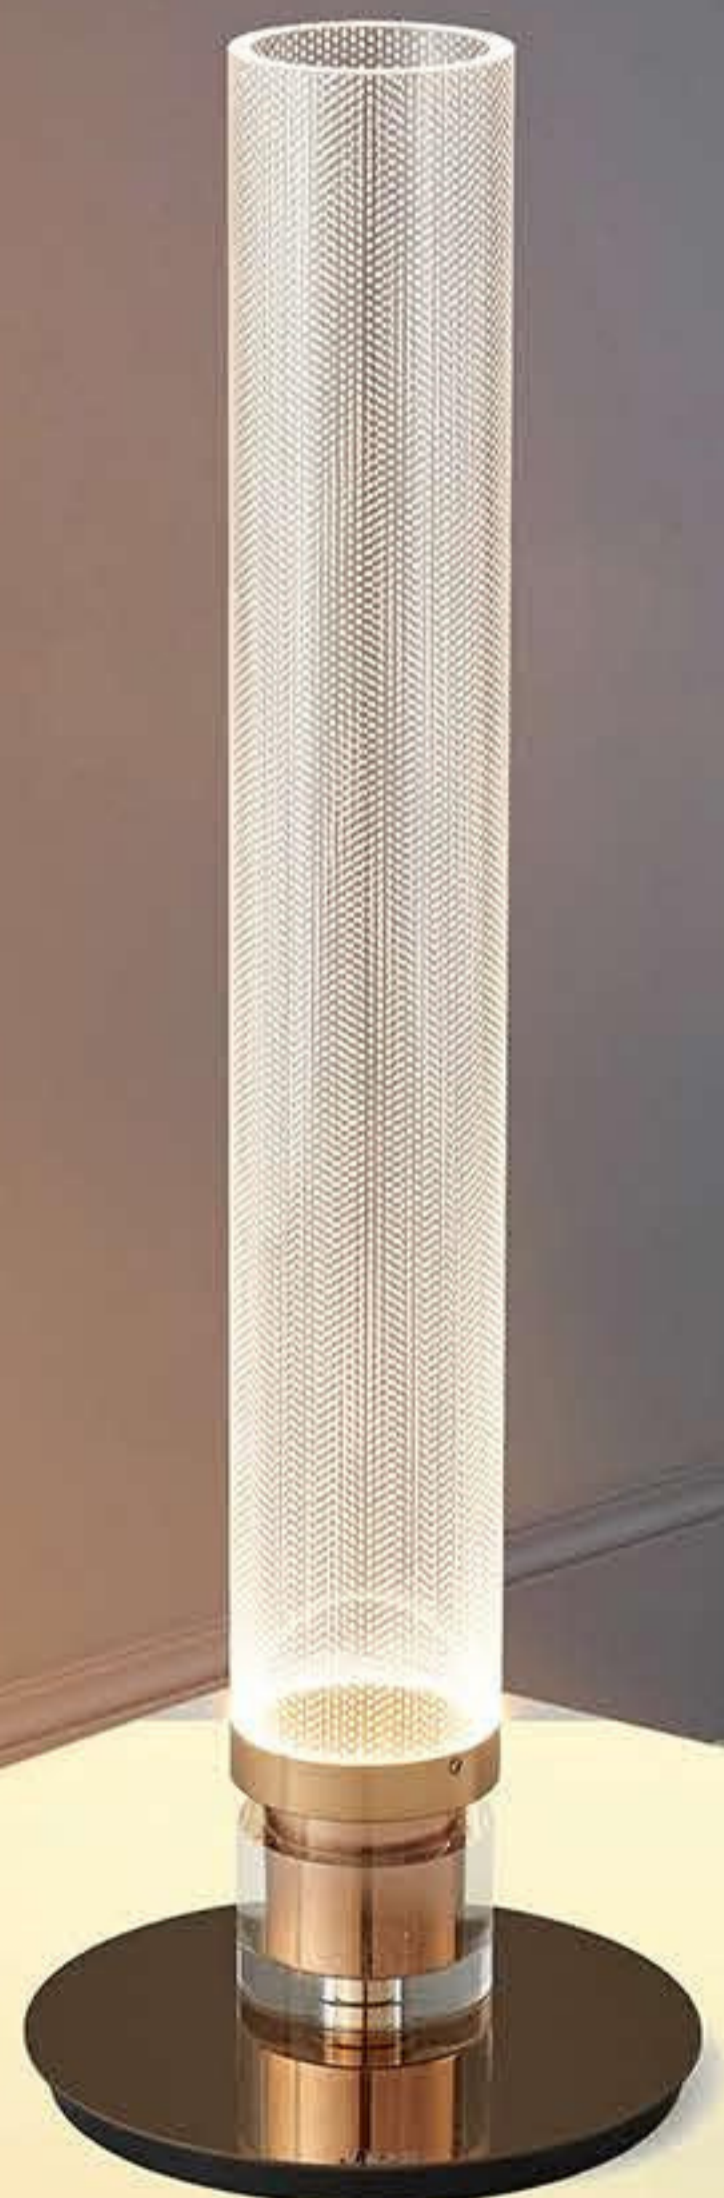

MA05573TA-001
power : LED 10W 3000K size : Φ 150 H459mm
colour : gold material : iron+aluminum+istainless steel+Acrylic

+ (86) 186-8880-7020