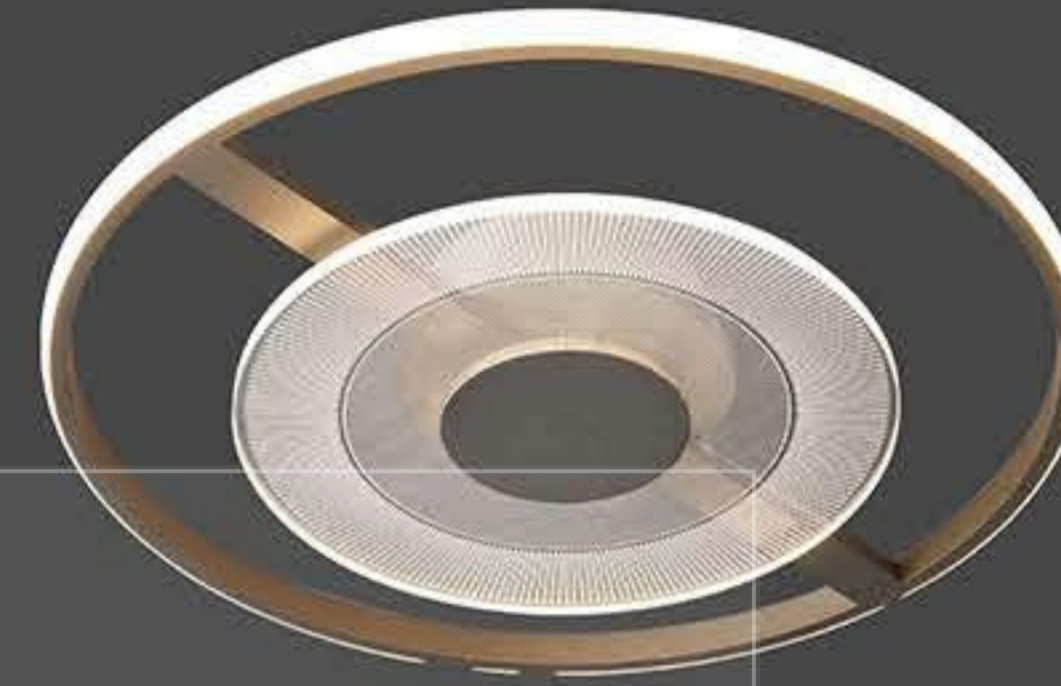

MA05755C-001

power : LED 43W 3000K   size : Φ 495 H80mm
colour : coffee   material : aluminum+iron+Acrylic

+ (86) 186-8880-7020