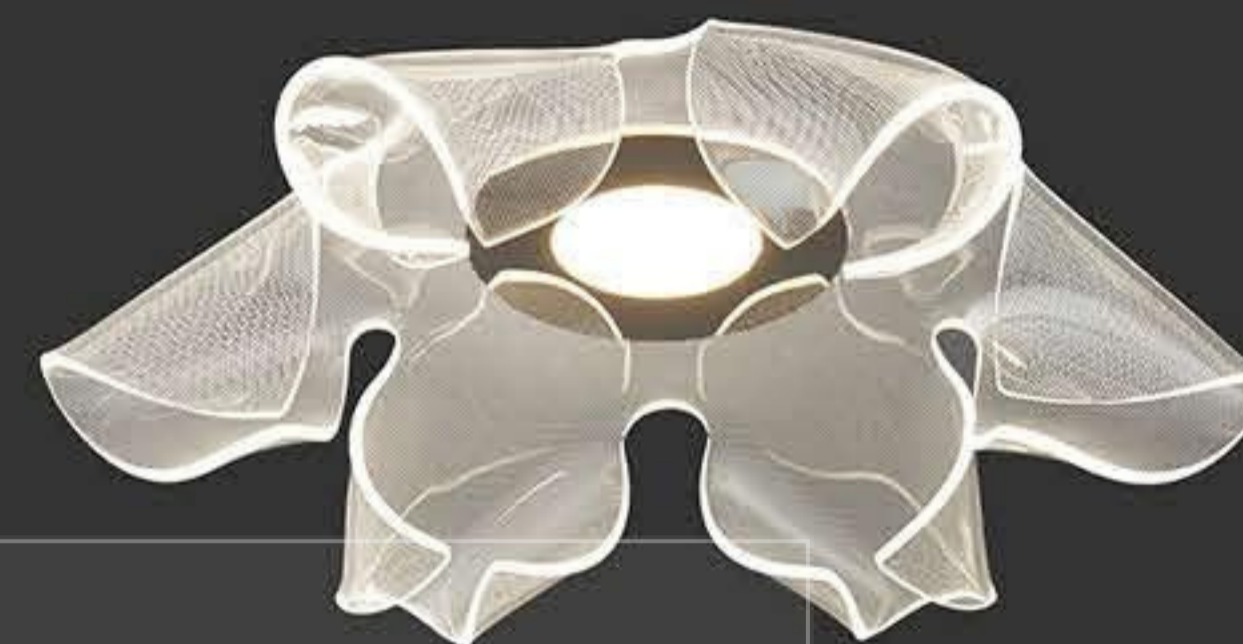

+ (86) 186-8880-7020

+ (86) 186-8880-7020

MA05476C-001FD  
power : LED 52W 3000K      size : L910 W100 H1500mm  
colour : gold      material : iron+aluminum+Acrylic

MA05530CA-001FD

power : LED 30W 3000K size :  $\Phi$ 560 H170mm