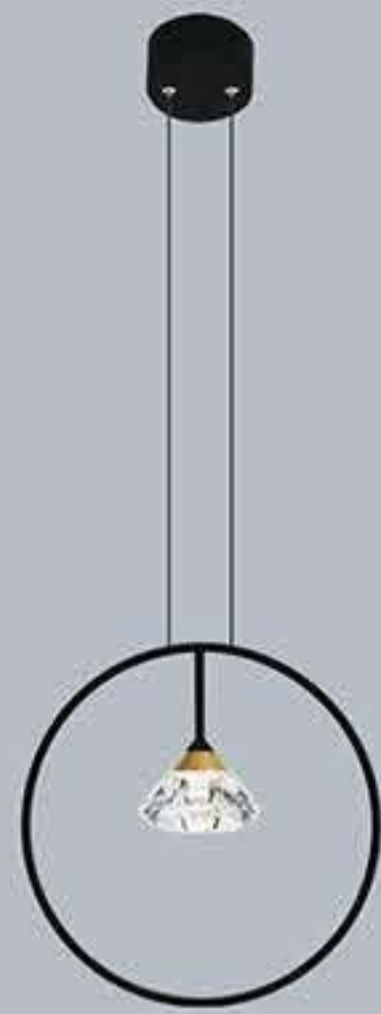

MA05317CE-001
power : LED 3W 3000K size : L350 W120 H1500mm
colour : black+gold material : iron+aluminum+Acrylic