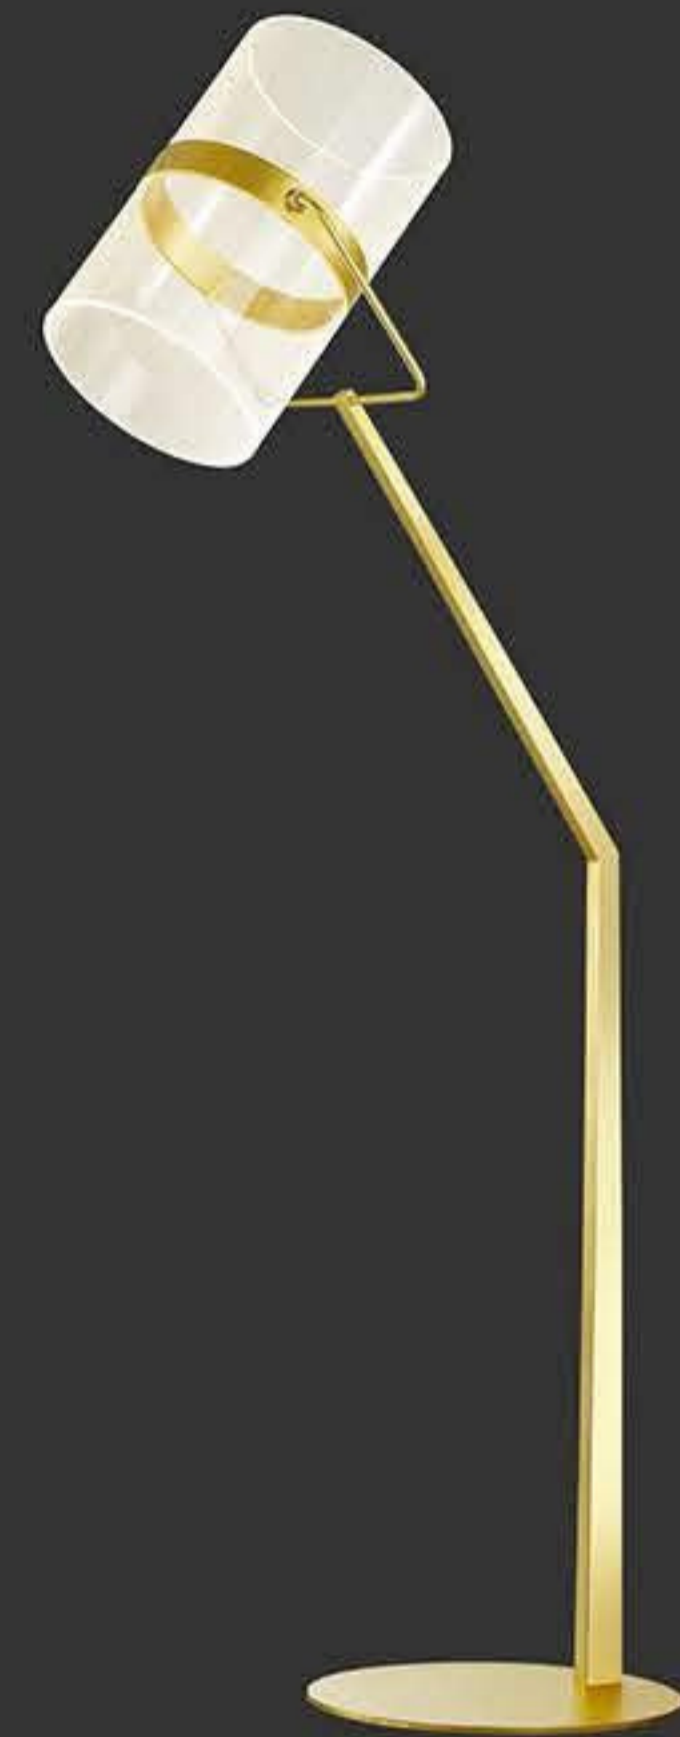

MA05546F-001
power : LED 30W 3000K   size : L712 W400 H1800mm
colour : gold   material : iron+Acrylic