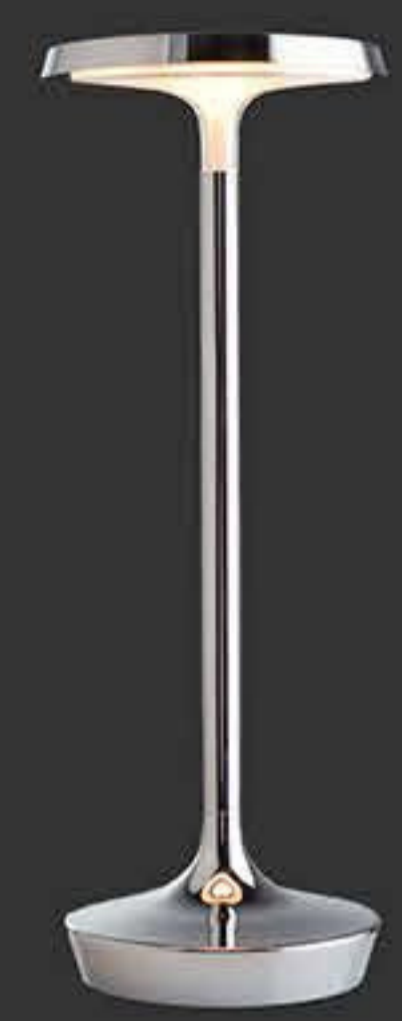

MA05733T-001CM-01
power : LED 7W 3000K size : Φ 140 H380mm
colour : Chrome material : iron+Acrylic