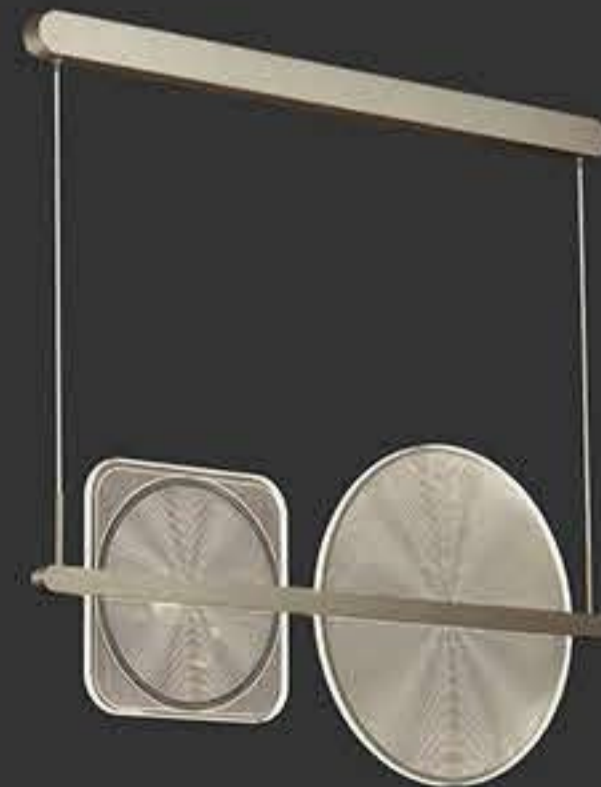

MA05618C-002A
power : LED 43W 3000K size : L910 W50 H1500mm
colour : coffee material : aluminum+iron+Acrylic