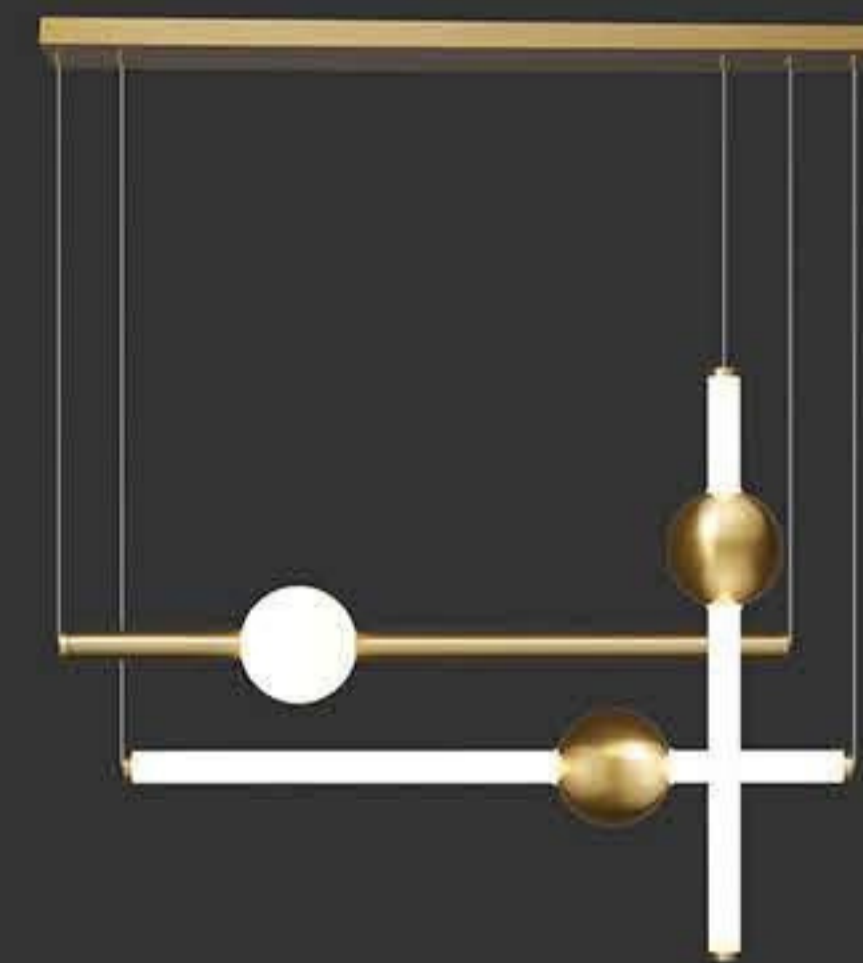

MA05468C-001 (Lamp size : H600mm)  
power : LED 10W 3000K size : Φ120 H1500mm  
colour : gold material : iron+aluminum+Acrylic

MA05481CA-003 (Lamp size : H900+900+900mm)  
power : LED 44W 3000K size : L1090 W120 H2000mm  
colour : gold material : iron+aluminum+Acrylic