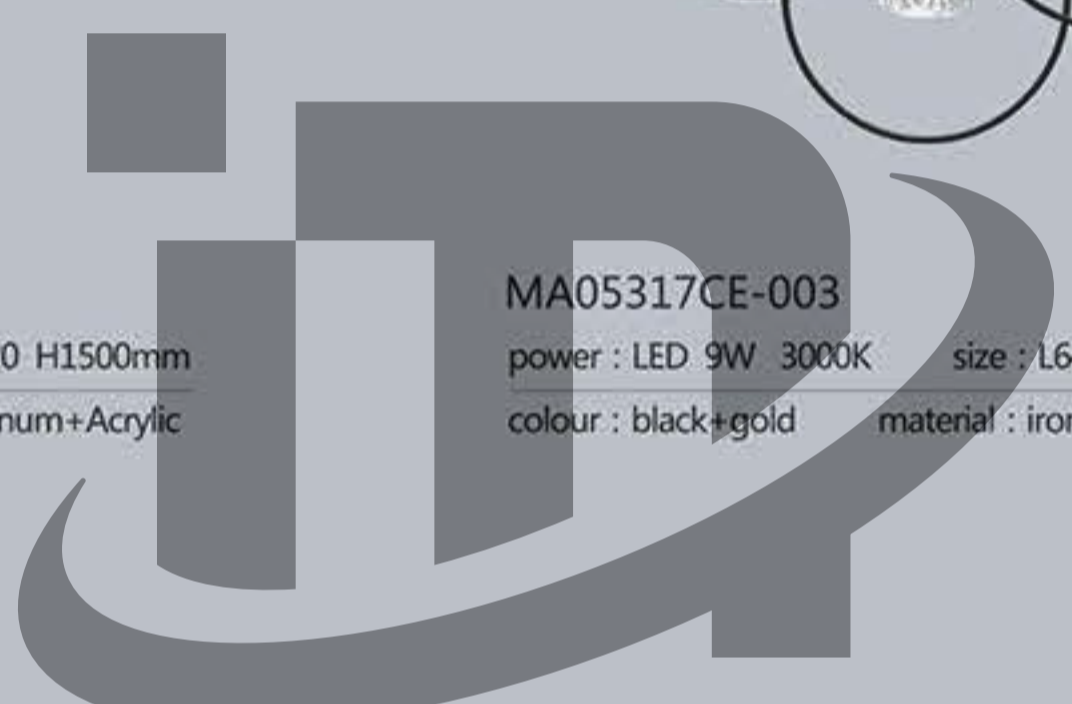

+ (86) 186-8880-7020