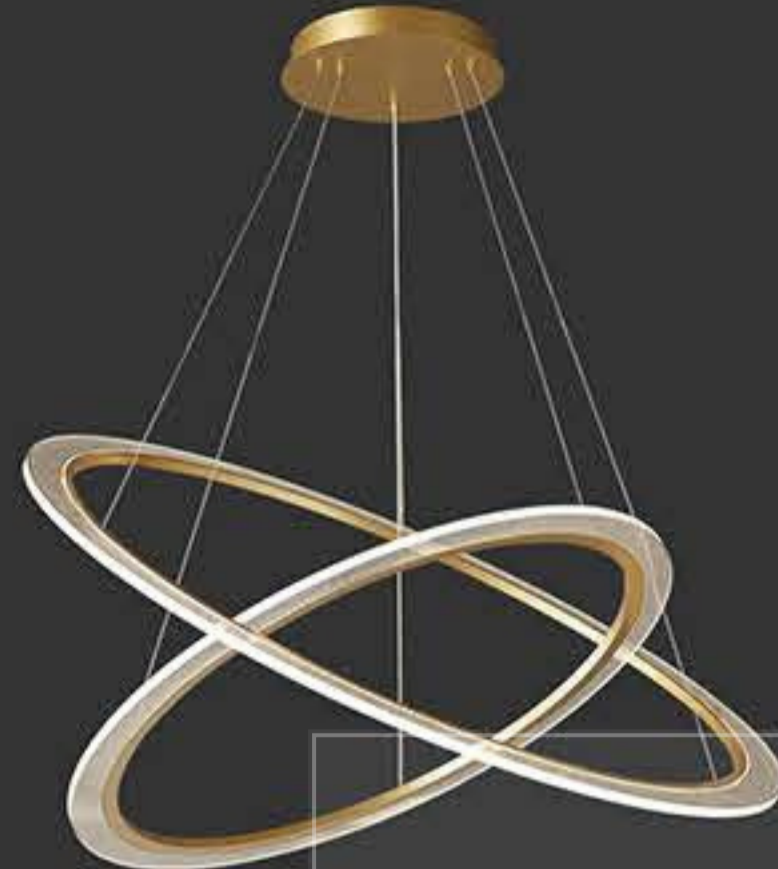

MA05629PA-002 (800+600)

power : LED 76W 3000K size : Φ800 H1500mm
colour : gold material : aluminum+iron+Acrylic