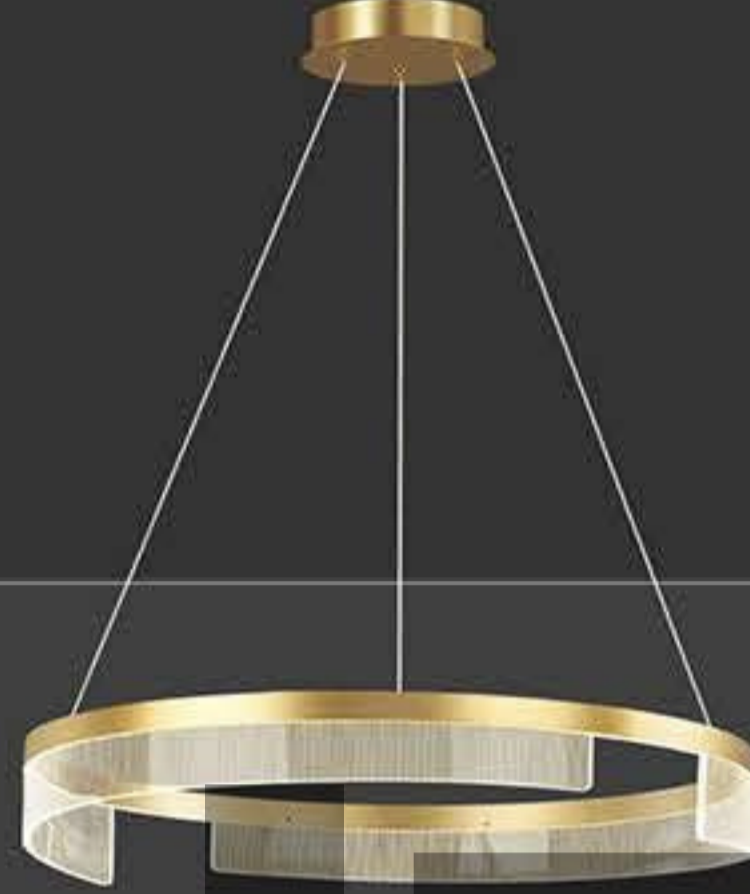

MA05676PB-001
power : LED 64W 3000K size : Φ808 H1500mm
colour : gold material : aluminum+iron+Acrylic