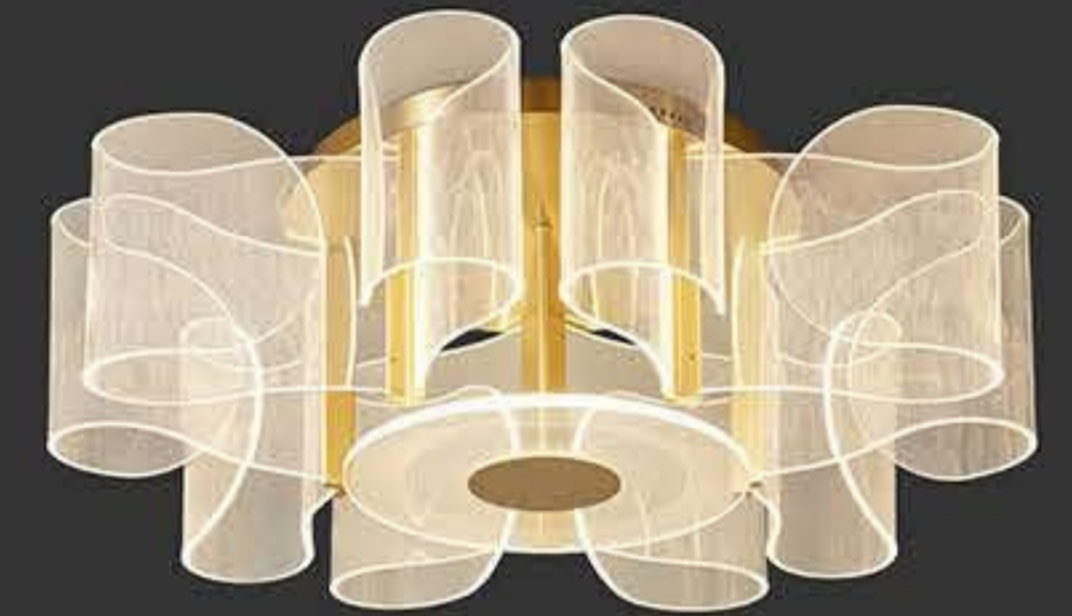

MA05540C-006

power : LED 38W 3000K size : Φ 610 H238mm

colour : gold material : aluminum+iron+Acrylic

MA05540C-010+1

power : LED 76W 3000K size : Φ 785 H260mm

colour : gold material : istainless steel+aluminum+Acrylic