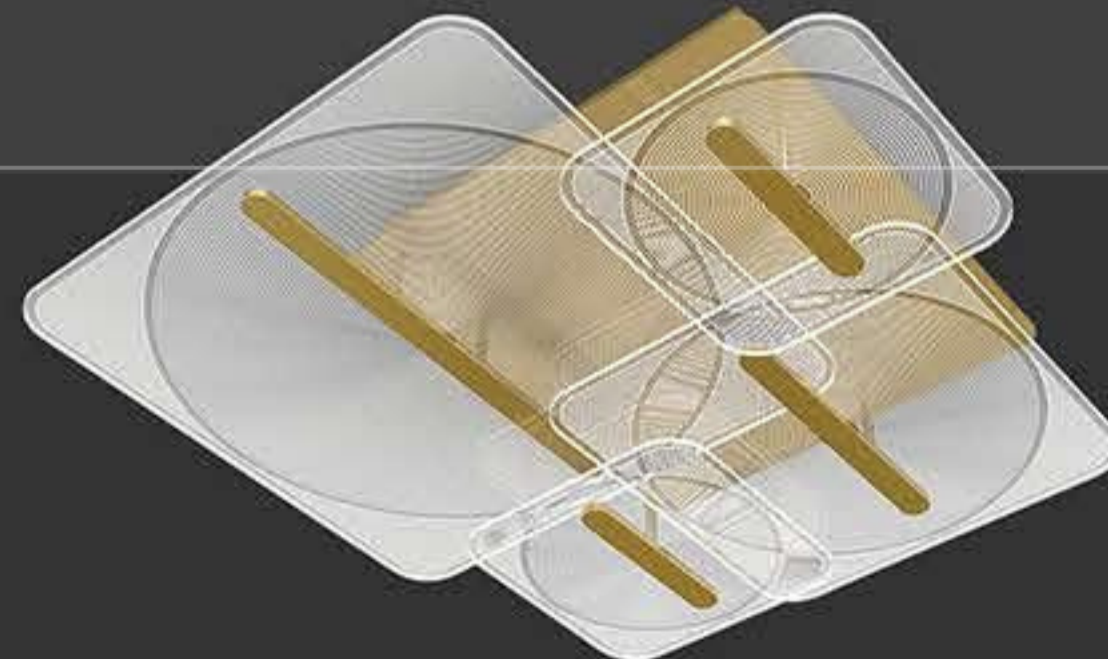

MA05655C-004
power : LED 87W 3000K size : L820 W814 H174mm
colour : gold material : iron+aluminum+Acrylic