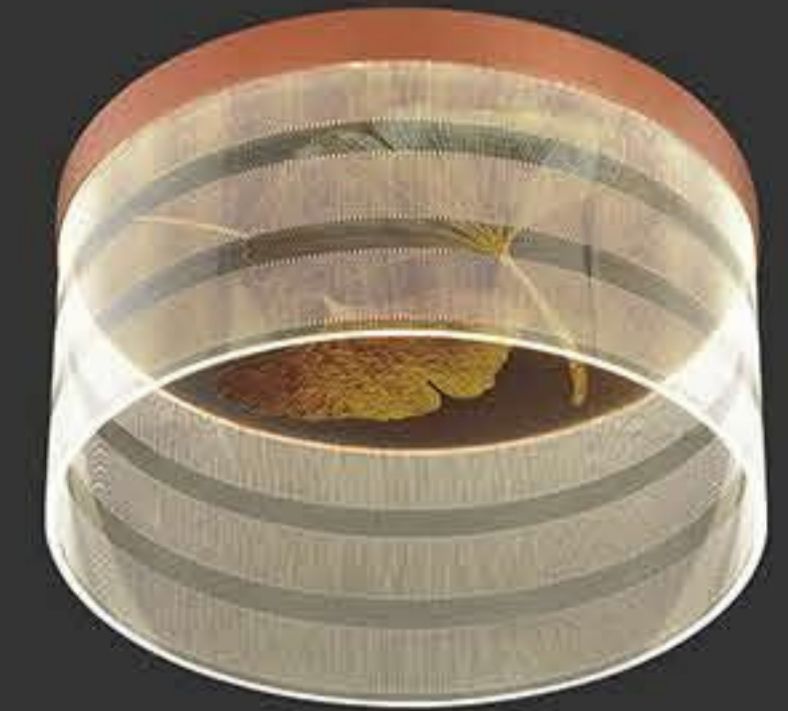

MA05564CA-001
power : LED 25W 3000K size : Φ400 H222mm
colour : Goden Red material : iron+Acrylic