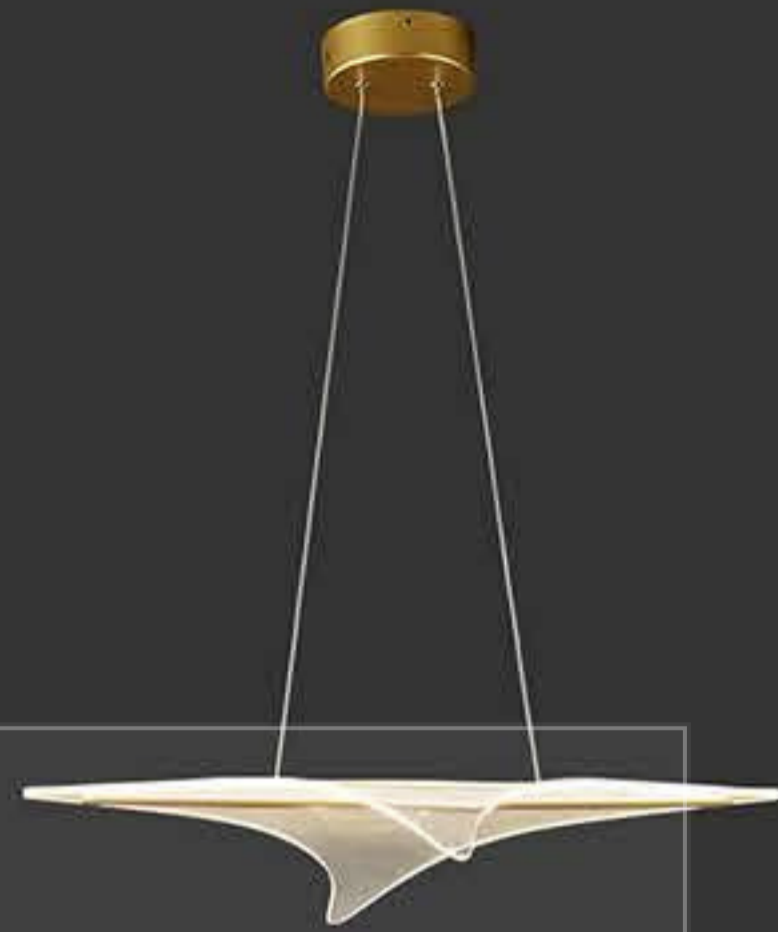

MA05529C-001
power : LED 19W 3000K size : L580 W290 H1500mm
colour : gold material : iron+aluminum+Acrylic