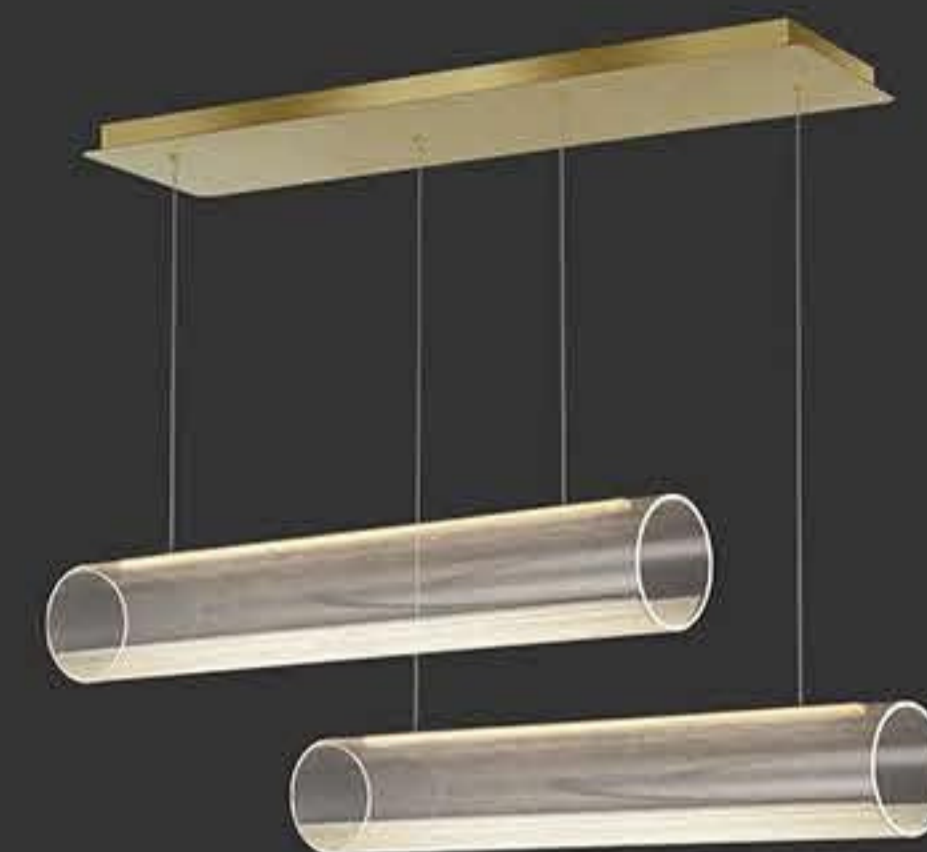

MA05562C-002
power : LED 60W 3000K size : L1290 W350 H1500mm
colour : gold material : iron+aluminum+Acrylic