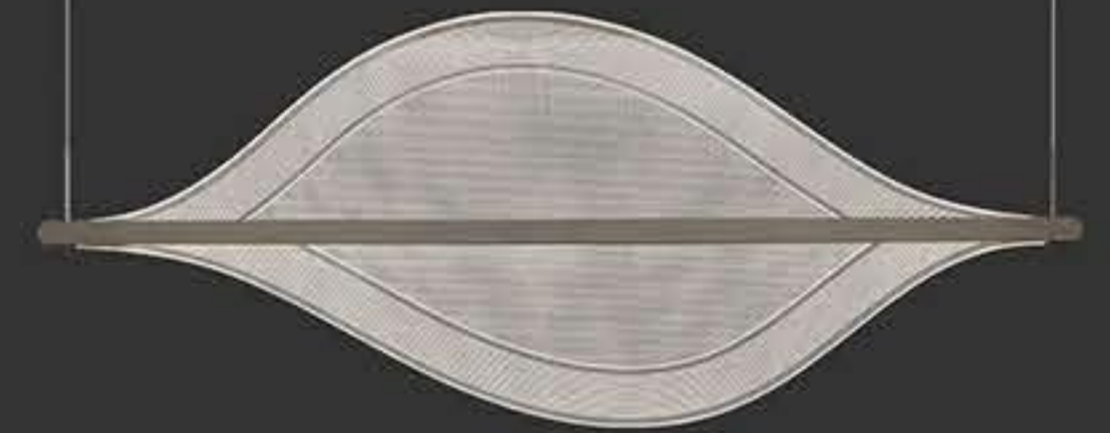

MA05637PA-001
power : LED 42W 3000K   size : L1250 W20 H1500mm
colour : coffee   material : aluminum+iron+Acrylic