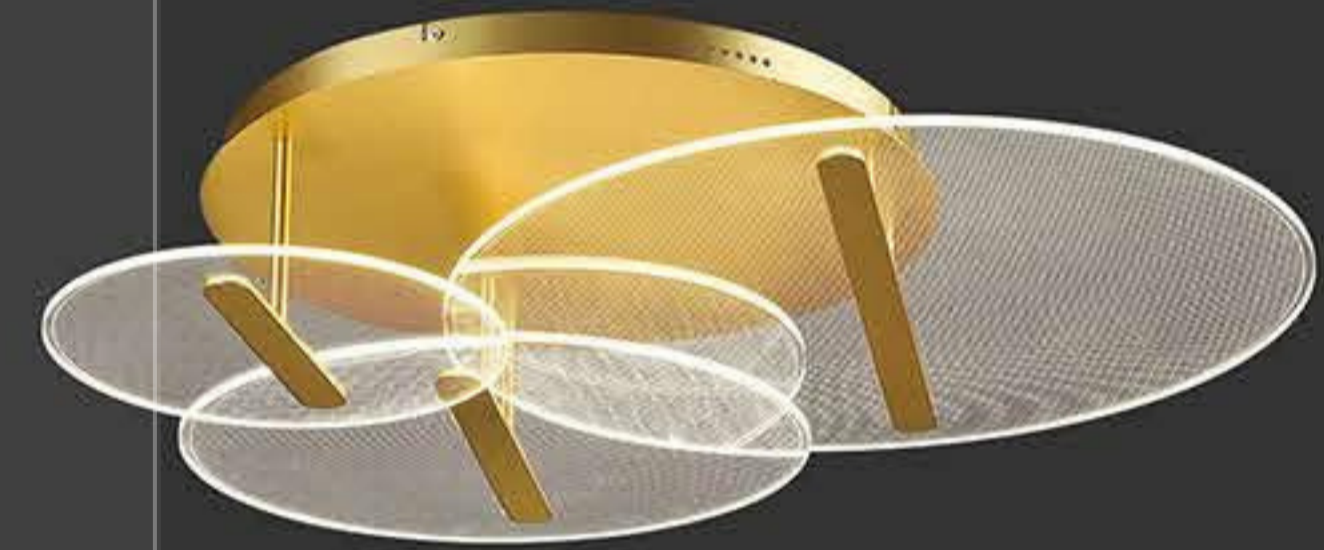

MA05653C-003
power : LED 67W 3000K size : L789 W632 H174mm
colour : gold material : iron+aluminum+Acrylic