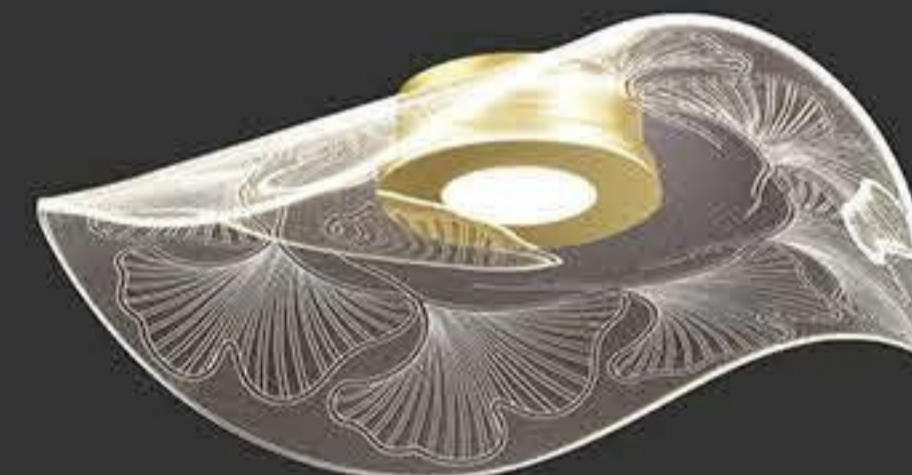

MA05641CB-001

power : LED 30W 3000K size : Φ 600 H153mm
colour : gold material : iron+aluminum+Acrylic