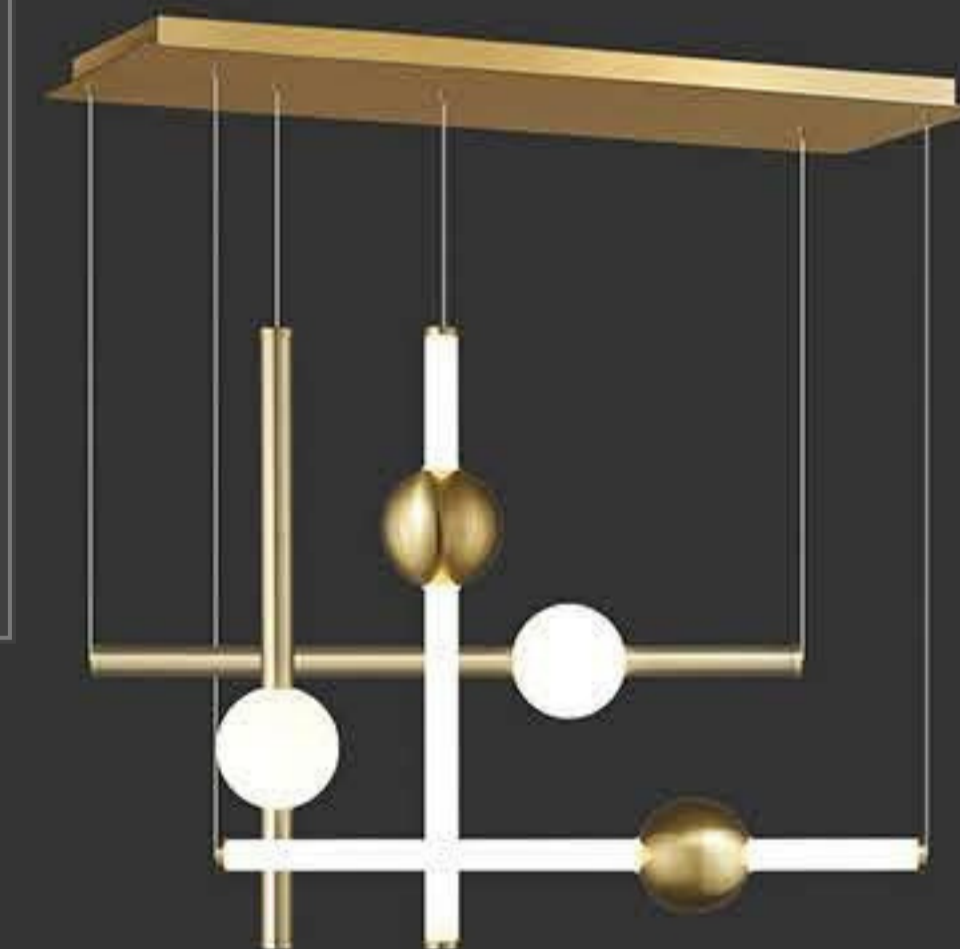

MA05481CA-004 (Lamp size : H600+600+900+900mm)
power : LED 57W 3000K size : L1165 W280 H2000mm
colour : gold material : iron+aluminum+Acrylic