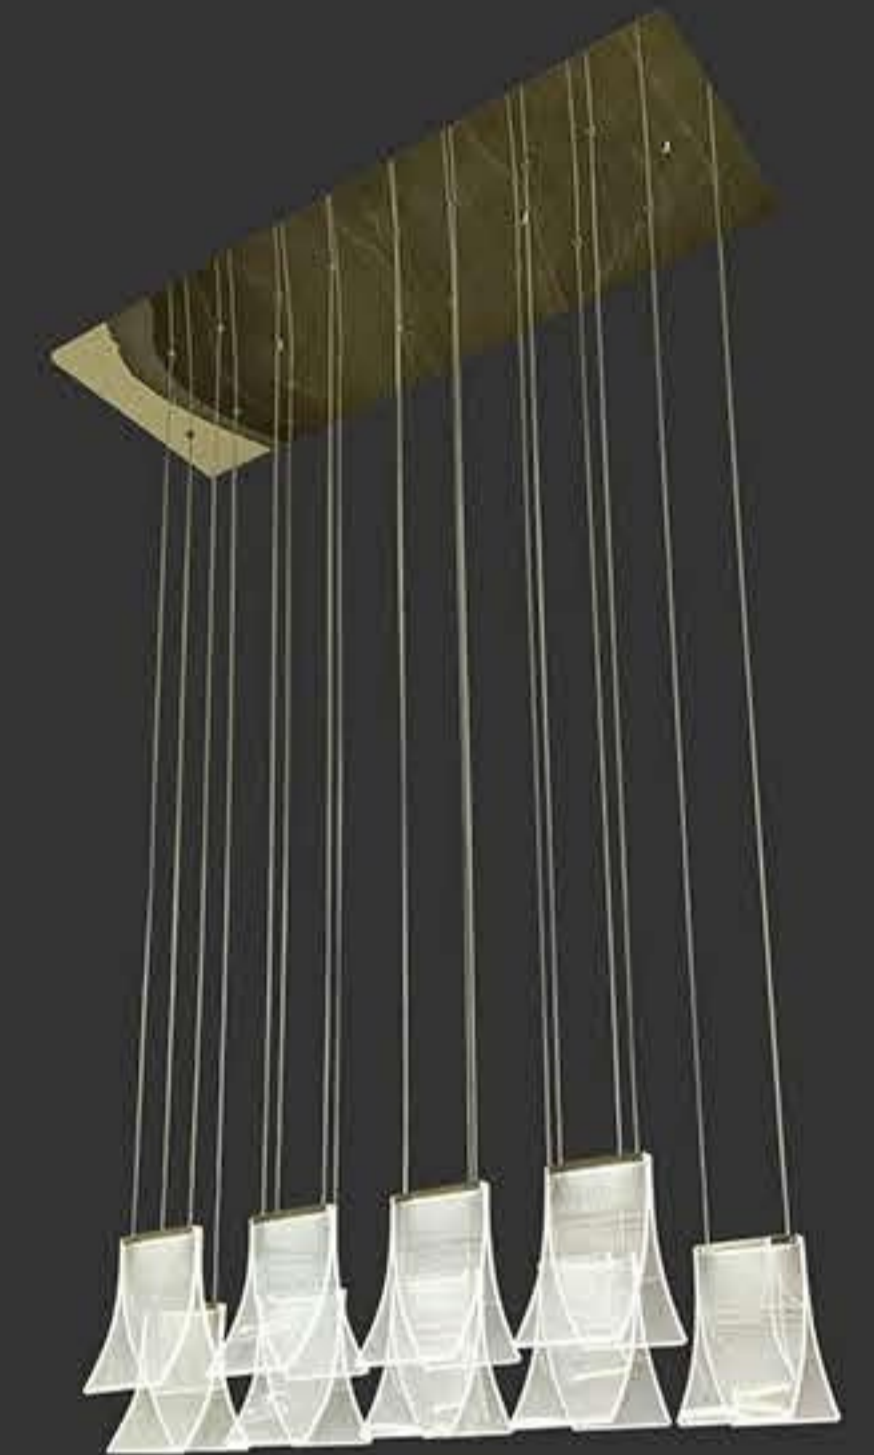

MA05643P-008

power : LED 240W 3000K size : Φ888 H2700mm  
colour : coffee material : iron+aluminum+Acrylic

+ (86) 186-8880-7020

MA05537CA-005

power : LED 32.5W 3000K size : L1200 W170 H1500mm  
colour : Chrome material : aluminum+stainless steel+Acrylic