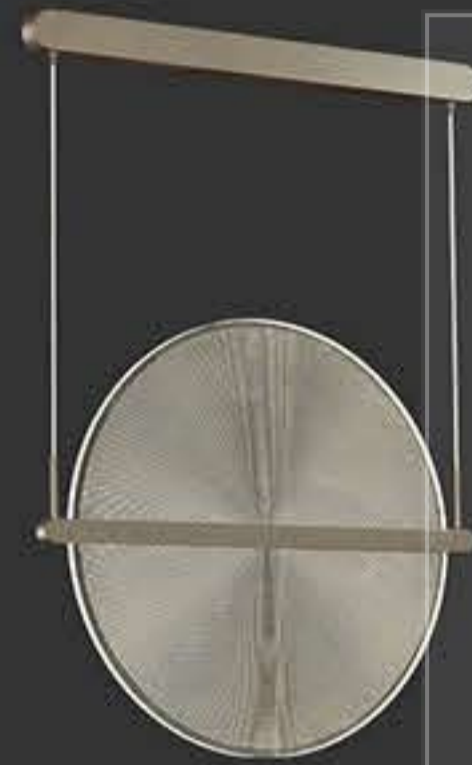

MA05618CB-001
power : LED 40W 3000K size : L674 W50 H1500mm
colour : coffee material : aluminum+iron+Acrylic