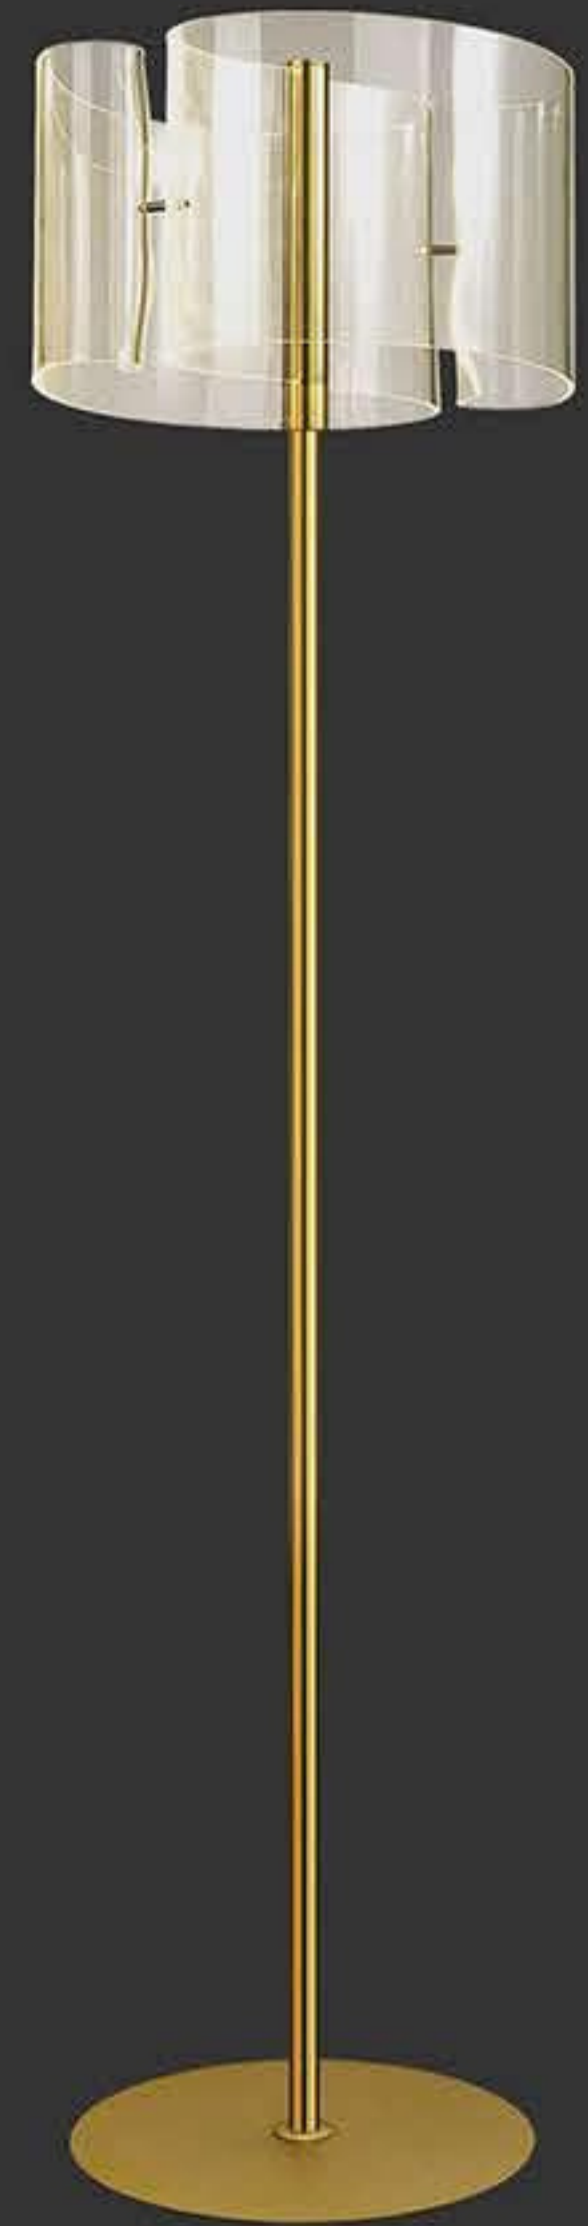

MA0555FA-001
power : LED 20W 3000K size : Φ 460 H1670mm
colour : gold material : iron+aluminum+Acrylic