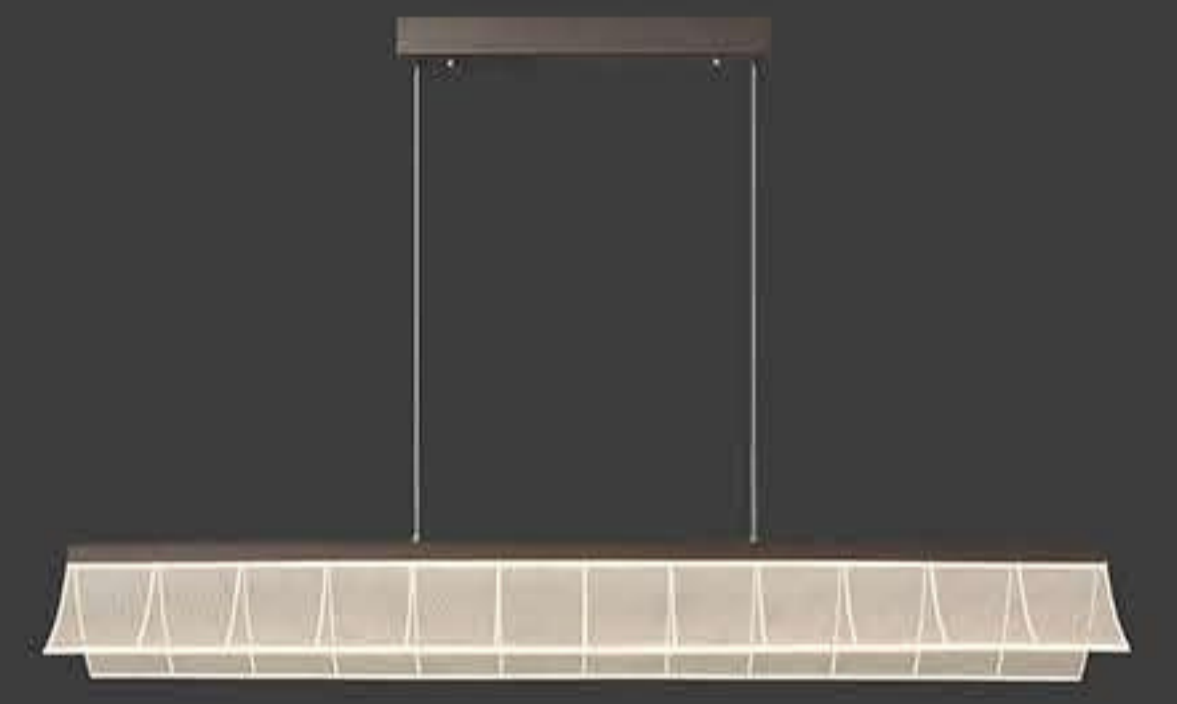

MA05739PA-001-01
power : LED 72W 3000K size : L1200 W320 H1500mm
colour : coffee material : aluminum+iron+Acrylic