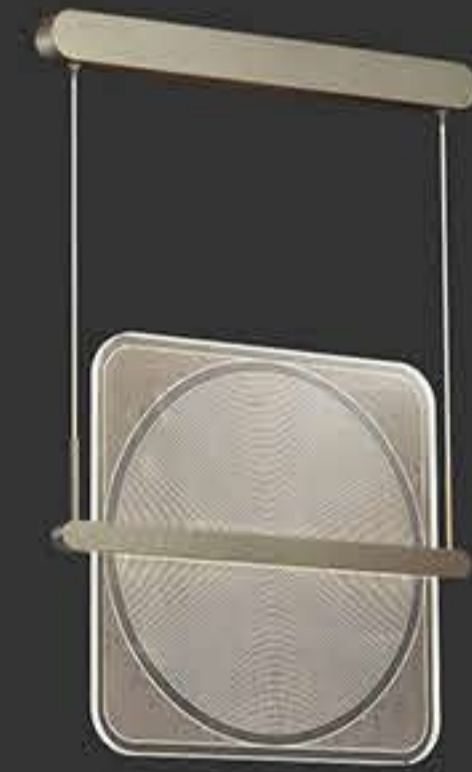

MA05618CB-001
power : LED 40W 3000K size : L674 W50 H1500mm
colour : coffee material : aluminum+iron+Acrylic

+ (86) 186-8880-7020