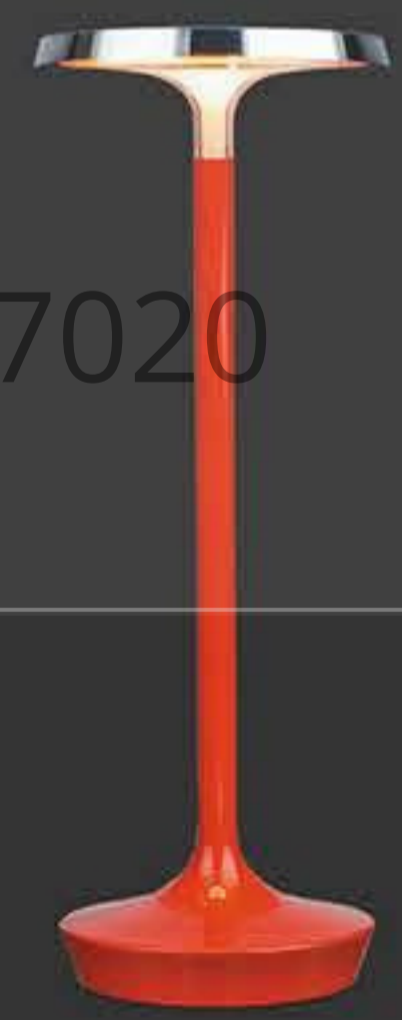

MA05733T-001CM-03
power : LED 7W 3000K size : Φ 140 H380mm
colour : gules material : iron+Acrylic