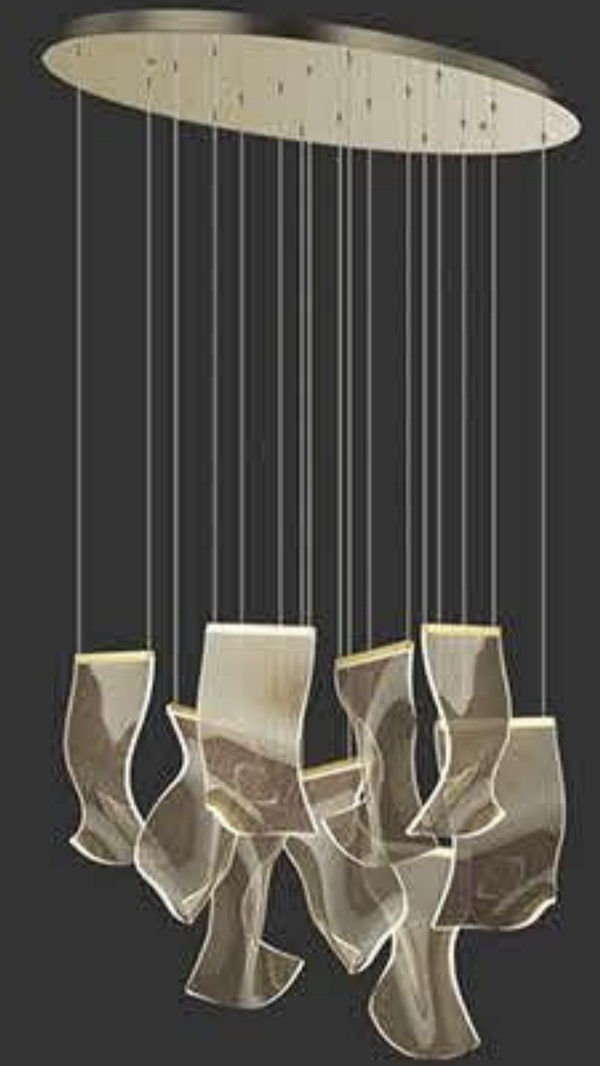

MA05444P-009
power : LED 54W 3000K size : L920 W420 H2000mm
colour : gold material : istainless steel+aluminum+Acrylic