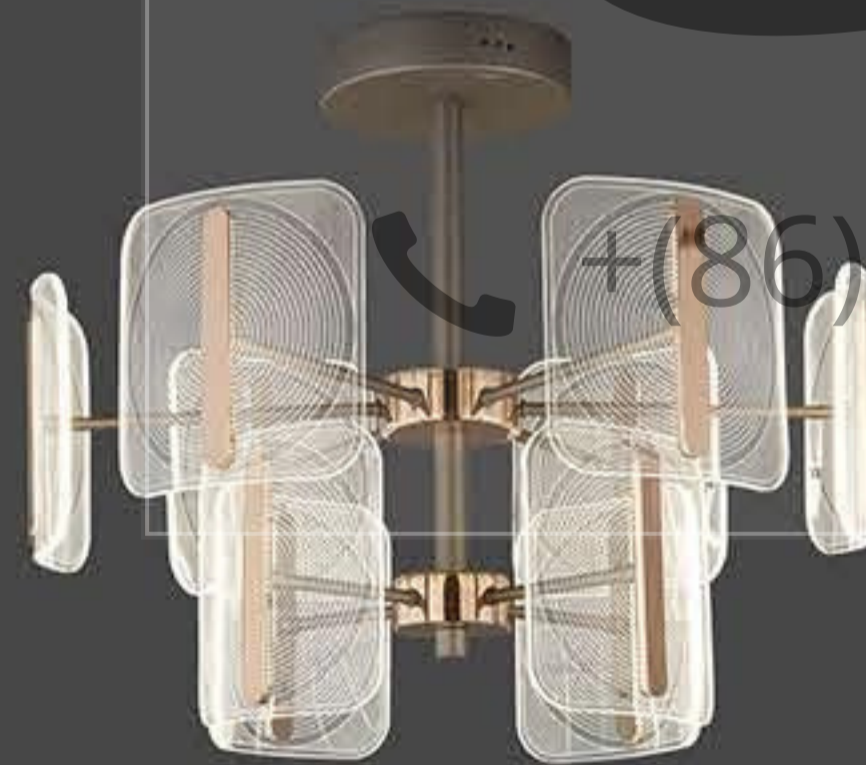

MA05622C-010

power : LED 80W 3000K size : Φ580 H450mm
colour : gold+coffee material : iron+aluminum+Acrylic