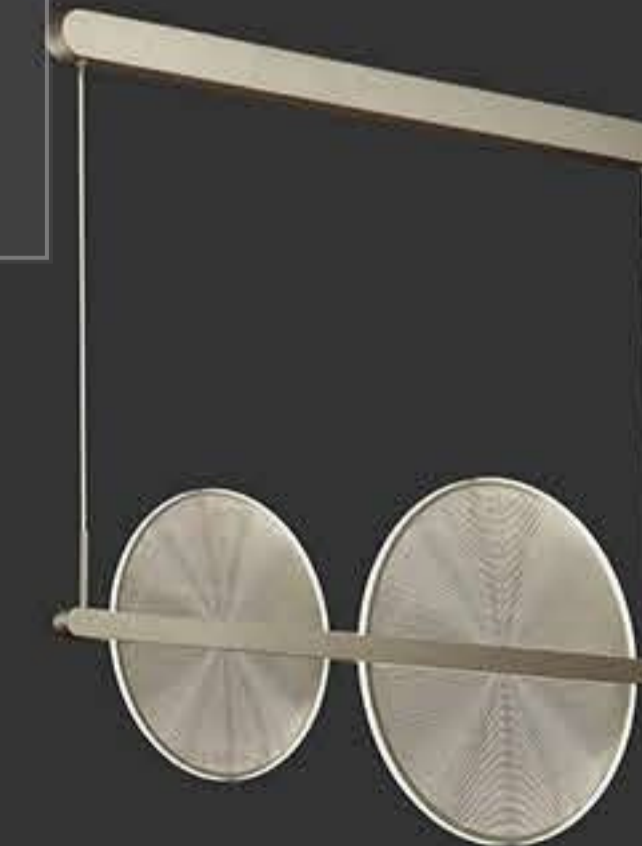

MA05618CA-002
power : LED 65W 3000K size : L1170 W50 H1500mm
colour : coffee material : aluminum+iron+Acrylic