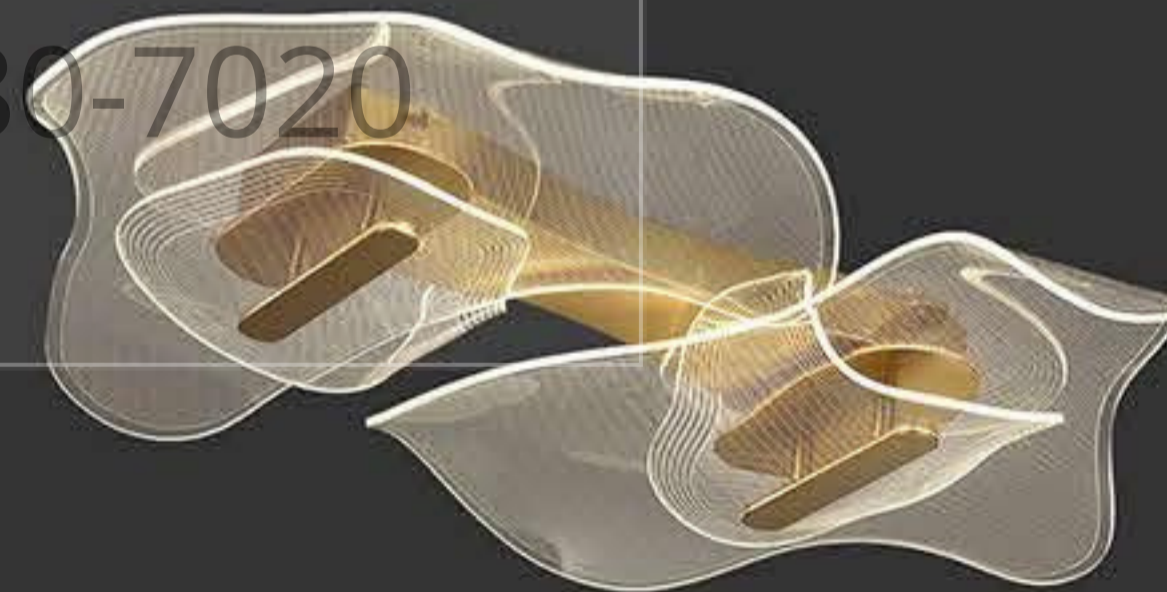

MA05700P-001

power : LED 30W 3000K size : L680 W480 H1500mm  
colour : gold material : iron+aluminum+Acrylic

MA05700P-002

power : LED 75W 3000K size : L1100 W480 H1500mm  
colour : gold material : iron+aluminum+Acrylic