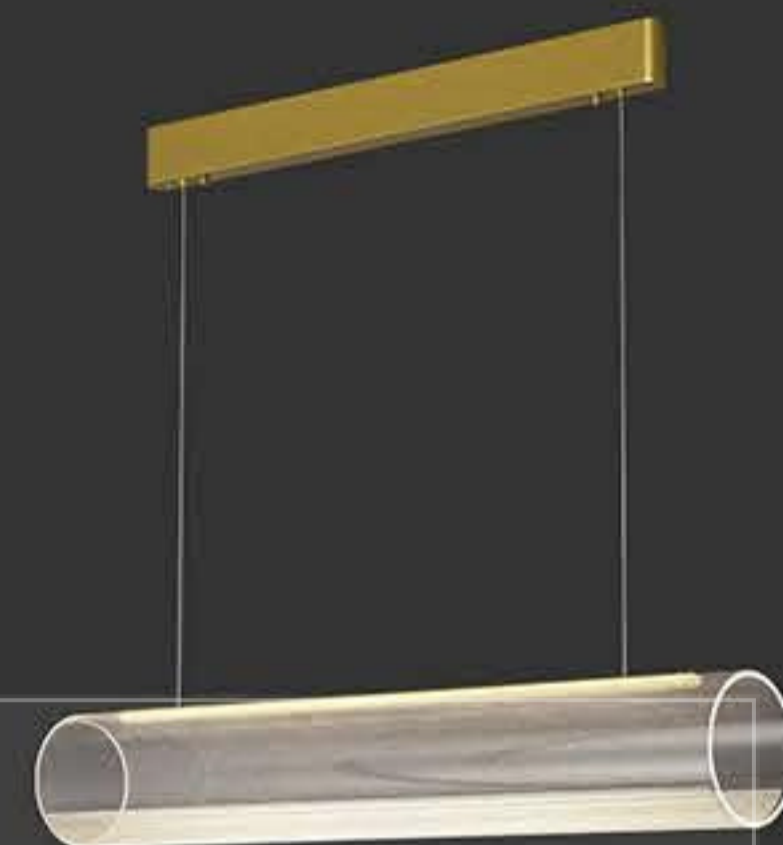

MA05562C-001
power : LED 30W 3000K size : L890 W150 H1500mm
colour : gold material : iron+aluminum+Acrylic