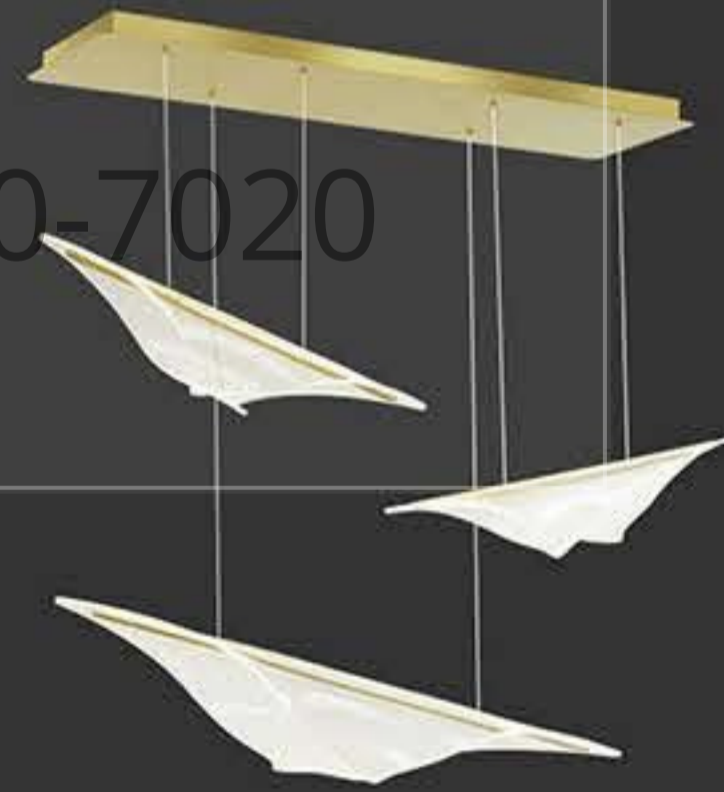

MA05528CA-001

power : LED 30W 3000K size : L880 W170 H1500mm  
 colour : gold material : iron+aluminum+Acrylic

+ (86) 186-8880-7020

MA05528CA-003

power : LED 68W 3000K size : L1080 W320 H1500mm  
 colour : gold material : iron+aluminum+Acrylic