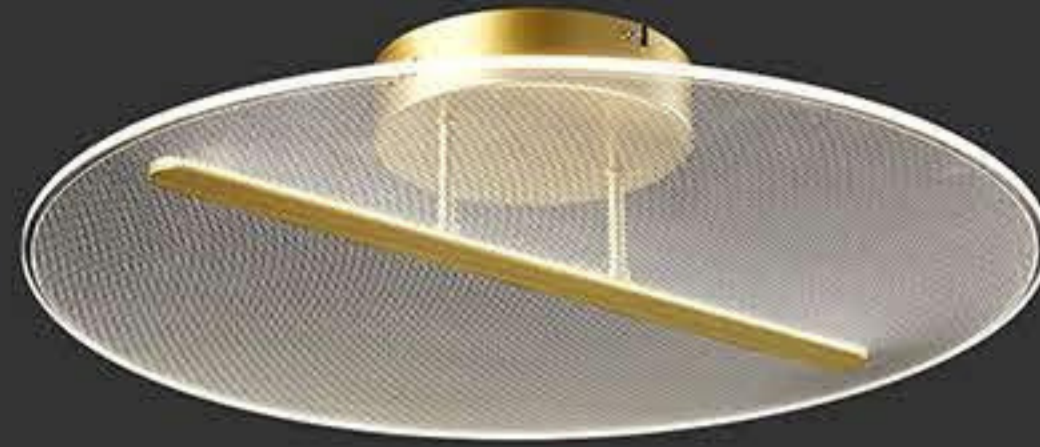

MA05653CA-001
power : LED 20W 3000K size : Φ420 H118mm
colour : gold material : iron+aluminum+Acrylic