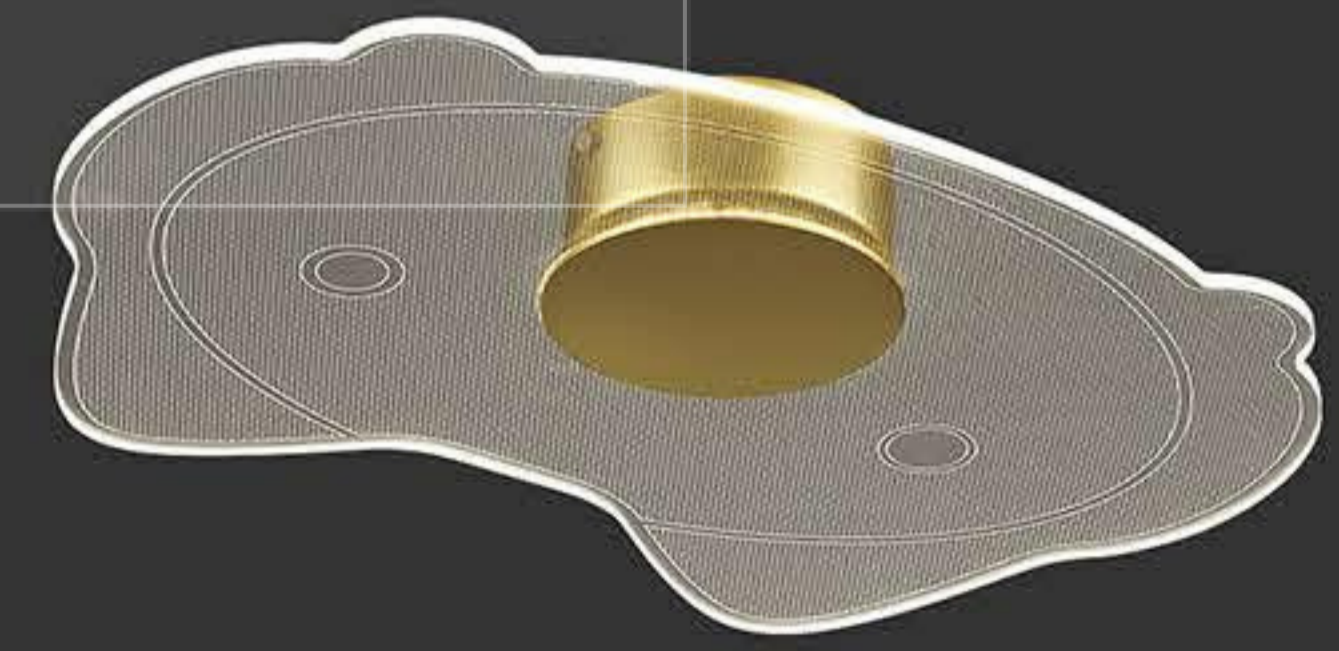

MA05662C-001
power : LED 11W 3000K   size : L450 W315 H55mm
colour : gold   material : iron+Acrylic

+ (86) 186-8880-7020