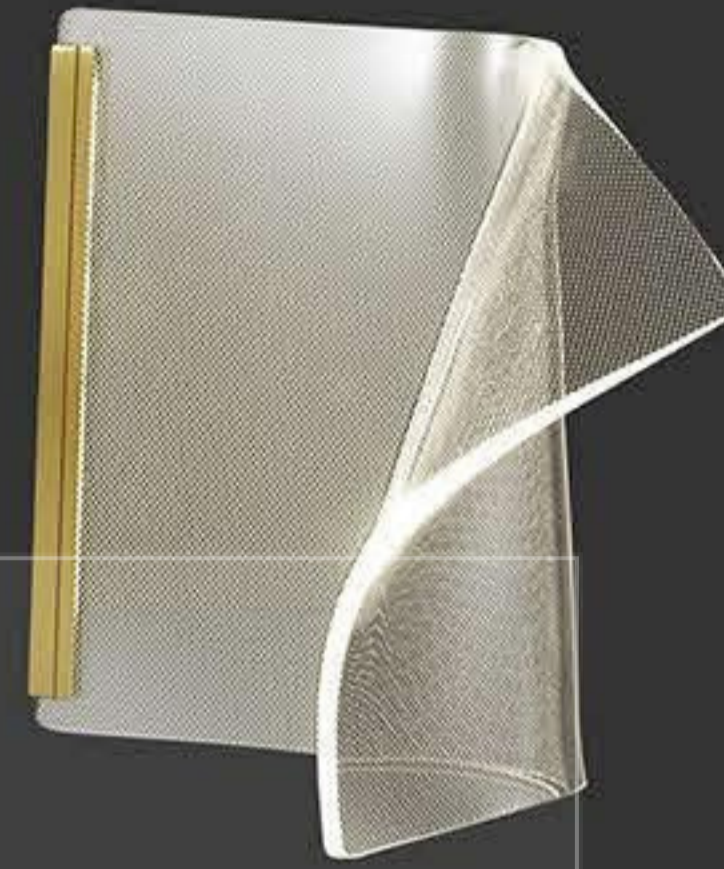

MA05444W-001A-01
power : LED 5W 3000K size : L200 W65 H290mm
colour : Chrome material : iron+Acrylic

MA05444T-001
power : LED 5W 3000K size : L220 W120 H200mm
colour : gold material : aluminum+Acrylic