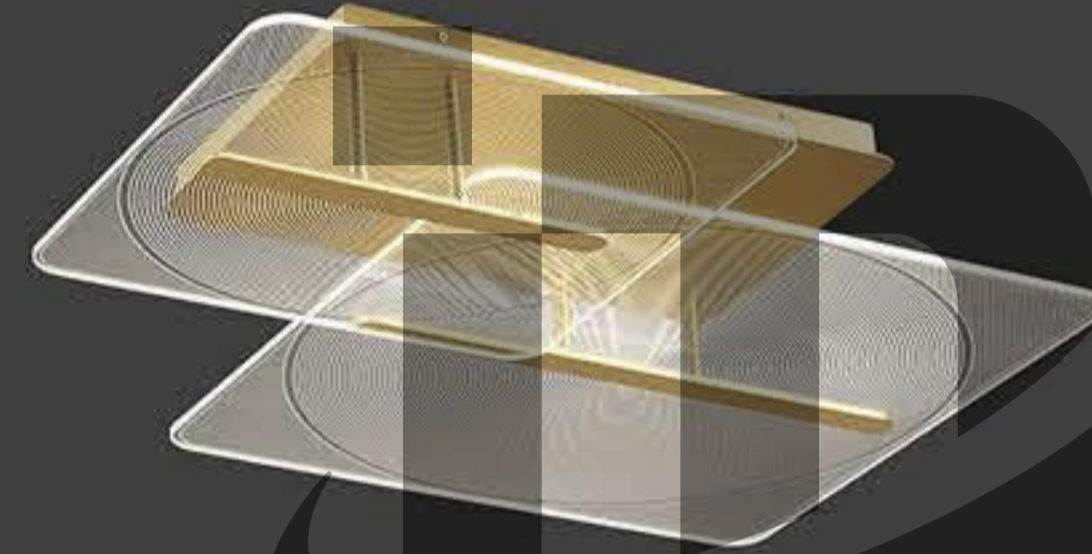

MA05655CA-002
power : LED 53W 3000K size : L821 W730 H144mm
colour : gold material : iron+aluminum+Acrylic