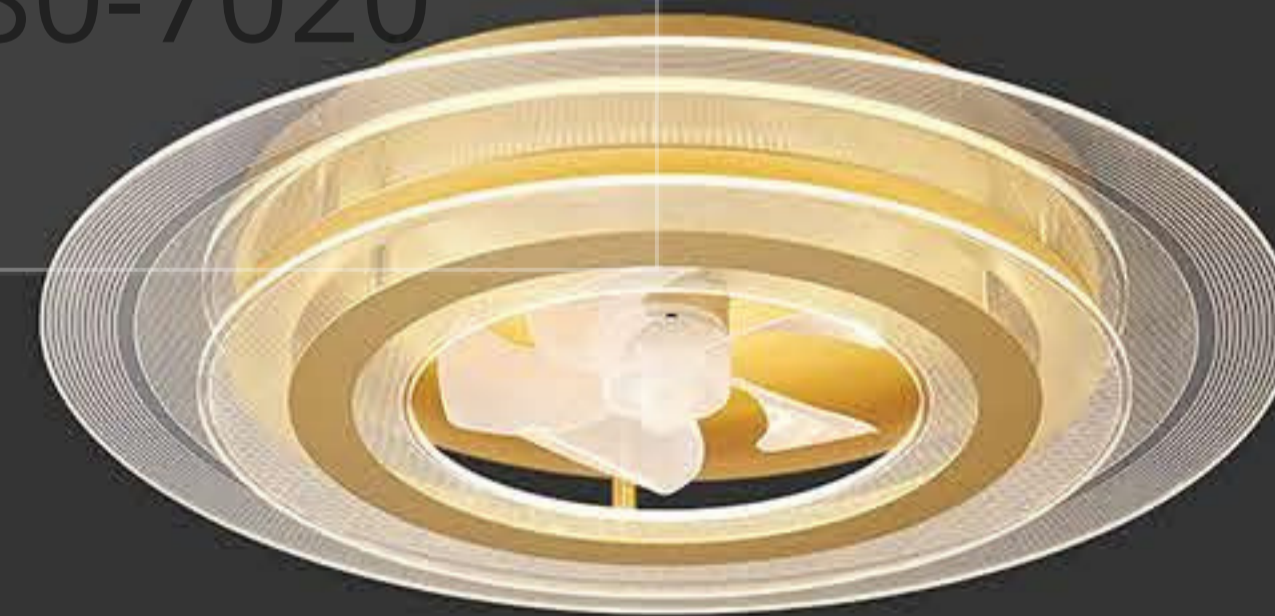

MA05726C-001

power : LED 72+32W 3000K size :  $\Phi$ 580 H120mm

colour : gold material : iron+Acrylic

MA05726CA-001

power : LED 72+32W 3000K size :  $\Phi$ 680 H120mm

colour : gold material : iron+Acrylic

MA05726C-002