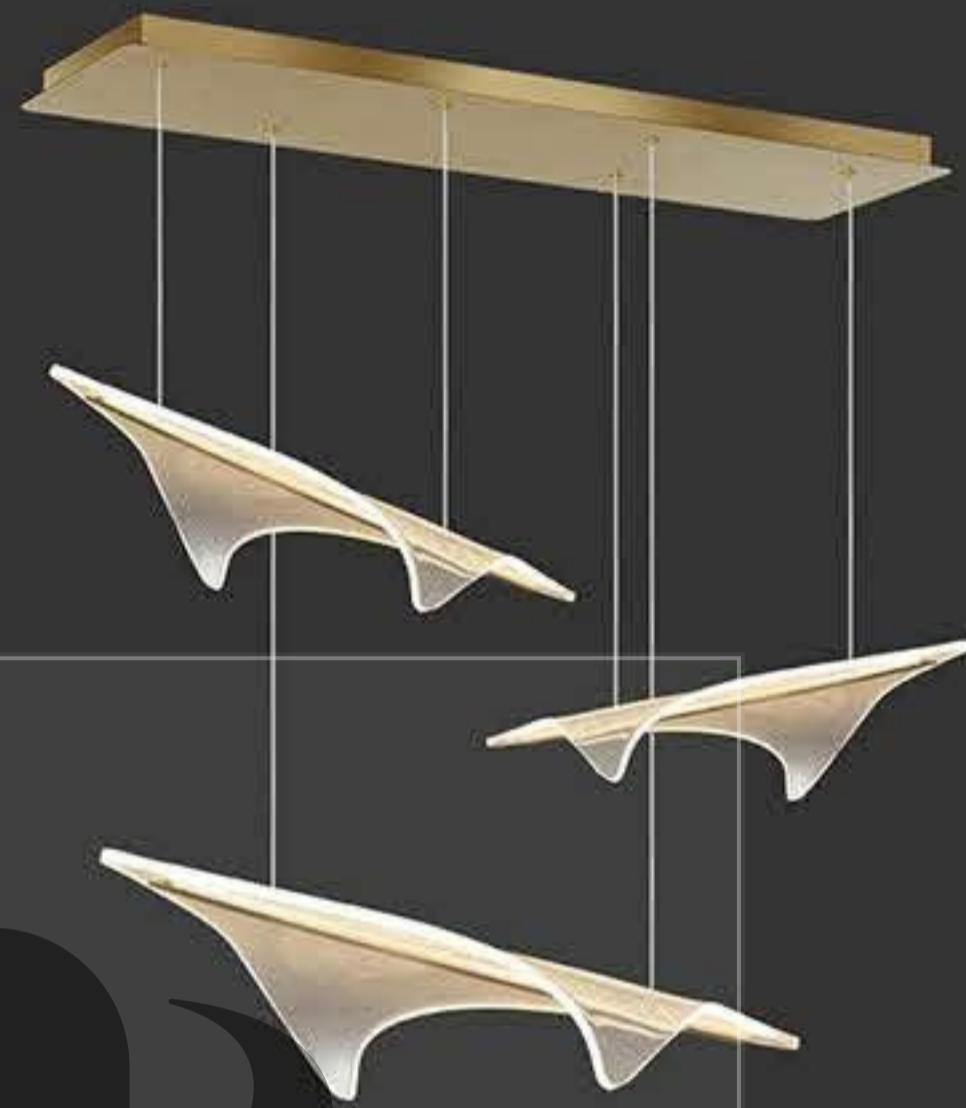

MA05529CA-003
power : LED 68W 3000K   size : L1080 W500 H1500mm
colour : gold   material : iron+aluminum+Acrylic