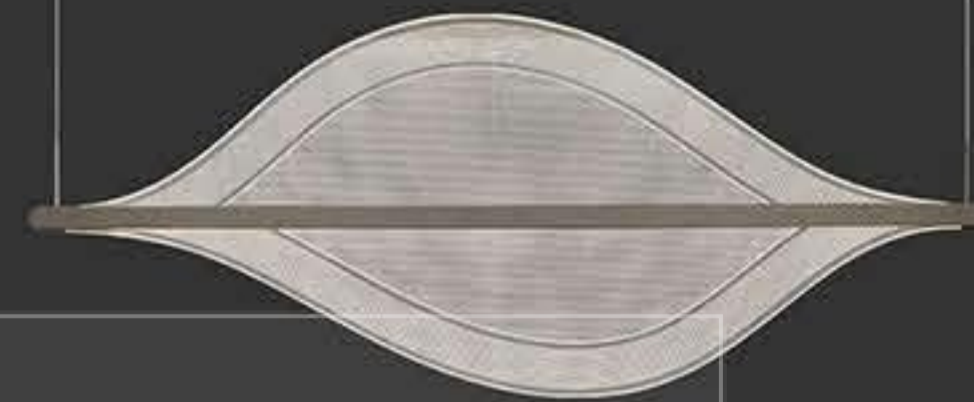

MA05637P-001
power : LED 30W 3000K   size : L850 W20 H1500mm
colour : coffee   material : aluminum+iron+Acrylic