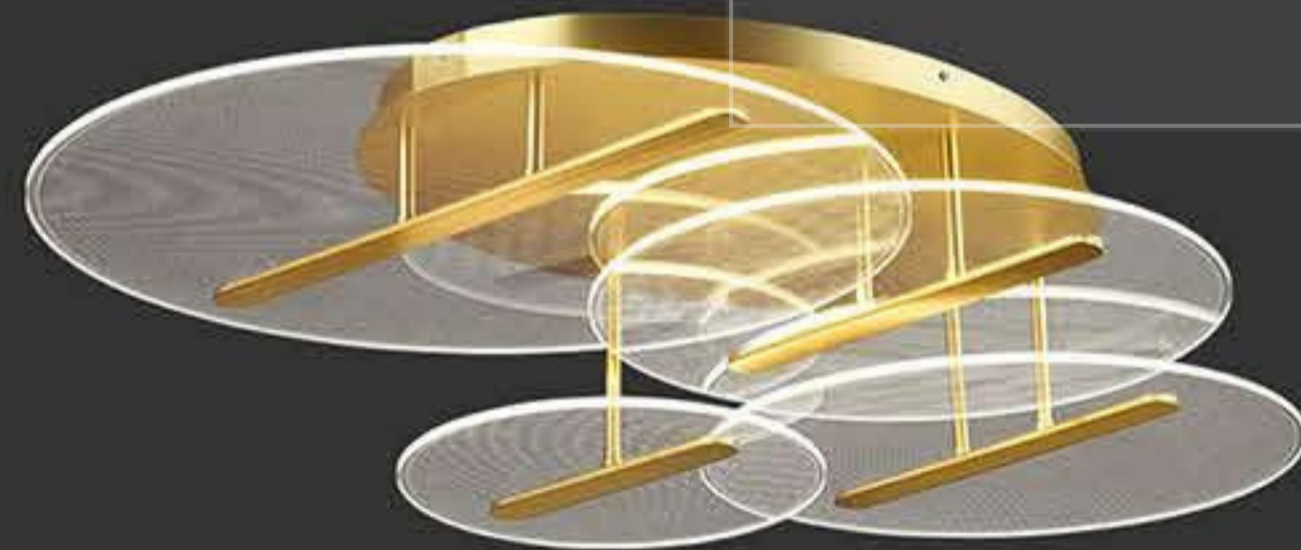

MA05653C-004
power : LED 87W 3000K size : L990 W630 H204mm
colour : gold material : iron+aluminum+Acrylic