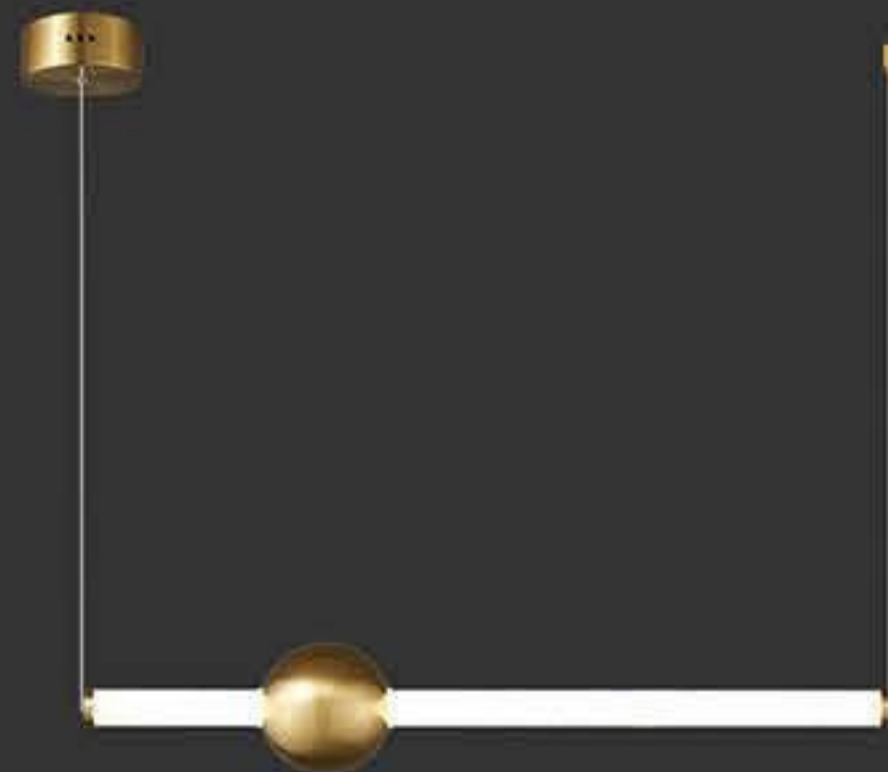

MA05468C-001 (Lamp size : H600mm)  
power : LED 10W 3000K size : Φ120 H1500mm  
colour : gold material : iron+aluminum+Acrylic

MA05481CA-003 (Lamp size : H900+900+900mm)  
power : LED 44W 3000K size : L1090 W120 H2000mm  
colour : gold material : iron+aluminum+Acrylic