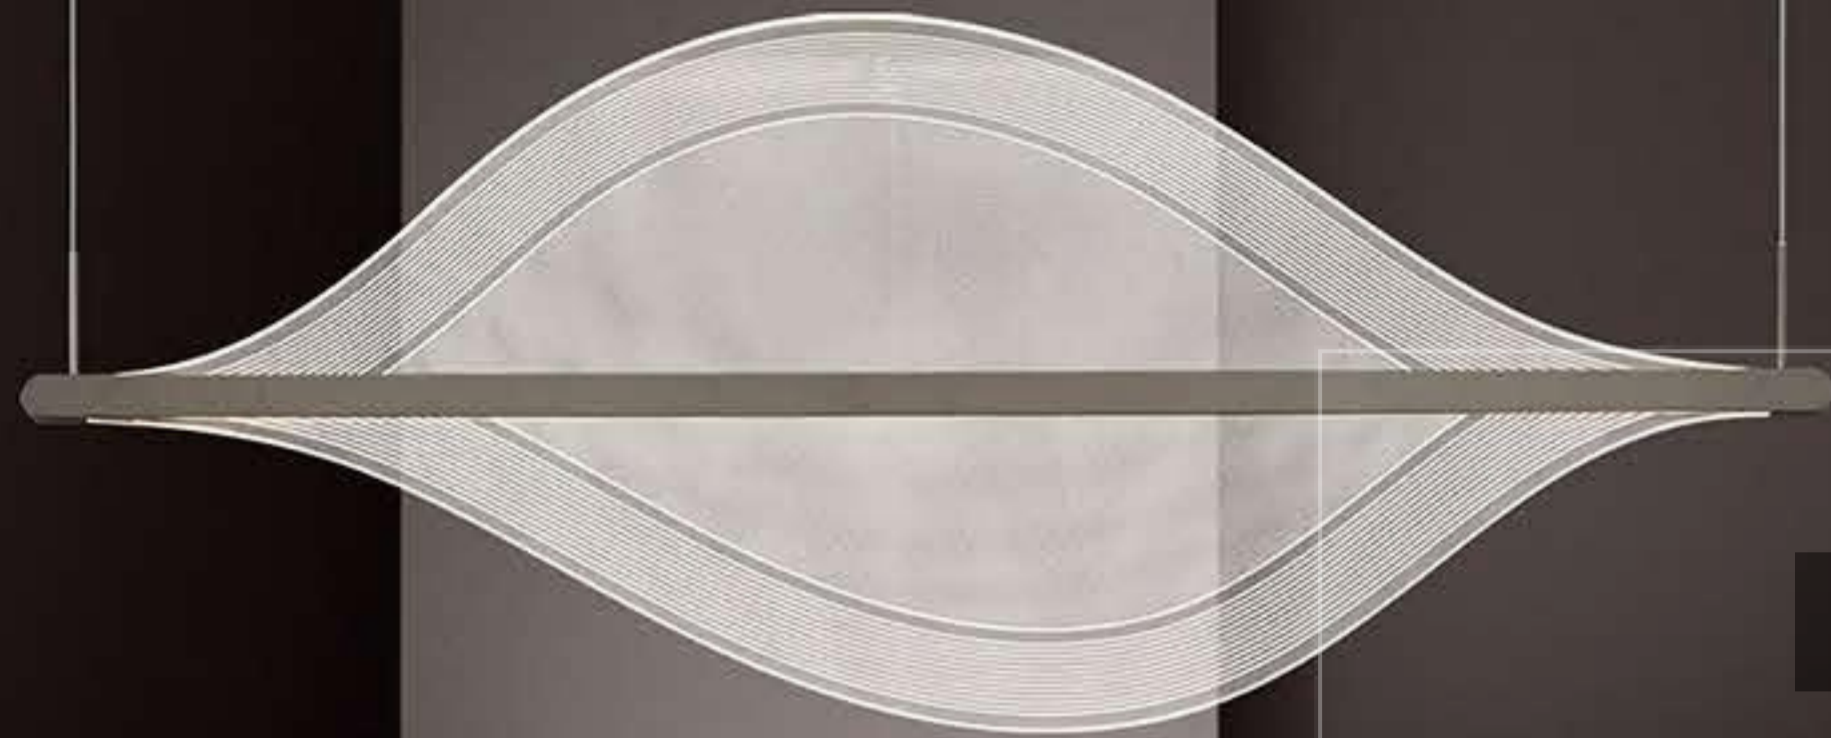

MA05637P-001
power : LED 30W 3000K   size : L850 W20 H1500mm
colour : coffee   material : aluminum+iron+Acrylic