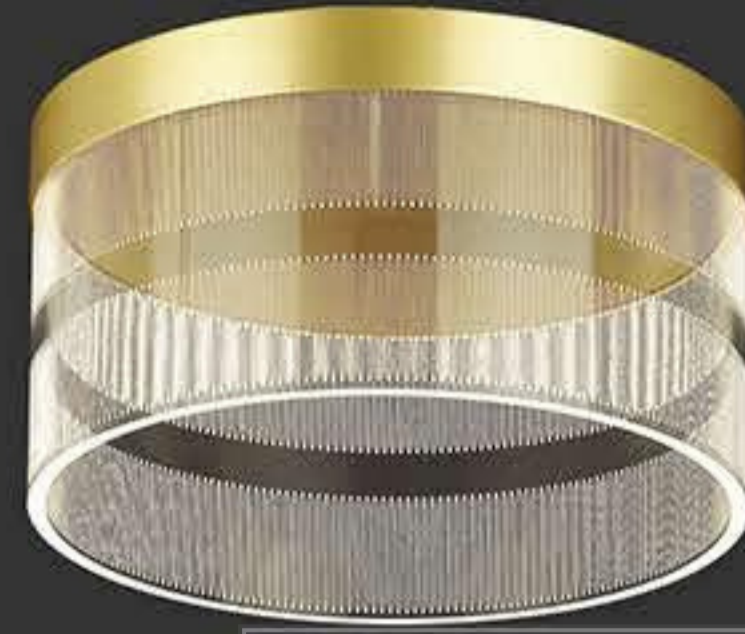

MA05563C-001
power : LED 15W 3000K size : Φ254 H149mm
colour : gold material : iron+Acrylic