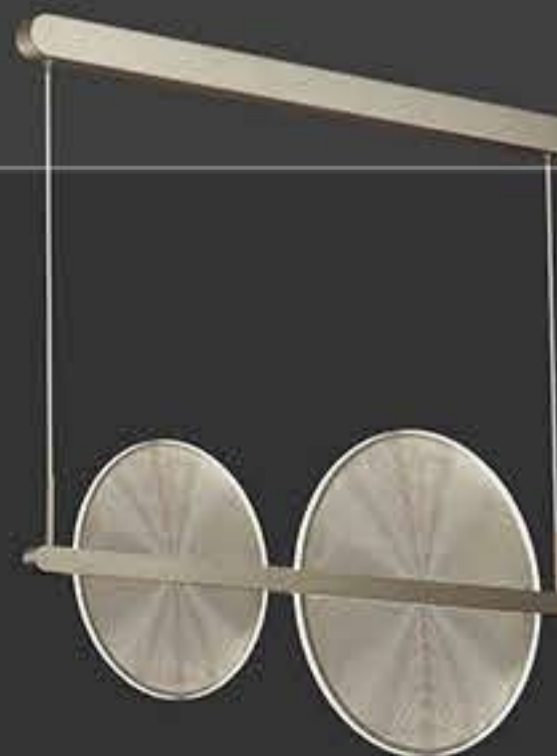

MA05618C-002
power : LED 43W 3000K size : L910 W50 H1500mm
colour : coffee material : aluminum+iron+Acrylic