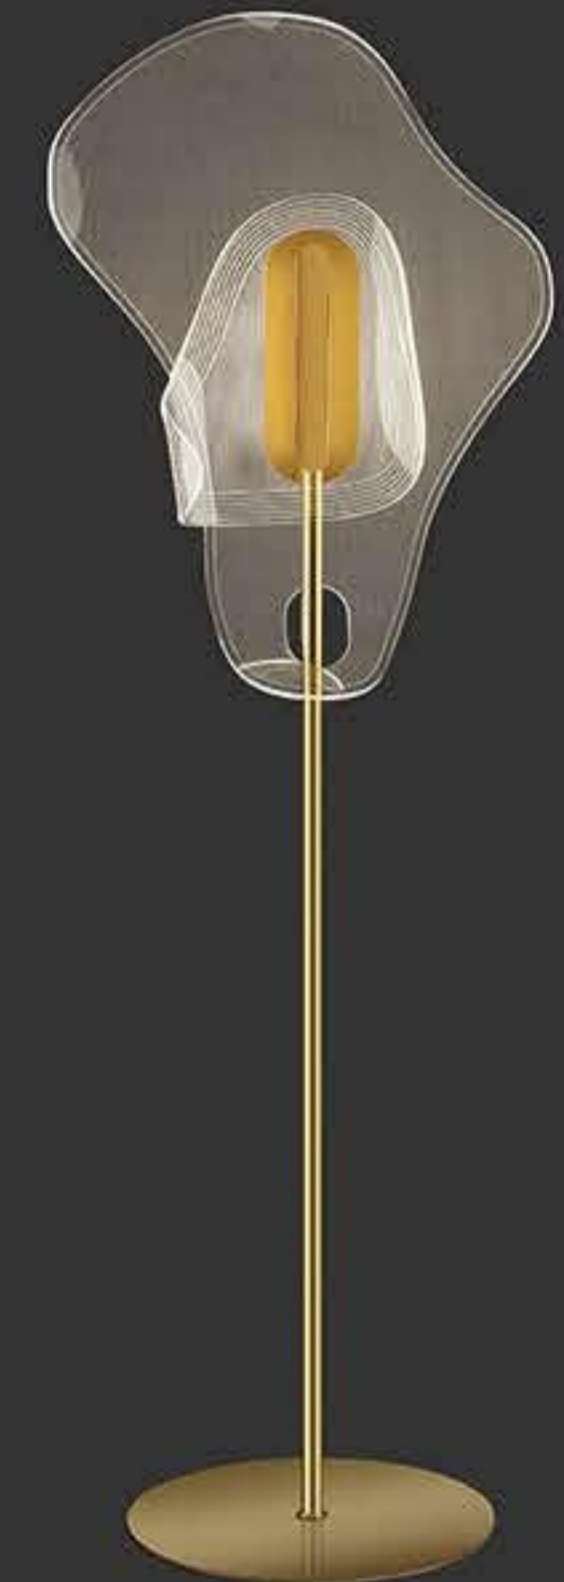

MA05700F-001

power : LED 30W 003000K size : L480 W105 H1750mm
colour : gold material : iron+aluminum+Acrylic

IP
+(86) 186-8880-7020