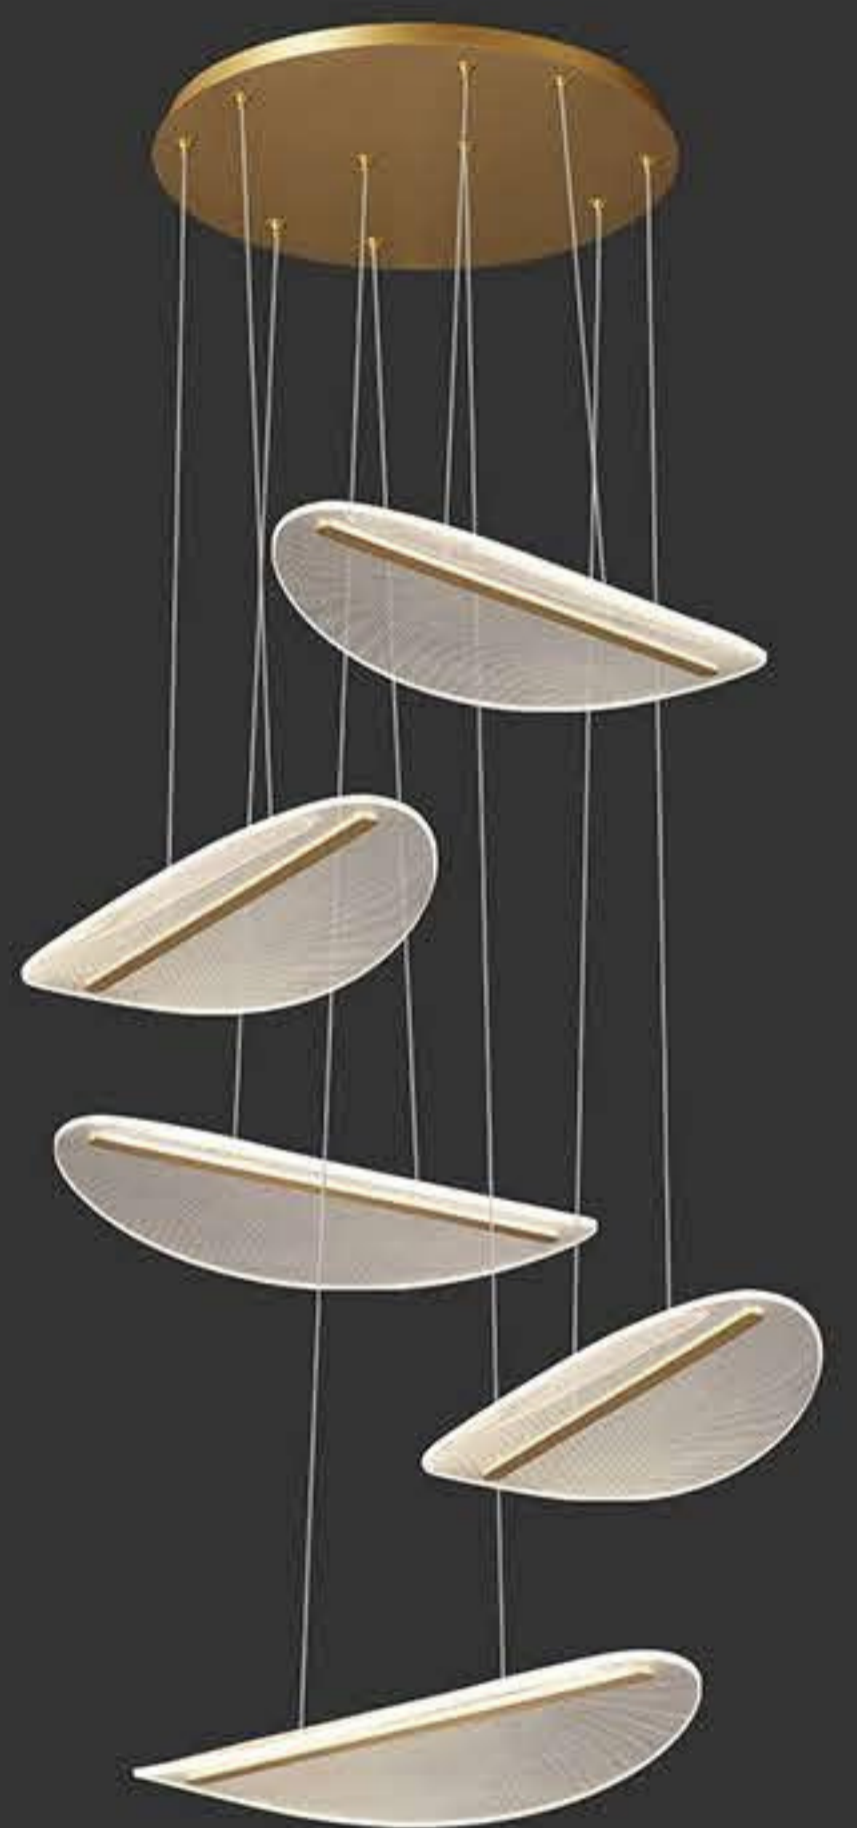

MA05522CB-001-01
power : LED 25W 3000K   size : L760 W550 H1500mm
colour : gold   material : aluminum+iron+Acrylic

MA05522P-005
power : LED 95W 3000K size : Φ750 H2500mm
colour : gold material : aluminum+iron+Acrylic