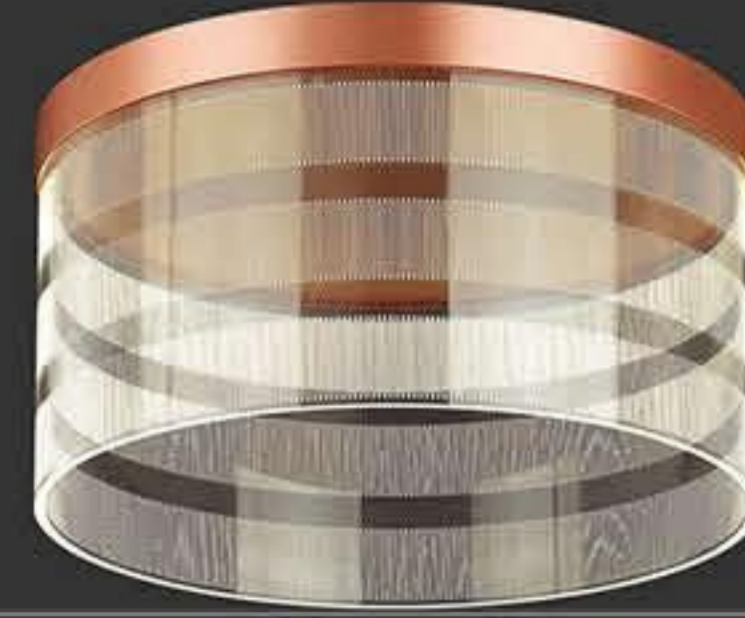

MA05564C-001
power : LED 25W 3000K size : Φ400 H222mm
colour : Goden Red material : iron+Acrylic