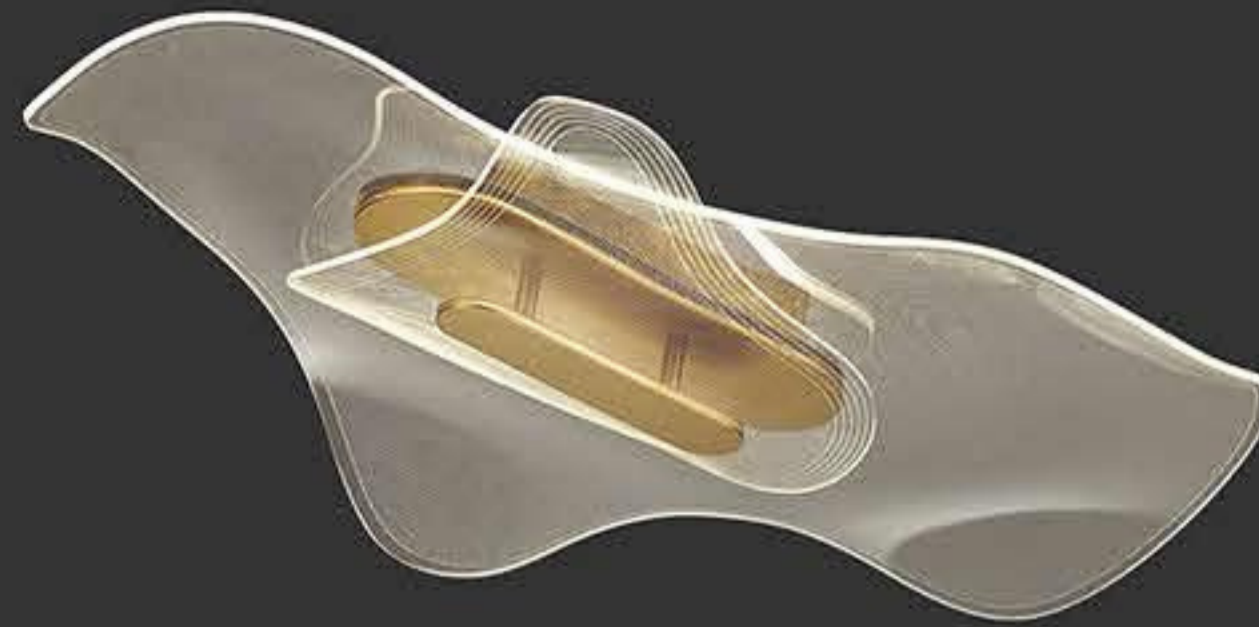

شماره

+ (86) 186-8880-7020

MA05700C-001

power : LED 30W 3000K size : L680 W480 H180mm  
colour : gold material : iron+aluminum+Acrylic

MA05700CA-001

power : LED 40W 3000K size : L880 W645 H125mm  
colour : gold material : iron+aluminum+Acrylic