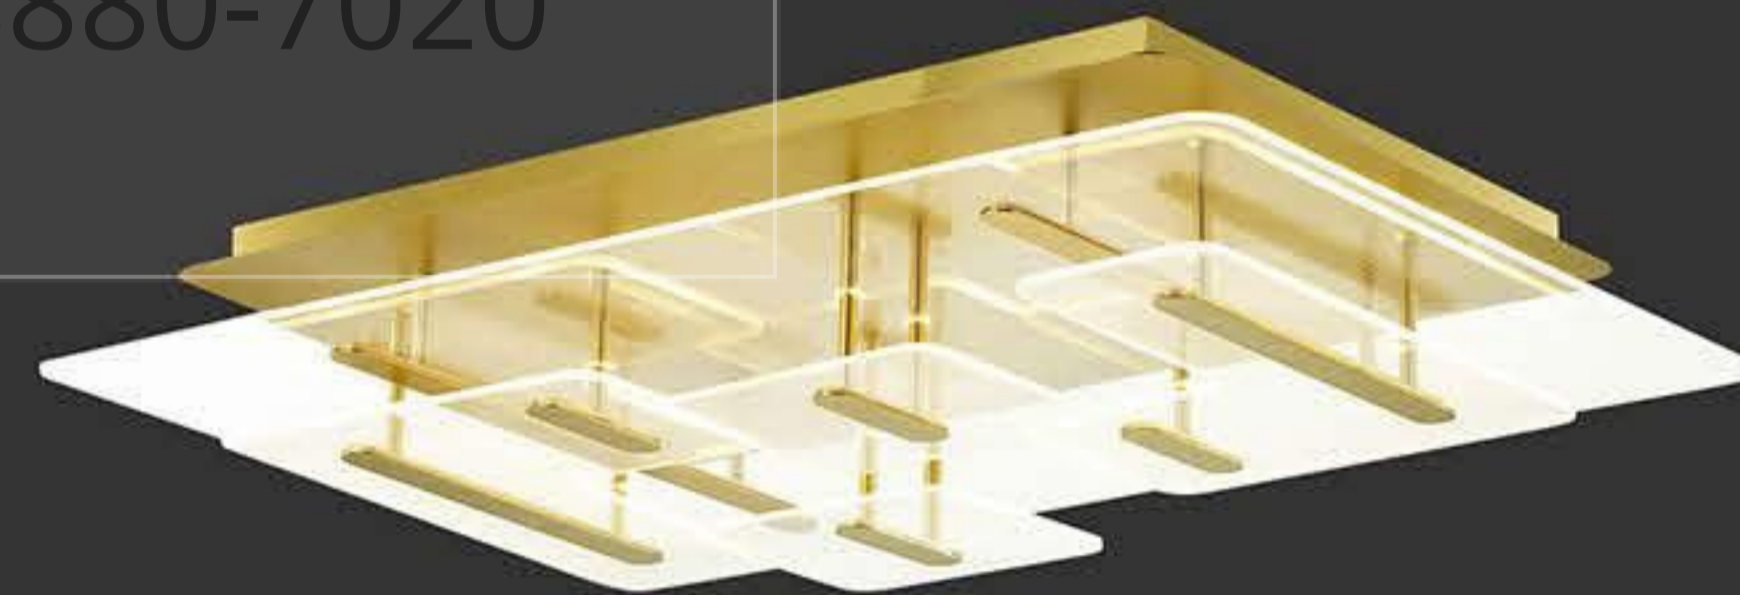

MA05559C-001

power : LED 130W 3000K   size : L950 W630 H172mm
colour : gold   material : iron+aluminum+Acrylic

+ (86) 186-8880-7020