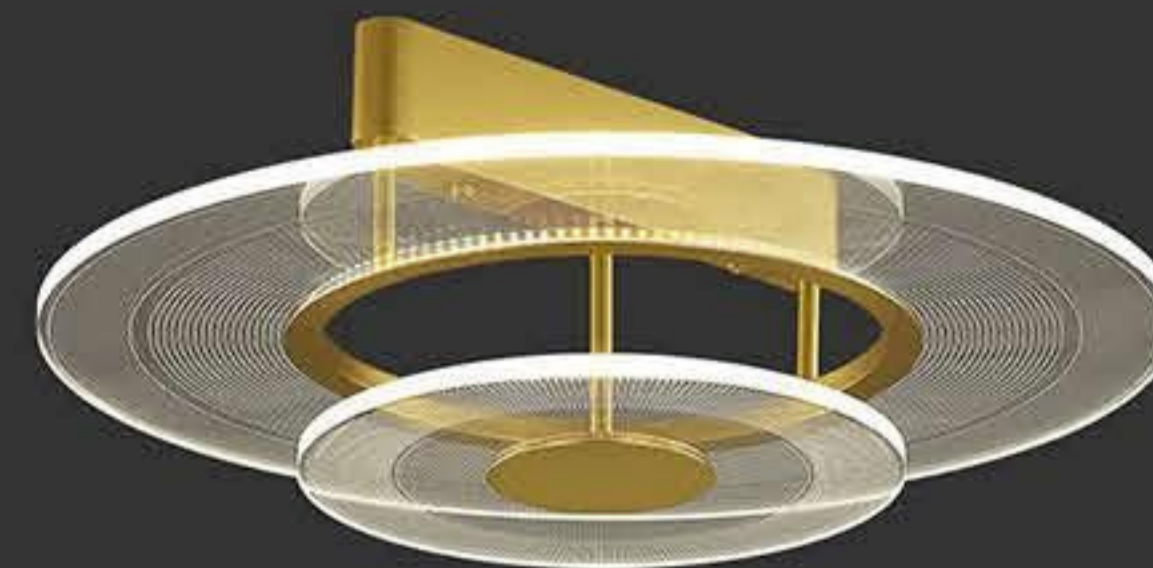

MA05625C-002

power : LED 36W 3000K   size : Φ 600 H180mm
colour : gold   material : iron+aluminum+Acrylic

MA05625CA-002

power : LED 77W 3000K   size : Φ 817 H180mm
colour : gold   material : iron+aluminum+Acrylic

MA05625C-003

power : LED 85W 3000K   size : Φ 817 H240mm
colour : gold   material : iron+aluminum+Acrylic

+ (86) 186-8880-7020