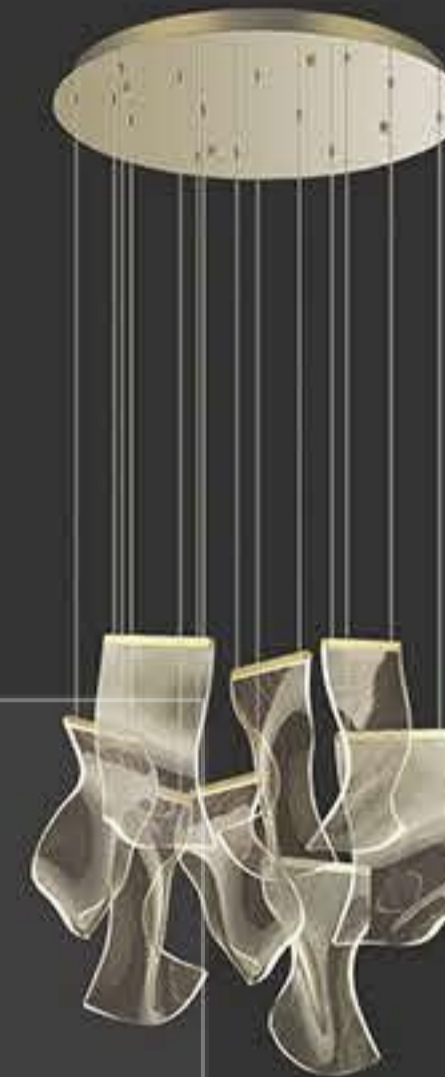

MA05444C-008
power : LED 48W 3000K size : Φ530 H1500mm
colour : gold material : istainless steel+aluminum+Acrylic