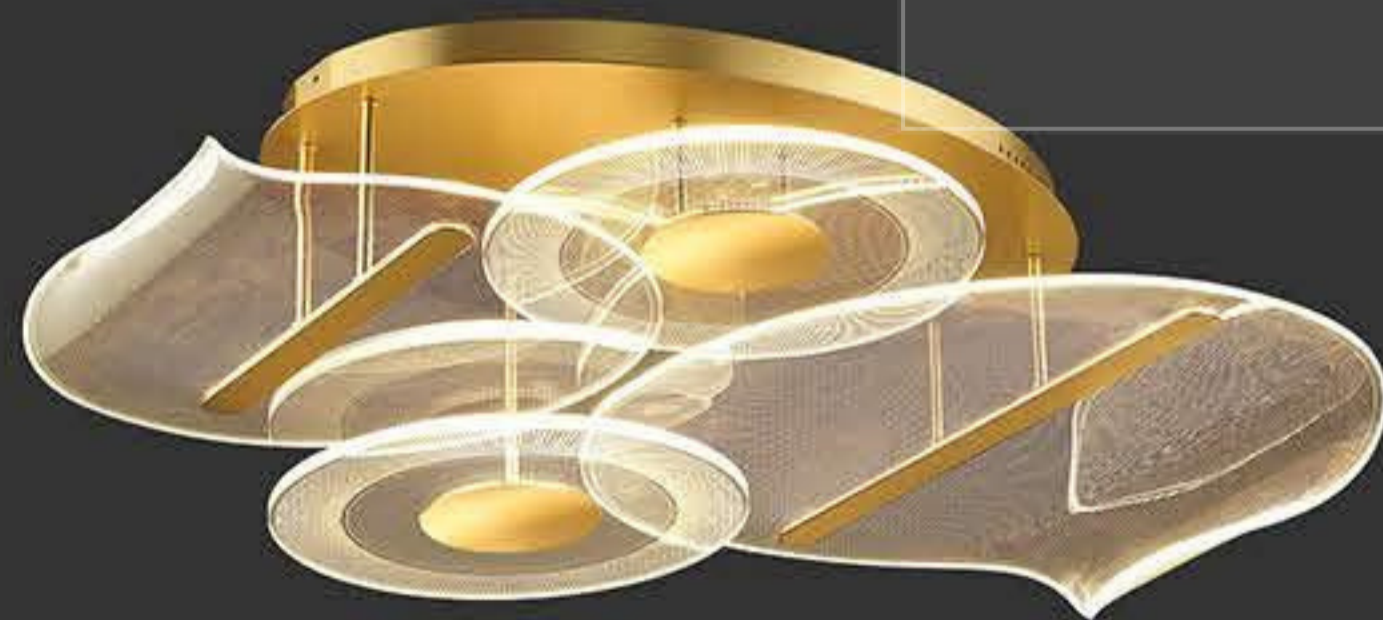

MA05656C-004

power : LED 70W 3000K size : L936 W627 H204mm
colour : gold material : iron+aluminum+Acrylic