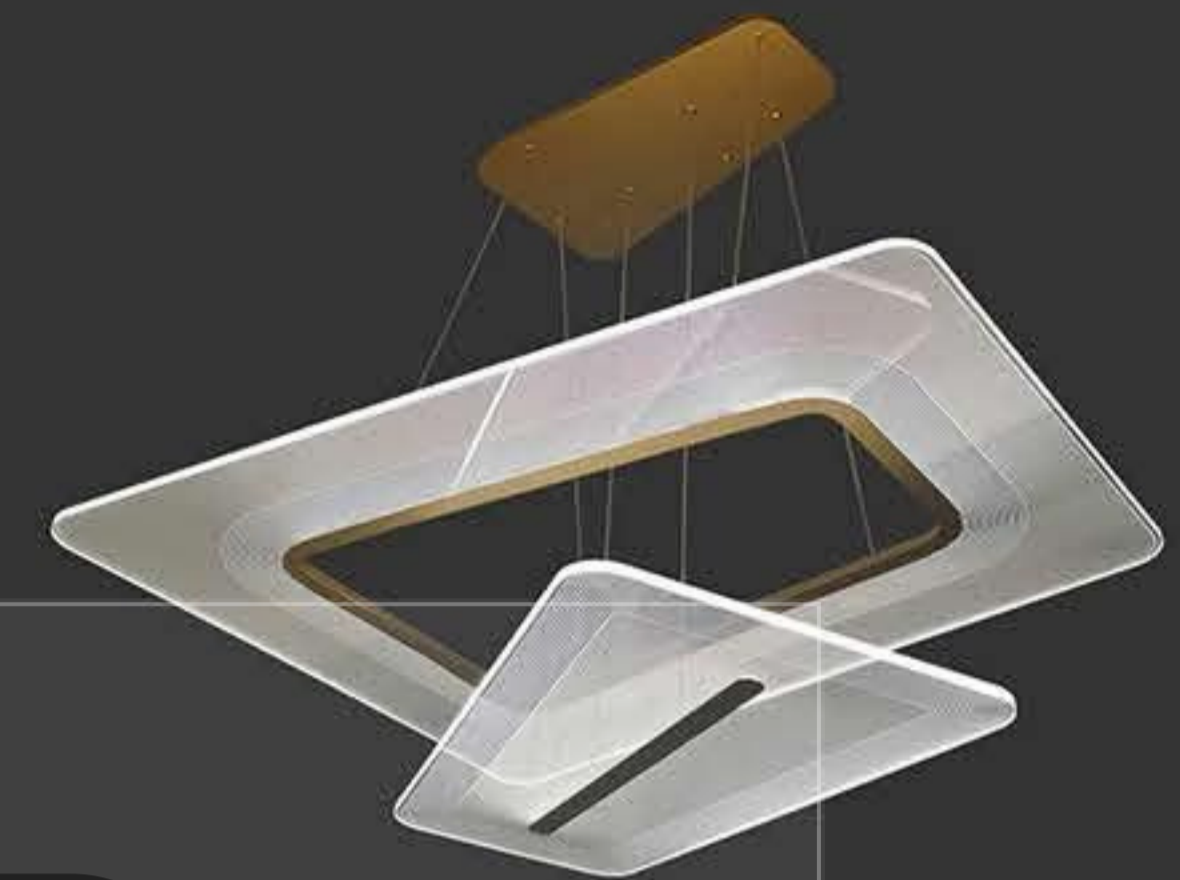

MA05665P-002
power : LED 80W 3000K size : L1010 W608 H2000mm
colour : gold material : aluminum+iron+Acrylic