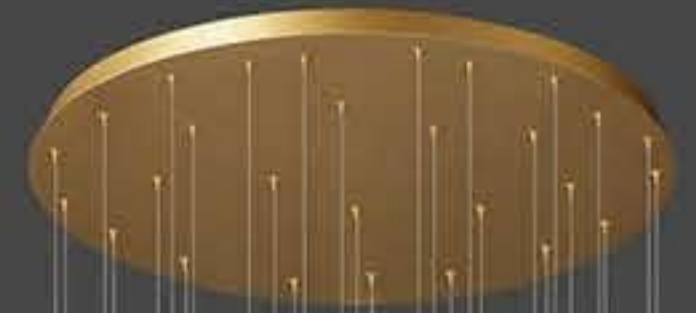

+ (86) 186-8880-7020

MA05486C-008

power : LED 52W 3000K size : Φ 400 H1500mm

colour : black+gold material : istainless steel+aluminum+Crystal fried water glass

MA05486C-030

power : LED 195W 3000K size : Φ 800 H3000mm

colour : black+gold material : istainless steel+aluminum+Crystal fried water glass