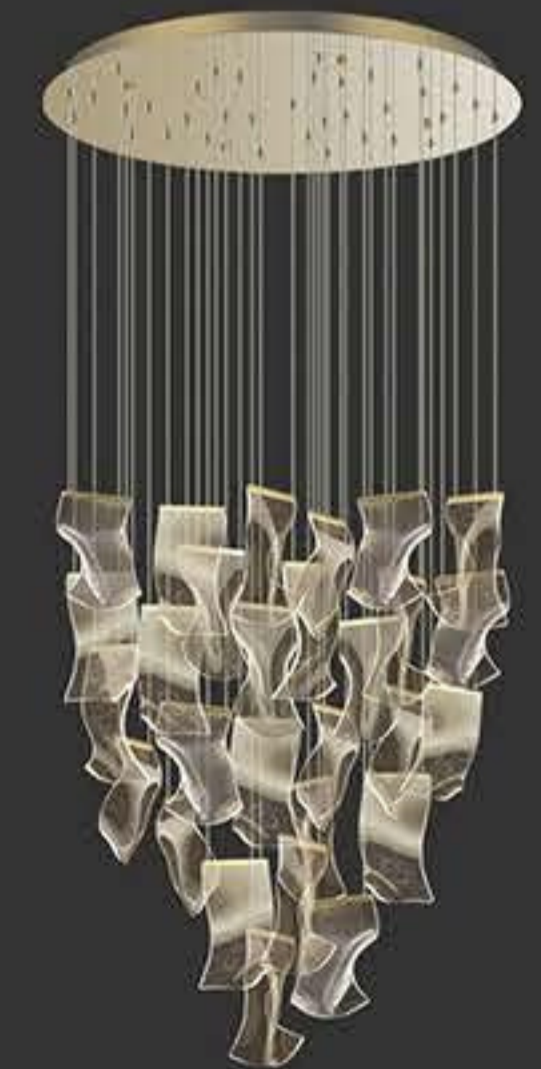

MA05444C-028
power : LED 168W 3000K size : Φ1200 H3500mm
colour : gold material : istainless steel+aluminum+Acrylic

+ (86) 186-8880-7020