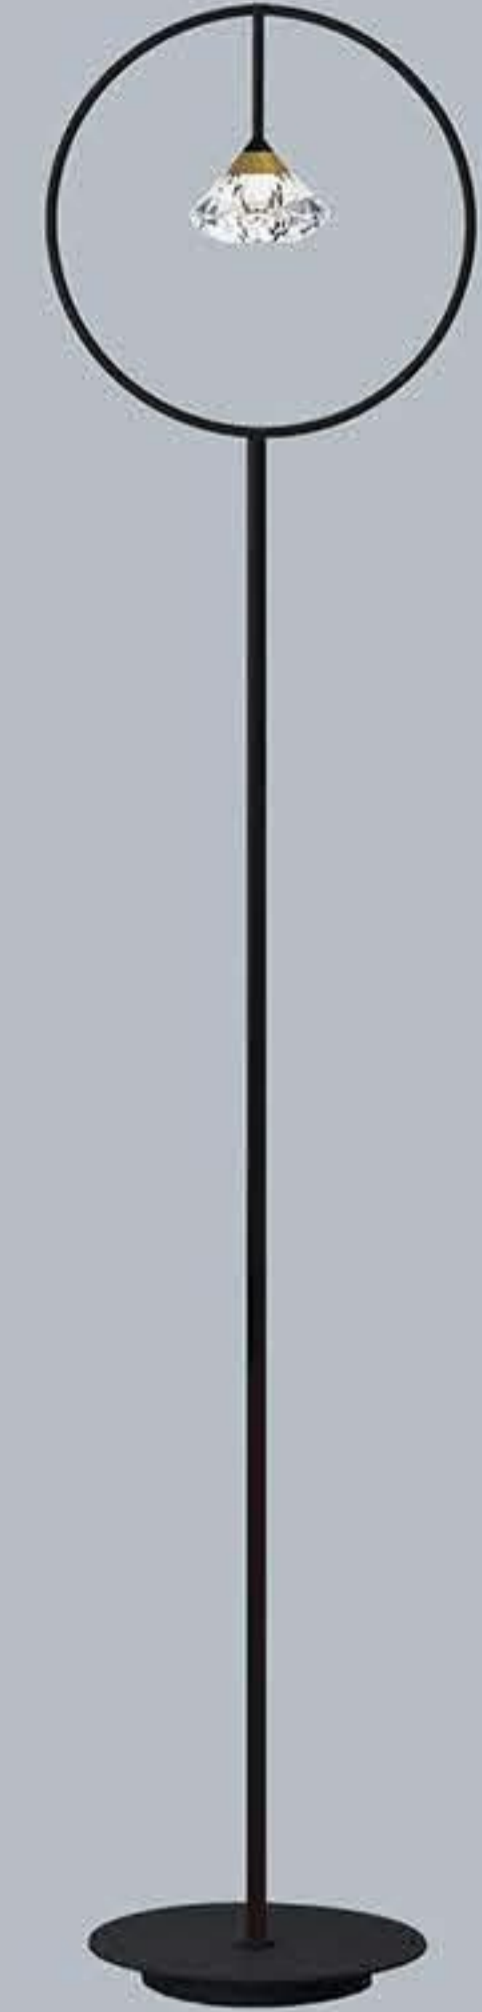

MA05317F-001
power : LED 3W 3000K size : L350 W200 H1620mm
colour : black+gold material : iron+aluminum+Acrylic