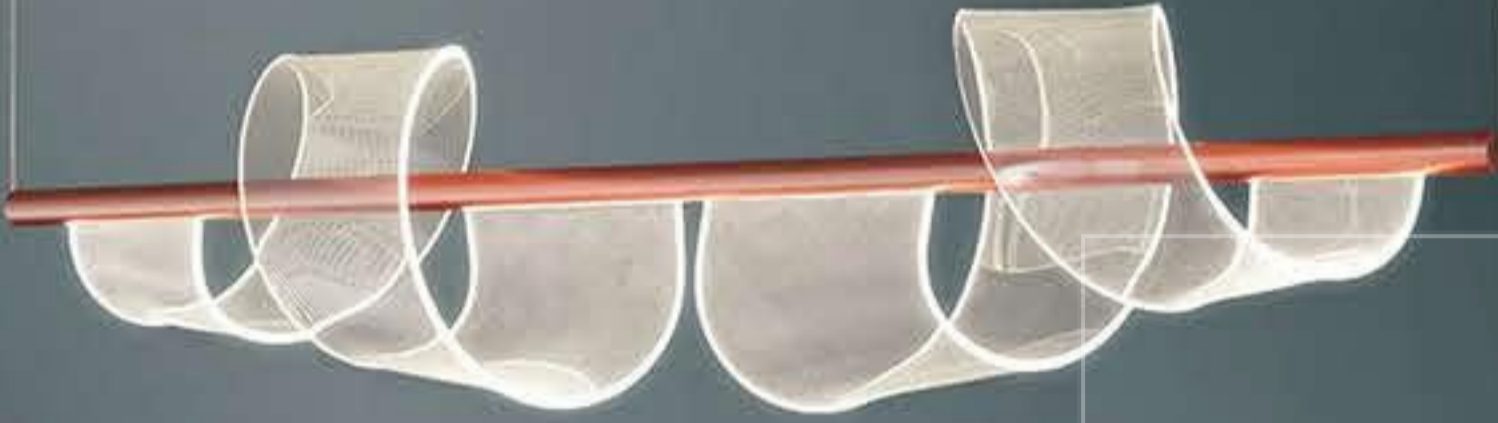

MA05567CA-024  
power : LED 78W 3000K size : Φ800 H2500mm  
colour : Goden Red material : istainless steel+aluminum+Acrylic

+ (86) 186-8880-7020

MA05567CA-006  
power : LED 20W 3000K size : L965 W65 H1500mm  
colour : Goden Red material : istainless steel+aluminum+Acrylic