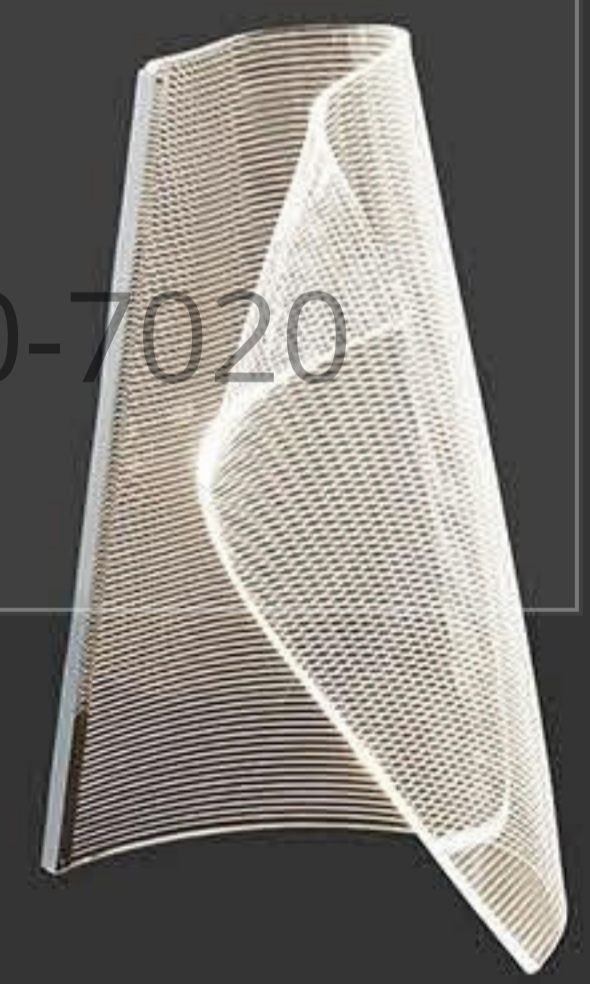

MA05444T-001-06
power : LED 12W 3000K   size : W310 H445mm
colour : Chrome   material : aluminum+Acrylic