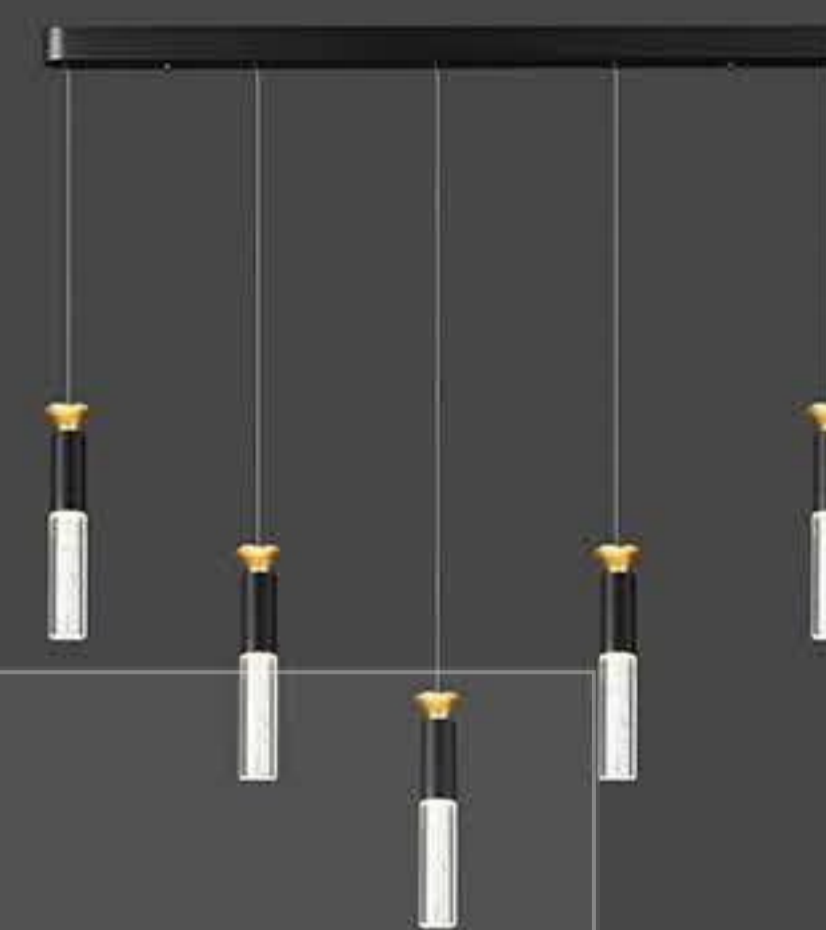

+ (86) 186-8880-7020

MA05486CA-005

power : LED 32.5W 3000K size : L1200 W65 H1500mm

colour : black+gold material : istainless steel+aluminum+Crystal fried water glass

+ (86) 186-8880-7020

MA05486C-012

power : LED 78W 3000K size : L1050 W350 H1500mm