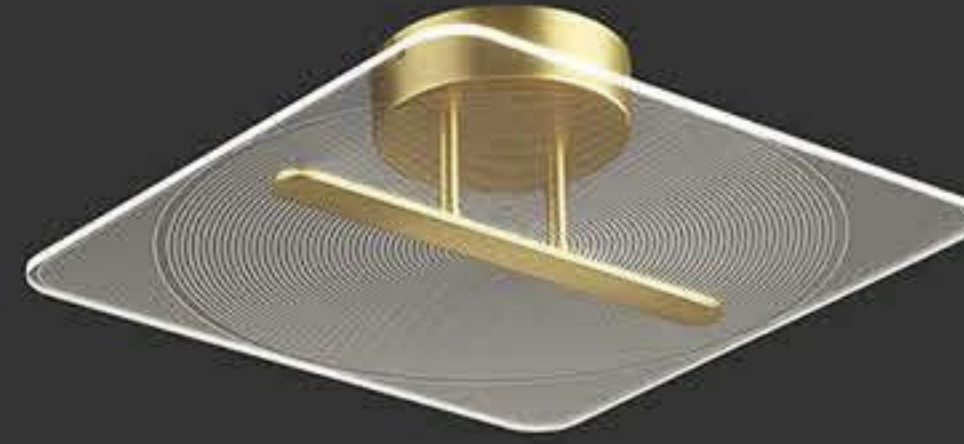

MA05655CA-001
power : LED 20W 3000K size : L420 W420 H118mm
colour : gold material : iron+aluminum+Acrylic