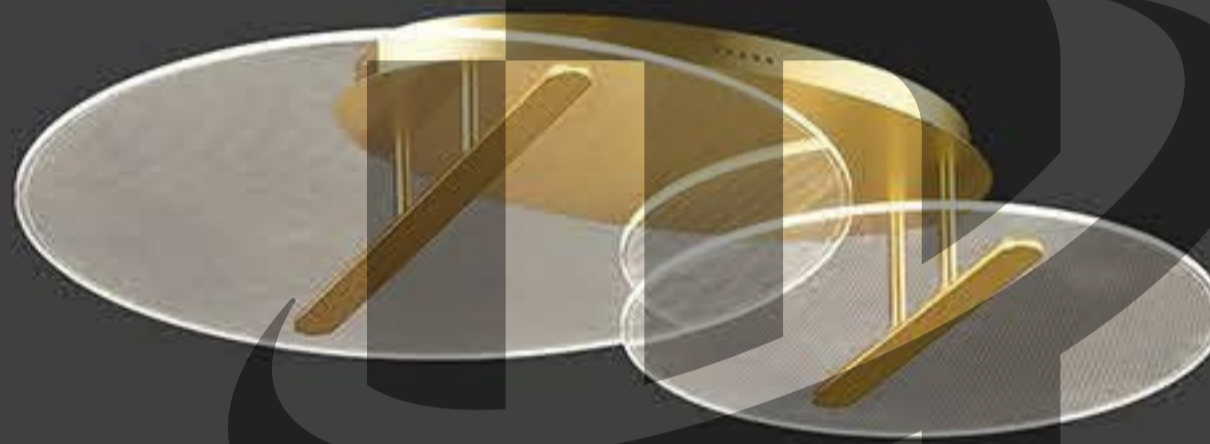

MA05653CA-002
power : LED 53W 3000K size : L860 W420 H144mm
colour : gold material : iron+aluminum+Acrylic