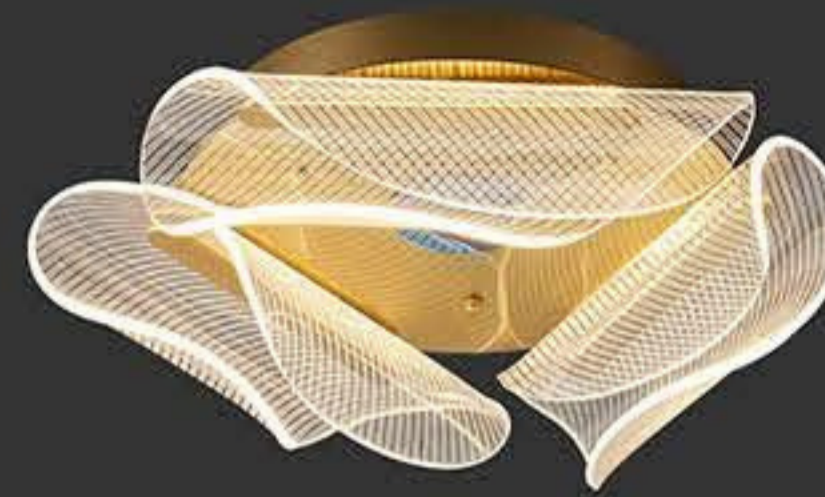

MK5619C-003
power : LED 32W 3000K size : Φ 500 H120mm
colour : gold material : istainless steel+aluminum+Acrylic