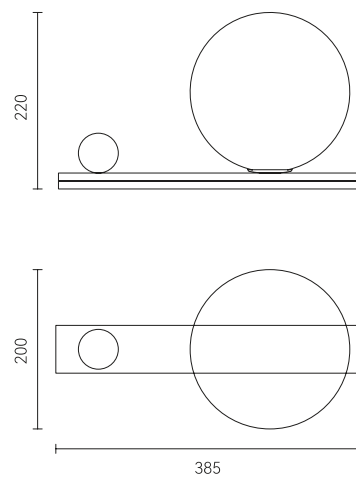

Condensing light

F T2108-1A