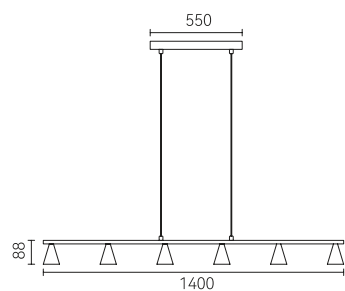

嘀嗒 Ticking

光的风铃，
演绎时间慢慢流逝的声音。

The wind chime of light deduces the sound of
the slow passage of time.

Ticking

FD1908-6

● Gold ● Copper black

Material: Copper