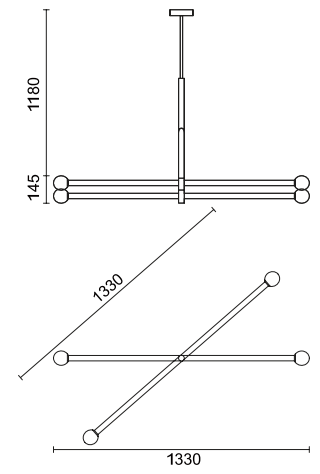

## arrow

FD2180-3S

FD2180-3L

FD2180-4

FD2180-2

● Copper

Material: Copper + leather + glass

绅士