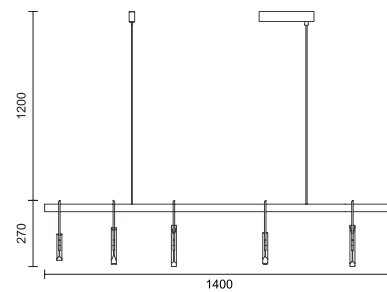

Laurel

FD2035-1L

● Gold

Material: Stainless steel+Crystal+Acrylic