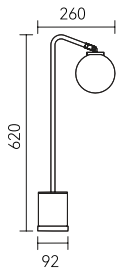

## Fruitful

FD1643-14

FD1643-9

● Gun black ● Gold

Material: Iron+Glass

露  
dew

dew

F T1649-1