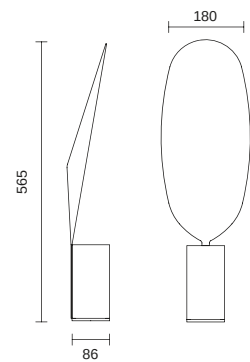

羽 plume

中世纪城堡里的羽毛笔，
以新的设计形态出现在我们的生活。

The quill pen of medieval castle appears in our
life with a new design form.

plume

F T1842-1S

F T1842-1L

●+● Black + Gold

Material: Aluminum + steel