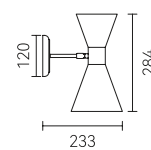

bow tie

FD1613-5

FD1613-8

FB1613-1

●+● Black + Chrome   ●+● Black + Gold   ●+● White + Gold

Material: Iron