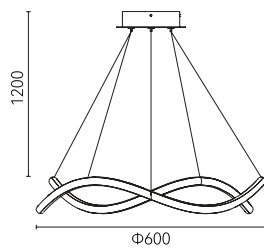

FLOWING CLOUD

FD2155-600