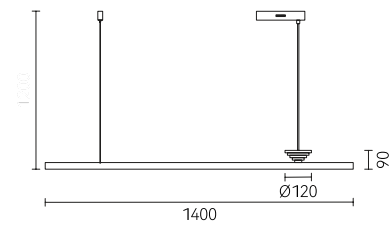

Inception

FD2192-1N

● Chrome

Material: Stainless steel+Acrylic