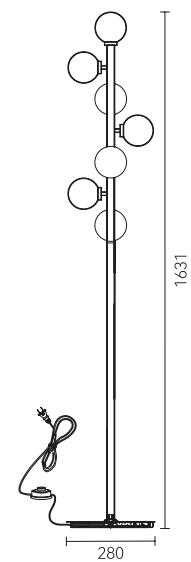

FL1621-7

● Gold   ● Gun black   ● Sandy gold   ●+● Black + Glod

Material: Steel + glass