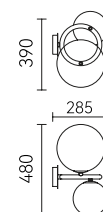

Yunmeng

FD1921-9

FD1637-8

FD1921-5

FB1921-2

- ●+● Shiny Gold+White
- ●+● Black+Smoky
- ●+● Black+Cognac

Material: Copper+Glass