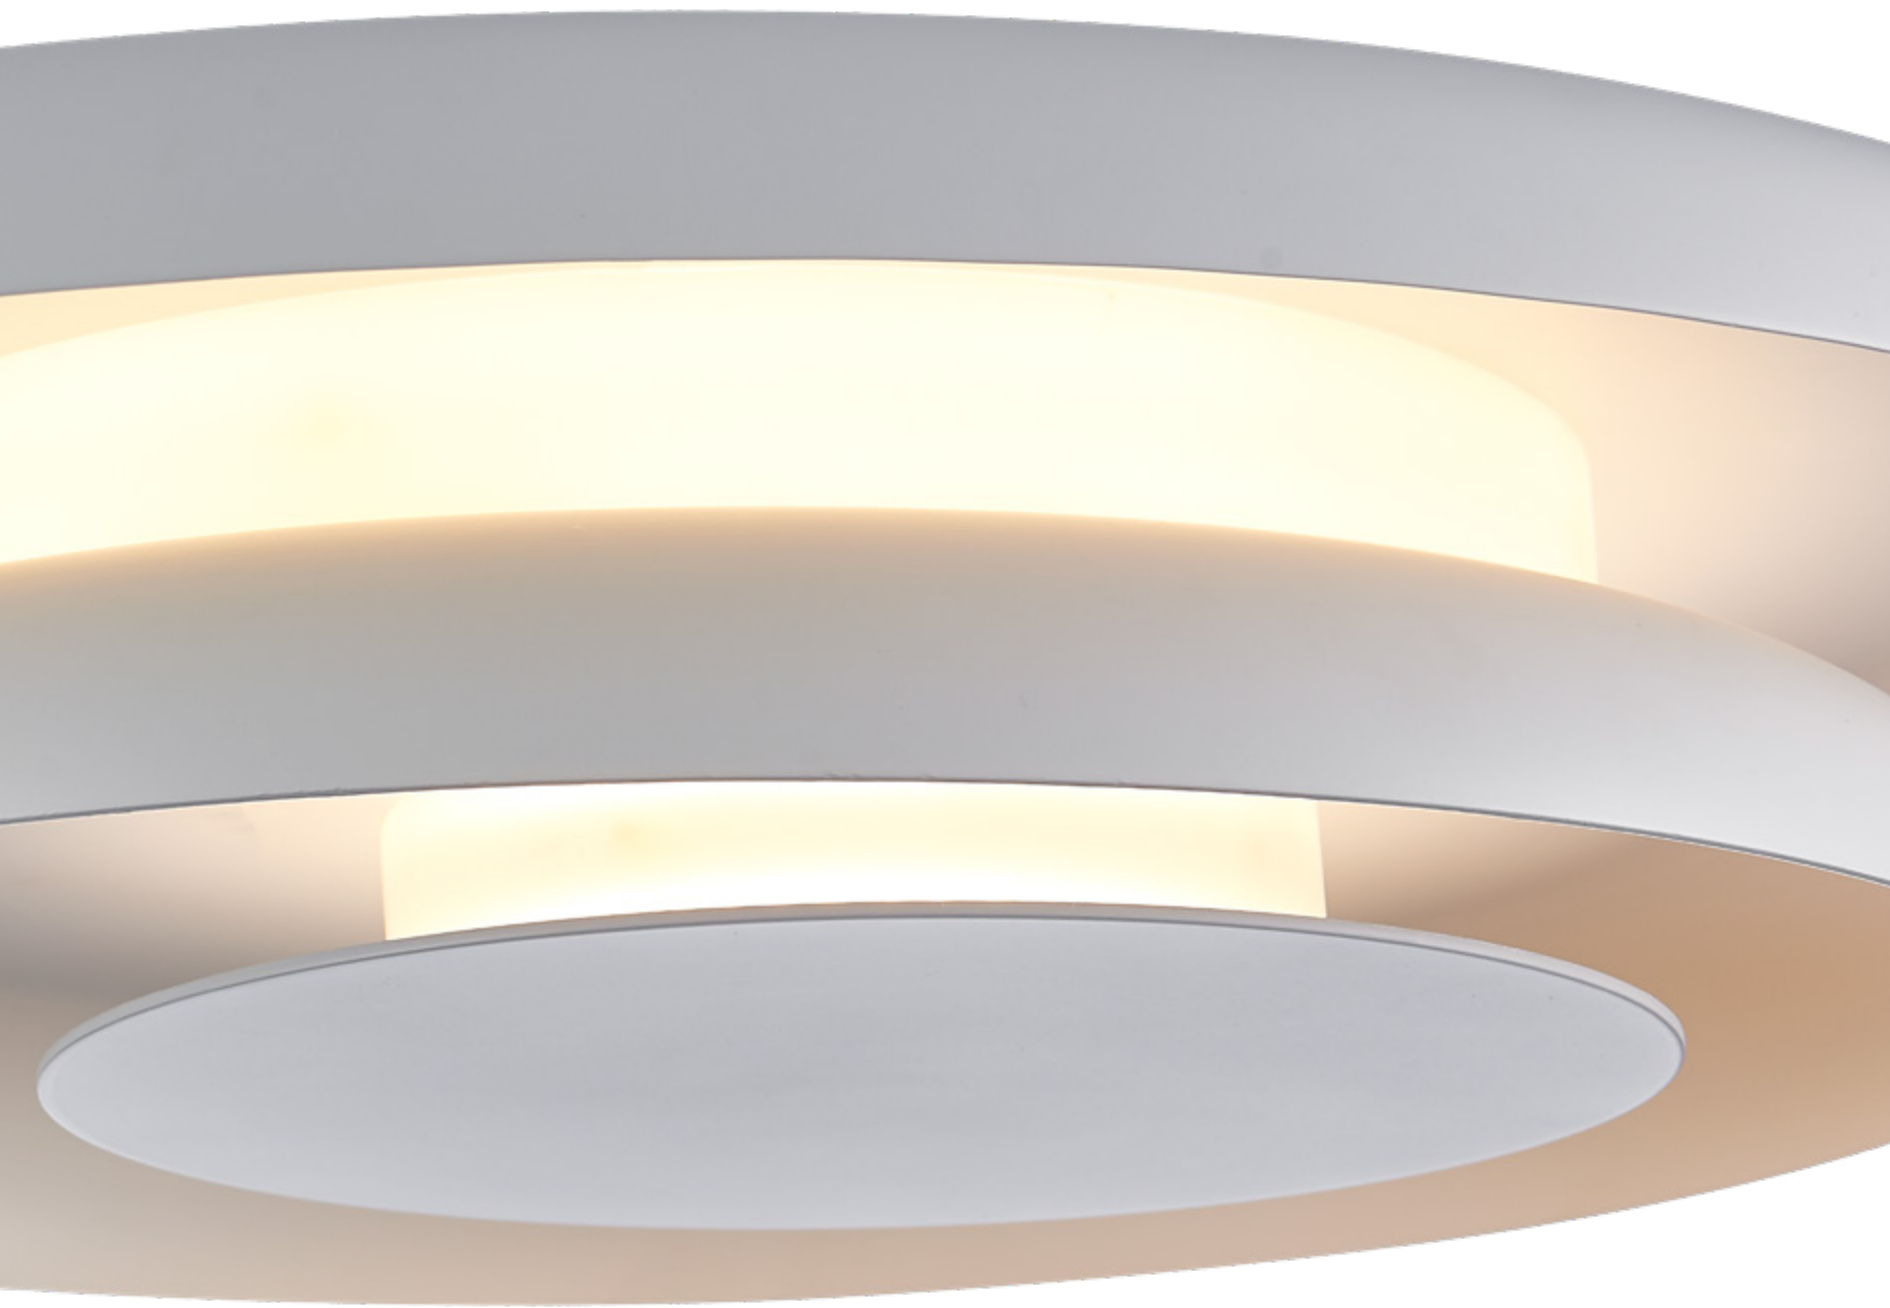

圆的视觉魔力

一圈一圈的漩涡，开启光的魔法

The visual magic of the circle.

The whirlpool turns on the magic of light.