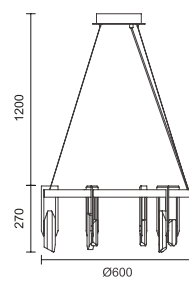

FD2035-600