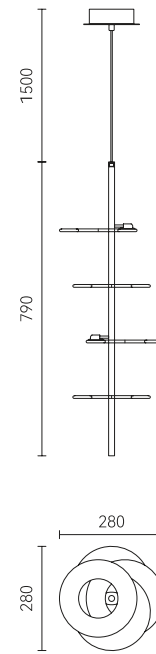

# annualring

FD2189-20

FD2189-2

FD2189-4

FL2189-1A

FL2189-1B

F T2189-1

●+● Space gold +Matt black