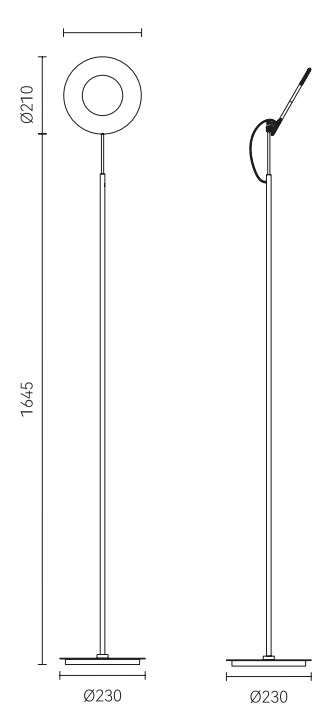

# annualring

FD2189-20

FD2189-2

FD2189-4

FL2189-1A

FL2189-1B

F T2189-1

●+● Space gold +Matt black