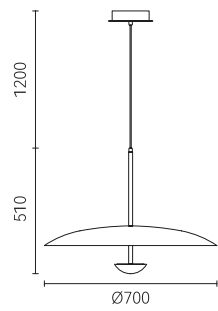

Shadow

FD2159-1M

● Copper ● Walnut

Material: Aluminium