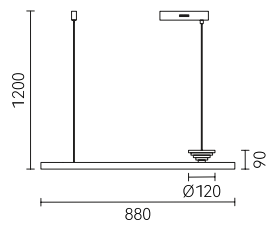

Inception

FD2192-1S