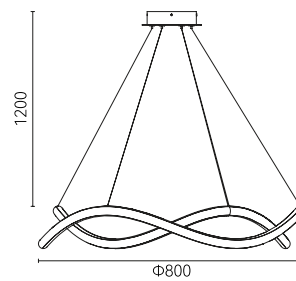

FD2155-800