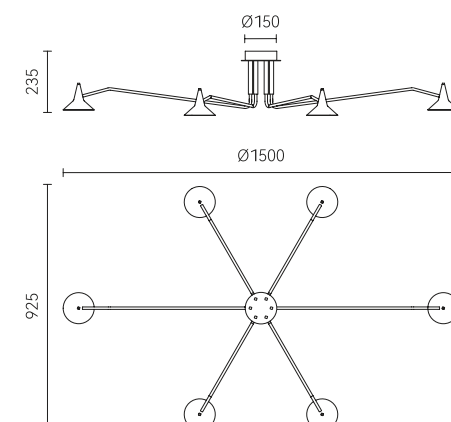

FX2105-3S

FD2105-6B

FX2105-3L

FX2105-6A

水母  
**JELLYFISH**

深海的点点微光  
是生命冲破寂静的温暖力量

The glimmer of the deep sea,  
It is the warm power of life to break through silence.