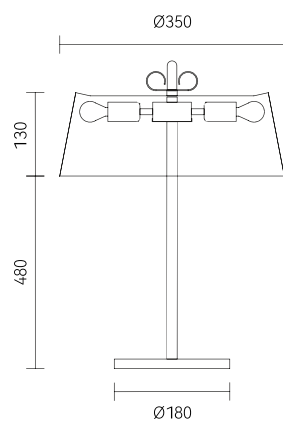

# tour around

FD2130-1S

FD2130-1L

FD2130-1A

FL2130-3

F T2130-3

- yellow
  - Bright black
  - Cloud
  - Purple Rhododendron
  - Pink
  - Matt white
  - SiWen
- Portoro

Material: Aluminum + glass