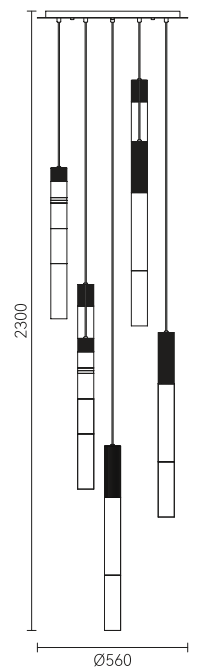

妆 Makeup

Makeup

FD2019-3 FD2019-6

FD2019-7

家的新妆容

经典口红盒设计，家居生活焕彩一新

New makeup at home

Classic lipstick box design

home life is radiant.

FD2019-1A

FD2019-1B

FD2019-1C

F T2019-1

FB2019-1

● Peel black

● Glod

Material: Aluminium+Marble+Crystal