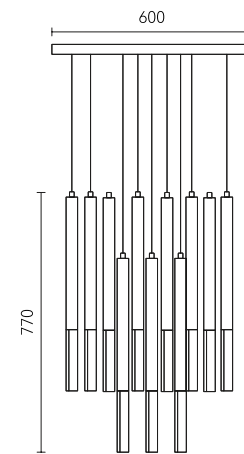

rain

FD1857-12B