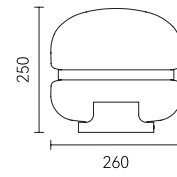

CAPSULE

F T1925-1S