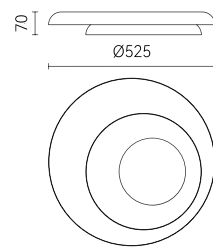

Swirling

FX2160-1S