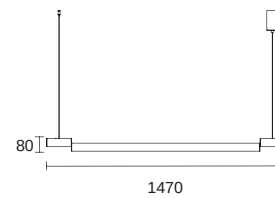

● Gold ● Black

Material: Aluminum + Acrylic