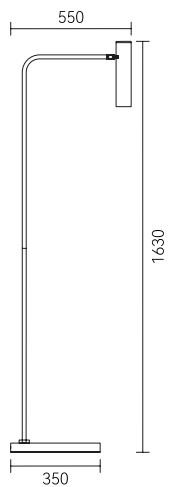

## STAR SCOUT

FB1650-1

F T1650-1

FL1650-1

●+● Black + Glod    ● Gold

Material: Iron