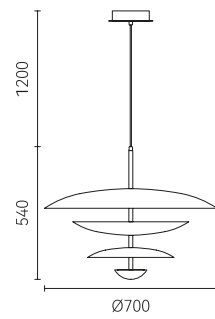

Shadow

FD2159-2B

● Copper ● Walnut

Material: Aluminium