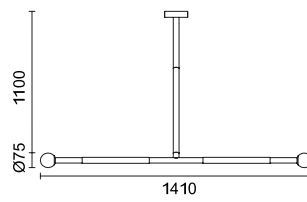

## arrow

FD2180-3S

FD2180-3L

FD2180-4

FD2180-2

● Copper

Material: Copper + leather + glass

绅士