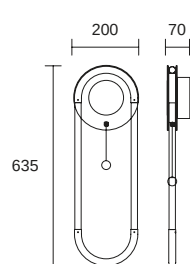

彩虹

rainbows

一片生机盎然的森林，
光游走之间。

A vibrant forest
light swimming between.

Rainbow

FX2056-800

FX2056-600

FX2056-1000

FB2056-1

F T2056-3

●+● Black+Rose Gold   ●+● White+Rose Gold   Material: Iron + Aluminum