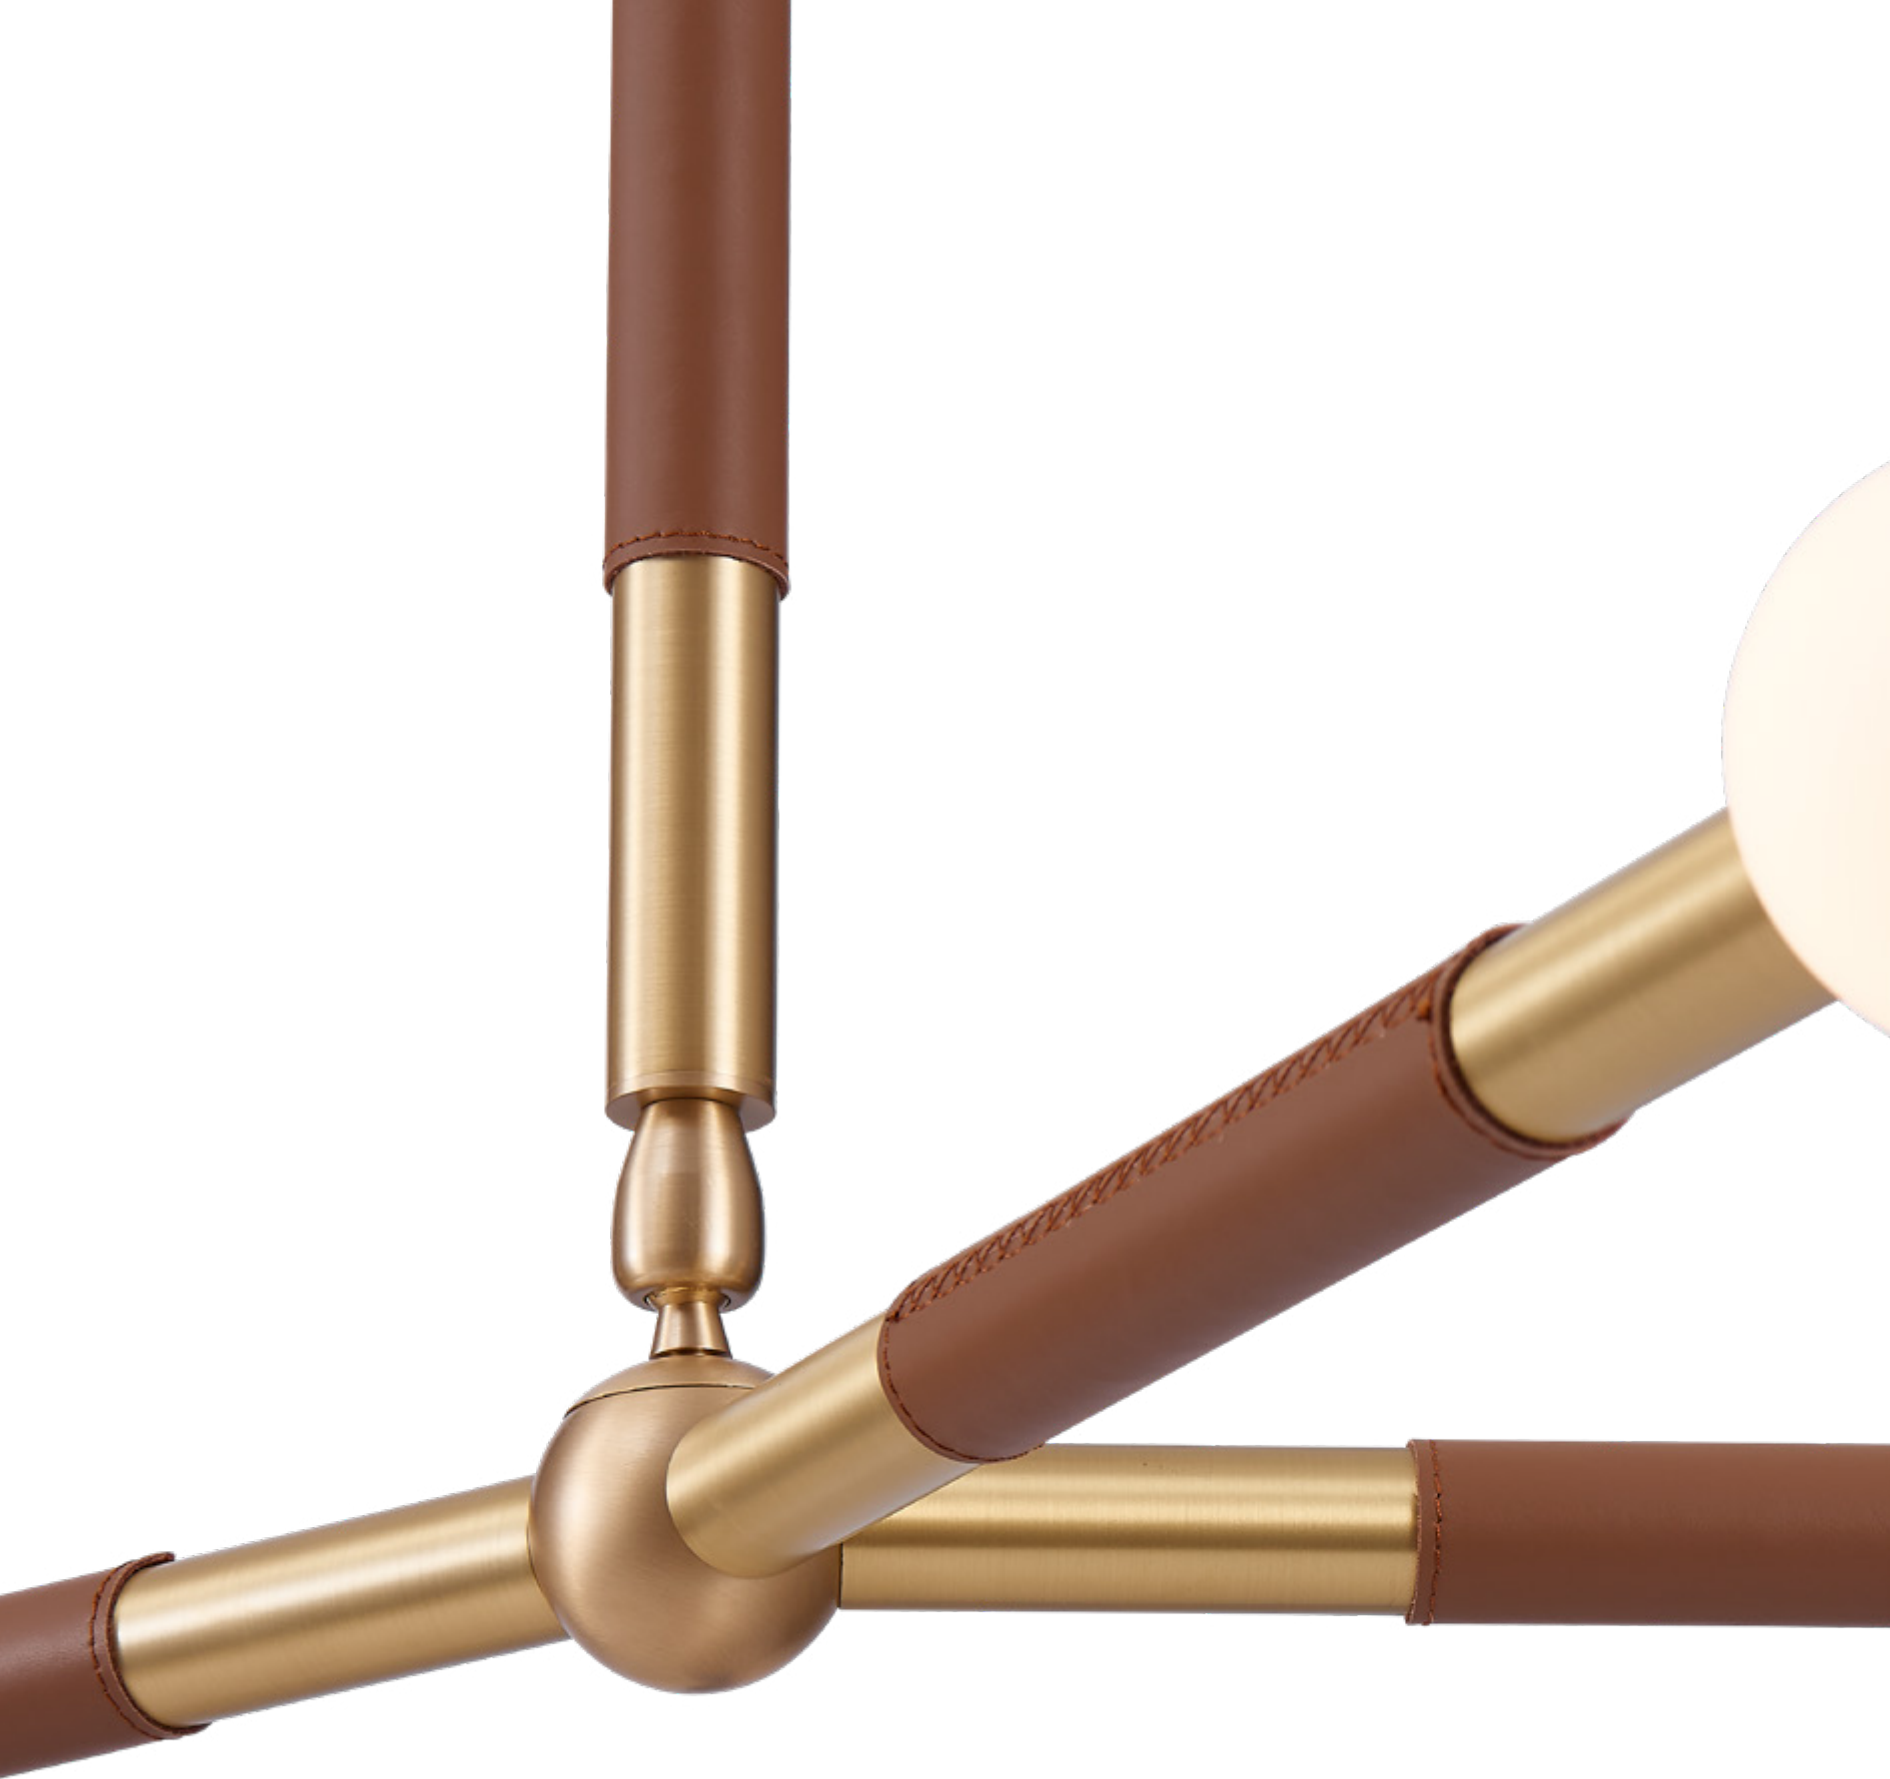

## Amber

FD2175-1S

FD2175-1L

● Milk Light ● Soot ○ Clear light ● Cognac Material: Aluminum + glass

箭