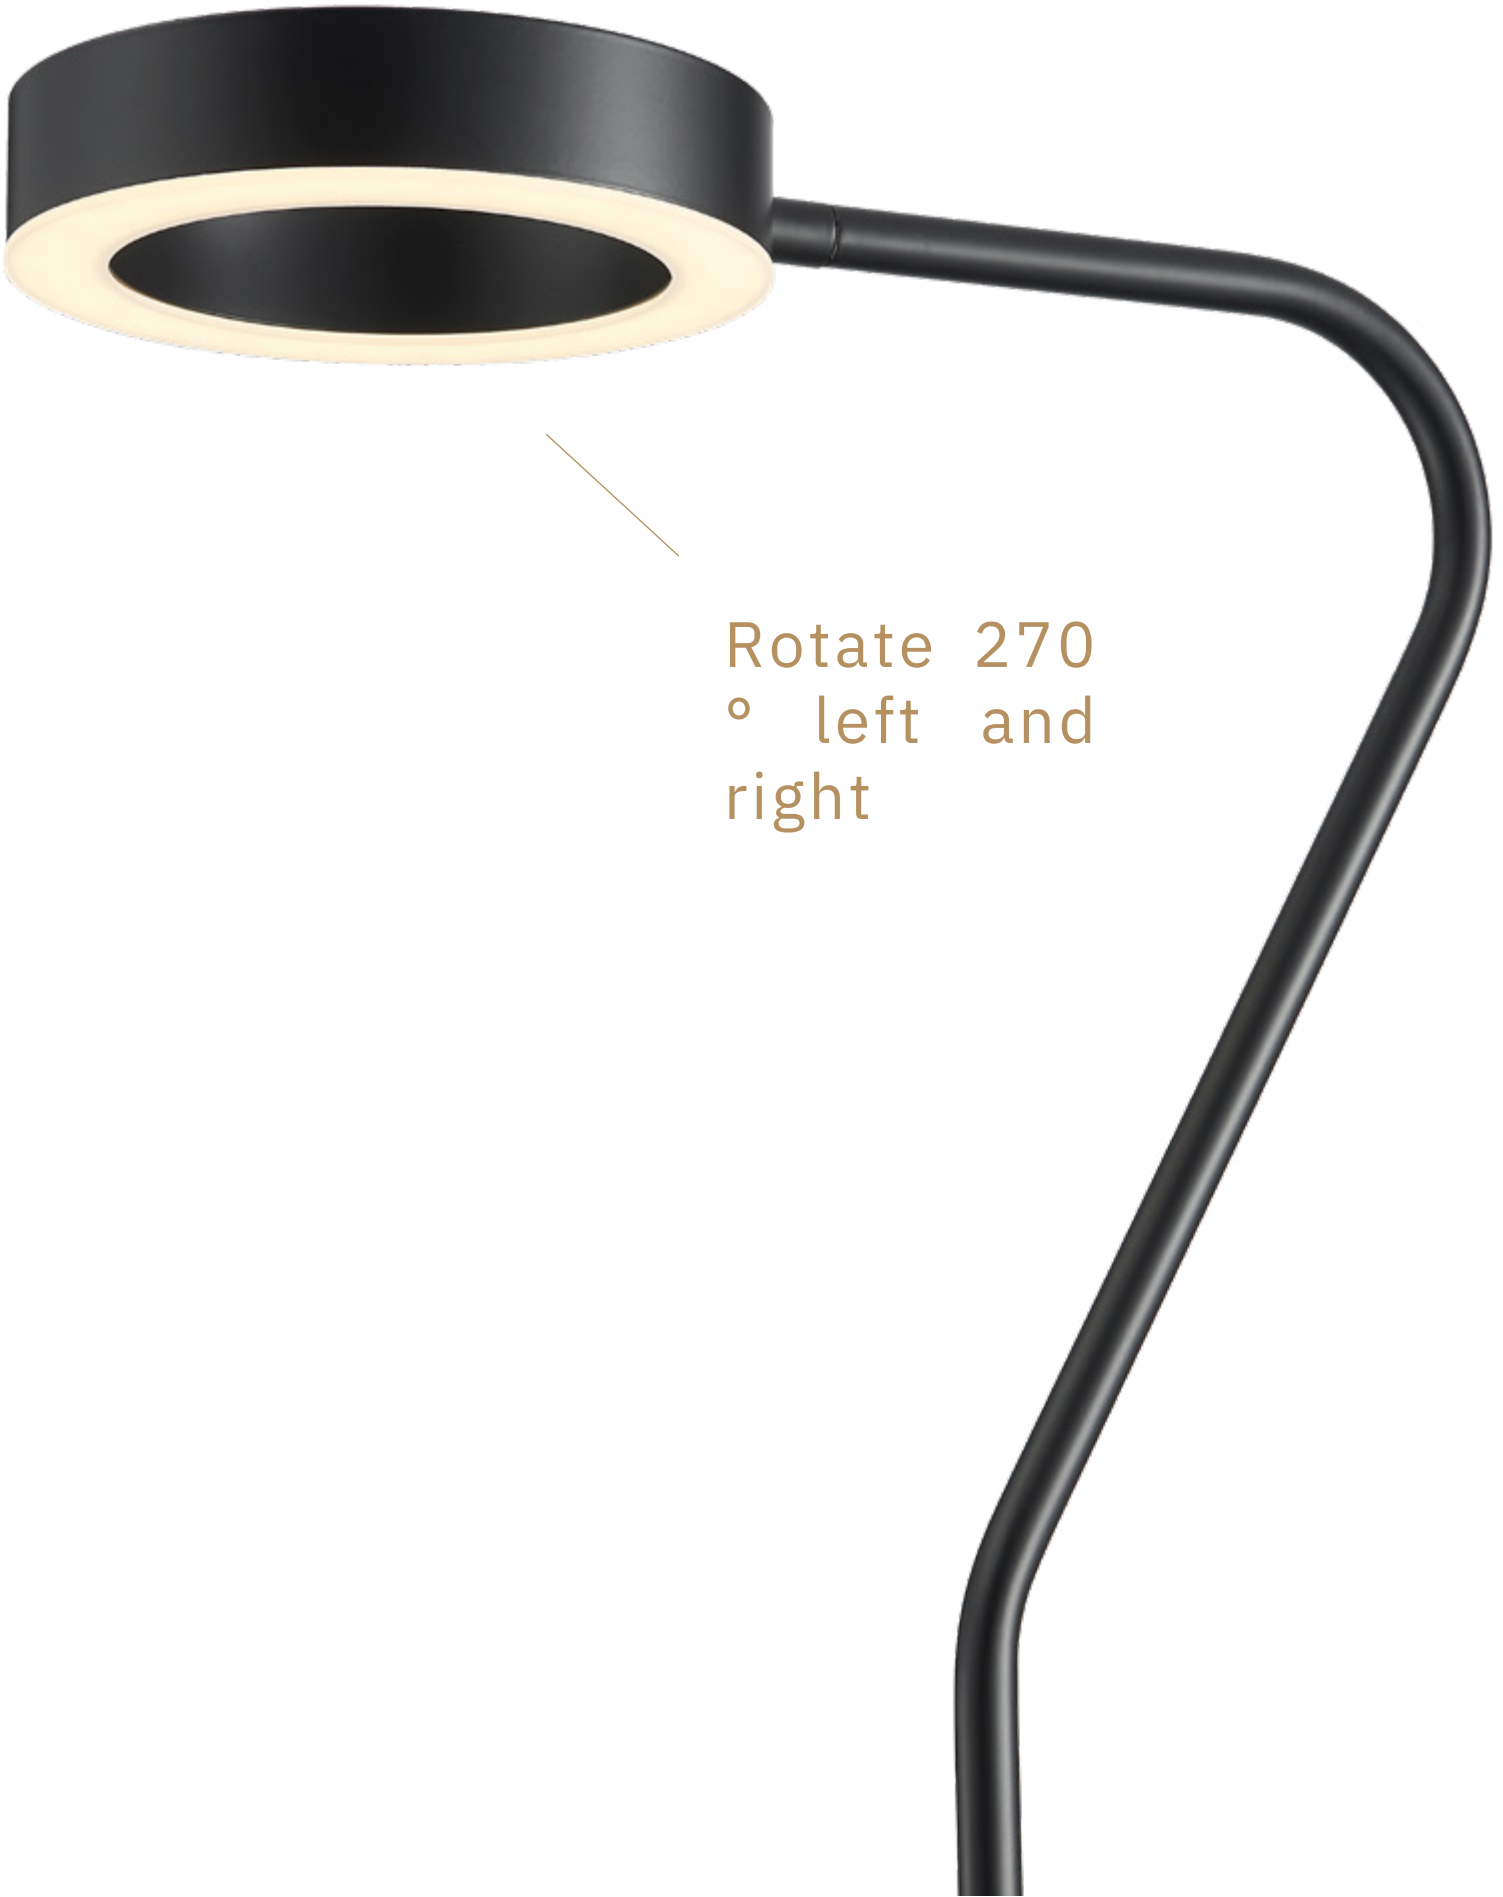

# 探戈 Tango

干净，利落，沉稳，自由  
是说探戈的舞步  
也是我们对光和生活的态度

Clean, neat, calm and free.

It means the dance steps of tango and our attitude towards light  
and life.

Rotate 270  
° left and  
right

It means the  
dance steps  
of tango and  
our attitude  
towards light  
and life