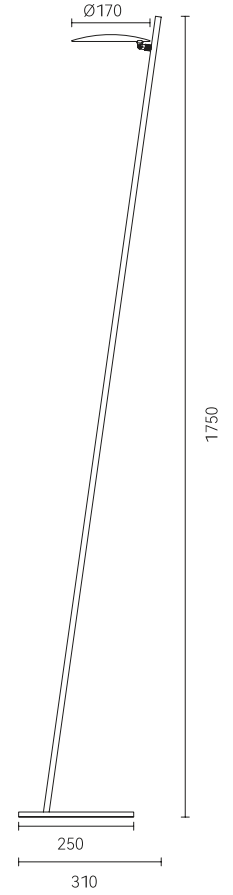

FL2181-1B

●+● Matt white + Space gold

●+● Space gold +Matt black

Material: Aluminum+Iron