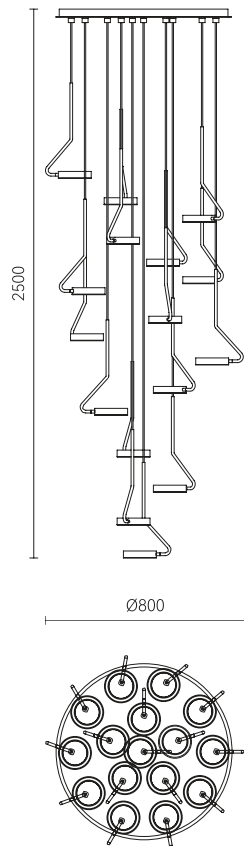

Tango

FD2120-11