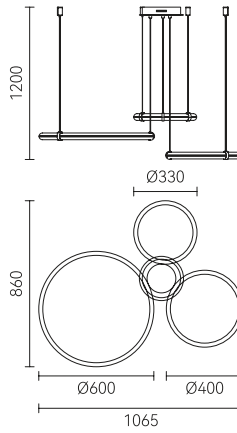

Skyrim

FD2006-3A

● Walnut

Material: Aluminium