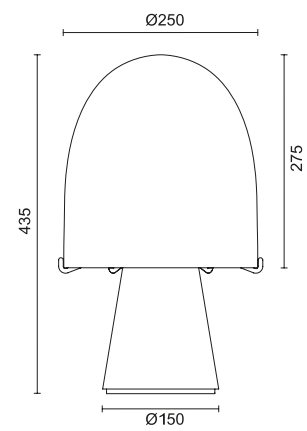

1. + ● Cognac + Emperador
   - + ● Smoky gray +
   - + ● Portoro Creamy +
   - oak
2. Cloud SiWen

Material: Marble, Glass, solid wood