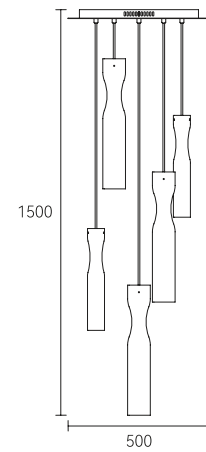

bottle

FD1918-1S

FD1918-1L

FD1918-5

● Gold

● Walnut

●+● Gold + Coffee Gold

Material: Aluminum + Glass