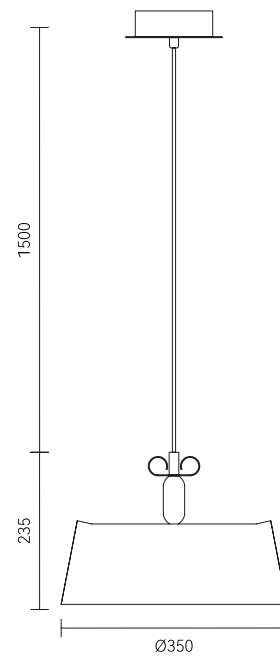

tour around

FD2130-1A

1. yellow
   - Bright black
   - Cloud
   - Purple Rhododendron
   - Pink
   - Matt white
   - SiWen
2. Portoro

Material: Aluminum + glass