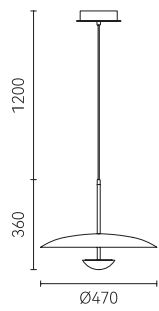

Shadow

FD2159-1S