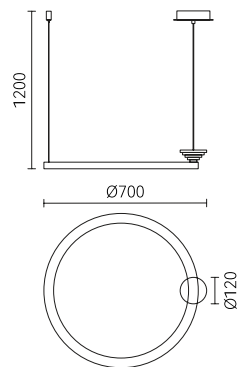

FD2192-700