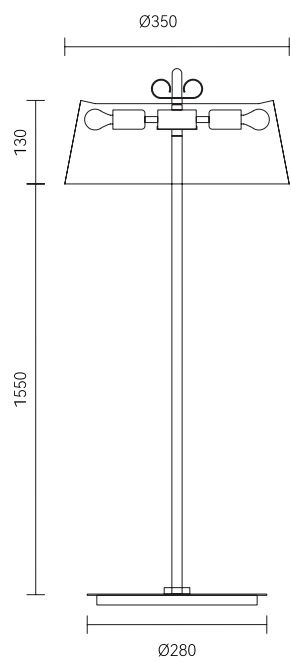

# tour around

FD2130-1S

FD2130-1L

FD2130-1A

FL2130-3

F T2130-3

- yellow
  - Bright black
  - Cloud
  - Purple Rhododendron
  - Pink
  - Matt white
  - SiWen
- Portoro

Material: Aluminum + glass