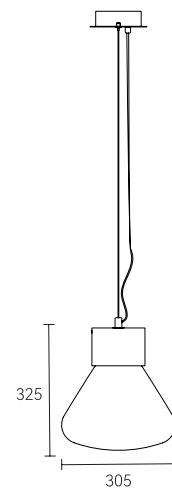

## pilot

F T2066-1S

FD2066-1S

FD2066-1L

F T2066-1L

●+● White+Gray

●+● Light grey+Gray

Material: Marble + Glass