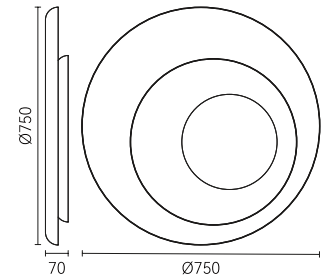

Swirling

FB2160-1L

White
 Copper
 Burnt copper

Material: Aluminum, Copper