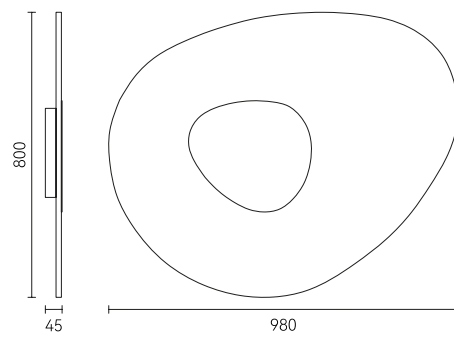

Stone guest

FB2168-1

● + ● Black + white

Material: Iron + marble