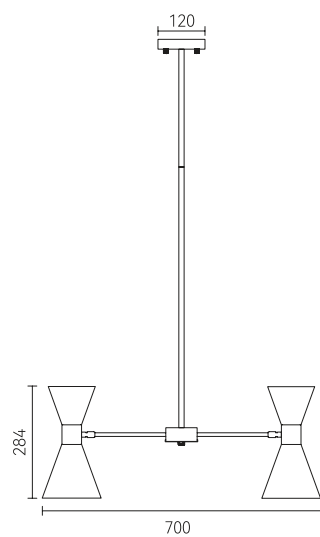

bow tie

FD1613-5