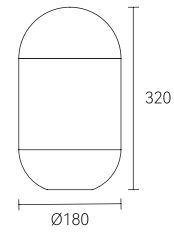

仓

ware- house

warehouse

F T2010-1S