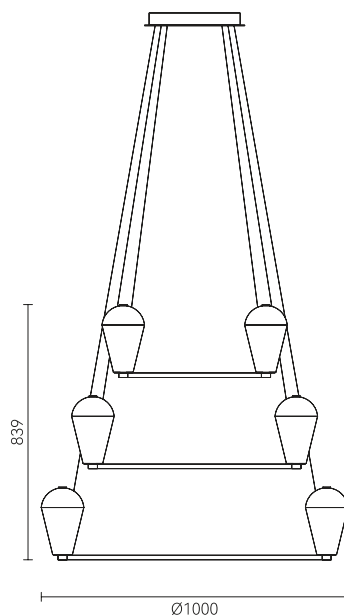

shuttle

FD2049-18

● + ● Gold+Alabaster

Material: Glass+Alabaster+Iron