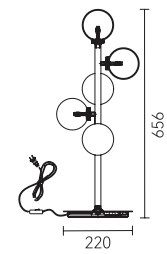

Ring star

F T1621-5

● Gold   ● Gun black   ● Sandy gold   ●+● Black + Glod

Material: Steel + glass