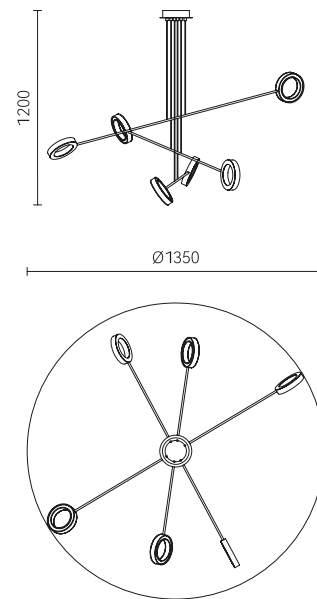

Tango

FD2120-6

● + ● Gold+White   ● Matt black

Material: Iron + aluminum + acrylic