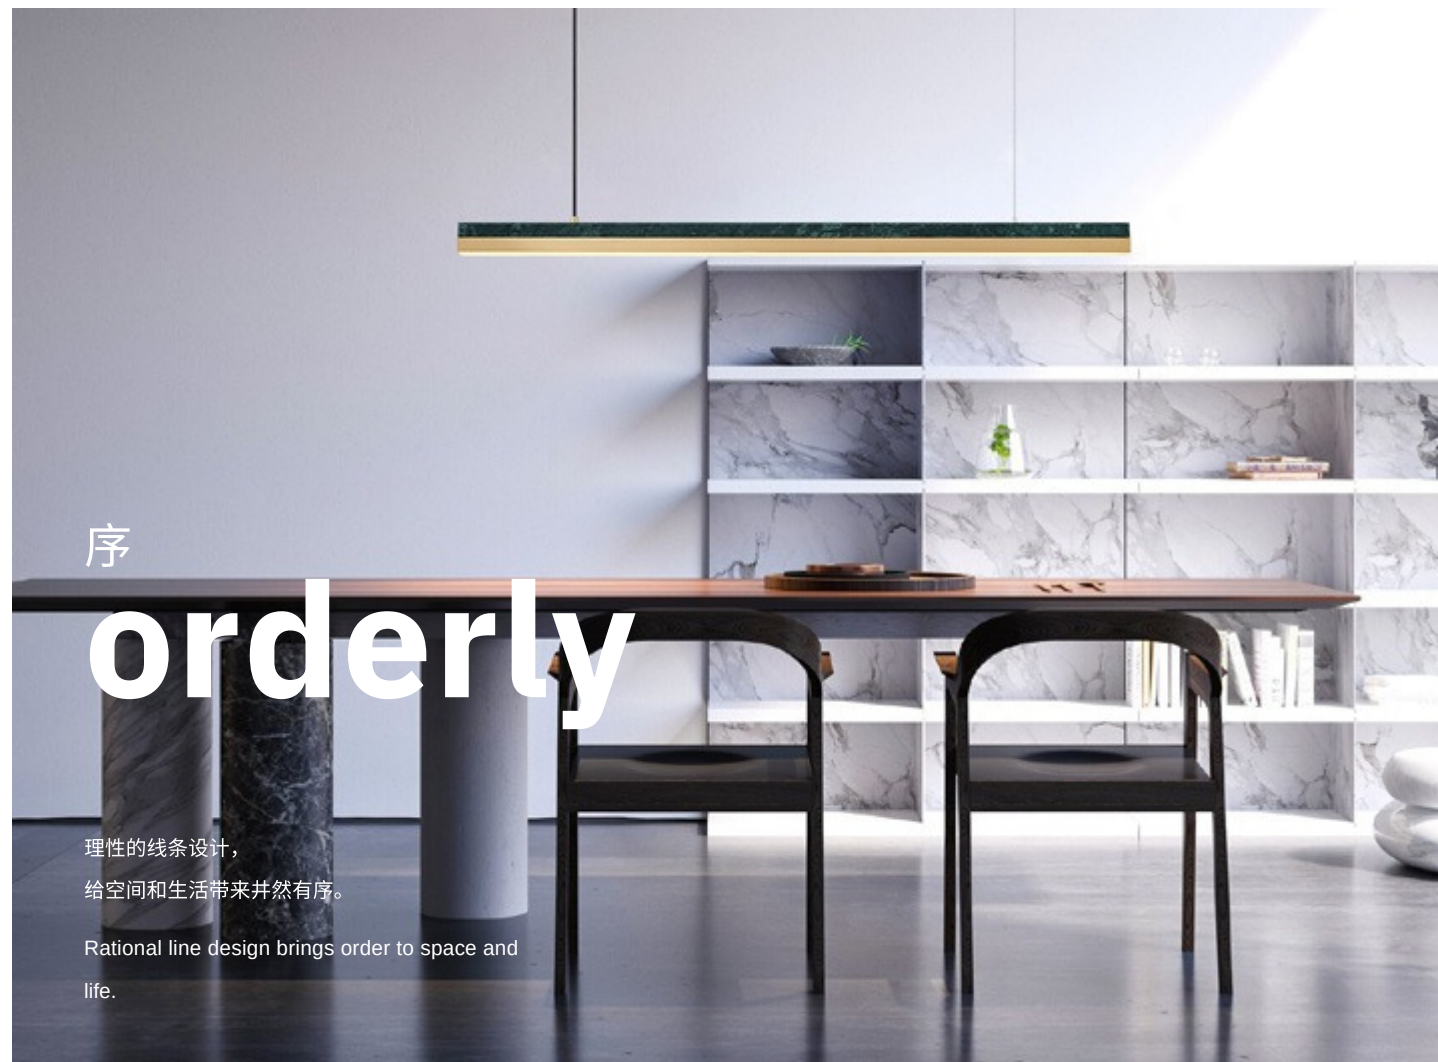

●+● Gold+Green ● Black Marquina

Material: Copper + Natural marble