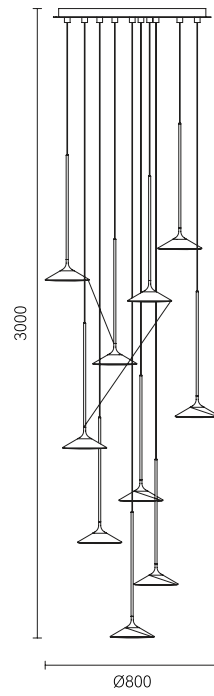

## dance

FD2196-1

FD2196-5

FD2196-10

● Bright black

Material: Aluminium+Acrylic

花环