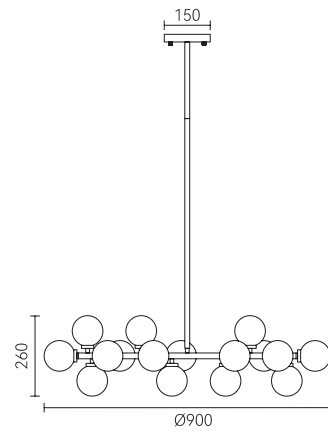

Ring star

FD1621-16S