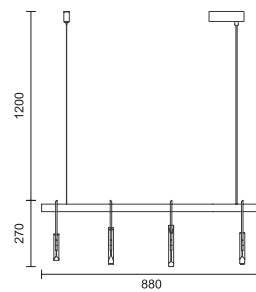

Laurel

FD2035-1S