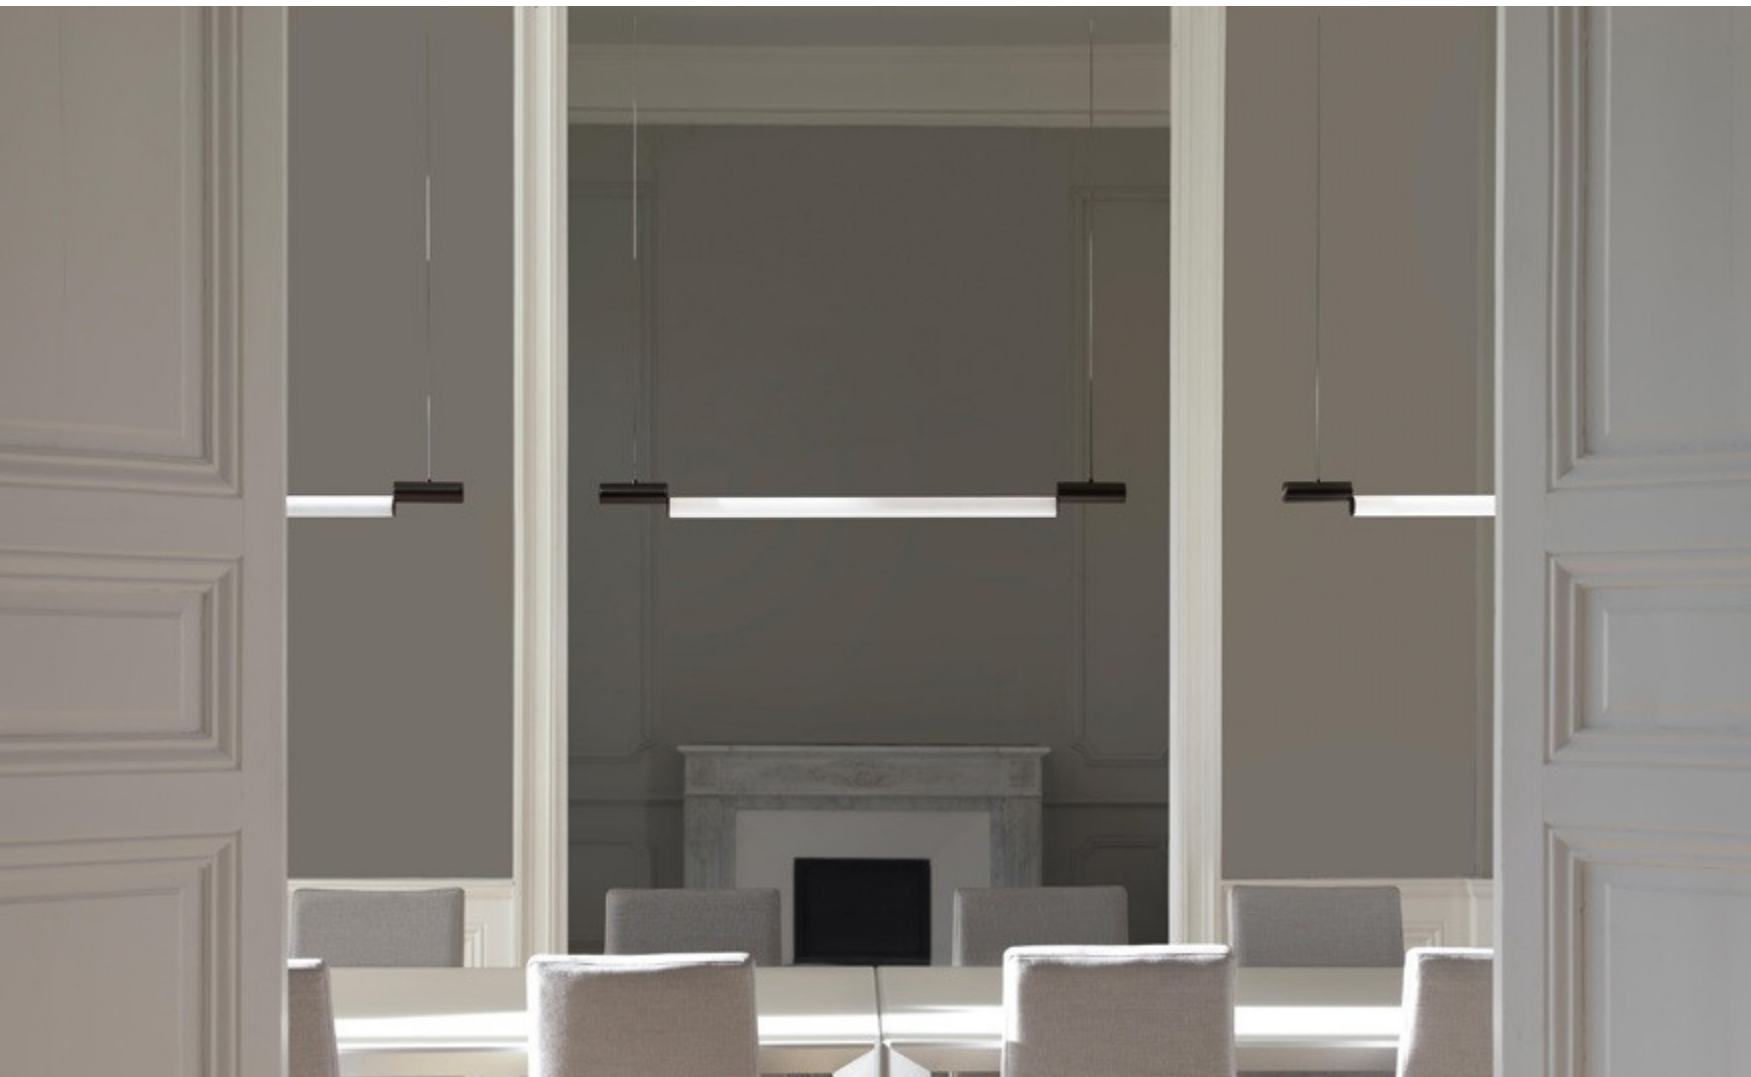

光之琴

Harp of Light