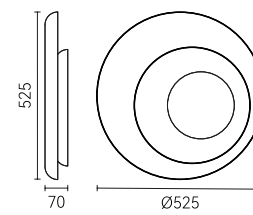

## Swirling

FX2160-1S

FX2160-1L

FB2159-1S

FB2160-1L

White
  Copper
  Burnt copper

Material: Aluminum, Copper

倾城