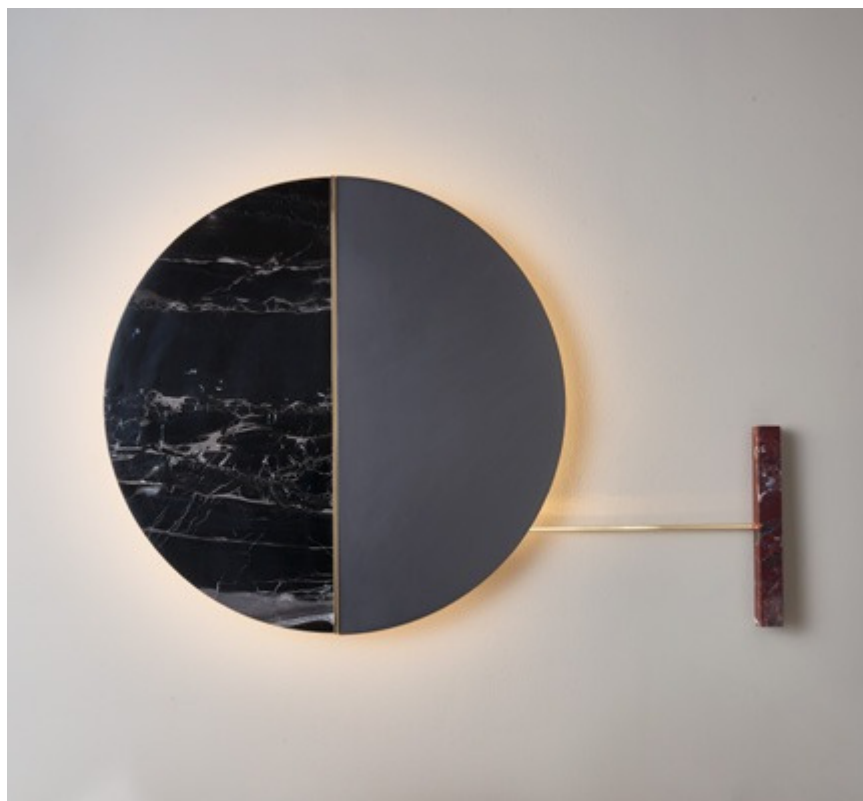

月蚀 Lunar eclipse

缺也是一种美
因为总有那么一刻
光与影
平分秋色

Lack is also a kind of beauty.
Because there will always be a
moment, Light and shadow share
equally.