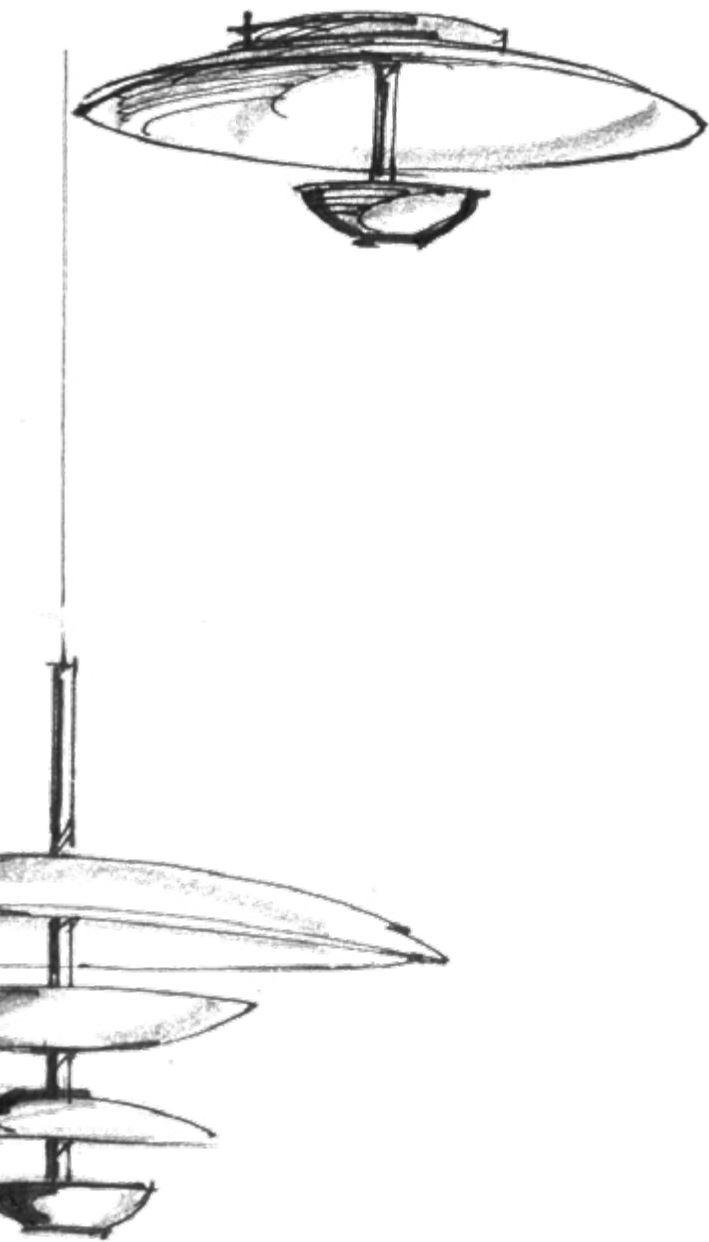

影

Shadow

湖面是苍穹的倒影
折射星光的痕迹

The lake surface is the reflection of the sky,
reflecting the traces of starlight.