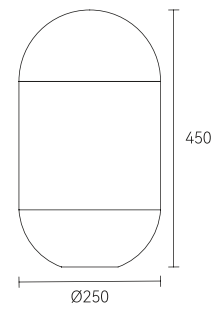

仓

ware- house

warehouse

F T2010-1L

● White

Material: Marble + Glass

发射宇航仓，让想象穿过梦境。

Launch the space capsule and let the imagination
pass through the dream.