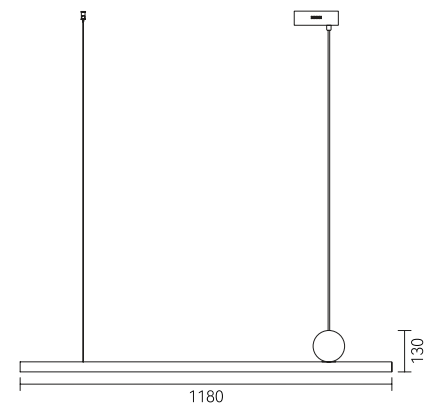

rule

FD1806-1A

FD1806-1B

FD1806-1C

FD1806-1D

FD1806-1S

FD1806-1L

●+● Black + Glod

Material: Copper + aluminum