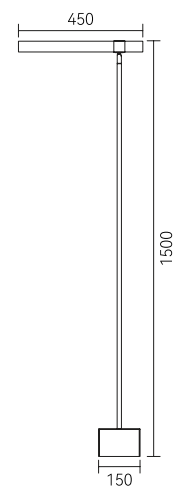

Top hat

F T1820-1

FL1820-1