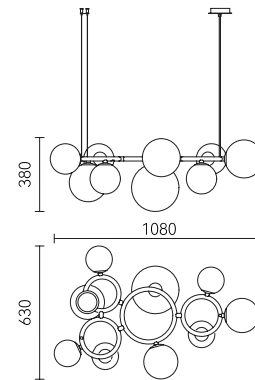

Yunmeng

FD1921-9