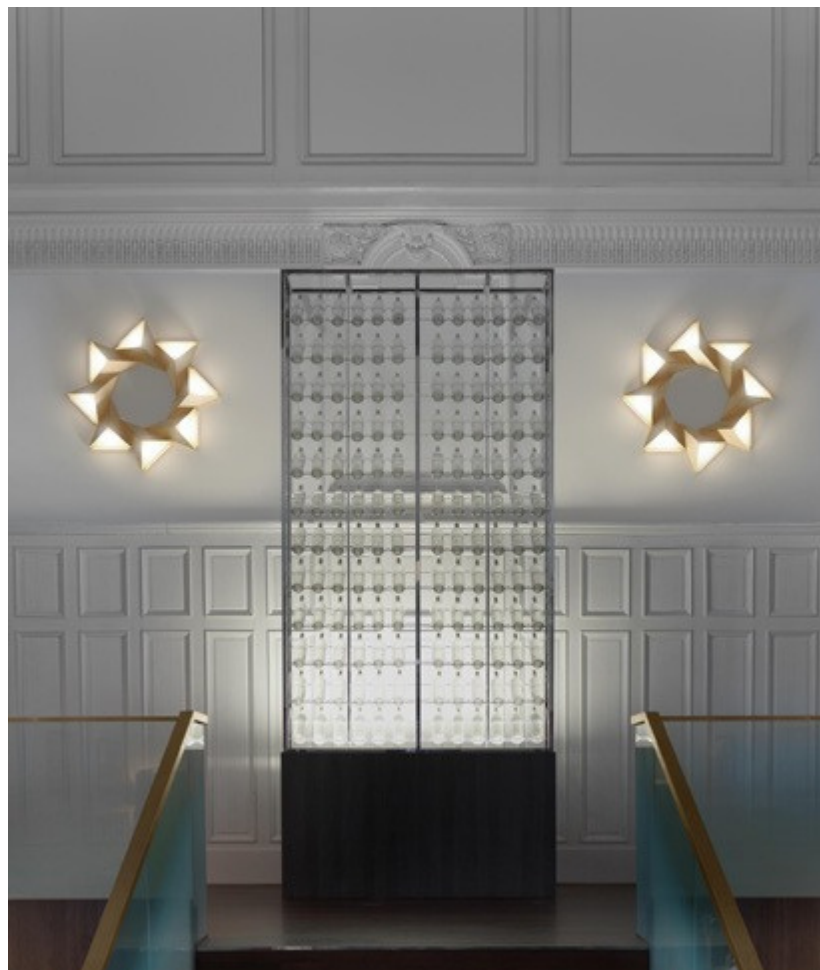

三角星

Triangle

star

可以自由组合的空间元素。

Spatial elements that can be freely combined.

Three-pointed star

FB1848-1

Gold

Material: Stainless steel+Acrylic