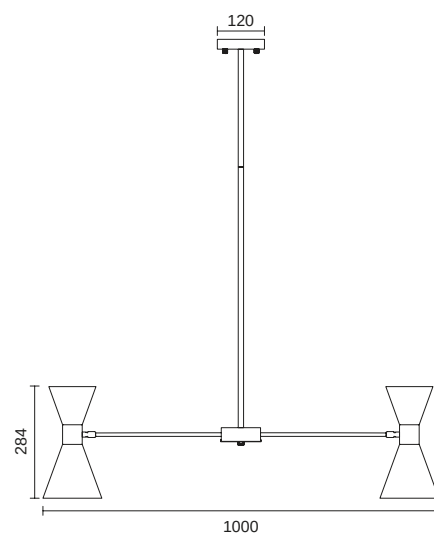

bow tie

FD1613-5

FD1613-8

FB1613-1

●+● Black + Chrome   ●+● Black + Gold   ●+● White + Gold

Material: Iron