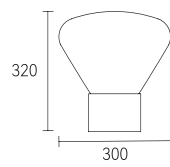

pilot

F T2066-1S