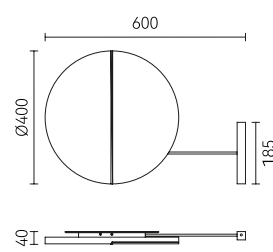

Lunar eclipse

FB2145-BS

● Black   ● + ● Gold + white

Material: Iron + marble