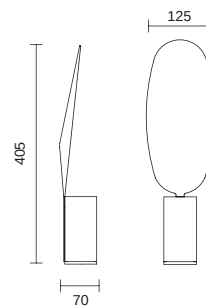

羽 plume

中世纪城堡里的羽毛笔，
以新的设计形态出现在我们的生活。

The quill pen of medieval castle appears in our
life with a new design form.

plume

F T1842-1S

F T1842-1L

●+● Black + Gold

Material: Aluminum + steel