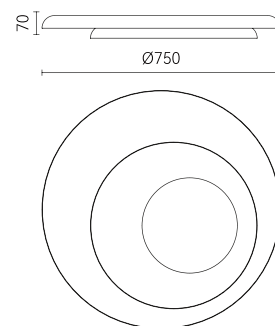

Swirling

FX2160-1L

White
 Copper
 Burnt copper

Material: Aluminum, Copper