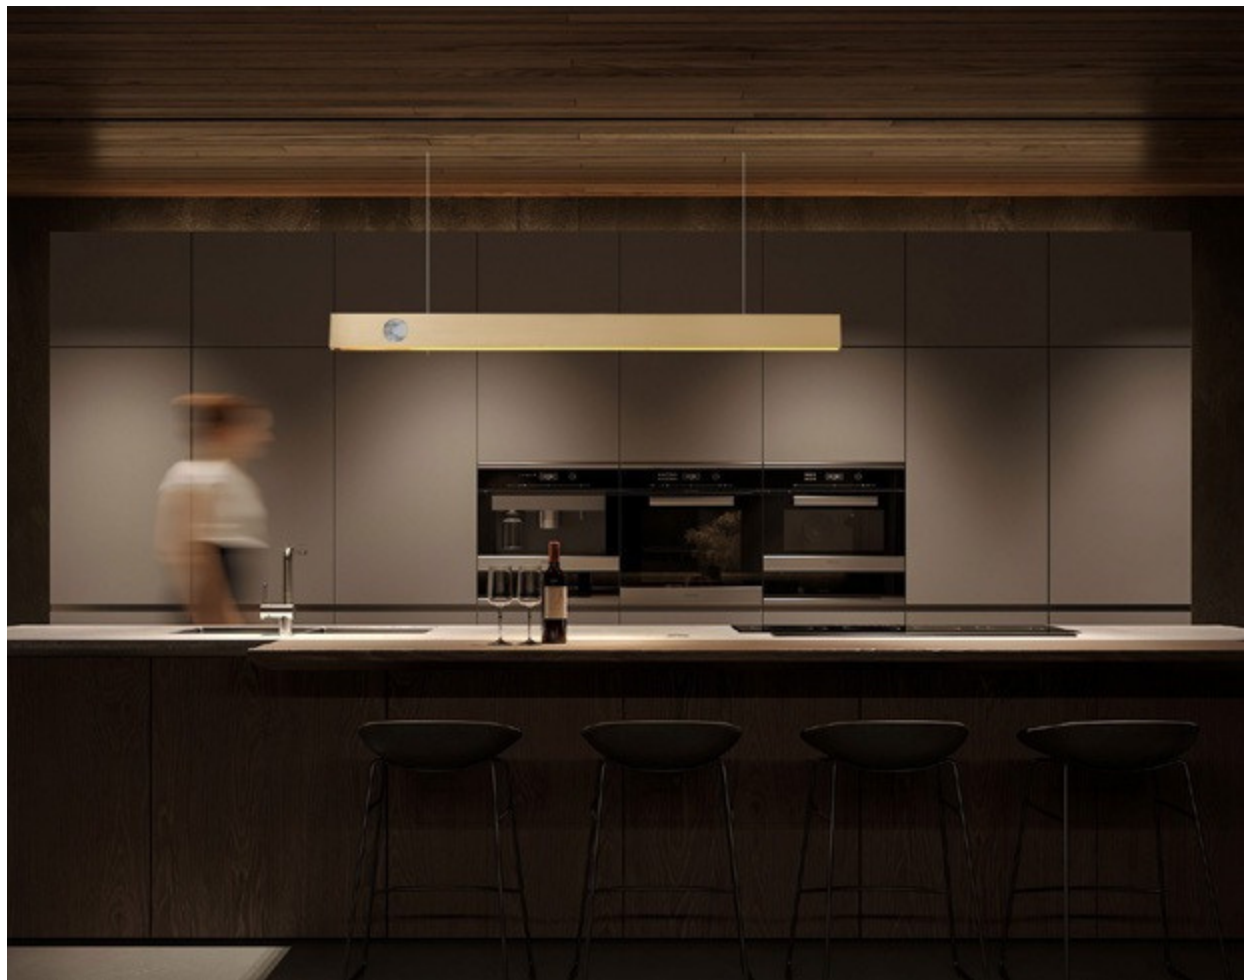

Enlightenment circle

FD2195-1S

FD2195-1M

FD2195-1N

● Black

● Copper

Material: Copper+Acrylic