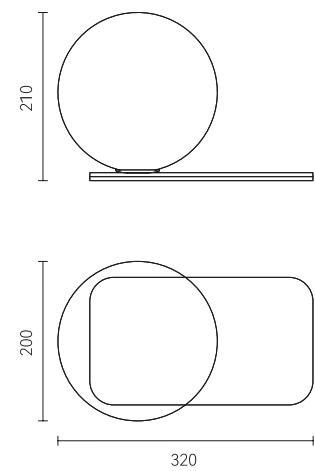

Condensing light

F T2108-1A

F T2108-1B

- Oxide
- bronze
- Portoro
- Pearl Black
- Purple
- Cloud
- Dora
- grey Earl King

Material: Aluminum + Glass
Marble + Glass