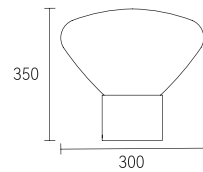

## pilot

F T2066-1S

FD2066-1S

FD2066-1L

F T2066-1L

●+● White+Gray

●+● Light grey+Gray

Material: Marble + Glass