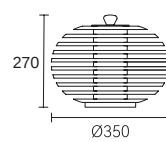

Edo

FD2038-1

● Marble

Material: Alabaster