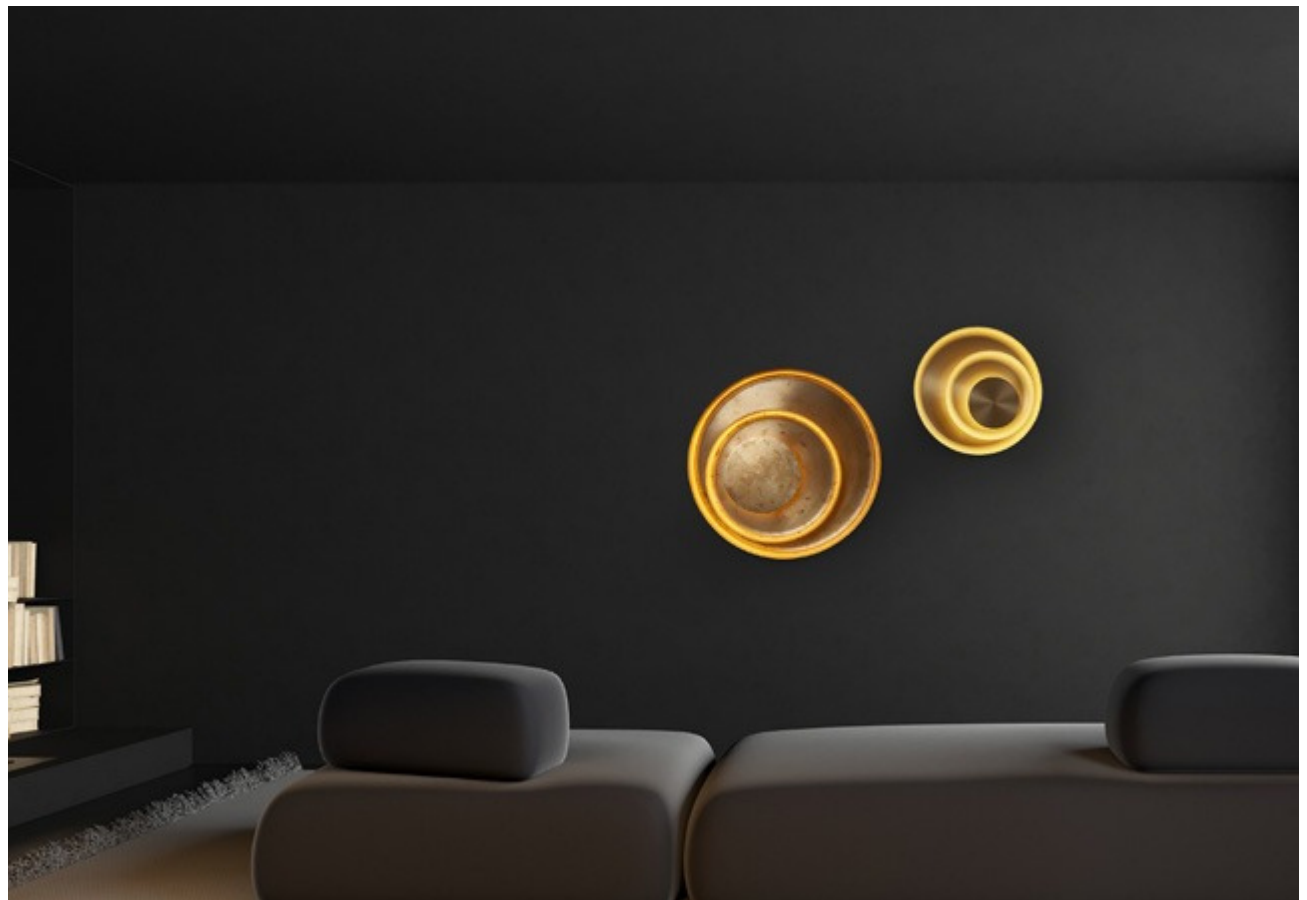

## Swirling

FX2160-1S

FX2160-1L

FB2159-1S

FB2160-1L

White
  Copper
  Burnt copper

Material: Aluminum, Copper

倾城