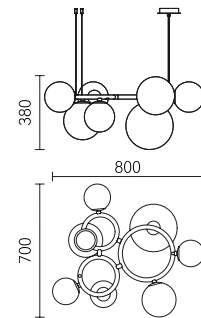

Yunmeng

FD1921-9

FD1637-8

FD1921-5

FB1921-2

- ●+● Shiny Gold+White
- ●+● Black+Smoky
- ●+● Black+Cognac

Material: Copper+Glass