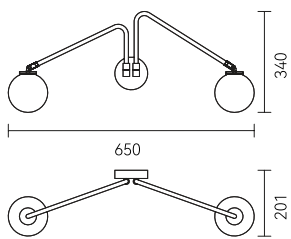

露
dew

dew

FB1649-2

●+● Black + Glod   ● Gold

Material: Iron+Glass

秋意的凝结，光华的恣意。

The condensation of autumn, the wanton
brilliance.