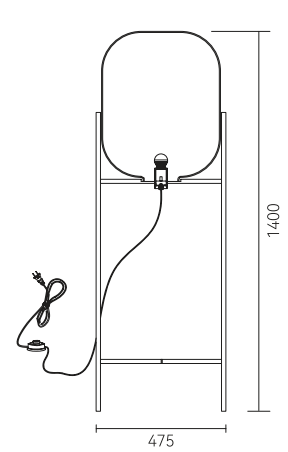

## Night firefly

F T1631-1S

F T1631-1L

FL1631-1S

F T1631-1L

● Black

● Smoky

Material: Steel+glass