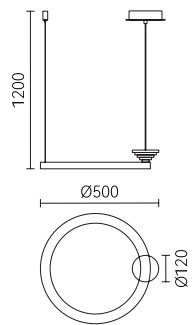

FD2192-500