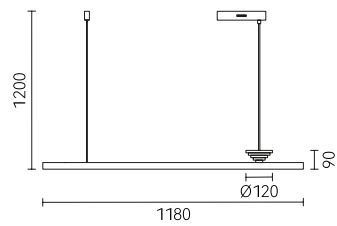

Inception

FD2192-1M

● Chrome

Material: Stainless steel+Acrylic