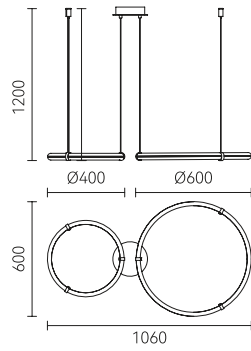

Skyrim

FD2006-2A