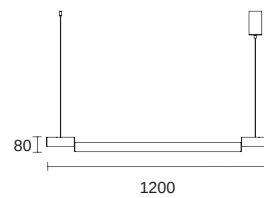

像是被人悄悄按下的琴键，
演绎起生活与空间的赞歌。

It is like a piano key quietly pressed by people,
performing the hymn of life and space.

Harp of Light

FD1915-1S

FD1915-1M

FD1915-1L

● Gold ● Black

Material: Aluminum + Acrylic