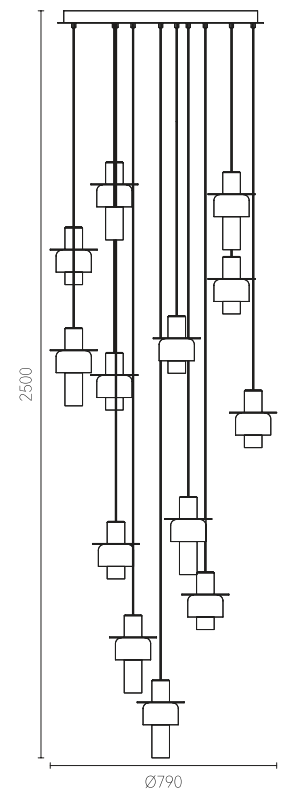

Water lilies

FD2132-15