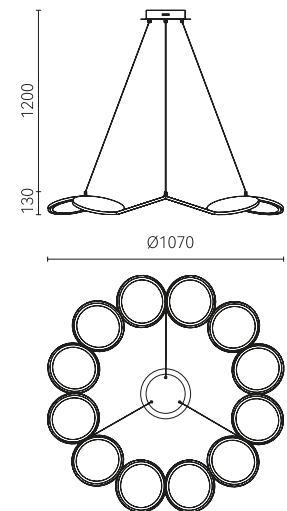

## Exquisite

FD2170-6

FD2170-8

FD2170-12

● Coppery ● Walnut

Material: Aluminum + Acrylic

琥珀