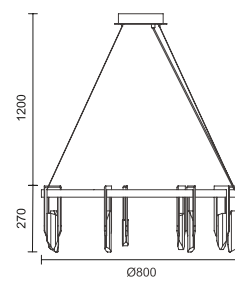

FD2035-800