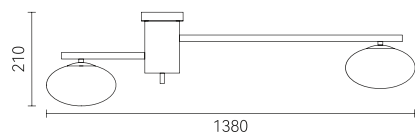

FX1861-8

● Gold

Material: Stainless steel+Glass