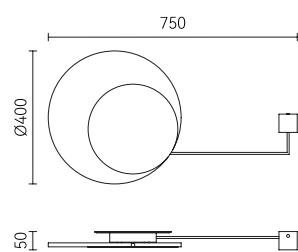

Lunar eclipse

FB2145-AS