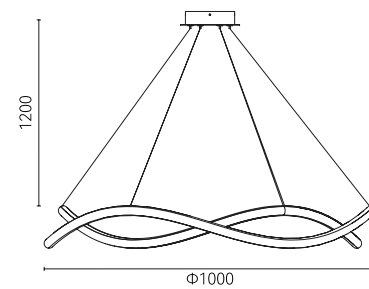

FD2155-1000