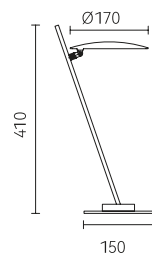

gentleman

F T2181-1

●+● Matt white + Space gold

●+● Space gold +Matt black

Material: Aluminum+Iron