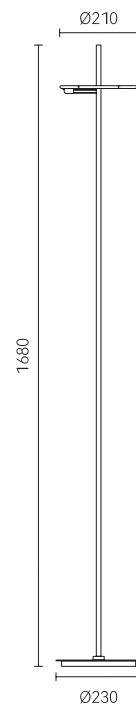

annualring

FL2189-1A

●+● Space gold +Matt black

●+● Matt white +Space gold

Material: Aluminum+Iron