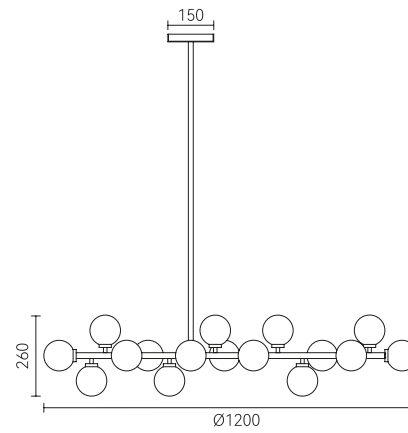

FD1621-16L