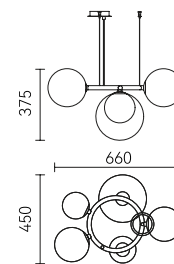

Yunmeng

FD1921-9

FD1637-8

FD1921-5

FB1921-2

- ●+● Shiny Gold+White
- ●+● Black+Smoky
- ●+● Black+Cognac

Material: Copper+Glass