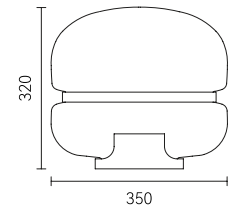

CAPSULE

F T1925-1M

● Smoky ● Cognac ● Clear

Material: Glass+Alabaster

一颗胖胖的时光胶囊，
专门用来愈合空间的静谧与格调。

A fat time capsule, specially used to heal the
tranquility and style of the space.