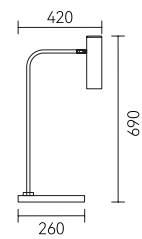

## STAR SCOUT

FB1650-1

F T1650-1

FL1650-1

●+● Black + Glod    ● Gold

Material: Iron