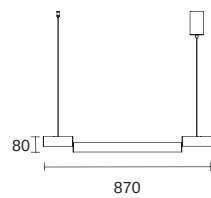

像是被人悄悄按下的琴键，
演绎起生活与空间的赞歌。

It is like a piano key quietly pressed by people,
performing the hymn of life and space.

Harp of Light

FD1915-1S

FD1915-1M

FD1915-1L

● Gold ● Black

Material: Aluminum + Acrylic