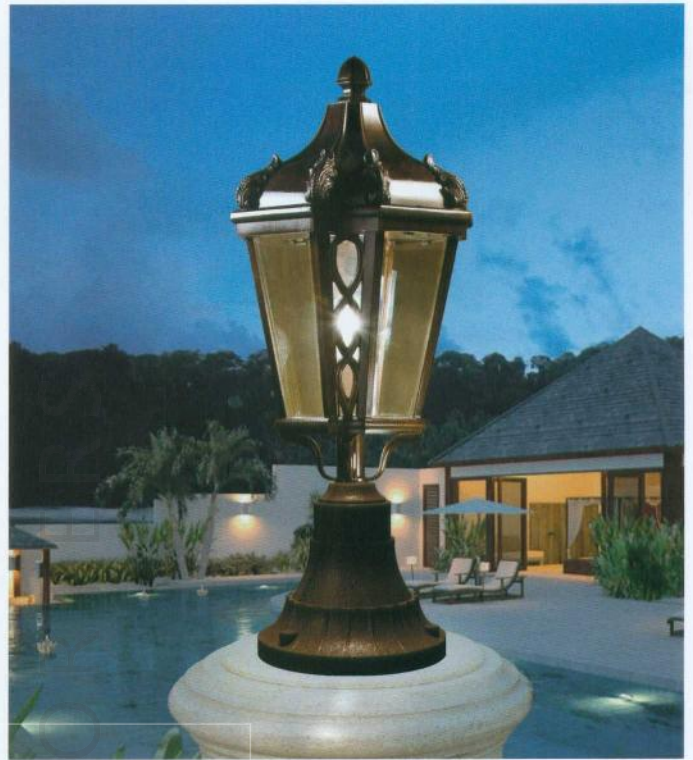

Model No: **WP-80008-9**
Lamp Size: W228XH600
Lamp: E27x1Lamp

Model No: **WP-80008-11**
Lamp Size: W228XD414XH1750
Lamp: E27x1Lamp

Model No: **WP-80008-10**
Lamp Size: W745XH2392
Lamp: E27x3Lamp

Model No: **WP-80008-12**
Lamp Size: W228XD568XH1813
Lamp: E27x2Lamp

Model No: **WP-80008-9**