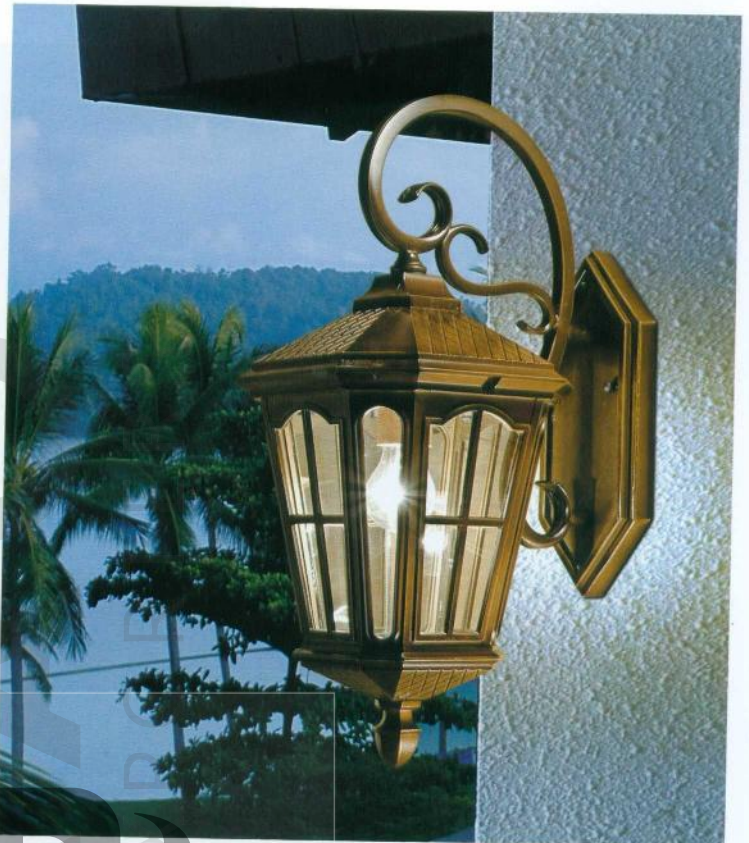

Patent design, counterfeit will investigate

Model No: **WP-80007-2**
Lamp Size: W227xD316xH534
Lamp: E27x1Lamp

Model No: **WP-80007-4**
Lamp Size: W228xH433
Lamp: E27x1Lamp

Model No: **WP-80007-3**
Lamp Size: W745XH2337
Lamp: E27x2Lamp

Model No: **WP-80007-5**
Lamp Size: W228XH560
Lamp: E27x1Lamp

Model No: **WP-80007-2**