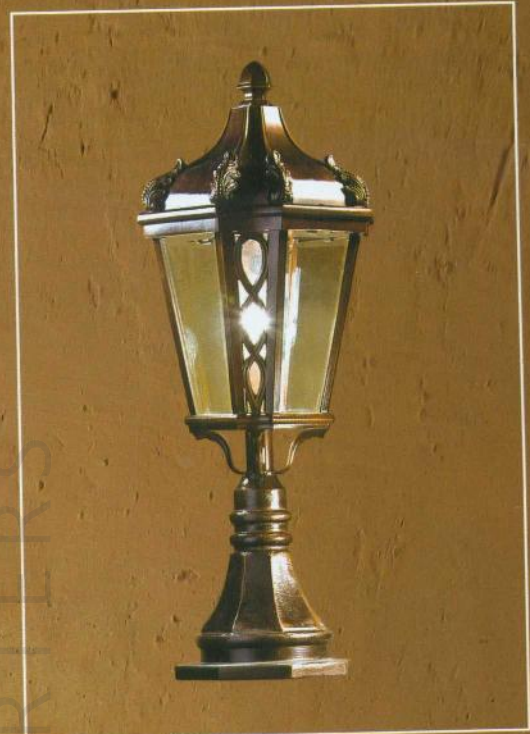

Model No:WP-80008-3