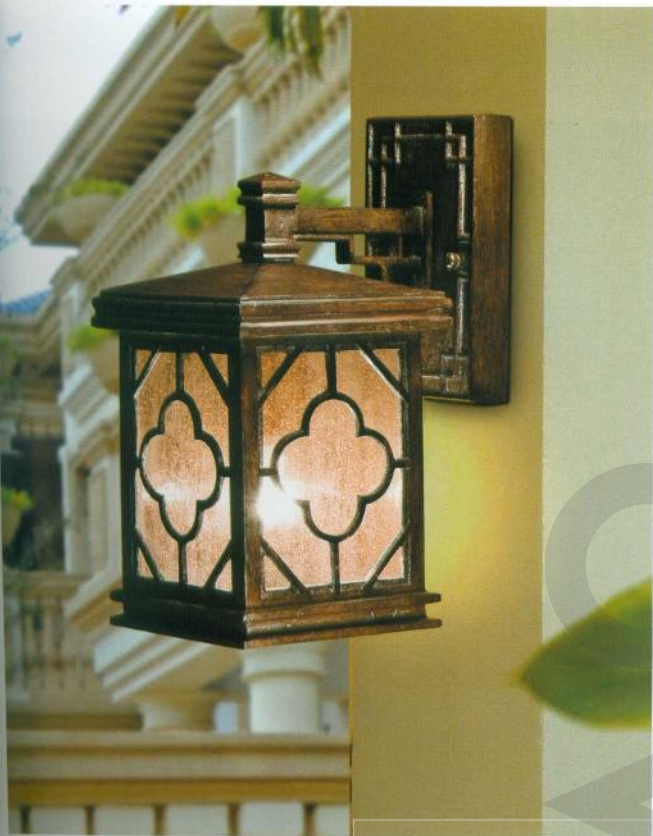

OL-1 WP-80006-2-7-8

Weipai streetlamp

Model No:WP-80006-9

Model No:WP-80006-10

outdoors lighting

Model No:WP-80006-11

Model No:WP-80006-9
Lamp Size:W203xD255xH382
Lamp:E27x1Lamp

Model No:WP-80006-10
Lamp Size:W270xH840
Lamp:E27x1Lamp