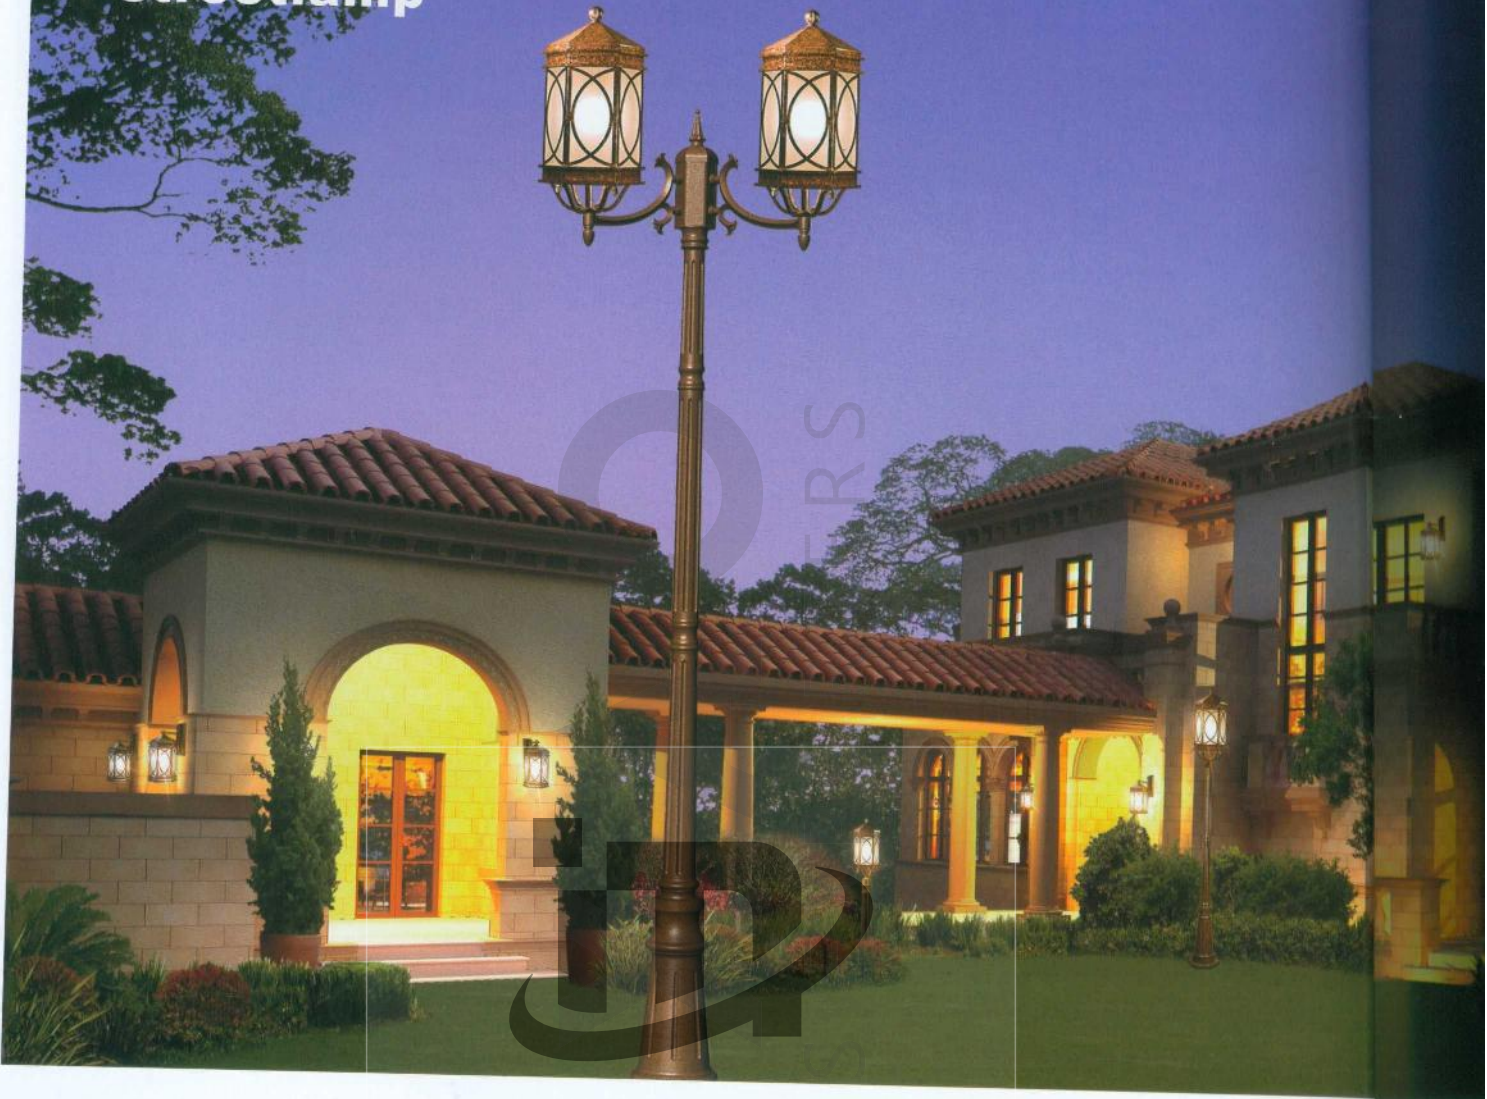

Model No: WP-80009-4

Model No: WP-80009-5

Model No: WP-80009-6

<http://www.weipalighting.com>

Let us help to build your dreams

OL-1 WP-80009-3-6

Weipai streetlamp

Patent design, counterfeit (will) investigate (86) 186 8880 7020