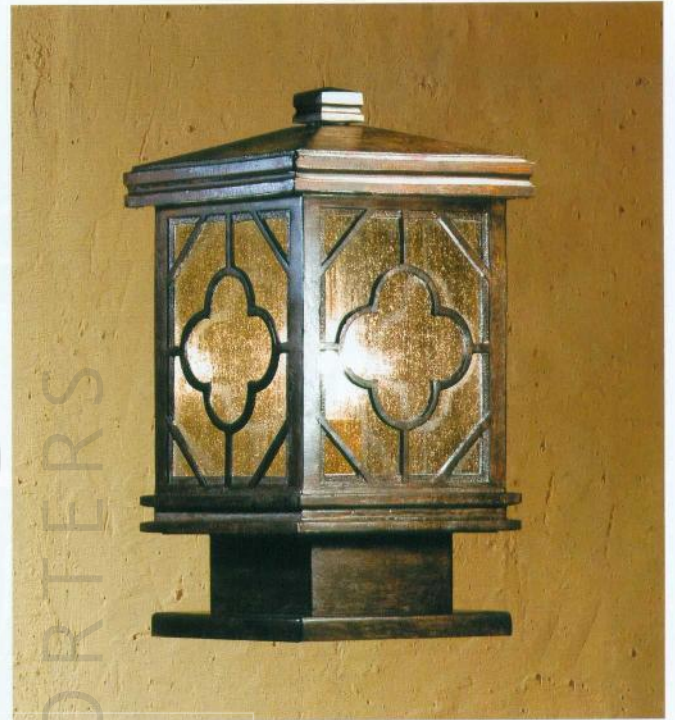

Model No: **WP-80005-1**
Lamp Size: W290xD350xH707
Lamp: E14x2Lamp

Patent design, counterfeit will investigate

>> 21

"Let us help to build your dreams"

OL-1 WP-80005-1

+ (86) 186-8880-7020

Model No: **WP-80005-2**
 Lamp Size: W243xH758
 Lamp: E14x2Lamp

Model No: **WP-80005-3**
 Lamp Size: W243xD298xH614
 Lamp: E27x1Lamp

Model No: **WP-80005-4**
 Lamp Size: W243xH545
 Lamp: E14x2Lamp

+ (86) 186-8880-7020

Model No: WP-80006-1
Lamp Size: W153xD197xH288
Lamp: E27x1Lamp

>> 23

Model No:WP-80006-2
Lamp Size:W203xH382
Lamp:E27x1Lamp

Model No:WP-80006-3
Lamp Size:W203xH377
Lamp:E27x1Lamp

Model No:WP-80006-4
Lamp Size:W543XH1813
Lamp:E27x2Lamp

Model No:WP-80006-5
Lamp Size:W203XH1135
Lamp:E27x1Lamp