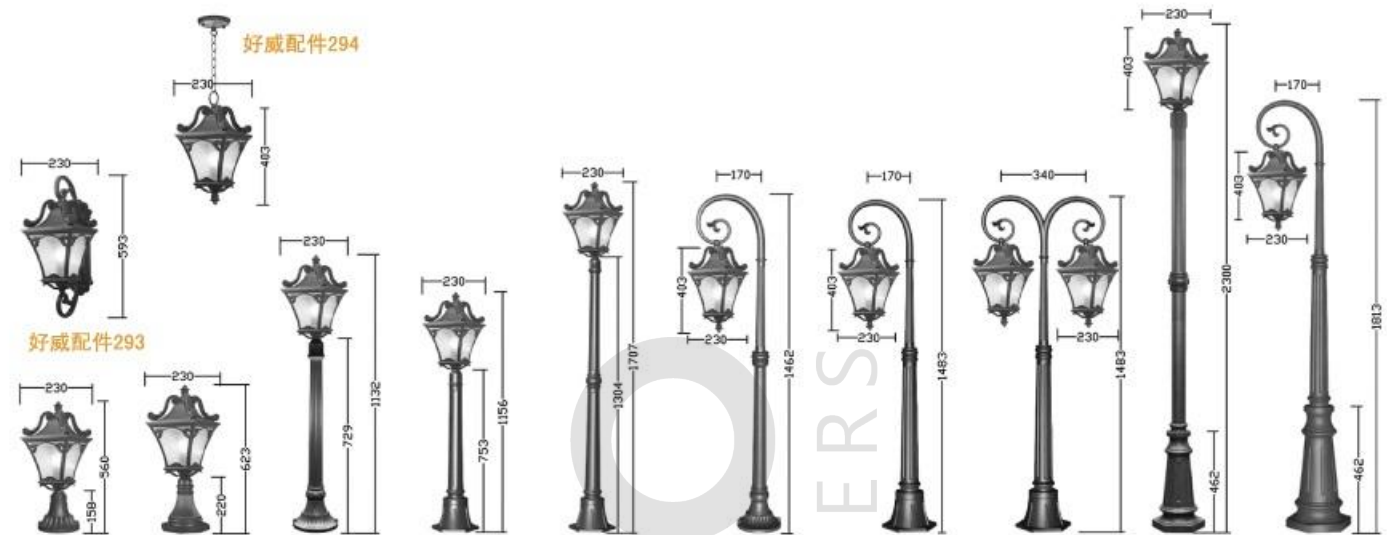

好威配件293 好威配件294 好威配件295 好威配件296 好威配件297 好威配件298 好威配件299 好威配件300 好威配件301 好威配件302 好威配件303 好威配件304