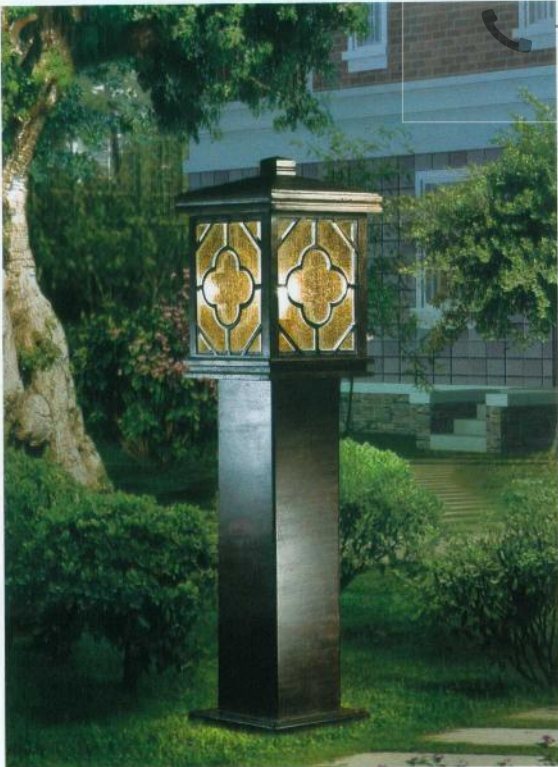

>> 25

IMEXAO
IMPORTERS EXPORTERS

"Let us help to build your dreams"

OL-1 WP-80006-2-7-8