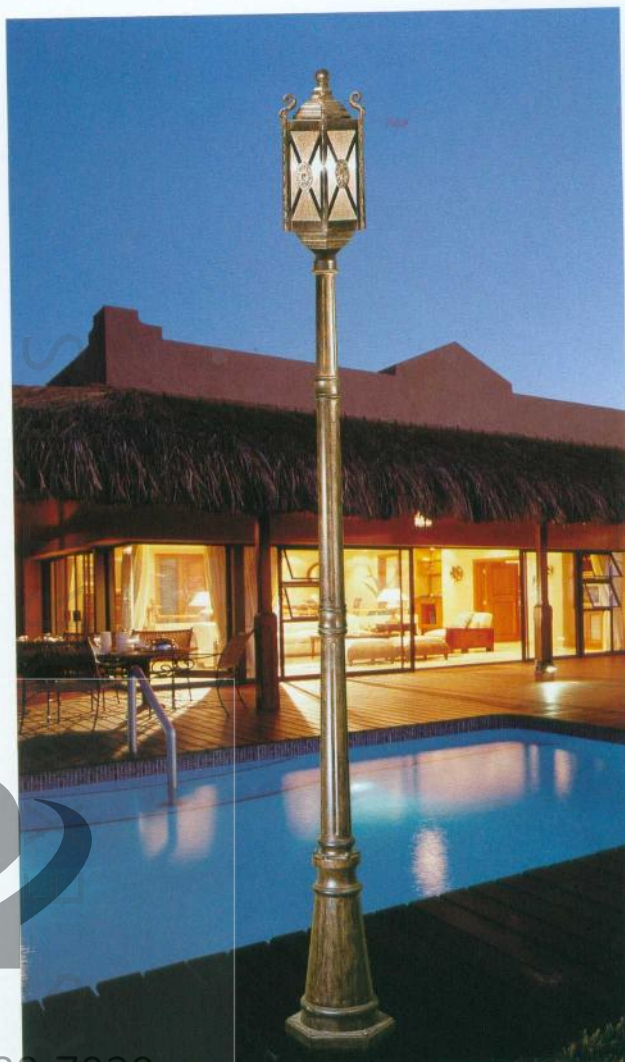

Model No: **WP-80002-9**

+ (86) 186-8880-7020

The elaborate caving