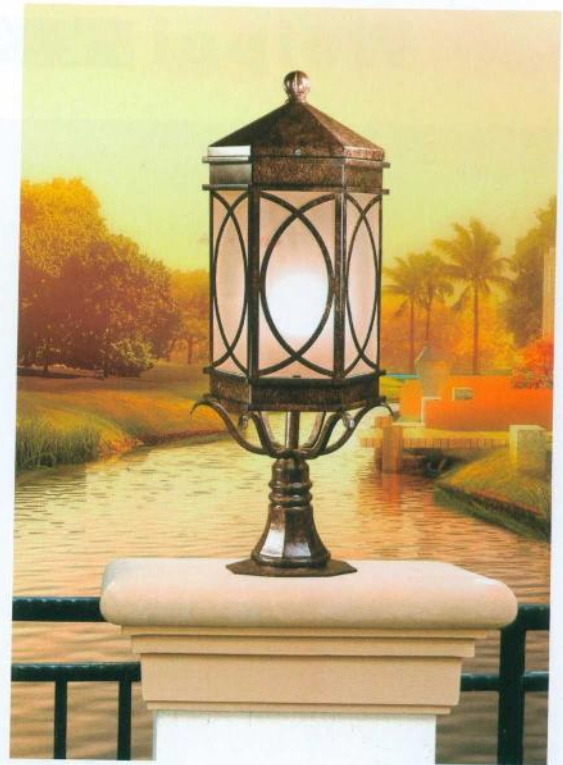

Model No: WP-80009-3
Lamp Size: W363xH773
Lamp: E14x3Lamp

Model No: WP-80009-5
Lamp Size: W222xD243xH586
Lamp: E27x1Lamp

Model No: WP-80009-4
Lamp Size: D223xH474
Lamp: E27x1Lamp

Model No: WP-80009-6
Lamp Size: W304xH170
Lamp: E27x2Lamp

IMPORTERS

Model No: WP-80010-1
Lamp Size: W280xD329xH581
Lamp: E27x1Lamp

Model No: WP-80010-2
Lamp Size: W380xH900
Lamp: E27x1Lamp

>> 37

Mod
Lam
Lam

Buying street lamp asking for the Weipai, Weipai street lamp is worth to trust!

Model No: WP-80010-3
Lamp Size: W246xH691
Lamp: E27x1Lamp

+ (86) 186-8880-7020

Model No: WP-80010-4
Lamp Size: W180xH900
Lamp: E27x1Lamp

Model No: WP-80010-5
Lamp Size: W285xH516
Lamp: E27x1Lamp

Model No: WP-80010-6
Lamp Size: W736xH2484
Lamp: E27x2Lamp