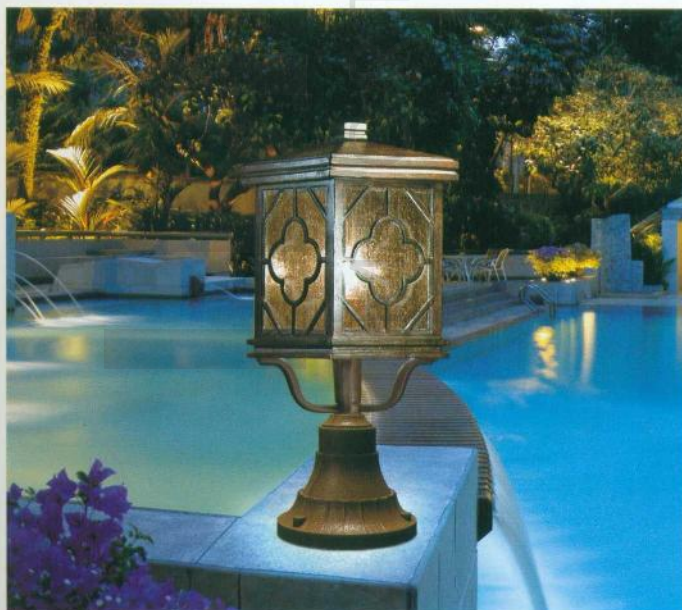

Model No:WP-80006-12

IMEXAO
IMPORTERS EXPORTERS

Let us help to build your dreams

OL-1 WP-80006-2-9-12