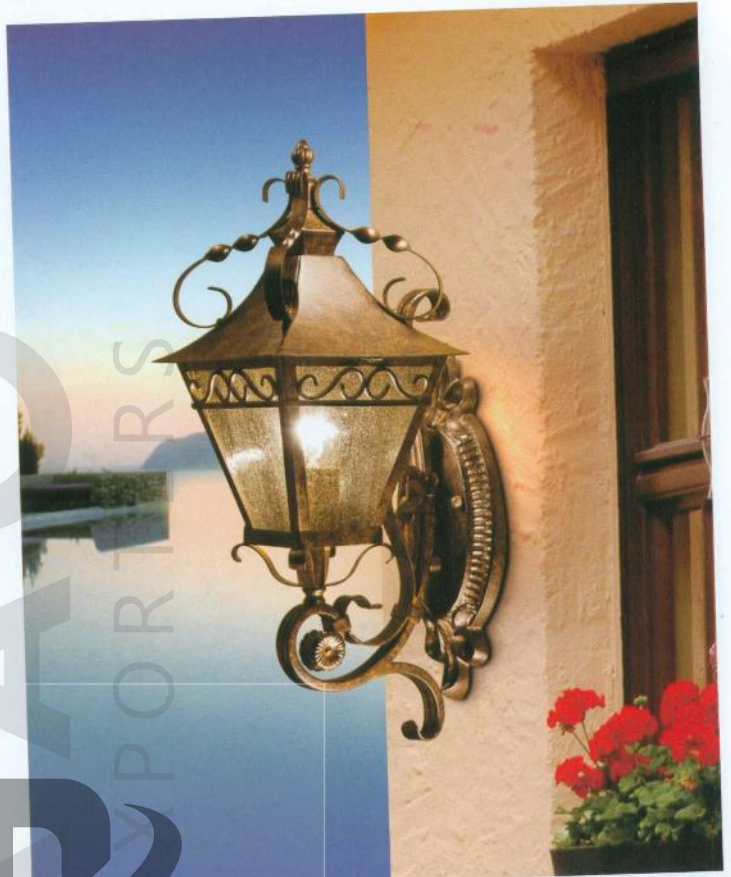

(86) 186-8880-7020

Model No: WP-80001-11

Model No: WP-80001-11
Lamp Size: W203xD203xH445
Lamp: E27x1Lamp

Model No: WP-80001-13
Lamp Size: W256xD636xH2500
Lamp: E27x2Lamp

Model No: WP-80001-12

Model No: WP-80001-12
Lamp Size: W203xD260xH526
Lamp: E27x1Lamp