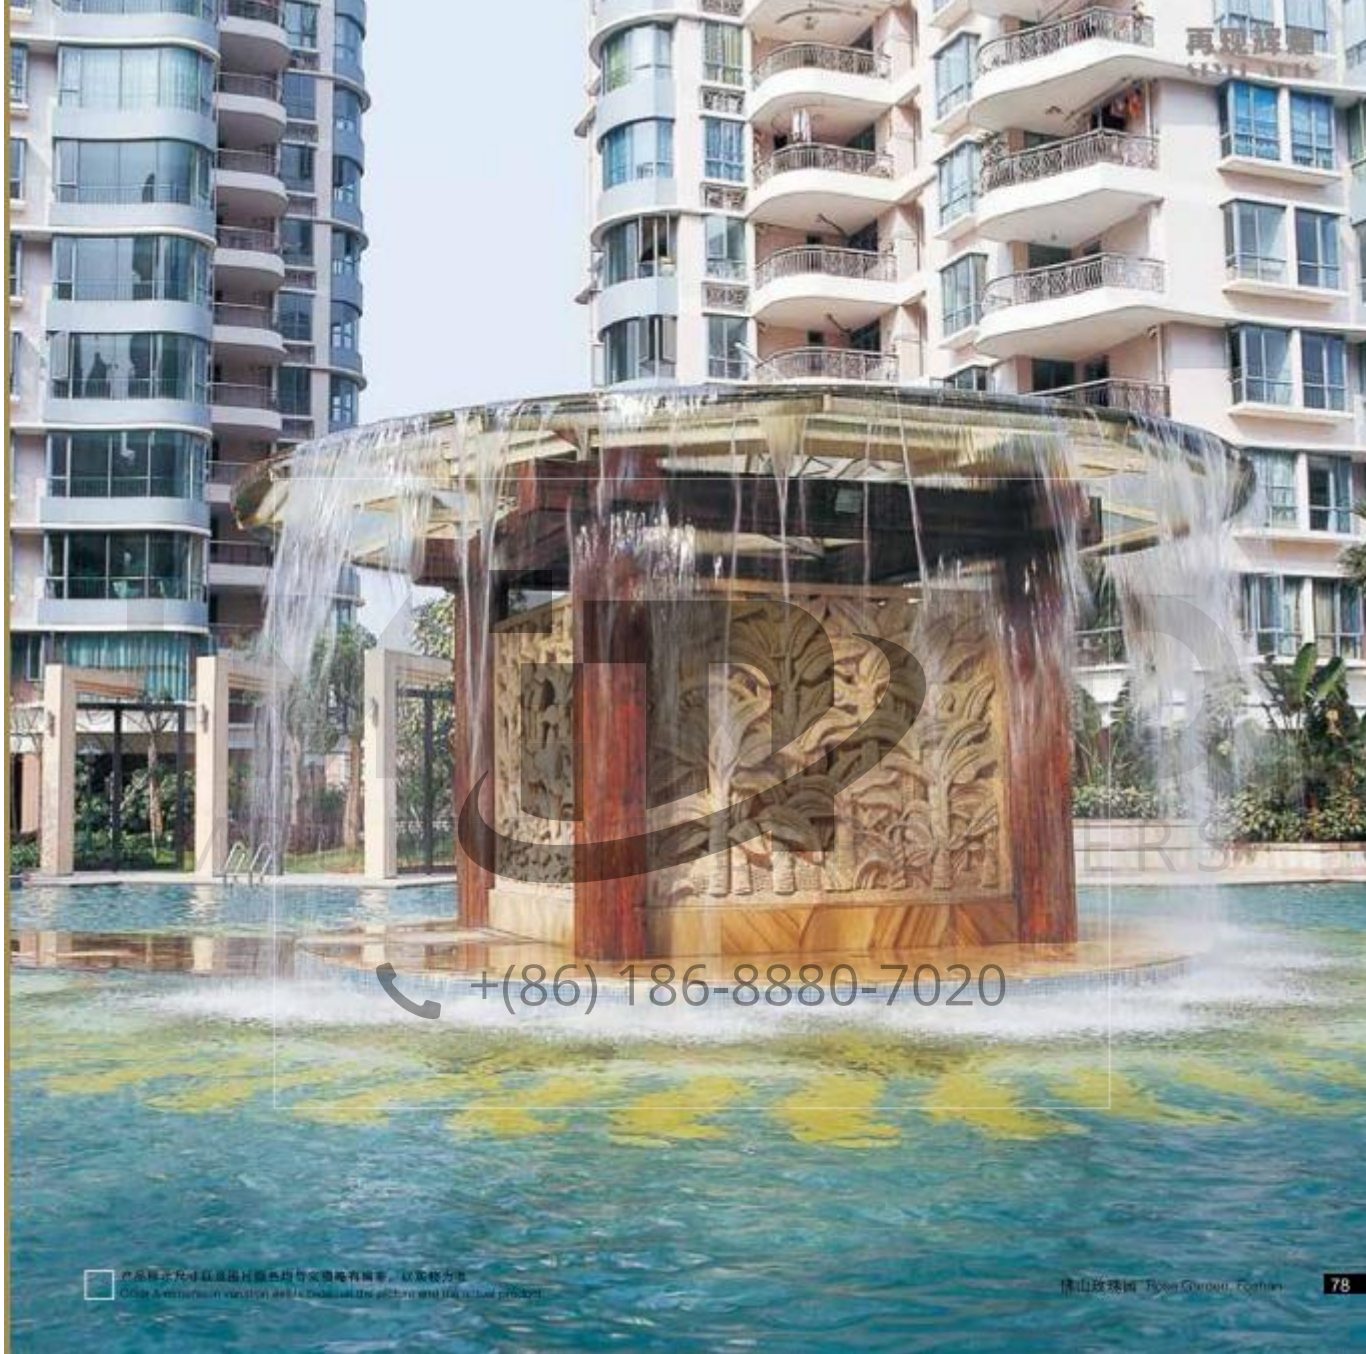

+ (86) 186-8880-7020

此原稿并非可以任意用作商业用途之图案，版权属于本公司。
This is a restricted version and is not allowed to be used for commercial purposes.

佛山玫瑰園 Foshan Green Garden

78

ST-4 43