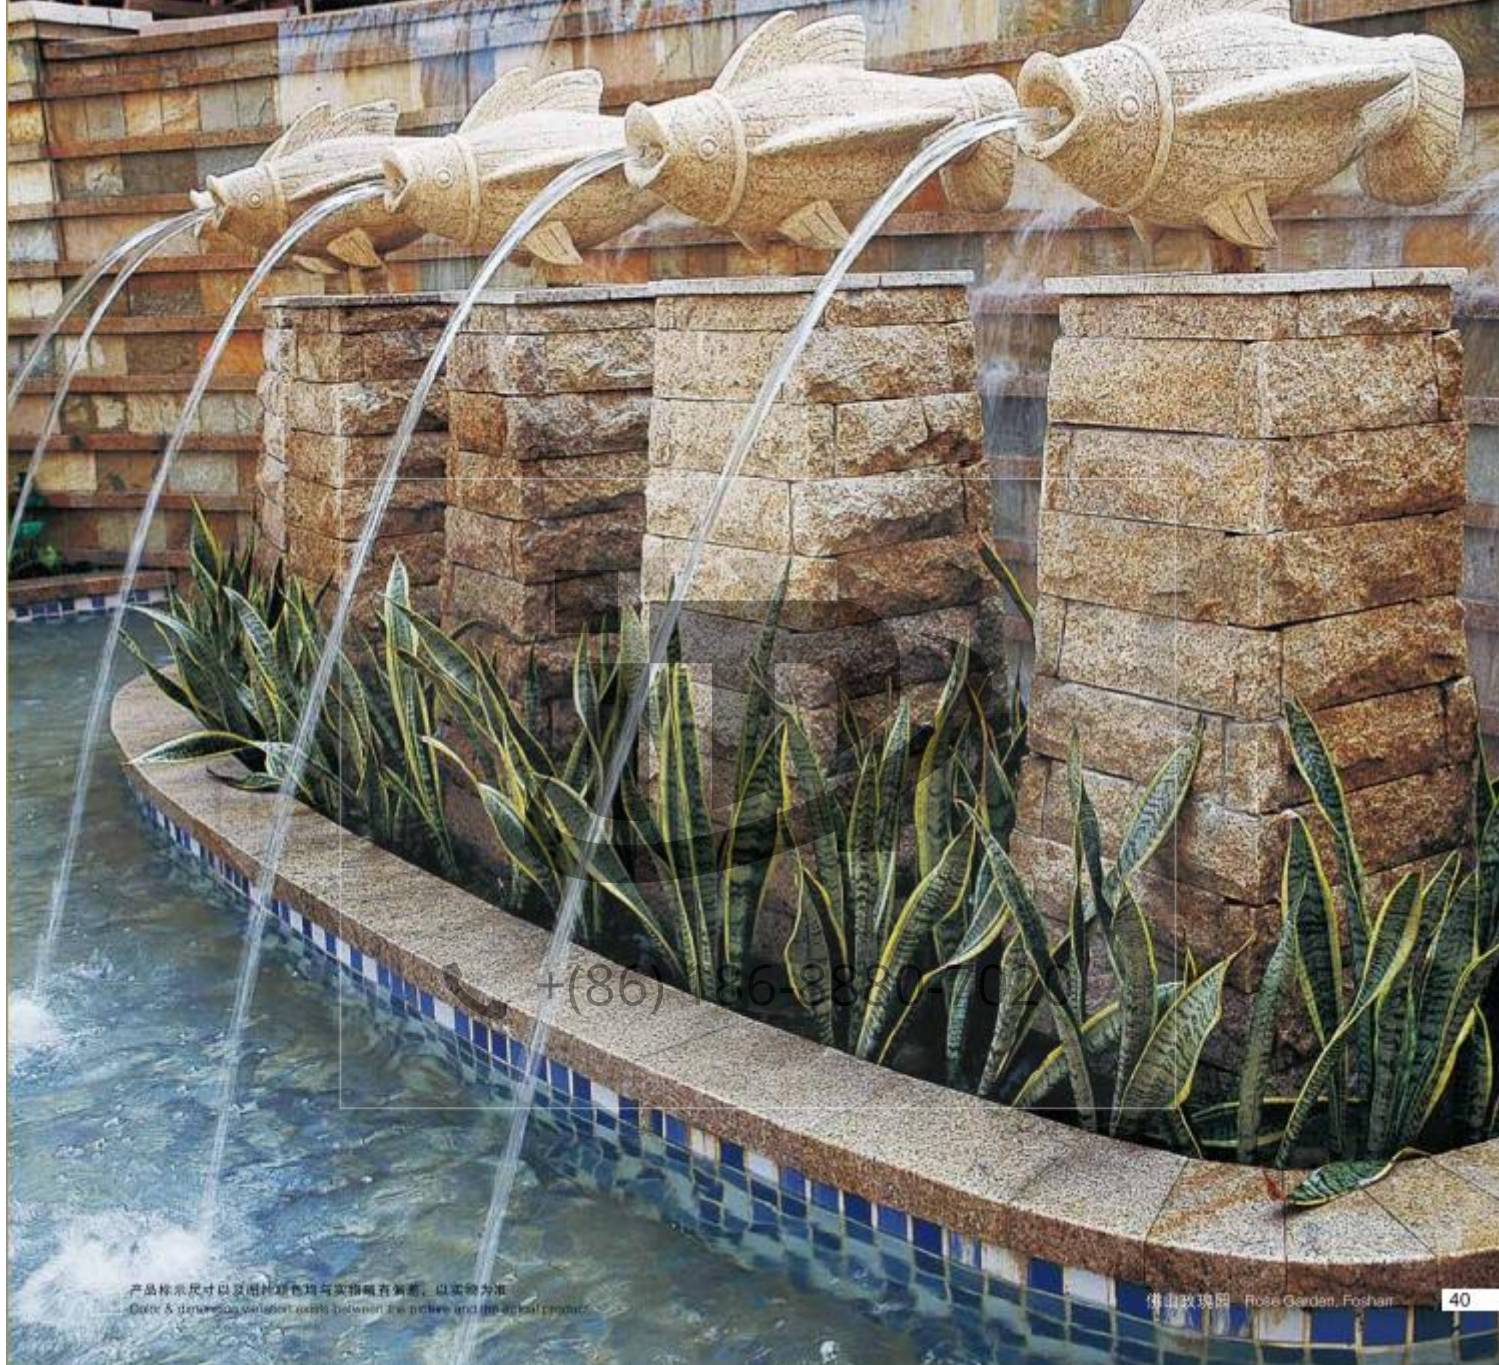

珠江新城红荔谷 Hongyang Private Club

C098 L660 x H550 x D500

产品标示尺寸以及图样颜色均与实物略有偏差，以实物为准
Color & dimension variation exists between the picture and the actual product.

佛山玫瑰园 Foshan Garden, Foshan 40

ST-4 31