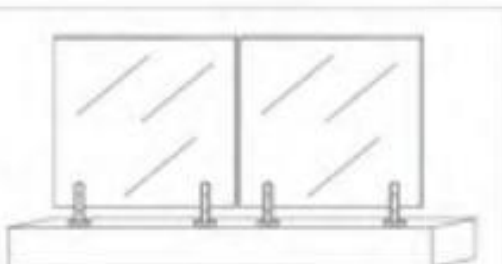

SR-2 2

IMEXAO IMPORTERS EXPORTERS
+ (86) 186-8880-7020