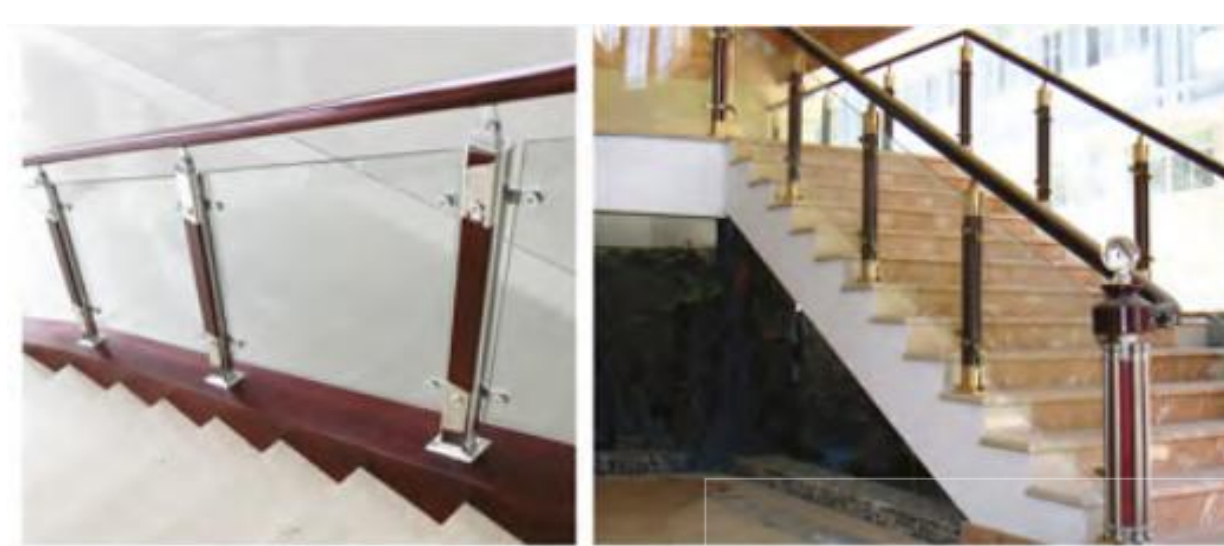

SR-2 16

IMEXAO IMPORTERS EXPORTERS
+(86) 186-8880-7020