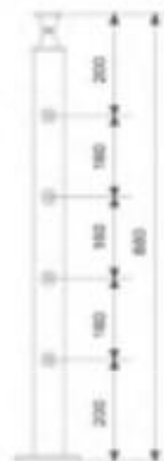

SJ-603

SJ-608

SJ-630

SJ-619

SJ-620

Material: 304#/316# Stainless Steel
材質: 304#/316#不銹鋼

Finish: Satin, Mirror, PVD
表面處理: 拉丝、鏡光、PVD

 **IMEXAO**
IMPORTERS EXPORTERS
"Let us help to build your dreams"