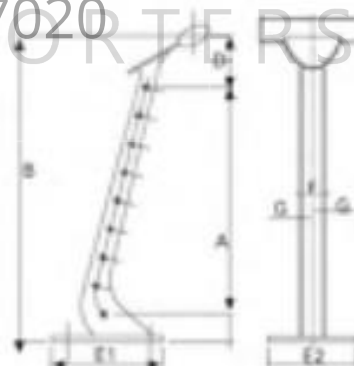

Material: 304#/316# Stainless Steel
材質: 304#/316#不銹鋼

Finish: Satin, Mirror, PVD
表面處理: 拉丝、鏡光、PVD

IMEXAO
IMPORTERS EXPORTERS
(86) 186-8880-7020

SR-2 14