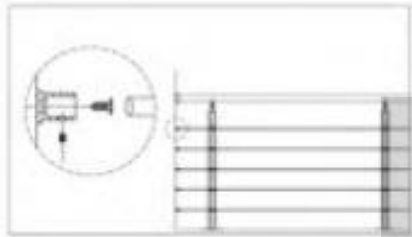

"Let us help to build your dreams"

SR-2 24