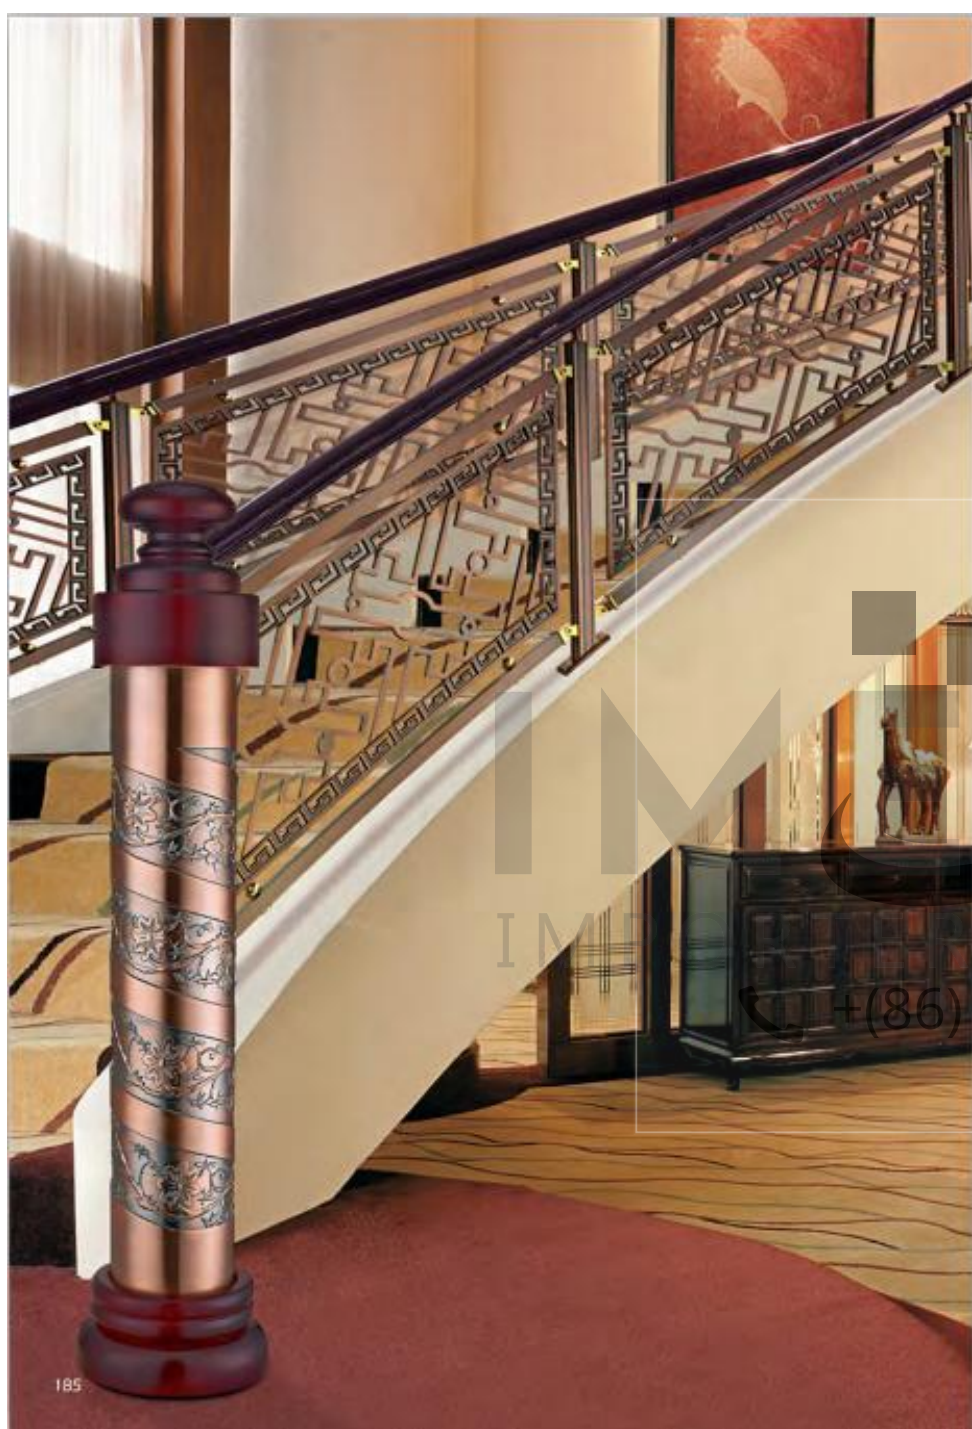

185

主要材质: 铜
表面处理: 镀金
主要功能: 扶手柱
安装方式: 底部螺栓地面安装

主要材质: 铜
表面处理: 镀金
主要功能: 扶手柱
安装方式: 底部螺栓地面安装

主要材质: 铜
表面处理: 镀金
主要功能: 扶手柱
安装方式: 底部螺栓地面安装

主要材质: 铜
表面处理: 镀金
主要功能: 扶手柱
安装方式: 底部螺栓地面安装

IMDRAO
S EXPORTERS
+ (86) 186-8880-7020

SR-3 42