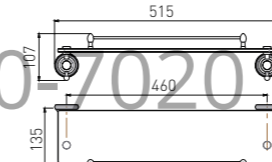

2909A
Double Towel Bar / 双杆
Gold / 金色