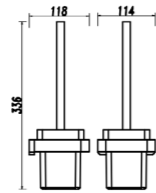

300X100X30

**3917-2**  
Tissue Holder / 双纸巾架  
Chrome / 铬色

300X100X80

**3917-3**  
Tissue Holder / 双纸巾架  
Chrome / 铬色

300X100X80

**3905**  
Roll Holder / 纸巾架  
Chrome / 铬色

**3906**  
Toilet Brush Holder / 马桶刷  
Chrome / 铬色