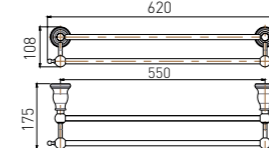

2912A
Glass Shelf / 双层玻璃置物架
Gold / 金色