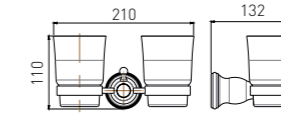

2914A
Soap Dispenser Holder / 皂液器
Gold / 金色