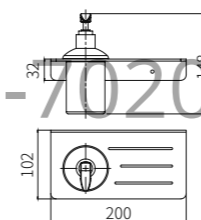

6011LA
Single Layer Shelf / 单层置物架
Brushed gold / 拉丝金