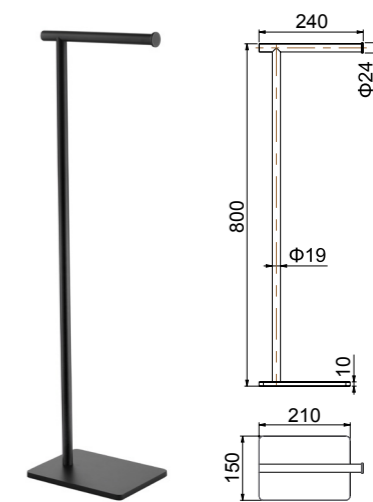

1102B
Floor Towel Rack / 落地浴巾架
Black / 黑色