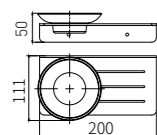

6003LA
Tumbler Holder / 单杯
Brushed gold / 拉丝金