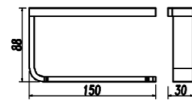

300X100X30

**3917-2**  
Tissue Holder / 双纸巾架  
Chrome / 铬色

300X100X80

**3917-3**  
Tissue Holder / 双纸巾架  
Chrome / 铬色

300X100X80

**3905**  
Roll Holder / 纸巾架  
Chrome / 铬色

**3906**  
Toilet Brush Holder / 马桶刷  
Chrome / 铬色