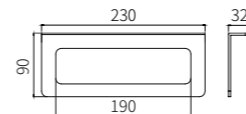

**6008LA**  
Double Towel Bar / 双杆  
Brushed gold / 拉丝金

**6010LA**  
Towel Rack / 浴巾架  
Brushed gold / 拉丝金

**6005LA**  
Tissue Holder / 纸巾架  
Brushed gold / 拉丝金

**6005-2LA**  
Tissue Holder / 双纸巾架  
Brushed gold / 拉丝金