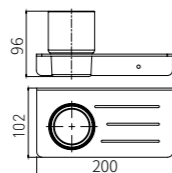

6004LA
Double Tumbler Holder / 双杯
Brushed gold / 拉丝金