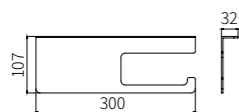

**6008LA**  
Double Towel Bar / 双杆  
Brushed gold / 拉丝金

**6010LA**  
Towel Rack / 浴巾架  
Brushed gold / 拉丝金

**6005LA**  
Tissue Holder / 纸巾架  
Brushed gold / 拉丝金

**6005-2LA**  
Tissue Holder / 双纸巾架  
Brushed gold / 拉丝金