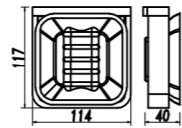

3903
Tumbler Holder / 单杯
Chrome / 铬色