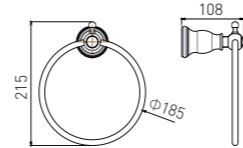

2908A
Single Towel Bar / 单杆
Gold / 金色