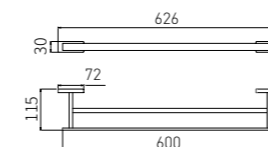

5210F
Towel Rack / 浴巾架
Brushed gray / 枪灰色