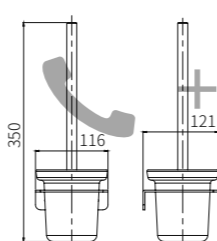

6014LA
Soap Dispenser Holder / 皂液器
Brushed gold / 拉丝金

+ (86) 186-8880-7020