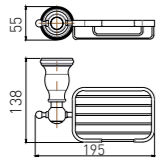

2906A
Toilet Brush Holder / 马桶刷
Gold / 金色