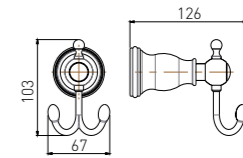

2903A
Tumbler Holder / 单杯
Gold / 金色