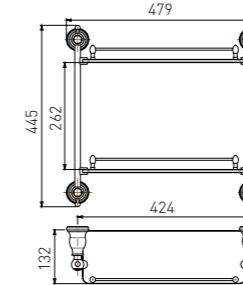

2910A
Towel Rack / 浴巾架
Gold / 金色