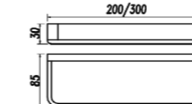

3908
Single Towel Bar / 单杆
Chrome / 铬色