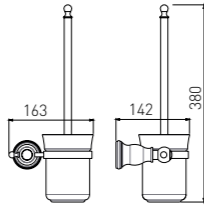

2915A
Tissue Basket / 纸巾篮
Gold / 金色