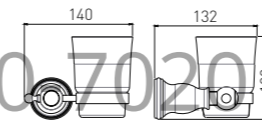

2904A
Double Tumbler Holder / 双杯
Gold / 金色