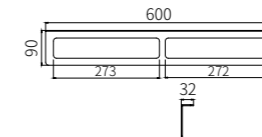

**6008LA**  
Double Towel Bar / 双杆  
Brushed gold / 拉丝金

**6010LA**  
Towel Rack / 浴巾架  
Brushed gold / 拉丝金

**6005LA**  
Tissue Holder / 纸巾架  
Brushed gold / 拉丝金

**6005-2LA**  
Tissue Holder / 双纸巾架  
Brushed gold / 拉丝金