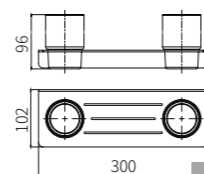

6007LA
Single Towel Bar / 单杆
Brushed gold / 拉丝金