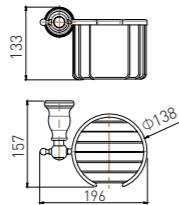

2907A
Towel Ring / 毛巾环
Gold / 金色