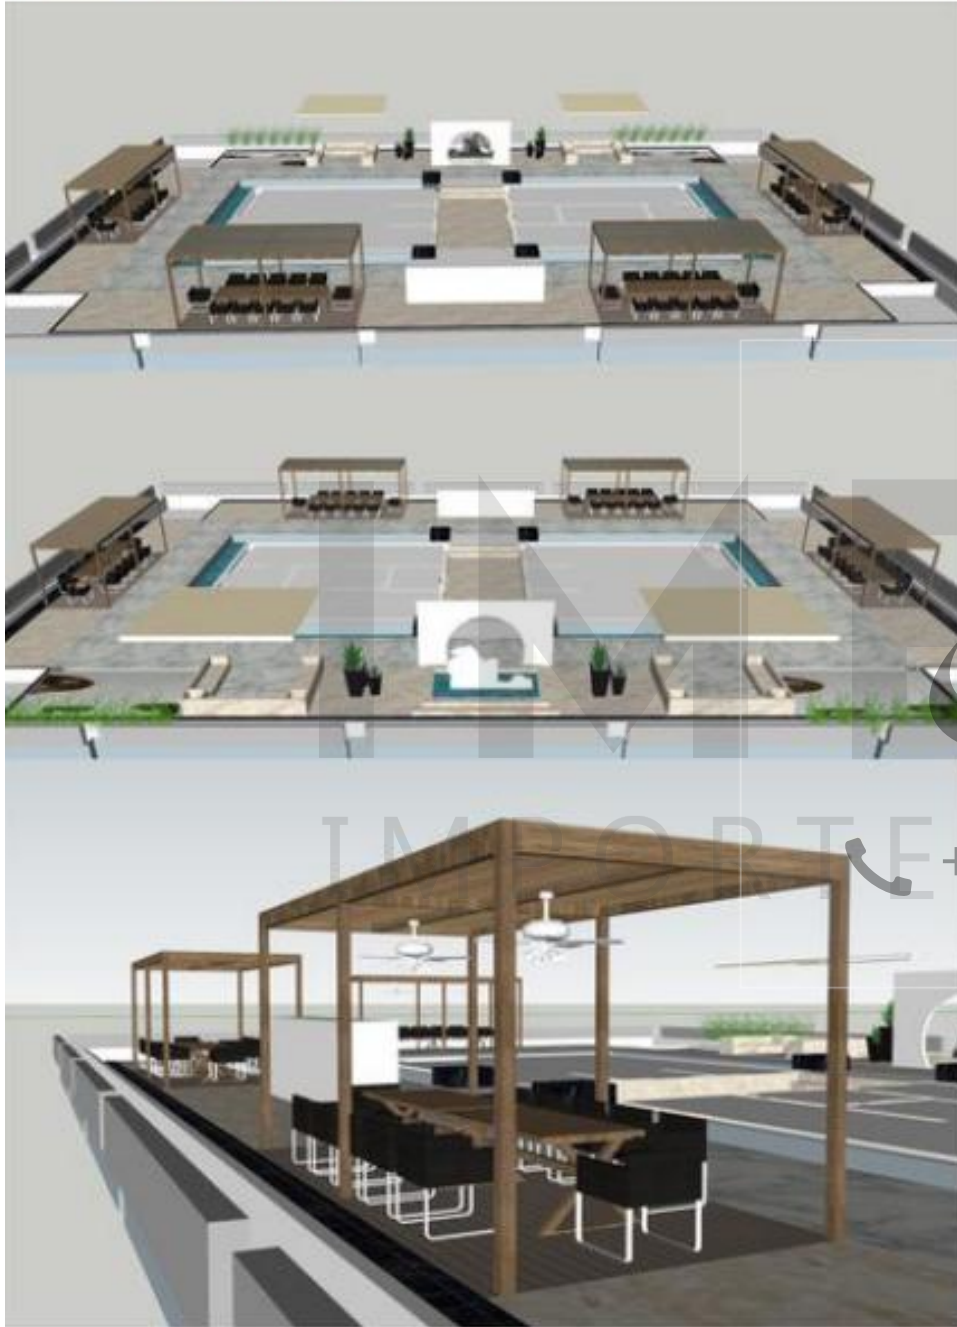

Pergola Series

Finish: Aluminum with wood texture

Size: Tailor-make