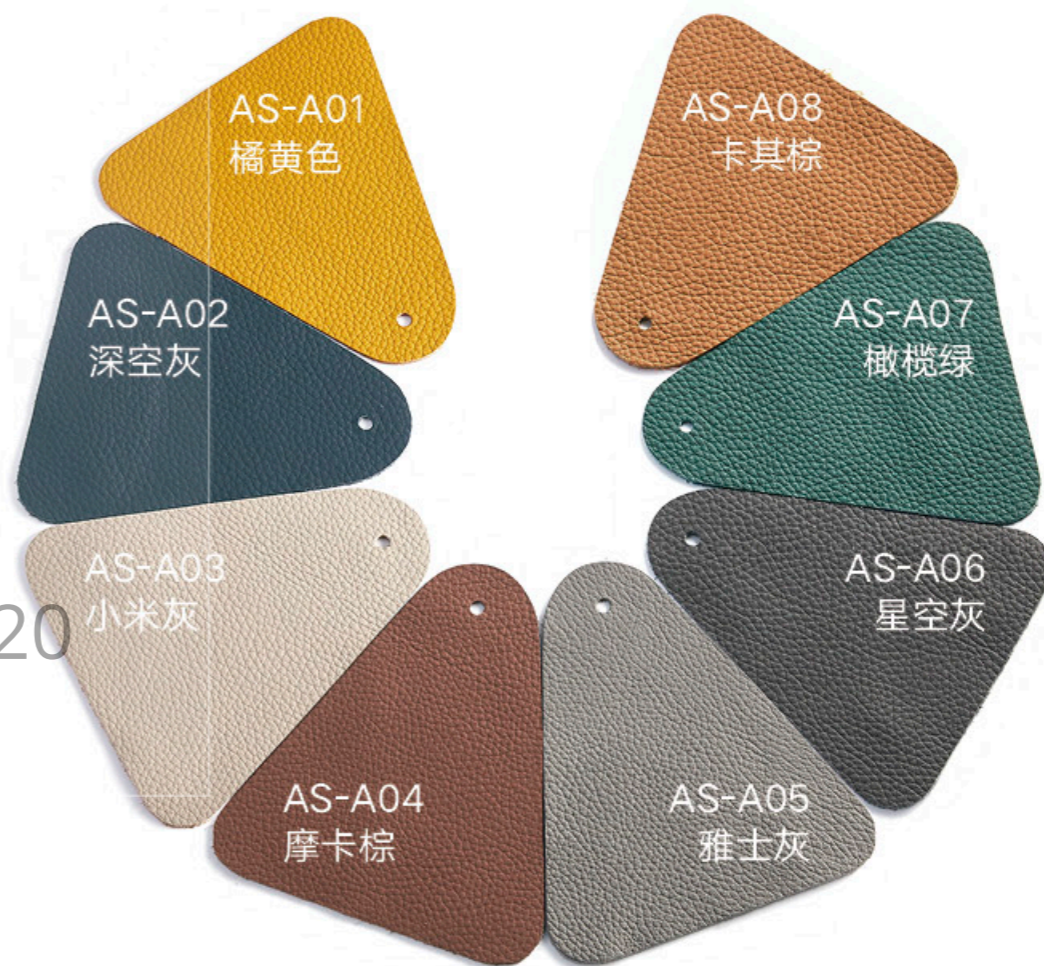

+ (86) 186-8880-7020