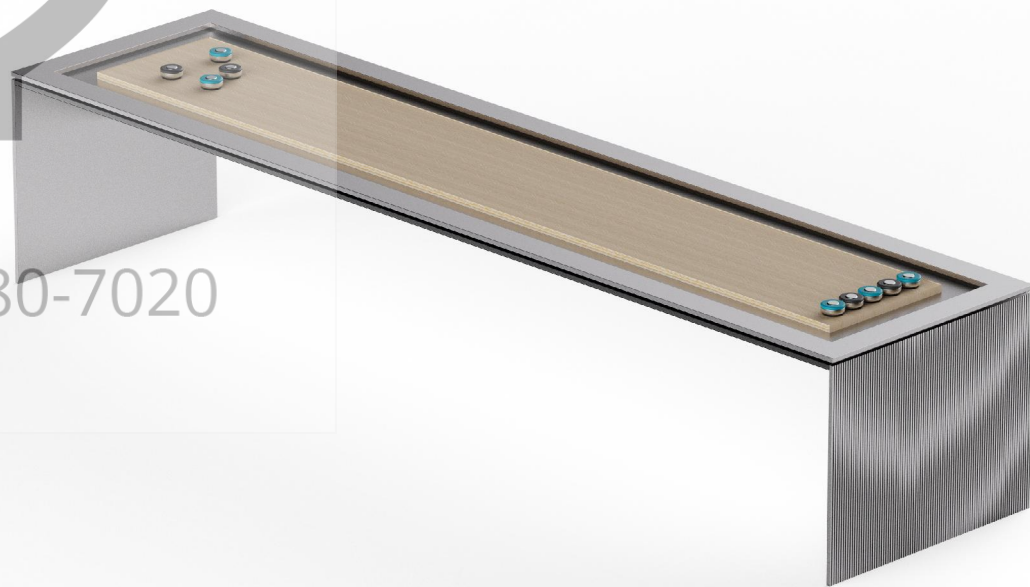

LIGHT LUXURY TABLE TENNIS TABLE

至简冰壶桌

(即将上线)

+(86) 186-8880-7020