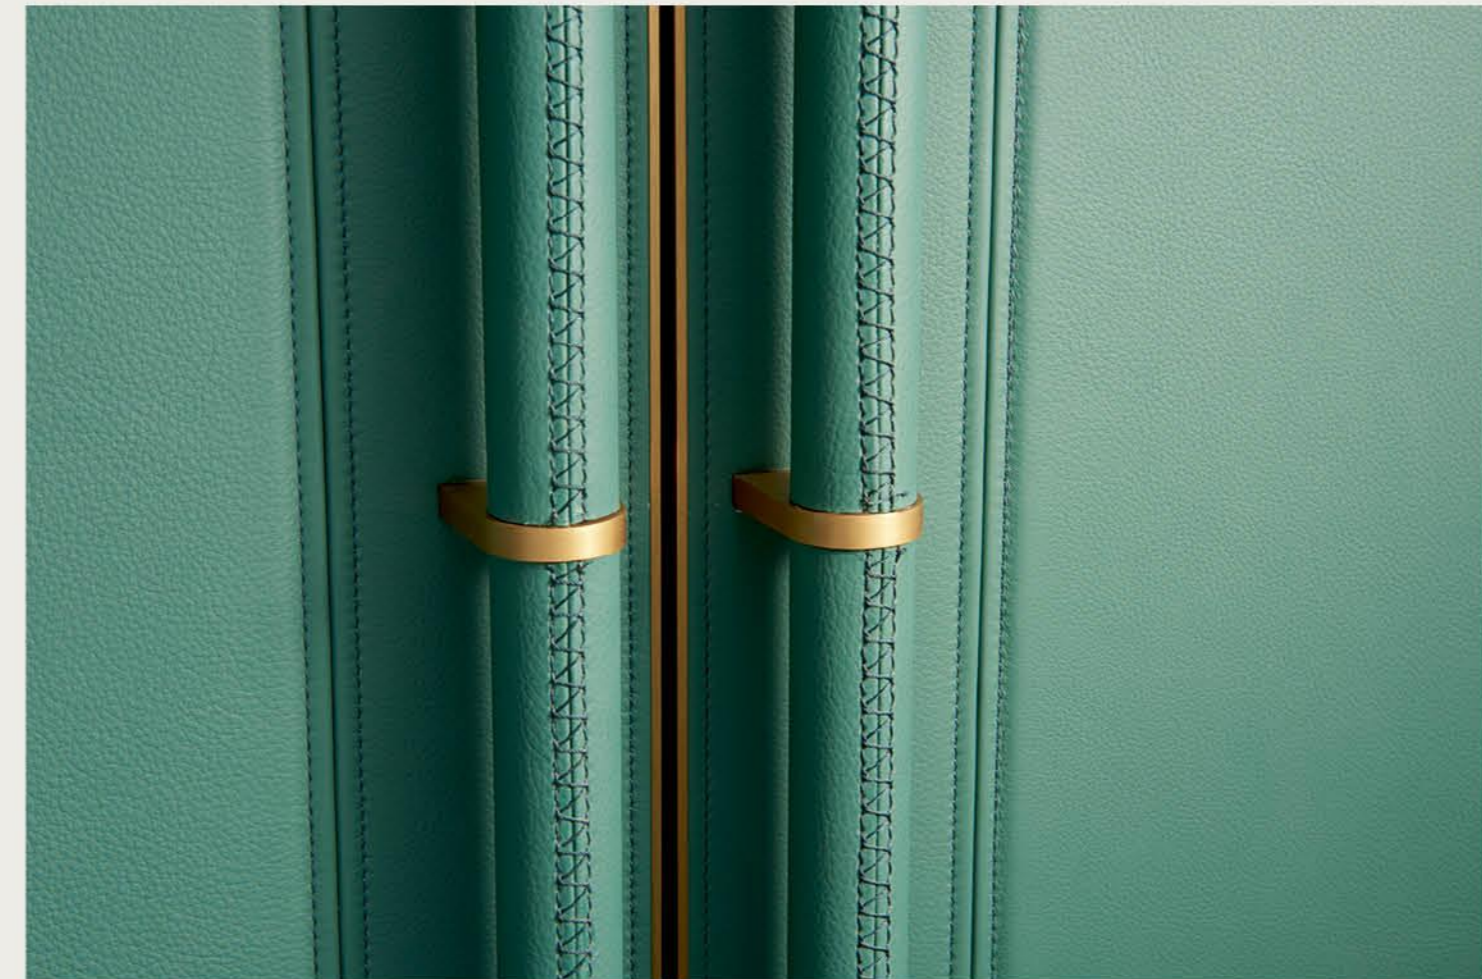

*Quietly elegant luxury,
expresses kind of fashion that is not exaggerating,
experiencing a highly tasteful nobility.*