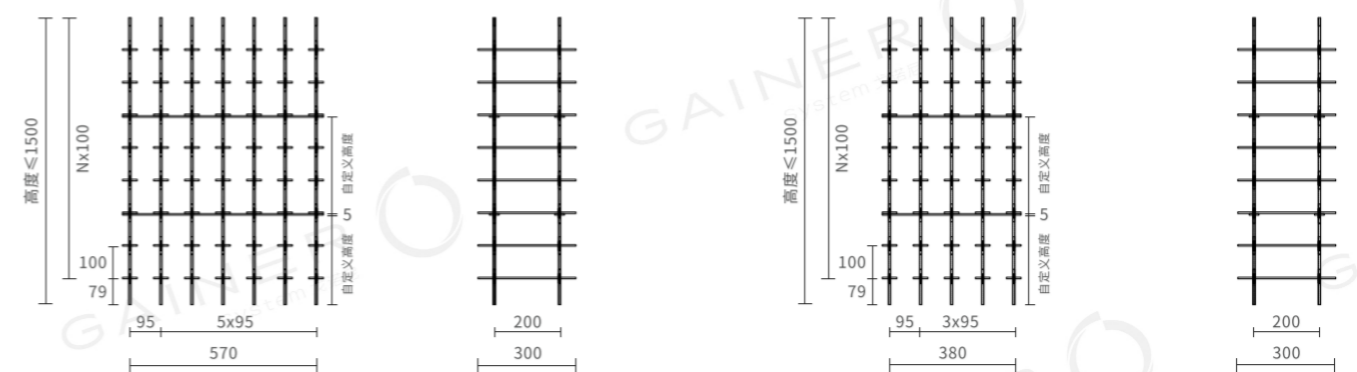

可选门板类

层板可调节

竖拉手 MK121

竖拉手 MK122

酒柜模块

+ (86) 186-8880-7020

Thank You

We appreciate your time and attention. If you have any questions or need further information, please feel free to reach out.