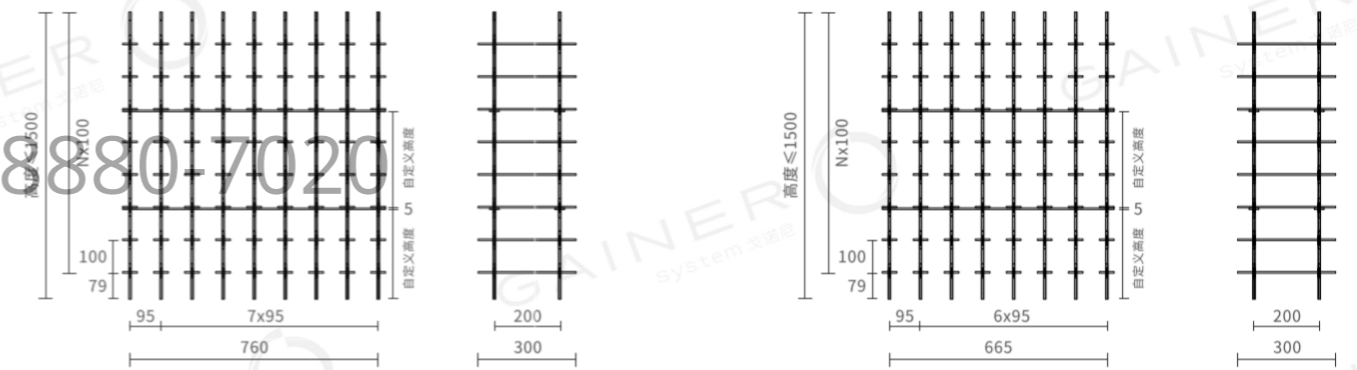

可选门板类

层板可调节

竖拉手 MK121

竖拉手 MK122

酒柜模块

+ (86) 186-8880-7020

Thank You

We appreciate your time and attention. If you have any questions or need further information, please feel free to reach out.