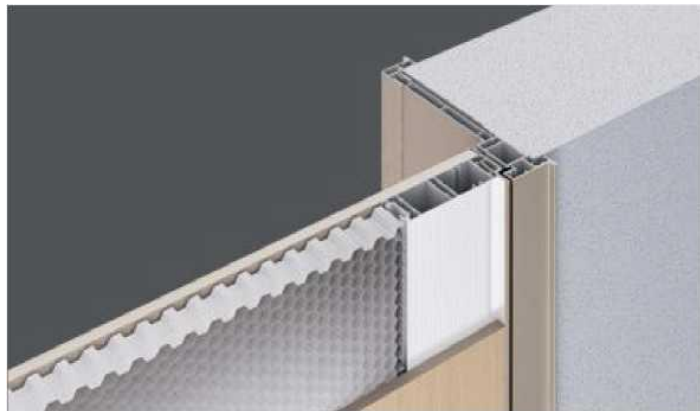

Outer Flush W-Fra me Aluminum Frame Wooden Door
外平w框铝木门

Design Concept:
设计理念:

Make door and wall as a whole. This design can keep the simplicity of the wall and the function of the room door.

降低门洞的安装要求，与隐藏门同样的高颜值设计，为喜欢简约的你提供不一样的选择。

Profile color
型材颜色