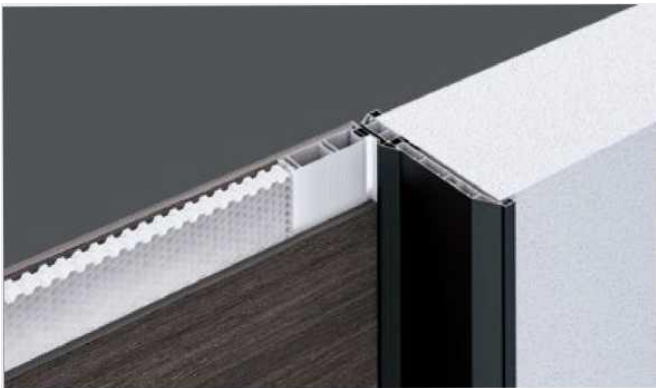

3D Narrow G-Frame Aluminum Frame Wooden Door

立体窄边G框铝木门

Design Concept:

设计理念:

The simplified black and white can shape elegance and create a modern design style at the same time.

Black can match white and grey or any colorful color to make various color tone.

极简的黑与白，塑造出优雅的同时又有现代的设计感。黑色可以与无彩色系的白灰及有彩色系的任何颜色组合搭配，营造出千变万化的不同色彩情调。

Profile color

型材颜色

珍珠黑

新铂灰

尊贵银

Style Application: Minimalism/ Modern

风格应用: 极简/现代