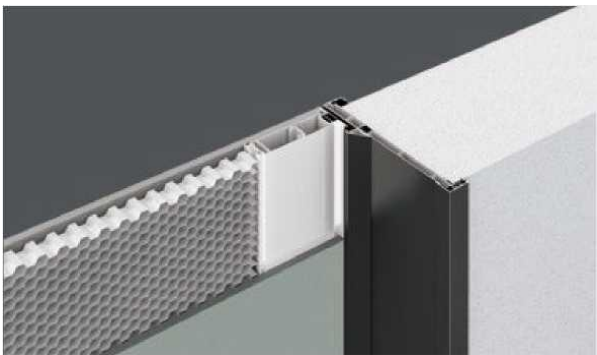

B3 Frame

极窄B3框

Design Concept:

设计理念:

The space adopts a gray tone and combines the changes of lines and materials to show a perfect visual effect. The style of the room door with black and white matching is unforgettable.

空间采用灰色的基调，并结合线条和材质的变化，展现出完美的视觉效果。黑白搭配的房间门表现出来的格调让人过目不忘。

Profile color
型材颜色