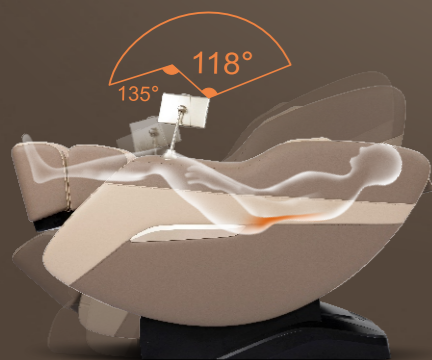

VOICE CONTROL FUNCTION

MULTI-FUNCTION

CHAMPAGNE GOLD LIGHT SPRAY PAINT

PVC LEATHER

+ (86) 186-8880-7020

Hi Alice
I am here
Ok, massage on
Message on

MANIPULATOR MASSAGE FOR MANUAL SELECTION

There are five simulated massage techniques: Knead, Tap, Knead and Tap, Shiatsu and Knock.

CURVE GUIDE RAIL TECHNOLOGY

The backrest guide rail adopts curve guide rail technology, which fully fits the curve of the human back. You can enjoy close-to-body massage from the head to the thigh.

+ (86) 186-8880-7010

ZERO GRAVITY

Zero gravity model means, the legs and torso at 118 degrees elevation, the location of thighs and calves are above the heart. The gravity of each body part will distribute average on massage chair to make pressure on body fully release.

SLIDE RAIL

Combined with human engineering, massage distance is 135cm, makes you enjoy personal massage from the head to the leg, helps to maintain the human body vertebra "S" shaped curve, achieves relaxing the spine and relieve tense muscles.