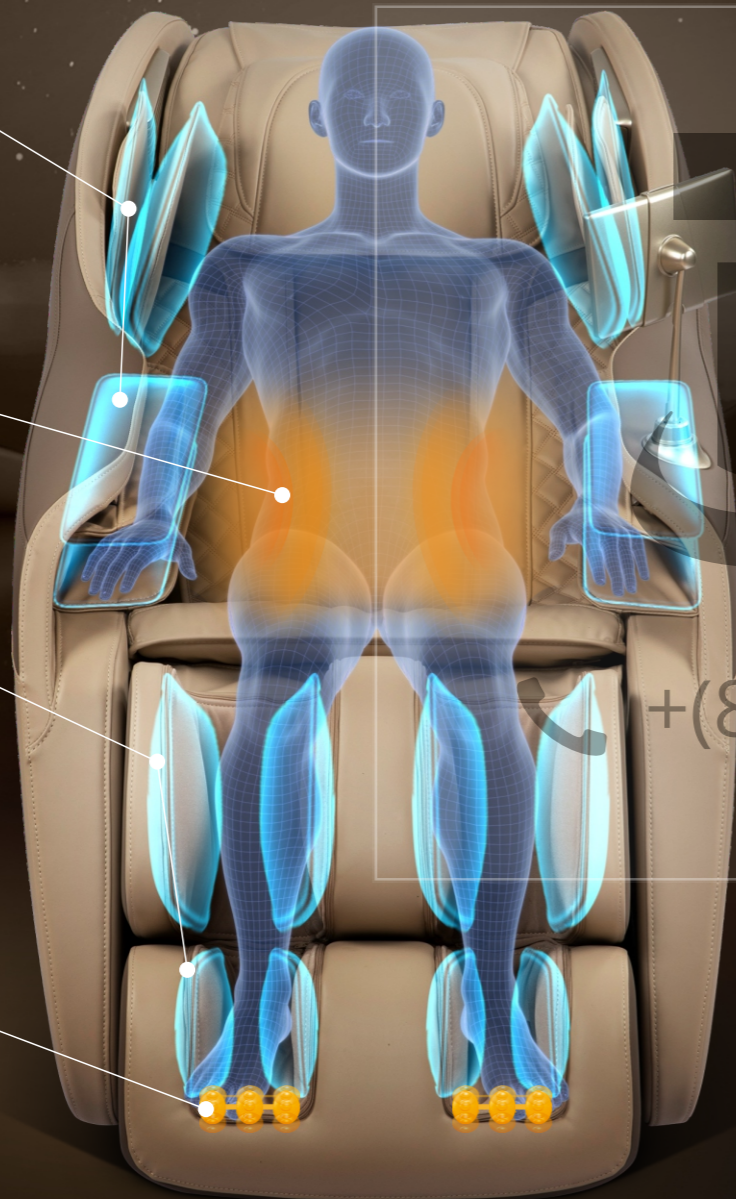

AIRBAG MASSAGE

Based on biomechanics, ergonomics and model physical therapy, aim to human skeletal characteristics, longer curved rail massage, modern physics stretch with air bags. It will bring you supreme massage experience when you are at home, keep healthy and active every day.

UPPER AIR MASSAGE FUNCTION

- Loosen stiff shoulders
- Pinch acid tired arm
- Right and left palm airbags

5 AIR INTENSITY FOR ADJUSTMENT

BACK

- It is equipped with a heating function

LOWER AIR MASSAGE FUNCTION

- Wrap and activate muscles
- Relax acid swollen feet

5 AIR INTENSITY FOR ADJUSTMENT

FOOT ROLLER MASSAGE FUNCTION

Stimulate the acupoints on the sole of the foot

3 SPEED ADJUSTABLE