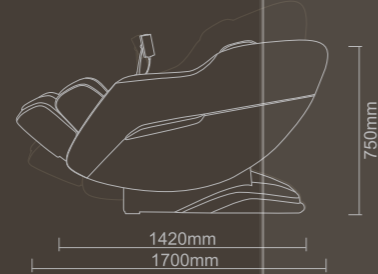

Massage Chair Catalogue 2024

SAMPLE 2

BUILD YOUR DREAMS WITH RELIABLE SOURCING FROM CHINA

 www.imexao.com

for
 19+ YEARS

| | |
|---------------|-------------------------------------|
| Product name | Massage Chair |
| Product model | A229-2 |
| Rated voltage | 100-240V~ |
| Rated power | 90W |
| QTY | 20PCS/20FT 44PCS/40GP 66PCS/40HQ |
| Air pressure | 0.02-0.028MPa |
| Weight | Gross weight: 89KG Net weight: 74KG |
| Noise | < 60dB |
| Safety design | Class I |

ZERO GRAVITY

Zero gravity model means, the legs and torso at 118 degrees elevation, the location of thighs and calves are above the heart. The gravity of each body part will distribute average on massage chair to make pressure on body fully release.