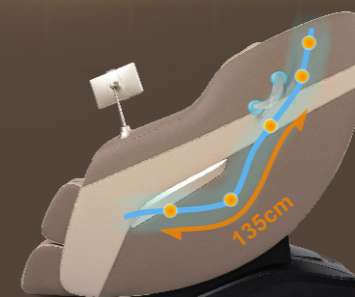

CURVE GUIDE RAIL TECHNOLOGY

The backrest guide rail adopts curve guide rail technology, which fully fits the curve of the human back. You can enjoy close-to-body massage from the head to the thigh.

+ (86) 186-8880-7010

ZERO GRAVITY

Zero gravity model means, the legs and torso at 118 degrees elevation, the location of thighs and calves are above the heart. The gravity of each body part will distribute average on massage chair to make pressure on body fully release.

LEG STRETCH

The independent lifting adjustment function of the calf frame. The lower leg frame is provided with a spring retractable adjustment function. The length for the user to stretch out his/her feet is dependent on his/her feet, and the user stretches back his/her feet by spring force.

SLIDE RAIL

Combined with human engineering, massage distance is 135cm, makes you enjoy personal massage from the head to the leg, helps to maintain the human body vertebra "S" shaped curve, achieves relaxing the spine and relieve tense muscles.