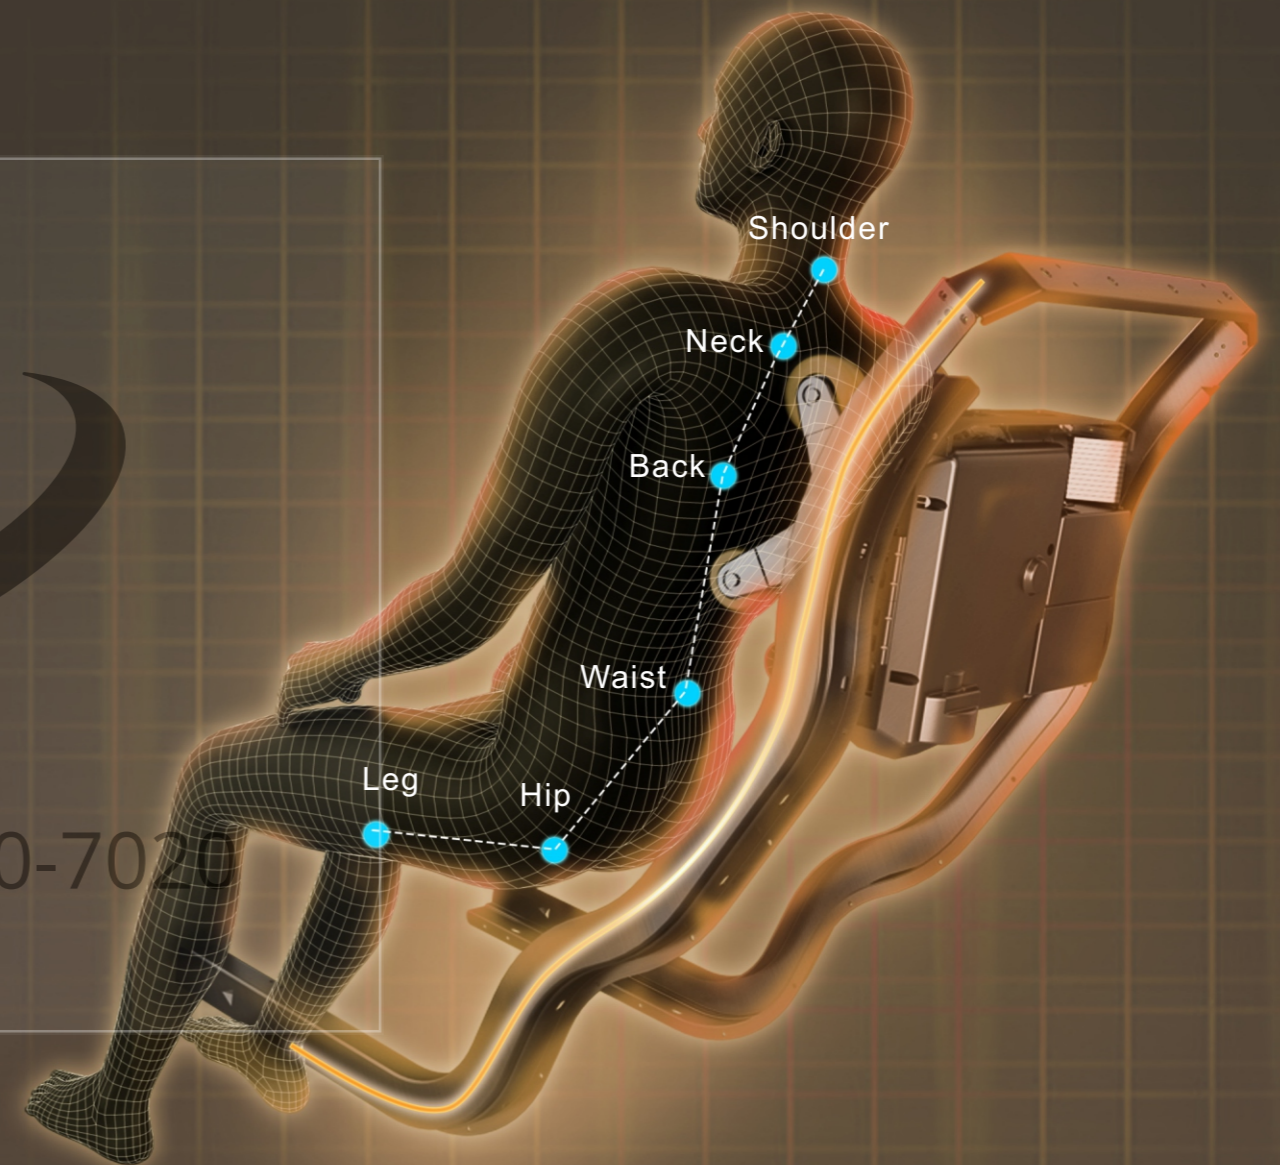

CURVE GUIDE RAIL TECHNOLOGY

The backrest guide rail adopts curve guide rail technology, which fully fits the curve of the human back. You can enjoy close-to-body massage from the head to the thigh.

+ (86) 186-8880-7010

ZERO GRAVITY

Zero gravity model means, the legs and torso at 118 degrees elevation, the location of thighs and calves are above the heart. The gravity of each body part will distribute average on massage chair to make pressure on body fully release.

LEG STRETCH

The independent lifting adjustment function of the calf frame. The lower leg frame is provided with a spring retractable adjustment function. The length for the user to stretch out his/her feet is dependent on his/her feet, and the user stretches back his/her feet by spring force.

SLIDE RAIL

Combined with human engineering, massage distance is 135cm, makes you enjoy personal massage from the head to the leg, helps to maintain the human body vertebra "S" shaped curve, achieves relaxing the spine and relieve tense muscles.