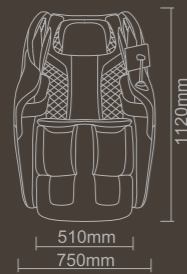

Massage Chair Catalogue 2024

SAMPLE 2

BUILD YOUR DREAMS WITH RELIABLE SOURCING FROM CHINA

 www.imexao.com

for
 19+ YEARS

| | |
|---------------|-------------------------------------|
| Product name | Massage Chair |
| Product model | A229-2 |
| Rated voltage | 100-240V~ |
| Rated power | 90W |
| QTY | 20PCS/20FT 44PCS/40GP 66PCS/40HQ |
| Air pressure | 0.02-0.028MPa |
| Weight | Gross weight: 89KG Net weight: 74KG |
| Noise | < 60dB |
| Safety design | Class I |

Massage Chair

A229-2

+ (86) 186-8880-7020

3D DIGITAL AUDIO
(built-in voice control microphone)

DETAILS OF THE ZIPPER

LCD COLOR SCREEN TOUCH MANUAL CONTROLLER

Visual operation, one key operation More convenient and smarter

ZERO GRAVITY

Zero gravity model means, the legs and torso at 118 degrees elevation, the location of thighs and calves are above the heart. The gravity of each body part will distribute average on massage chair to make pressure on body fully release.