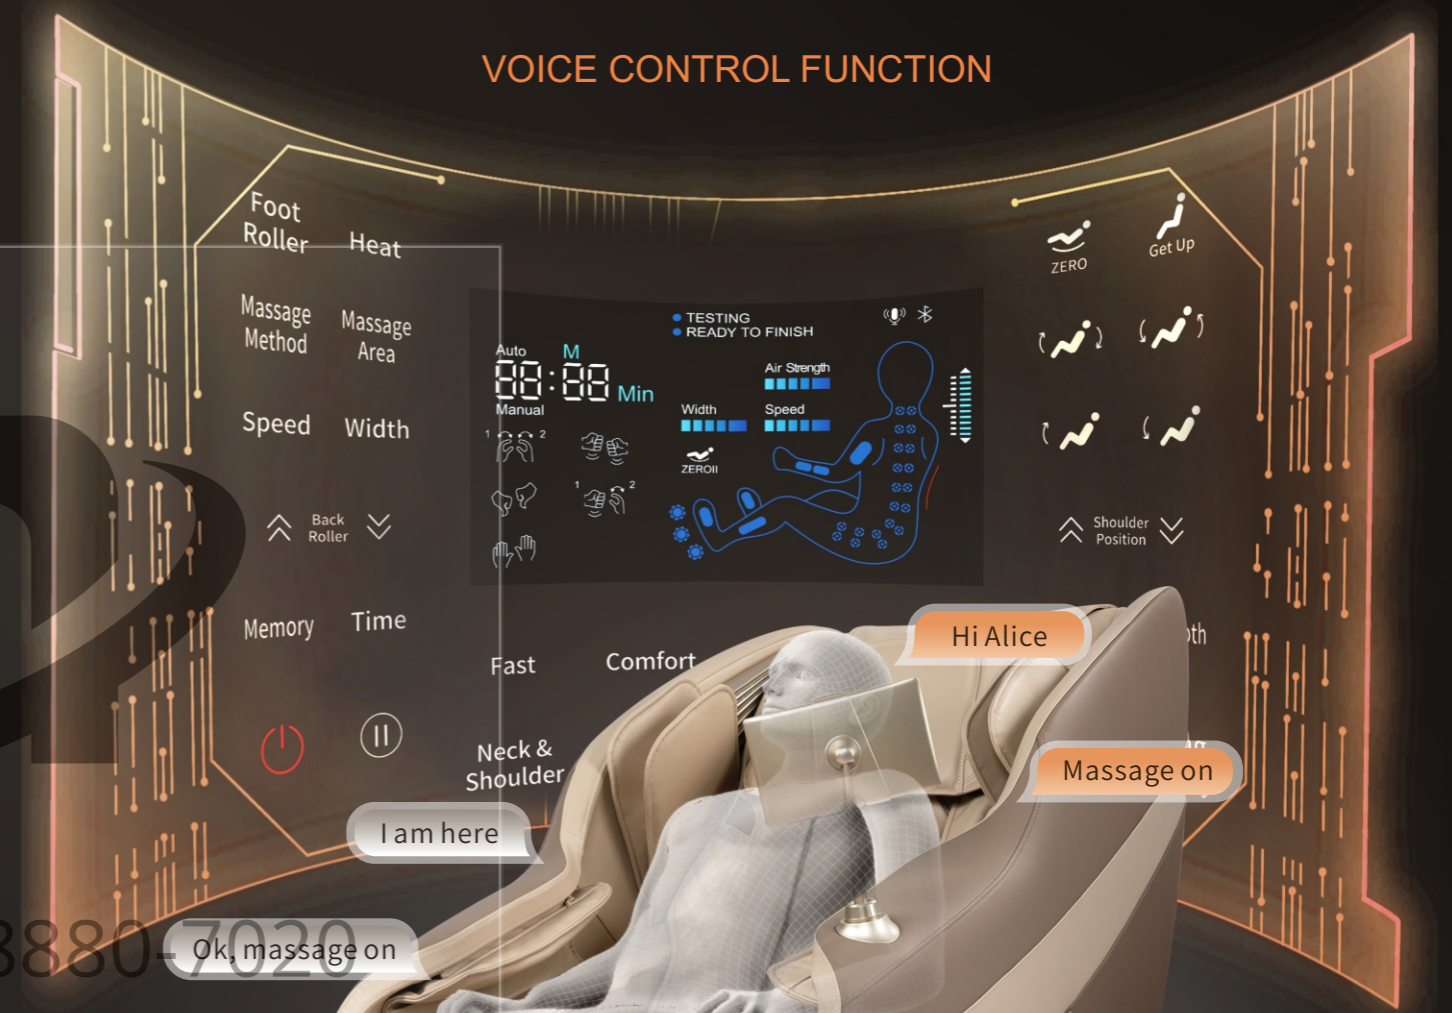

Massage Chair

A229-2

+ (86) 186-8880-7020

3D DIGITAL AUDIO
(built-in voice control microphone)

DETAILS OF THE ZIPPER

LCD COLOR SCREEN TOUCH MANUAL CONTROLLER

Visual operation, one key operation More convenient and smarter

VOICE CONTROL FUNCTION

MULTI-FUNCTION

CHAMPAGNE GOLD LIGHT SPRAY PAINT

PVC LEATHER

+ (86) 186-8880-7020

Hi Alice
I am here
Ok, massage on
Message on

MANIPULATOR MASSAGE FOR MANUAL SELECTION

There are five simulated massage techniques: Knead, Tap, Knead and Tap, Shiatsu and Knock.

CURVE GUIDE RAIL TECHNOLOGY

The backrest guide rail adopts curve guide rail technology, which fully fits the curve of the human back. You can enjoy close-to-body massage from the head to the thigh.

+ (86) 186-8880-7010

ZERO GRAVITY

Zero gravity model means, the legs and torso at 118 degrees elevation, the location of thighs and calves are above the heart. The gravity of each body part will distribute average on massage chair to make pressure on body fully release.